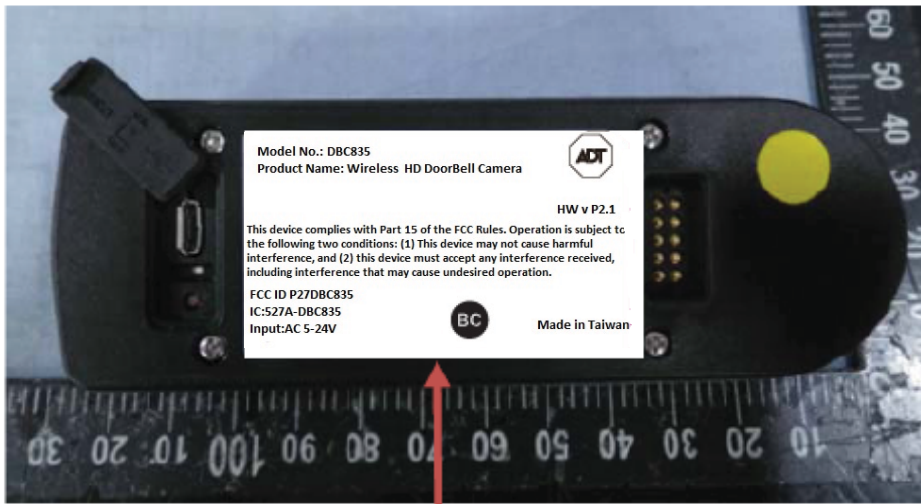

Bottom

Model No.: DBC835  
Product Name: Wireless HD DoorBell Camera

ADT

HW v P2.1

This device complies with Part 15 of the FCC Rules. Operation is subject to the following two conditions: (1) This device may not cause harmful interference, and (2) this device must accept any interference received, including interference that may cause undesired operation.

FCC ID P27DBC835  
IC:527A-DBC835  
Input:AC 5-24V

BC

Made in Taiwan

**Model No.: DBC835**

**Product Name: Wireless HD DoorBell Camera**

ADT

**HW v P2.1**

This device complies with Part 15 of the FCC Rules. Operation is subject to the following two conditions: (1) This device may not cause harmful interference, and (2) this device must accept any interference received, including interference that may cause undesired operation.

**FCC ID P27DBC835**  
**IC:527A-DBC835**  
**Input:AC 5-24V**

BC

**Made in Taiwan**

 **932CLY00MY**