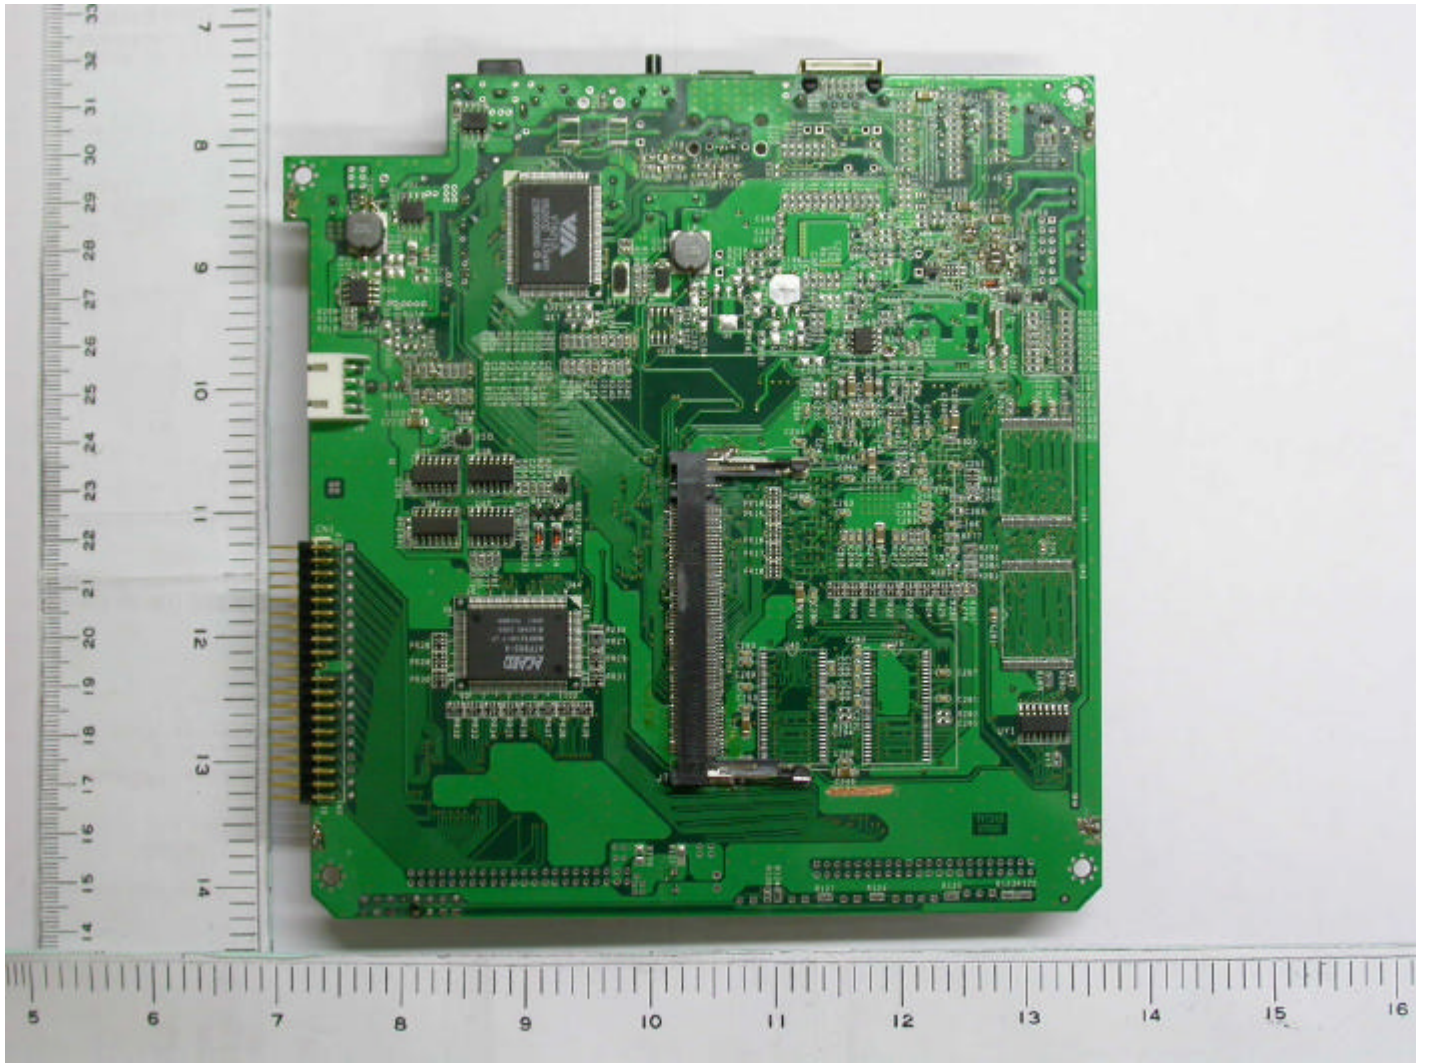

External Photos

I.T.E. POWER SUPPLY

MODEL NO.: NU40-2120300-11

INPUT: 100-240V~ 50/60Hz 1.2A

OUTPUT: 12V --- 3.0A

LEI-4 MADE IN CHINA JL