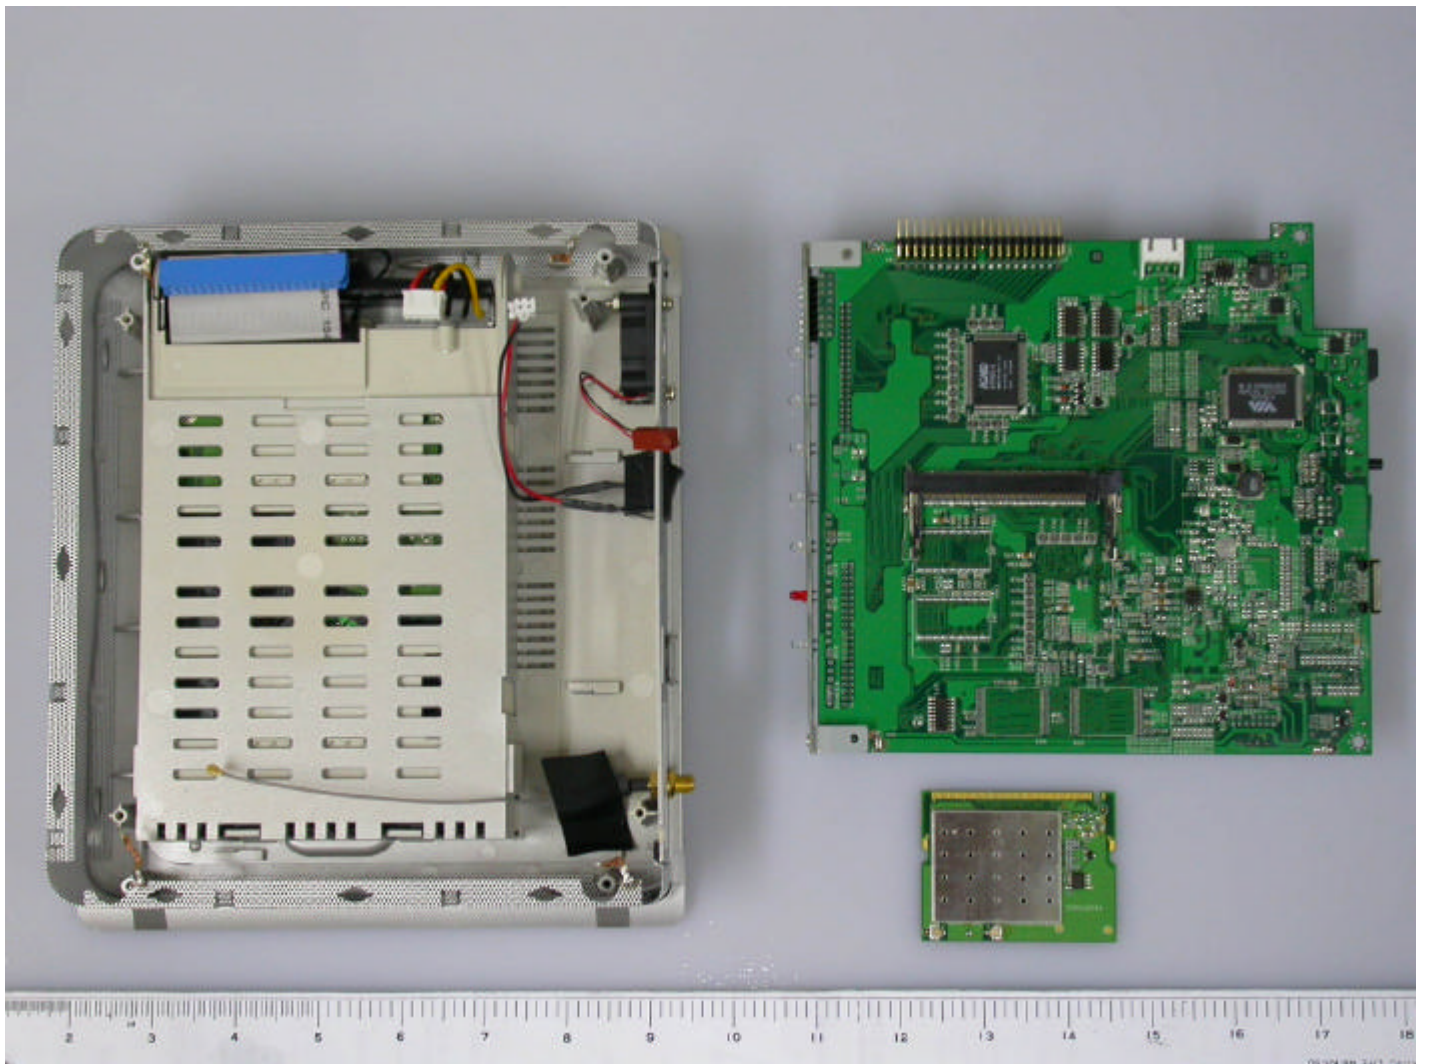

External Photos

I.T.E. POWER SUPPLY

MODEL NO.: NU40-2120300-11

INPUT: 100-240V~ 50/60Hz 1.2A

OUTPUT: 12V --- 3.0A

LEI-4 MADE IN CHINA JL