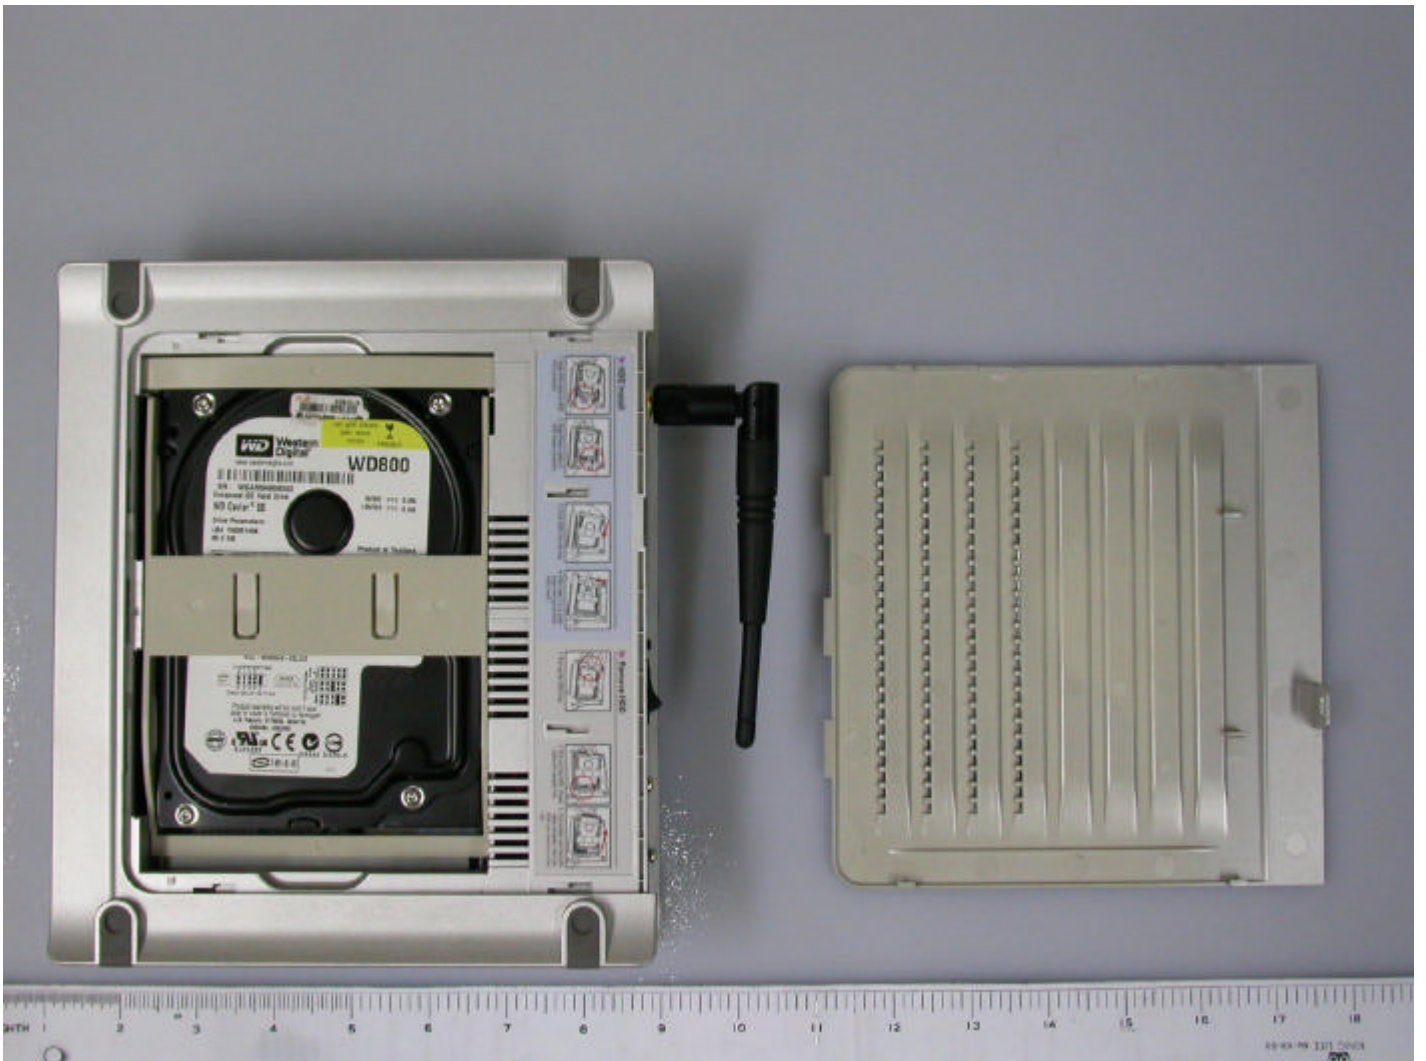

External Photos

I.T.E. POWER SUPPLY

MODEL NO.: NU40-2120300-11

INPUT: 100-240V~ 50/60Hz 1.2A

OUTPUT: 12V --- 3.0A

LEI-4 MADE IN CHINA JL