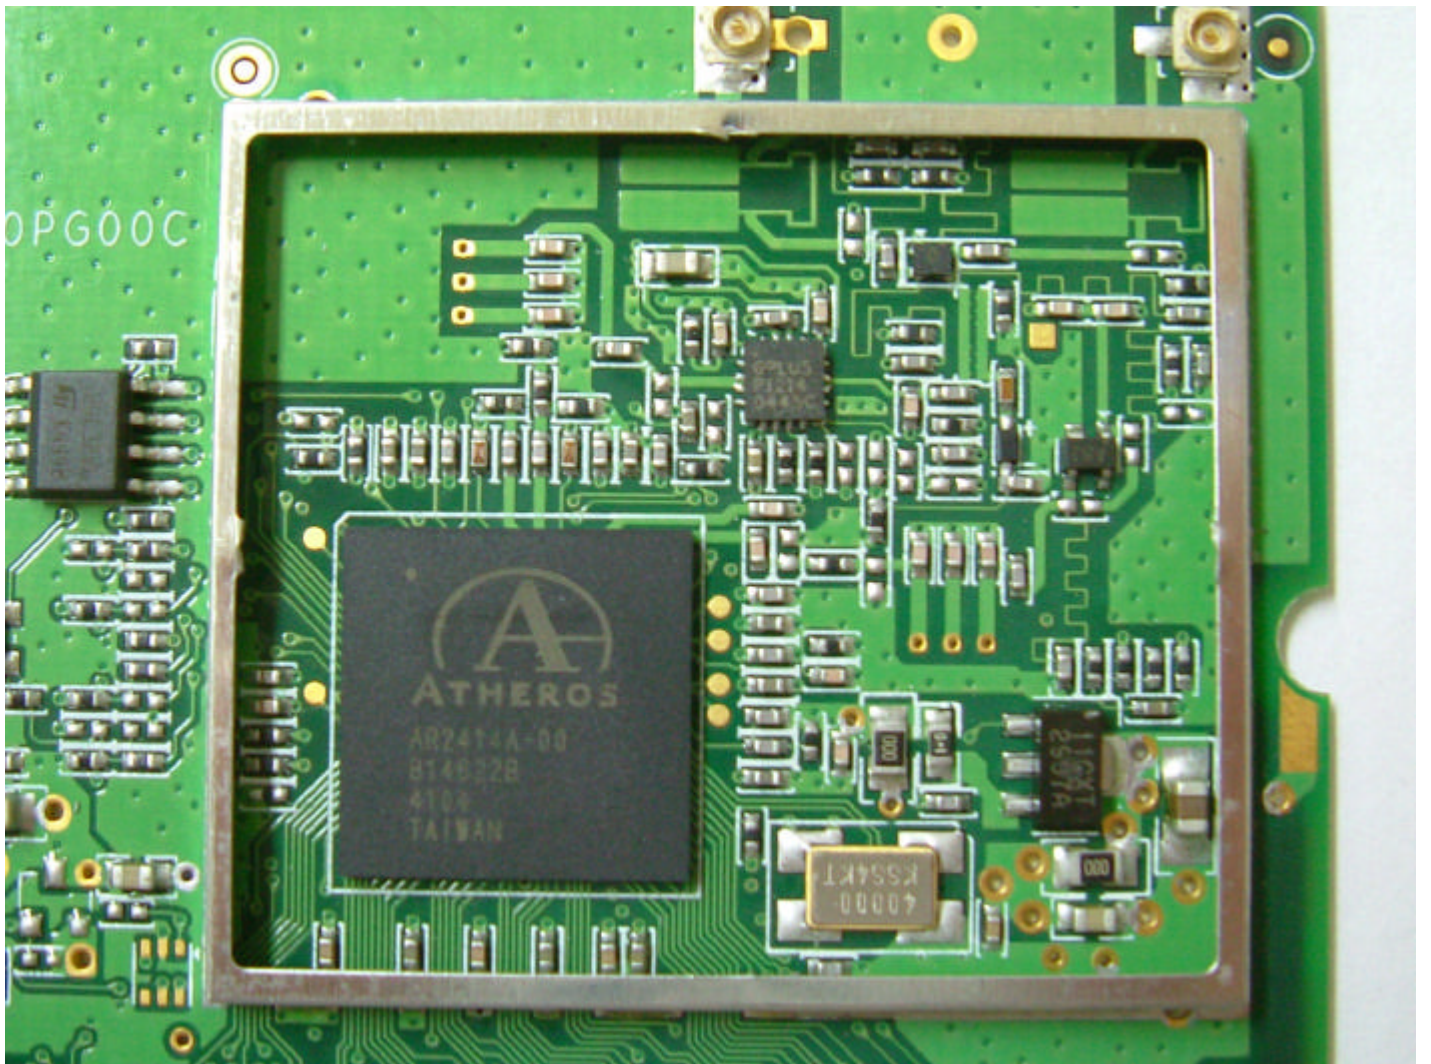

External Photos

I.T.E. POWER SUPPLY

MODEL NO.: NU40-2120300-11

INPUT: 100-240V~ 50/60Hz 1.2A

OUTPUT: 12V --- 3.0A

LEI-4 MADE IN CHINA JL