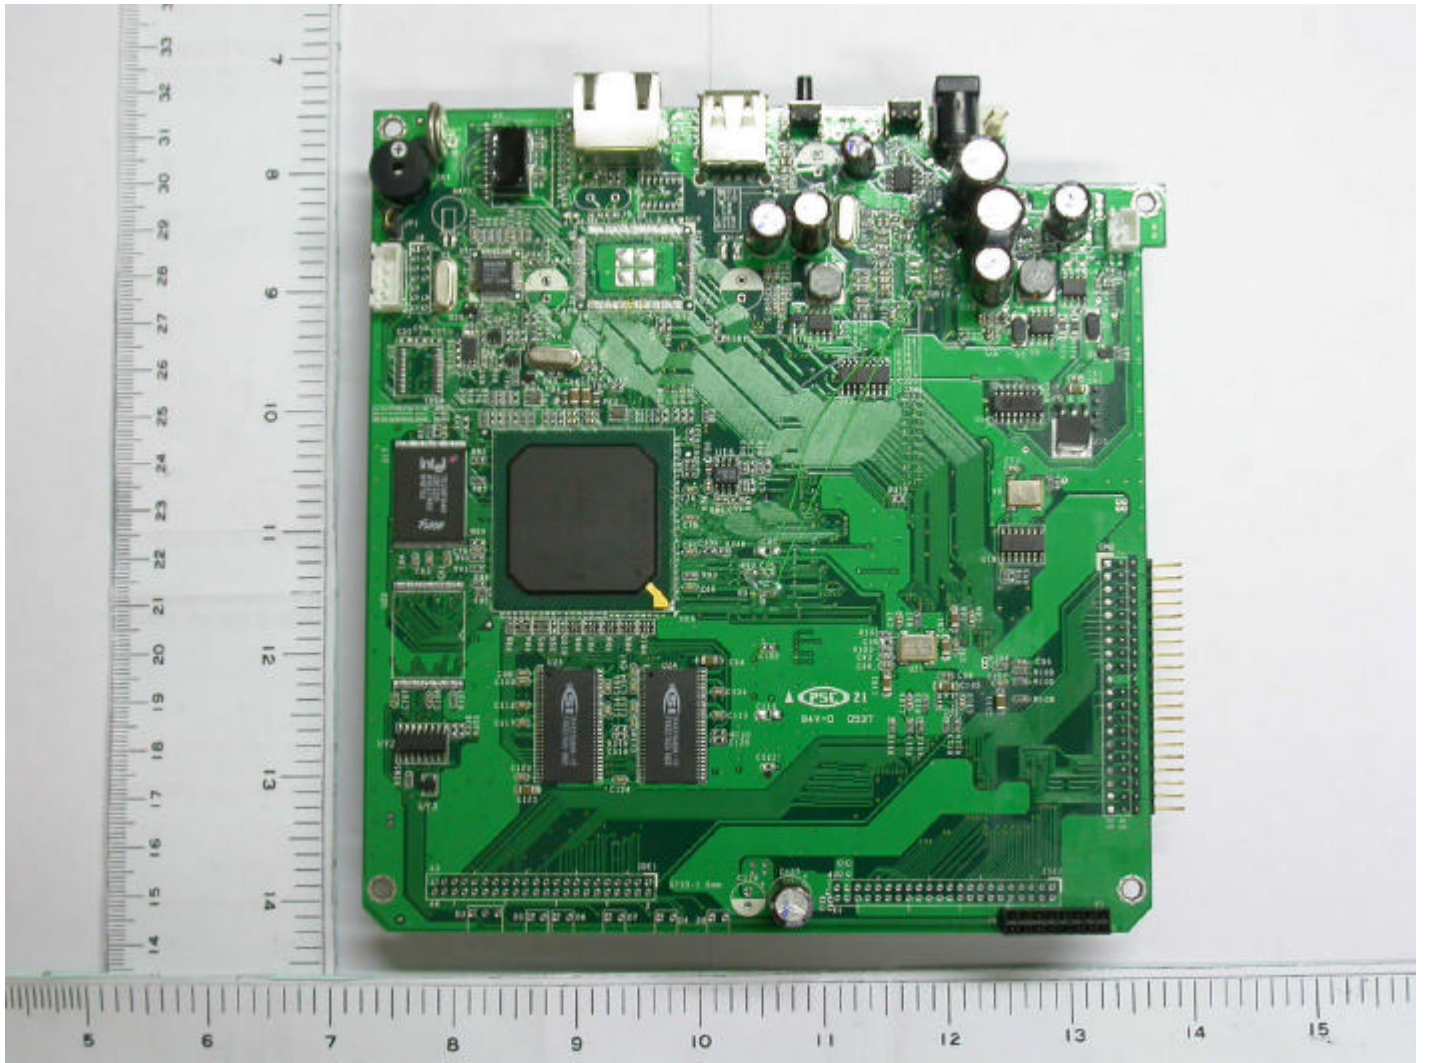

External Photos

I.T.E. POWER SUPPLY

MODEL NO.: NU40-2120300-11

INPUT: 100-240V~ 50/60Hz 1.2A

OUTPUT: 12V --- 3.0A

LEI-4 MADE IN CHINA JL