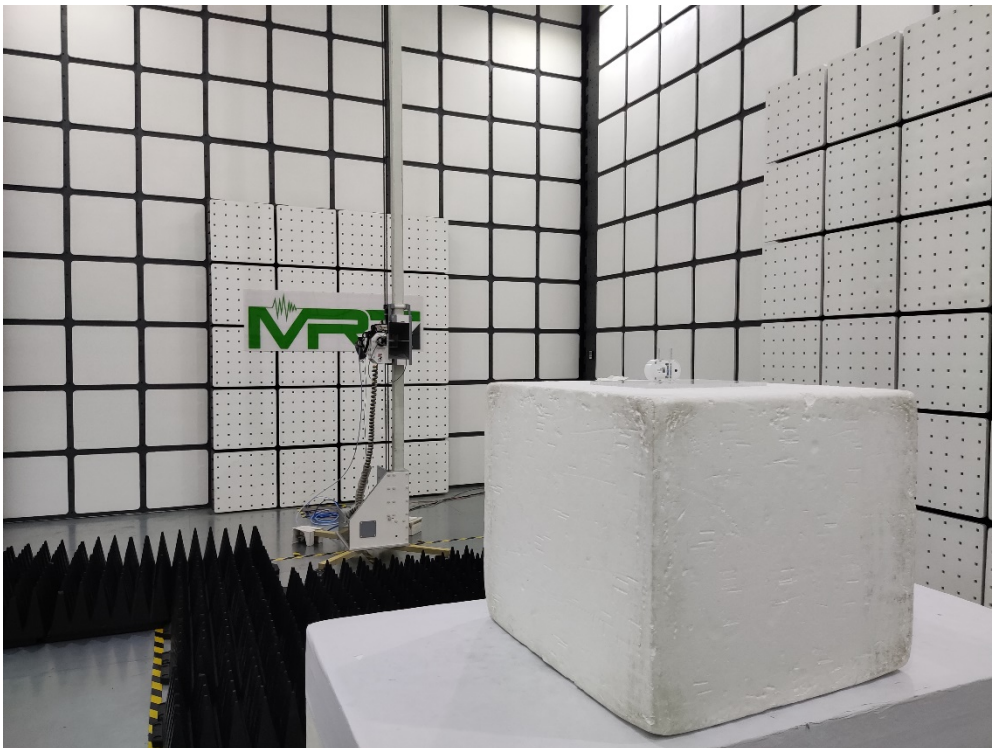

RF Test Setup Photo

Description: Radiated Spurious Emission Test Setup for Below 1GHz

Description: Radiated Spurious Emission Test Setup for Above 1GHz

Description: Conducted Test Setup