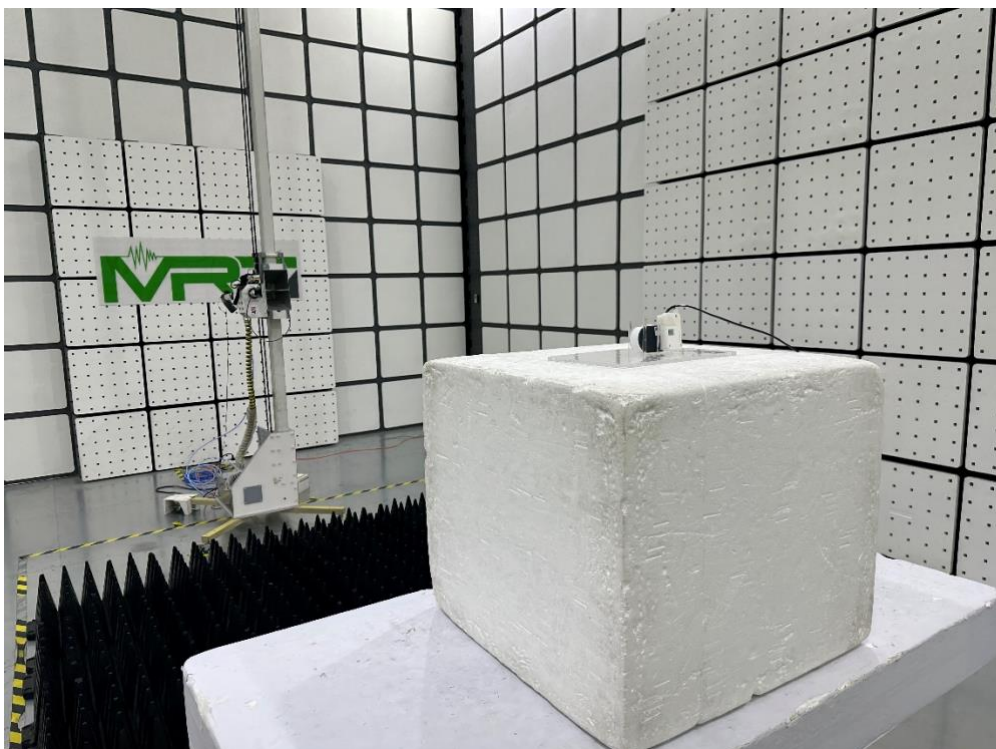

RF Test Setup Photo

Test Mode 1

Description: Front View of Conducted Emission Test Setup

Test Mode 1

Description: Back View of Conducted Emission Test Setup

Description: Radiated Spurious Emission Test Setup for Below 1GHz

Description: Radiated Spurious Emission Test Setup for Above 1GHz

Description: Conducted Test Setup