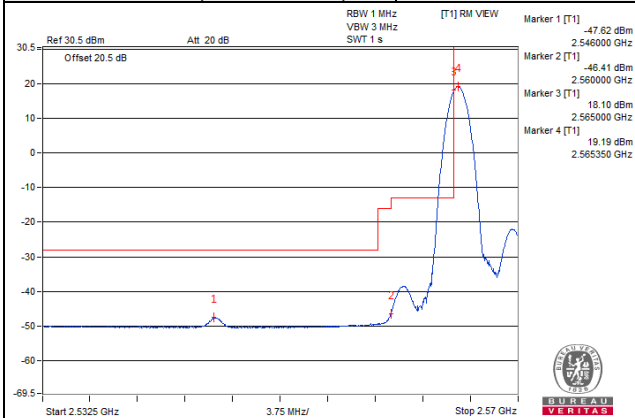

Channel Bandwidth: 5MHz

Channel 40365 (2567.5MHz)

1 RB / 0 RB Offset

Channel 40365 (2567.5MHz)

1 RB / 24 RB Offset