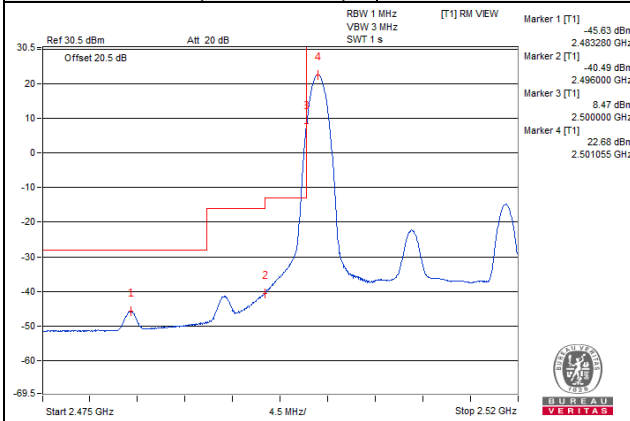

Channel Bandwidth: 20MHz

Channel 39790 (2510.0MHz)

1 RB / 0 RB Offset

Channel 39790 (2510.0MHz)

1 RB / 99 RB Offset

Channel 39790 (2510.0MHz)

100 RB / 0 RB Offset

Channel 39790 (2510.0MHz)

100 RB / 99 RB Offset