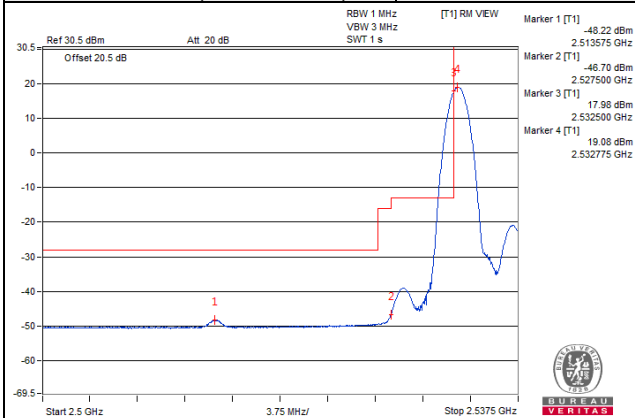

25 RB / 0 RB Offset

Channel 39715 (2502.5MHz)

25 RB / 0 RB Offset

Channel Bandwidth: 5MHz

Channel 40040 (2535.0MHz)

1 RB / 0 RB Offset

Channel 40040 (2535.0MHz)

1 RB / 24 RB Offset