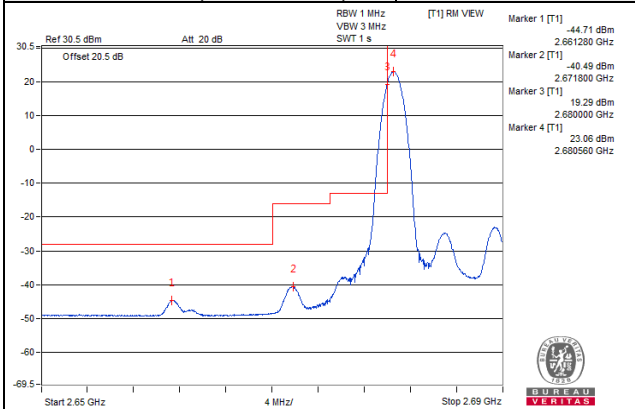

Channel Bandwidth: 10MHz

Channel 41540 (2685.0MHz) | 1 RB / 0 RB Offset

Channel 41540 (2685.0MHz) | 1 RB / 49 RB Offset

Channel 41540 (2685.0MHz) | 50 RB / 0 RB Offset

Channel 41540 (2685.0MHz) | 50 RB / 0 RB Offset

Channel 41540 (2685.0MHz) | 1 RB / 0 RB Offset

Channel 41540 (2685.0MHz) | 1 RB / 49 RB Offset

Channel 41540 (2685.0MHz) | 50 RB / 0 RB Offset

Channel 41540 (2685.0MHz) | 50 RB / 0 RB Offset

Channel Bandwidth: 15MHz