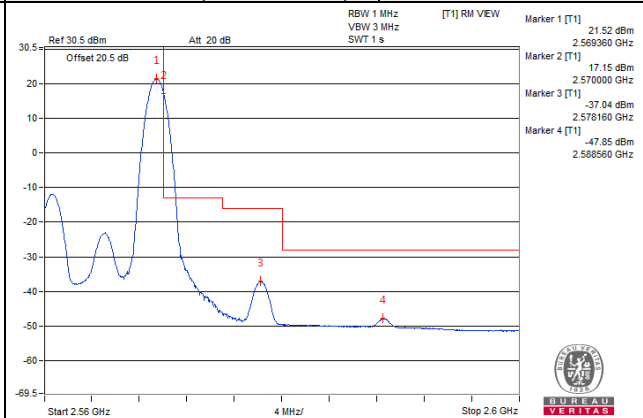

50 RB / 0 RB Offset

Channel 40040 (2535.0MHz)

50 RB / 0 RB Offset

Channel Bandwidth: 10MHz

Channel 40340 (2565.0MHz)

1 RB / 0 RB Offset

Channel 40340 (2565.0MHz)

1 RB / 49 RB Offset