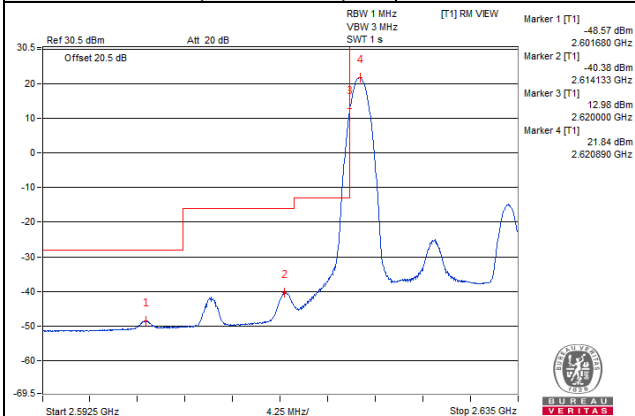

Channel Bandwidth: 15MHz

Channel 40965 (2627.5MHz)

1 RB / 0 RB Offset

Channel 40965 (2627.5MHz)

1 RB / 74 RB Offset