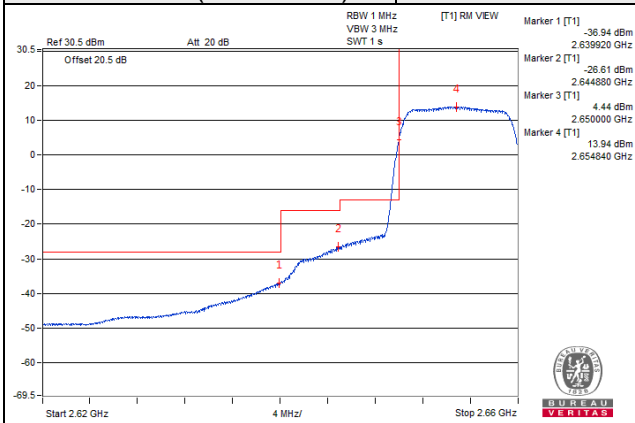

1 RB / 0 RB Offset

Channel 41240 (2655.0MHz)

1 RB / 49 RB Offset

Channel 41240 (2655.0MHz)

50 RB / 0 RB Offset

Channel 41240 (2655.0MHz)

50 RB / 0 RB Offset

Channel Bandwidth: 10MHz