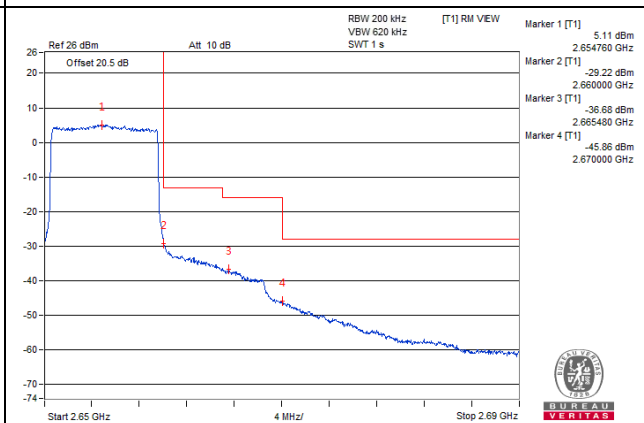

Channel 41240 (2655.0MHz) | 50 RB / 0 RB Offset

Channel 41240 (2655.0MHz) | 50 RB / 0 RB Offset