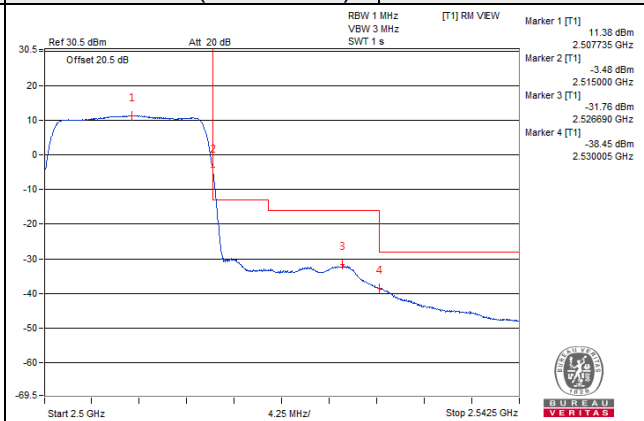

1 RB / 74 RB Offset

Channel 39765 (2507.5MHz)

75 RB / 0 RB Offset

Channel 39765 (2507.5MHz)

75 RB / 0 RB Offset

Channel Bandwidth: 15MHz

Channel 40040 (2535.0MHz)

1 RB / 0 RB Offset