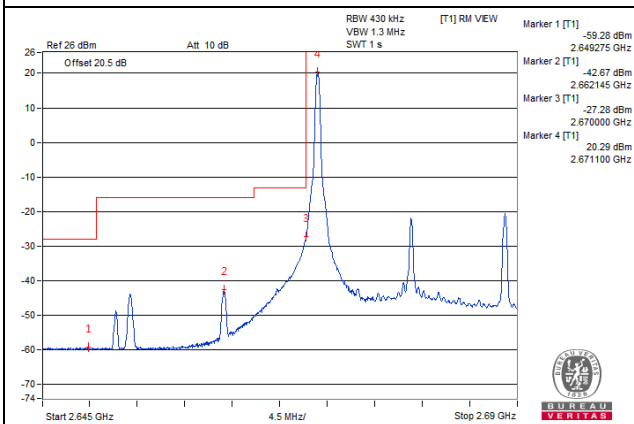

Channel Bandwidth: 20MHz

Channel 41490 (2680.0MHz)

1 RB / 0 RB Offset

Channel 41490 (2680.0MHz)

1 RB / 99 RB Offset