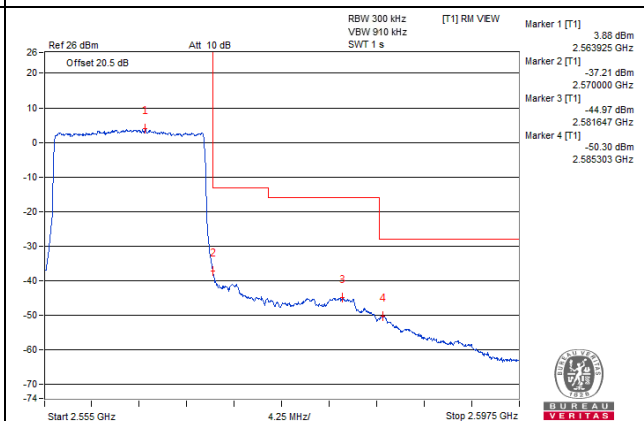

1 RB / 0 RB Offset

Channel 40315 (2562.5MHz)

1 RB / 74 RB Offset

Channel 40315 (2562.5MHz)

75 RB / 0 RB Offset

Channel 40315 (2562.5MHz)

75 RB / 0 RB Offset

Channel Bandwidth: 15MHz