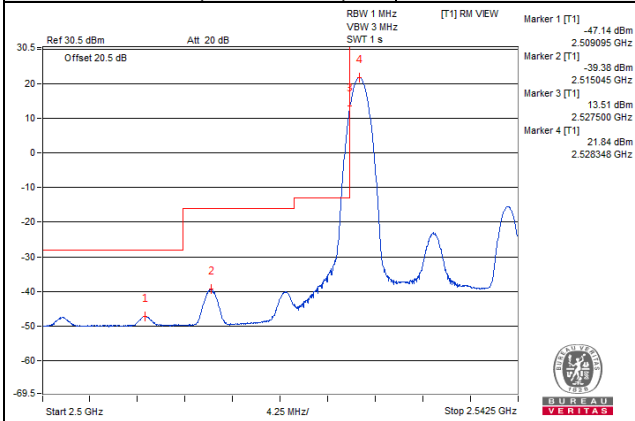

Channel Bandwidth: 15MHz

Channel 40040 (2535.0MHz)

1 RB / 0 RB Offset

Channel 40040 (2535.0MHz)

1 RB / 74 RB Offset