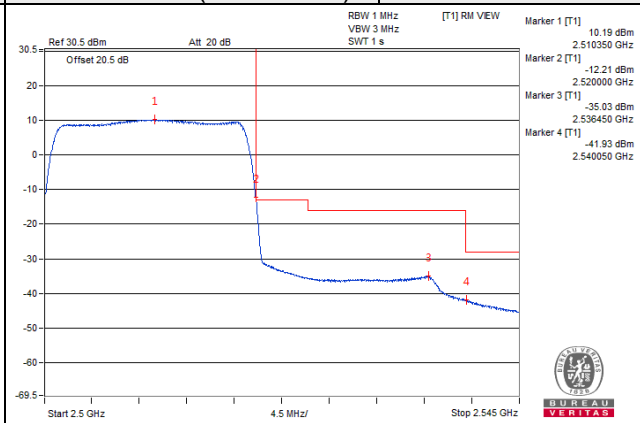

Channel Bandwidth: 20MHz

Channel 39790 (2510.0MHz)

1 RB / 0 RB Offset

Channel 39790 (2510.0MHz)

1 RB / 99 RB Offset

Channel 39790 (2510.0MHz)

100 RB / 0 RB Offset

Channel 39790 (2510.0MHz)

100 RB / 0 RB Offset