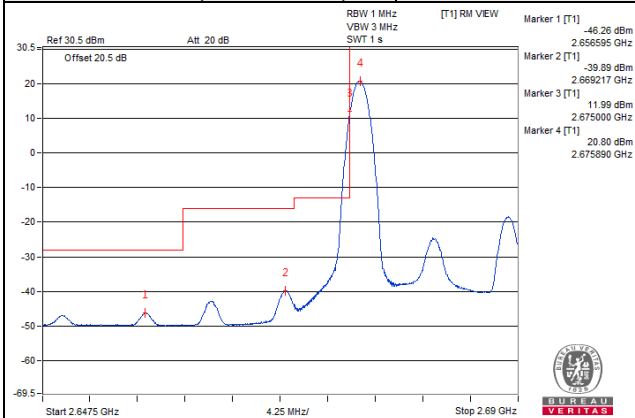

Channel 41240 (2655.0MHz)

75 RB / 0 RB Offset

Channel Bandwidth: 15MHz

Channel 41515 (2682.5MHz)

1 RB / 0 RB Offset

Channel 41515 (2682.5MHz)

1 RB / 74 RB Offset

Channel 41515 (2682.5MHz)