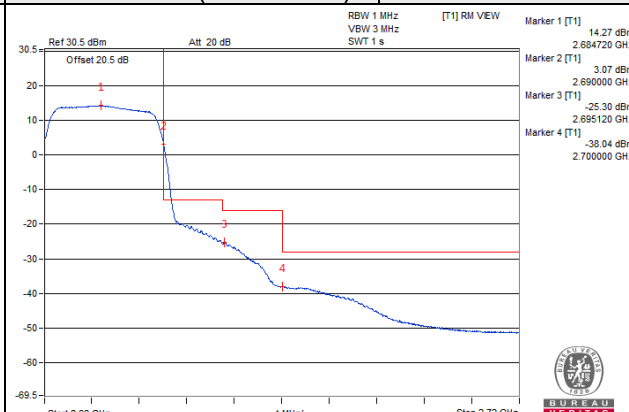

Channel Bandwidth: 10MHz

Channel 41540 (2685.0MHz) | 1 RB / 0 RB Offset

Channel 41540 (2685.0MHz) | 1 RB / 49 RB Offset

Channel 41540 (2685.0MHz) | 50 RB / 0 RB Offset

Channel 41540 (2685.0MHz) | 50 RB / 0 RB Offset

Channel 41540 (2685.0MHz) | 1 RB / 0 RB Offset

Channel 41540 (2685.0MHz) | 1 RB / 49 RB Offset

Channel 41540 (2685.0MHz) | 50 RB / 0 RB Offset

Channel 41540 (2685.0MHz) | 50 RB / 0 RB Offset

Channel Bandwidth: 15MHz