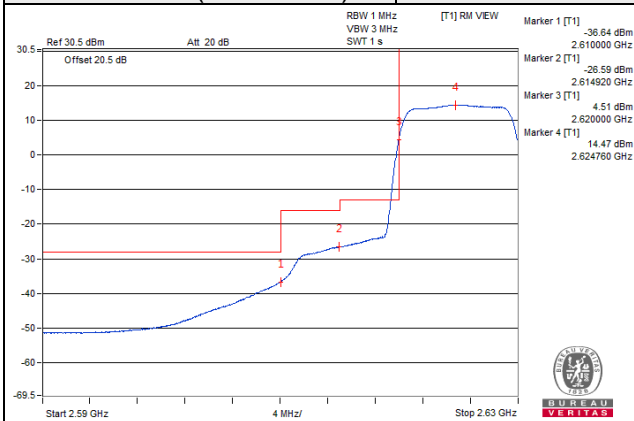

Channel 40940 (2625.0MHz)

1 RB / 49 RB Offset

Channel 40940 (2625.0MHz)

50 RB / 0 RB Offset

Channel 40940 (2625.0MHz)

50 RB / 0 RB Offset

Channel Bandwidth: 10MHz

Channel 41240 (2655.0MHz)