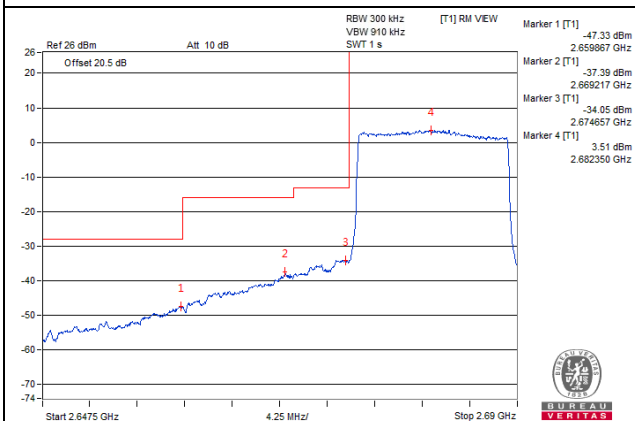

Channel 41240 (2655.0MHz)

75 RB / 0 RB Offset

Channel Bandwidth: 15MHz

Channel 41515 (2682.5MHz)

1 RB / 0 RB Offset

Channel 41515 (2682.5MHz)

1 RB / 74 RB Offset

Channel 41515 (2682.5MHz)

75 RB / 0 RB Offset

Channel 41515 (2682.5MHz)

75 RB / 0 RB Offset

Channel Bandwidth: 20MHz

Channel 39790 (2510.0MHz)

1 RB / 0 RB Offset

Channel 39790 (2510.0MHz)

1 RB / 99 RB Offset