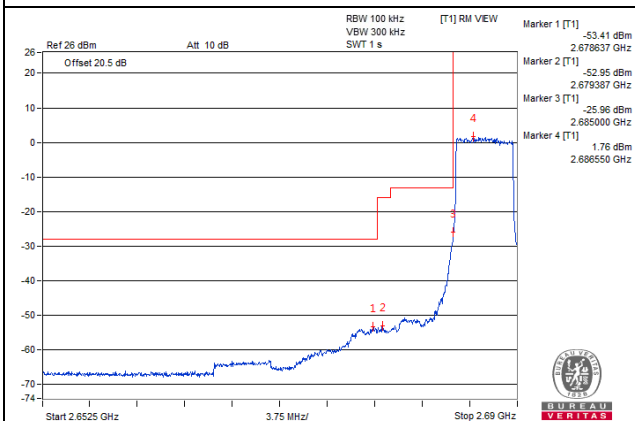

Channel 41565 (2687.5MHz)

25 RB / 0 RB Offset

Channel 41565 (2687.5MHz)

25 RB / 0 RB Offset