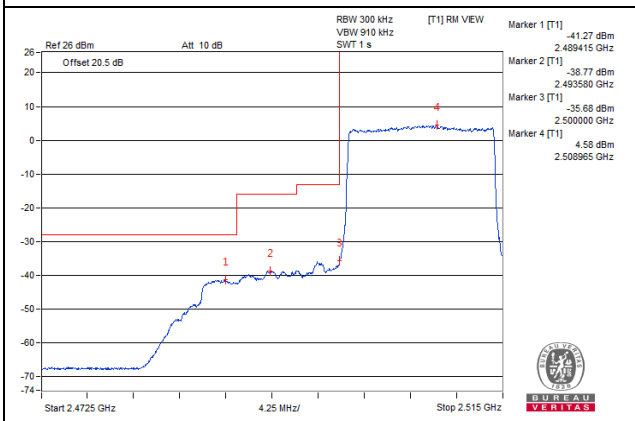

Channel 41540 (2685.0MHz) | 1 RB / 0 RB Offset

Channel 41540 (2685.0MHz) | 1 RB / 49 RB Offset

Channel 41540 (2685.0MHz) | 50 RB / 0 RB Offset

Channel 41540 (2685.0MHz) | 50 RB / 0 RB Offset

Channel Bandwidth: 15MHz

Channel 39765 (2507.5MHz)

1 RB / 0 RB Offset

Channel 39765 (2507.5MHz)

1 RB / 74 RB Offset

Channel 39765 (2507.5MHz)

75 RB / 0 RB Offset

Channel 39765 (2507.5MHz)

75 RB / 0 RB Offset

Channel Bandwidth: 15MHz

Channel 40040 (2535.0MHz)

1 RB / 0 RB Offset

Channel 40040 (2535.0MHz)

1 RB / 74 RB Offset

Channel 40040 (2535.0MHz)

75 RB / 0 RB Offset

Channel 40040 (2535.0MHz)