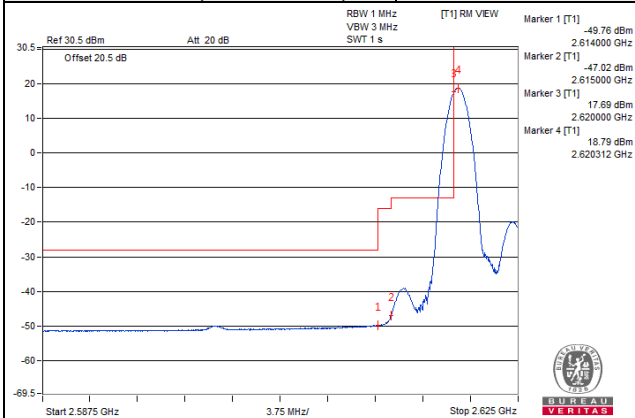

Channel Bandwidth: 5MHz

Channel 40915 (2622.5MHz)

1 RB / 0 RB Offset

Channel 40915 (2622.5MHz)

1 RB / 24 RB Offset