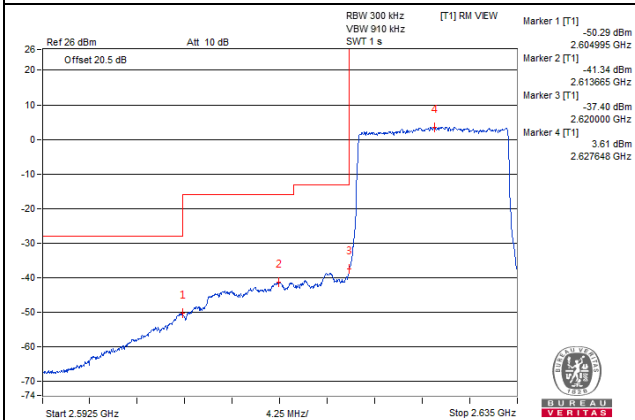

Channel 40965 (2627.5MHz)

1 RB / 0 RB Offset

Channel 40965 (2627.5MHz)

1 RB / 74 RB Offset

Channel 40965 (2627.5MHz)

75 RB / 0 RB Offset

Channel 40965 (2627.5MHz)

75 RB / 0 RB Offset