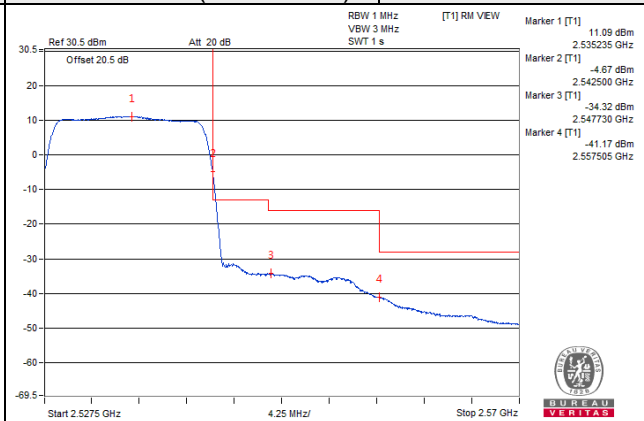

Channel Bandwidth: 15MHz

Channel 40040 (2535.0MHz)

1 RB / 0 RB Offset

Channel 40040 (2535.0MHz)

1 RB / 74 RB Offset

Channel 40040 (2535.0MHz)

75 RB / 0 RB Offset

Channel 40040 (2535.0MHz)

75 RB / 0 RB Offset

Channel Bandwidth: 15MHz

Channel 40315 (2562.5MHz) | 1 RB / 0 RB Offset | Channel 40315 (2562.5MHz) | 1 RB / 74 RB Offset

Channel 40315 (2562.5MHz) | 75 RB / 0 RB Offset | Channel 40315 (2562.5MHz) | 75 RB / 0 RB Offset