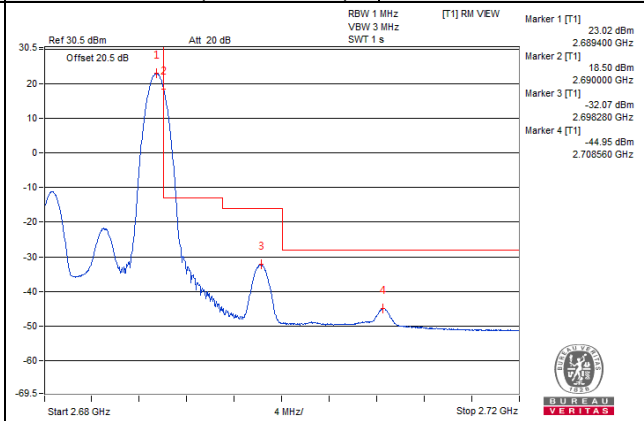

Channel 41240 (2655.0MHz) | 50 RB / 0 RB Offset

Channel 41240 (2655.0MHz) | 50 RB / 0 RB Offset

Channel Bandwidth: 10MHz

Channel 41540 (2685.0MHz)

1 RB / 0 RB Offset

Channel 41540 (2685.0MHz)

1 RB / 49 RB Offset