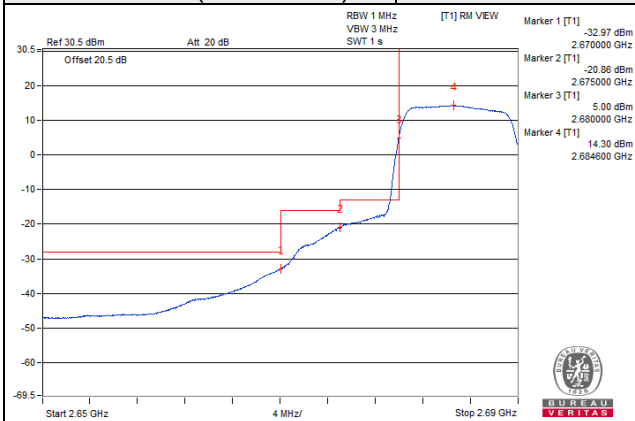

Channel 41540 (2685.0MHz) | 50 RB / 0 RB Offset

Channel 41540 (2685.0MHz) | 50 RB / 0 RB Offset