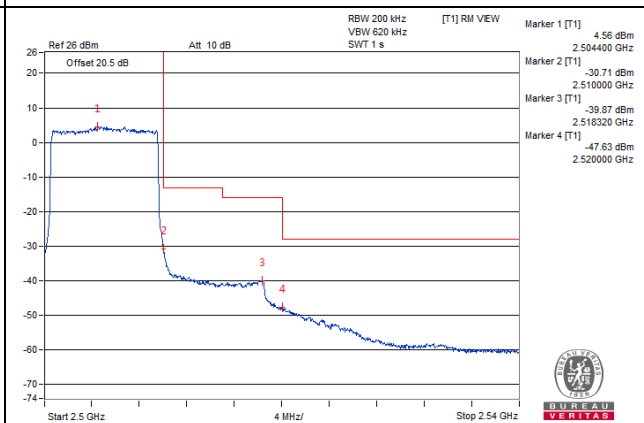

Channel Bandwidth: 10MHz

Channel 39740 (2505.0MHz), 1 RB / 0 RB Offset

1 RB / 0 RB Offset

Channel 39740 (2505.0MHz), 1 RB / 49 RB Offset

1 RB / 49 RB Offset

Channel 39740 (2505.0MHz), 50 RB / 0 RB Offset

50 RB / 0 RB Offset

Channel 39740 (2505.0MHz), 50 RB / 0 RB Offset

50 RB / 0 RB Offset