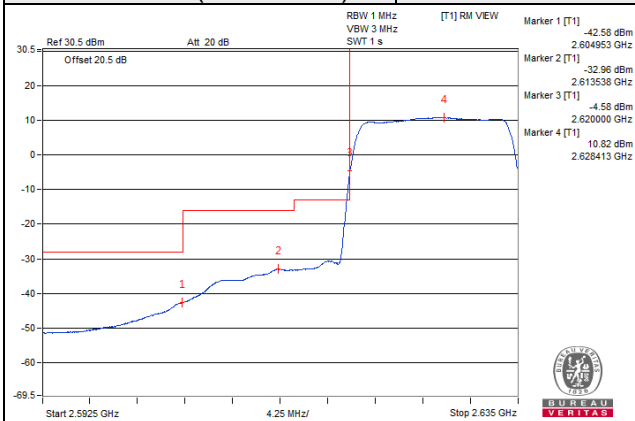

Channel 40965 (2627.5MHz)

75 RB / 0 RB Offset

Channel 40965 (2627.5MHz)

75 RB / 0 RB Offset