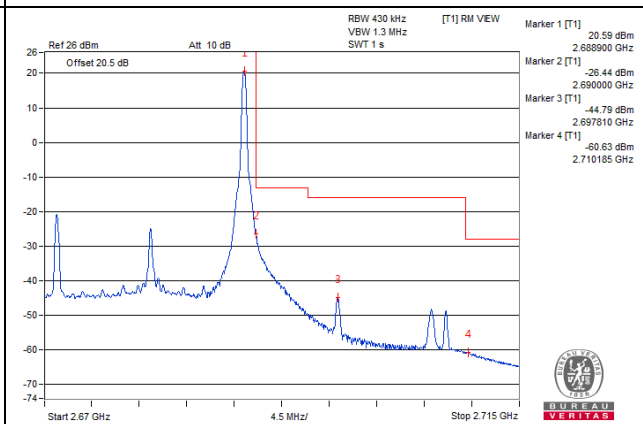

Channel Bandwidth: 20MHz

Channel 41490 (2680.0MHz)

1 RB / 0 RB Offset

Channel 41490 (2680.0MHz)

1 RB / 99 RB Offset