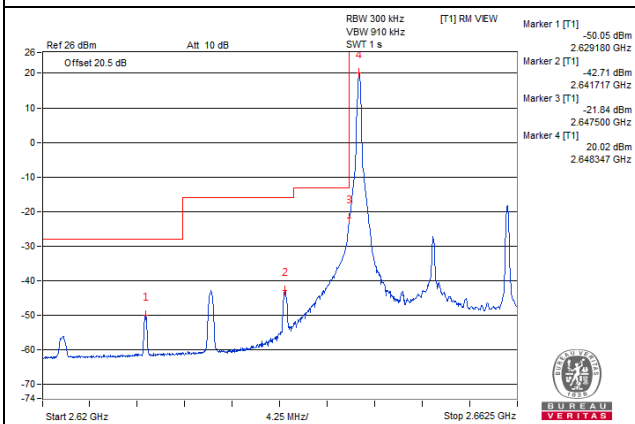

Channel Bandwidth: 15MHz

Channel 41240 (2655.0MHz)

1 RB / 0 RB Offset

Channel 41240 (2655.0MHz)

1 RB / 74 RB Offset