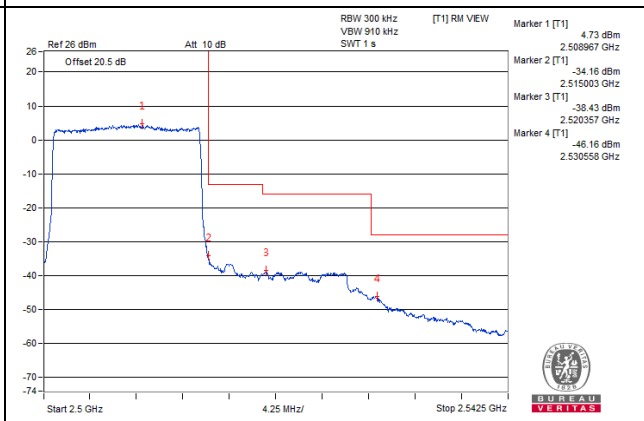

Channel 41540 (2685.0MHz) | 1 RB / 0 RB Offset

Channel 41540 (2685.0MHz) | 1 RB / 49 RB Offset

Channel 41540 (2685.0MHz) | 50 RB / 0 RB Offset

Channel 41540 (2685.0MHz) | 50 RB / 0 RB Offset

Channel Bandwidth: 15MHz

Channel 39765 (2507.5MHz)

1 RB / 0 RB Offset

Channel 39765 (2507.5MHz)

1 RB / 74 RB Offset

Channel 39765 (2507.5MHz)

75 RB / 0 RB Offset

Channel 39765 (2507.5MHz)

75 RB / 0 RB Offset

Channel Bandwidth: 15MHz

Channel 40040 (2535.0MHz)

1 RB / 0 RB Offset

Channel 40040 (2535.0MHz)

1 RB / 74 RB Offset

Channel 40040 (2535.0MHz)

75 RB / 0 RB Offset

Channel 40040 (2535.0MHz)