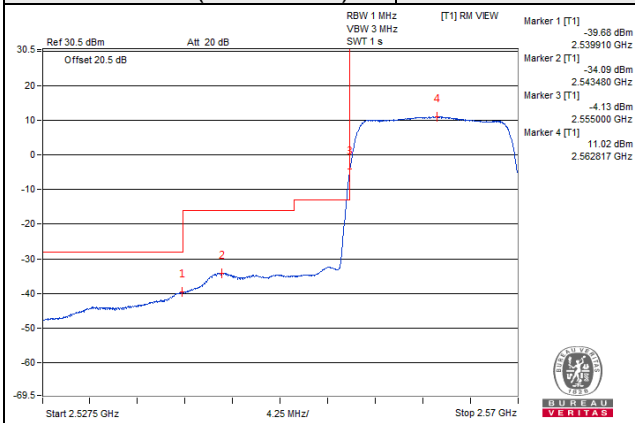

75 RB / 0 RB Offset

Channel Bandwidth: 15MHz

Channel 40315 (2562.5MHz) | 1 RB / 0 RB Offset | Channel 40315 (2562.5MHz) | 1 RB / 74 RB Offset

Channel 40315 (2562.5MHz) | 75 RB / 0 RB Offset | Channel 40315 (2562.5MHz) | 75 RB / 0 RB Offset