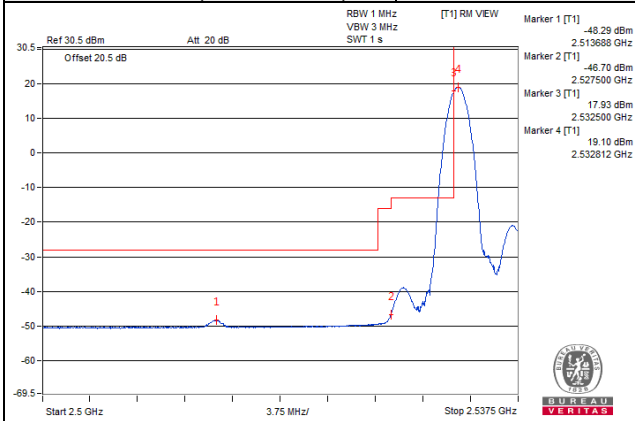

Channel Bandwidth: 5MHz

Channel 40040 (2535.0MHz)

1 RB / 0 RB Offset

Channel 40040 (2535.0MHz)

1 RB / 24 RB Offset