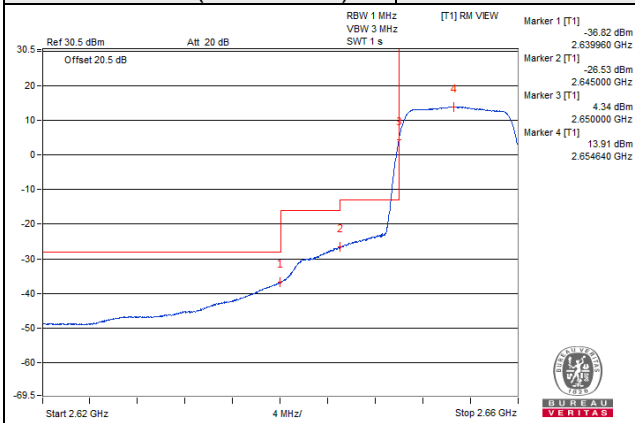

Channel 41240 (2655.0MHz) | 50 RB / 0 RB Offset

Channel 41240 (2655.0MHz) | 50 RB / 0 RB Offset