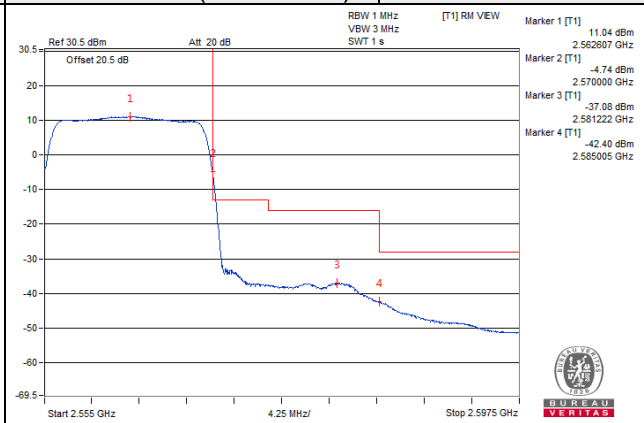

75 RB / 0 RB Offset

Channel Bandwidth: 15MHz

Channel 40315 (2562.5MHz) | 1 RB / 0 RB Offset | Channel 40315 (2562.5MHz) | 1 RB / 74 RB Offset

Channel 40315 (2562.5MHz) | 75 RB / 0 RB Offset | Channel 40315 (2562.5MHz) | 75 RB / 0 RB Offset

Channel Bandwidth: 15MHz

Channel 40965 (2627.5MHz)

1 RB / 0 RB Offset

Channel 40965 (2627.5MHz)

1 RB / 74 RB Offset

Channel 40965 (2627.5MHz)

75 RB / 0 RB Offset

Channel 40965 (2627.5MHz)