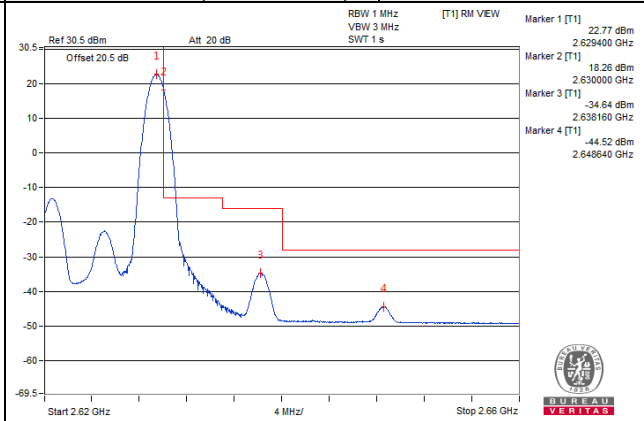

Channel Bandwidth: 10MHz

Channel 40940 (2625.0MHz)

1 RB / 0 RB Offset

Channel 40940 (2625.0MHz)

1 RB / 49 RB Offset

Channel 40940 (2625.0MHz)

50 RB / 0 RB Offset

Channel 40940 (2625.0MHz)

50 RB / 0 RB Offset