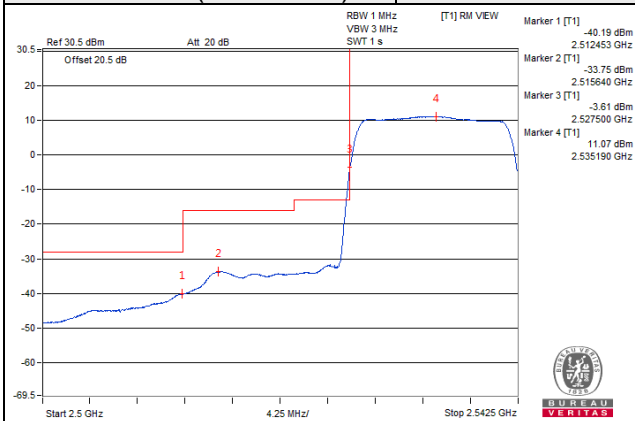

Channel Bandwidth: 15MHz

Channel 40040 (2535.0MHz)

1 RB / 0 RB Offset

Channel 40040 (2535.0MHz)

1 RB / 74 RB Offset

Channel 40040 (2535.0MHz)

75 RB / 0 RB Offset

Channel 40040 (2535.0MHz)

75 RB / 0 RB Offset

Channel Bandwidth: 15MHz

Channel 40315 (2562.5MHz) | 1 RB / 0 RB Offset | Channel 40315 (2562.5MHz) | 1 RB / 74 RB Offset

Channel 40315 (2562.5MHz) | 75 RB / 0 RB Offset | Channel 40315 (2562.5MHz) | 75 RB / 0 RB Offset