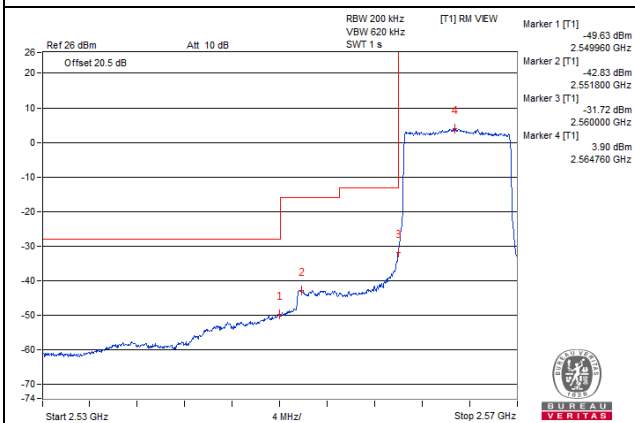

1 RB / 49 RB Offset

Channel 40340 (2565.0MHz)

50 RB / 0 RB Offset

Channel 40340 (2565.0MHz)

50 RB / 0 RB Offset

Channel Bandwidth: 10MHz

Channel 40940 (2625.0MHz)

1 RB / 0 RB Offset