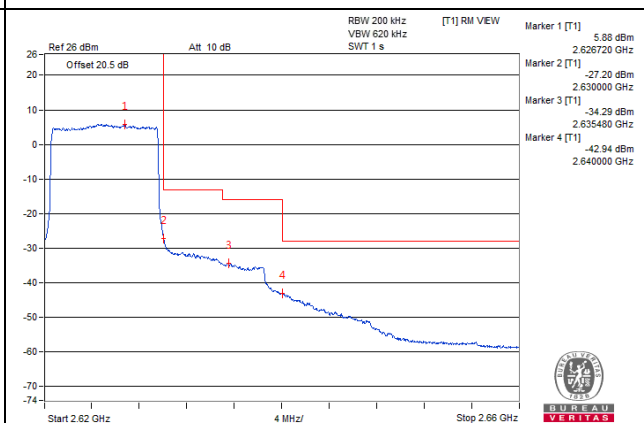

1 RB / 49 RB Offset

Channel 40940 (2625.0MHz)

50 RB / 0 RB Offset

Channel 40940 (2625.0MHz)

50 RB / 0 RB Offset

Channel Bandwidth: 10MHz

Channel 41240 (2655.0MHz) | 1 RB / 0 RB Offset

Channel 41240 (2655.0MHz) | 1 RB / 49 RB Offset