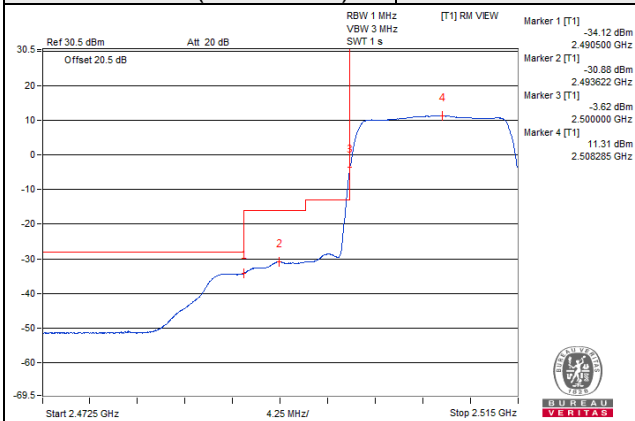

1 RB / 74 RB Offset

Channel 39765 (2507.5MHz)

75 RB / 0 RB Offset

Channel 39765 (2507.5MHz)

75 RB / 0 RB Offset

Channel Bandwidth: 15MHz

Channel 40040 (2535.0MHz)

1 RB / 0 RB Offset