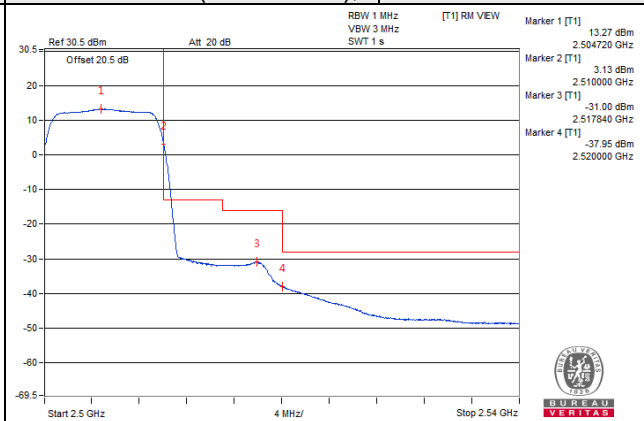

Channel Bandwidth: 10MHz

Channel 39740 (2505.0MHz), 1 RB / 0 RB Offset

1 RB / 0 RB Offset

Channel 39740 (2505.0MHz), 1 RB / 49 RB Offset

1 RB / 49 RB Offset

Channel 39740 (2505.0MHz), 50 RB / 0 RB Offset

50 RB / 0 RB Offset

Channel 39740 (2505.0MHz), 50 RB / 0 RB Offset

50 RB / 0 RB Offset