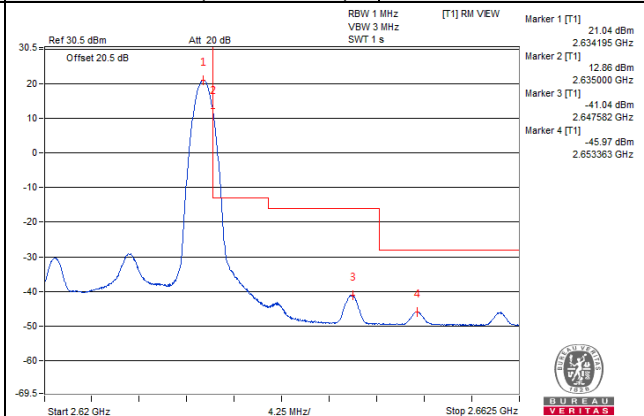

Channel Bandwidth: 15MHz

Channel 40965 (2627.5MHz)

1 RB / 0 RB Offset

Channel 40965 (2627.5MHz)

1 RB / 74 RB Offset