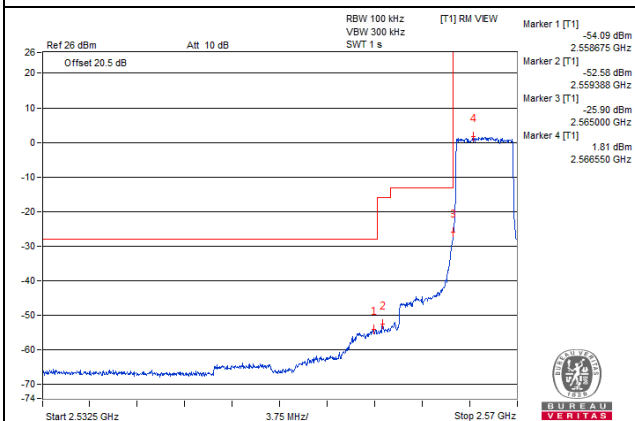

1 RB / 24 RB Offset

Channel 40365 (2567.5MHz)

25 RB / 0 RB Offset

Channel 40365 (2567.5MHz)

25 RB / 0 RB Offset

Channel Bandwidth: 5MHz

Channel 40915 (2622.5MHz)

1 RB / 0 RB Offset