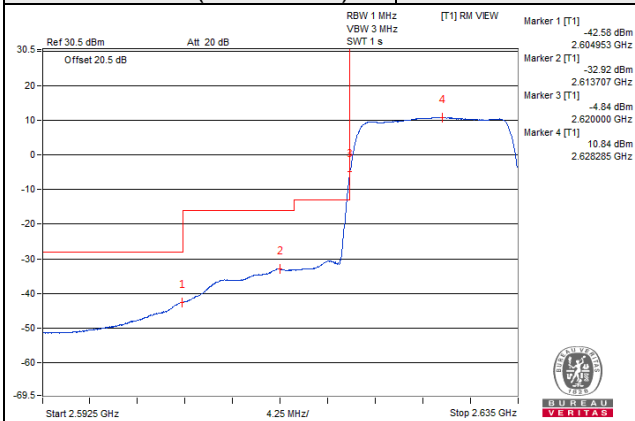

Channel 40965 (2627.5MHz)

1 RB / 0 RB Offset

Channel 40965 (2627.5MHz)

1 RB / 74 RB Offset

Channel 40965 (2627.5MHz)

75 RB / 0 RB Offset

Channel 40965 (2627.5MHz)

75 RB / 0 RB Offset