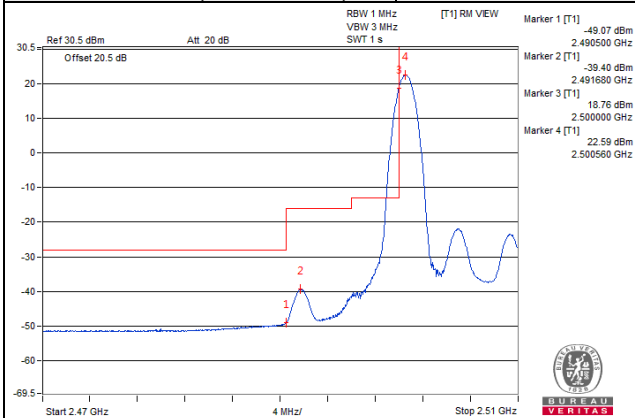

25 RB / 0 RB Offset

Channel Bandwidth: 10MHz

Channel 39740 (2505.0MHz), 1 RB / 0 RB Offset

1 RB / 0 RB Offset

Channel 39740 (2505.0MHz), 1 RB / 49 RB Offset

1 RB / 49 RB Offset

Channel 39740 (2505.0MHz), 50 RB / 0 RB Offset