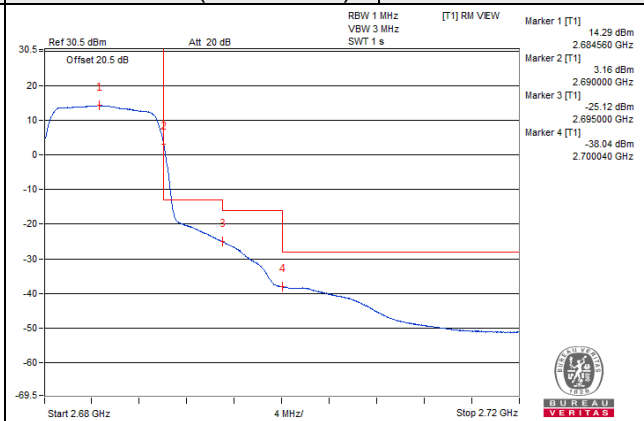

Channel 41540 (2685.0MHz) | 50 RB / 0 RB Offset

Channel 41540 (2685.0MHz) | 50 RB / 0 RB Offset