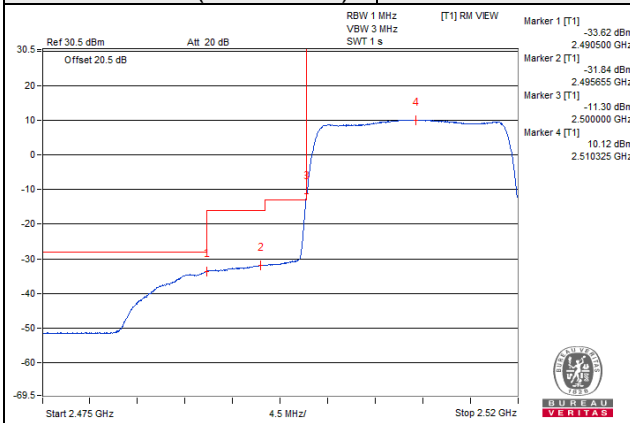

Channel Bandwidth: 20MHz

Channel 39790 (2510.0MHz)

1 RB / 0 RB Offset

Channel 39790 (2510.0MHz)

1 RB / 99 RB Offset

Channel 39790 (2510.0MHz)

100 RB / 0 RB Offset

Channel 39790 (2510.0MHz)

100 RB / 99 RB Offset