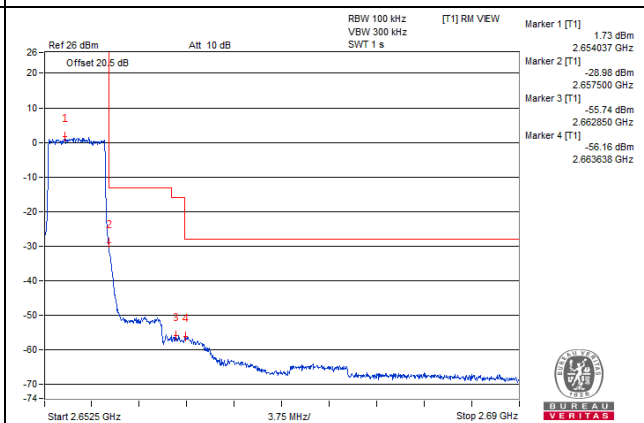

1 RB / 0 RB Offset

Channel 41240 (2655.0MHz)

1 RB / 24 RB Offset

Channel 41240 (2655.0MHz)

25 RB / 0 RB Offset

Channel 41240 (2655.0MHz)

25 RB / 0 RB Offset

Channel Bandwidth: 5MHz