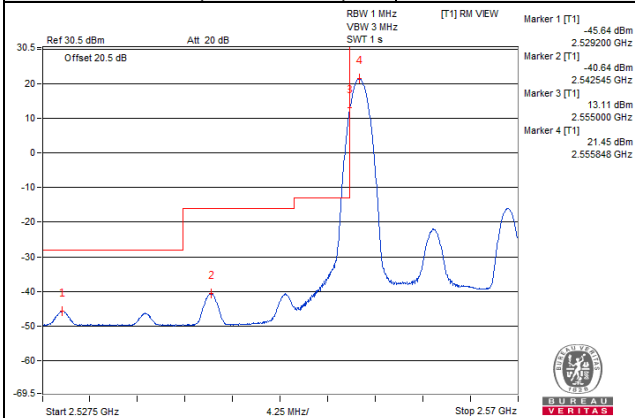

Channel Bandwidth: 15MHz

Channel 40315 (2562.5MHz)

1 RB / 0 RB Offset

Channel 40315 (2562.5MHz)

1 RB / 74 RB Offset