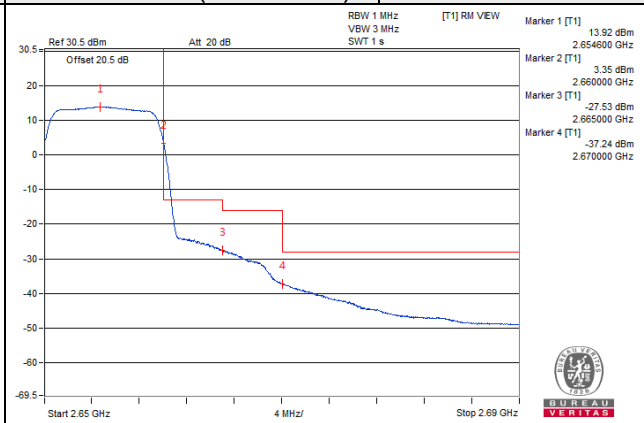

Channel 41240 (2655.0MHz) | 50 RB / 0 RB Offset

Channel 41240 (2655.0MHz) | 50 RB / 0 RB Offset