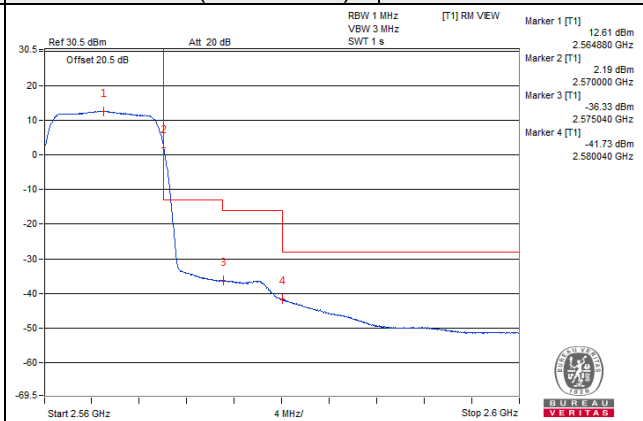

Channel Bandwidth: 10MHz

Channel 40340 (2565.0MHz)

1 RB / 0 RB Offset

Channel 40340 (2565.0MHz)

1 RB / 49 RB Offset

Channel 40340 (2565.0MHz)

50 RB / 0 RB Offset

Channel 40340 (2565.0MHz)

50 RB / 0 RB Offset