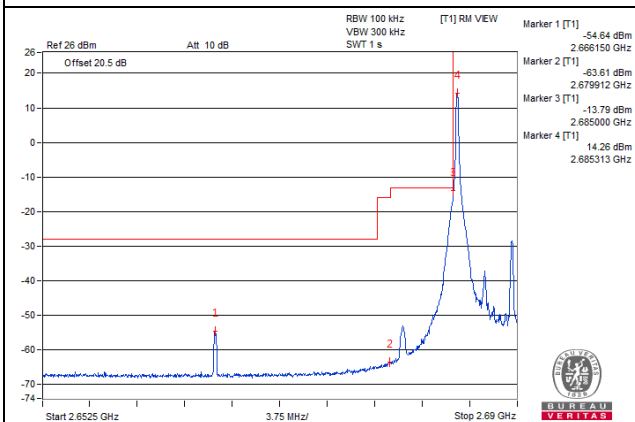

Channel Bandwidth: 5MHz

Channel 41565 (2687.5MHz)

1 RB / 0 RB Offset

Channel 41565 (2687.5MHz)

1 RB / 24 RB Offset