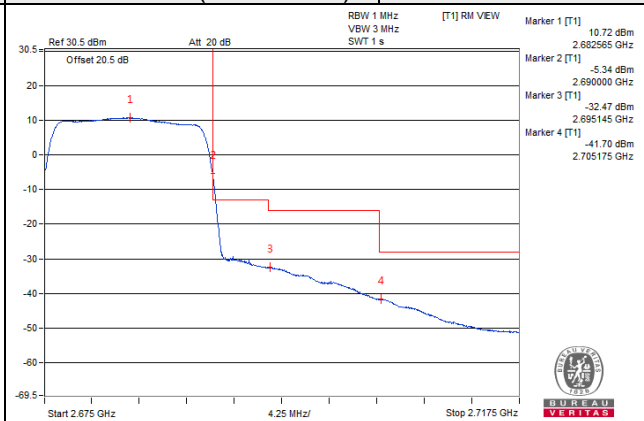

Channel 41240 (2655.0MHz)

75 RB / 0 RB Offset

Channel Bandwidth: 15MHz

Channel 41515 (2682.5MHz)

1 RB / 0 RB Offset

Channel 41515 (2682.5MHz)

1 RB / 74 RB Offset

Channel 41515 (2682.5MHz)

75 RB / 0 RB Offset

Channel 41515 (2682.5MHz)

75 RB / 0 RB Offset

Channel Bandwidth: 20MHz

Channel 39790 (2510.0MHz)

1 RB / 0 RB Offset

Channel 39790 (2510.0MHz)

1 RB / 99 RB Offset