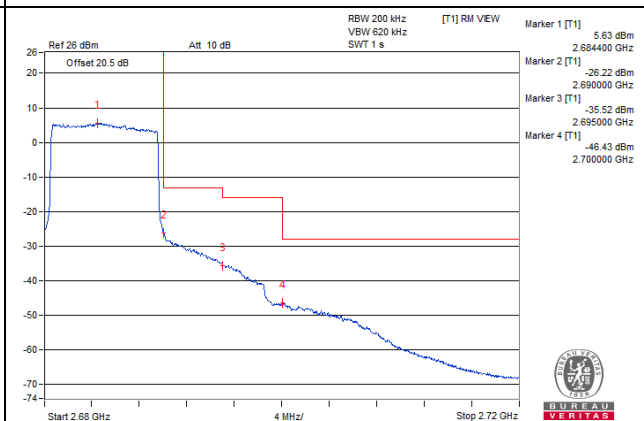

Channel 41540 (2685.0MHz) | 50 RB / 0 RB Offset

Channel 41540 (2685.0MHz) | 50 RB / 0 RB Offset