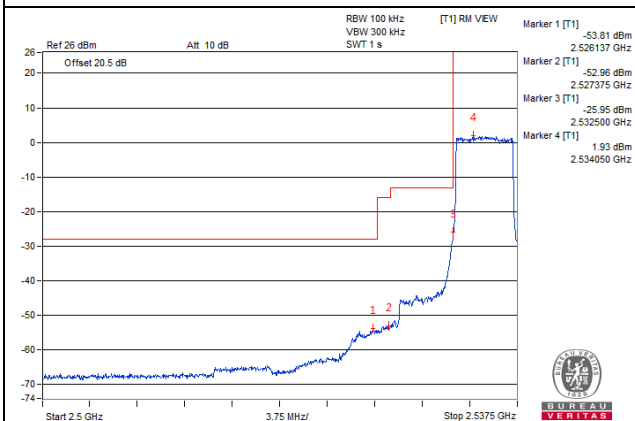

Channel 40040 (2535.0MHz)

25 RB / 0 RB Offset

Channel 40040 (2535.0MHz)

25 RB / 0 RB Offset