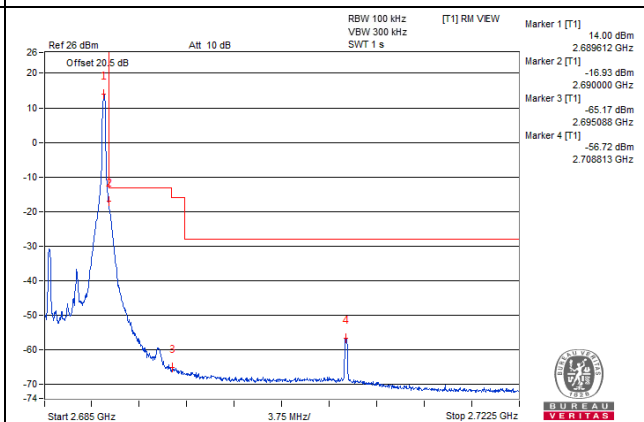

Channel Bandwidth: 5MHz

Channel 41565 (2687.5MHz)

1 RB / 0 RB Offset

Channel 41565 (2687.5MHz)

1 RB / 24 RB Offset