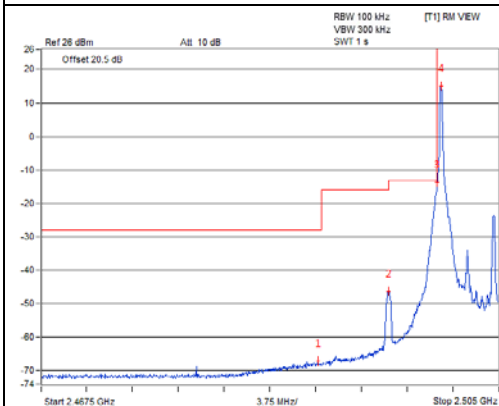

Channel 41490 (2680.0MHz) 100 RB / 0 RB Offset

Channel 41490 (2680.0MHz) 100 RB / 0 RB Offset

Chain 3 / QPSK

Channel Bandwidth: 5MHz

Channel 39715 (2502.5MHz)

1 RB / 0 RB Offset

Channel 39715 (2502.5MHz)

1 RB / 24 RB Offset