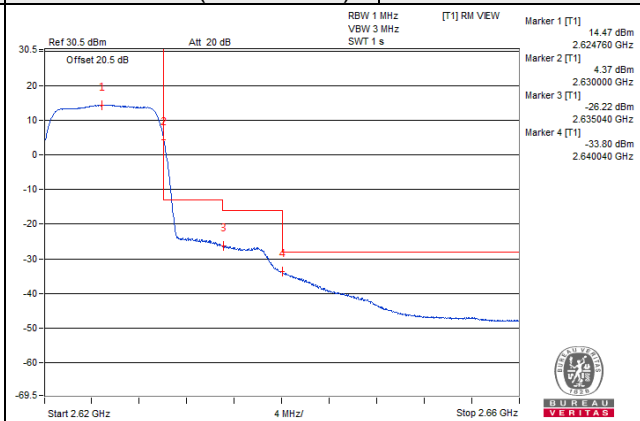

Channel 40940 (2625.0MHz)

1 RB / 49 RB Offset

Channel 40940 (2625.0MHz)

50 RB / 0 RB Offset

Channel 40940 (2625.0MHz)

50 RB / 0 RB Offset

Channel Bandwidth: 10MHz

Channel 41240 (2655.0MHz)