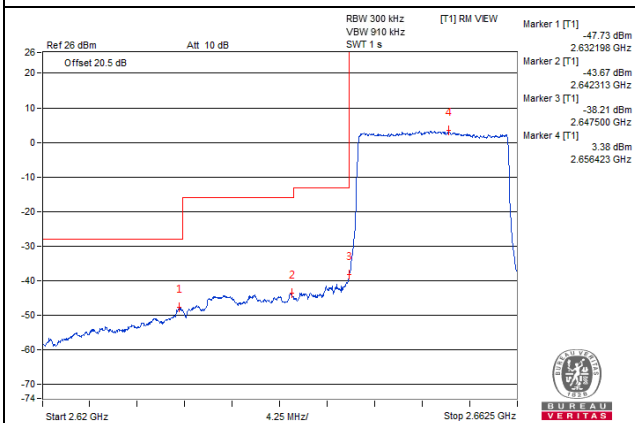

Channel 41240 (2655.0MHz)

75 RB / 0 RB Offset

Channel 41240 (2655.0MHz)

75 RB / 0 RB Offset