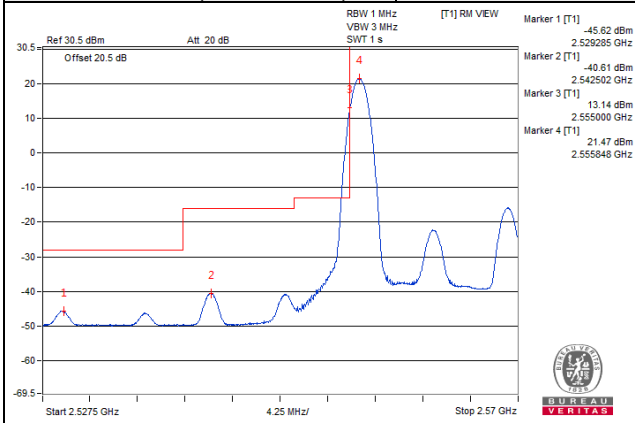

Channel Bandwidth: 15MHz

Channel 40315 (2562.5MHz) | 1 RB / 0 RB Offset | Channel 40315 (2562.5MHz) | 1 RB / 74 RB Offset