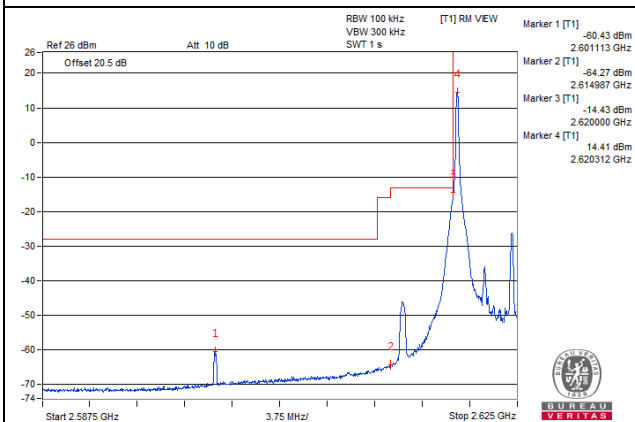

Channel Bandwidth: 5MHz

Channel 40915 (2622.5MHz)

1 RB / 0 RB Offset

Channel 40915 (2622.5MHz)

1 RB / 24 RB Offset