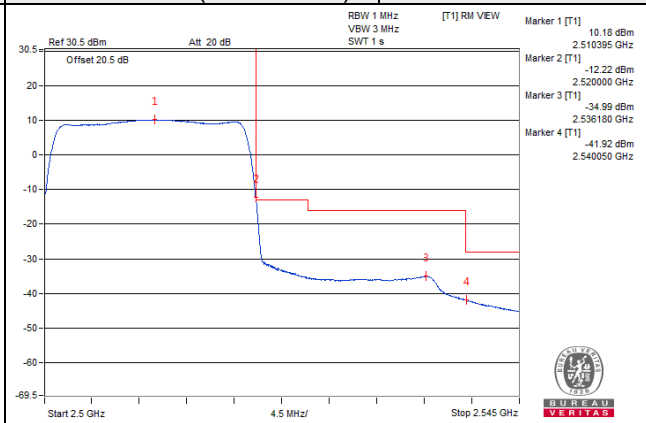

Channel Bandwidth: 20MHz

Channel 39790 (2510.0MHz)

1 RB / 0 RB Offset

Channel 39790 (2510.0MHz)

1 RB / 99 RB Offset

Channel 39790 (2510.0MHz)

100 RB / 0 RB Offset

Channel 39790 (2510.0MHz)

100 RB / 99 RB Offset