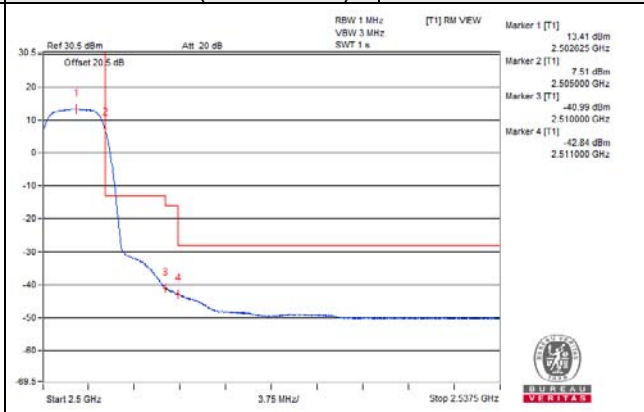

Channel 39715 (2502.5MHz)

25 RB / 0 RB Offset

Channel 39715 (2502.5MHz)

25 RB / 0 RB Offset