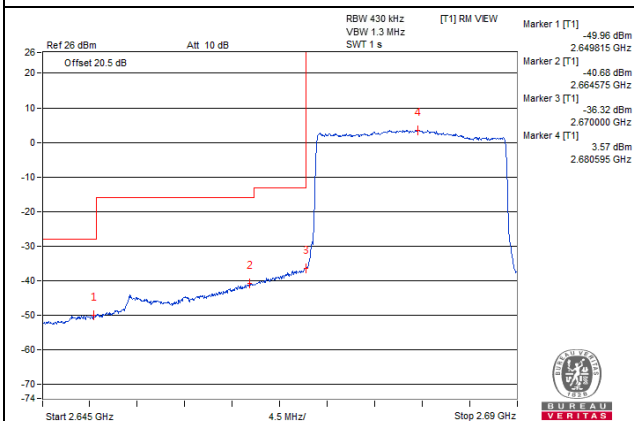

Channel 41490 (2680.0MHz) 100 RB / 0 RB Offset