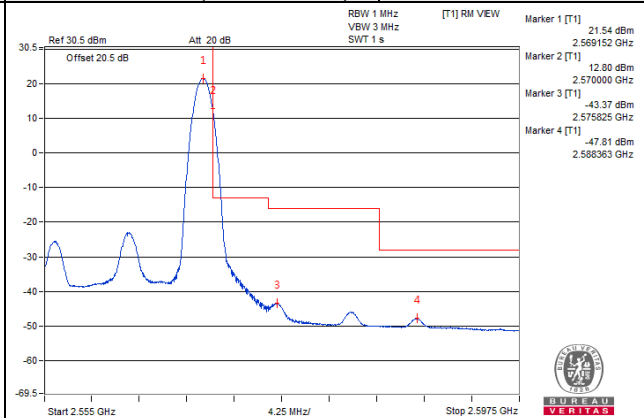

Channel Bandwidth: 15MHz

Channel 40315 (2562.5MHz)

1 RB / 0 RB Offset

Channel 40315 (2562.5MHz)

1 RB / 74 RB Offset