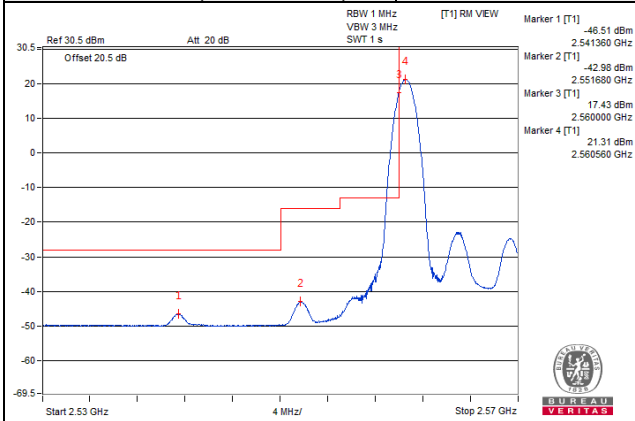

Channel Bandwidth: 10MHz

Channel 40340 (2565.0MHz)

1 RB / 0 RB Offset

Channel 40340 (2565.0MHz)

1 RB / 49 RB Offset

Channel 40340 (2565.0MHz)

50 RB / 0 RB Offset

Channel 40340 (2565.0MHz)

50 RB / 0 RB Offset