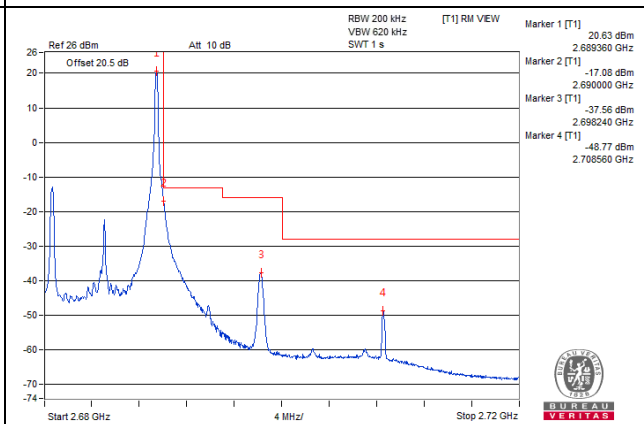

Channel 41240 (2655.0MHz) | 50 RB / 0 RB Offset

Channel 41240 (2655.0MHz) | 50 RB / 0 RB Offset

Channel Bandwidth: 10MHz

Channel 41540 (2685.0MHz)

1 RB / 0 RB Offset

Channel 41540 (2685.0MHz)

1 RB / 49 RB Offset