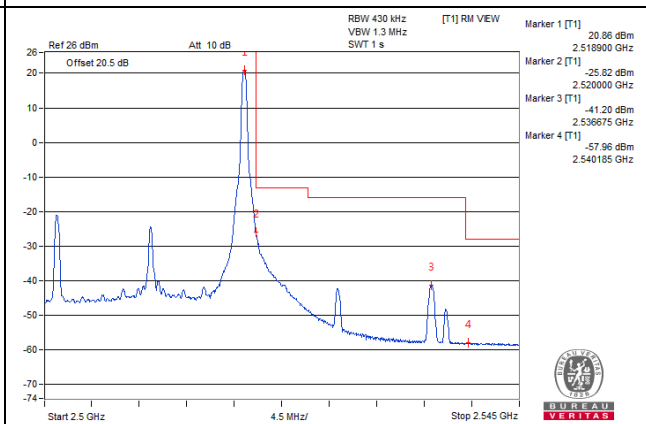

Channel Bandwidth: 20MHz

Channel 39790 (2510.0MHz)

1 RB / 0 RB Offset

Channel 39790 (2510.0MHz)

1 RB / 99 RB Offset

Channel 39790 (2510.0MHz)

100 RB / 0 RB Offset

Channel 39790 (2510.0MHz)

100 RB / 99 RB Offset