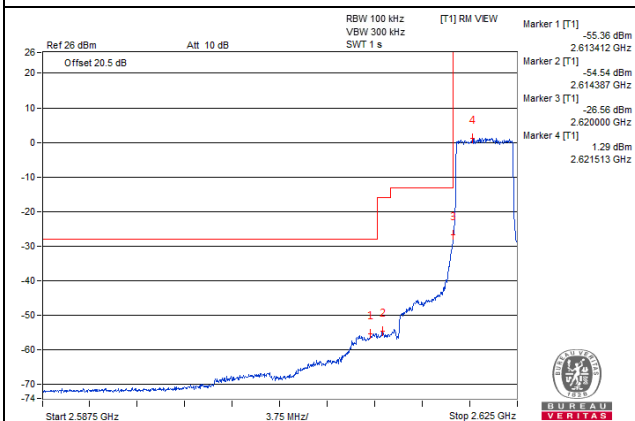

Channel 40915 (2622.5MHz)

1 RB / 24 RB Offset

Channel 40915 (2622.5MHz)

25 RB / 0 RB Offset

Channel 40915 (2622.5MHz)

25 RB / 0 RB Offset

Channel Bandwidth: 5MHz

Channel 41240 (2655.0MHz)