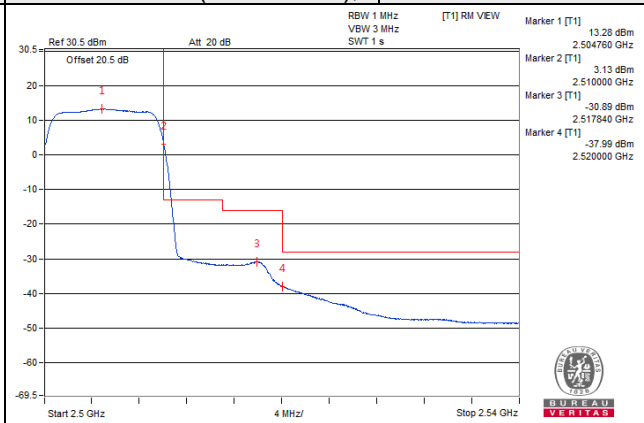

Channel Bandwidth: 10MHz

Channel 39740 (2505.0MHz), 1 RB / 0 RB Offset

1 RB / 0 RB Offset

Channel 39740 (2505.0MHz), 1 RB / 49 RB Offset

1 RB / 49 RB Offset

Channel 39740 (2505.0MHz), 50 RB / 0 RB Offset

50 RB / 0 RB Offset

Channel 39740 (2505.0MHz), 50 RB / 0 RB Offset

50 RB / 0 RB Offset