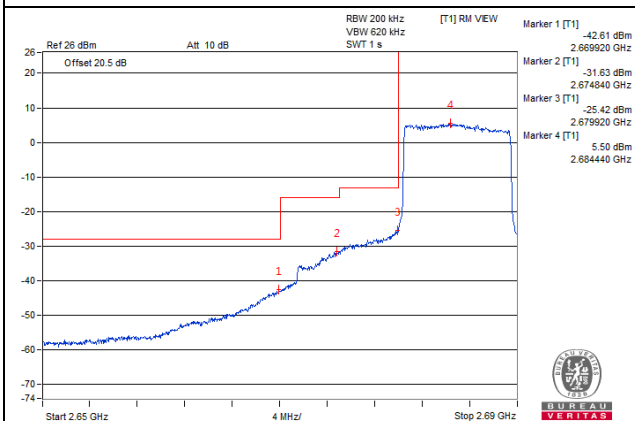

Channel 41540 (2685.0MHz) | 50 RB / 0 RB Offset

Channel 41540 (2685.0MHz) | 50 RB / 0 RB Offset