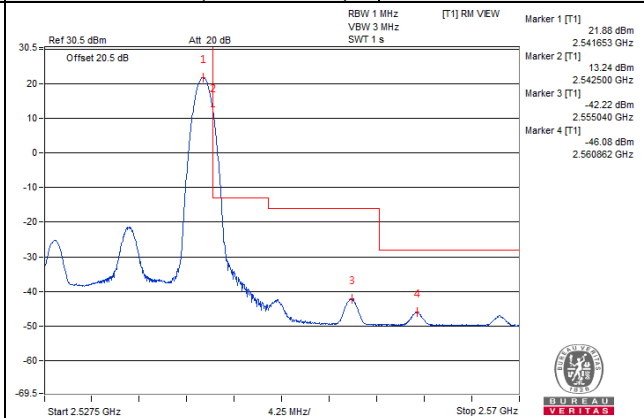

Channel Bandwidth: 15MHz

Channel 40040 (2535.0MHz)

1 RB / 0 RB Offset

Channel 40040 (2535.0MHz)

1 RB / 74 RB Offset