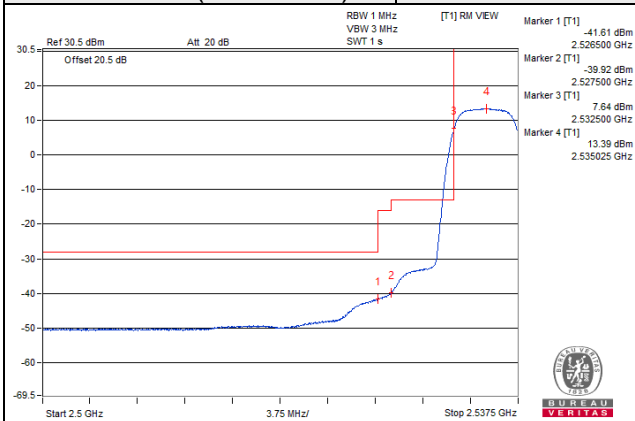

Channel 40040 (2535.0MHz)

25 RB / 0 RB Offset

Channel 40040 (2535.0MHz)

25 RB / 0 RB Offset