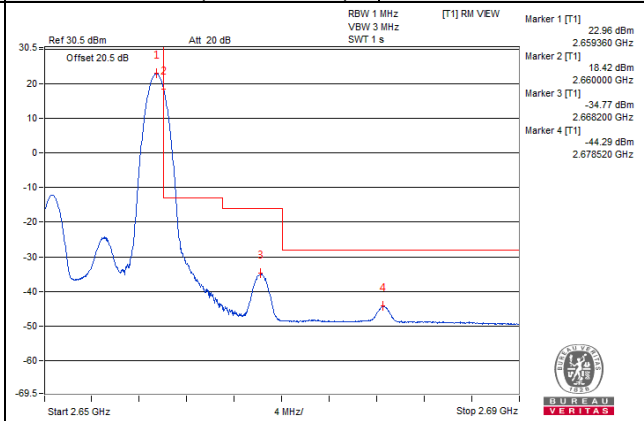

Channel Bandwidth: 10MHz

Channel 41240 (2655.0MHz)

1 RB / 0 RB Offset

Channel 41240 (2655.0MHz)

1 RB / 49 RB Offset

Channel 41240 (2655.0MHz)

50 RB / 0 RB Offset

Channel 41240 (2655.0MHz)

50 RB / 0 RB Offset