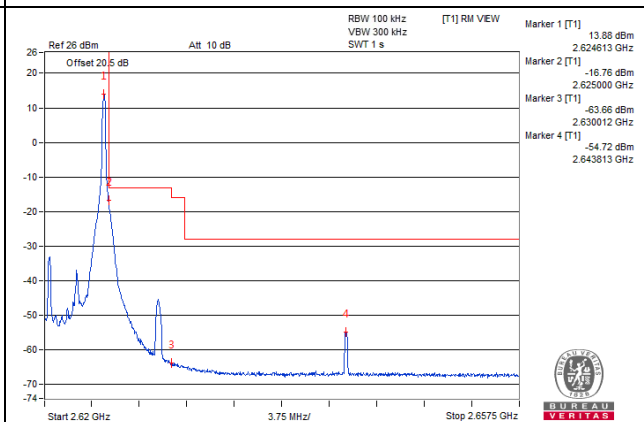

Channel Bandwidth: 5MHz

Channel 40915 (2622.5MHz)

1 RB / 0 RB Offset

Channel 40915 (2622.5MHz)

1 RB / 24 RB Offset