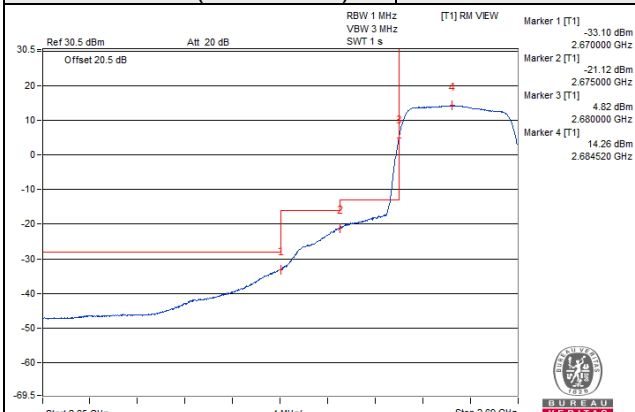

Channel Bandwidth: 10MHz

Channel 41540 (2685.0MHz) | 1 RB / 0 RB Offset

Channel 41540 (2685.0MHz) | 1 RB / 49 RB Offset

Channel 41540 (2685.0MHz) | 50 RB / 0 RB Offset

Channel 41540 (2685.0MHz) | 50 RB / 0 RB Offset

Channel 41540 (2685.0MHz) | 1 RB / 0 RB Offset

Channel 41540 (2685.0MHz) | 1 RB / 49 RB Offset

Channel 41540 (2685.0MHz) | 50 RB / 0 RB Offset

Channel 41540 (2685.0MHz) | 50 RB / 0 RB Offset

Channel Bandwidth: 15MHz