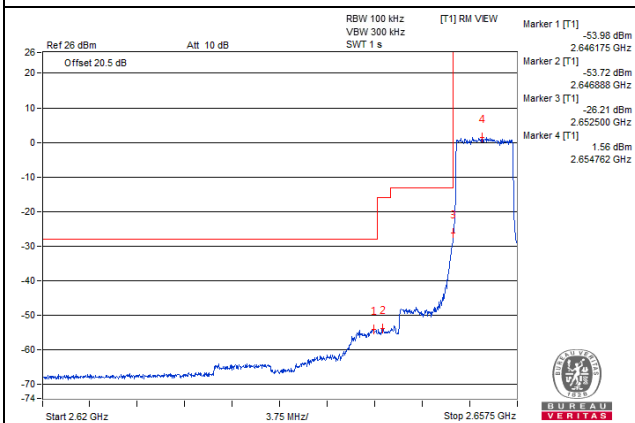

1 RB / 0 RB Offset

Channel 41240 (2655.0MHz)

1 RB / 24 RB Offset

Channel 41240 (2655.0MHz)

25 RB / 0 RB Offset

Channel 41240 (2655.0MHz)

25 RB / 0 RB Offset

Channel Bandwidth: 5MHz