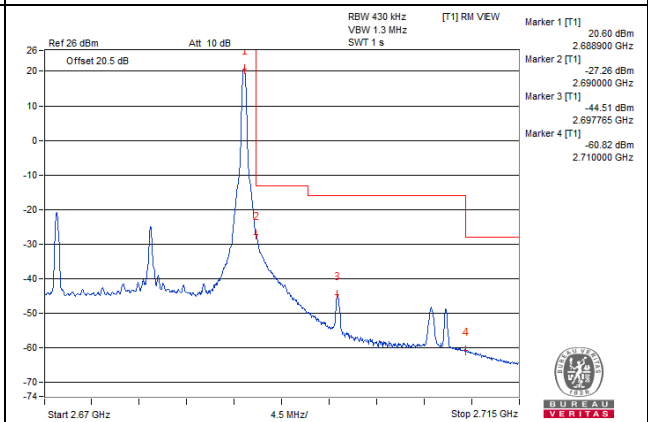

1 RB / 99 RB Offset

Channel 41240 (2655.0MHz)

100 RB / 0 RB Offset

Channel 41240 (2655.0MHz)

100 RB / 0 RB Offset

Channel Bandwidth: 20MHz

Channel 41490 (2680.0MHz) 1 RB / 0 RB Offset

Channel 41490 (2680.0MHz) 1 RB / 99 RB Offset