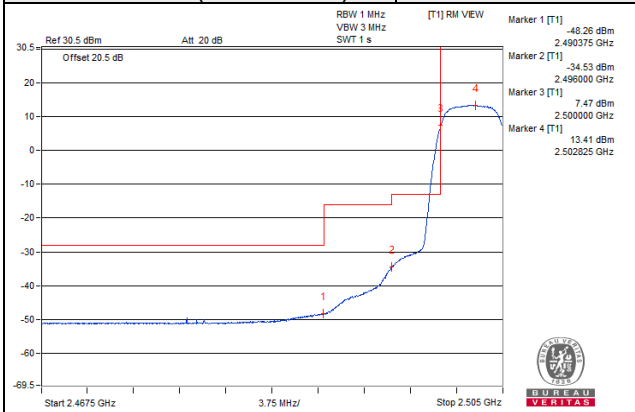

Channel 39715 (2502.5MHz)

25 RB / 0 RB Offset

Channel 39715 (2502.5MHz)

25 RB / 0 RB Offset