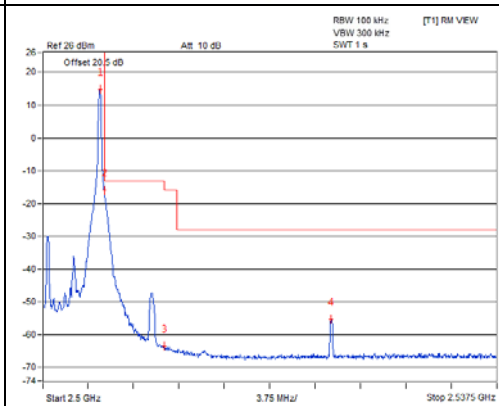

Channel 41490 (2680.0MHz) 100 RB / 0 RB Offset

Channel 41490 (2680.0MHz) 100 RB / 0 RB Offset

Chain 3 / QPSK

Channel Bandwidth: 5MHz

Channel 39715 (2502.5MHz)

1 RB / 0 RB Offset

Channel 39715 (2502.5MHz)

1 RB / 24 RB Offset