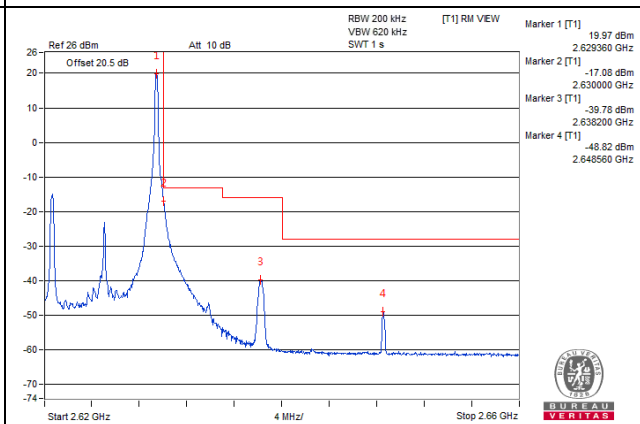

Channel Bandwidth: 10MHz

Channel 40940 (2625.0MHz)

1 RB / 0 RB Offset

Channel 40940 (2625.0MHz)

1 RB / 49 RB Offset

Channel 40940 (2625.0MHz)

50 RB / 0 RB Offset

Channel 40940 (2625.0MHz)

50 RB / 0 RB Offset