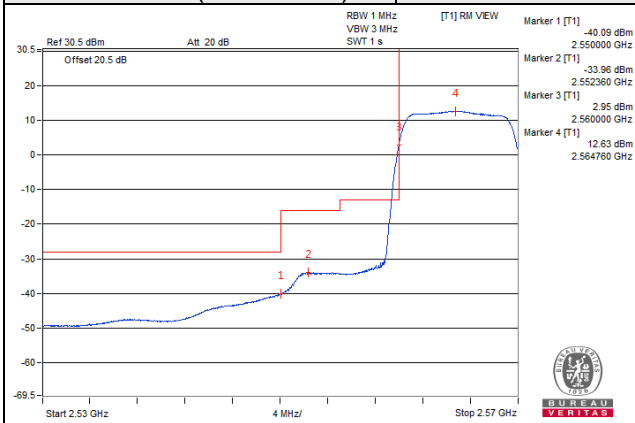

1 RB / 49 RB Offset

Channel 40340 (2565.0MHz)

50 RB / 0 RB Offset

Channel 40340 (2565.0MHz)

50 RB / 0 RB Offset

Channel Bandwidth: 10MHz

Channel 40940 (2625.0MHz)

1 RB / 0 RB Offset