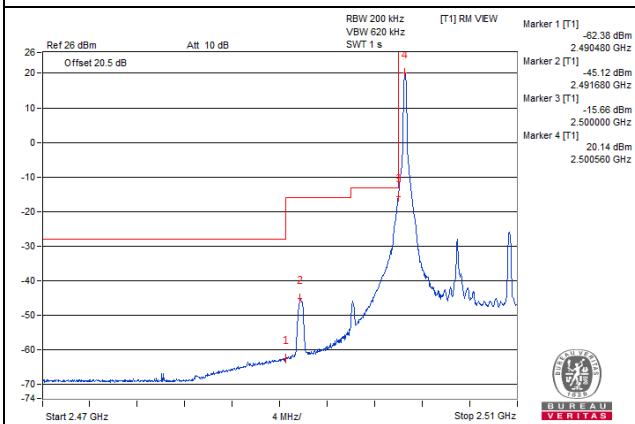

Channel Bandwidth: 10MHz

Channel 39740 (2505.0MHz), 1 RB / 0 RB Offset

1 RB / 0 RB Offset

Channel 39740 (2505.0MHz), 1 RB / 49 RB Offset

1 RB / 49 RB Offset

Channel 39740 (2505.0MHz), 50 RB / 0 RB Offset

50 RB / 0 RB Offset

Channel 39740 (2505.0MHz), 50 RB / 0 RB Offset

50 RB / 0 RB Offset