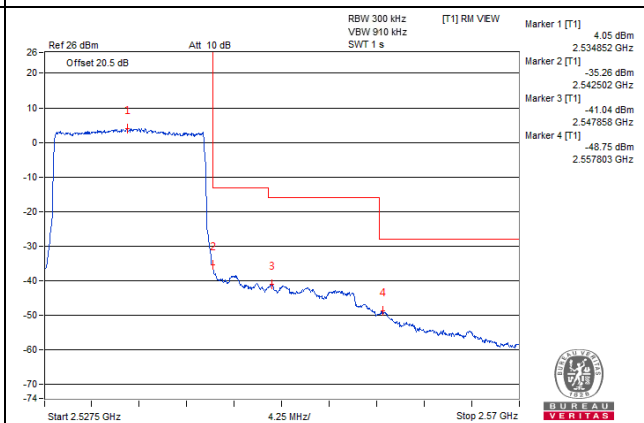

Channel 40040 (2535.0MHz)

1 RB / 74 RB Offset

Channel 40040 (2535.0MHz)

75 RB / 0 RB Offset

Channel 40040 (2535.0MHz)

75 RB / 0 RB Offset

Channel Bandwidth: 15MHz

Channel 40315 (2562.5MHz)