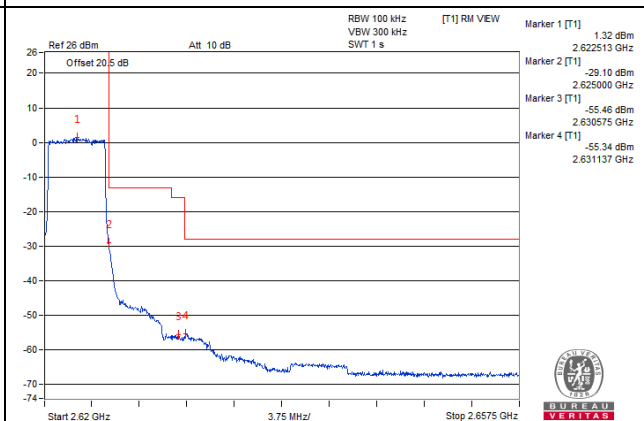

Channel 40915 (2622.5MHz)

1 RB / 24 RB Offset

Channel 40915 (2622.5MHz)

25 RB / 0 RB Offset

Channel 40915 (2622.5MHz)

25 RB / 0 RB Offset

Channel Bandwidth: 5MHz

Channel 41240 (2655.0MHz)