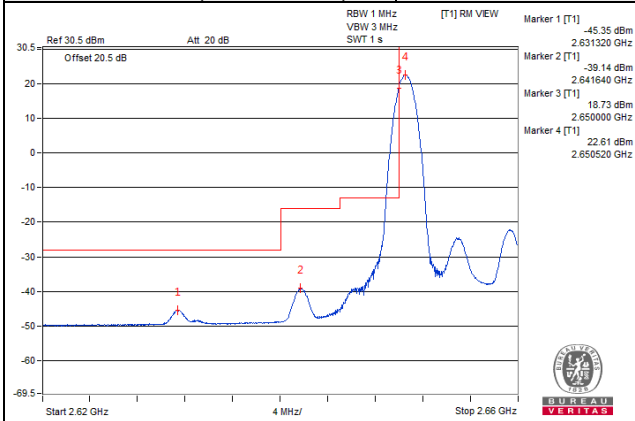

Channel Bandwidth: 10MHz

Channel 41240 (2655.0MHz)

1 RB / 0 RB Offset

Channel 41240 (2655.0MHz)

1 RB / 49 RB Offset

Channel 41240 (2655.0MHz)

50 RB / 0 RB Offset

Channel 41240 (2655.0MHz)

50 RB / 0 RB Offset