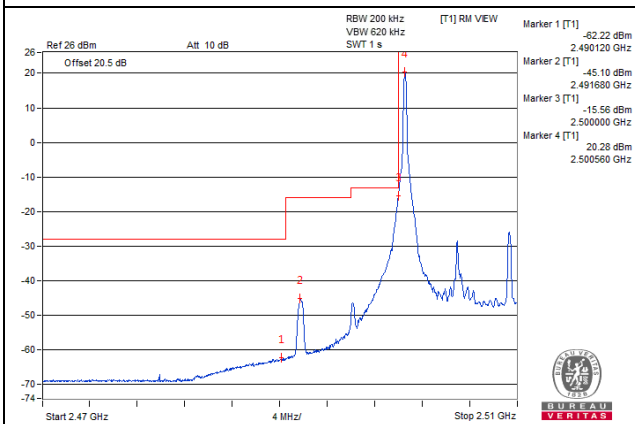

25 RB / 0 RB Offset

Channel Bandwidth: 10MHz

Channel 39740 (2505.0MHz), 1 RB / 0 RB Offset

1 RB / 0 RB Offset

Channel 39740 (2505.0MHz), 1 RB / 49 RB Offset

1 RB / 49 RB Offset

Channel 39740 (2505.0MHz), 50 RB / 0 RB Offset