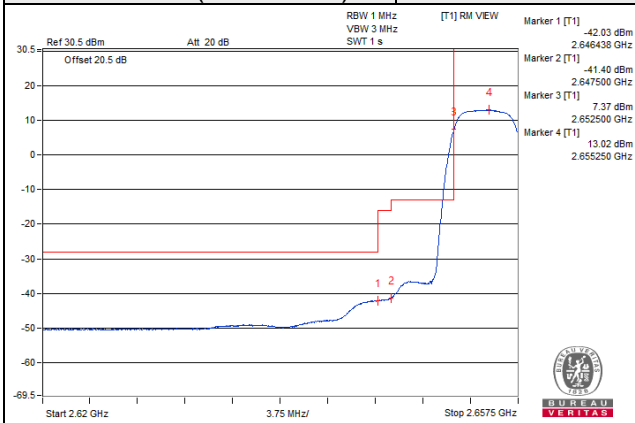

1 RB / 0 RB Offset

Channel 41240 (2655.0MHz)

1 RB / 24 RB Offset

Channel 41240 (2655.0MHz)

25 RB / 0 RB Offset

Channel 41240 (2655.0MHz)

25 RB / 0 RB Offset

Channel Bandwidth: 5MHz