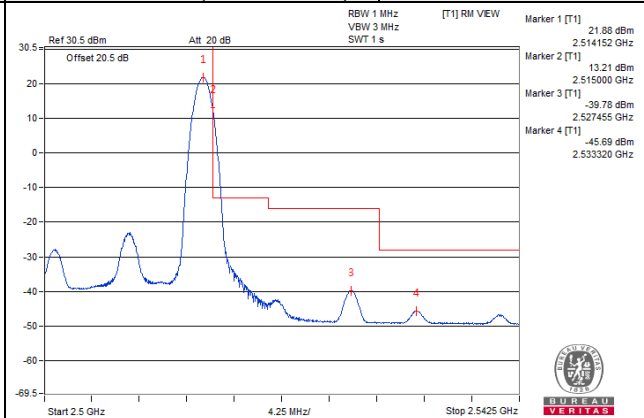

Channel Bandwidth: 15MHz

Channel 39765 (2507.5MHz)

1 RB / 0 RB Offset

Channel 39765 (2507.5MHz)

1 RB / 74 RB Offset