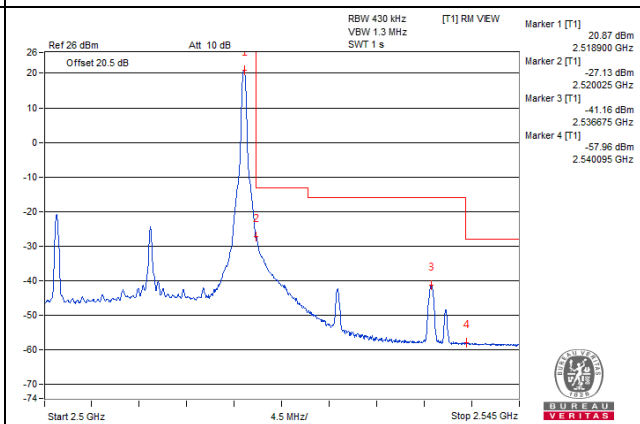

75 RB / 0 RB Offset

Channel 41515 (2682.5MHz)

75 RB / 0 RB Offset

Channel Bandwidth: 20MHz

Channel 39790 (2510.0MHz)

1 RB / 0 RB Offset

Channel 39790 (2510.0MHz)

1 RB / 99 RB Offset