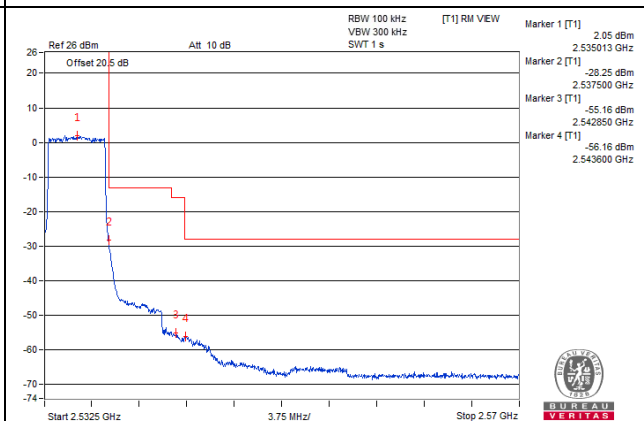

100 RB / 0 RB Offset

Chain 2 / QPSK

Channel Bandwidth: 5MHz

Channel 39715 (2502.5MHz)

1 RB / 0 RB Offset

Channel 39715 (2502.5MHz)

1 RB / 24 RB Offset

Channel 39715 (2502.5MHz)

25 RB / 0 RB Offset

Channel 39715 (2502.5MHz)

25 RB / 0 RB Offset

Channel Bandwidth: 5MHz

Channel 40040 (2535.0MHz)

1 RB / 0 RB Offset

Channel 40040 (2535.0MHz)

1 RB / 24 RB Offset

Channel 40040 (2535.0MHz)

25 RB / 0 RB Offset

Channel 40040 (2535.0MHz)

25 RB / 0 RB Offset

Channel Bandwidth: 5MHz

Channel 40365 (2567.5MHz)

1 RB / 0 RB Offset

Channel 40365 (2567.5MHz)