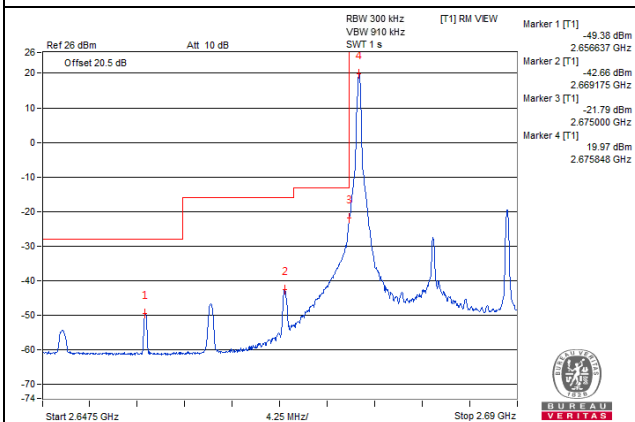

Channel 41240 (2655.0MHz)

75 RB / 0 RB Offset

Channel Bandwidth: 15MHz

Channel 41515 (2682.5MHz)

1 RB / 0 RB Offset

Channel 41515 (2682.5MHz)

1 RB / 74 RB Offset

Channel 41515 (2682.5MHz)