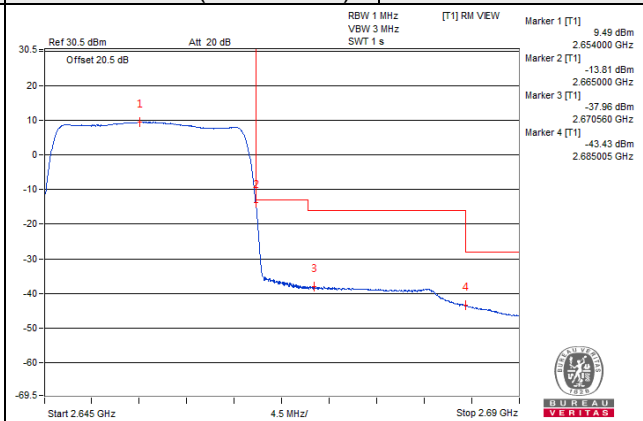

1 RB / 99 RB Offset

Channel 41240 (2655.0MHz)

100 RB / 0 RB Offset

Channel 41240 (2655.0MHz)

100 RB / 0 RB Offset

Channel Bandwidth: 20MHz

Channel 41490 (2680.0MHz) 1 RB / 0 RB Offset

Channel 41490 (2680.0MHz) 1 RB / 99 RB Offset