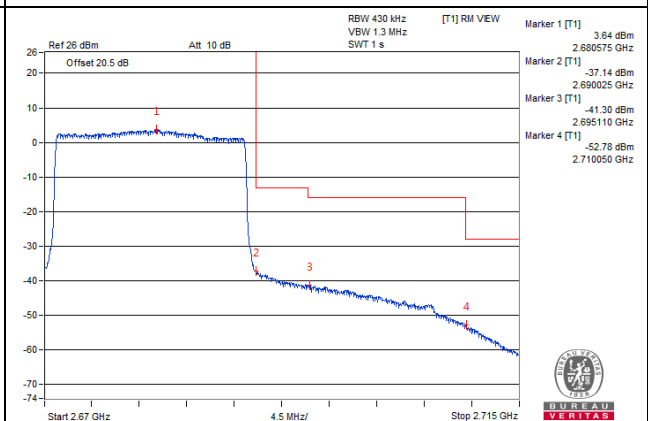

Channel 41490 (2680.0MHz) 100 RB / 0 RB Offset