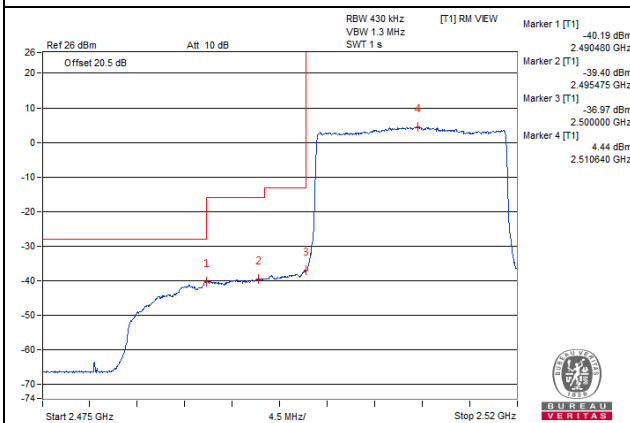

75 RB / 0 RB Offset

Channel 41515 (2682.5MHz)

75 RB / 0 RB Offset

Channel Bandwidth: 20MHz

Channel 39790 (2510.0MHz)

1 RB / 0 RB Offset

Channel 39790 (2510.0MHz)

1 RB / 99 RB Offset

Channel 39790 (2510.0MHz)

100 RB / 0 RB Offset

Channel 39790 (2510.0MHz)

100 RB / 0 RB Offset

Channel Bandwidth: 20MHz

Channel 40040 (2535.0MHz)

1 RB / 0 RB Offset

Channel 40040 (2535.0MHz)