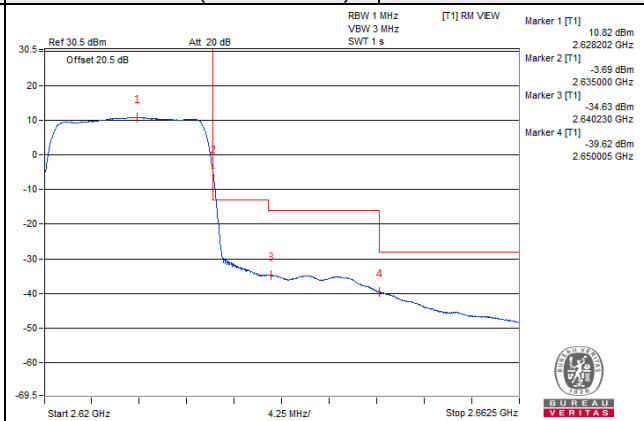

Channel 40965 (2627.5MHz)

75 RB / 0 RB Offset

Channel 40965 (2627.5MHz)

75 RB / 0 RB Offset