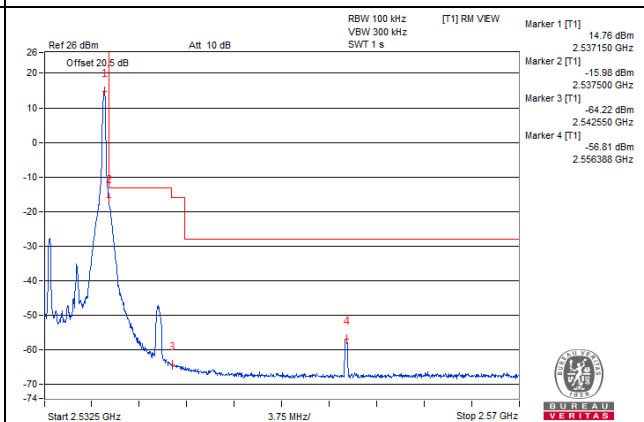

25 RB / 0 RB Offset

Channel 39715 (2502.5MHz)

25 RB / 0 RB Offset

Channel Bandwidth: 5MHz

Channel 40040 (2535.0MHz)

1 RB / 0 RB Offset

Channel 40040 (2535.0MHz)

1 RB / 24 RB Offset