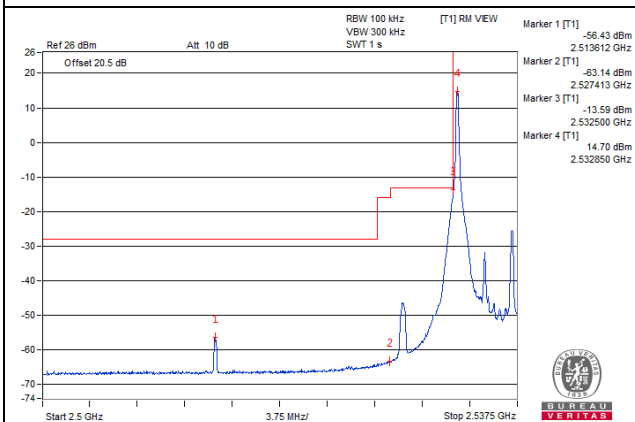

25 RB / 0 RB Offset

Channel 39715 (2502.5MHz)

25 RB / 0 RB Offset

Channel Bandwidth: 5MHz

Channel 40040 (2535.0MHz)

1 RB / 0 RB Offset

Channel 40040 (2535.0MHz)

1 RB / 24 RB Offset