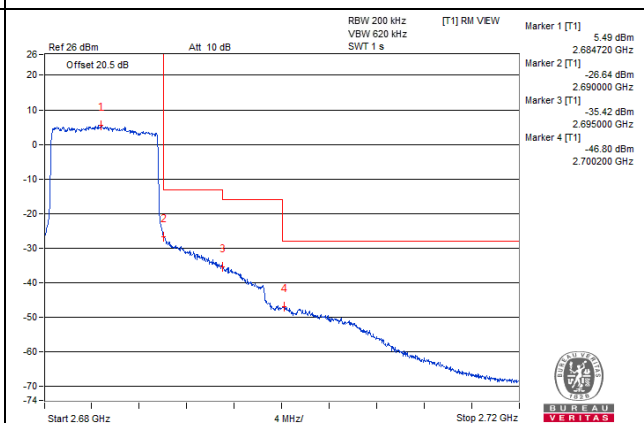

Channel Bandwidth: 10MHz

Channel 41540 (2685.0MHz)

1 RB / 0 RB Offset

Channel 41540 (2685.0MHz)

1 RB / 49 RB Offset

Channel 41540 (2685.0MHz)

50 RB / 0 RB Offset

Channel 41540 (2685.0MHz)

50 RB / 0 RB Offset