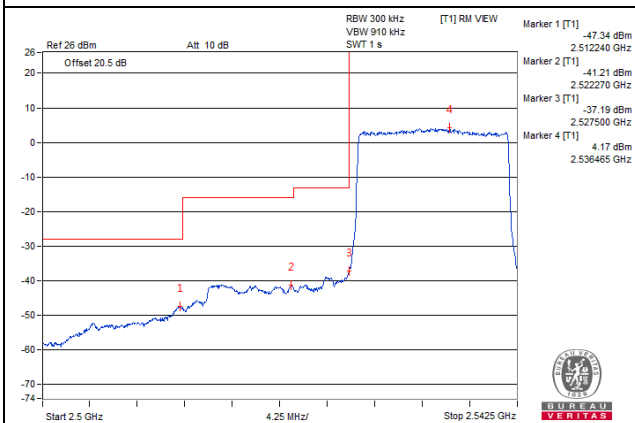

Channel 40040 (2535.0MHz)

1 RB / 74 RB Offset

Channel 40040 (2535.0MHz)

75 RB / 0 RB Offset

Channel 40040 (2535.0MHz)

75 RB / 0 RB Offset

Channel Bandwidth: 15MHz

Channel 40315 (2562.5MHz)