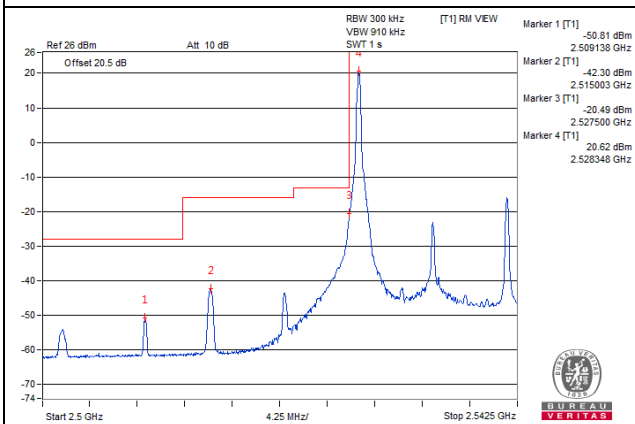

Channel Bandwidth: 15MHz

Channel 40040 (2535.0MHz)

1 RB / 0 RB Offset

Channel 40040 (2535.0MHz)

1 RB / 74 RB Offset