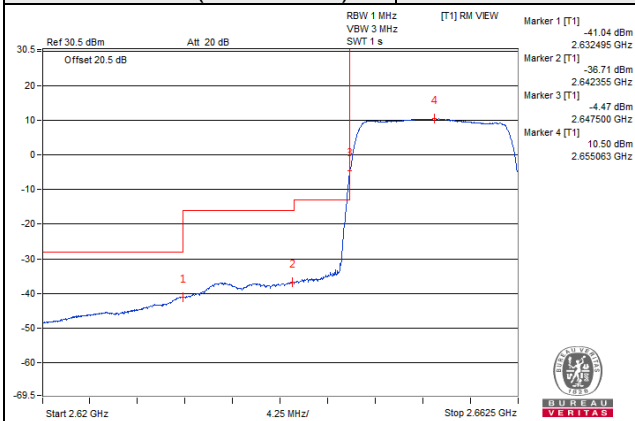

Channel 41240 (2655.0MHz)

75 RB / 0 RB Offset

Channel 41240 (2655.0MHz)

75 RB / 0 RB Offset