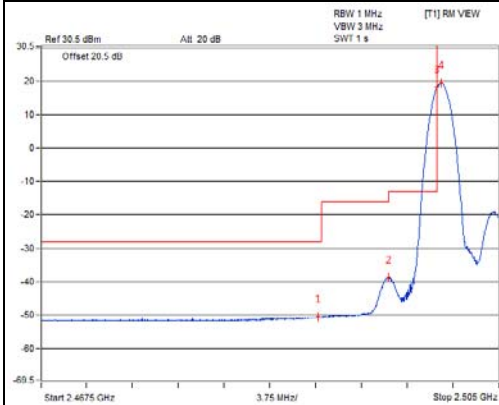

Channel 41490 (2680.0MHz) 100 RB / 0 RB Offset

Channel 41490 (2680.0MHz) 100 RB / 0 RB Offset

Chain 3 / QPSK

Channel Bandwidth: 5MHz

Channel 39715 (2502.5MHz)

1 RB / 0 RB Offset

Channel 39715 (2502.5MHz)

1 RB / 24 RB Offset