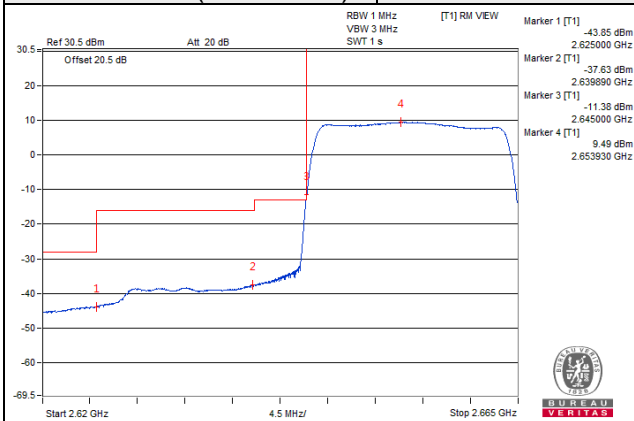

1 RB / 99 RB Offset

Channel 41240 (2655.0MHz)

100 RB / 0 RB Offset

Channel 41240 (2655.0MHz)

100 RB / 0 RB Offset

Channel Bandwidth: 20MHz

Channel 41490 (2680.0MHz) 1 RB / 0 RB Offset

Channel 41490 (2680.0MHz) 1 RB / 99 RB Offset