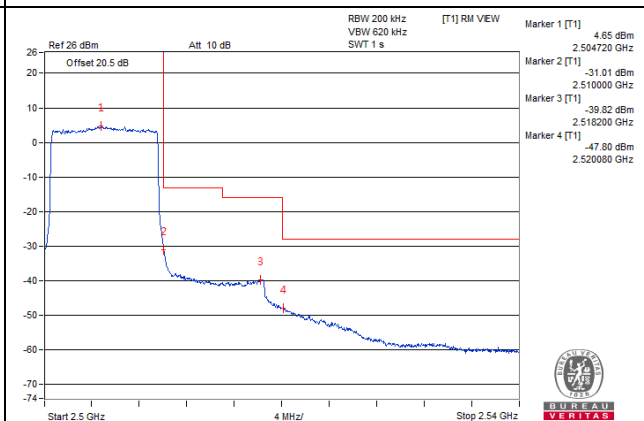

25 RB / 0 RB Offset

Channel Bandwidth: 10MHz

Channel 39740 (2505.0MHz), 1 RB / 0 RB Offset

1 RB / 0 RB Offset

Channel 39740 (2505.0MHz), 1 RB / 49 RB Offset

1 RB / 49 RB Offset

Channel 39740 (2505.0MHz), 50 RB / 0 RB Offset

50 RB / 0 RB Offset

Channel 39740 (2505.0MHz), 50 RB / 0 RB Offset

50 RB / 0 RB Offset

Channel Bandwidth: 10MHz

Channel 40040 (2535.0MHz)

1 RB / 0 RB Offset

Channel 40040 (2535.0MHz)

1 RB / 49 RB Offset