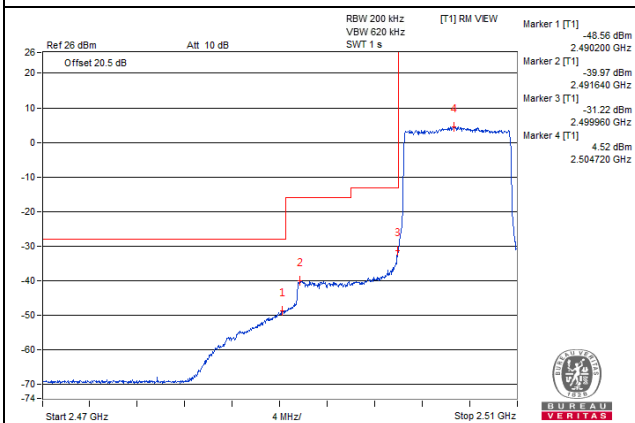

Channel Bandwidth: 10MHz

Channel 39740 (2505.0MHz), 1 RB / 0 RB Offset

1 RB / 0 RB Offset

Channel 39740 (2505.0MHz), 1 RB / 49 RB Offset

1 RB / 49 RB Offset

Channel 39740 (2505.0MHz), 50 RB / 0 RB Offset

50 RB / 0 RB Offset

Channel 39740 (2505.0MHz), 50 RB / 0 RB Offset

50 RB / 0 RB Offset