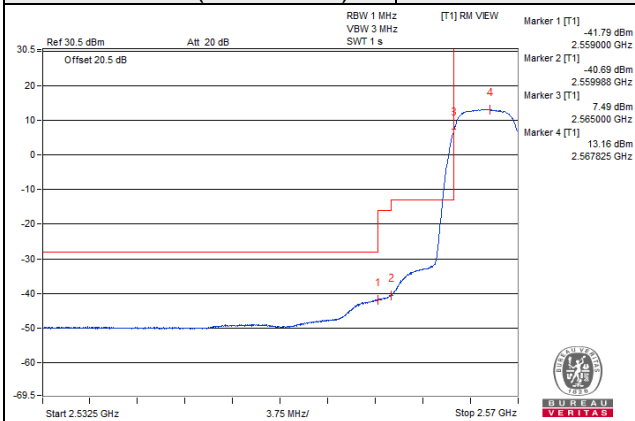

Channel 40365 (2567.5MHz)

1 RB / 24 RB Offset

Channel 40365 (2567.5MHz)

25 RB / 0 RB Offset

Channel 40365 (2567.5MHz)

25 RB / 0 RB Offset

Channel Bandwidth: 5MHz

Channel 40915 (2622.5MHz)