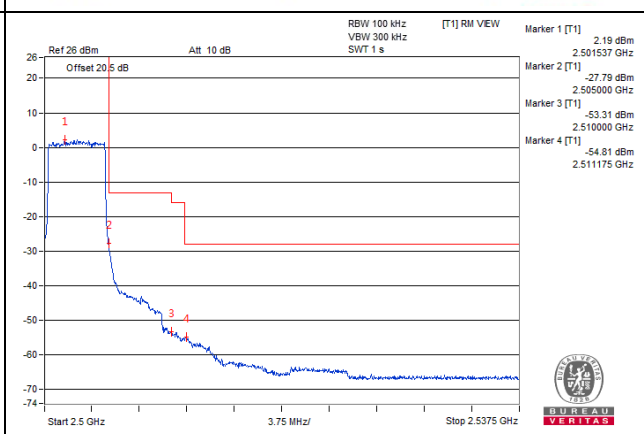

100 RB / 0 RB Offset

Chain 2 / QPSK

Channel Bandwidth: 5MHz

Channel 39715 (2502.5MHz)

1 RB / 0 RB Offset

Channel 39715 (2502.5MHz)

1 RB / 24 RB Offset

Channel 39715 (2502.5MHz)

25 RB / 0 RB Offset

Channel 39715 (2502.5MHz)

25 RB / 0 RB Offset

Channel Bandwidth: 5MHz

Channel 40040 (2535.0MHz)

1 RB / 0 RB Offset

Channel 40040 (2535.0MHz)

1 RB / 24 RB Offset