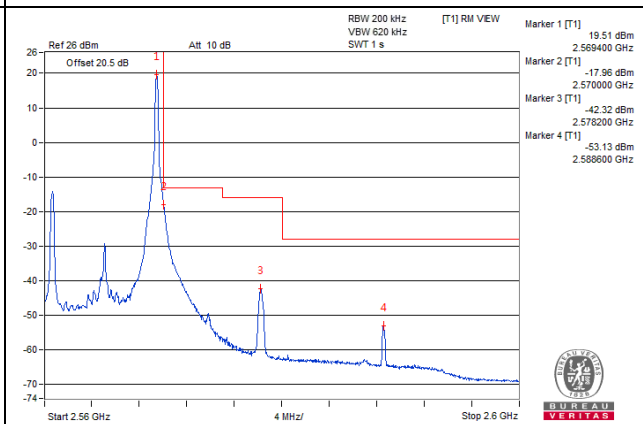

50 RB / 0 RB Offset

Channel 40040 (2535.0MHz)

50 RB / 0 RB Offset

Channel Bandwidth: 10MHz

Channel 40340 (2565.0MHz)

1 RB / 0 RB Offset

Channel 40340 (2565.0MHz)

1 RB / 49 RB Offset