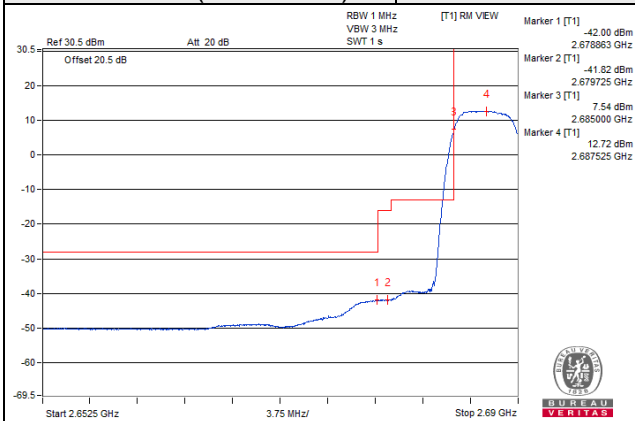

Channel 41565 (2687.5MHz)

25 RB / 0 RB Offset

Channel 41565 (2687.5MHz)

25 RB / 0 RB Offset