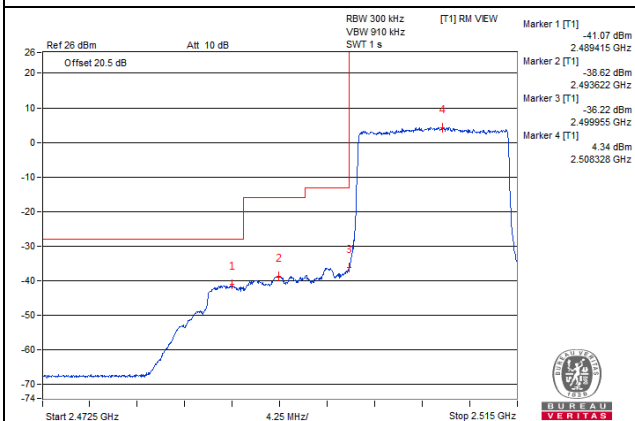

1 RB / 74 RB Offset

Channel 39765 (2507.5MHz)

75 RB / 0 RB Offset

Channel 39765 (2507.5MHz)

75 RB / 0 RB Offset

Channel Bandwidth: 15MHz

Channel 40040 (2535.0MHz)

1 RB / 0 RB Offset