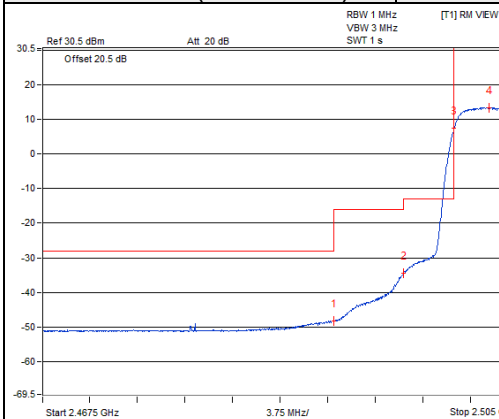

Channel 39715 (2502.5MHz)

25 RB / 0 RB Offset

Channel 39715 (2502.5MHz)

25 RB / 0 RB Offset