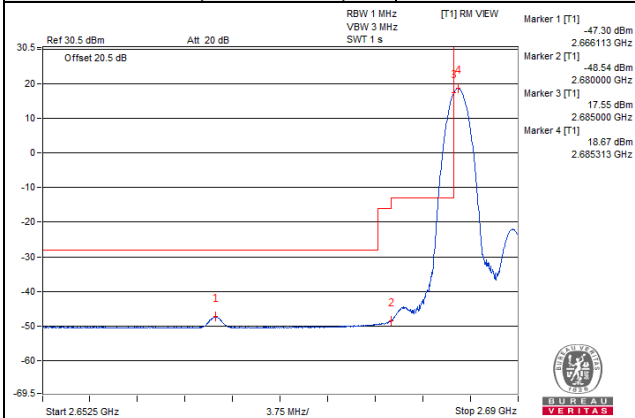

Channel Bandwidth: 5MHz

Channel 41565 (2687.5MHz)

1 RB / 0 RB Offset

Channel 41565 (2687.5MHz)

1 RB / 24 RB Offset