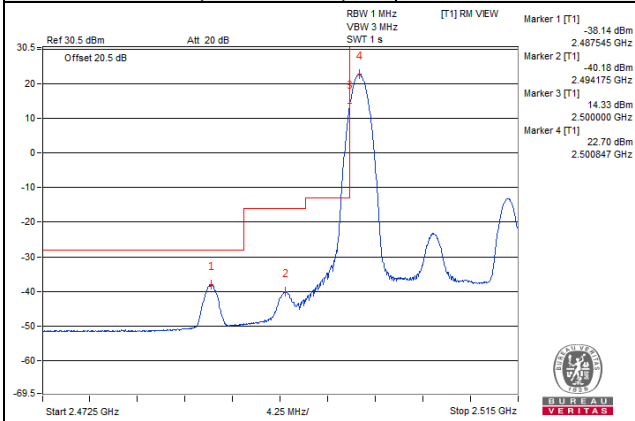

Channel Bandwidth: 15MHz

Channel 39765 (2507.5MHz)

1 RB / 0 RB Offset

Channel 39765 (2507.5MHz)

1 RB / 74 RB Offset