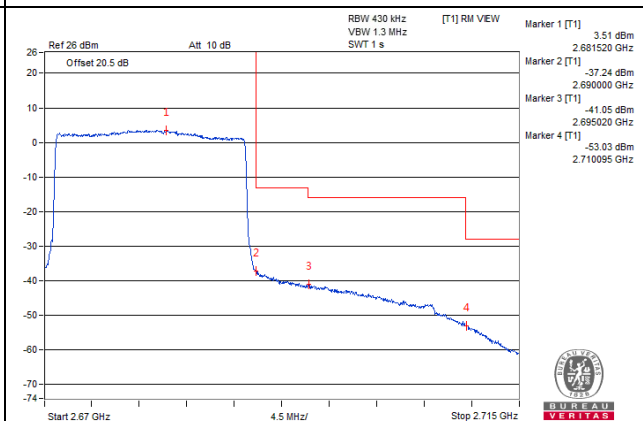

Channel Bandwidth: 20MHz

Channel 41490 (2680.0MHz)

1 RB / 0 RB Offset

Channel 41490 (2680.0MHz)

1 RB / 99 RB Offset

Channel 41490 (2680.0MHz)

100 RB / 0 RB Offset

Channel 41490 (2680.0MHz)

100 RB / 0 RB Offset

Chain 2 / QPSK

Channel Bandwidth: 5MHz

Channel 39715 (2502.5MHz)

1 RB / 0 RB Offset

Channel 39715 (2502.5MHz)

1 RB / 24 RB Offset

Channel 39715 (2502.5MHz)