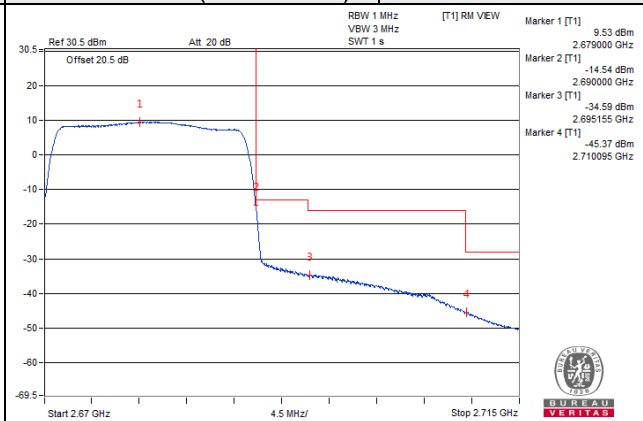

Channel Bandwidth: 20MHz

Channel 41490 (2680.0MHz)

1 RB / 0 RB Offset

Channel 41490 (2680.0MHz)

1 RB / 99 RB Offset

Channel 41490 (2680.0MHz)

100 RB / 0 RB Offset

Channel 41490 (2680.0MHz)

100 RB / 0 RB Offset

Chain 2 / QPSK

Channel Bandwidth: 5MHz

Channel 39715 (2502.5MHz)

1 RB / 0 RB Offset

Channel 39715 (2502.5MHz)

1 RB / 24 RB Offset

Channel 39715 (2502.5MHz)