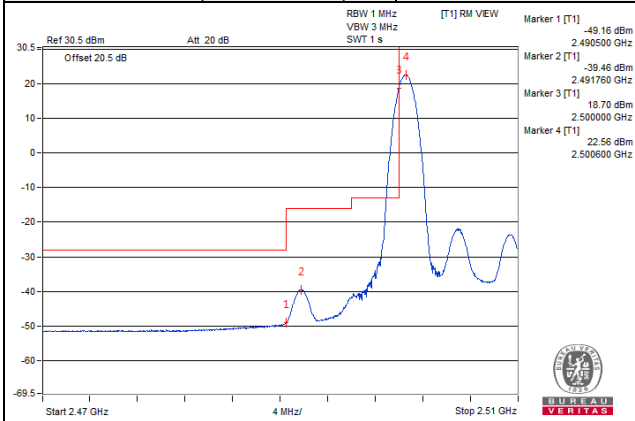

Channel Bandwidth: 10MHz

Channel 39740 (2505.0MHz), 1 RB / 0 RB Offset

1 RB / 0 RB Offset

Channel 39740 (2505.0MHz), 1 RB / 49 RB Offset

1 RB / 49 RB Offset

Channel 39740 (2505.0MHz), 50 RB / 0 RB Offset

50 RB / 0 RB Offset

Channel 39740 (2505.0MHz), 50 RB / 0 RB Offset

50 RB / 0 RB Offset