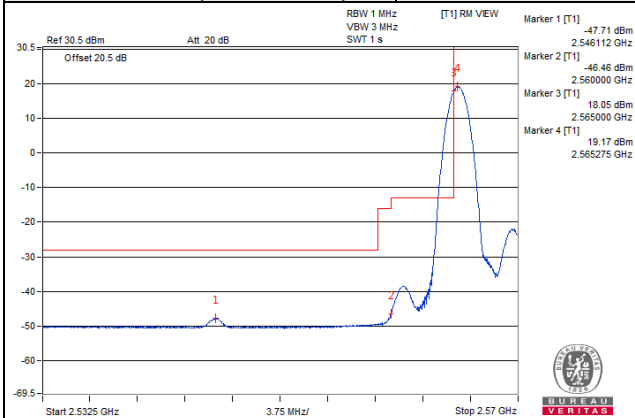

Channel Bandwidth: 5MHz

Channel 40365 (2567.5MHz)

1 RB / 0 RB Offset

Channel 40365 (2567.5MHz)

1 RB / 24 RB Offset