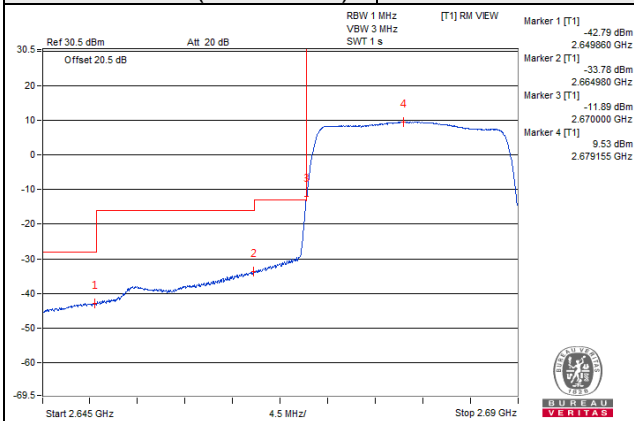

Channel 41490 (2680.0MHz) 100 RB / 0 RB Offset