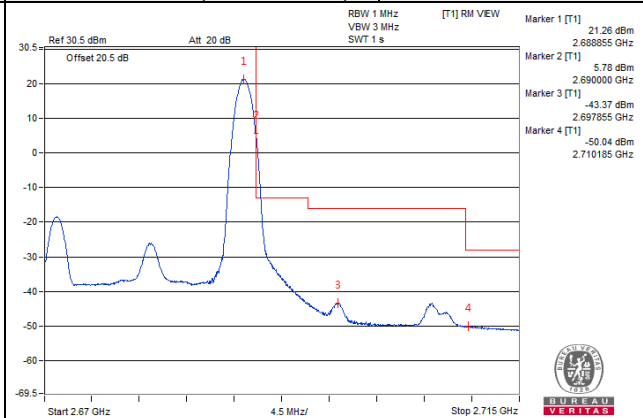

Channel 41240 (2655.0MHz)

1 RB / 0 RB Offset

Channel 41240 (2655.0MHz)

1 RB / 99 RB Offset

Channel 41240 (2655.0MHz)

100 RB / 0 RB Offset

Channel 41240 (2655.0MHz)

100 RB / 0 RB Offset

Channel Bandwidth: 20MHz

Channel 41490 (2680.0MHz)

1 RB / 0 RB Offset

Channel 41490 (2680.0MHz)

1 RB / 99 RB Offset

Channel 41490 (2680.0MHz)

100 RB / 0 RB Offset

Channel 41490 (2680.0MHz)