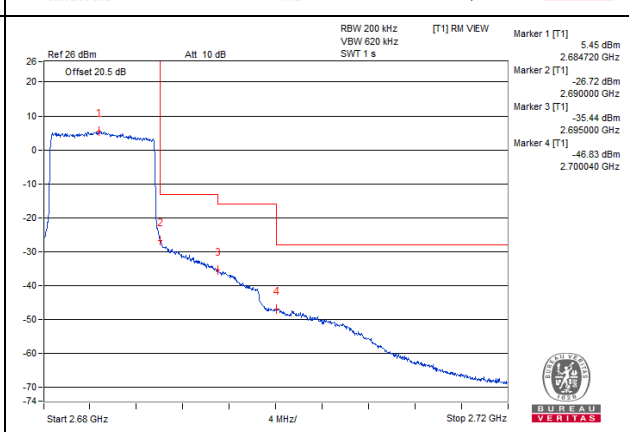

Channel Bandwidth: 10MHz

Channel 41540 (2685.0MHz) | 1 RB / 0 RB Offset

Channel 41540 (2685.0MHz) | 1 RB / 49 RB Offset

Channel 41540 (2685.0MHz) | 50 RB / 0 RB Offset

Channel 41540 (2685.0MHz) | 50 RB / 0 RB Offset

Channel 41540 (2685.0MHz) | 1 RB / 0 RB Offset

Channel 41540 (2685.0MHz) | 1 RB / 49 RB Offset

Channel 41540 (2685.0MHz) | 50 RB / 0 RB Offset

Channel 41540 (2685.0MHz) | 50 RB / 0 RB Offset

Channel Bandwidth: 15MHz