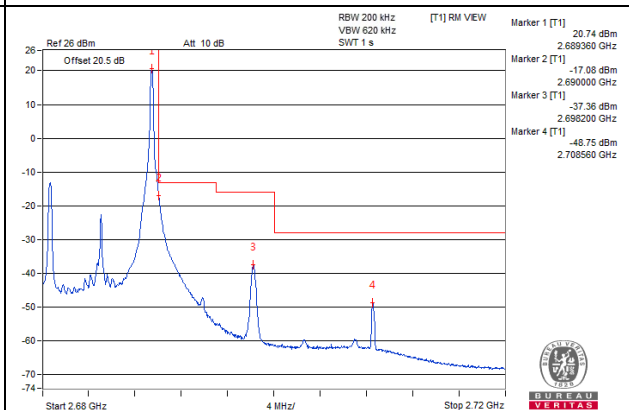

Channel Bandwidth: 10MHz

Channel 41540 (2685.0MHz) | 1 RB / 0 RB Offset

Channel 41540 (2685.0MHz) | 1 RB / 49 RB Offset

Channel 41540 (2685.0MHz) | 50 RB / 0 RB Offset

Channel 41540 (2685.0MHz) | 50 RB / 0 RB Offset