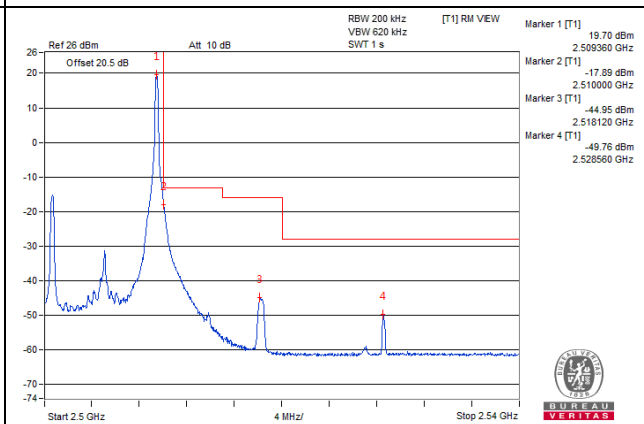

25 RB / 0 RB Offset

Channel Bandwidth: 10MHz

Channel 39740 (2505.0MHz), 1 RB / 0 RB Offset

1 RB / 0 RB Offset

Channel 39740 (2505.0MHz), 1 RB / 49 RB Offset

1 RB / 49 RB Offset

Channel 39740 (2505.0MHz), 50 RB / 0 RB Offset