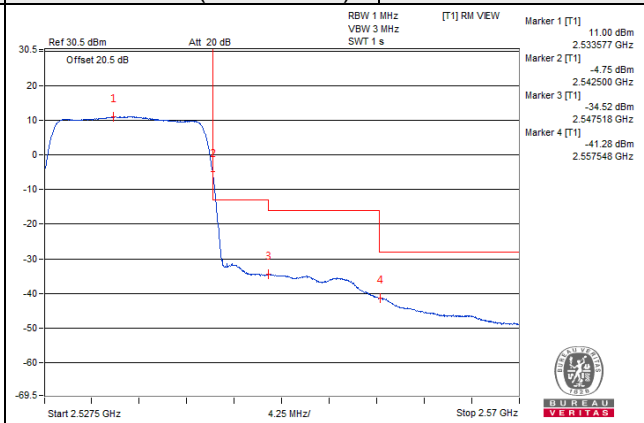

Channel 40040 (2535.0MHz)

1 RB / 74 RB Offset

Channel 40040 (2535.0MHz)

75 RB / 0 RB Offset

Channel 40040 (2535.0MHz)

75 RB / 0 RB Offset

Channel Bandwidth: 15MHz

Channel 40315 (2562.5MHz)