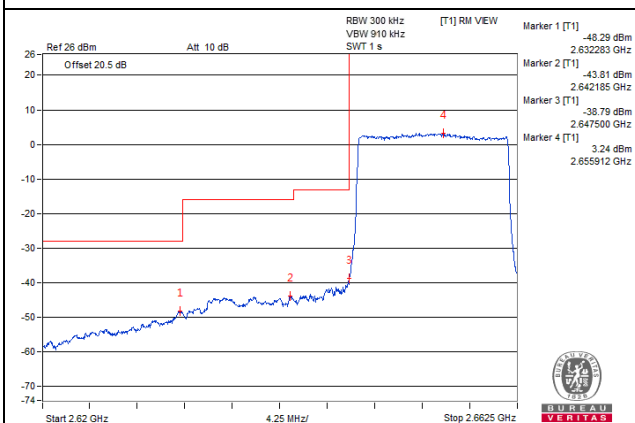

Channel 41240 (2655.0MHz)

75 RB / 0 RB Offset

Channel 41240 (2655.0MHz)

75 RB / 0 RB Offset