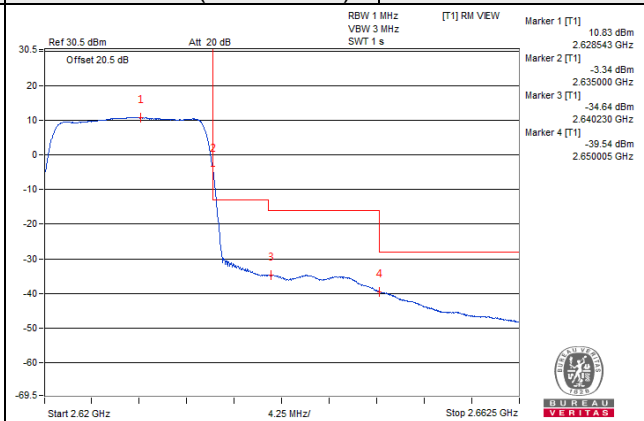

Channel 40965 (2627.5MHz)

1 RB / 0 RB Offset

Channel 40965 (2627.5MHz)

1 RB / 74 RB Offset

Channel 40965 (2627.5MHz)

75 RB / 0 RB Offset

Channel 40965 (2627.5MHz)

75 RB / 0 RB Offset