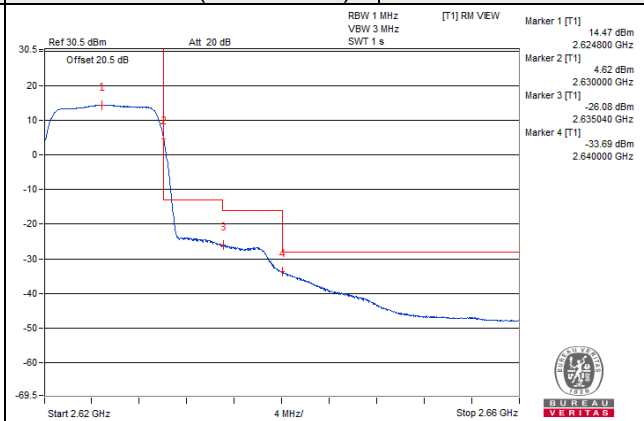

1 RB / 49 RB Offset

Channel 40940 (2625.0MHz)

50 RB / 0 RB Offset

Channel 40940 (2625.0MHz)

50 RB / 0 RB Offset

Channel Bandwidth: 10MHz

Channel 41240 (2655.0MHz) | 1 RB / 0 RB Offset

Channel 41240 (2655.0MHz) | 1 RB / 49 RB Offset