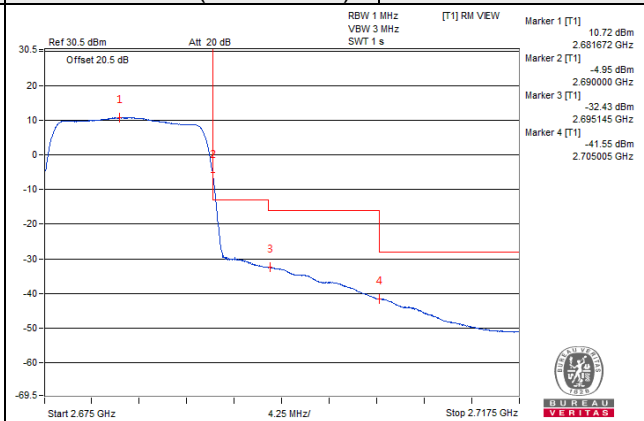

75 RB / 0 RB Offset

Channel Bandwidth: 15MHz

Channel 41515 (2682.5MHz) | 1 RB / 0 RB Offset

Channel 41515 (2682.5MHz) | 1 RB / 74 RB Offset

Channel 41515 (2682.5MHz) | 75 RB / 0 RB Offset

Channel 41515 (2682.5MHz) | 75 RB / 0 RB Offset