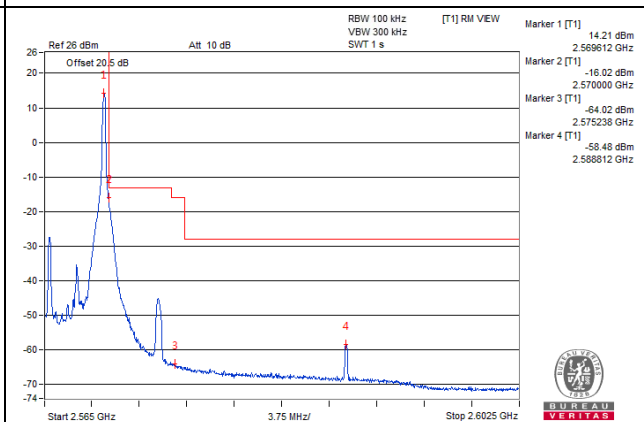

Channel Bandwidth: 5MHz

Channel 40365 (2567.5MHz)

1 RB / 0 RB Offset

Channel 40365 (2567.5MHz)

1 RB / 24 RB Offset