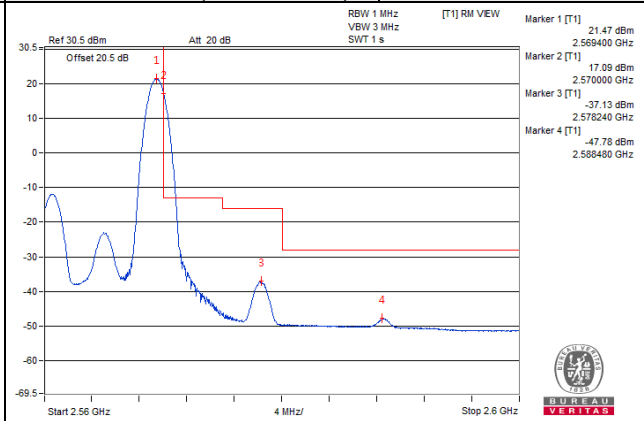

Channel Bandwidth: 10MHz

Channel 40340 (2565.0MHz)

1 RB / 0 RB Offset

Channel 40340 (2565.0MHz)

1 RB / 49 RB Offset

Channel 40340 (2565.0MHz)

50 RB / 0 RB Offset

Channel 40340 (2565.0MHz)

50 RB / 0 RB Offset