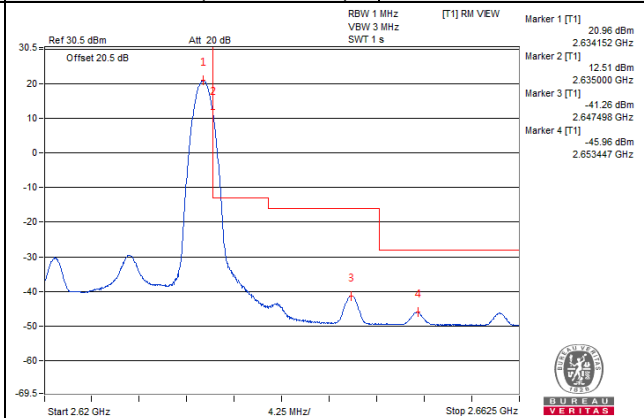

Channel Bandwidth: 15MHz

Channel 40965 (2627.5MHz)

1 RB / 0 RB Offset

Channel 40965 (2627.5MHz)

1 RB / 74 RB Offset