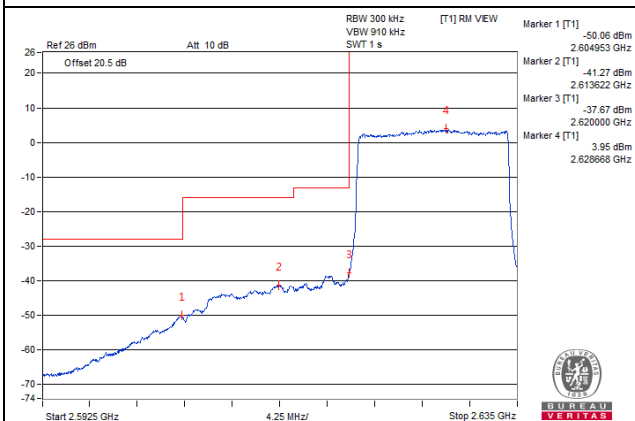

Channel 40965 (2627.5MHz)

75 RB / 0 RB Offset

Channel 40965 (2627.5MHz)

75 RB / 0 RB Offset