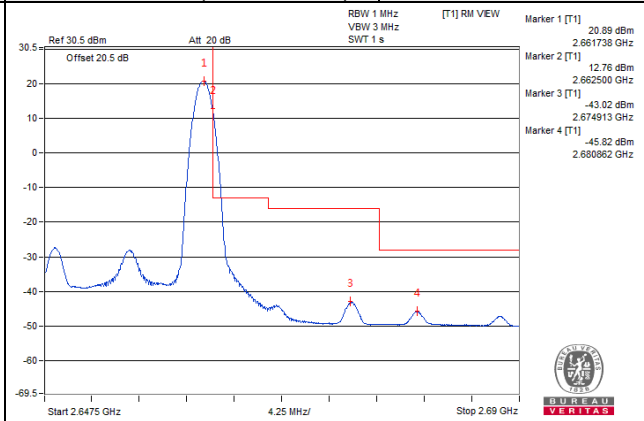

Channel Bandwidth: 15MHz

Channel 41240 (2655.0MHz)

1 RB / 0 RB Offset

Channel 41240 (2655.0MHz)

1 RB / 74 RB Offset