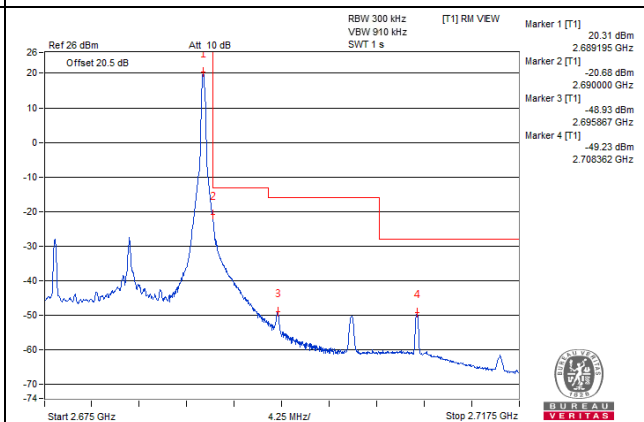

Channel 41240 (2655.0MHz)

75 RB / 0 RB Offset

Channel Bandwidth: 15MHz

Channel 41515 (2682.5MHz)

1 RB / 0 RB Offset

Channel 41515 (2682.5MHz)

1 RB / 74 RB Offset

Channel 41515 (2682.5MHz)