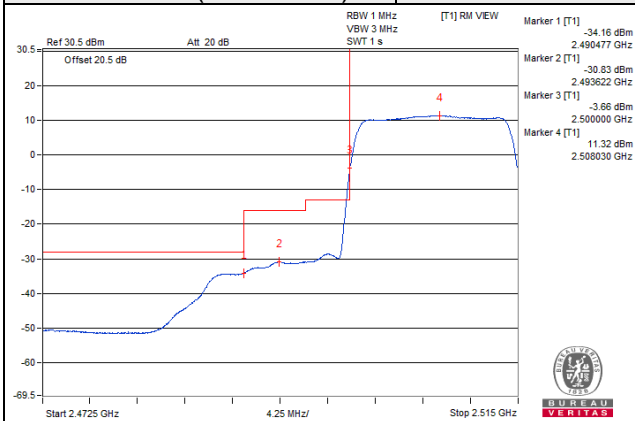

Channel 39765 (2507.5MHz)

1 RB / 0 RB Offset

Channel 39765 (2507.5MHz)

1 RB / 74 RB Offset

Channel 39765 (2507.5MHz)

75 RB / 0 RB Offset

Channel 39765 (2507.5MHz)

75 RB / 0 RB Offset

Channel Bandwidth: 15MHz

Channel 40040 (2535.0MHz)

1 RB / 0 RB Offset

Channel 40040 (2535.0MHz)

1 RB / 74 RB Offset

Channel 40040 (2535.0MHz)

75 RB / 0 RB Offset

Channel 40040 (2535.0MHz)