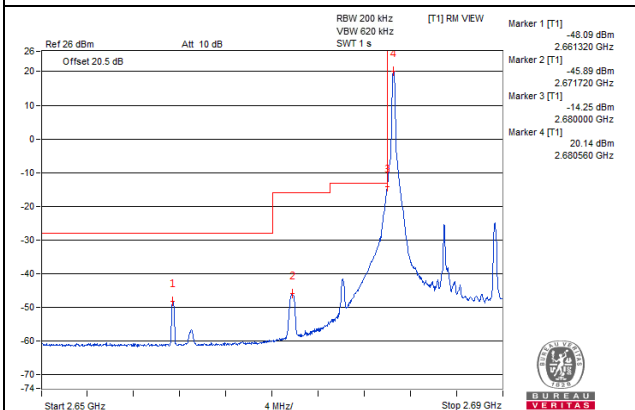

Channel Bandwidth: 10MHz

Channel 41540 (2685.0MHz) | 1 RB / 0 RB Offset

Channel 41540 (2685.0MHz) | 1 RB / 49 RB Offset

Channel 41540 (2685.0MHz) | 50 RB / 0 RB Offset

Channel 41540 (2685.0MHz) | 50 RB / 0 RB Offset