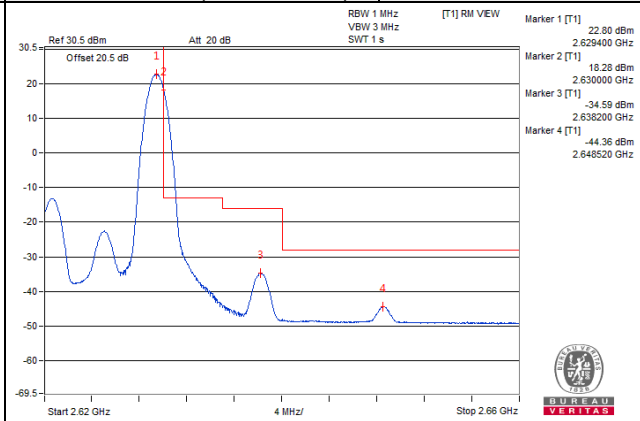

Channel Bandwidth: 10MHz

Channel 40940 (2625.0MHz)

1 RB / 0 RB Offset

Channel 40940 (2625.0MHz)

1 RB / 49 RB Offset

Channel 40940 (2625.0MHz)

50 RB / 0 RB Offset

Channel 40940 (2625.0MHz)

50 RB / 0 RB Offset