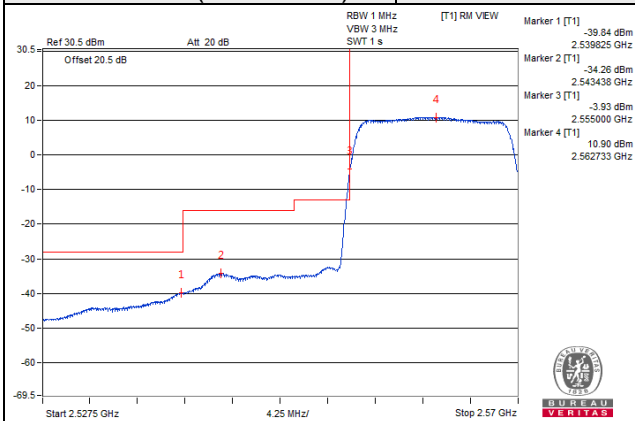

1 RB / 0 RB Offset

Channel 40315 (2562.5MHz)

1 RB / 74 RB Offset

Channel 40315 (2562.5MHz)

75 RB / 0 RB Offset

Channel 40315 (2562.5MHz)

75 RB / 0 RB Offset

Channel Bandwidth: 15MHz