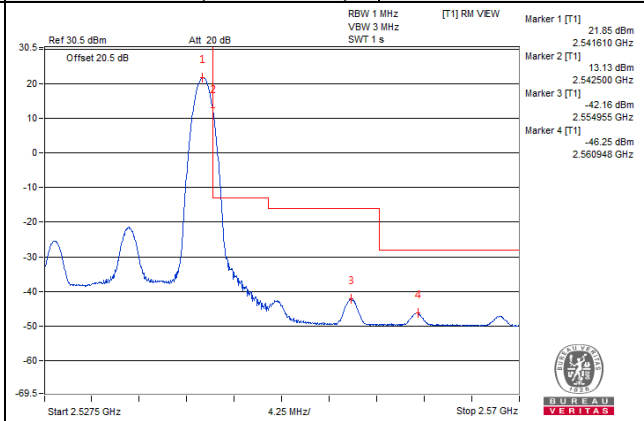

Channel Bandwidth: 15MHz

Channel 40040 (2535.0MHz)

1 RB / 0 RB Offset

Channel 40040 (2535.0MHz)

1 RB / 74 RB Offset