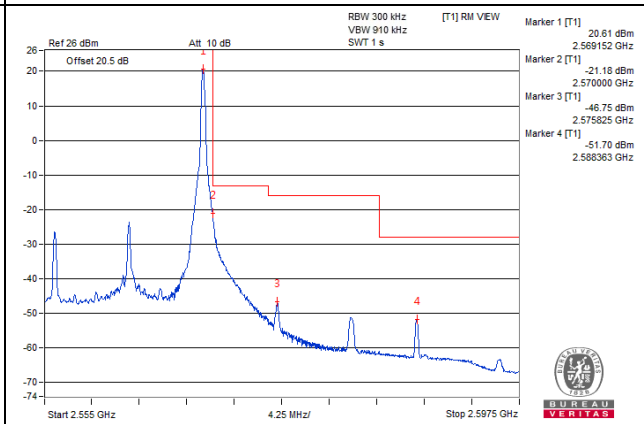

Channel Bandwidth: 15MHz

Channel 40315 (2562.5MHz) | 1 RB / 0 RB Offset | Channel 40315 (2562.5MHz) | 1 RB / 74 RB Offset