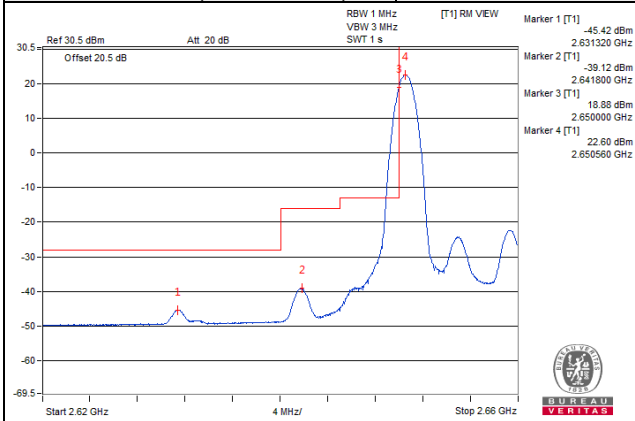

1 RB / 49 RB Offset

Channel 40940 (2625.0MHz)

50 RB / 0 RB Offset

Channel 40940 (2625.0MHz)

50 RB / 0 RB Offset

Channel Bandwidth: 10MHz

Channel 41240 (2655.0MHz) | 1 RB / 0 RB Offset

Channel 41240 (2655.0MHz) | 1 RB / 49 RB Offset