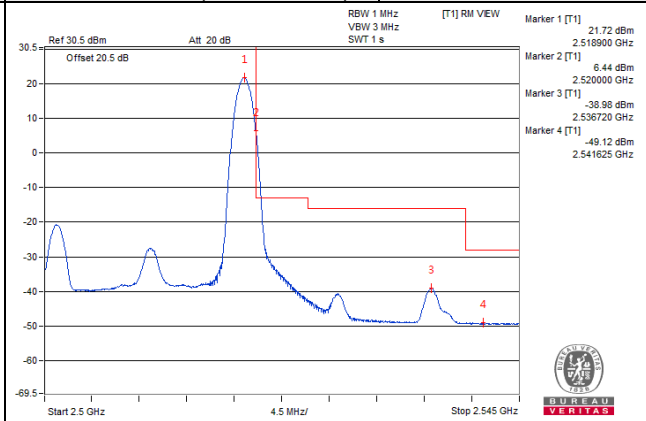

Channel Bandwidth: 20MHz

Channel 39790 (2510.0MHz)

1 RB / 0 RB Offset

Channel 39790 (2510.0MHz)

1 RB / 99 RB Offset

Channel 39790 (2510.0MHz)

100 RB / 0 RB Offset

Channel 39790 (2510.0MHz)

100 RB / 99 RB Offset