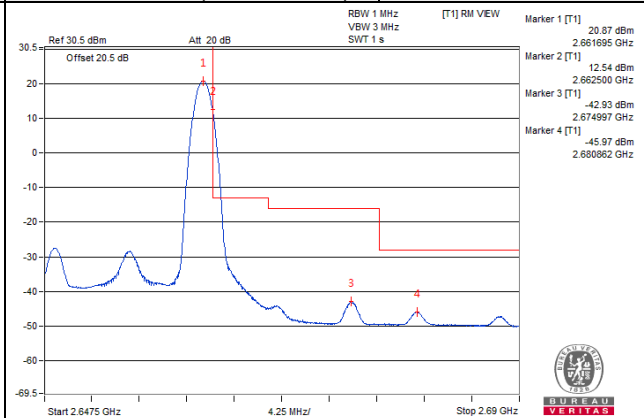

75 RB / 0 RB Offset

Channel Bandwidth: 15MHz

Channel 41240 (2655.0MHz)

1 RB / 0 RB Offset

Channel 41240 (2655.0MHz)

1 RB / 74 RB Offset

Channel 41240 (2655.0MHz)

75 RB / 0 RB Offset