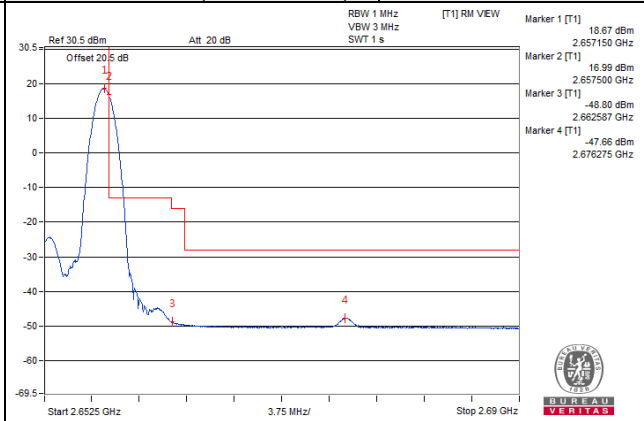

Channel Bandwidth: 5MHz

Channel 41240 (2655.0MHz)

1 RB / 0 RB Offset

Channel 41240 (2655.0MHz)

1 RB / 24 RB Offset