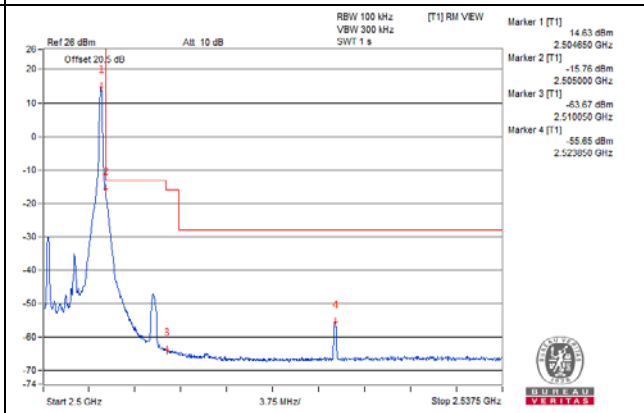

100 RB / 0 RB Offset

Chain 2 / QPSK

Channel Bandwidth: 5MHz

Channel 39715 (2502.5MHz)

1 RB / 0 RB Offset

Channel 39715 (2502.5MHz)

1 RB / 24 RB Offset

Channel 39715 (2502.5MHz)