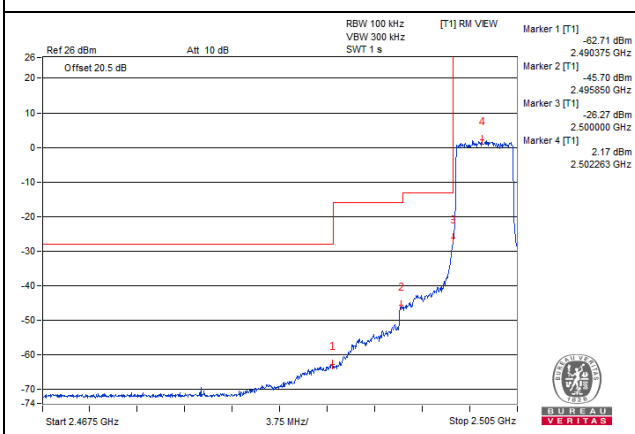

Channel Bandwidth: 20MHz

Channel 41490 (2680.0MHz)

1 RB / 0 RB Offset

Channel 41490 (2680.0MHz)

1 RB / 99 RB Offset

Channel 41490 (2680.0MHz)

100 RB / 0 RB Offset

Channel 41490 (2680.0MHz)

100 RB / 0 RB Offset

Chain 2 / QPSK

Channel Bandwidth: 5MHz

Channel 39715 (2502.5MHz)

1 RB / 0 RB Offset

Channel 39715 (2502.5MHz)

1 RB / 24 RB Offset

Channel 39715 (2502.5MHz)

25 RB / 0 RB Offset

Channel 39715 (2502.5MHz)

25 RB / 0 RB Offset

Channel Bandwidth: 5MHz

Channel 40040 (2535.0MHz)

1 RB / 0 RB Offset

Channel 40040 (2535.0MHz)

1 RB / 24 RB Offset