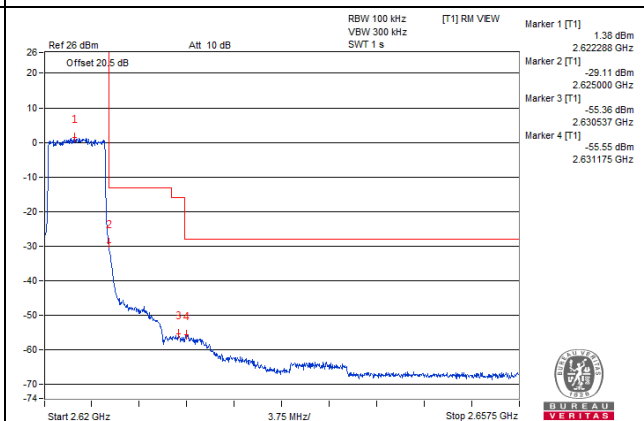

1 RB / 0 RB Offset

Channel 40915 (2622.5MHz)

1 RB / 24 RB Offset

Channel 40915 (2622.5MHz)

25 RB / 0 RB Offset

Channel 40915 (2622.5MHz)

25 RB / 0 RB Offset

Channel Bandwidth: 5MHz