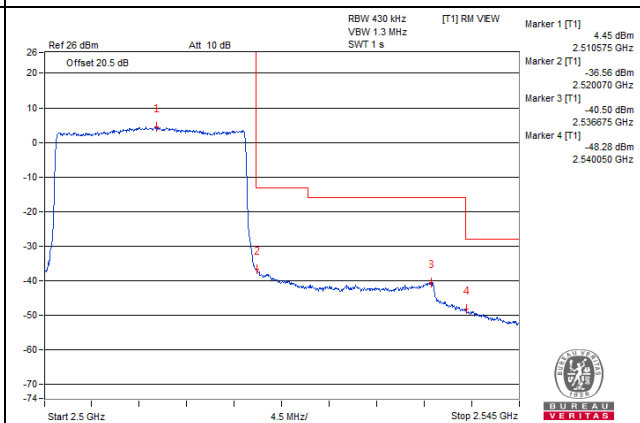

Channel Bandwidth: 20MHz

Channel 39790 (2510.0MHz)

1 RB / 0 RB Offset

Channel 39790 (2510.0MHz)

1 RB / 99 RB Offset

Channel 39790 (2510.0MHz)

100 RB / 0 RB Offset

Channel 39790 (2510.0MHz)

100 RB / 0 RB Offset