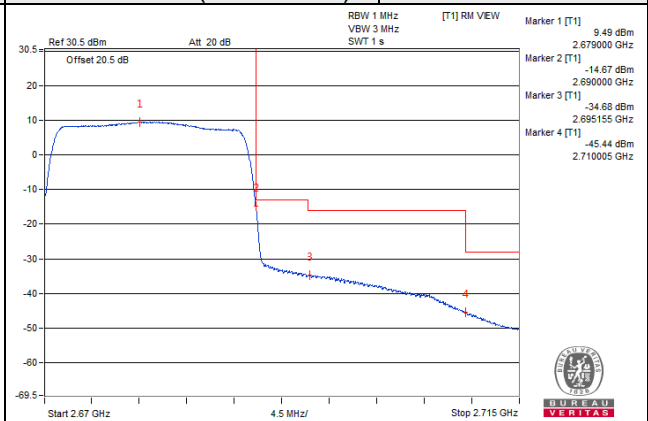

Channel 41490 (2680.0MHz) 100 RB / 0 RB Offset