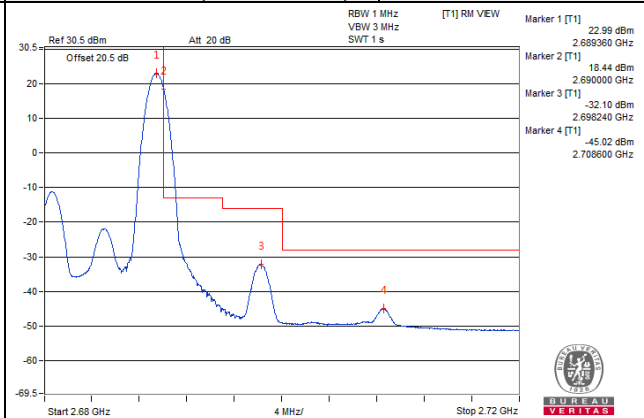

Channel Bandwidth: 10MHz

Channel 41540 (2685.0MHz) | 1 RB / 0 RB Offset

Channel 41540 (2685.0MHz) | 1 RB / 49 RB Offset