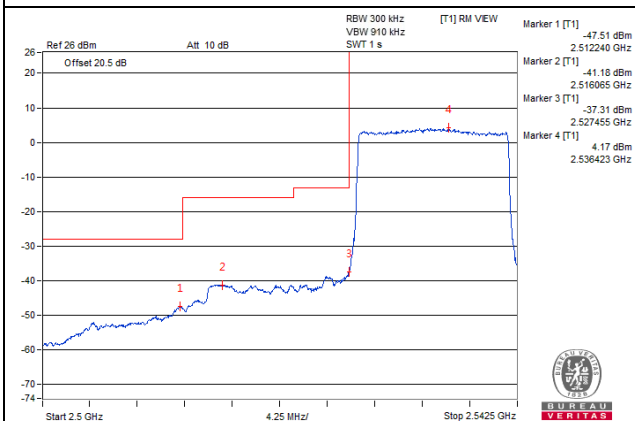

Channel Bandwidth: 15MHz

Channel 40040 (2535.0MHz)

1 RB / 0 RB Offset

Channel 40040 (2535.0MHz)

1 RB / 74 RB Offset

Channel 40040 (2535.0MHz)

75 RB / 0 RB Offset

Channel 40040 (2535.0MHz)

75 RB / 0 RB Offset

Channel Bandwidth: 15MHz

Channel 40315 (2562.5MHz) | 1 RB / 0 RB Offset | Channel 40315 (2562.5MHz) | 1 RB / 74 RB Offset

Channel 40315 (2562.5MHz) | 75 RB / 0 RB Offset | Channel 40315 (2562.5MHz) | 75 RB / 0 RB Offset