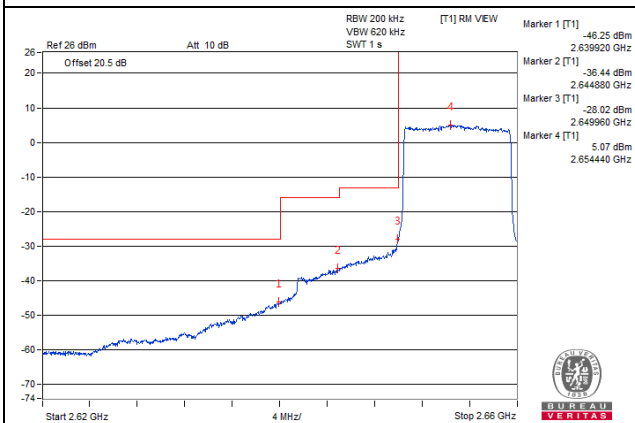

1 RB / 0 RB Offset

Channel 41240 (2655.0MHz)

1 RB / 49 RB Offset

Channel 41240 (2655.0MHz)

50 RB / 0 RB Offset

Channel 41240 (2655.0MHz)

50 RB / 0 RB Offset

Channel Bandwidth: 10MHz