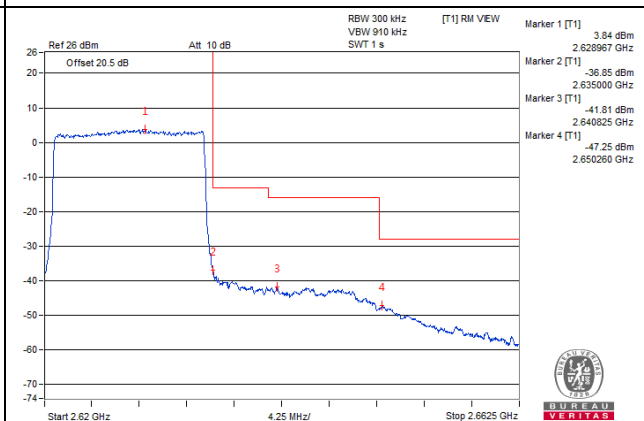

Channel 40965 (2627.5MHz)

75 RB / 0 RB Offset

Channel 40965 (2627.5MHz)

75 RB / 0 RB Offset