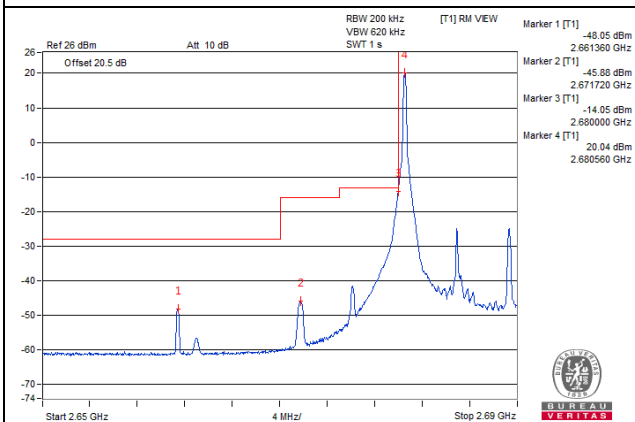

Channel Bandwidth: 10MHz

Channel 41540 (2685.0MHz) | 1 RB / 0 RB Offset

Channel 41540 (2685.0MHz) | 1 RB / 49 RB Offset