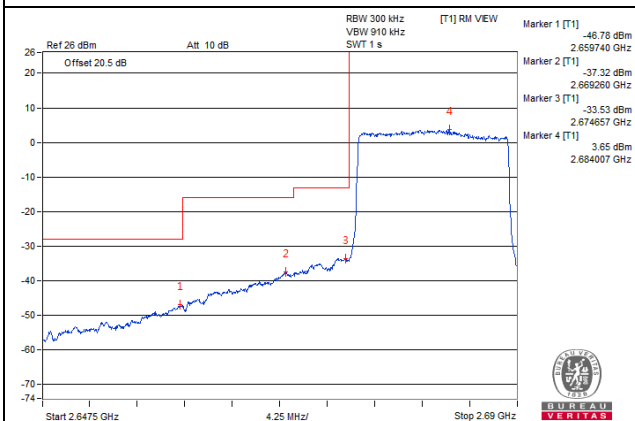

75 RB / 0 RB Offset

Channel Bandwidth: 15MHz

Channel 41515 (2682.5MHz) | 1 RB / 0 RB Offset

Channel 41515 (2682.5MHz) | 1 RB / 74 RB Offset

Channel 41515 (2682.5MHz) | 75 RB / 0 RB Offset

Channel 41515 (2682.5MHz) | 75 RB / 0 RB Offset