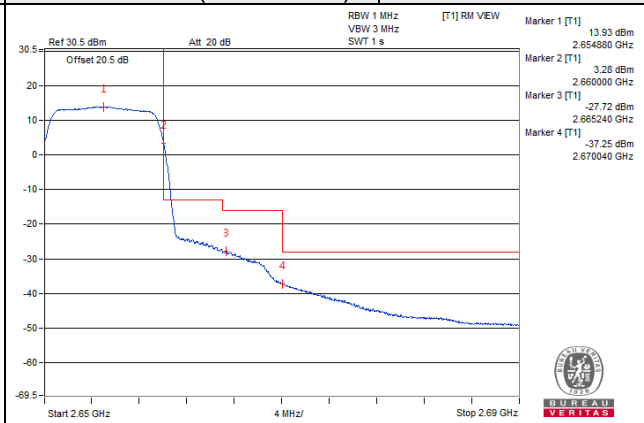

1 RB / 0 RB Offset

Channel 41240 (2655.0MHz)

1 RB / 49 RB Offset

Channel 41240 (2655.0MHz)

50 RB / 0 RB Offset

Channel 41240 (2655.0MHz)

50 RB / 0 RB Offset

Channel Bandwidth: 10MHz