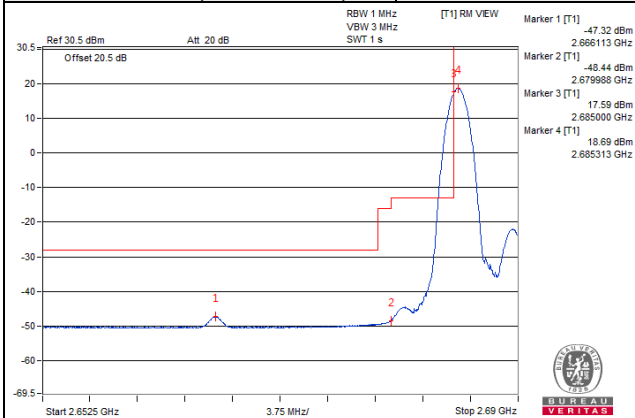

Channel Bandwidth: 5MHz

Channel 41565 (2687.5MHz)

1 RB / 0 RB Offset

Channel 41565 (2687.5MHz)

1 RB / 24 RB Offset