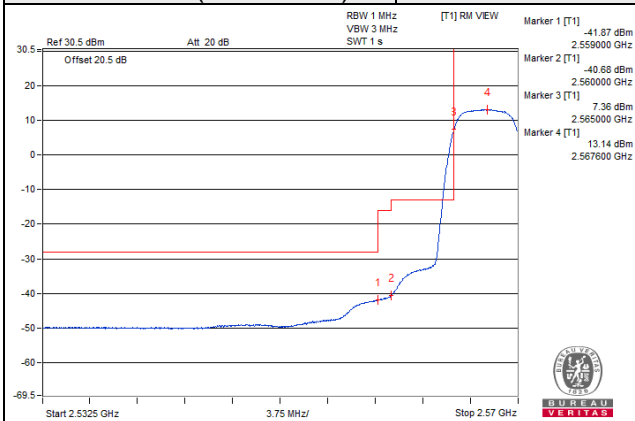

1 RB / 24 RB Offset

Channel 40365 (2567.5MHz)

25 RB / 0 RB Offset

Channel 40365 (2567.5MHz)

25 RB / 0 RB Offset

Channel Bandwidth: 5MHz

Channel 40915 (2622.5MHz)

1 RB / 0 RB Offset