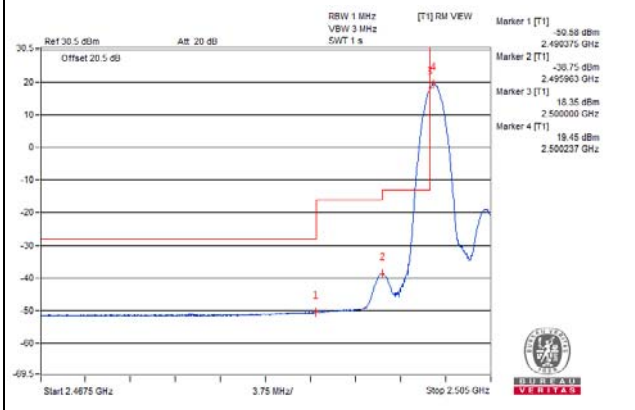

100 RB / 0 RB Offset

Chain 2 / QPSK

Channel Bandwidth: 5MHz

Channel 39715 (2502.5MHz)

1 RB / 0 RB Offset

Channel 39715 (2502.5MHz)

1 RB / 24 RB Offset

Channel 39715 (2502.5MHz)