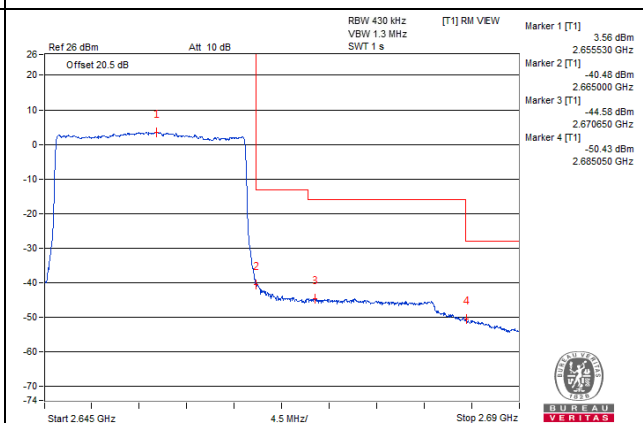

1 RB / 99 RB Offset

Channel 41240 (2655.0MHz)

100 RB / 0 RB Offset

Channel 41240 (2655.0MHz)

100 RB / 0 RB Offset

Channel Bandwidth: 20MHz

Channel 41490 (2680.0MHz) 1 RB / 0 RB Offset

Channel 41490 (2680.0MHz) 1 RB / 99 RB Offset