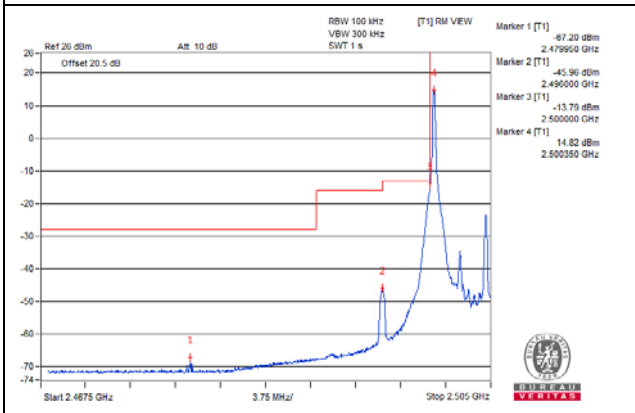

100 RB / 0 RB Offset

Chain 2 / QPSK

Channel Bandwidth: 5MHz

Channel 39715 (2502.5MHz)

1 RB / 0 RB Offset

Channel 39715 (2502.5MHz)

1 RB / 24 RB Offset

Channel 39715 (2502.5MHz)

25 RB / 0 RB Offset

Channel 39715 (2502.5MHz)

25 RB / 0 RB Offset

Channel Bandwidth: 5MHz

Channel 40040 (2535.0MHz)

1 RB / 0 RB Offset

Channel 40040 (2535.0MHz)

1 RB / 24 RB Offset