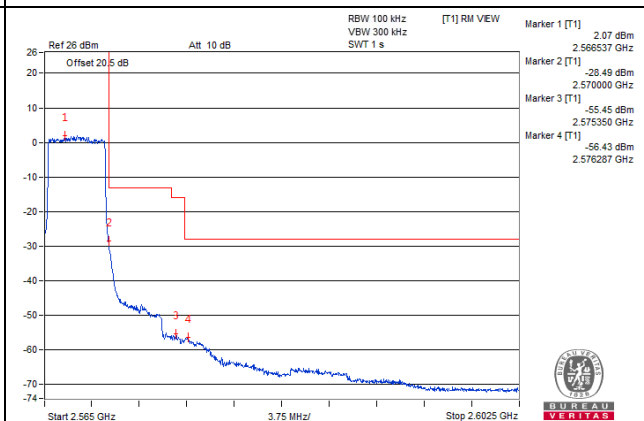

1 RB / 24 RB Offset

Channel 40365 (2567.5MHz)

25 RB / 0 RB Offset

Channel 40365 (2567.5MHz)

25 RB / 0 RB Offset

Channel Bandwidth: 5MHz

Channel 40915 (2622.5MHz)

1 RB / 0 RB Offset