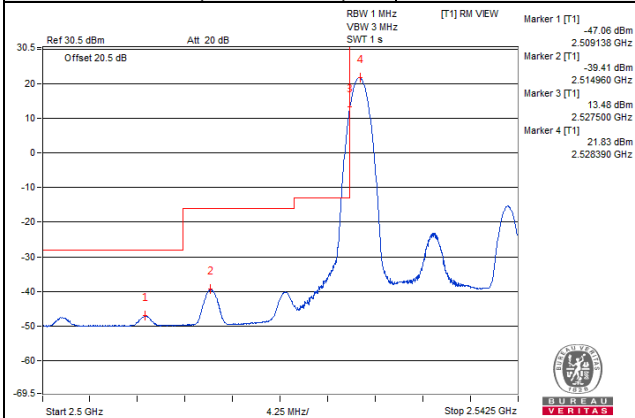

Channel Bandwidth: 15MHz

Channel 40040 (2535.0MHz)

1 RB / 0 RB Offset

Channel 40040 (2535.0MHz)

1 RB / 74 RB Offset