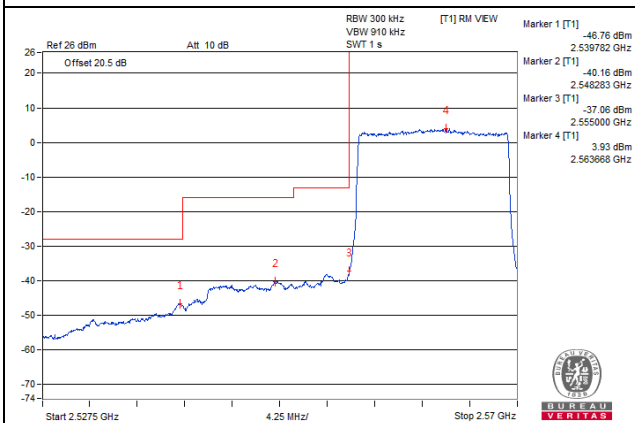

75 RB / 0 RB Offset

Channel Bandwidth: 15MHz

Channel 40315 (2562.5MHz) | 1 RB / 0 RB Offset | Channel 40315 (2562.5MHz) | 1 RB / 74 RB Offset

Channel 40315 (2562.5MHz) | 75 RB / 0 RB Offset | Channel 40315 (2562.5MHz) | 75 RB / 0 RB Offset