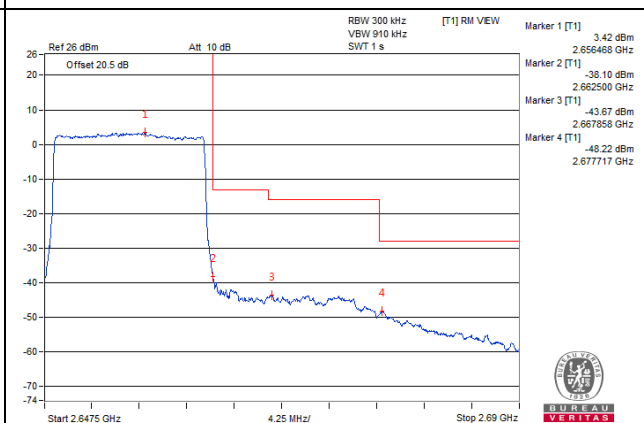

Channel Bandwidth: 15MHz

Channel 41240 (2655.0MHz)

1 RB / 0 RB Offset

Channel 41240 (2655.0MHz)

1 RB / 74 RB Offset

Channel 41240 (2655.0MHz)

75 RB / 0 RB Offset

Channel 41240 (2655.0MHz)

75 RB / 0 RB Offset

Channel Bandwidth: 15MHz

Channel 41515 (2682.5MHz) | 1 RB / 0 RB Offset

Channel 41515 (2682.5MHz) | 1 RB / 74 RB Offset

Channel 41515 (2682.5MHz) | 75 RB / 0 RB Offset

Channel 41515 (2682.5MHz) | 75 RB / 0 RB Offset