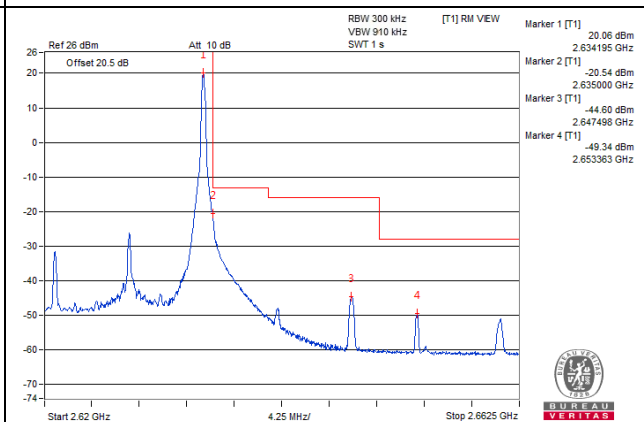

Channel Bandwidth: 15MHz

Channel 40965 (2627.5MHz)

1 RB / 0 RB Offset

Channel 40965 (2627.5MHz)

1 RB / 74 RB Offset