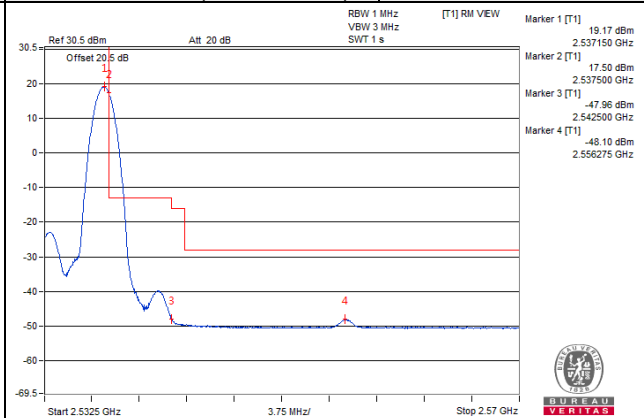

25 RB / 0 RB Offset

Channel 39715 (2502.5MHz)

25 RB / 0 RB Offset

Channel Bandwidth: 5MHz

Channel 40040 (2535.0MHz)

1 RB / 0 RB Offset

Channel 40040 (2535.0MHz)

1 RB / 24 RB Offset