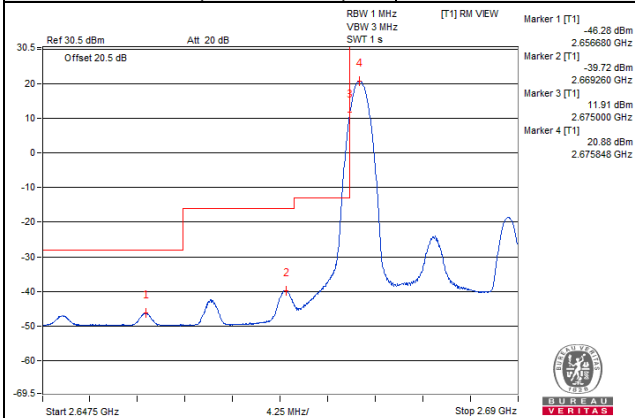

Channel Bandwidth: 15MHz

Channel 41515 (2682.5MHz) | 1 RB / 0 RB Offset

Channel 41515 (2682.5MHz) | 1 RB / 74 RB Offset