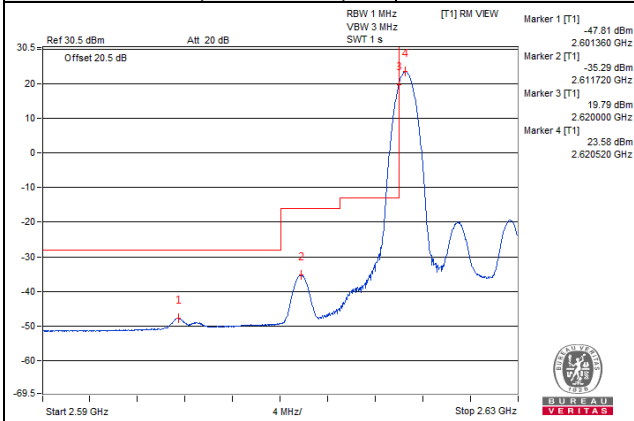

Channel Bandwidth: 10MHz

Channel 40940 (2625.0MHz)

1 RB / 0 RB Offset

Channel 40940 (2625.0MHz)

1 RB / 49 RB Offset

Channel 40940 (2625.0MHz)

50 RB / 0 RB Offset

Channel 40940 (2625.0MHz)

50 RB / 0 RB Offset