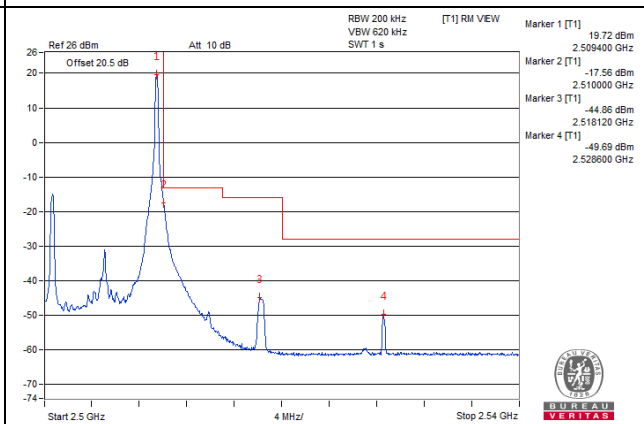

Channel Bandwidth: 10MHz

Channel 39740 (2505.0MHz), 1 RB / 0 RB Offset

1 RB / 0 RB Offset

Channel 39740 (2505.0MHz), 1 RB / 49 RB Offset

1 RB / 49 RB Offset

Channel 39740 (2505.0MHz), 50 RB / 0 RB Offset

50 RB / 0 RB Offset

Channel 39740 (2505.0MHz), 50 RB / 0 RB Offset

50 RB / 0 RB Offset