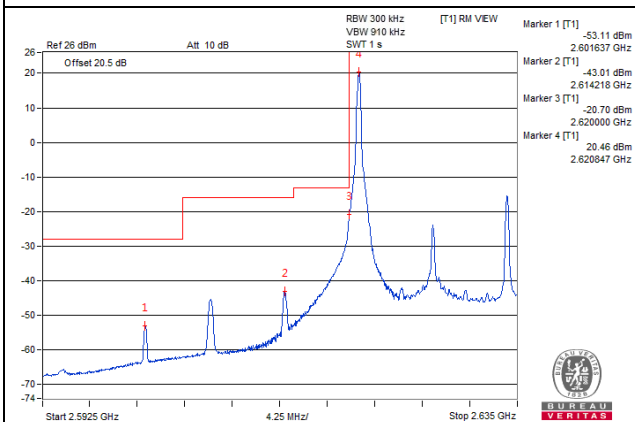

Channel Bandwidth: 15MHz

Channel 40965 (2627.5MHz)

1 RB / 0 RB Offset

Channel 40965 (2627.5MHz)

1 RB / 74 RB Offset