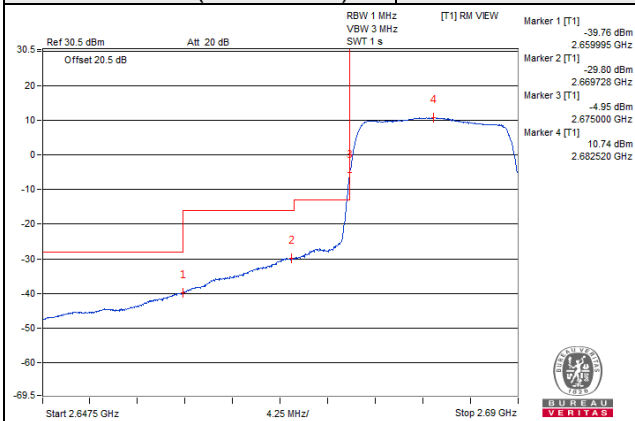

75 RB / 0 RB Offset

Channel Bandwidth: 15MHz

Channel 41515 (2682.5MHz) | 1 RB / 0 RB Offset

Channel 41515 (2682.5MHz) | 1 RB / 74 RB Offset

Channel 41515 (2682.5MHz) | 75 RB / 0 RB Offset

Channel 41515 (2682.5MHz) | 75 RB / 0 RB Offset