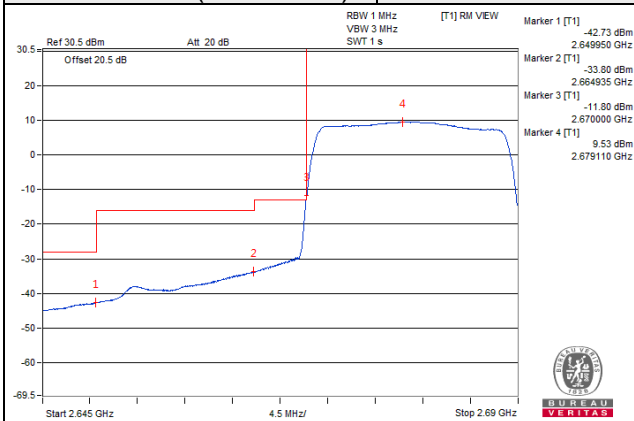

Channel Bandwidth: 20MHz

Channel 41490 (2680.0MHz)

1 RB / 0 RB Offset

Channel 41490 (2680.0MHz)

1 RB / 99 RB Offset

Channel 41490 (2680.0MHz)

100 RB / 0 RB Offset

Channel 41490 (2680.0MHz)

100 RB / 0 RB Offset

Chain 2 / QPSK

Channel Bandwidth: 5MHz

Channel 39715 (2502.5MHz)

1 RB / 0 RB Offset

Channel 39715 (2502.5MHz)

1 RB / 24 RB Offset

Channel 39715 (2502.5MHz)