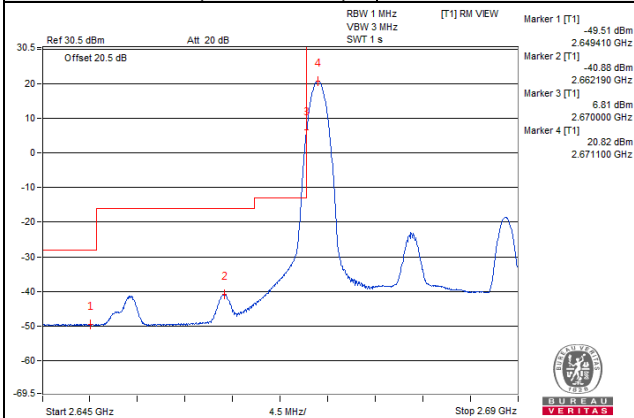

Channel Bandwidth: 20MHz

Channel 41490 (2680.0MHz)

1 RB / 0 RB Offset

Channel 41490 (2680.0MHz)

1 RB / 99 RB Offset