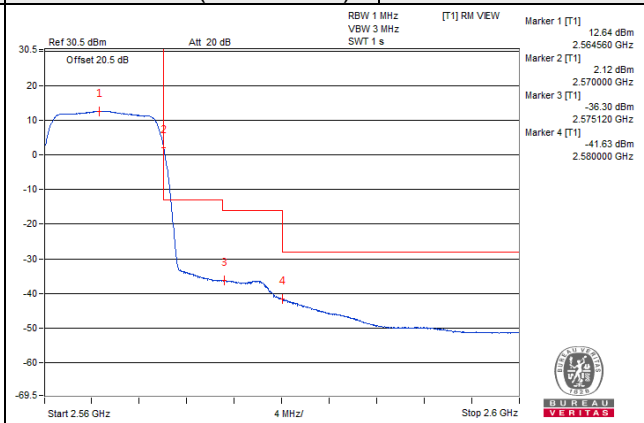

1 RB / 49 RB Offset

Channel 40340 (2565.0MHz)

50 RB / 0 RB Offset

Channel 40340 (2565.0MHz)

50 RB / 0 RB Offset

Channel Bandwidth: 10MHz

Channel 40940 (2625.0MHz)

1 RB / 0 RB Offset