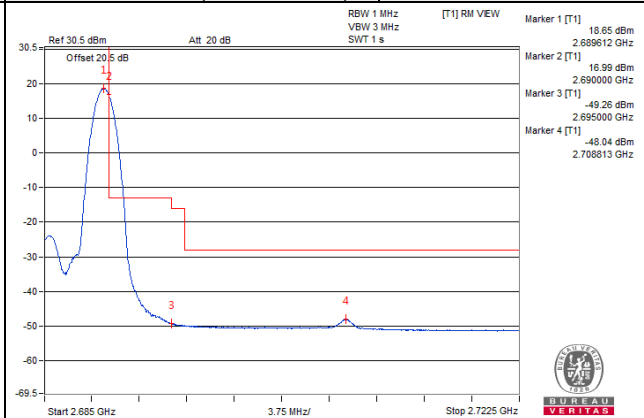

Channel Bandwidth: 5MHz

Channel 41565 (2687.5MHz)

1 RB / 0 RB Offset

Channel 41565 (2687.5MHz)

1 RB / 24 RB Offset