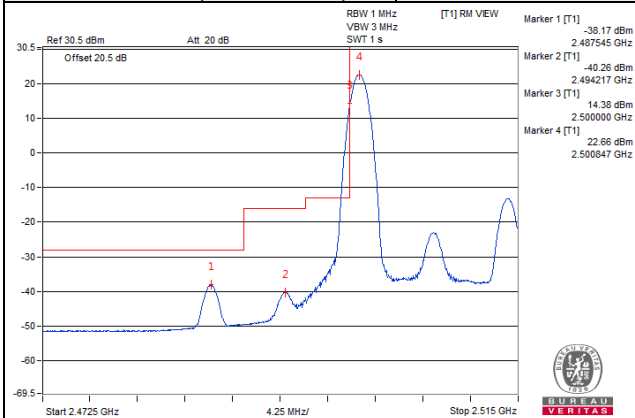

Channel Bandwidth: 15MHz

Channel 39765 (2507.5MHz)

1 RB / 0 RB Offset

Channel 39765 (2507.5MHz)

1 RB / 74 RB Offset