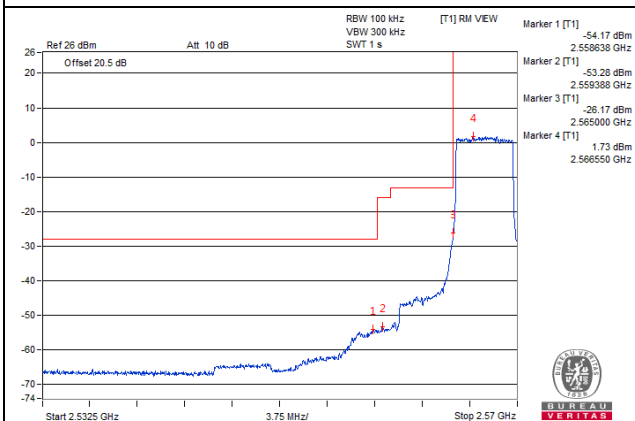

Channel 40365 (2567.5MHz)

1 RB / 24 RB Offset

Channel 40365 (2567.5MHz)

25 RB / 0 RB Offset

Channel 40365 (2567.5MHz)

25 RB / 0 RB Offset

Channel Bandwidth: 5MHz

Channel 40915 (2622.5MHz)