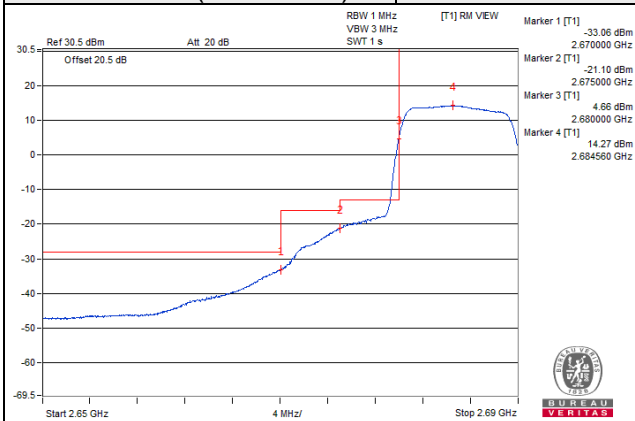

Channel Bandwidth: 10MHz

Channel 41540 (2685.0MHz)

1 RB / 0 RB Offset

Channel 41540 (2685.0MHz)

1 RB / 49 RB Offset

Channel 41540 (2685.0MHz)

50 RB / 0 RB Offset

Channel 41540 (2685.0MHz)

50 RB / 0 RB Offset