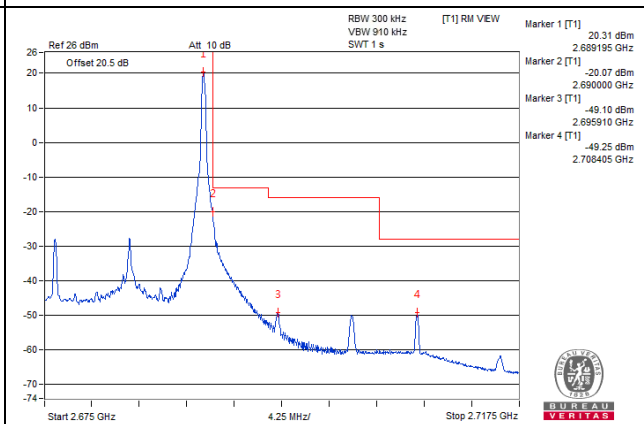

Channel Bandwidth: 15MHz

Channel 41515 (2682.5MHz) | 1 RB / 0 RB Offset

Channel 41515 (2682.5MHz) | 1 RB / 74 RB Offset