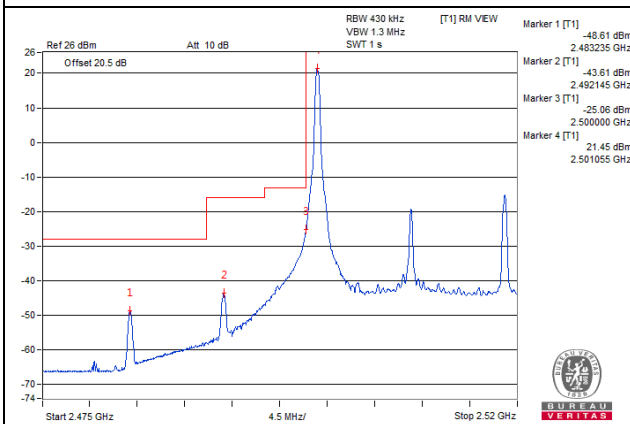

Channel Bandwidth: 20MHz

Channel 39790 (2510.0MHz)

1 RB / 0 RB Offset

Channel 39790 (2510.0MHz)

1 RB / 99 RB Offset

Channel 39790 (2510.0MHz)

100 RB / 0 RB Offset

Channel 39790 (2510.0MHz)

100 RB / 99 RB Offset