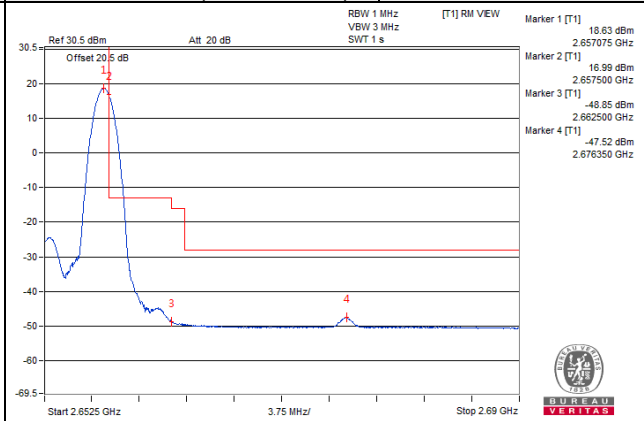

Channel Bandwidth: 5MHz

Channel 41240 (2655.0MHz)

1 RB / 0 RB Offset

Channel 41240 (2655.0MHz)

1 RB / 24 RB Offset