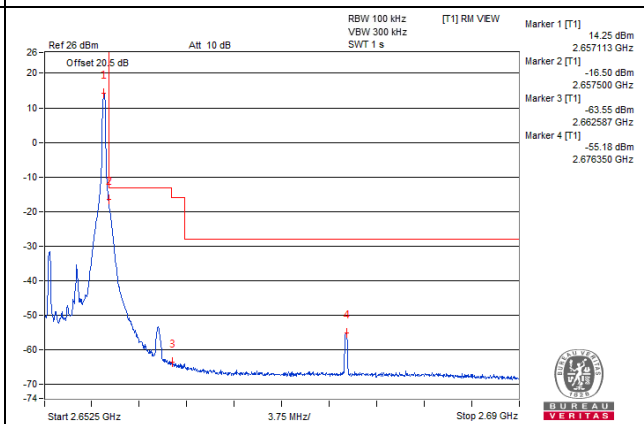

Channel Bandwidth: 5MHz

Channel 41240 (2655.0MHz)

1 RB / 0 RB Offset

Channel 41240 (2655.0MHz)

1 RB / 24 RB Offset