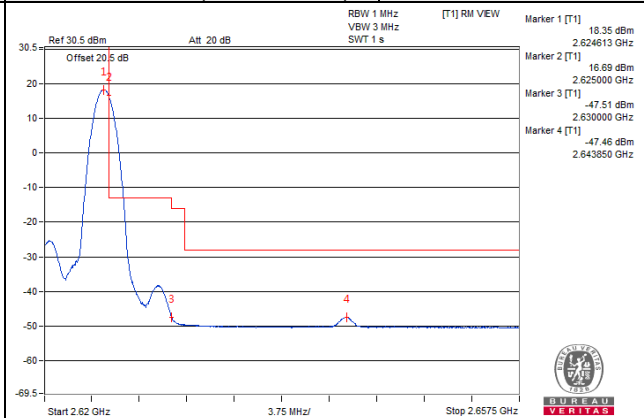

Channel Bandwidth: 5MHz

Channel 40915 (2622.5MHz)

1 RB / 0 RB Offset

Channel 40915 (2622.5MHz)

1 RB / 24 RB Offset