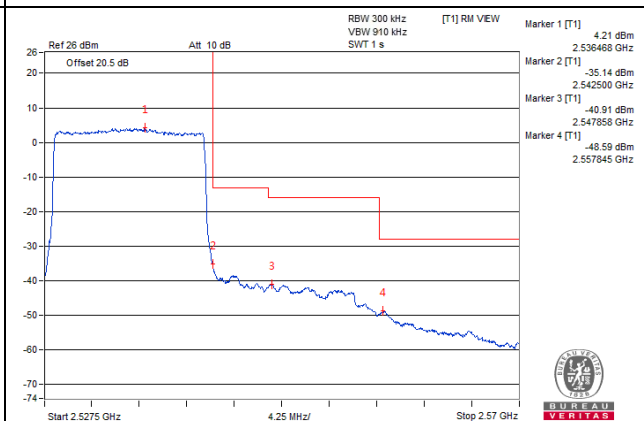

Channel Bandwidth: 15MHz

Channel 40040 (2535.0MHz)

1 RB / 0 RB Offset

Channel 40040 (2535.0MHz)

1 RB / 74 RB Offset

Channel 40040 (2535.0MHz)

75 RB / 0 RB Offset

Channel 40040 (2535.0MHz)

75 RB / 0 RB Offset

Channel Bandwidth: 15MHz

Channel 40315 (2562.5MHz) | 1 RB / 0 RB Offset | Channel 40315 (2562.5MHz) | 1 RB / 74 RB Offset

Channel 40315 (2562.5MHz) | 75 RB / 0 RB Offset | Channel 40315 (2562.5MHz) | 75 RB / 0 RB Offset