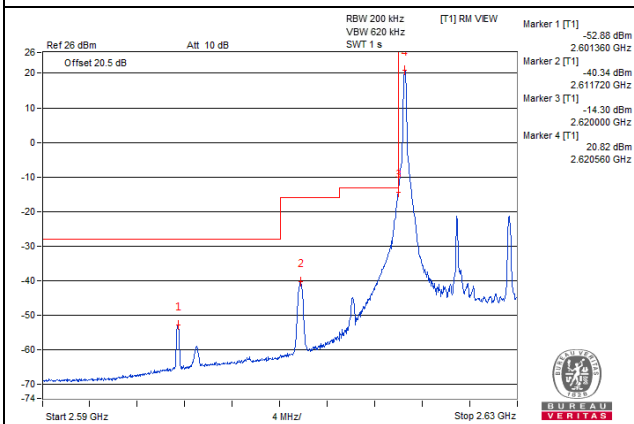

Channel Bandwidth: 10MHz

Channel 40940 (2625.0MHz)

1 RB / 0 RB Offset

Channel 40940 (2625.0MHz)

1 RB / 49 RB Offset

Channel 40940 (2625.0MHz)

50 RB / 0 RB Offset

Channel 40940 (2625.0MHz)

50 RB / 0 RB Offset