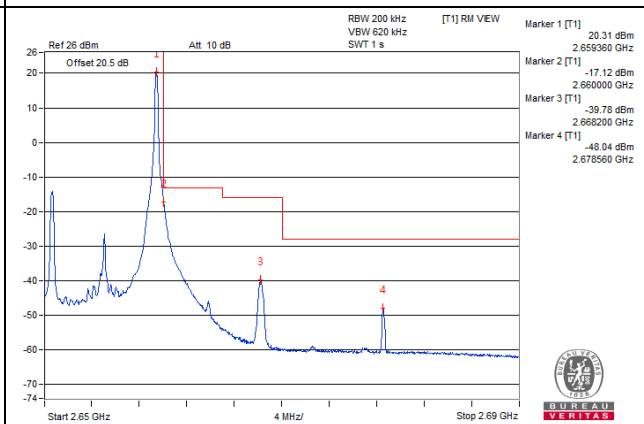

Channel Bandwidth: 10MHz

Channel 41240 (2655.0MHz)

1 RB / 0 RB Offset

Channel 41240 (2655.0MHz)

1 RB / 49 RB Offset

Channel 41240 (2655.0MHz)

50 RB / 0 RB Offset

Channel 41240 (2655.0MHz)

50 RB / 0 RB Offset