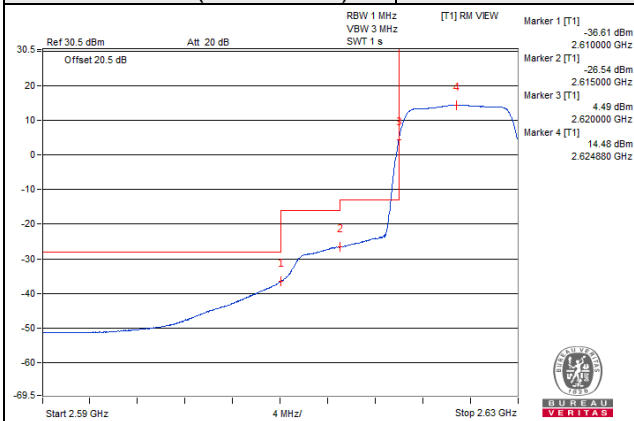

1 RB / 49 RB Offset

Channel 40940 (2625.0MHz)

50 RB / 0 RB Offset

Channel 40940 (2625.0MHz)

50 RB / 0 RB Offset

Channel Bandwidth: 10MHz

Channel 41240 (2655.0MHz) | 1 RB / 0 RB Offset

Channel 41240 (2655.0MHz) | 1 RB / 49 RB Offset