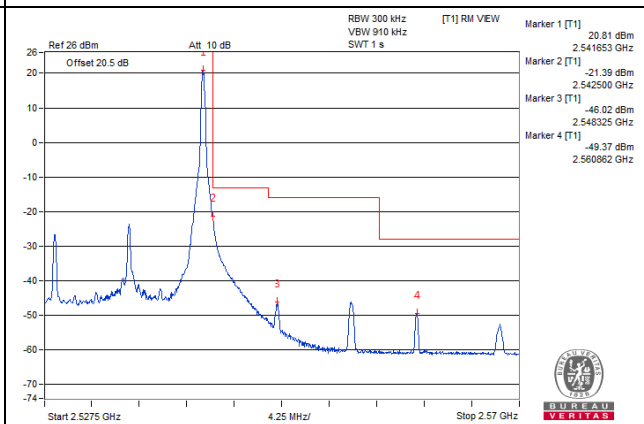

Channel Bandwidth: 15MHz

Channel 40040 (2535.0MHz)

1 RB / 0 RB Offset

Channel 40040 (2535.0MHz)

1 RB / 74 RB Offset