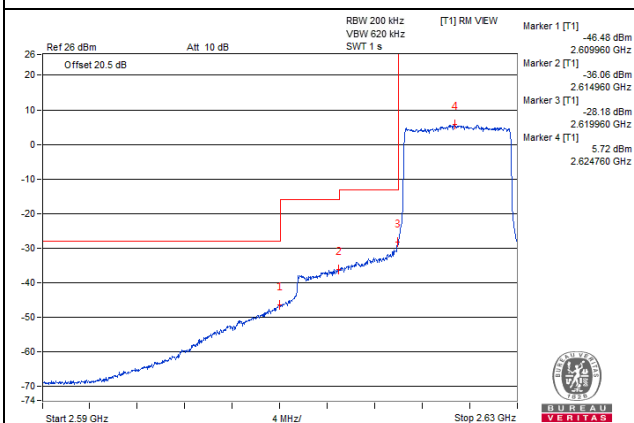

1 RB / 49 RB Offset

Channel 40940 (2625.0MHz)

50 RB / 0 RB Offset

Channel 40940 (2625.0MHz)

50 RB / 0 RB Offset

Channel Bandwidth: 10MHz

Channel 41240 (2655.0MHz) | 1 RB / 0 RB Offset

Channel 41240 (2655.0MHz) | 1 RB / 49 RB Offset