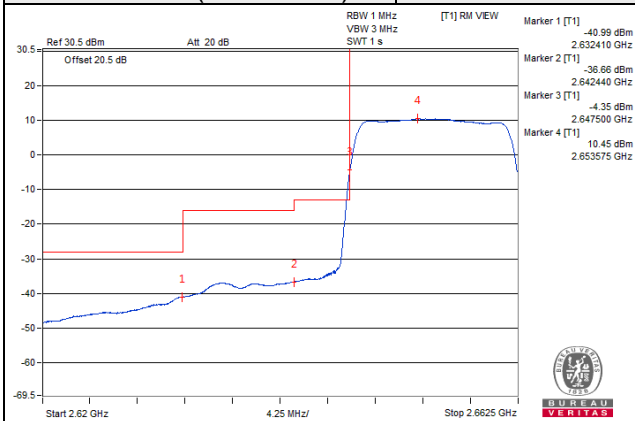

Channel 41240 (2655.0MHz)

75 RB / 0 RB Offset

Channel 41240 (2655.0MHz)

75 RB / 0 RB Offset