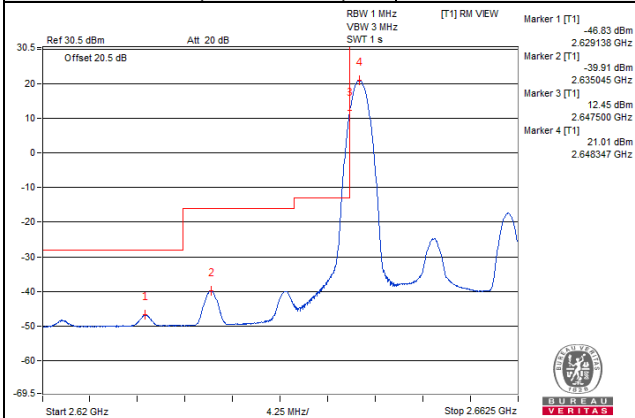

75 RB / 0 RB Offset

Channel Bandwidth: 15MHz

Channel 41240 (2655.0MHz)

1 RB / 0 RB Offset

Channel 41240 (2655.0MHz)

1 RB / 74 RB Offset

Channel 41240 (2655.0MHz)

75 RB / 0 RB Offset