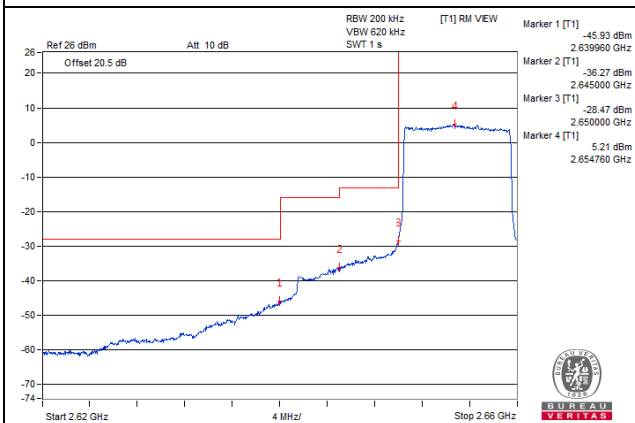

Channel 41240 (2655.0MHz) | 50 RB / 0 RB Offset

Channel 41240 (2655.0MHz) | 50 RB / 0 RB Offset