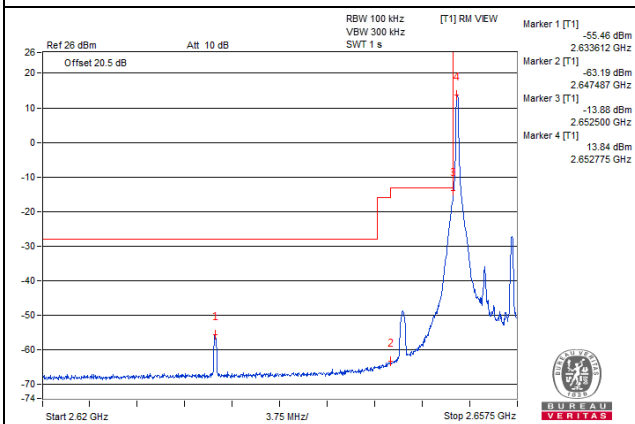

Channel Bandwidth: 5MHz

Channel 41240 (2655.0MHz)

1 RB / 0 RB Offset

Channel 41240 (2655.0MHz)

1 RB / 24 RB Offset