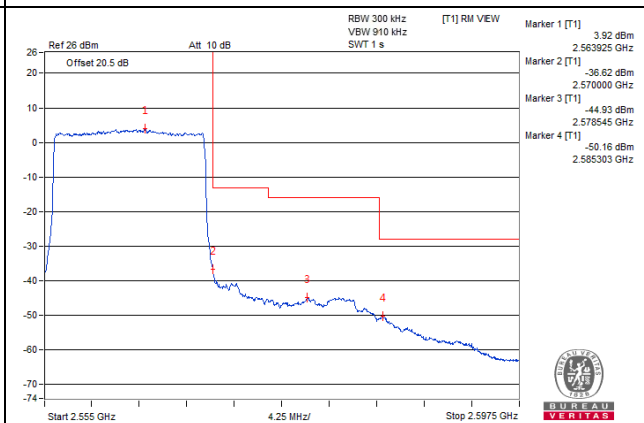

75 RB / 0 RB Offset

Channel Bandwidth: 15MHz

Channel 40315 (2562.5MHz) | 1 RB / 0 RB Offset | Channel 40315 (2562.5MHz) | 1 RB / 74 RB Offset

Channel 40315 (2562.5MHz) | 75 RB / 0 RB Offset | Channel 40315 (2562.5MHz) | 75 RB / 0 RB Offset

Channel Bandwidth: 15MHz

Channel 40965 (2627.5MHz)

1 RB / 0 RB Offset

Channel 40965 (2627.5MHz)

1 RB / 74 RB Offset

Channel 40965 (2627.5MHz)

75 RB / 0 RB Offset

Channel 40965 (2627.5MHz)