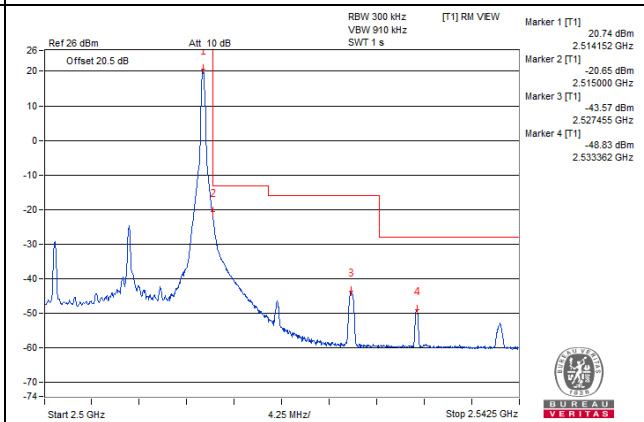

Channel Bandwidth: 15MHz

Channel 39765 (2507.5MHz)

1 RB / 0 RB Offset

Channel 39765 (2507.5MHz)

1 RB / 74 RB Offset