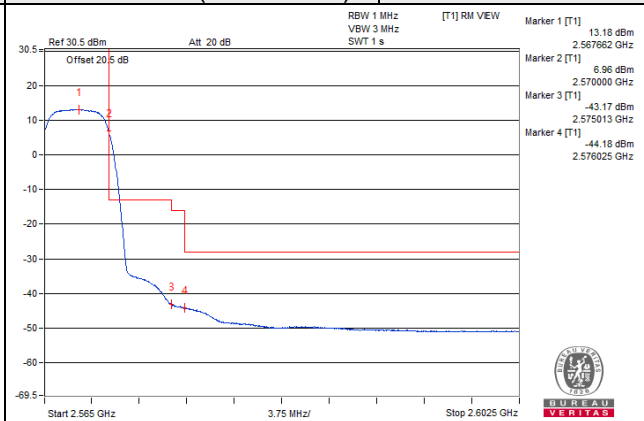

Channel 40365 (2567.5MHz)

1 RB / 24 RB Offset

Channel 40365 (2567.5MHz)

25 RB / 0 RB Offset

Channel 40365 (2567.5MHz)

25 RB / 0 RB Offset

Channel Bandwidth: 5MHz

Channel 40915 (2622.5MHz)