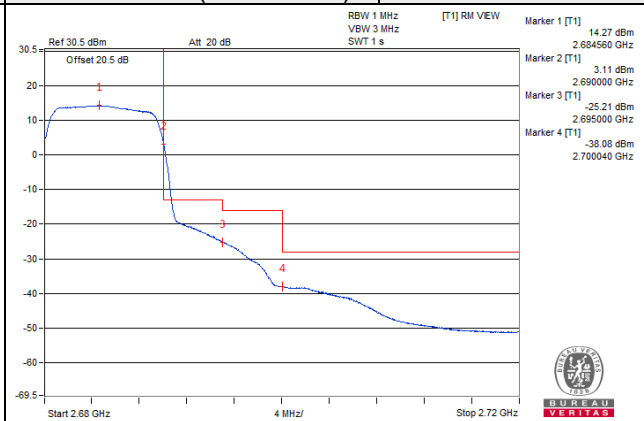

Channel Bandwidth: 10MHz

Channel 41540 (2685.0MHz)

1 RB / 0 RB Offset

Channel 41540 (2685.0MHz)

1 RB / 49 RB Offset

Channel 41540 (2685.0MHz)

50 RB / 0 RB Offset

Channel 41540 (2685.0MHz)

50 RB / 0 RB Offset