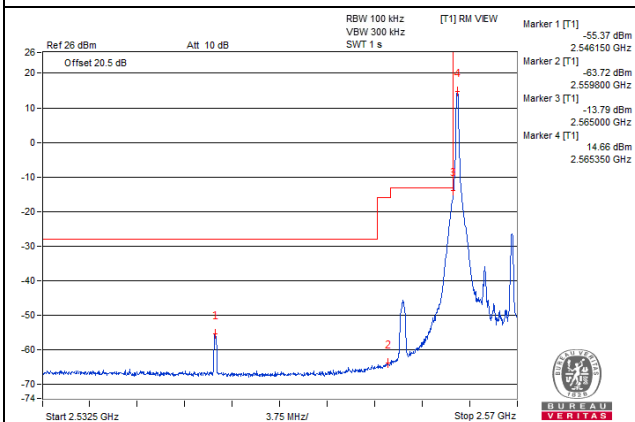

Channel Bandwidth: 5MHz

Channel 40365 (2567.5MHz)

1 RB / 0 RB Offset

Channel 40365 (2567.5MHz)

1 RB / 24 RB Offset