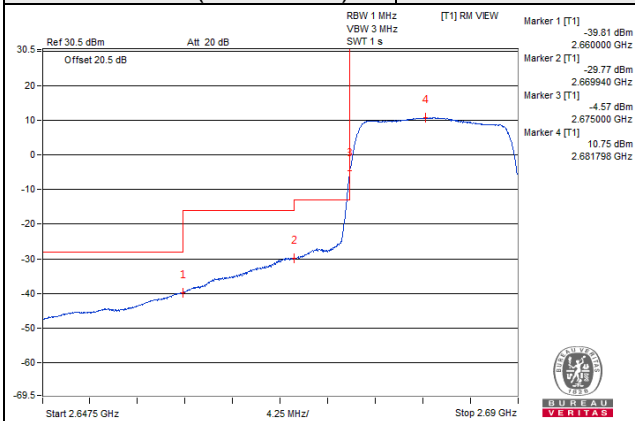

Channel 41515 (2682.5MHz)

75 RB / 0 RB Offset

Channel 41515 (2682.5MHz)

75 RB / 0 RB Offset