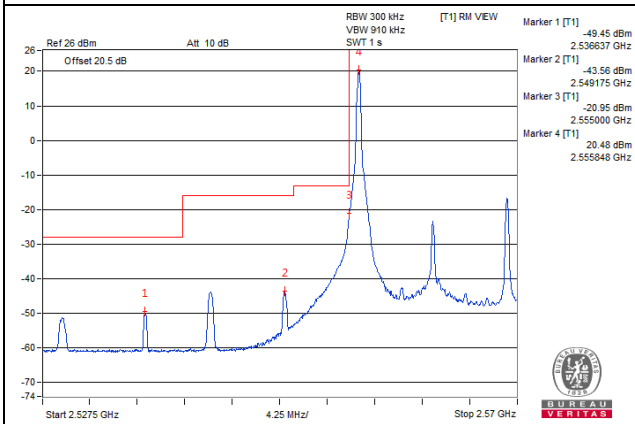

Channel Bandwidth: 15MHz

Channel 40315 (2562.5MHz) | 1 RB / 0 RB Offset | Channel 40315 (2562.5MHz) | 1 RB / 74 RB Offset