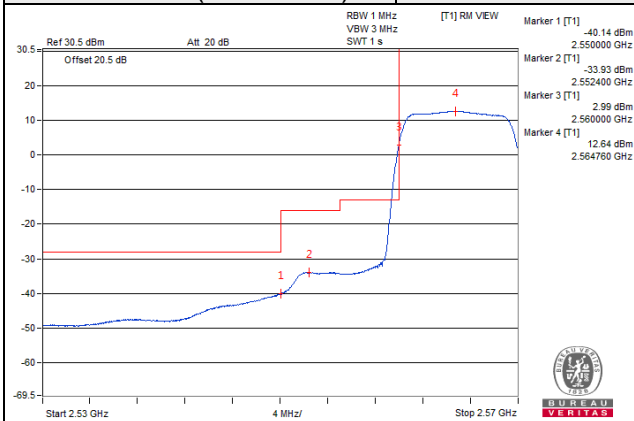

Channel Bandwidth: 10MHz

Channel 40340 (2565.0MHz)

1 RB / 0 RB Offset

Channel 40340 (2565.0MHz)

1 RB / 49 RB Offset

Channel 40340 (2565.0MHz)

50 RB / 0 RB Offset

Channel 40340 (2565.0MHz)

50 RB / 0 RB Offset