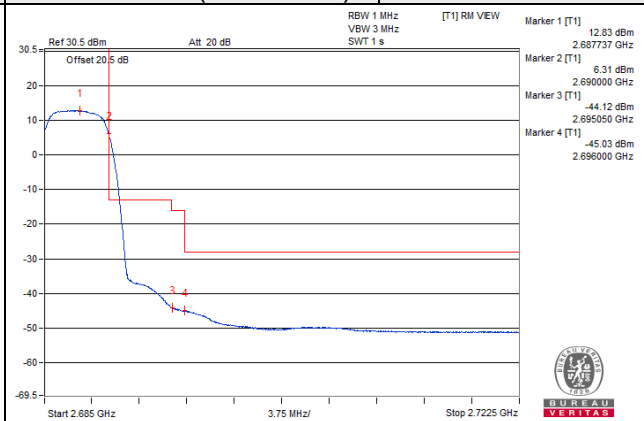

Channel 41565 (2687.5MHz)

25 RB / 0 RB Offset

Channel 41565 (2687.5MHz)

25 RB / 0 RB Offset