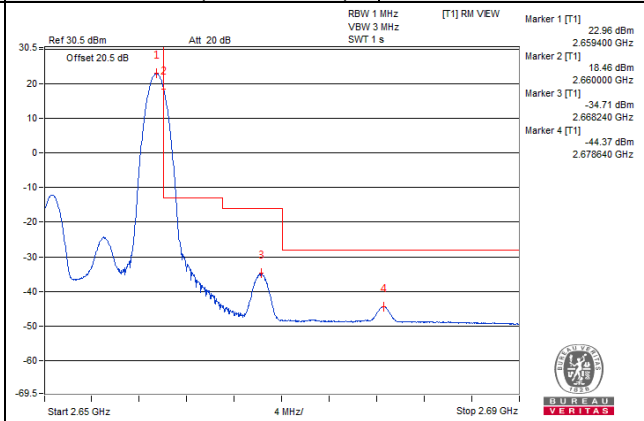

1 RB / 49 RB Offset

Channel 40940 (2625.0MHz)

50 RB / 0 RB Offset

Channel 40940 (2625.0MHz)

50 RB / 0 RB Offset

Channel Bandwidth: 10MHz

Channel 41240 (2655.0MHz) | 1 RB / 0 RB Offset

Channel 41240 (2655.0MHz) | 1 RB / 49 RB Offset