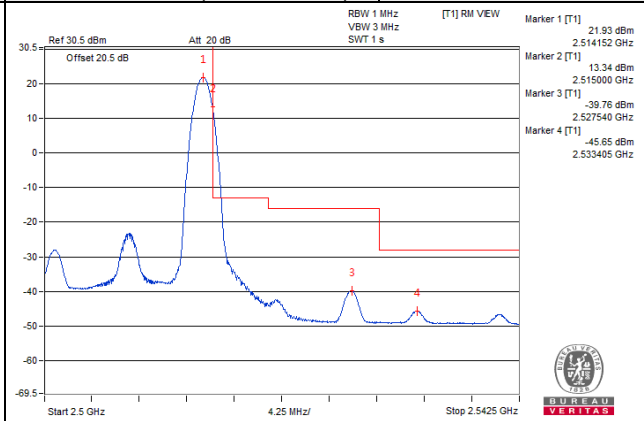

Channel Bandwidth: 15MHz

Channel 39765 (2507.5MHz)

1 RB / 0 RB Offset

Channel 39765 (2507.5MHz)

1 RB / 74 RB Offset