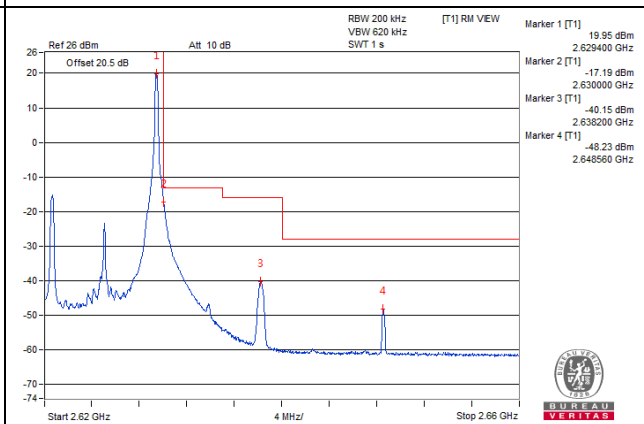

Channel Bandwidth: 10MHz

Channel 40940 (2625.0MHz)

1 RB / 0 RB Offset

Channel 40940 (2625.0MHz)

1 RB / 49 RB Offset

Channel 40940 (2625.0MHz)

50 RB / 0 RB Offset

Channel 40940 (2625.0MHz)

50 RB / 0 RB Offset