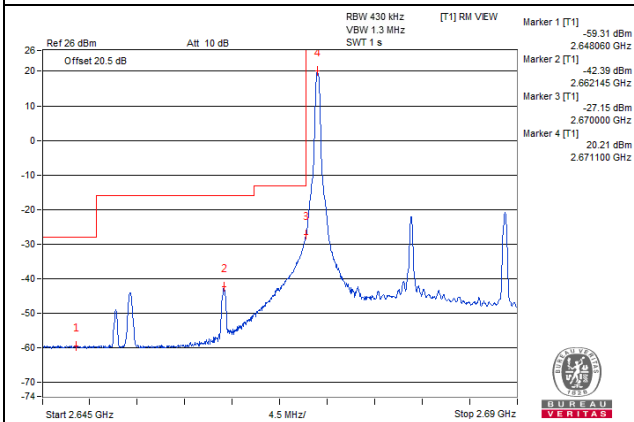

1 RB / 99 RB Offset

Channel 41240 (2655.0MHz)

100 RB / 0 RB Offset

Channel 41240 (2655.0MHz)

100 RB / 0 RB Offset

Channel Bandwidth: 20MHz

Channel 41490 (2680.0MHz) 1 RB / 0 RB Offset

Channel 41490 (2680.0MHz) 1 RB / 99 RB Offset