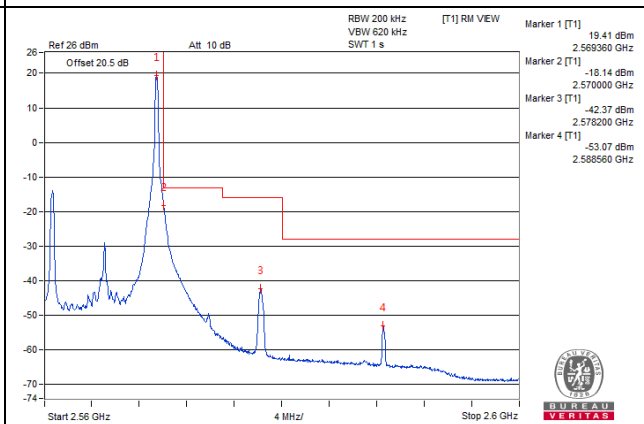

Channel Bandwidth: 10MHz

Channel 40340 (2565.0MHz)

1 RB / 0 RB Offset

Channel 40340 (2565.0MHz)

1 RB / 49 RB Offset

Channel 40340 (2565.0MHz)

50 RB / 0 RB Offset

Channel 40340 (2565.0MHz)

50 RB / 0 RB Offset