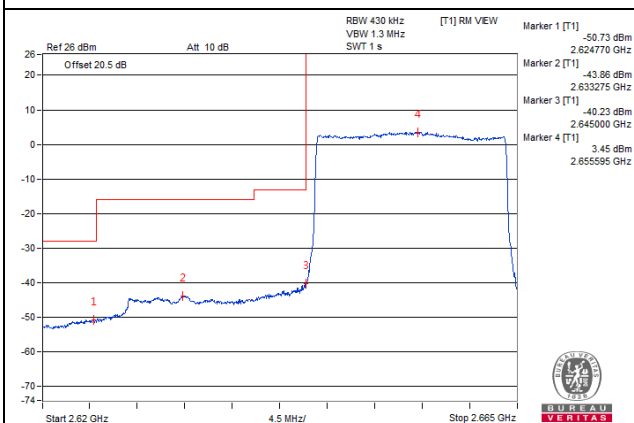

1 RB / 99 RB Offset

Channel 41240 (2655.0MHz)

100 RB / 0 RB Offset

Channel 41240 (2655.0MHz)

100 RB / 0 RB Offset

Channel Bandwidth: 20MHz

Channel 41490 (2680.0MHz) 1 RB / 0 RB Offset

Channel 41490 (2680.0MHz) 1 RB / 99 RB Offset