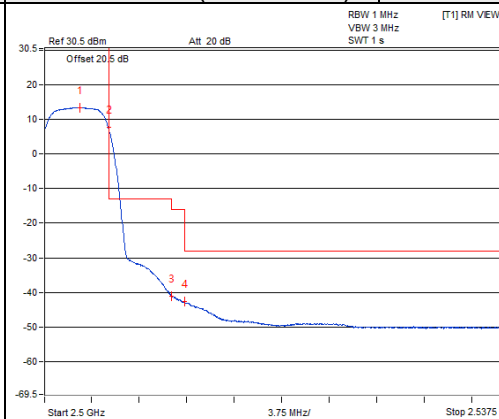

Channel 41490 (2680.0MHz) 100 RB / 0 RB Offset

Channel 41490 (2680.0MHz) 100 RB / 0 RB Offset

Chain 3 / QPSK

Channel Bandwidth: 5MHz

Channel 39715 (2502.5MHz)

1 RB / 0 RB Offset

Channel 39715 (2502.5MHz)

1 RB / 24 RB Offset

Channel 39715 (2502.5MHz)

25 RB / 0 RB Offset

Channel 39715 (2502.5MHz)

25 RB / 0 RB Offset

Channel Bandwidth: 5MHz

Channel 40040 (2535.0MHz)

1 RB / 0 RB Offset

Channel 40040 (2535.0MHz)