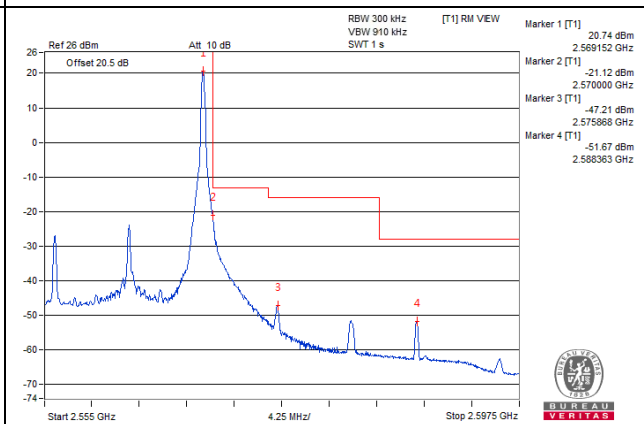

Channel Bandwidth: 15MHz

Channel 40315 (2562.5MHz)

1 RB / 0 RB Offset

Channel 40315 (2562.5MHz)

1 RB / 74 RB Offset