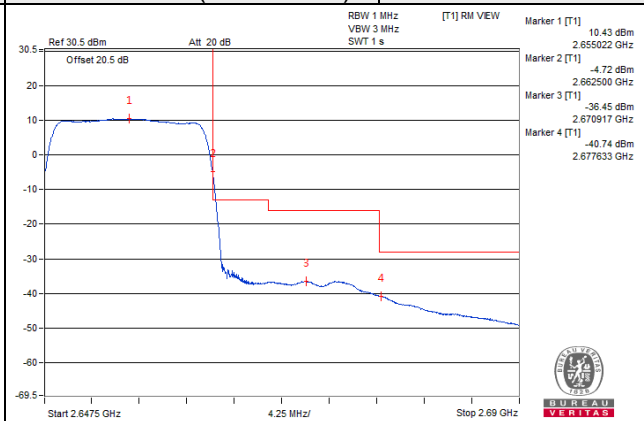

Channel 41240 (2655.0MHz)

75 RB / 0 RB Offset

Channel 41240 (2655.0MHz)

75 RB / 0 RB Offset