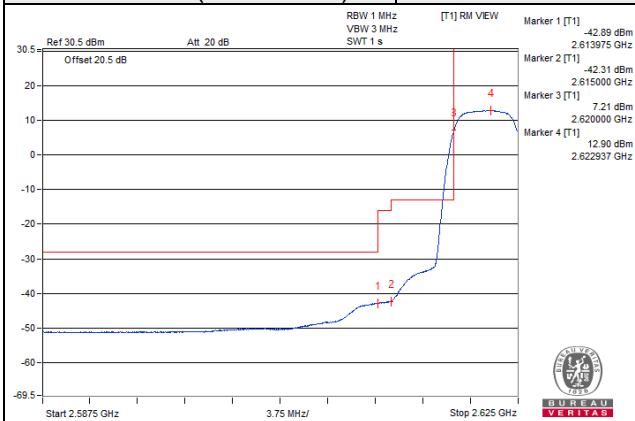

Channel 40915 (2622.5MHz)

1 RB / 24 RB Offset

Channel 40915 (2622.5MHz)

25 RB / 0 RB Offset

Channel 40915 (2622.5MHz)

25 RB / 0 RB Offset

Channel Bandwidth: 5MHz

Channel 41240 (2655.0MHz)