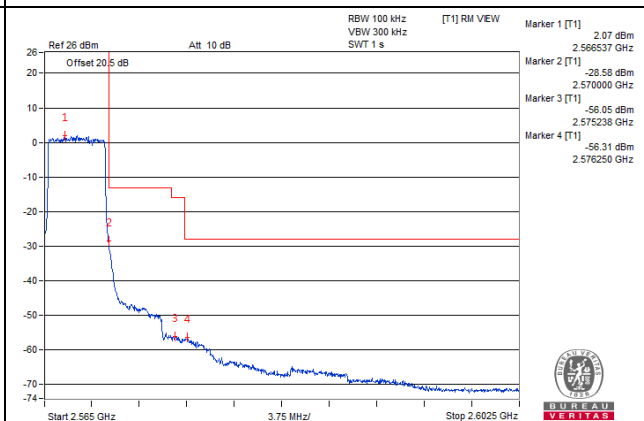

Channel 40365 (2567.5MHz)

1 RB / 24 RB Offset

Channel 40365 (2567.5MHz)

25 RB / 0 RB Offset

Channel 40365 (2567.5MHz)

25 RB / 0 RB Offset

Channel Bandwidth: 5MHz

Channel 40915 (2622.5MHz)