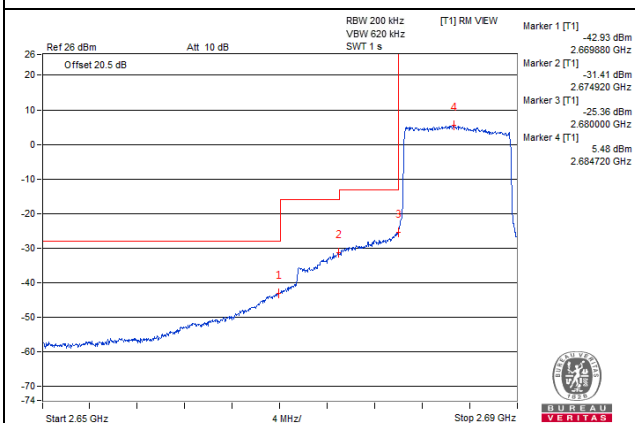

Channel Bandwidth: 10MHz

Channel 41540 (2685.0MHz)

1 RB / 0 RB Offset

Channel 41540 (2685.0MHz)

1 RB / 49 RB Offset

Channel 41540 (2685.0MHz)

50 RB / 0 RB Offset

Channel 41540 (2685.0MHz)

50 RB / 0 RB Offset