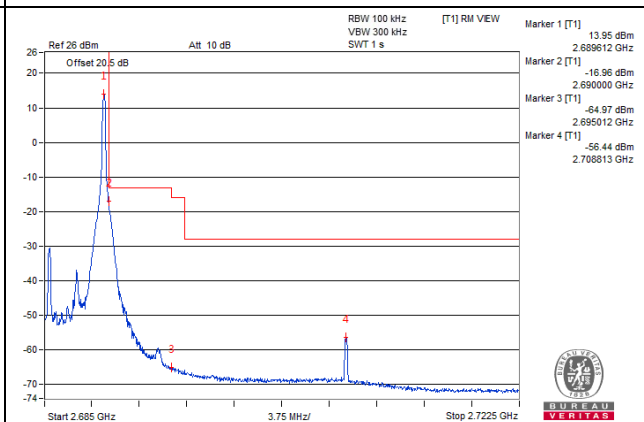

Channel Bandwidth: 5MHz

Channel 41565 (2687.5MHz)

1 RB / 0 RB Offset

Channel 41565 (2687.5MHz)

1 RB / 24 RB Offset