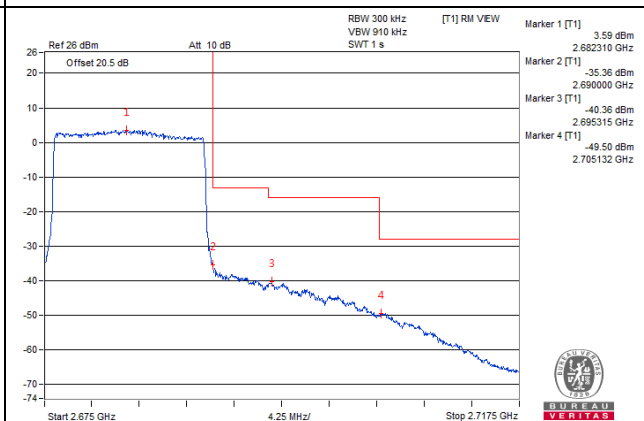

Channel 41240 (2655.0MHz)

75 RB / 0 RB Offset

Channel Bandwidth: 15MHz

Channel 41515 (2682.5MHz)

1 RB / 0 RB Offset

Channel 41515 (2682.5MHz)

1 RB / 74 RB Offset

Channel 41515 (2682.5MHz)

75 RB / 0 RB Offset

Channel 41515 (2682.5MHz)

75 RB / 0 RB Offset

Channel Bandwidth: 20MHz

Channel 39790 (2510.0MHz)

1 RB / 0 RB Offset

Channel 39790 (2510.0MHz)

1 RB / 99 RB Offset