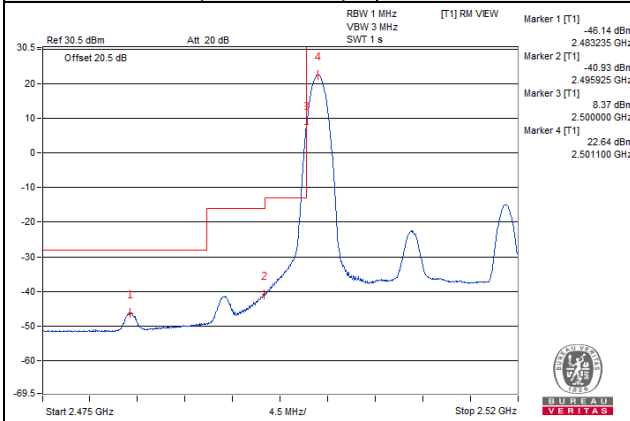

75 RB / 0 RB Offset

Channel 41515 (2682.5MHz)

75 RB / 0 RB Offset

Channel Bandwidth: 20MHz

Channel 39790 (2510.0MHz)

1 RB / 0 RB Offset

Channel 39790 (2510.0MHz)

1 RB / 99 RB Offset