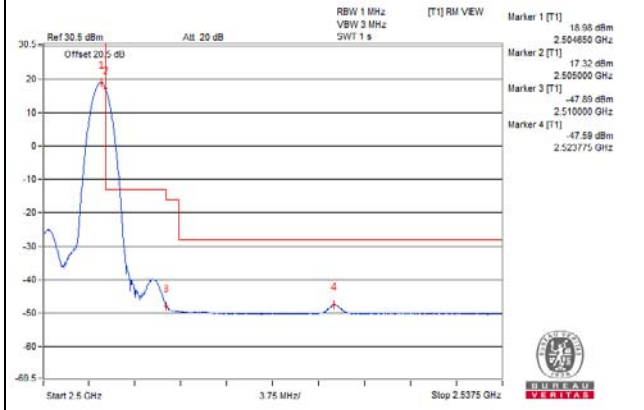

100 RB / 0 RB Offset

Chain 2 / QPSK

Channel Bandwidth: 5MHz

Channel 39715 (2502.5MHz)

1 RB / 0 RB Offset

Channel 39715 (2502.5MHz)

1 RB / 24 RB Offset

Channel 39715 (2502.5MHz)