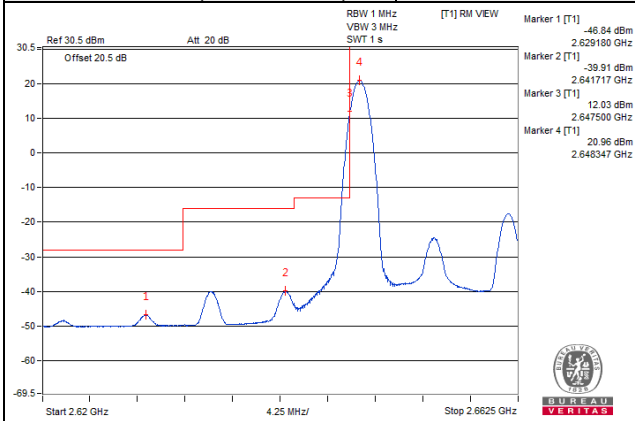

Channel Bandwidth: 15MHz

Channel 41240 (2655.0MHz)

1 RB / 0 RB Offset

Channel 41240 (2655.0MHz)

1 RB / 74 RB Offset