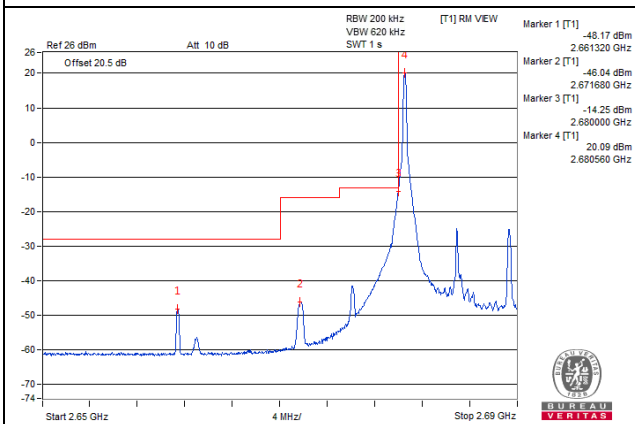

Channel 41240 (2655.0MHz) | 50 RB / 0 RB Offset

Channel 41240 (2655.0MHz) | 50 RB / 0 RB Offset

Channel Bandwidth: 10MHz

Channel 41540 (2685.0MHz)

1 RB / 0 RB Offset

Channel 41540 (2685.0MHz)

1 RB / 49 RB Offset