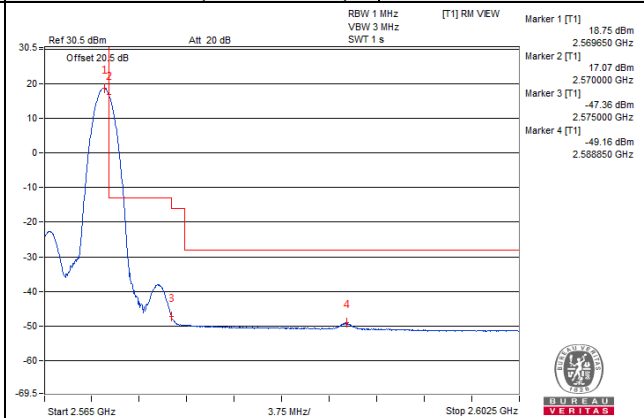

Channel Bandwidth: 5MHz

Channel 40365 (2567.5MHz)

1 RB / 0 RB Offset

Channel 40365 (2567.5MHz)

1 RB / 24 RB Offset