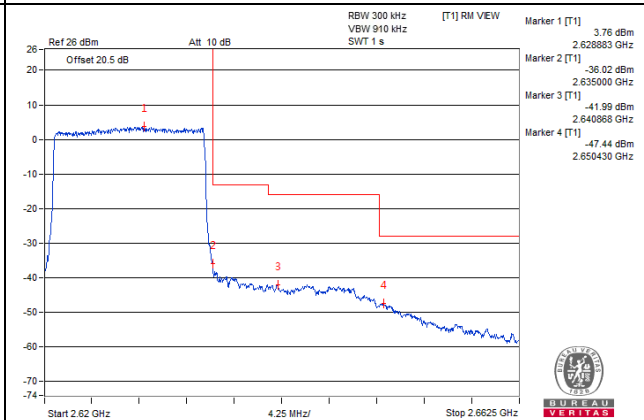

Channel 40965 (2627.5MHz)

1 RB / 0 RB Offset

Channel 40965 (2627.5MHz)

1 RB / 74 RB Offset

Channel 40965 (2627.5MHz)

75 RB / 0 RB Offset

Channel 40965 (2627.5MHz)

75 RB / 0 RB Offset