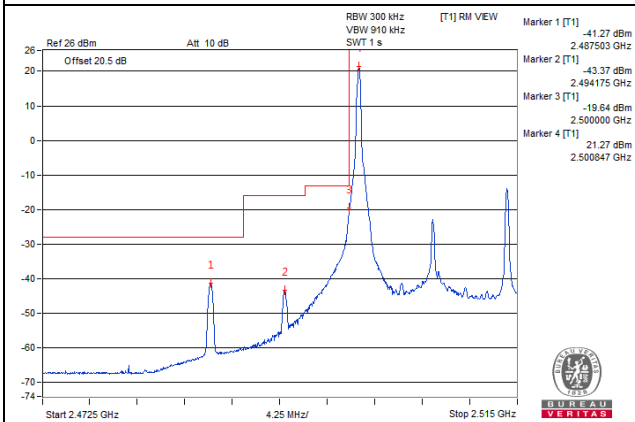

Channel Bandwidth: 15MHz

Channel 39765 (2507.5MHz)

1 RB / 0 RB Offset

Channel 39765 (2507.5MHz)

1 RB / 74 RB Offset