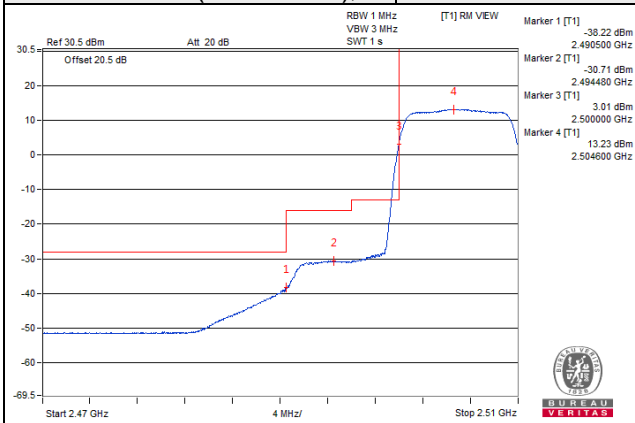

Channel Bandwidth: 10MHz

Channel 39740 (2505.0MHz), 1 RB / 0 RB Offset

1 RB / 0 RB Offset

Channel 39740 (2505.0MHz), 1 RB / 49 RB Offset

1 RB / 49 RB Offset

Channel 39740 (2505.0MHz), 50 RB / 0 RB Offset

50 RB / 0 RB Offset

Channel 39740 (2505.0MHz), 50 RB / 0 RB Offset

50 RB / 0 RB Offset