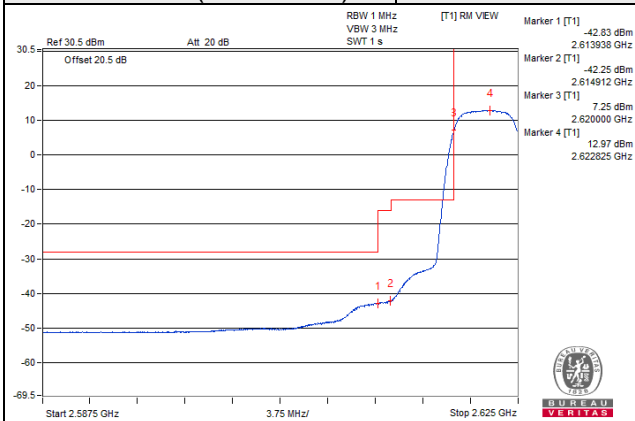

1 RB / 0 RB Offset

Channel 40915 (2622.5MHz)

1 RB / 24 RB Offset

Channel 40915 (2622.5MHz)

25 RB / 0 RB Offset

Channel 40915 (2622.5MHz)

25 RB / 0 RB Offset

Channel Bandwidth: 5MHz