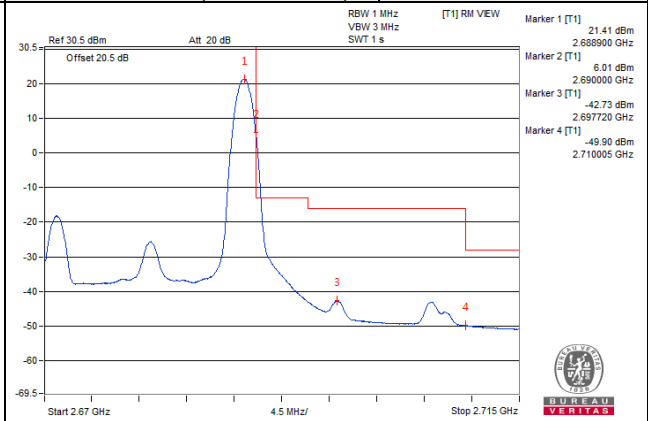

1 RB / 99 RB Offset

Channel 41240 (2655.0MHz)

100 RB / 0 RB Offset

Channel 41240 (2655.0MHz)

100 RB / 0 RB Offset

Channel Bandwidth: 20MHz

Channel 41490 (2680.0MHz) 1 RB / 0 RB Offset

Channel 41490 (2680.0MHz) 1 RB / 99 RB Offset