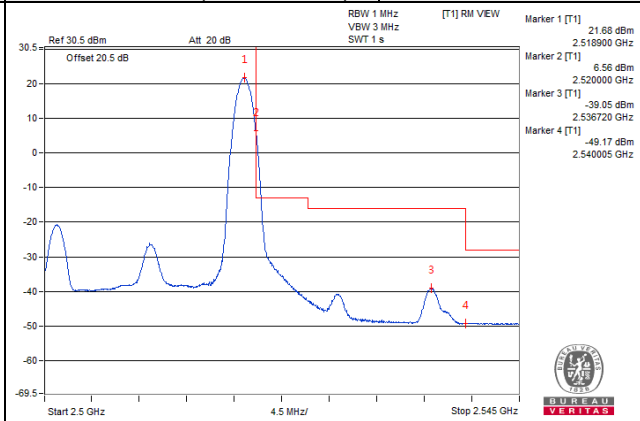

75 RB / 0 RB Offset

Channel 41515 (2682.5MHz)

75 RB / 0 RB Offset

Channel Bandwidth: 20MHz

Channel 39790 (2510.0MHz)

1 RB / 0 RB Offset

Channel 39790 (2510.0MHz)

1 RB / 99 RB Offset