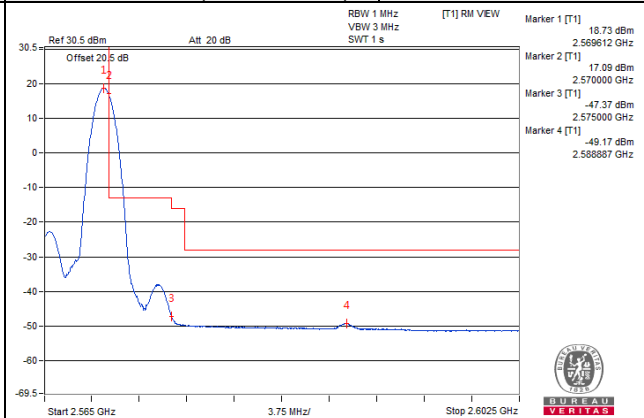

Channel Bandwidth: 5MHz

Channel 40365 (2567.5MHz)

1 RB / 0 RB Offset

Channel 40365 (2567.5MHz)

1 RB / 24 RB Offset