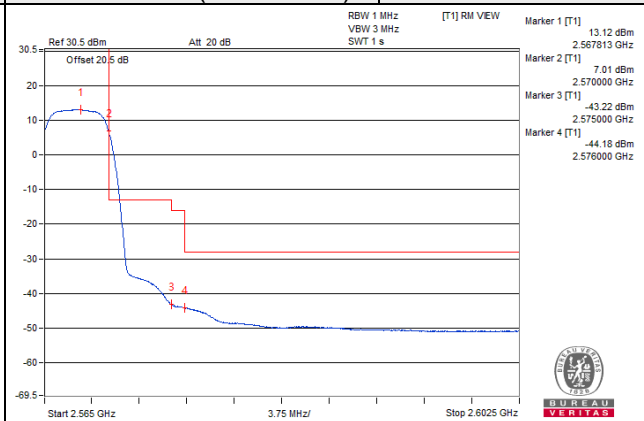

1 RB / 24 RB Offset

Channel 40365 (2567.5MHz)

25 RB / 0 RB Offset

Channel 40365 (2567.5MHz)

25 RB / 0 RB Offset

Channel Bandwidth: 5MHz

Channel 40915 (2622.5MHz)

1 RB / 0 RB Offset