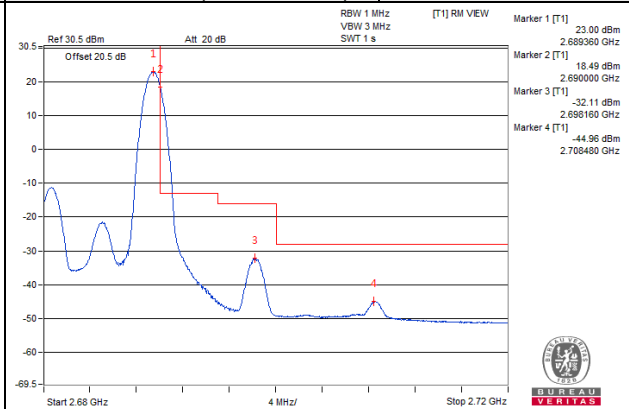

Channel Bandwidth: 10MHz

Channel 41540 (2685.0MHz) | 1 RB / 0 RB Offset

Channel 41540 (2685.0MHz) | 1 RB / 49 RB Offset

Channel 41540 (2685.0MHz) | 50 RB / 0 RB Offset

Channel 41540 (2685.0MHz) | 50 RB / 0 RB Offset

Channel 41540 (2685.0MHz) | 1 RB / 0 RB Offset

Channel 41540 (2685.0MHz) | 1 RB / 49 RB Offset

Channel 41540 (2685.0MHz) | 50 RB / 0 RB Offset

Channel 41540 (2685.0MHz) | 50 RB / 0 RB Offset

Channel Bandwidth: 15MHz