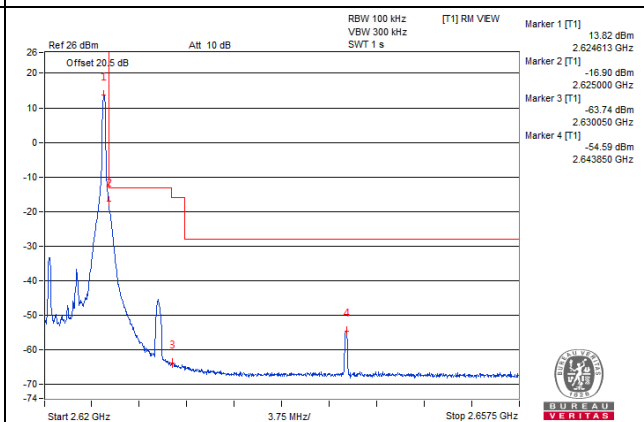

Channel Bandwidth: 5MHz

Channel 40915 (2622.5MHz)

1 RB / 0 RB Offset

Channel 40915 (2622.5MHz)

1 RB / 24 RB Offset