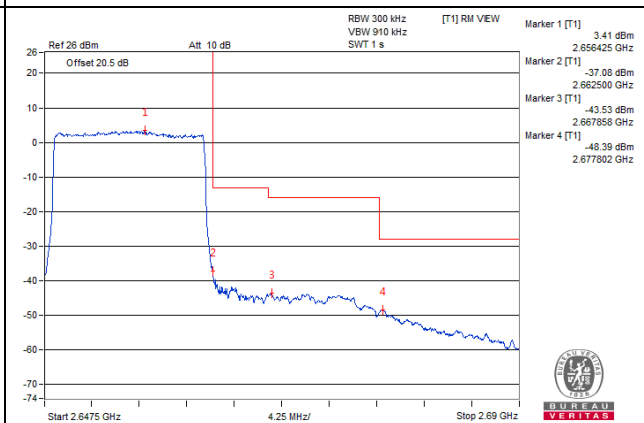

Channel 41240 (2655.0MHz)

75 RB / 0 RB Offset

Channel 41240 (2655.0MHz)

75 RB / 0 RB Offset