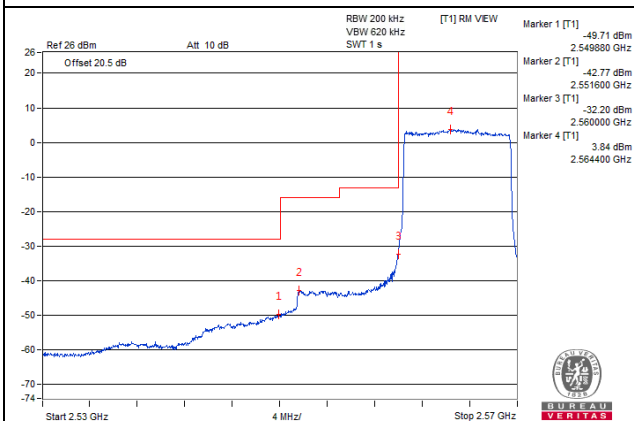

Channel Bandwidth: 10MHz

Channel 40340 (2565.0MHz)

1 RB / 0 RB Offset

Channel 40340 (2565.0MHz)

1 RB / 49 RB Offset

Channel 40340 (2565.0MHz)

50 RB / 0 RB Offset

Channel 40340 (2565.0MHz)

50 RB / 0 RB Offset