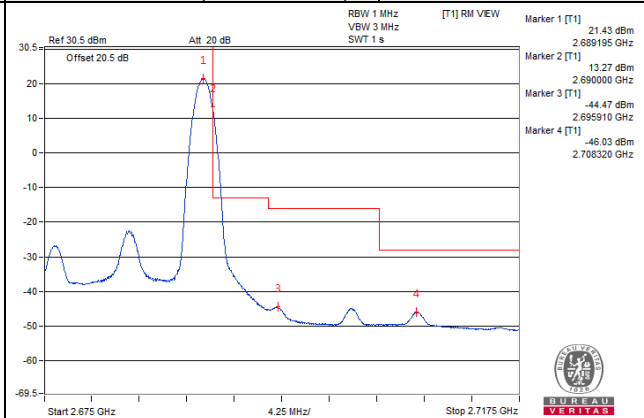

Channel 41240 (2655.0MHz)

75 RB / 0 RB Offset

Channel Bandwidth: 15MHz

Channel 41515 (2682.5MHz)

1 RB / 0 RB Offset

Channel 41515 (2682.5MHz)

1 RB / 74 RB Offset

Channel 41515 (2682.5MHz)