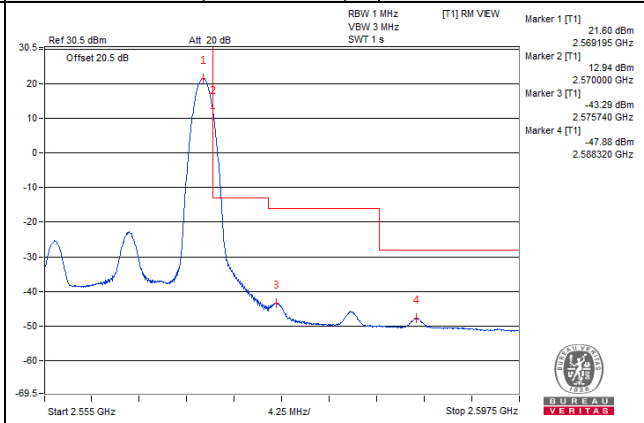

Channel Bandwidth: 15MHz

Channel 40040 (2535.0MHz)

1 RB / 0 RB Offset

Channel 40040 (2535.0MHz)

1 RB / 74 RB Offset

Channel 40040 (2535.0MHz)

75 RB / 0 RB Offset

Channel 40040 (2535.0MHz)

75 RB / 0 RB Offset

Channel Bandwidth: 15MHz

Channel 40315 (2562.5MHz) | 1 RB / 0 RB Offset | Channel 40315 (2562.5MHz) | 1 RB / 74 RB Offset

Channel 40315 (2562.5MHz) | 75 RB / 0 RB Offset | Channel 40315 (2562.5MHz) | 75 RB / 0 RB Offset