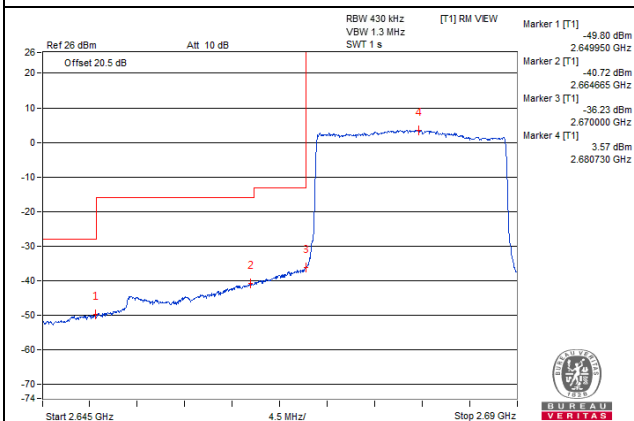

Channel Bandwidth: 20MHz

Channel 41490 (2680.0MHz)

1 RB / 0 RB Offset

Channel 41490 (2680.0MHz)

1 RB / 99 RB Offset

Channel 41490 (2680.0MHz)

100 RB / 0 RB Offset

Channel 41490 (2680.0MHz)

100 RB / 0 RB Offset

Chain 2 / QPSK

Channel Bandwidth: 5MHz

Channel 39715 (2502.5MHz)

1 RB / 0 RB Offset

Channel 39715 (2502.5MHz)

1 RB / 24 RB Offset

Channel 39715 (2502.5MHz)