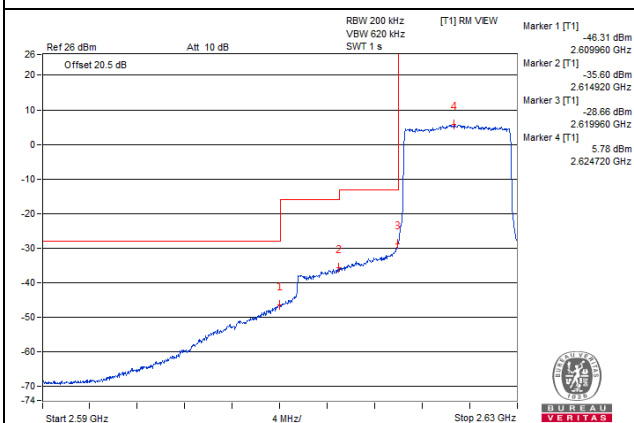

Channel 40940 (2625.0MHz)

1 RB / 49 RB Offset

Channel 40940 (2625.0MHz)

50 RB / 0 RB Offset

Channel 40940 (2625.0MHz)

50 RB / 0 RB Offset

Channel Bandwidth: 10MHz

Channel 41240 (2655.0MHz)