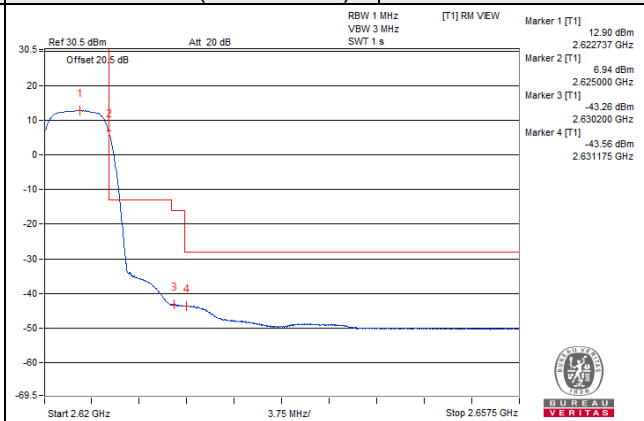

Channel 40915 (2622.5MHz)

1 RB / 24 RB Offset

Channel 40915 (2622.5MHz)

25 RB / 0 RB Offset

Channel 40915 (2622.5MHz)

25 RB / 0 RB Offset

Channel Bandwidth: 5MHz

Channel 41240 (2655.0MHz)