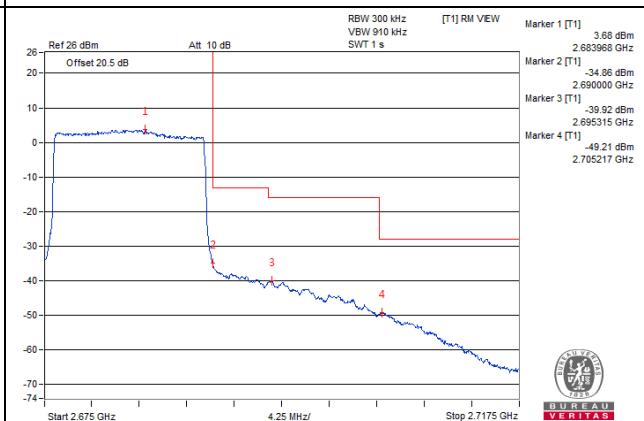

75 RB / 0 RB Offset

Channel Bandwidth: 15MHz

Channel 41515 (2682.5MHz) | 1 RB / 0 RB Offset

Channel 41515 (2682.5MHz) | 1 RB / 74 RB Offset

Channel 41515 (2682.5MHz) | 75 RB / 0 RB Offset

Channel 41515 (2682.5MHz) | 75 RB / 0 RB Offset