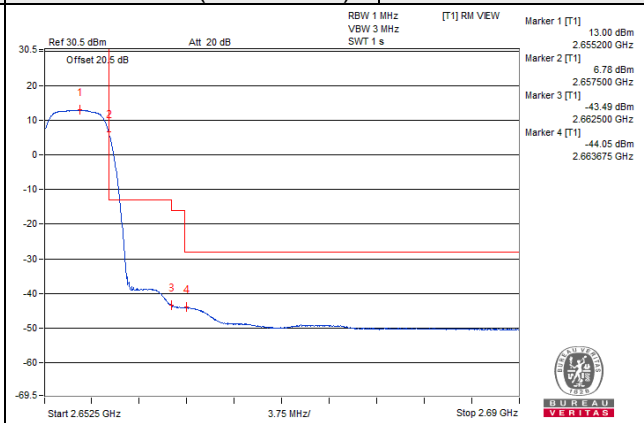

1 RB / 0 RB Offset

Channel 41240 (2655.0MHz)

1 RB / 24 RB Offset

Channel 41240 (2655.0MHz)

25 RB / 0 RB Offset

Channel 41240 (2655.0MHz)

25 RB / 0 RB Offset

Channel Bandwidth: 5MHz