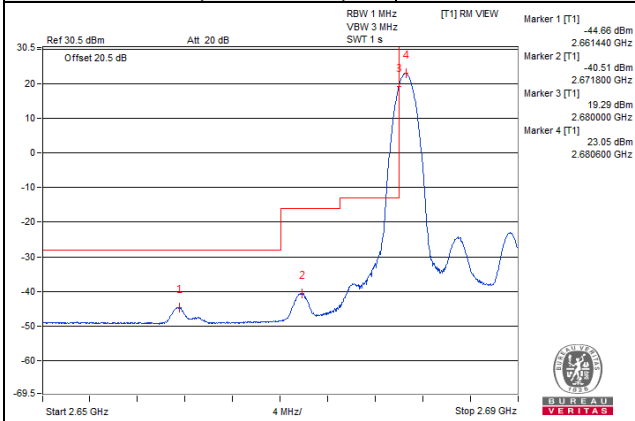

Channel 41240 (2655.0MHz) | 50 RB / 0 RB Offset

Channel 41240 (2655.0MHz) | 50 RB / 0 RB Offset

Channel Bandwidth: 10MHz

Channel 41540 (2685.0MHz)

1 RB / 0 RB Offset

Channel 41540 (2685.0MHz)

1 RB / 49 RB Offset