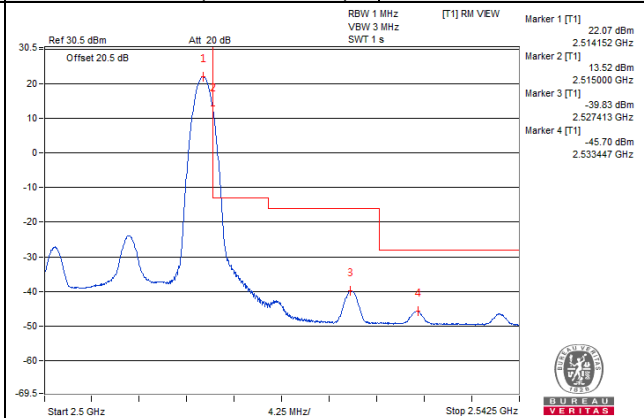

Channel Bandwidth: 15MHz

Channel 39765 (2507.5MHz)

1 RB / 0 RB Offset

Channel 39765 (2507.5MHz)

1 RB / 74 RB Offset