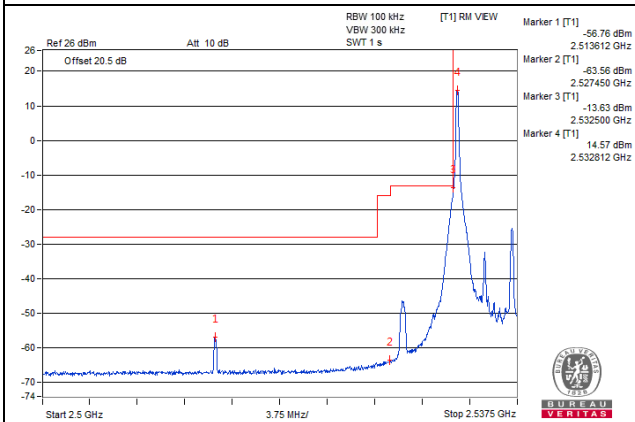

Channel Bandwidth: 5MHz

Channel 40040 (2535.0MHz)

1 RB / 0 RB Offset

Channel 40040 (2535.0MHz)

1 RB / 24 RB Offset