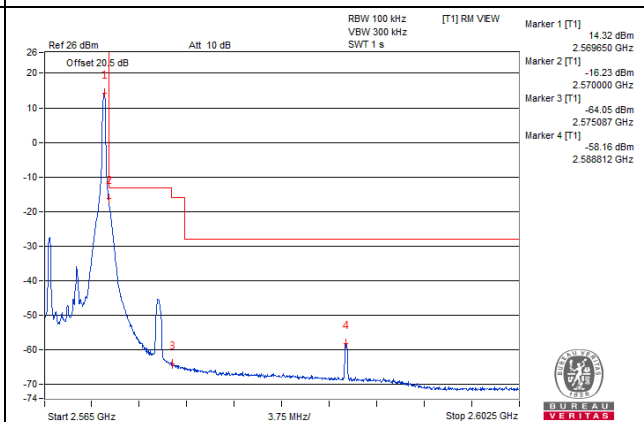

Channel Bandwidth: 5MHz

Channel 40365 (2567.5MHz)

1 RB / 0 RB Offset

Channel 40365 (2567.5MHz)

1 RB / 24 RB Offset