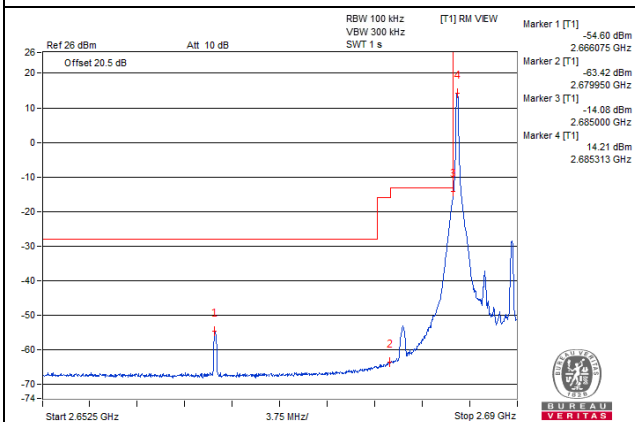

Channel Bandwidth: 5MHz

Channel 41565 (2687.5MHz)

1 RB / 0 RB Offset

Channel 41565 (2687.5MHz)

1 RB / 24 RB Offset