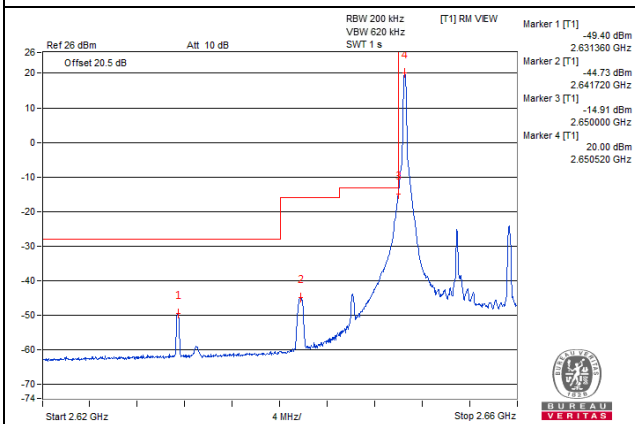

Channel Bandwidth: 10MHz

Channel 41240 (2655.0MHz)

1 RB / 0 RB Offset

Channel 41240 (2655.0MHz)

1 RB / 49 RB Offset

Channel 41240 (2655.0MHz)

50 RB / 0 RB Offset

Channel 41240 (2655.0MHz)

50 RB / 0 RB Offset