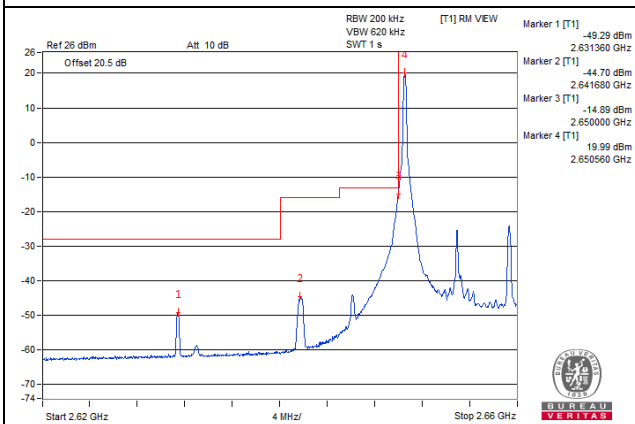

1 RB / 49 RB Offset

Channel 40940 (2625.0MHz)

50 RB / 0 RB Offset

Channel 40940 (2625.0MHz)

50 RB / 0 RB Offset

Channel Bandwidth: 10MHz

Channel 41240 (2655.0MHz) | 1 RB / 0 RB Offset

Channel 41240 (2655.0MHz) | 1 RB / 49 RB Offset