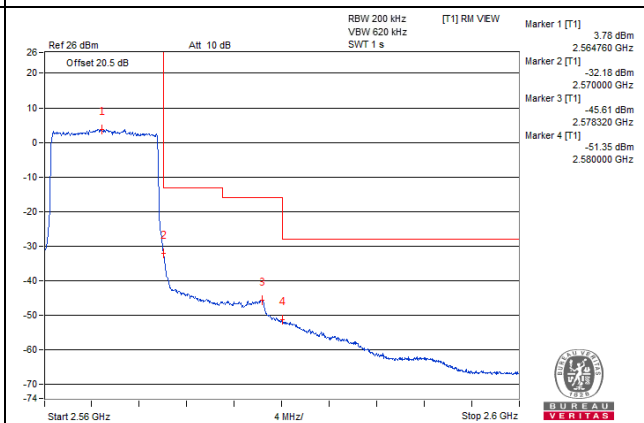

1 RB / 49 RB Offset

Channel 40340 (2565.0MHz)

50 RB / 0 RB Offset

Channel 40340 (2565.0MHz)

50 RB / 0 RB Offset

Channel Bandwidth: 10MHz

Channel 40940 (2625.0MHz)

1 RB / 0 RB Offset