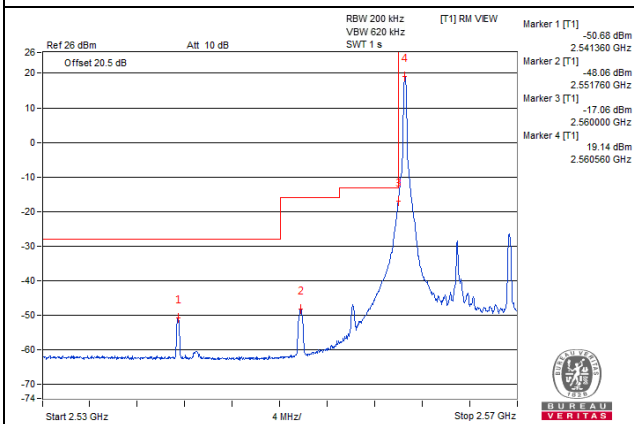

50 RB / 0 RB Offset

Channel 40040 (2535.0MHz)

50 RB / 0 RB Offset

Channel Bandwidth: 10MHz

Channel 40340 (2565.0MHz)

1 RB / 0 RB Offset

Channel 40340 (2565.0MHz)

1 RB / 49 RB Offset