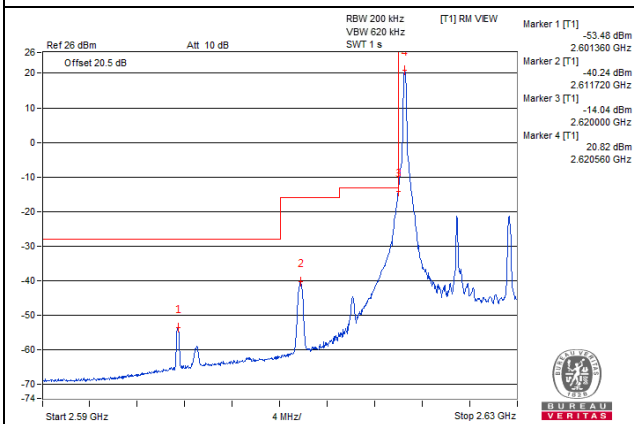

Channel Bandwidth: 10MHz

Channel 40940 (2625.0MHz)

1 RB / 0 RB Offset

Channel 40940 (2625.0MHz)

1 RB / 49 RB Offset

Channel 40940 (2625.0MHz)

50 RB / 0 RB Offset

Channel 40940 (2625.0MHz)

50 RB / 0 RB Offset