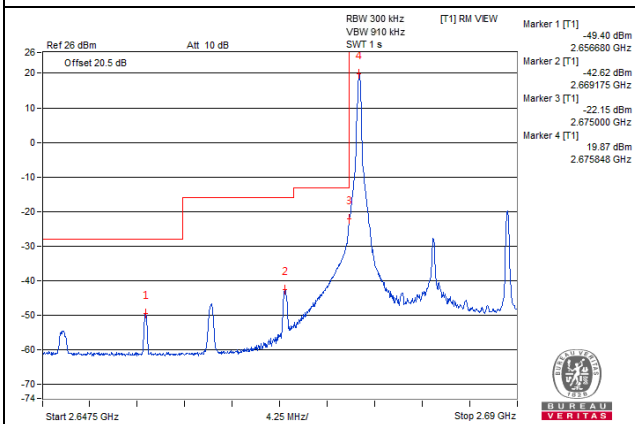

Channel Bandwidth: 15MHz

Channel 41515 (2682.5MHz) | 1 RB / 0 RB Offset

Channel 41515 (2682.5MHz) | 1 RB / 74 RB Offset