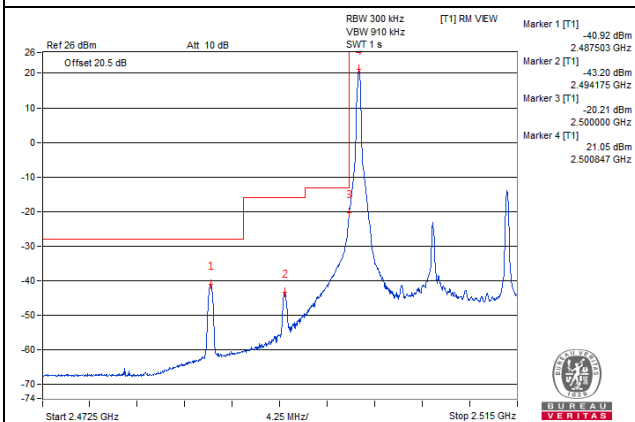

Channel Bandwidth: 15MHz

Channel 39765 (2507.5MHz)

1 RB / 0 RB Offset

Channel 39765 (2507.5MHz)

1 RB / 74 RB Offset