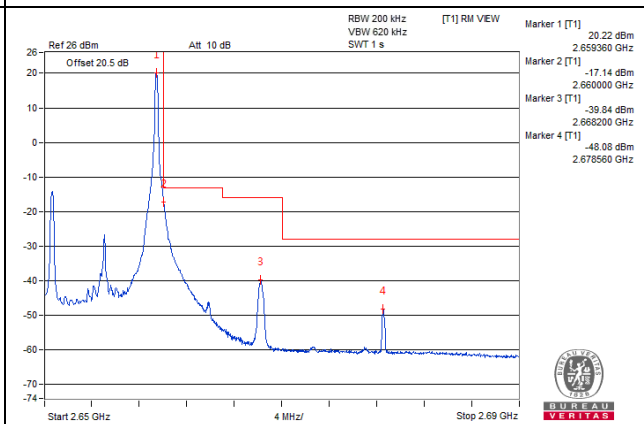

1 RB / 49 RB Offset

Channel 40940 (2625.0MHz)

50 RB / 0 RB Offset

Channel 40940 (2625.0MHz)

50 RB / 0 RB Offset

Channel Bandwidth: 10MHz

Channel 41240 (2655.0MHz) | 1 RB / 0 RB Offset

Channel 41240 (2655.0MHz) | 1 RB / 49 RB Offset