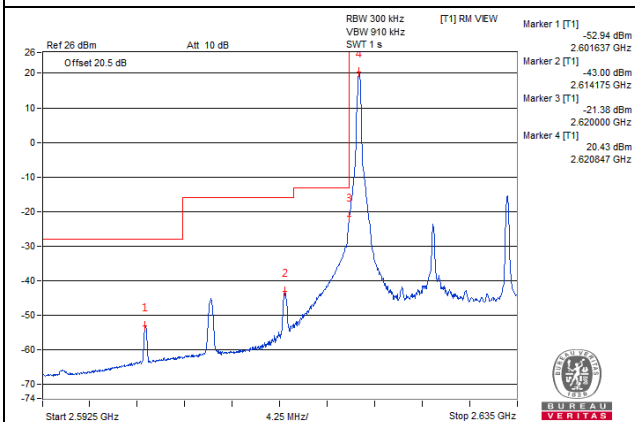

Channel Bandwidth: 15MHz

Channel 40965 (2627.5MHz)

1 RB / 0 RB Offset

Channel 40965 (2627.5MHz)

1 RB / 74 RB Offset