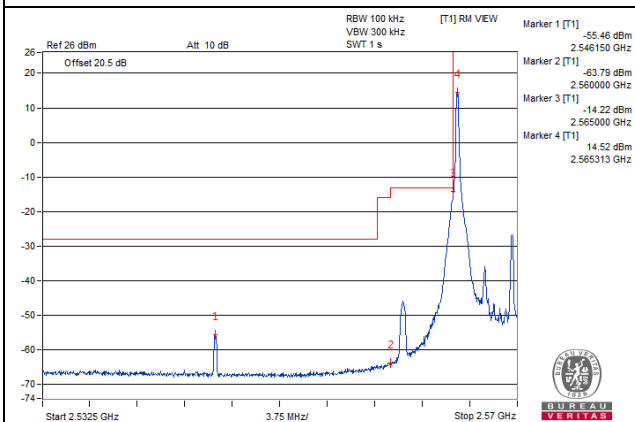

Channel Bandwidth: 5MHz

Channel 40365 (2567.5MHz)

1 RB / 0 RB Offset

Channel 40365 (2567.5MHz)

1 RB / 24 RB Offset