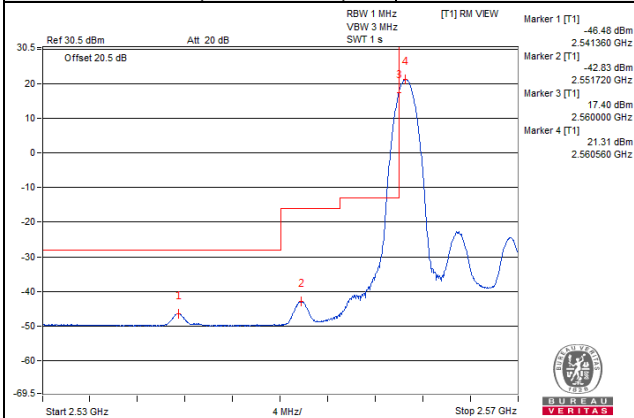

50 RB / 0 RB Offset

Channel 40040 (2535.0MHz)

50 RB / 0 RB Offset

Channel Bandwidth: 10MHz

Channel 40340 (2565.0MHz)

1 RB / 0 RB Offset

Channel 40340 (2565.0MHz)

1 RB / 49 RB Offset