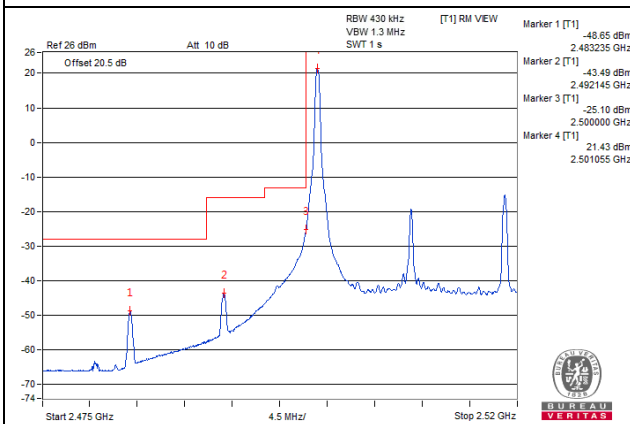

75 RB / 0 RB Offset

Channel 41515 (2682.5MHz)

75 RB / 0 RB Offset

Channel Bandwidth: 20MHz

Channel 39790 (2510.0MHz)

1 RB / 0 RB Offset

Channel 39790 (2510.0MHz)

1 RB / 99 RB Offset

Channel 39790 (2510.0MHz)

100 RB / 0 RB Offset

Channel 39790 (2510.0MHz)

100 RB / 0 RB Offset

Channel Bandwidth: 20MHz

Channel 40040 (2535.0MHz)

1 RB / 0 RB Offset

Channel 40040 (2535.0MHz)