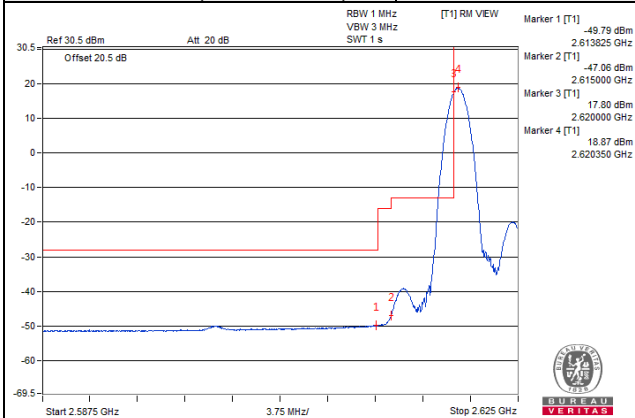

Channel Bandwidth: 5MHz

Channel 40915 (2622.5MHz)

1 RB / 0 RB Offset

Channel 40915 (2622.5MHz)

1 RB / 24 RB Offset