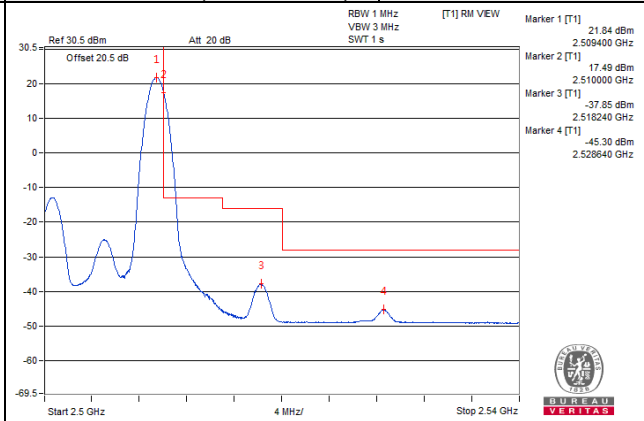

Channel Bandwidth: 10MHz

Channel 39740 (2505.0MHz), 1 RB / 0 RB Offset

1 RB / 0 RB Offset

Channel 39740 (2505.0MHz), 1 RB / 49 RB Offset

1 RB / 49 RB Offset

Channel 39740 (2505.0MHz), 50 RB / 0 RB Offset

50 RB / 0 RB Offset

Channel 39740 (2505.0MHz), 50 RB / 0 RB Offset

50 RB / 0 RB Offset