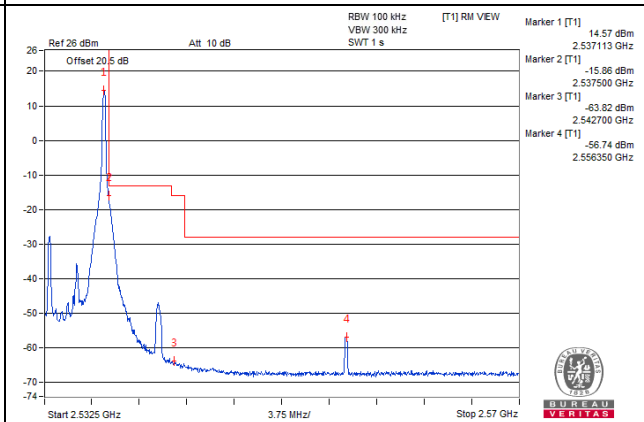

Channel Bandwidth: 5MHz

Channel 40040 (2535.0MHz)

1 RB / 0 RB Offset

Channel 40040 (2535.0MHz)

1 RB / 24 RB Offset