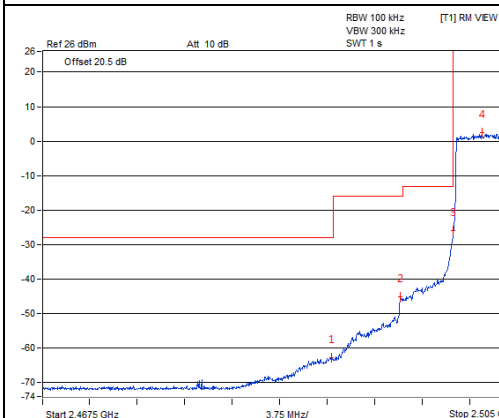

Channel 39715 (2502.5MHz)

25 RB / 0 RB Offset

Channel 39715 (2502.5MHz)

25 RB / 0 RB Offset