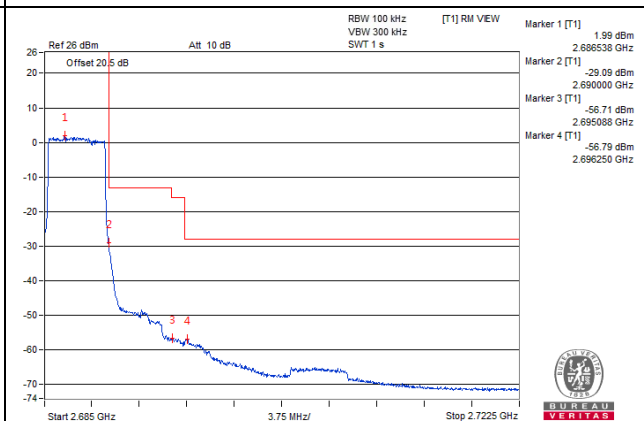

Channel 41565 (2687.5MHz)

1 RB / 0 RB Offset

Channel 41565 (2687.5MHz)

1 RB / 24 RB Offset

Channel 41565 (2687.5MHz)

25 RB / 0 RB Offset

Channel 41565 (2687.5MHz)

25 RB / 0 RB Offset

Channel Bandwidth: 10MHz

Channel 39740 (2505.0MHz), 1 RB / 0 RB Offset

1 RB / 0 RB Offset

Channel 39740 (2505.0MHz), 1 RB / 49 RB Offset

1 RB / 49 RB Offset

Channel 39740 (2505.0MHz), 50 RB / 0 RB Offset

50 RB / 0 RB Offset