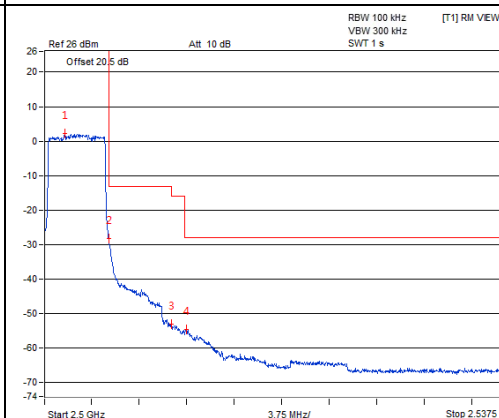

Channel 39715 (2502.5MHz)

25 RB / 0 RB Offset

Channel 39715 (2502.5MHz)

25 RB / 0 RB Offset