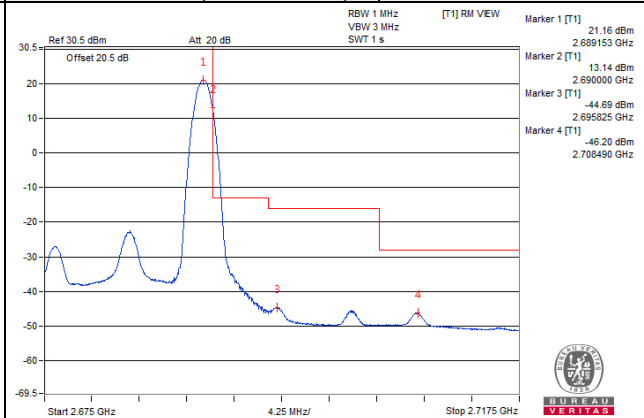

Channel Bandwidth: 15MHz

Channel 41515 (2682.5MHz) | 1 RB / 0 RB Offset

Channel 41515 (2682.5MHz) | 1 RB / 74 RB Offset