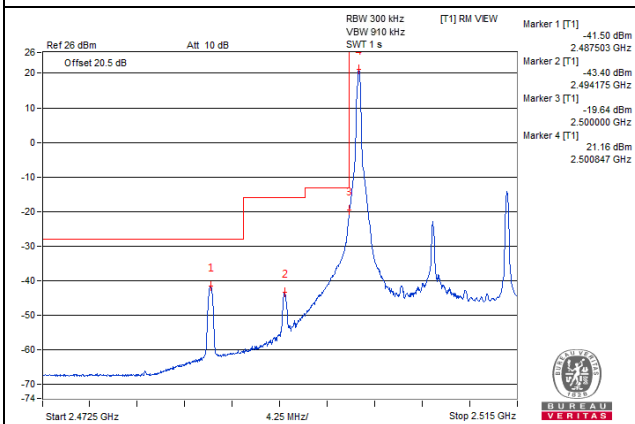

Channel Bandwidth: 15MHz

Channel 39765 (2507.5MHz)

1 RB / 0 RB Offset

Channel 39765 (2507.5MHz)

1 RB / 74 RB Offset