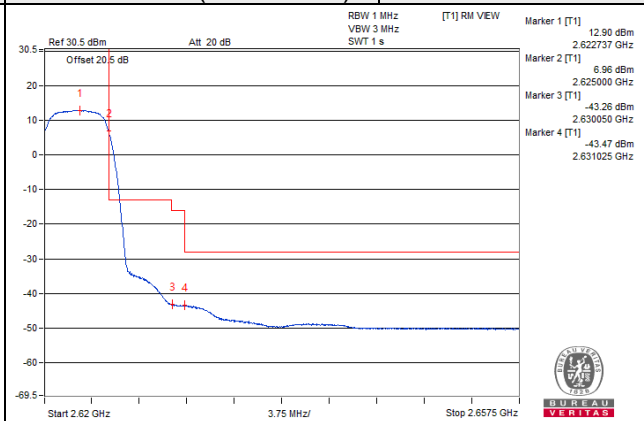

1 RB / 0 RB Offset

Channel 40915 (2622.5MHz)

1 RB / 24 RB Offset

Channel 40915 (2622.5MHz)

25 RB / 0 RB Offset

Channel 40915 (2622.5MHz)

25 RB / 0 RB Offset

Channel Bandwidth: 5MHz