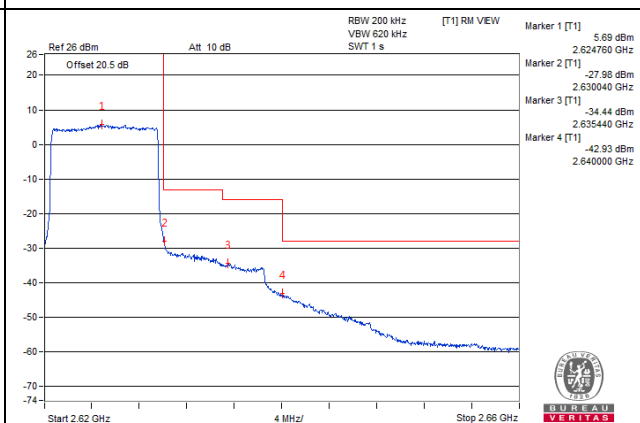

Channel 40940 (2625.0MHz)

1 RB / 49 RB Offset

Channel 40940 (2625.0MHz)

50 RB / 0 RB Offset

Channel 40940 (2625.0MHz)

50 RB / 0 RB Offset

Channel Bandwidth: 10MHz

Channel 41240 (2655.0MHz)