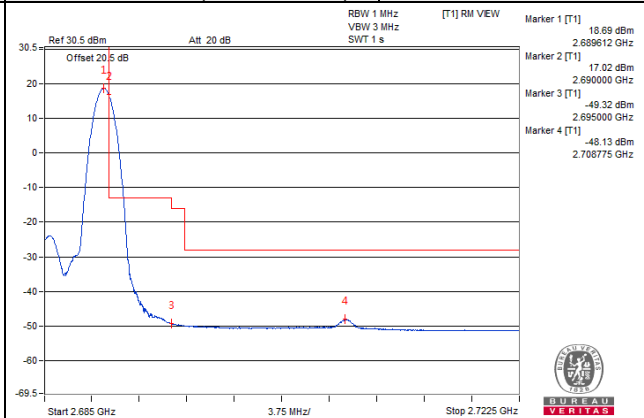

Channel Bandwidth: 5MHz

Channel 41565 (2687.5MHz)

1 RB / 0 RB Offset

Channel 41565 (2687.5MHz)

1 RB / 24 RB Offset