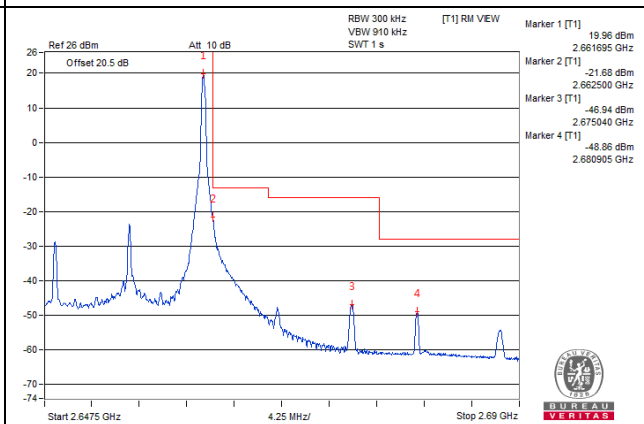

Channel Bandwidth: 15MHz

Channel 41240 (2655.0MHz)

1 RB / 0 RB Offset

Channel 41240 (2655.0MHz)

1 RB / 74 RB Offset