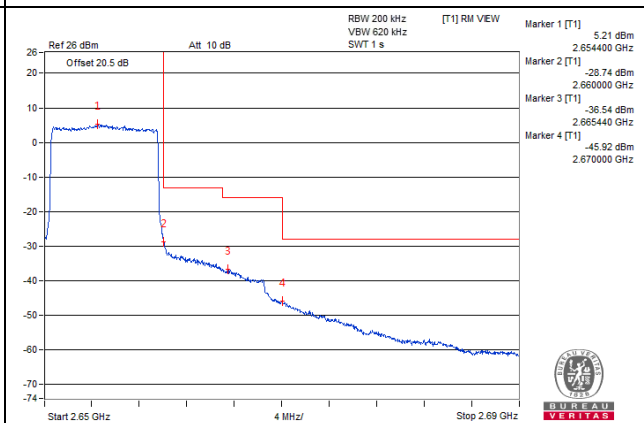

1 RB / 0 RB Offset

Channel 41240 (2655.0MHz)

1 RB / 49 RB Offset

Channel 41240 (2655.0MHz)

50 RB / 0 RB Offset

Channel 41240 (2655.0MHz)

50 RB / 0 RB Offset

Channel Bandwidth: 10MHz