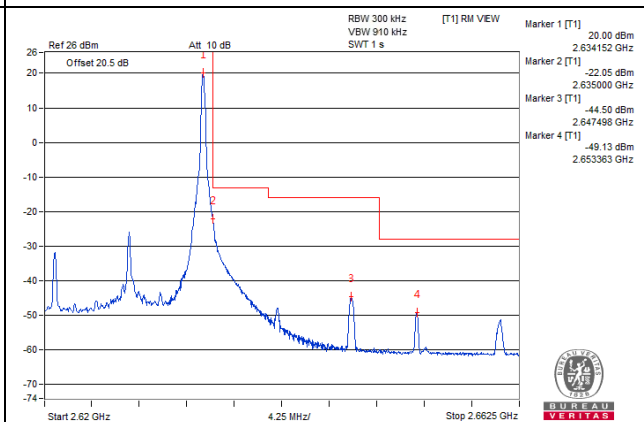

Channel Bandwidth: 15MHz

Channel 40965 (2627.5MHz)

1 RB / 0 RB Offset

Channel 40965 (2627.5MHz)

1 RB / 74 RB Offset