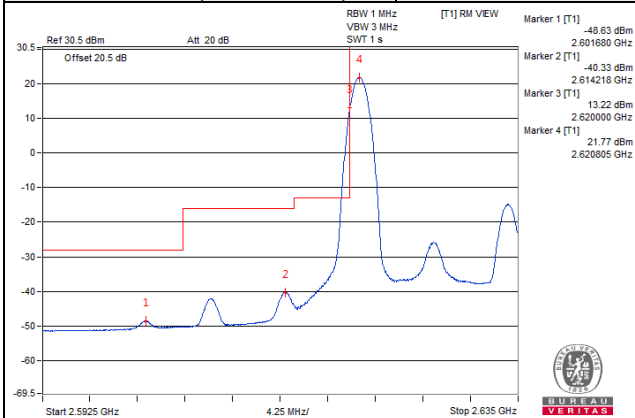

Channel Bandwidth: 15MHz

Channel 40965 (2627.5MHz)

1 RB / 0 RB Offset

Channel 40965 (2627.5MHz)

1 RB / 74 RB Offset