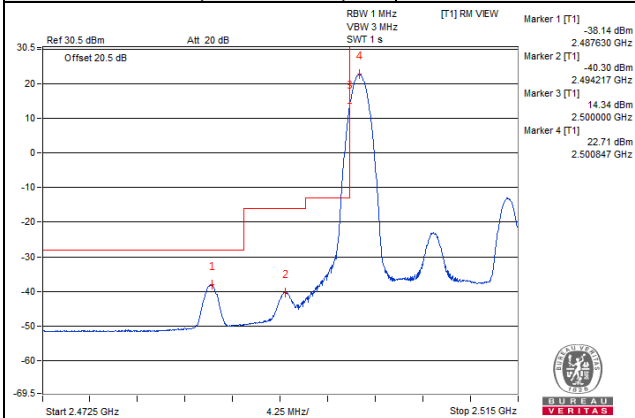

Channel Bandwidth: 15MHz

Channel 39765 (2507.5MHz)

1 RB / 0 RB Offset

Channel 39765 (2507.5MHz)

1 RB / 74 RB Offset