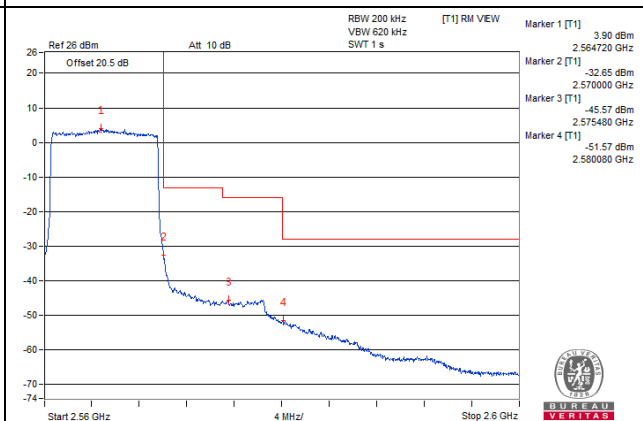

Channel Bandwidth: 10MHz

Channel 40340 (2565.0MHz)

1 RB / 0 RB Offset

Channel 40340 (2565.0MHz)

1 RB / 49 RB Offset

Channel 40340 (2565.0MHz)

50 RB / 0 RB Offset

Channel 40340 (2565.0MHz)

50 RB / 0 RB Offset