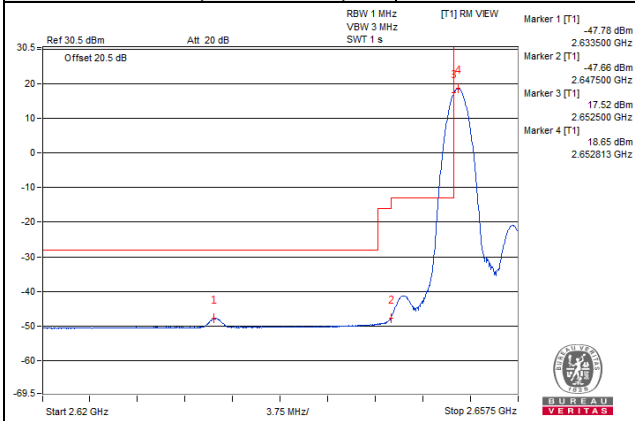

Channel Bandwidth: 5MHz

Channel 41240 (2655.0MHz)

1 RB / 0 RB Offset

Channel 41240 (2655.0MHz)

1 RB / 24 RB Offset