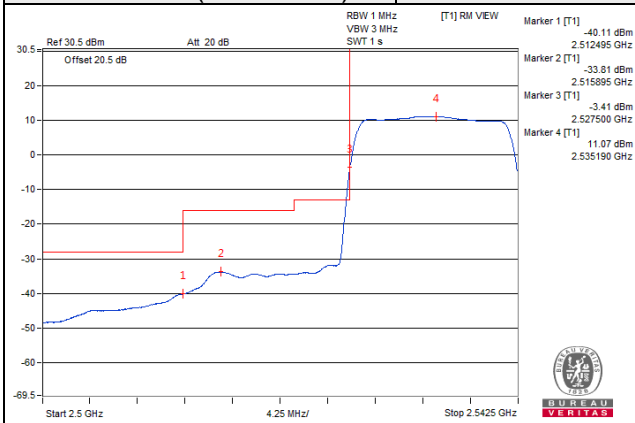

Channel 40040 (2535.0MHz)

1 RB / 74 RB Offset

Channel 40040 (2535.0MHz)

75 RB / 0 RB Offset

Channel 40040 (2535.0MHz)

75 RB / 0 RB Offset

Channel Bandwidth: 15MHz

Channel 40315 (2562.5MHz)