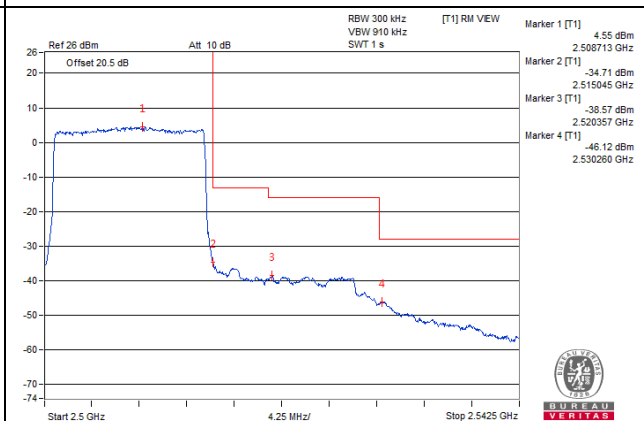

1 RB / 74 RB Offset

Channel 39765 (2507.5MHz)

75 RB / 0 RB Offset

Channel 39765 (2507.5MHz)

75 RB / 0 RB Offset

Channel Bandwidth: 15MHz

Channel 40040 (2535.0MHz)

1 RB / 0 RB Offset

Channel 40040 (2535.0MHz)

1 RB / 74 RB Offset

Channel 40040 (2535.0MHz)

75 RB / 0 RB Offset

Channel 40040 (2535.0MHz)

75 RB / 0 RB Offset

Channel Bandwidth: 15MHz

Channel 40315 (2562.5MHz)