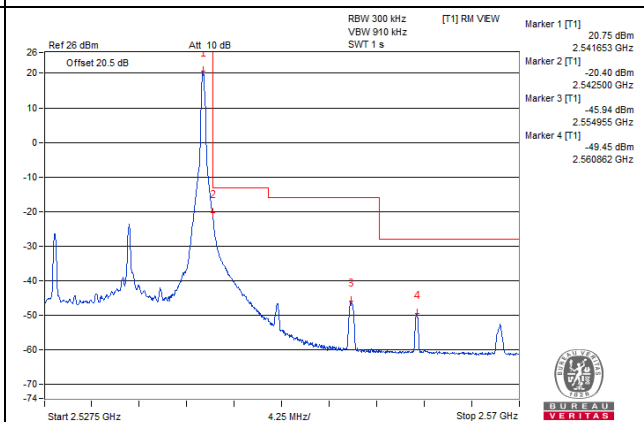

Channel Bandwidth: 15MHz

Channel 40040 (2535.0MHz)

1 RB / 0 RB Offset

Channel 40040 (2535.0MHz)

1 RB / 74 RB Offset