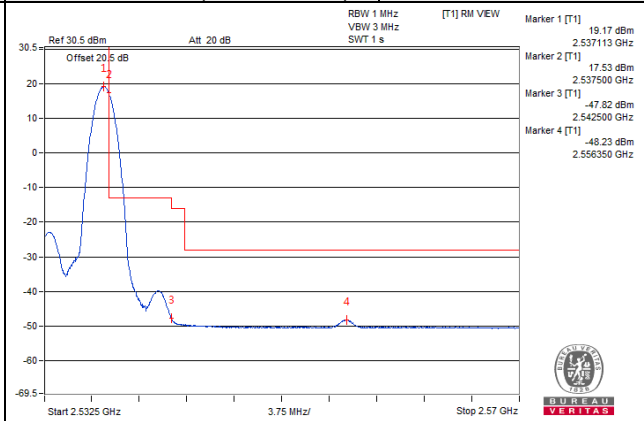

Channel Bandwidth: 5MHz

Channel 40040 (2535.0MHz)

1 RB / 0 RB Offset

Channel 40040 (2535.0MHz)

1 RB / 24 RB Offset