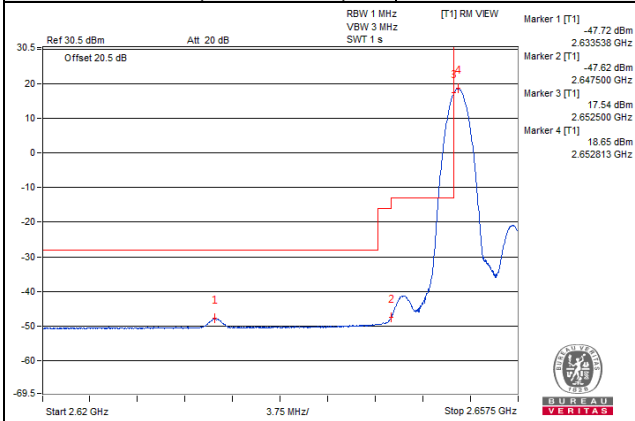

Channel Bandwidth: 5MHz

Channel 41240 (2655.0MHz)

1 RB / 0 RB Offset

Channel 41240 (2655.0MHz)

1 RB / 24 RB Offset