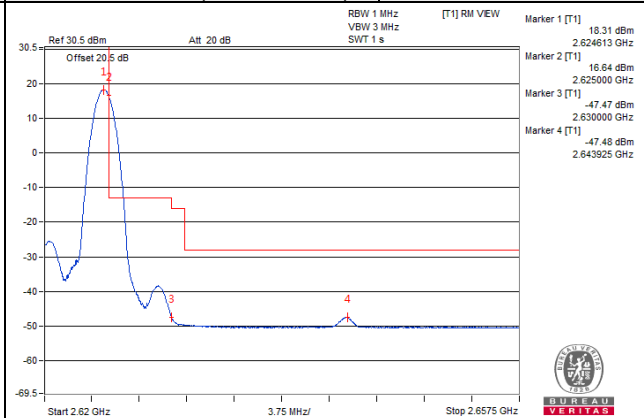

Channel Bandwidth: 5MHz

Channel 40915 (2622.5MHz)

1 RB / 0 RB Offset

Channel 40915 (2622.5MHz)

1 RB / 24 RB Offset