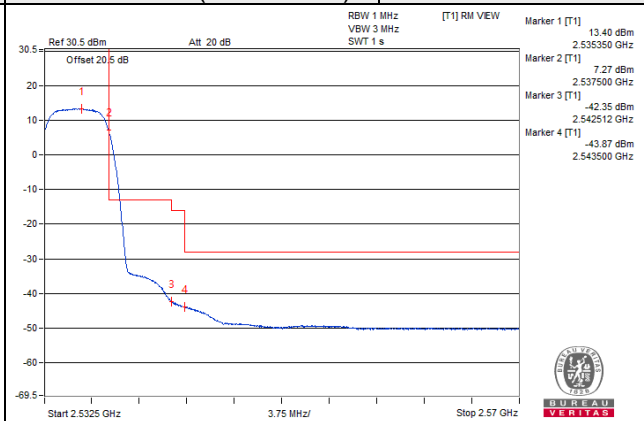

Channel 40040 (2535.0MHz)

25 RB / 0 RB Offset

Channel 40040 (2535.0MHz)

25 RB / 0 RB Offset