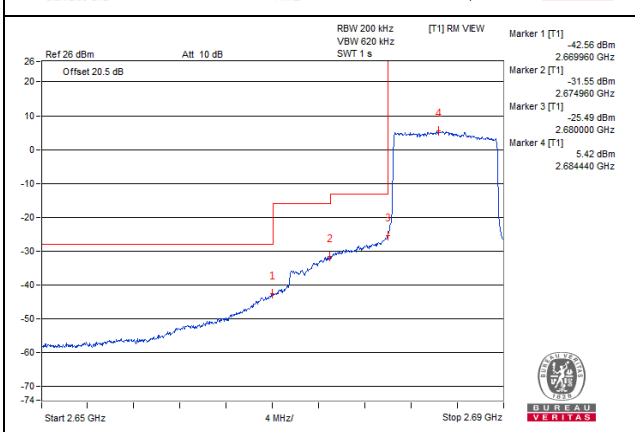

Channel Bandwidth: 10MHz

Channel 41540 (2685.0MHz) | 1 RB / 0 RB Offset

Channel 41540 (2685.0MHz) | 1 RB / 49 RB Offset

Channel 41540 (2685.0MHz) | 50 RB / 0 RB Offset

Channel 41540 (2685.0MHz) | 50 RB / 0 RB Offset

Channel 41540 (2685.0MHz) | 1 RB / 0 RB Offset

Channel 41540 (2685.0MHz) | 1 RB / 49 RB Offset

Channel 41540 (2685.0MHz) | 50 RB / 0 RB Offset

Channel 41540 (2685.0MHz) | 50 RB / 0 RB Offset

Channel Bandwidth: 15MHz