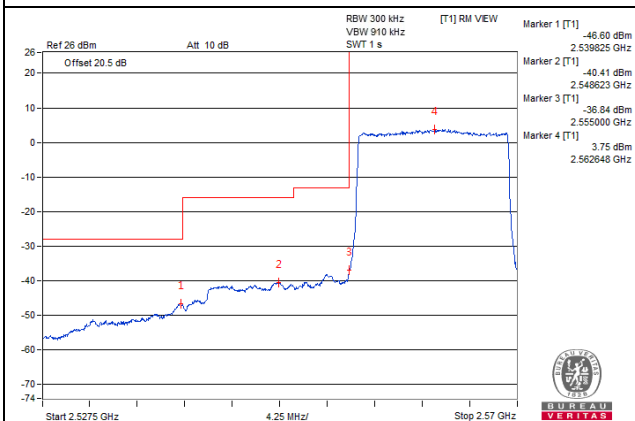

1 RB / 0 RB Offset

Channel 40315 (2562.5MHz)

1 RB / 74 RB Offset

Channel 40315 (2562.5MHz)

75 RB / 0 RB Offset

Channel 40315 (2562.5MHz)

75 RB / 0 RB Offset

Channel Bandwidth: 15MHz