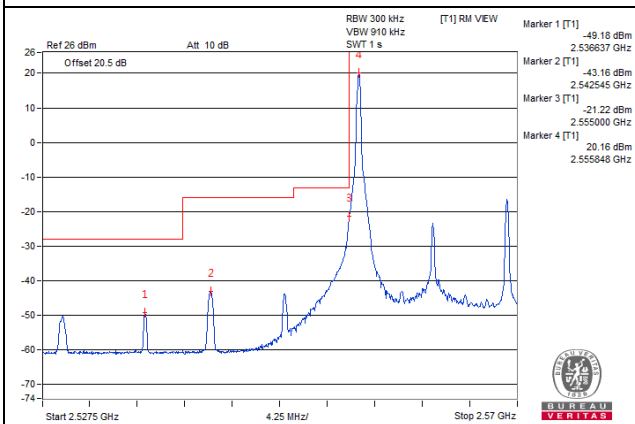

Channel Bandwidth: 15MHz

Channel 40315 (2562.5MHz)

1 RB / 0 RB Offset

Channel 40315 (2562.5MHz)

1 RB / 74 RB Offset