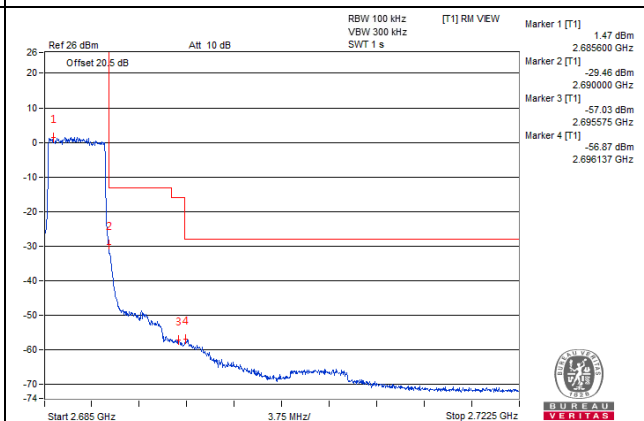

Channel 41565 (2687.5MHz)

25 RB / 0 RB Offset

Channel 41565 (2687.5MHz)

25 RB / 0 RB Offset