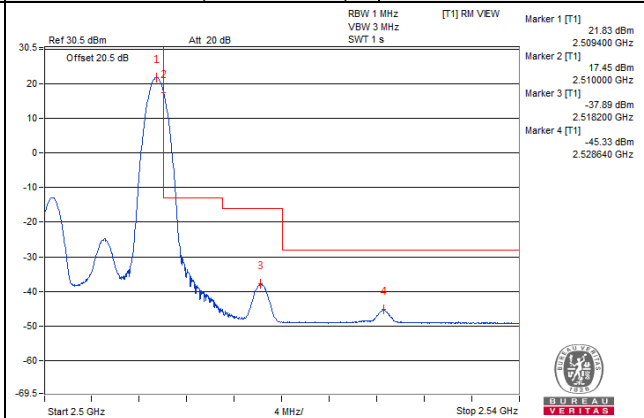

25 RB / 0 RB Offset

Channel Bandwidth: 10MHz

Channel 39740 (2505.0MHz), 1 RB / 0 RB Offset

1 RB / 0 RB Offset

Channel 39740 (2505.0MHz), 1 RB / 49 RB Offset

1 RB / 49 RB Offset

Channel 39740 (2505.0MHz), 50 RB / 0 RB Offset