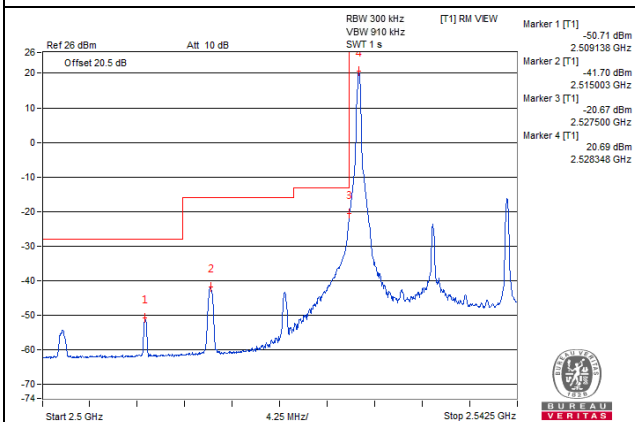

Channel Bandwidth: 15MHz

Channel 40040 (2535.0MHz)

1 RB / 0 RB Offset

Channel 40040 (2535.0MHz)

1 RB / 74 RB Offset