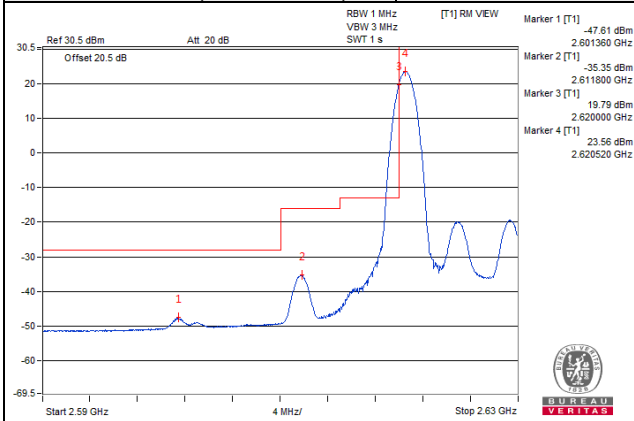

Channel Bandwidth: 10MHz

Channel 40940 (2625.0MHz)

1 RB / 0 RB Offset

Channel 40940 (2625.0MHz)

1 RB / 49 RB Offset

Channel 40940 (2625.0MHz)

50 RB / 0 RB Offset

Channel 40940 (2625.0MHz)

50 RB / 0 RB Offset