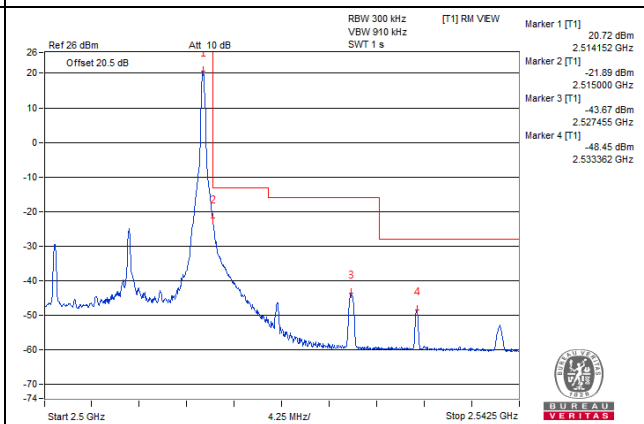

Channel Bandwidth: 15MHz

Channel 39765 (2507.5MHz)

1 RB / 0 RB Offset

Channel 39765 (2507.5MHz)

1 RB / 74 RB Offset