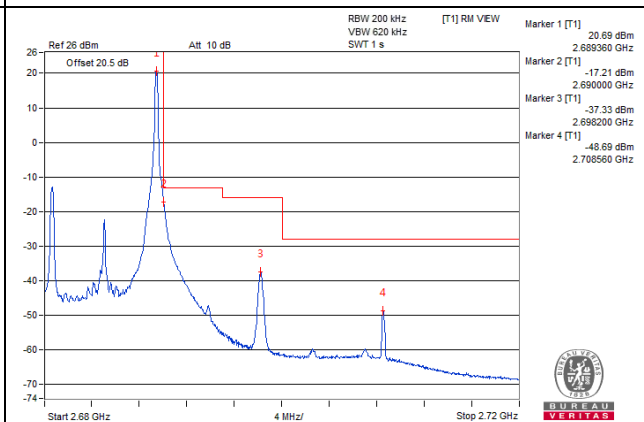

Channel Bandwidth: 10MHz

Channel 41540 (2685.0MHz) | 1 RB / 0 RB Offset

Channel 41540 (2685.0MHz) | 1 RB / 49 RB Offset