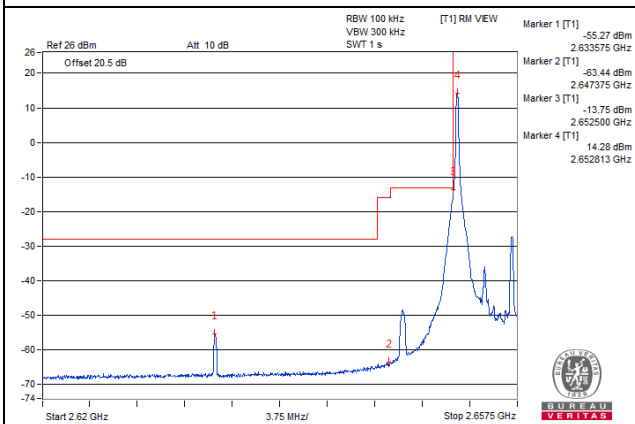

Channel Bandwidth: 5MHz

Channel 41240 (2655.0MHz)

1 RB / 0 RB Offset

Channel 41240 (2655.0MHz)

1 RB / 24 RB Offset