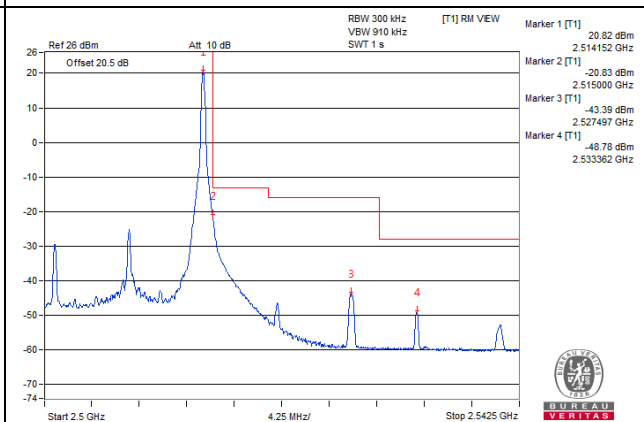

Channel Bandwidth: 15MHz

Channel 39765 (2507.5MHz)

1 RB / 0 RB Offset

Channel 39765 (2507.5MHz)

1 RB / 74 RB Offset