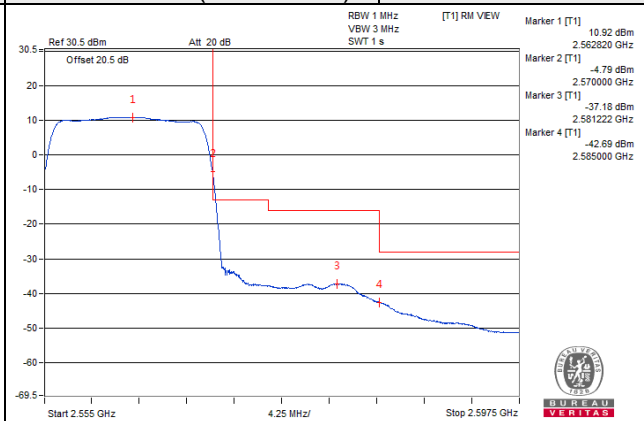

1 RB / 0 RB Offset

Channel 40315 (2562.5MHz)

1 RB / 74 RB Offset

Channel 40315 (2562.5MHz)

75 RB / 0 RB Offset

Channel 40315 (2562.5MHz)

75 RB / 0 RB Offset

Channel Bandwidth: 15MHz