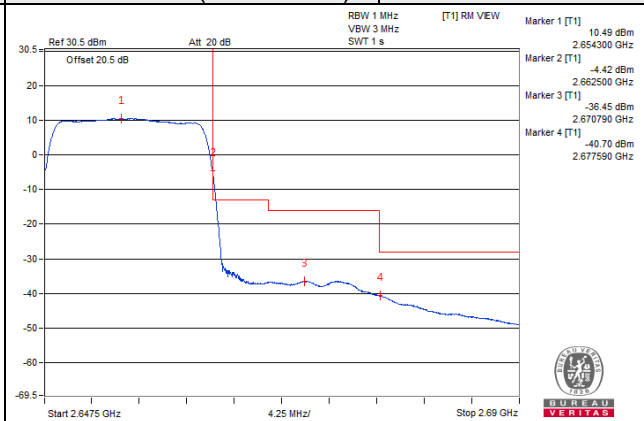

Channel 41240 (2655.0MHz)

75 RB / 0 RB Offset

Channel 41240 (2655.0MHz)

75 RB / 0 RB Offset