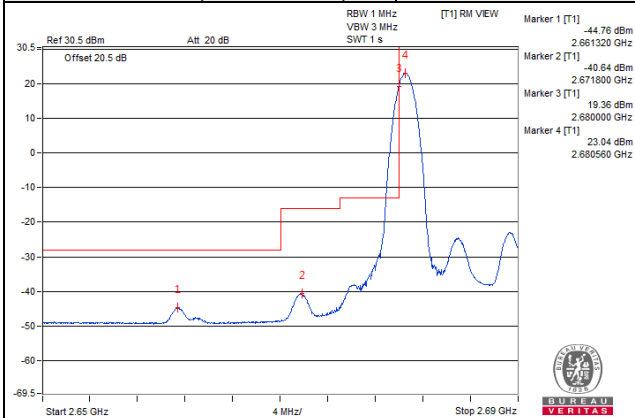

Channel Bandwidth: 10MHz

Channel 41540 (2685.0MHz) | 1 RB / 0 RB Offset

Channel 41540 (2685.0MHz) | 1 RB / 49 RB Offset