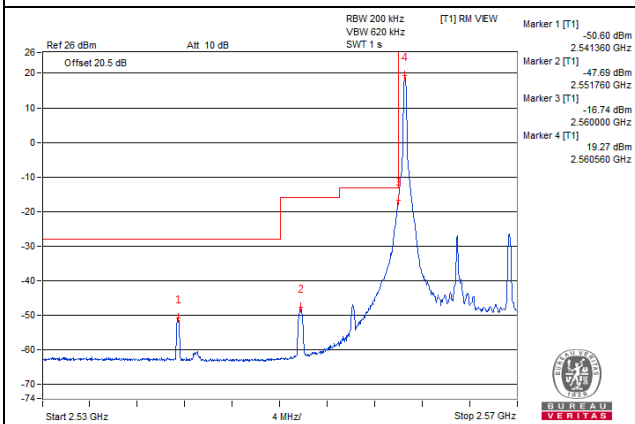

Channel Bandwidth: 10MHz

Channel 40340 (2565.0MHz)

1 RB / 0 RB Offset

Channel 40340 (2565.0MHz)

1 RB / 49 RB Offset

Channel 40340 (2565.0MHz)

50 RB / 0 RB Offset

Channel 40340 (2565.0MHz)

50 RB / 0 RB Offset