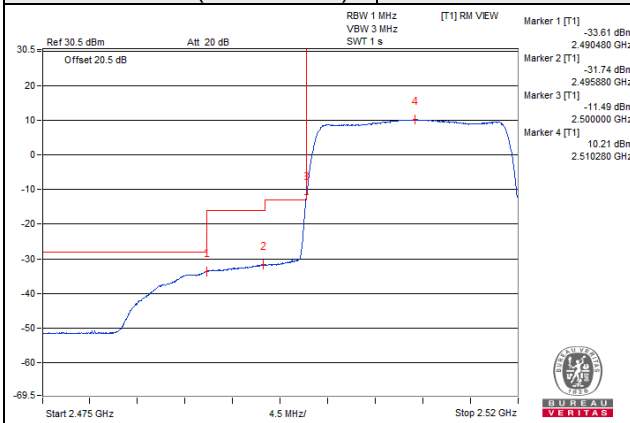

Channel Bandwidth: 20MHz

Channel 39790 (2510.0MHz)

1 RB / 0 RB Offset

Channel 39790 (2510.0MHz)

1 RB / 99 RB Offset

Channel 39790 (2510.0MHz)

100 RB / 0 RB Offset

Channel 39790 (2510.0MHz)

100 RB / 0 RB Offset