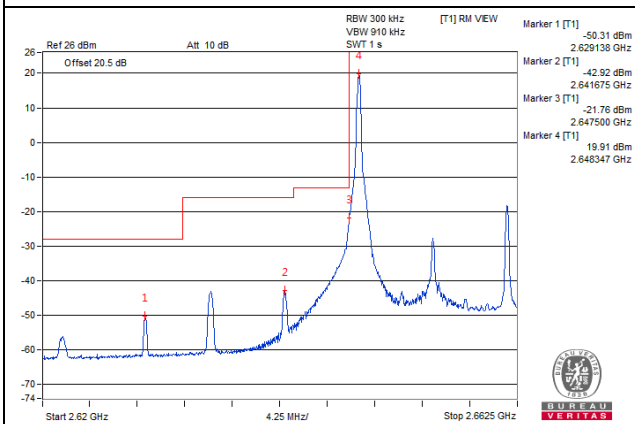

75 RB / 0 RB Offset

Channel Bandwidth: 15MHz

Channel 41240 (2655.0MHz)

1 RB / 0 RB Offset

Channel 41240 (2655.0MHz)

1 RB / 74 RB Offset

Channel 41240 (2655.0MHz)

75 RB / 0 RB Offset