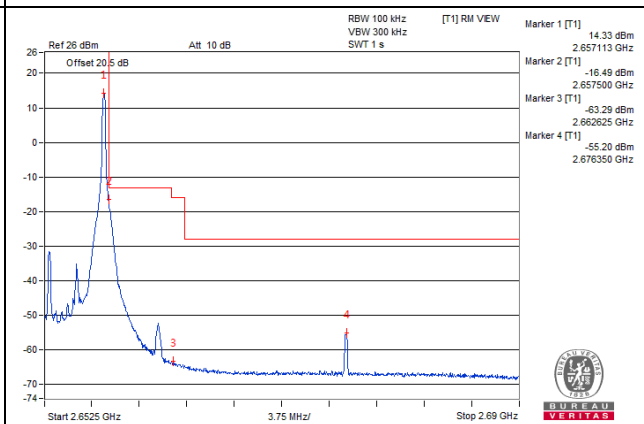

Channel Bandwidth: 5MHz

Channel 41240 (2655.0MHz)

1 RB / 0 RB Offset

Channel 41240 (2655.0MHz)

1 RB / 24 RB Offset