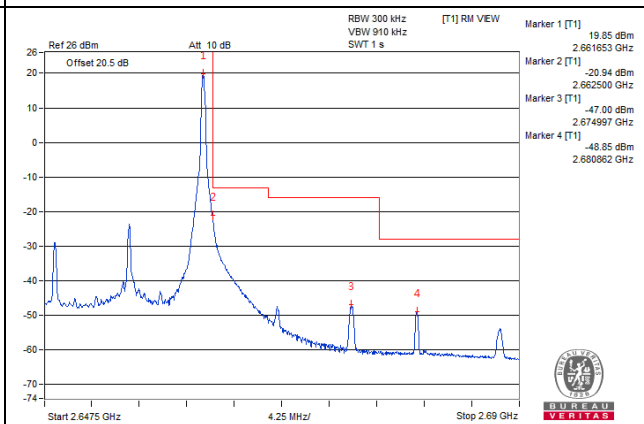

75 RB / 0 RB Offset

Channel Bandwidth: 15MHz

Channel 41240 (2655.0MHz)

1 RB / 0 RB Offset

Channel 41240 (2655.0MHz)

1 RB / 74 RB Offset

Channel 41240 (2655.0MHz)

75 RB / 0 RB Offset