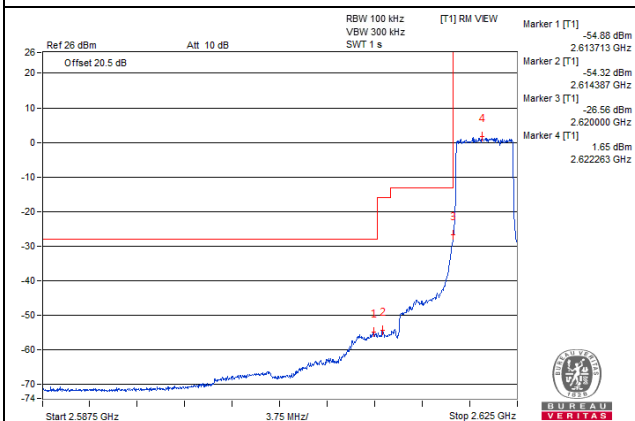

1 RB / 0 RB Offset

Channel 40915 (2622.5MHz)

1 RB / 24 RB Offset

Channel 40915 (2622.5MHz)

25 RB / 0 RB Offset

Channel 40915 (2622.5MHz)

25 RB / 0 RB Offset

Channel Bandwidth: 5MHz