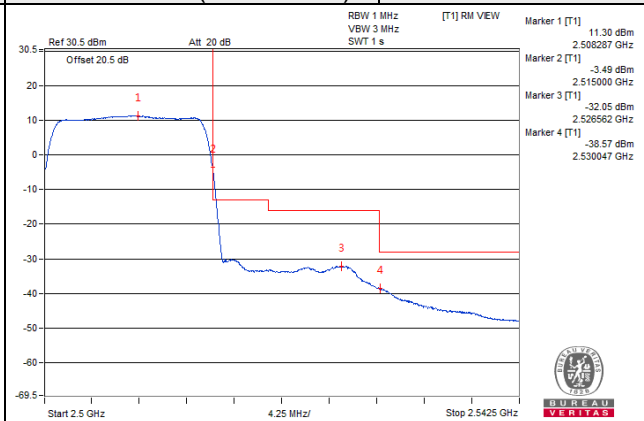

Channel 41540 (2685.0MHz) | 1 RB / 0 RB Offset

Channel 41540 (2685.0MHz) | 1 RB / 49 RB Offset

Channel 41540 (2685.0MHz) | 50 RB / 0 RB Offset

Channel 41540 (2685.0MHz) | 50 RB / 0 RB Offset

Channel Bandwidth: 15MHz

Channel 39765 (2507.5MHz)

1 RB / 0 RB Offset

Channel 39765 (2507.5MHz)

1 RB / 74 RB Offset

Channel 39765 (2507.5MHz)

75 RB / 0 RB Offset

Channel 39765 (2507.5MHz)

75 RB / 0 RB Offset

Channel Bandwidth: 15MHz

Channel 40040 (2535.0MHz)

1 RB / 0 RB Offset

Channel 40040 (2535.0MHz)

1 RB / 74 RB Offset

Channel 40040 (2535.0MHz)

75 RB / 0 RB Offset

Channel 40040 (2535.0MHz)