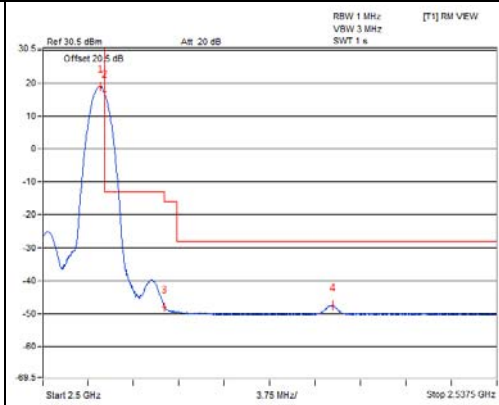

Channel 41490 (2680.0MHz) 100 RB / 0 RB Offset

Channel 41490 (2680.0MHz) 100 RB / 0 RB Offset

Chain 3 / QPSK

Channel Bandwidth: 5MHz

Channel 39715 (2502.5MHz)

1 RB / 0 RB Offset

Channel 39715 (2502.5MHz)

1 RB / 24 RB Offset