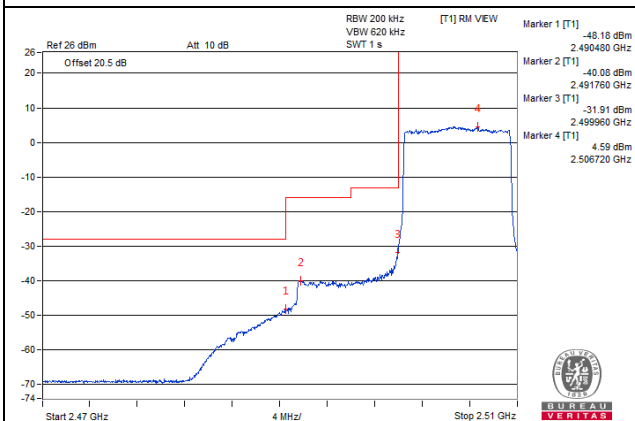

Channel Bandwidth: 10MHz

Channel 39740 (2505.0MHz), 1 RB / 0 RB Offset

1 RB / 0 RB Offset

Channel 39740 (2505.0MHz), 1 RB / 49 RB Offset

1 RB / 49 RB Offset

Channel 39740 (2505.0MHz), 50 RB / 0 RB Offset

50 RB / 0 RB Offset

Channel 39740 (2505.0MHz), 50 RB / 0 RB Offset

50 RB / 0 RB Offset