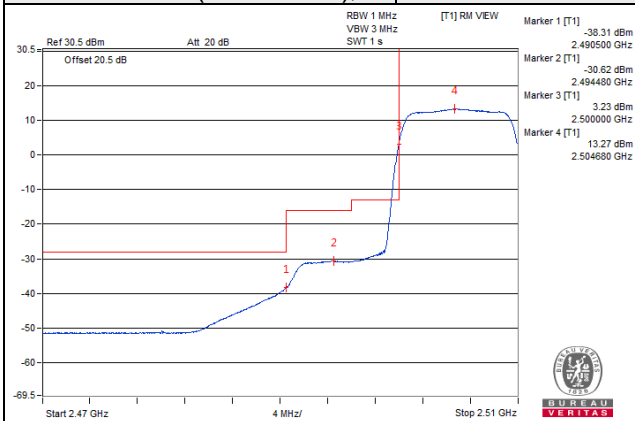

Channel Bandwidth: 10MHz

Channel 39740 (2505.0MHz), 1 RB / 0 RB Offset

1 RB / 0 RB Offset

Channel 39740 (2505.0MHz), 1 RB / 49 RB Offset

1 RB / 49 RB Offset

Channel 39740 (2505.0MHz), 50 RB / 0 RB Offset

50 RB / 0 RB Offset

Channel 39740 (2505.0MHz), 50 RB / 0 RB Offset

50 RB / 0 RB Offset