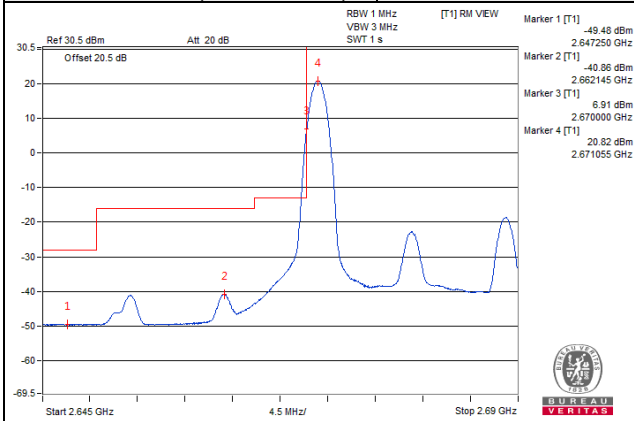

1 RB / 99 RB Offset

Channel 41240 (2655.0MHz)

100 RB / 0 RB Offset

Channel 41240 (2655.0MHz)

100 RB / 0 RB Offset

Channel Bandwidth: 20MHz

Channel 41490 (2680.0MHz) 1 RB / 0 RB Offset

Channel 41490 (2680.0MHz) 1 RB / 99 RB Offset