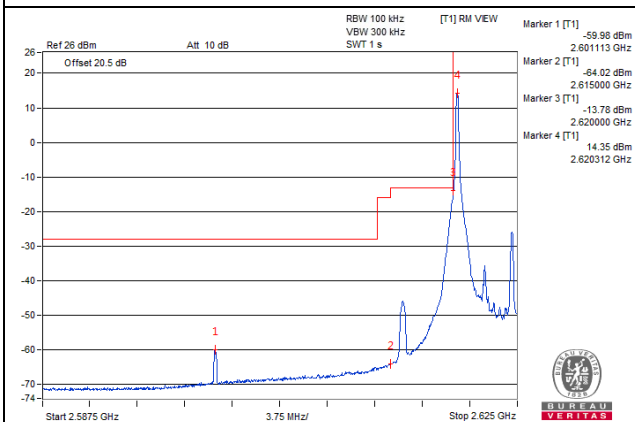

Channel Bandwidth: 5MHz

Channel 40915 (2622.5MHz)

1 RB / 0 RB Offset

Channel 40915 (2622.5MHz)

1 RB / 24 RB Offset