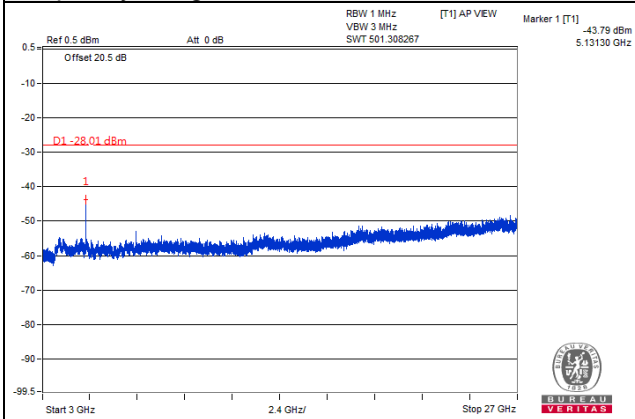

Channel 40365(2567.5MHz)

Frequency Range : 9kHz~1GHz

Frequency Range : 1GHz~3GHz

Frequency Range : 3GHz~26.5GHz

Channel Bandwidth: 5MHz

Channel 40915(2622.5MHz)

Frequency Range : 9kHz~1GHz

Frequency Range : 1GHz~3GHz