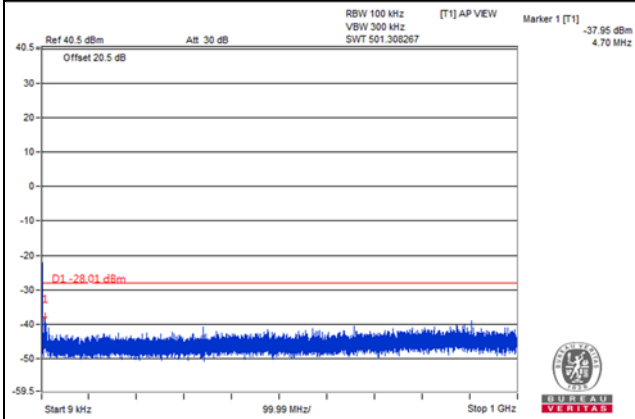

Channel Bandwidth: 5MHz

Channel 40040(2535.0MHz)

Frequency Range : 9kHz~1GHz