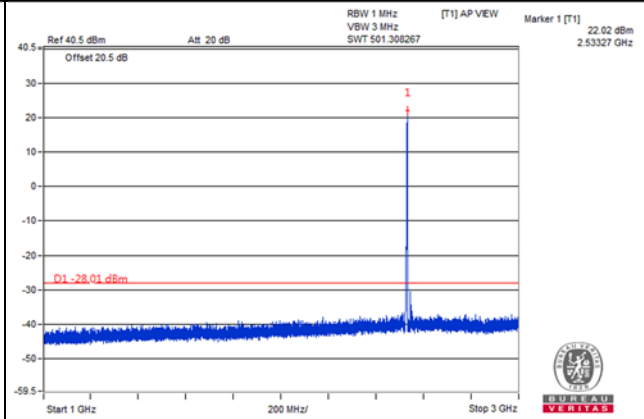

Frequency Range : 1GHz~3GHz