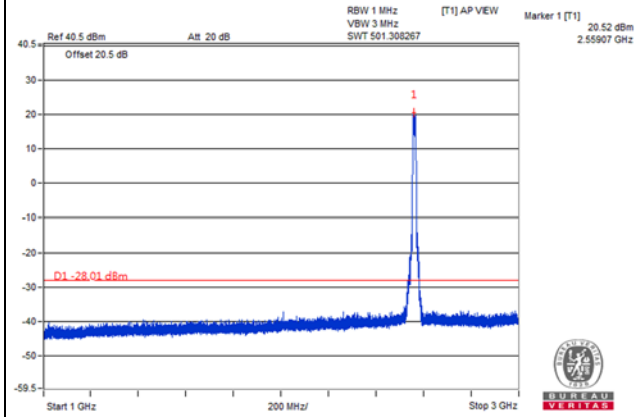

Frequency Range : 3GHz~26.5GHz

Channel Bandwidth: 15MHz

Channel 40315(2562.5MHz)

Frequency Range : 9kHz~1GHz

Frequency Range : 1GHz~3GHz

Frequency Range : 3GHz~26.5GHz

Channel Bandwidth: 15MHz

Channel 40965(2627.5MHz)