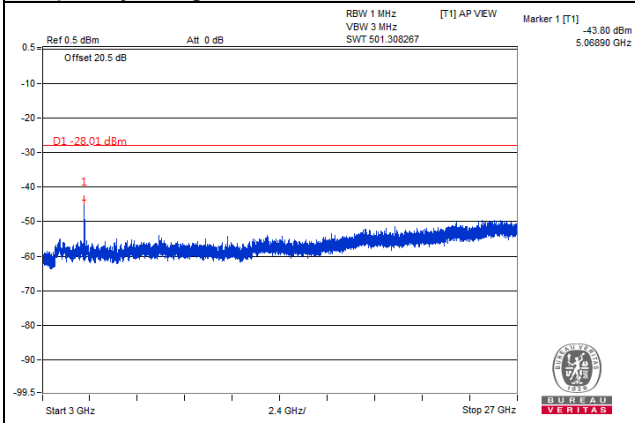

Frequency Range : 3GHz~26.5GHz