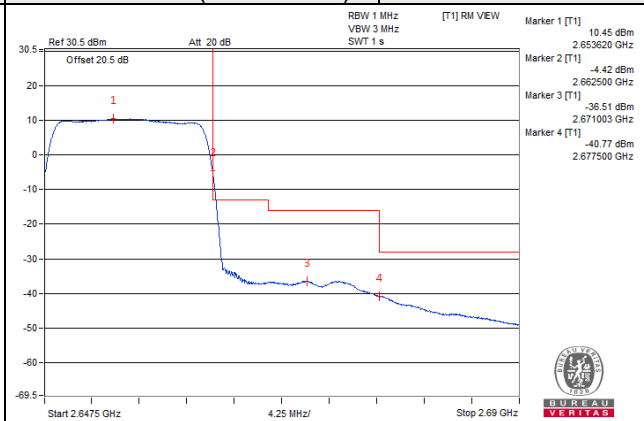

Channel 41240 (2655.0MHz)

75 RB / 0 RB Offset

Channel 41240 (2655.0MHz)

75 RB / 0 RB Offset