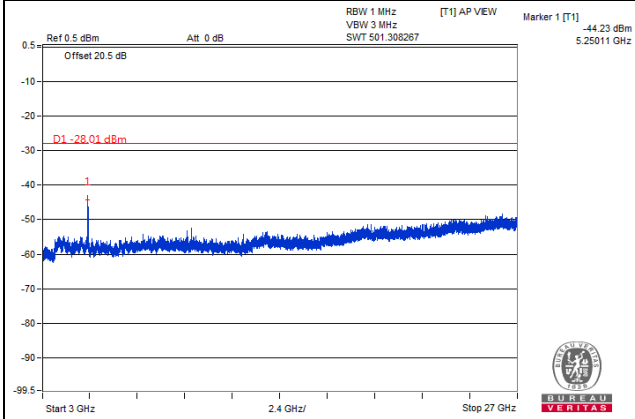

Channel Bandwidth: 10MHz

Channel 40940(2625.0MHz)

Frequency Range : 9kHz~1GHz

Frequency Range : 1GHz~3GHz

Frequency Range : 3GHz~26.5GHz

Channel Bandwidth: 10MHz

Channel 41240(2655.0MHz)

Frequency Range : 9kHz~1GHz