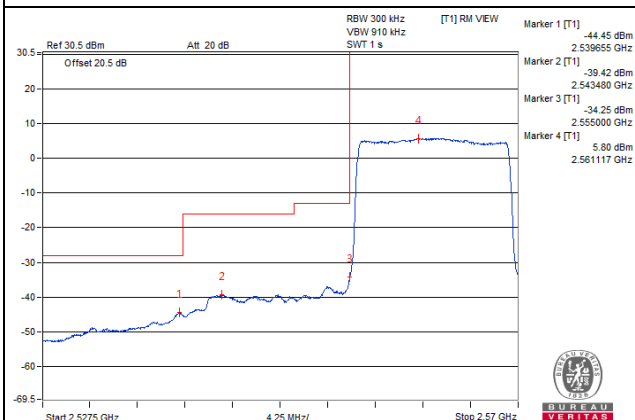

75 RB / 0 RB Offset

Channel Bandwidth: 15MHz

Channel 40315 (2562.5MHz) | 1 RB / 0 RB Offset

Channel 40315 (2562.5MHz) | 1 RB / 74 RB Offset

Channel 40315 (2562.5MHz) | 75 RB / 0 RB Offset

Channel 40315 (2562.5MHz) | 75 RB / 0 RB Offset

Channel Bandwidth: 15MHz

Channel 40965 (2627.5MHz)

1 RB / 0 RB Offset

Channel 40965 (2627.5MHz)

1 RB / 74 RB Offset

Channel 40965 (2627.5MHz)

75 RB / 0 RB Offset

Channel 40965 (2627.5MHz)