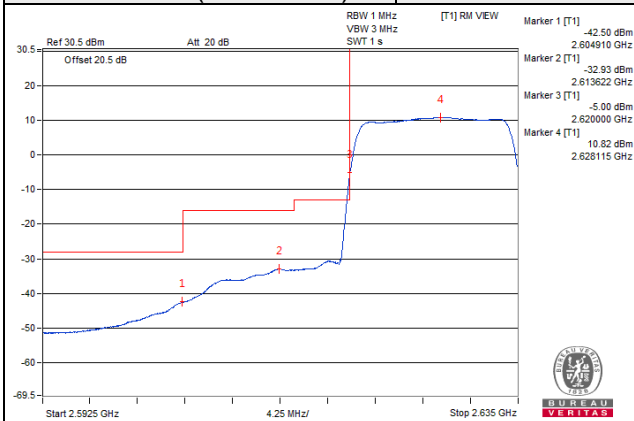

Channel 40965 (2627.5MHz)

75 RB / 0 RB Offset

Channel 40965 (2627.5MHz)

75 RB / 0 RB Offset