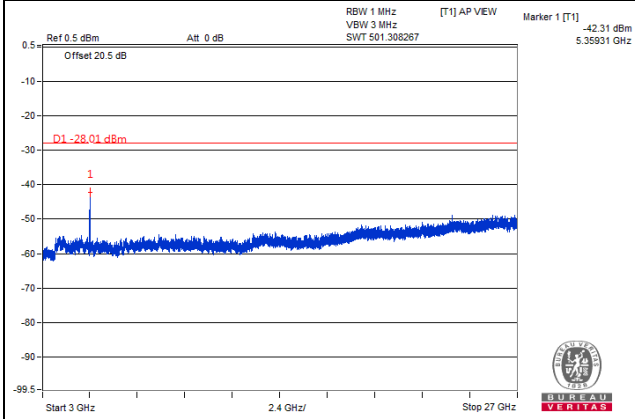

Channel 41490(2680.0MHz)

Frequency Range : 9kHz~1GHz

Frequency Range : 1GHz~3GHz

Frequency Range : 3GHz~26.5GHz

Chain 1

Channel Bandwidth: 5MHz

Channel 39715(2502.5MHz)

Frequency Range : 9kHz~1GHz