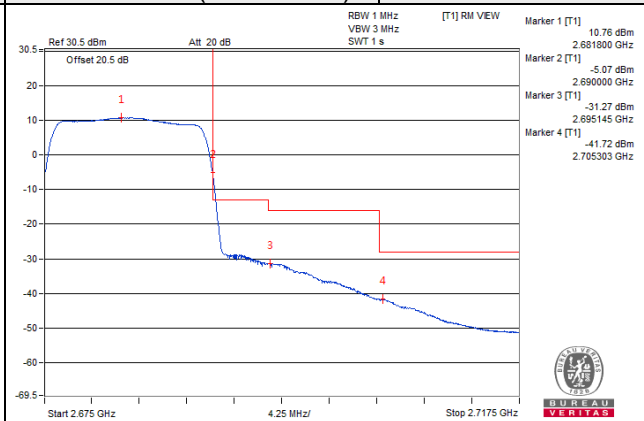

Channel 41240 (2655.0MHz)

75 RB / 0 RB Offset

Channel Bandwidth: 15MHz

Channel 41515 (2682.5MHz)

1 RB / 0 RB Offset

Channel 41515 (2682.5MHz)

1 RB / 74 RB Offset

Channel 41515 (2682.5MHz)

75 RB / 0 RB Offset

Channel 41515 (2682.5MHz)

75 RB / 0 RB Offset

Channel Bandwidth: 20MHz

Channel 39790 (2510.0MHz) | 1 RB / 0 RB Offset

Channel 39790 (2510.0MHz) | 1 RB / 99 RB Offset

Channel 39790 (2510.0MHz) | 100 RB / 0 RB Offset