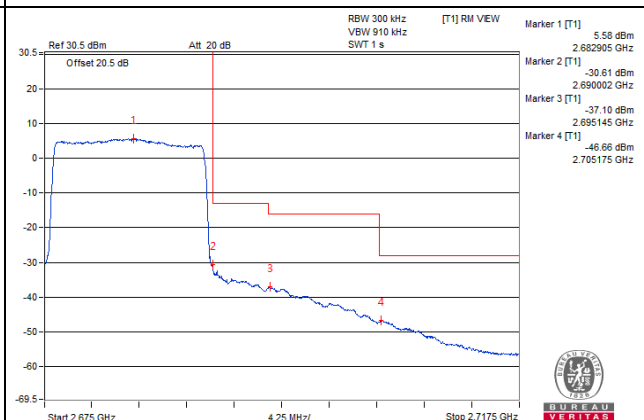

Channel 41240 (2655.0MHz)

75 RB / 0 RB Offset

Channel Bandwidth: 15MHz

Channel 41515 (2682.5MHz)

1 RB / 0 RB Offset

Channel 41515 (2682.5MHz)

1 RB / 74 RB Offset

Channel 41515 (2682.5MHz)

75 RB / 0 RB Offset

Channel 41515 (2682.5MHz)

75 RB / 0 RB Offset

Channel Bandwidth: 20MHz

Channel 39790 (2510.0MHz) | 1 RB / 0 RB Offset

Channel 39790 (2510.0MHz) | 1 RB / 99 RB Offset

Channel 39790 (2510.0MHz) | 100 RB / 0 RB Offset