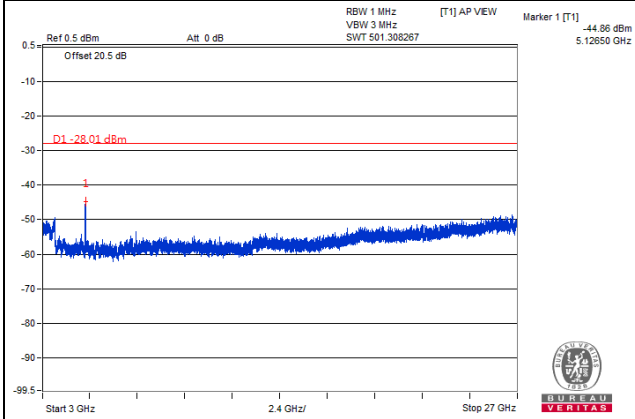

Frequency Range : 3GHz~26.5GHz

Channel Bandwidth: 15MHz

Channel 40315(2562.5MHz)

Frequency Range : 9kHz~1GHz

Frequency Range : 1GHz~3GHz

Frequency Range : 3GHz~26.5GHz

Channel Bandwidth: 15MHz

Channel 40965(2627.5MHz)