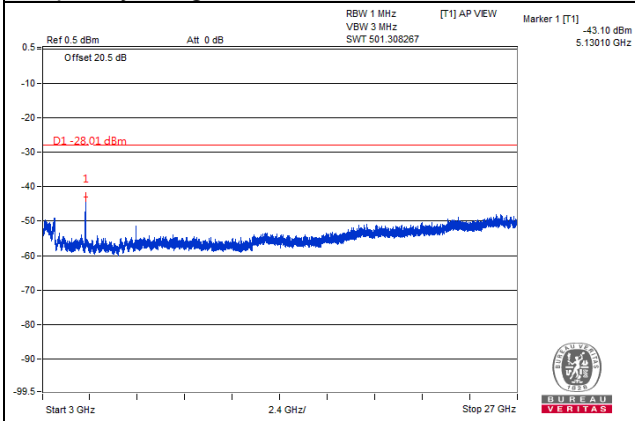

Channel 40340(2565.0MHz)

Frequency Range : 9kHz~1GHz

Frequency Range : 1GHz~3GHz

Frequency Range : 3GHz~26.5GHz

Channel Bandwidth: 10MHz

Channel 40940(2625.0MHz)

Frequency Range : 9kHz~1GHz

Frequency Range : 1GHz~3GHz