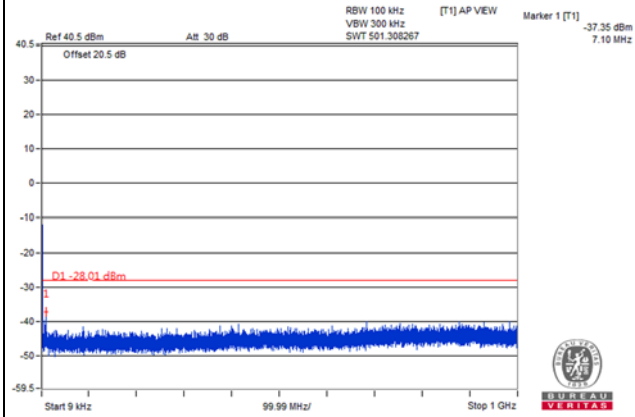

Channel Bandwidth: 15MHz

Channel 39765(2507.5MHz)

Frequency Range : 9kHz~1GHz