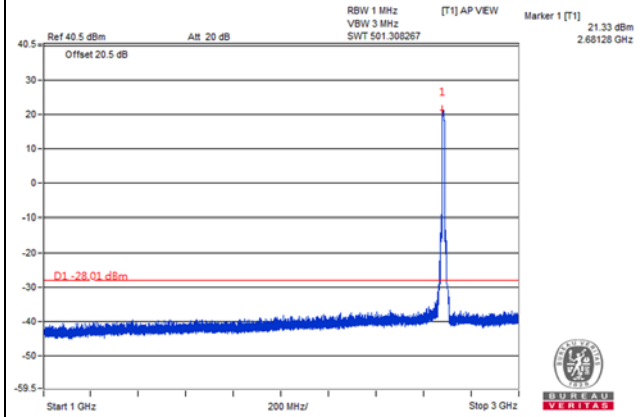

Frequency Range : 1GHz~3GHz

Frequency Range : 3GHz~26.5GHz

Channel Bandwidth: 10MHz

Channel 41540(2685.0MHz)

Frequency Range : 9kHz~1GHz

Frequency Range : 1GHz~3GHz

Frequency Range : 3GHz~26.5GHz

Channel Bandwidth: 15MHz