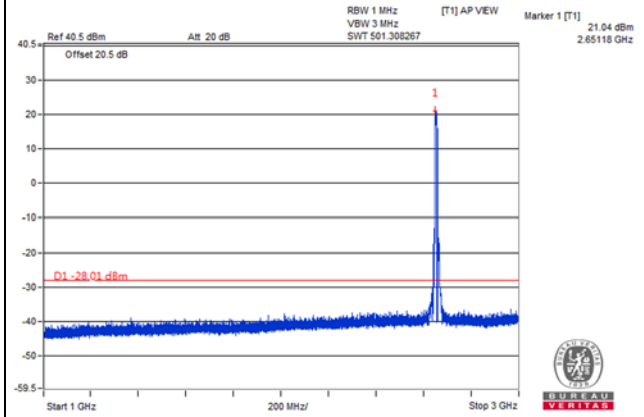

Frequency Range : 1GHz~3GHz