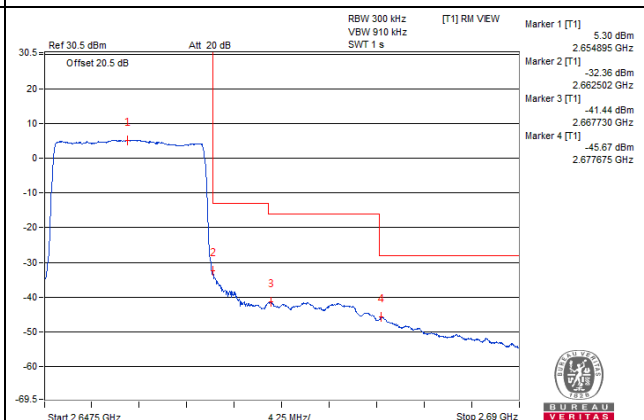

75 RB / 0 RB Offset

Channel Bandwidth: 15MHz

Channel 41240 (2655.0MHz)

1 RB / 0 RB Offset

Channel 41240 (2655.0MHz)

1 RB / 74 RB Offset

Channel 41240 (2655.0MHz)

75 RB / 0 RB Offset

Channel 41240 (2655.0MHz)

75 RB / 0 RB Offset

Channel Bandwidth: 15MHz

Channel 41515 (2682.5MHz)

1 RB / 0 RB Offset

Channel 41515 (2682.5MHz)

1 RB / 74 RB Offset

Channel 41515 (2682.5MHz)