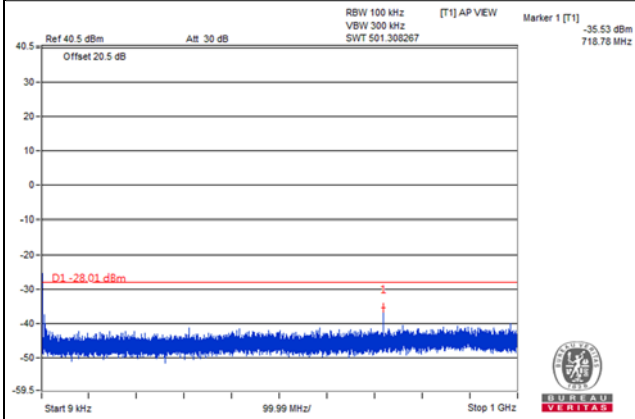

Channel Bandwidth: 5MHz

Channel 40915(2622.5MHz)

Frequency Range : 9kHz~1GHz