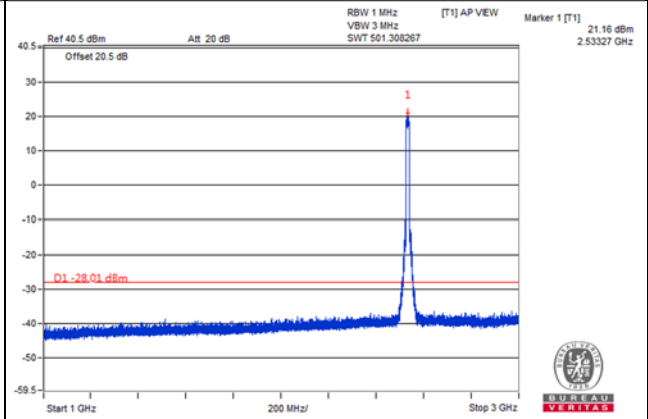

Channel 39765(2507.5MHz)

Frequency Range : 9kHz~1GHz

Frequency Range : 1GHz~3GHz

Frequency Range : 3GHz~26.5GHz

Channel Bandwidth: 15MHz

Channel 40040(2535.0MHz)

Frequency Range : 9kHz~1GHz

Frequency Range : 1GHz~3GHz