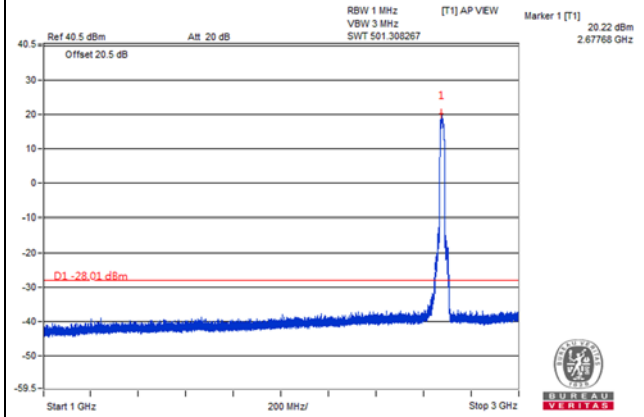

Frequency Range : 1GHz~3GHz