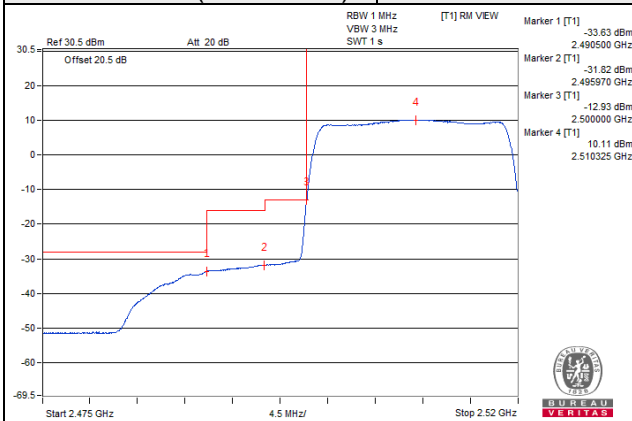

Channel 39790 (2510.0MHz) | 100 RB / 0 RB Offset