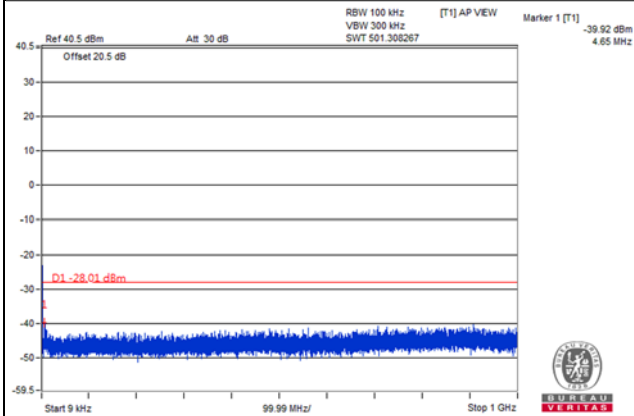

Channel Bandwidth: 5MHz

Channel 41565(2687.5MHz)

Frequency Range : 9kHz~1GHz

Frequency Range : 1GHz~3GHz