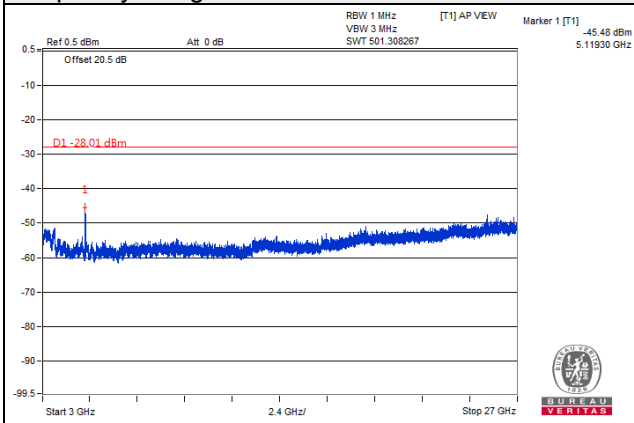

Channel Bandwidth: 20MHz

Channel 40290(2560.0MHz)

Frequency Range : 9kHz~1GHz

Frequency Range : 1GHz~3GHz

Frequency Range : 3GHz~26.5GHz

Channel Bandwidth: 20MHz
 Channel 40990(2630.0MHz)

Frequency Range : 9kHz~1GHz