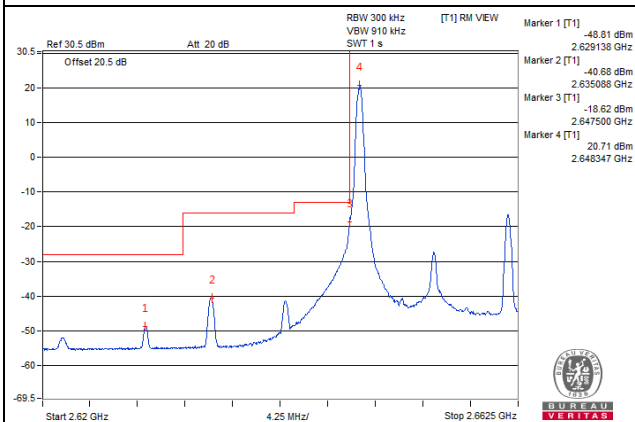

75 RB / 0 RB Offset

Channel Bandwidth: 15MHz

Channel 41240 (2655.0MHz)

1 RB / 0 RB Offset

Channel 41240 (2655.0MHz)

1 RB / 74 RB Offset

Channel 41240 (2655.0MHz)

75 RB / 0 RB Offset