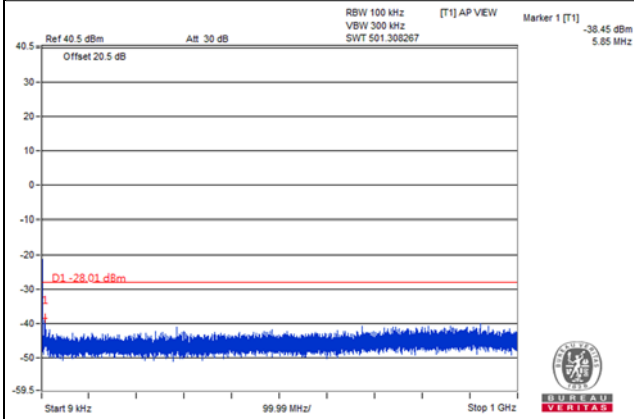

Channel Bandwidth: 20MHz

Channel 40290(2560.0MHz)

Frequency Range : 9kHz~1GHz

Frequency Range : 1GHz~3GHz

Frequency Range : 3GHz~26.5GHz

Channel Bandwidth: 20MHz
 Channel 40990(2630.0MHz)

Frequency Range : 9kHz~1GHz