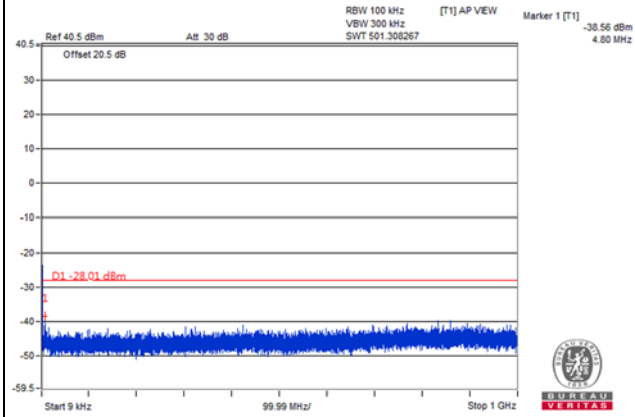

Channel Bandwidth: 20MHz

Channel 40290(2560.0MHz)

Frequency Range : 9kHz~1GHz

Frequency Range : 1GHz~3GHz

Frequency Range : 3GHz~26.5GHz

Channel Bandwidth: 20MHz
 Channel 40990(2630.0MHz)

Frequency Range : 9kHz~1GHz