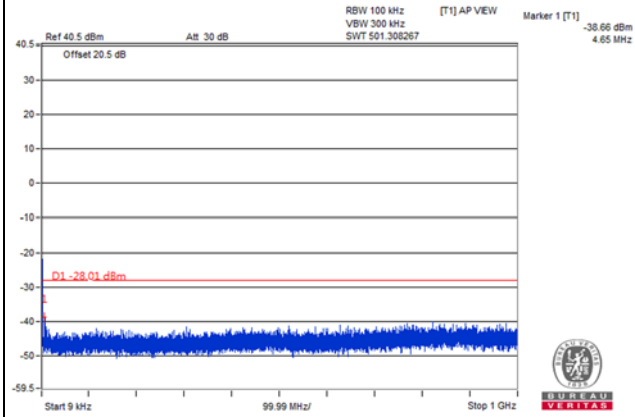

Frequency Range : 1GHz~3GHz

Frequency Range : 3GHz~26.5GHz

Channel Bandwidth: 10MHz

Channel 41540(2685.0MHz)

Frequency Range : 9kHz~1GHz

Frequency Range : 1GHz~3GHz

Frequency Range : 3GHz~26.5GHz

Channel Bandwidth: 15MHz