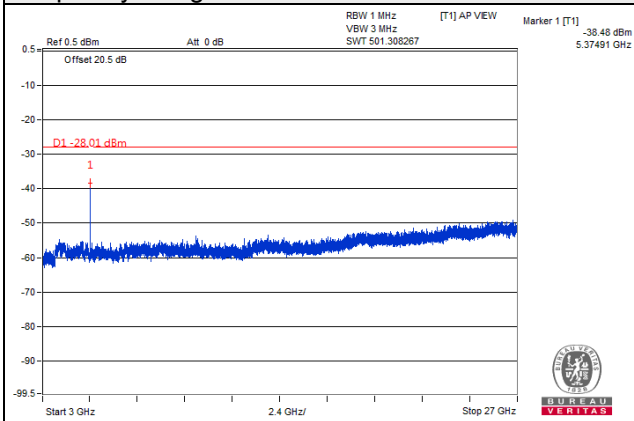

Frequency Range : 3GHz~26.5GHz

Frequency Range : 3GHz~26.5GHz