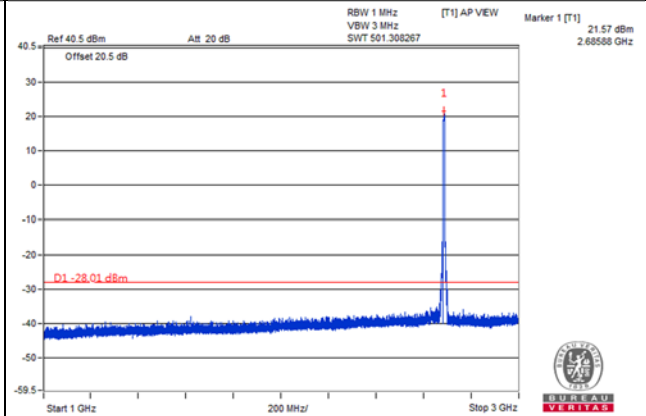

Channel Bandwidth: 5MHz

Channel 41565(2687.5MHz)

Frequency Range : 9kHz~1GHz

Frequency Range : 1GHz~3GHz