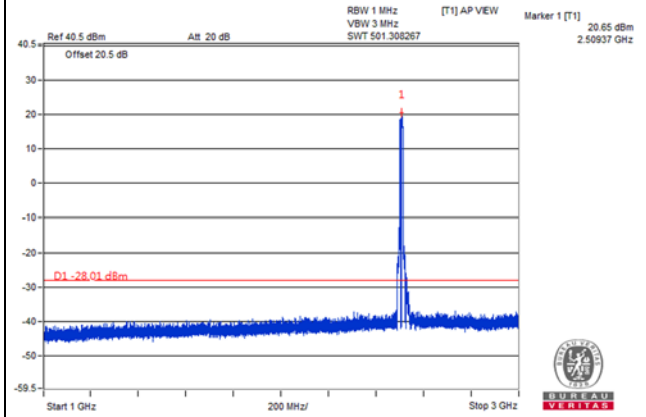

Frequency Range : 1GHz~3GHz