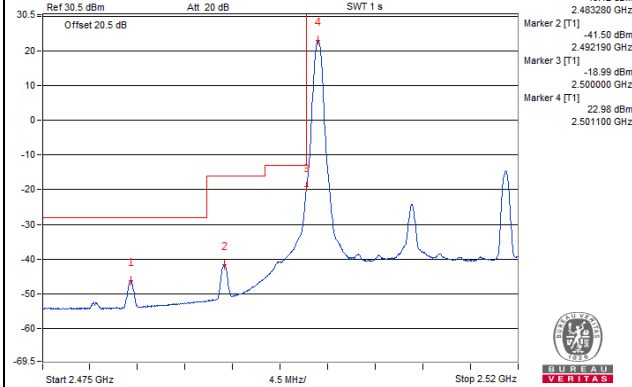

75 RB / 0 RB Offset

Channel 41515 (2682.5MHz)

75 RB / 0 RB Offset

Channel Bandwidth: 20MHz

Channel 39790 (2510.0MHz) | 1 RB / 0 RB Offset

Channel 39790 (2510.0MHz) | 1 RB / 99 RB Offset

Channel 39790 (2510.0MHz) | 100 RB / 0 RB Offset

Channel 39790 (2510.0MHz) | 100 RB / 99 RB Offset

Channel 39790 (2510.0MHz) | 100 RB / 0 RB Offset

Channel 39790 (2510.0MHz) | 100 RB / 99 RB Offset

Channel 39790 (2510.0MHz) | 100 RB / 0 RB Offset

Channel 39790 (2510.0MHz) | 100 RB / 99 RB Offset