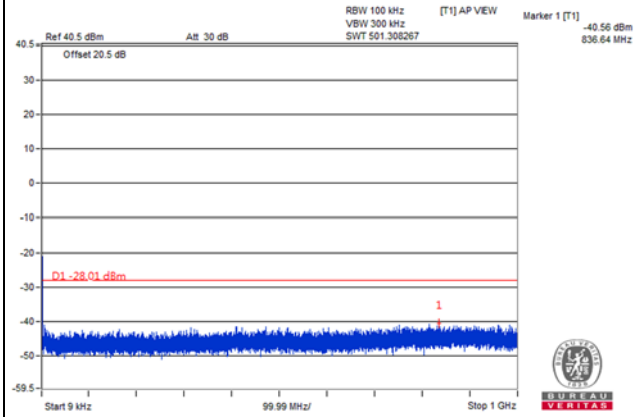

Channel Bandwidth: 15MHz

Channel 41515(2682.5MHz)

Frequency Range : 9kHz~1GHz