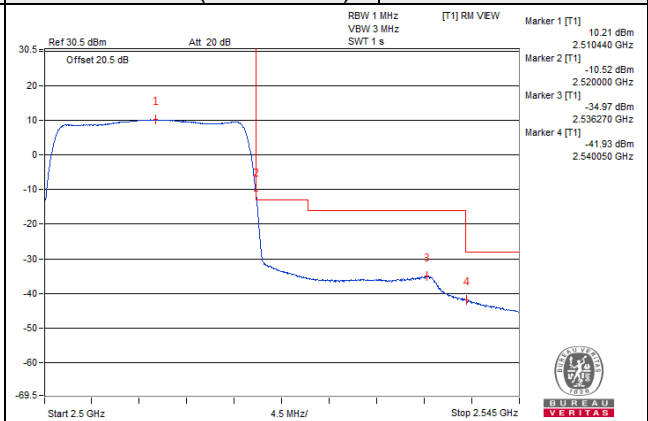

75 RB / 0 RB Offset

Channel 41515 (2682.5MHz)

75 RB / 0 RB Offset

Channel Bandwidth: 20MHz

Channel 39790 (2510.0MHz) | 1 RB / 0 RB Offset

Channel 39790 (2510.0MHz) | 1 RB / 99 RB Offset

Channel 39790 (2510.0MHz) | 100 RB / 0 RB Offset

Channel 39790 (2510.0MHz) | 100 RB / 99 RB Offset

Channel 39790 (2510.0MHz) | 100 RB / 0 RB Offset

Channel 39790 (2510.0MHz) | 100 RB / 99 RB Offset

Channel 39790 (2510.0MHz) | 100 RB / 0 RB Offset

Channel 39790 (2510.0MHz) | 100 RB / 99 RB Offset