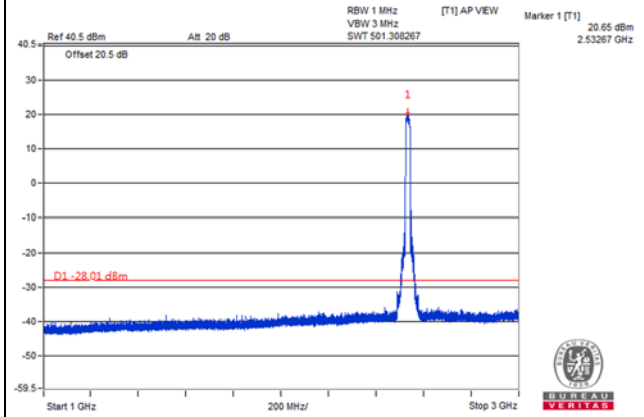

Frequency Range : 1GHz~3GHz