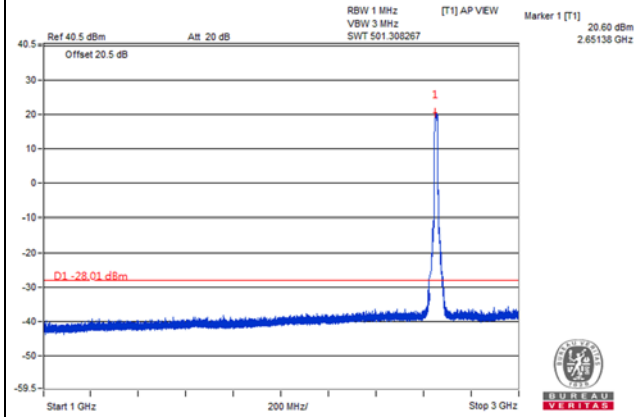

Frequency Range : 9kHz~1GHz

Frequency Range : 1GHz~3GHz

Frequency Range : 3GHz~26.5GHz

Frequency Range : 3GHz~26.5GHz

Channel Bandwidth: 15MHz

Channel 41240(2655.0MHz)

Frequency Range : 9kHz~1GHz

Frequency Range : 1GHz~3GHz