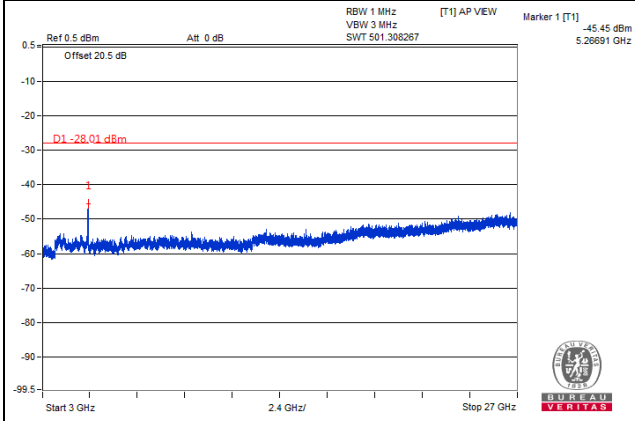

Frequency Range : 3GHz~26.5GHz