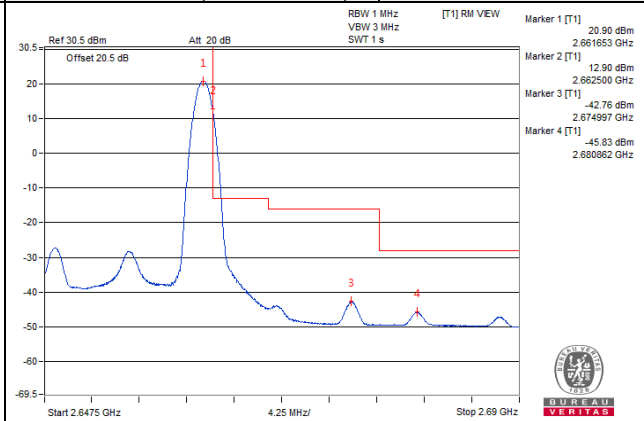

75 RB / 0 RB Offset

Channel Bandwidth: 15MHz

Channel 41240 (2655.0MHz)

1 RB / 0 RB Offset

Channel 41240 (2655.0MHz)

1 RB / 74 RB Offset

Channel 41240 (2655.0MHz)

75 RB / 0 RB Offset