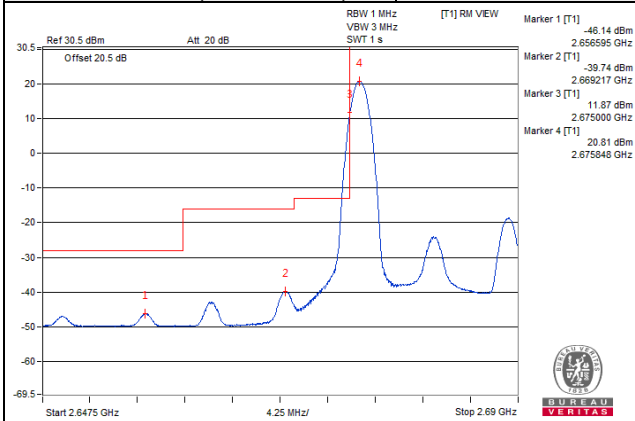

Channel 41240 (2655.0MHz)

75 RB / 0 RB Offset

Channel Bandwidth: 15MHz

Channel 41515 (2682.5MHz)

1 RB / 0 RB Offset

Channel 41515 (2682.5MHz)

1 RB / 74 RB Offset

Channel 41515 (2682.5MHz)