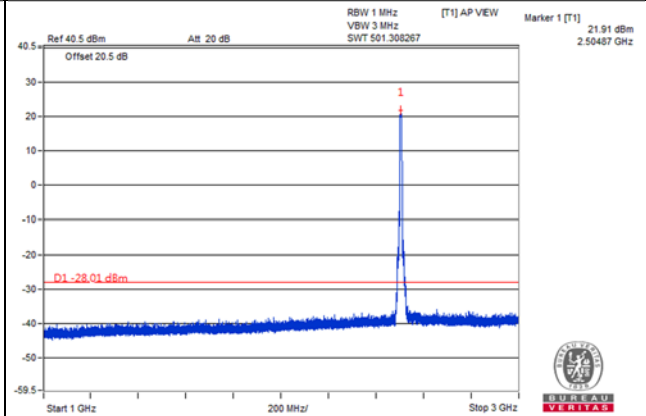

Frequency Range : 9kHz~1GHz

Frequency Range : 1GHz~3GHz

Frequency Range : 3GHz~26.5GHz

Frequency Range : 3GHz~26.5GHz

Channel Bandwidth: 10MHz

Channel 39740(2505.0MHz)

Frequency Range : 9kHz~1GHz

Frequency Range : 1GHz~3GHz