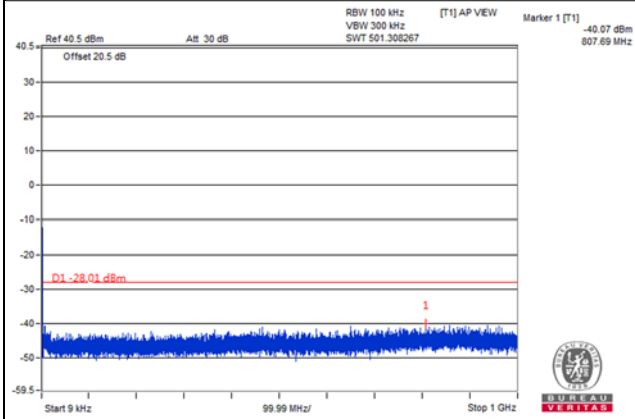

Channel 39765(2507.5MHz)

Frequency Range : 9kHz~1GHz

Frequency Range : 1GHz~3GHz

Frequency Range : 3GHz~26.5GHz

Channel Bandwidth: 15MHz

Channel 40040(2535.0MHz)

Frequency Range : 9kHz~1GHz

Frequency Range : 1GHz~3GHz