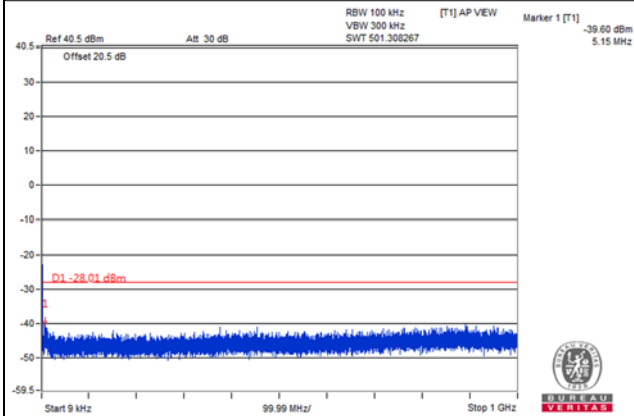

Channel Bandwidth: 5MHz

Channel 41240(2655.0MHz)

Frequency Range : 9kHz~1GHz

Frequency Range : 1GHz~3GHz