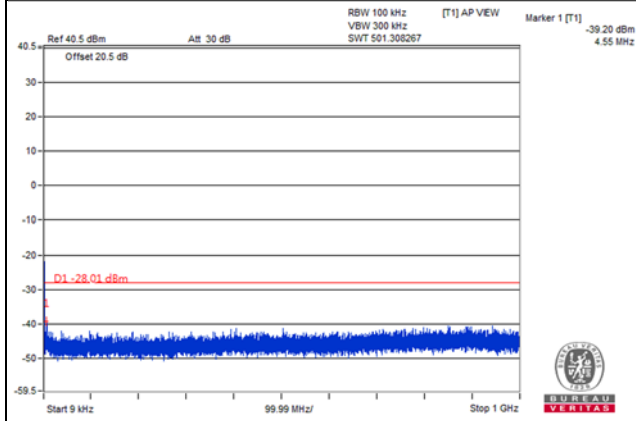

4.7.4 Test Results

Chain 0

Channel Bandwidth: 5MHz

Channel 39715(2502.5MHz)

Frequency Range : 9kHz~1GHz