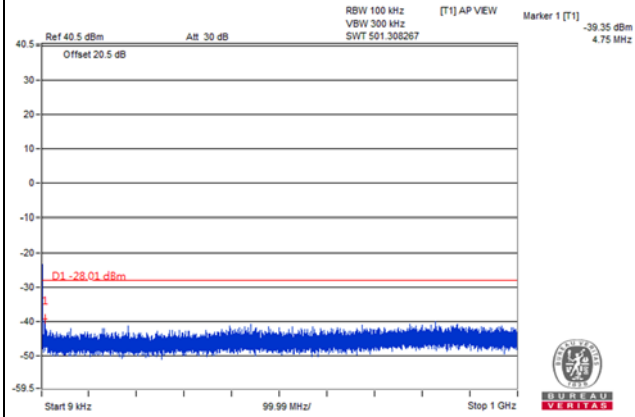

Channel Bandwidth: 10MHz

Channel 40940(2625.0MHz)

Frequency Range : 9kHz~1GHz