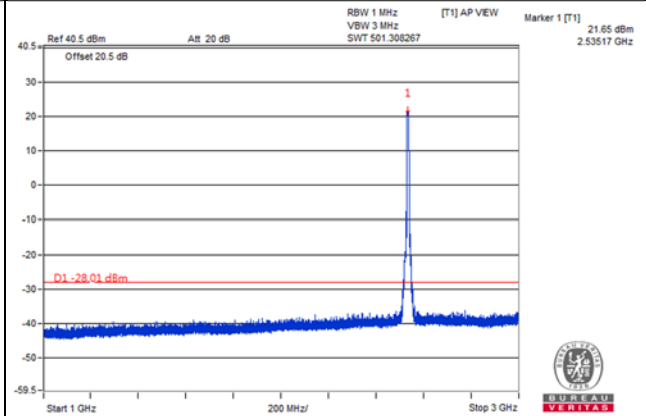

Frequency Range : 3GHz~26.5GHz

Channel Bandwidth: 10MHz

Channel 40040(2535.0MHz)

Frequency Range : 9kHz~1GHz

Frequency Range : 1GHz~3GHz

Frequency Range : 3GHz~26.5GHz

Frequency Range : 3GHz~26.5GHz

Channel Bandwidth: 10MHz