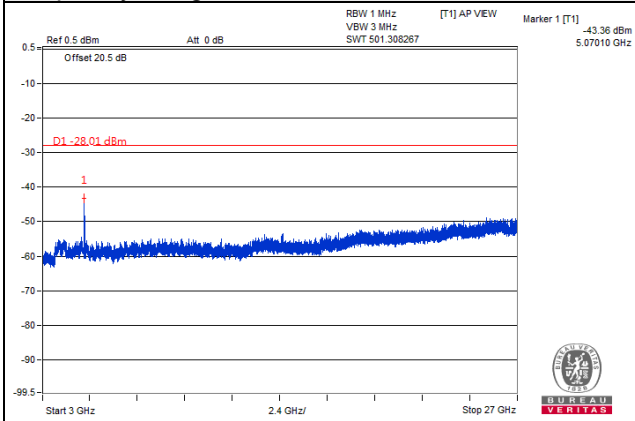

Frequency Range : 3GHz~26.5GHz