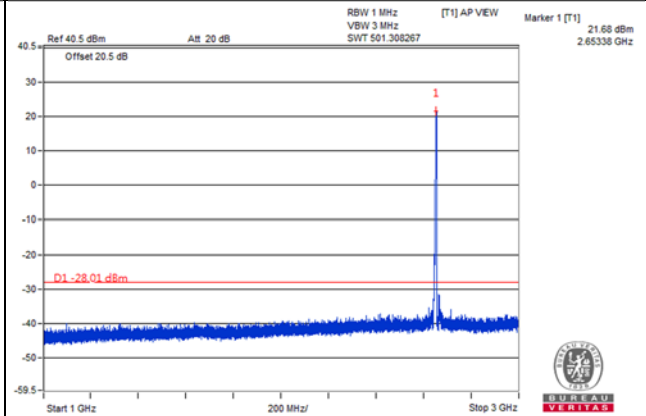

Channel Bandwidth: 5MHz

Channel 41240(2655.0MHz)

Frequency Range : 9kHz~1GHz

Frequency Range : 1GHz~3GHz