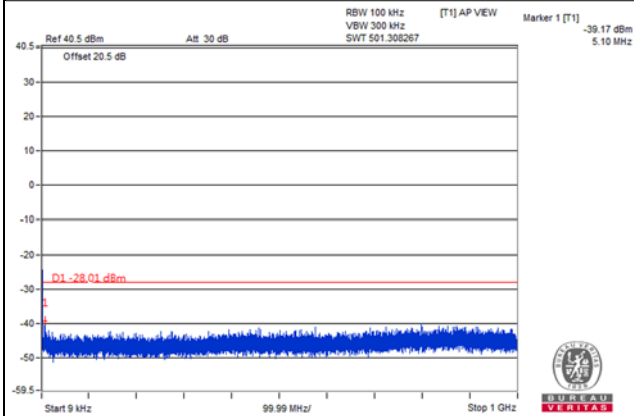

Frequency Range : 1GHz~3GHz

Frequency Range : 3GHz~26.5GHz

Channel Bandwidth: 20MHz

Channel 41240(2655.0MHz)

Frequency Range : 9kHz~1GHz

Frequency Range : 1GHz~3GHz

Frequency Range : 3GHz~26.5GHz

Channel Bandwidth: 20MHz