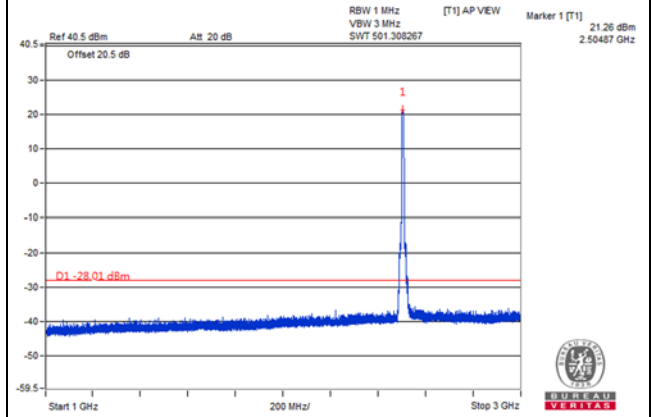

Frequency Range : 3GHz~26.5GHz

Channel Bandwidth: 10MHz

Channel 39740(2505.0MHz)

Frequency Range : 9kHz~1GHz

Frequency Range : 1GHz~3GHz

Frequency Range : 3GHz~26.5GHz

Channel Bandwidth: 10MHz

Channel 40040(2535.0MHz)