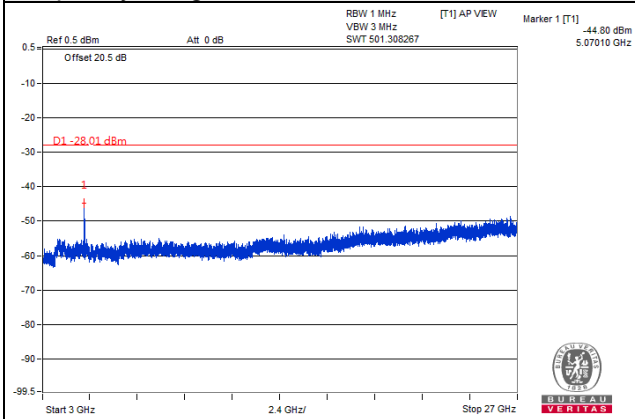

Channel Bandwidth: 20MHz

Channel 40290(2560.0MHz)

Frequency Range : 9kHz~1GHz

Frequency Range : 1GHz~3GHz

Frequency Range : 3GHz~26.5GHz

Channel Bandwidth: 20MHz
 Channel 40990(2630.0MHz)

Frequency Range : 9kHz~1GHz