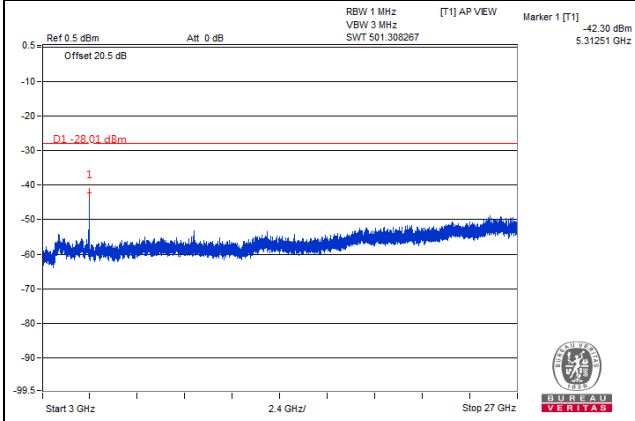

Frequency Range : 3GHz~26.5GHz