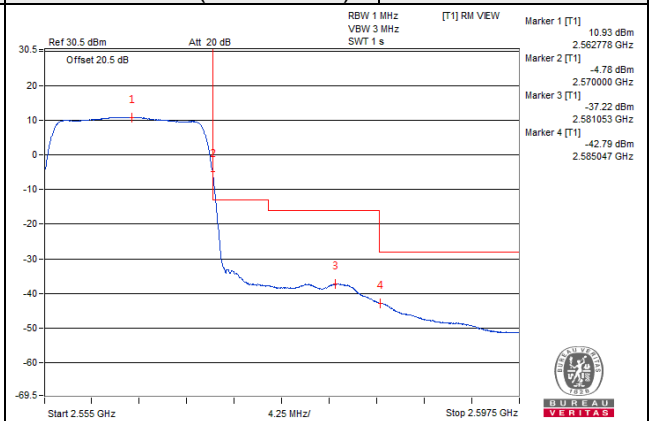

Channel Bandwidth: 15MHz

Channel 40040 (2535.0MHz)

1 RB / 0 RB Offset

Channel 40040 (2535.0MHz)

1 RB / 74 RB Offset

Channel 40040 (2535.0MHz)

75 RB / 0 RB Offset

Channel 40040 (2535.0MHz)

75 RB / 0 RB Offset

Channel Bandwidth: 15MHz

Channel 40315 (2562.5MHz) | 1 RB / 0 RB Offset

Channel 40315 (2562.5MHz) | 1 RB / 74 RB Offset

Channel 40315 (2562.5MHz) | 75 RB / 0 RB Offset

Channel 40315 (2562.5MHz) | 75 RB / 0 RB Offset

Channel Bandwidth: 15MHz

Channel 40965 (2627.5MHz)

1 RB / 0 RB Offset

Channel 40965 (2627.5MHz)

1 RB / 74 RB Offset

Channel 40965 (2627.5MHz)

75 RB / 0 RB Offset

Channel 40965 (2627.5MHz)