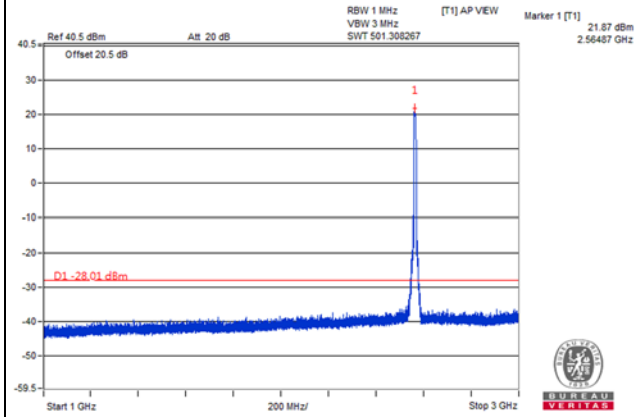

Frequency Range : 1GHz~3GHz