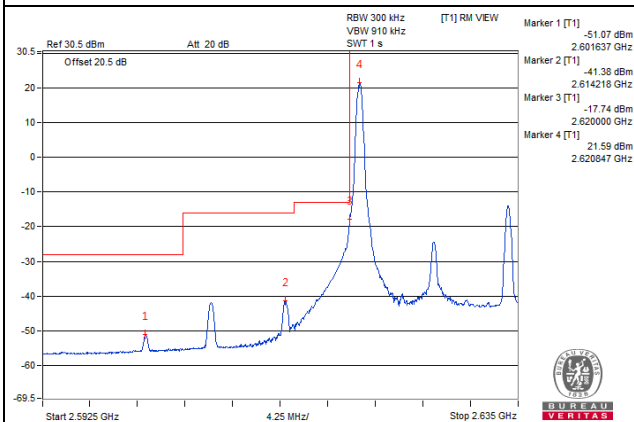

Channel Bandwidth: 15MHz

Channel 40965 (2627.5MHz)

1 RB / 0 RB Offset

Channel 40965 (2627.5MHz)

1 RB / 74 RB Offset