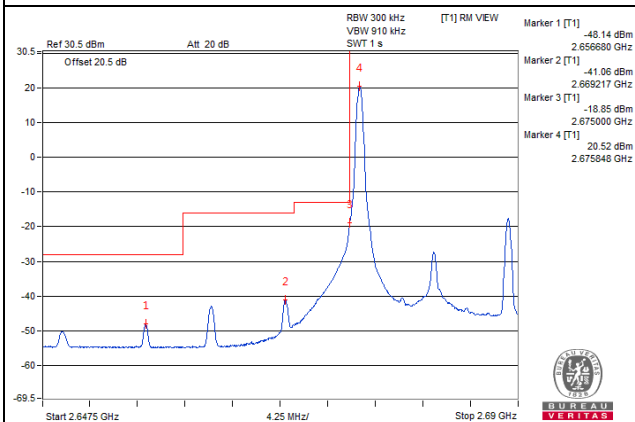

Channel 41240 (2655.0MHz)

75 RB / 0 RB Offset

Channel Bandwidth: 15MHz

Channel 41515 (2682.5MHz)

1 RB / 0 RB Offset

Channel 41515 (2682.5MHz)

1 RB / 74 RB Offset

Channel 41515 (2682.5MHz)