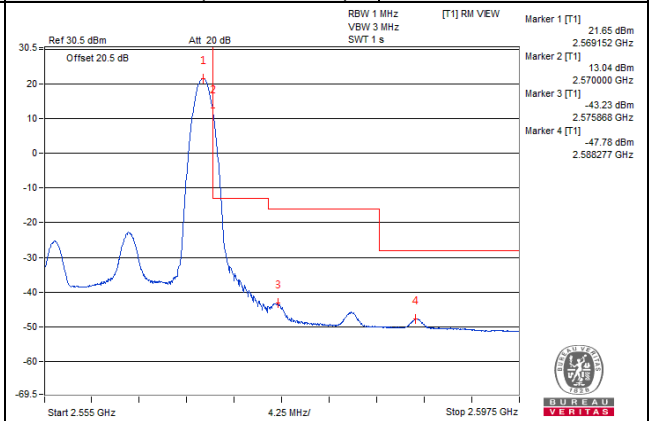

Channel Bandwidth: 15MHz

Channel 40040 (2535.0MHz)

1 RB / 0 RB Offset

Channel 40040 (2535.0MHz)

1 RB / 74 RB Offset

Channel 40040 (2535.0MHz)

75 RB / 0 RB Offset

Channel 40040 (2535.0MHz)

75 RB / 0 RB Offset

Channel Bandwidth: 15MHz

Channel 40315 (2562.5MHz) | 1 RB / 0 RB Offset

Channel 40315 (2562.5MHz) | 1 RB / 74 RB Offset

Channel 40315 (2562.5MHz) | 75 RB / 0 RB Offset

Channel 40315 (2562.5MHz) | 75 RB / 0 RB Offset