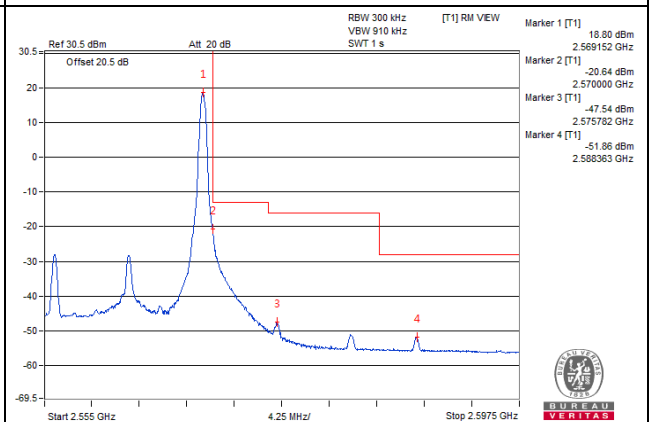

Channel Bandwidth: 15MHz

Channel 40040 (2535.0MHz)

1 RB / 0 RB Offset

Channel 40040 (2535.0MHz)

1 RB / 74 RB Offset

Channel 40040 (2535.0MHz)

75 RB / 0 RB Offset

Channel 40040 (2535.0MHz)

75 RB / 0 RB Offset

Channel Bandwidth: 15MHz

Channel 40315 (2562.5MHz) | 1 RB / 0 RB Offset

Channel 40315 (2562.5MHz) | 1 RB / 74 RB Offset

Channel 40315 (2562.5MHz) | 75 RB / 0 RB Offset

Channel 40315 (2562.5MHz) | 75 RB / 0 RB Offset