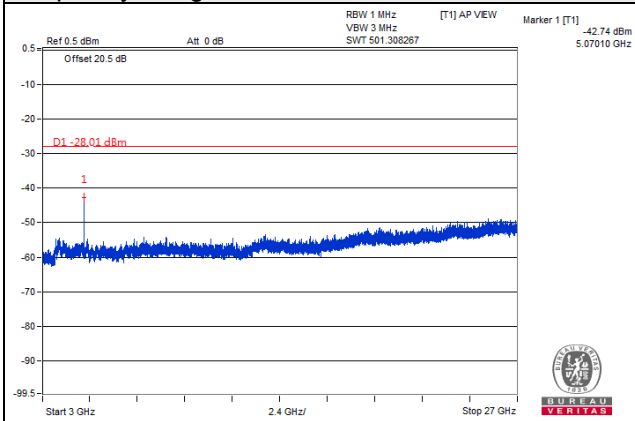

Channel 40040(2535.0MHz)

Frequency Range : 9kHz~1GHz

Frequency Range : 1GHz~3GHz

Frequency Range : 3GHz~26.5GHz

Channel Bandwidth: 5MHz

Channel 40365(2567.5MHz)

Frequency Range : 9kHz~1GHz

Frequency Range : 1GHz~3GHz