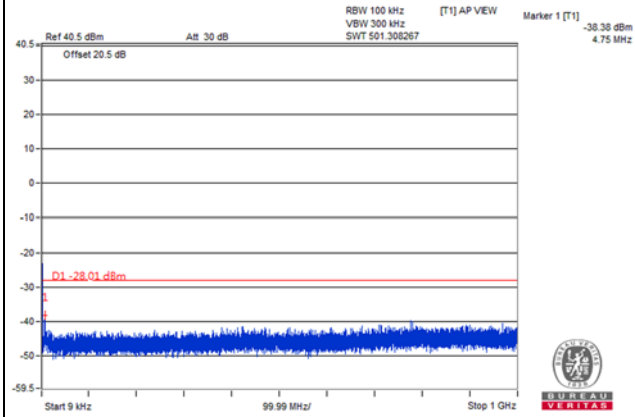

Frequency Range : 9kHz~1GHz

Frequency Range : 1GHz~3GHz

Frequency Range : 3GHz~26.5GHz

Frequency Range : 3GHz~26.5GHz

Channel Bandwidth: 5MHz

Channel 41565(2687.5MHz)

Frequency Range : 9kHz~1GHz

Frequency Range : 1GHz~3GHz