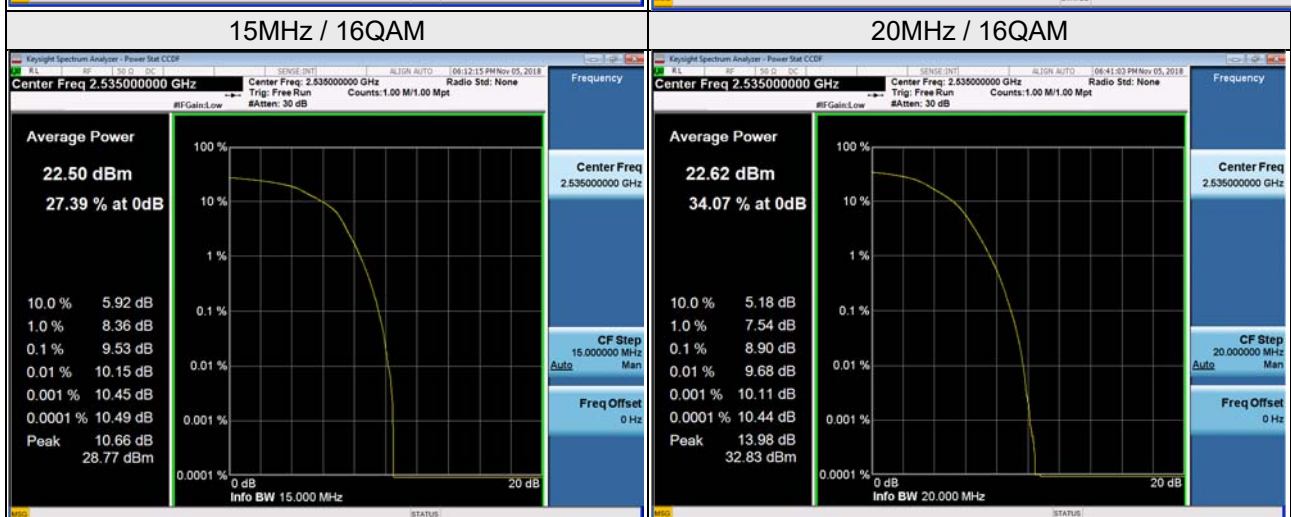

Channel Bandwidth: 20MHz													
Channel	Frequency (MHz)	Peak To Average Ratio (dB)											
		QPSK				16QAM				64QAM			
		Chain0	Chain1	Chain2	Chain3	Chain0	Chain1	Chain2	Chain3	Chain0	Chain1	Chain2	Chain3
39790	2510.0	8.19	8.12	8.46	8.53	8.59	8.37	8.36	8.44	7.96	8.29	8.16	8.39
40040	2535.0	8.75	8.03	8.04	8.05	8.90	8.22	8.05	8.39	8.20	8.00	8.05	8.06
40290	2560.0	8.69	8.13	8.12	8.04	8.72	8.28	8.37	8.58	8.23	8.25	8.33	8.28
40990	2630.0	8.16	8.23	8.24	8.14	8.38	8.04	8.25	8.01	8.13	8.33	8.06	8.32
41240	2655.0	8.17	8.04	8.30	8.30	8.36	8.04	8.22	8.27	8.13	8.12	8.00	8.24
41490	2680.0	8.15	8.13	8.13	8.01	8.12	8.03	8.32	8.12	8.01	8.02	8.15	8.30

Spectrum Plot Of Worst Value