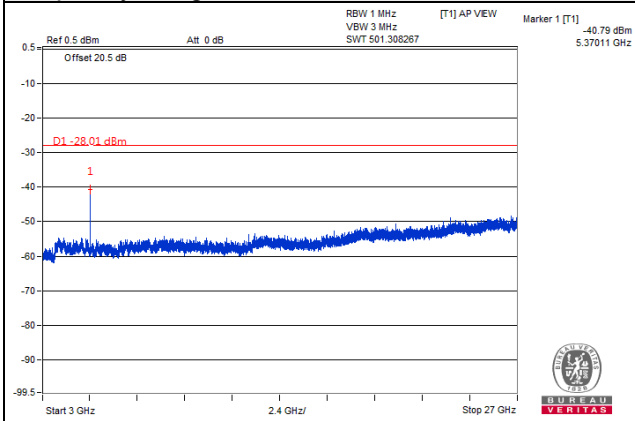

Frequency Range : 1GHz~3GHz

Frequency Range : 3GHz~26.5GHz

Channel Bandwidth: 10MHz

Channel 41540(2685.0MHz)

Frequency Range : 9kHz~1GHz

Frequency Range : 1GHz~3GHz

Frequency Range : 3GHz~26.5GHz

Channel Bandwidth: 15MHz