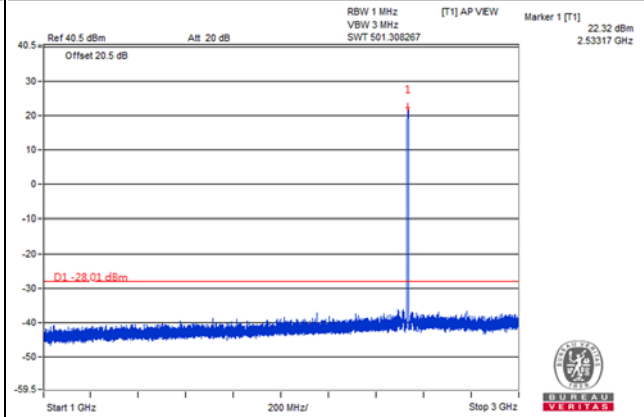

Frequency Range : 1GHz~3GHz

Frequency Range : 3GHz~26.5GHz

Channel Bandwidth: 5MHz

Channel 40040(2535.0MHz)

Frequency Range : 9kHz~1GHz

Frequency Range : 1GHz~3GHz

Frequency Range : 3GHz~26.5GHz

Channel Bandwidth: 5MHz