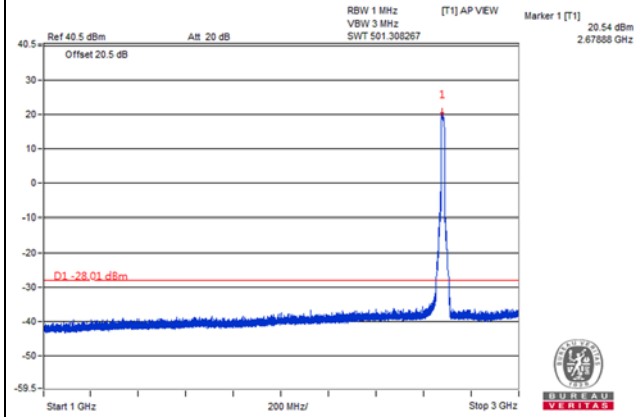

Frequency Range : 3GHz~26.5GHz

Channel Bandwidth: 15MHz

Channel 41515(2682.5MHz)

Frequency Range : 9kHz~1GHz

Frequency Range : 1GHz~3GHz

Frequency Range : 3GHz~26.5GHz

Channel Bandwidth: 20MHz

Channel 39790(2510.0MHz)