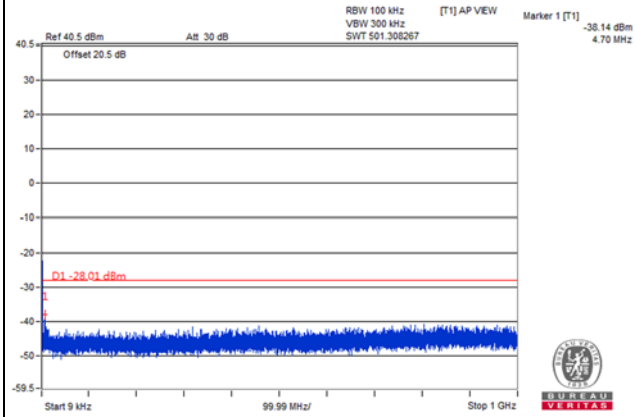

Channel 40340(2565.0MHz)

Frequency Range : 9kHz~1GHz

Frequency Range : 1GHz~3GHz

Frequency Range : 3GHz~26.5GHz

Channel Bandwidth: 10MHz

Channel 40940(2625.0MHz)

Frequency Range : 9kHz~1GHz

Frequency Range : 1GHz~3GHz