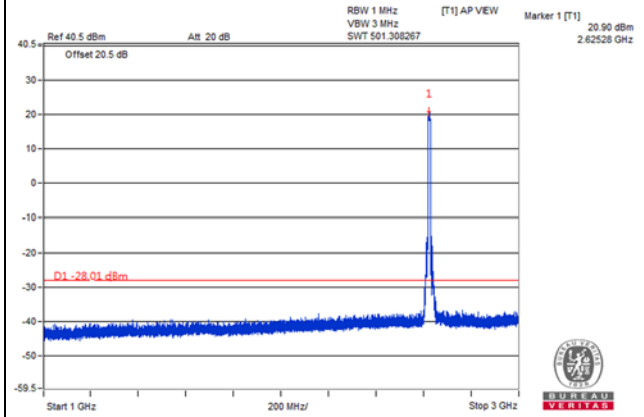

Channel 40340(2565.0MHz)

Frequency Range : 9kHz~1GHz

Frequency Range : 1GHz~3GHz

Frequency Range : 3GHz~26.5GHz

Channel Bandwidth: 10MHz

Channel 40940(2625.0MHz)

Frequency Range : 9kHz~1GHz

Frequency Range : 1GHz~3GHz