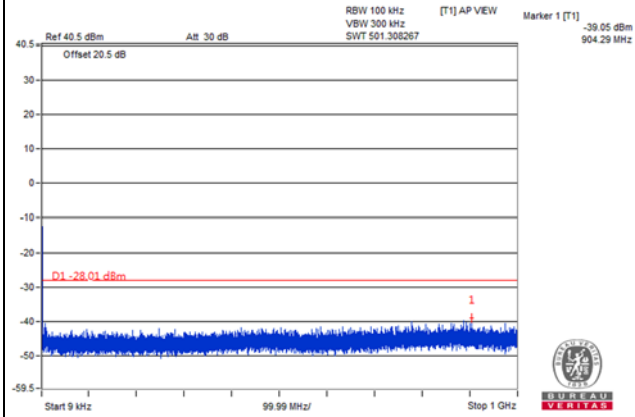

Channel Bandwidth: 15MHz

Channel 40315(2562.5MHz)

Frequency Range : 9kHz~1GHz