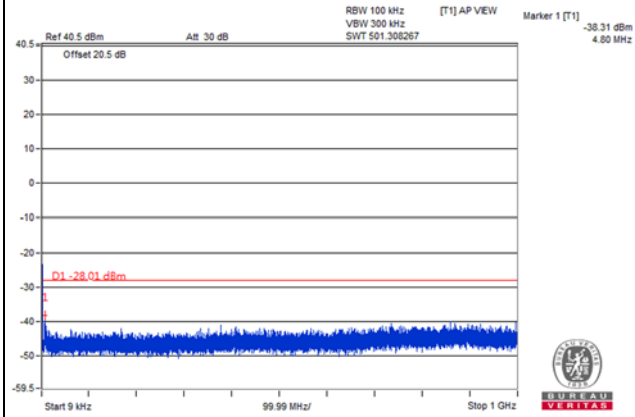

Channel Bandwidth: 10MHz

Channel 40040(2535.0MHz)

Frequency Range : 9kHz~1GHz