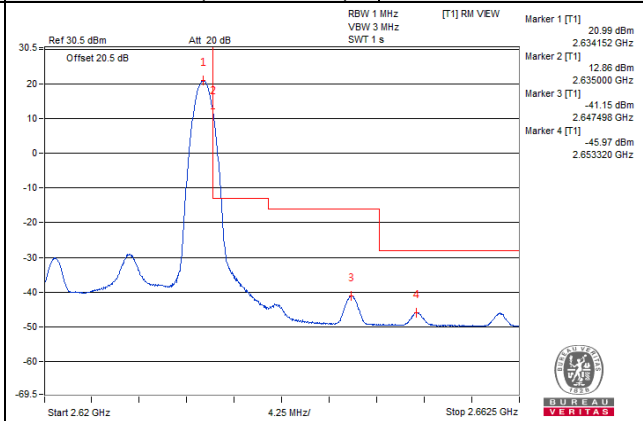

Channel Bandwidth: 15MHz

Channel 40040 (2535.0MHz)

1 RB / 0 RB Offset

Channel 40040 (2535.0MHz)

1 RB / 74 RB Offset

Channel 40040 (2535.0MHz)

75 RB / 0 RB Offset

Channel 40040 (2535.0MHz)

75 RB / 0 RB Offset

Channel Bandwidth: 15MHz

Channel 40315 (2562.5MHz) | 1 RB / 0 RB Offset

Channel 40315 (2562.5MHz) | 1 RB / 74 RB Offset

Channel 40315 (2562.5MHz) | 75 RB / 0 RB Offset

Channel 40315 (2562.5MHz) | 75 RB / 0 RB Offset

Channel Bandwidth: 15MHz

Channel 40965 (2627.5MHz)

1 RB / 0 RB Offset

Channel 40965 (2627.5MHz)

1 RB / 74 RB Offset

Channel 40965 (2627.5MHz)

75 RB / 0 RB Offset

Channel 40965 (2627.5MHz)