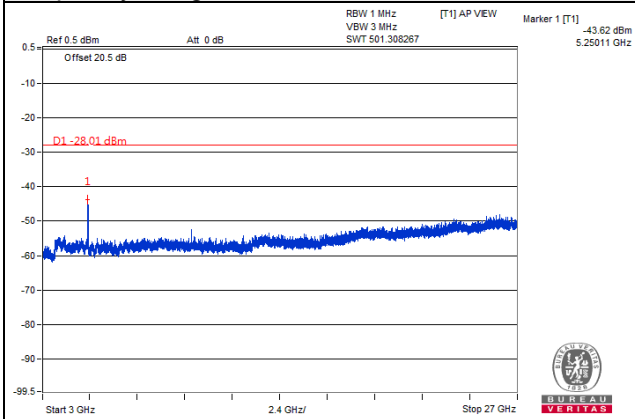

Frequency Range : 3GHz~26.5GHz