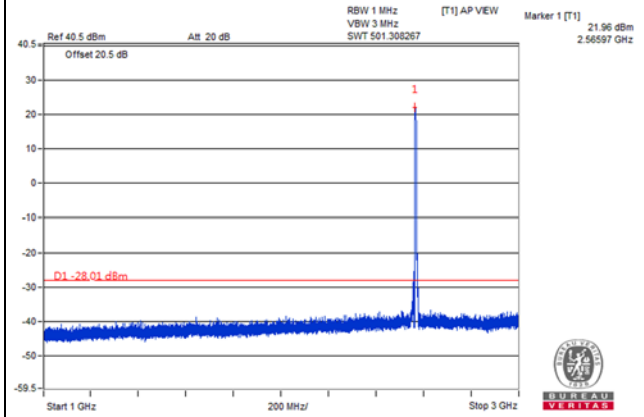

Frequency Range : 1GHz~3GHz