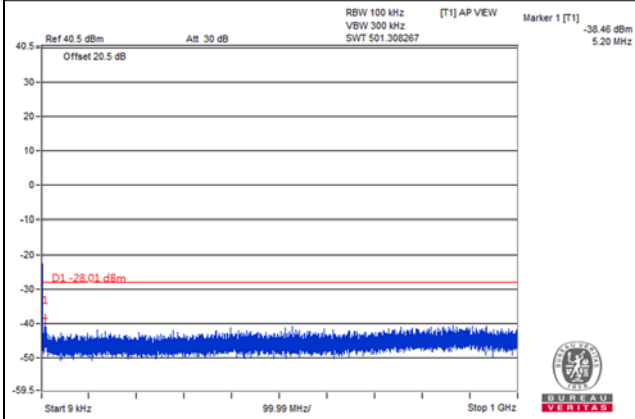

Channel Bandwidth: 20MHz

Channel 39790(2510.0MHz)

Frequency Range : 9kHz~1GHz