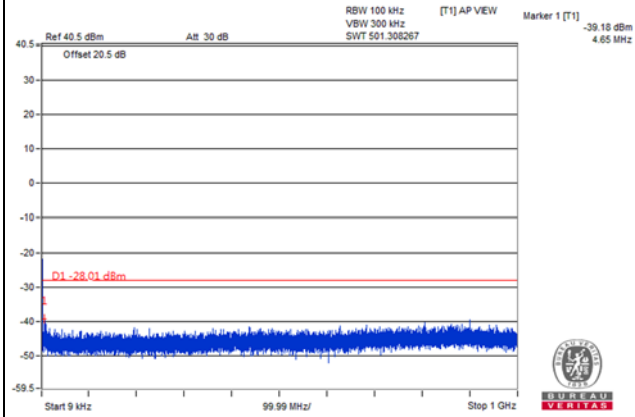

Frequency Range : 9kHz~1GHz

Frequency Range : 1GHz~3GHz

Frequency Range : 3GHz~26.5GHz

Channel Bandwidth: 20MHz

Channel 40040(2535.0MHz)

Frequency Range : 9kHz~1GHz

Frequency Range : 1GHz~3GHz

Frequency Range : 3GHz~26.5GHz