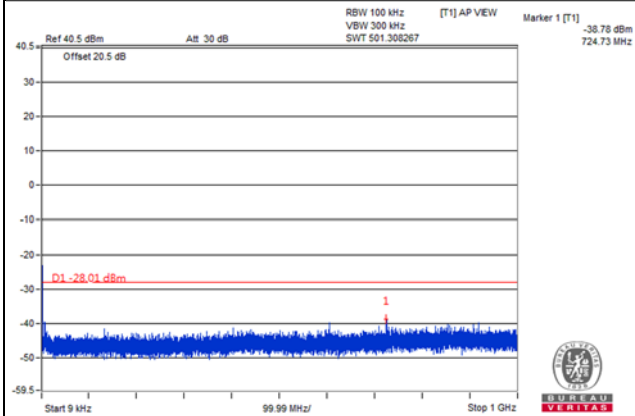

Frequency Range : 9kHz~1GHz

Frequency Range : 1GHz~3GHz

Frequency Range : 3GHz~26.5GHz

Frequency Range : 3GHz~26.5GHz

Channel Bandwidth: 10MHz

Channel 39740(2505.0MHz)

Frequency Range : 9kHz~1GHz

Frequency Range : 1GHz~3GHz