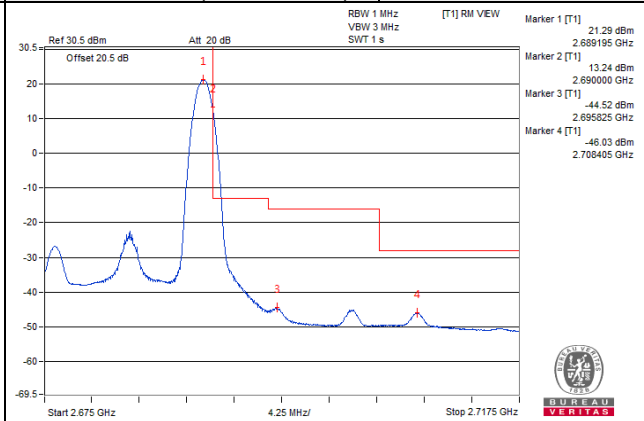

Channel 41240 (2655.0MHz)

75 RB / 0 RB Offset

Channel Bandwidth: 15MHz

Channel 41515 (2682.5MHz)

1 RB / 0 RB Offset

Channel 41515 (2682.5MHz)

1 RB / 74 RB Offset

Channel 41515 (2682.5MHz)

75 RB / 0 RB Offset

Channel 41515 (2682.5MHz)

75 RB / 0 RB Offset

Channel Bandwidth: 20MHz

Channel 39790 (2510.0MHz) | 1 RB / 0 RB Offset

Channel 39790 (2510.0MHz) | 1 RB / 99 RB Offset

Channel 39790 (2510.0MHz) | 100 RB / 0 RB Offset