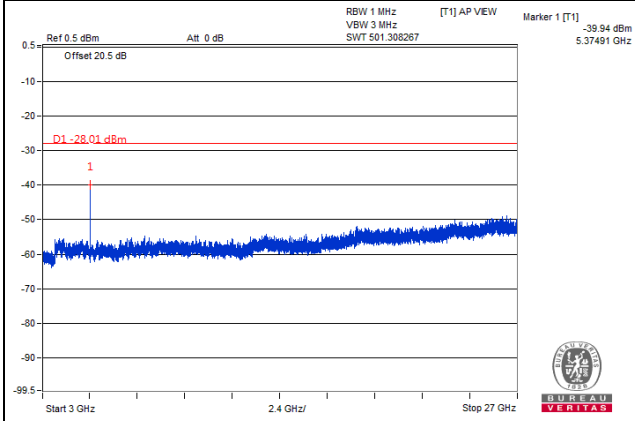

Frequency Range : 3GHz~26.5GHz