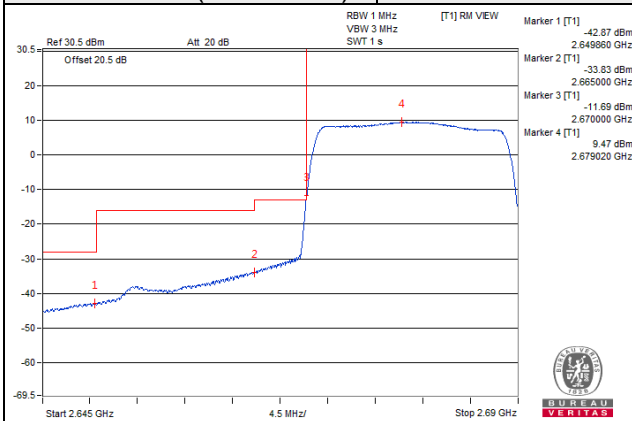

Channel 41240 (2655.0MHz) | 100 RB / 0 RB Offset

Channel Bandwidth: 20MHz

Channel 41490 (2680.0MHz) | 1 RB / 0 RB Offset

Channel 41490 (2680.0MHz) | 1 RB / 99 RB Offset

Channel 41490 (2680.0MHz) | 100 RB / 0 RB Offset

Channel 41490 (2680.0MHz) | 100 RB / 99 RB Offset

Channel 41490 (2680.0MHz) | 100 RB / 0 RB Offset

Channel 41490 (2680.0MHz) | 100 RB / 99 RB Offset

Channel 41490 (2680.0MHz) | 100 RB / 0 RB Offset

Channel 41490 (2680.0MHz) | 100 RB / 99 RB Offset