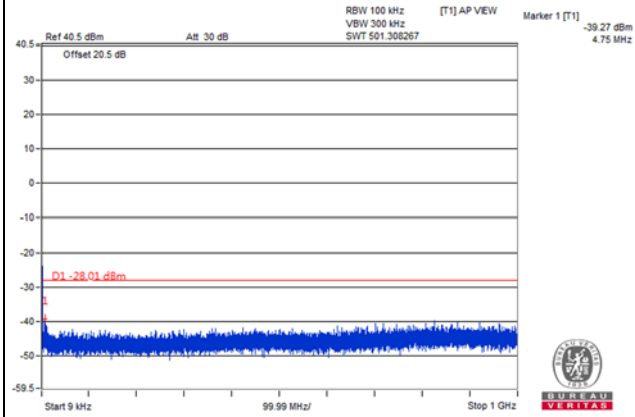

Channel Bandwidth: 5MHz

Channel 40365(2567.5MHz)

Frequency Range : 9kHz~1GHz