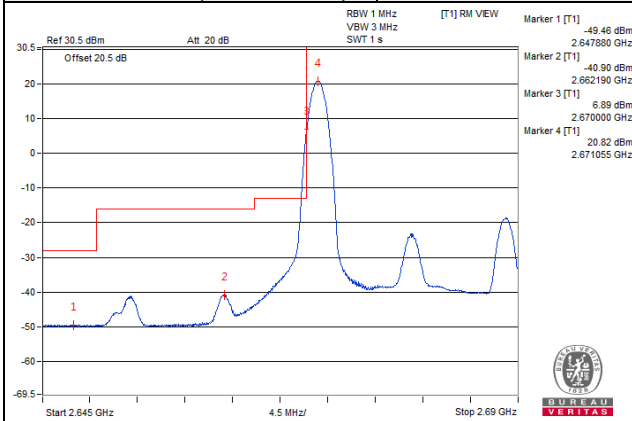

Channel Bandwidth: 20MHz

Channel 41490 (2680.0MHz) | 1 RB / 0 RB Offset