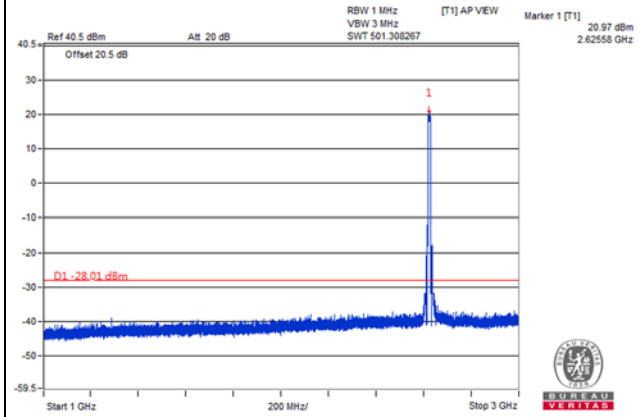

Frequency Range : 1GHz~3GHz