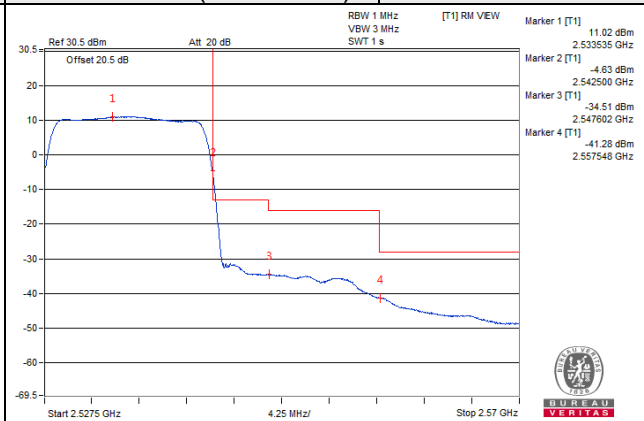

Channel Bandwidth: 15MHz

Channel 40040 (2535.0MHz)

1 RB / 0 RB Offset

Channel 40040 (2535.0MHz)

1 RB / 74 RB Offset

Channel 40040 (2535.0MHz)

75 RB / 0 RB Offset

Channel 40040 (2535.0MHz)

75 RB / 0 RB Offset

Channel Bandwidth: 15MHz

Channel 40315 (2562.5MHz) | 1 RB / 0 RB Offset

Channel 40315 (2562.5MHz) | 1 RB / 74 RB Offset

Channel 40315 (2562.5MHz) | 75 RB / 0 RB Offset

Channel 40315 (2562.5MHz) | 75 RB / 0 RB Offset