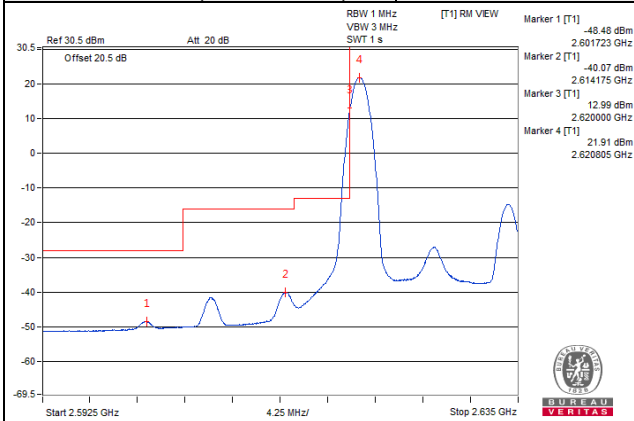

Channel Bandwidth: 15MHz

Channel 40965 (2627.5MHz)

1 RB / 0 RB Offset

Channel 40965 (2627.5MHz)

1 RB / 74 RB Offset