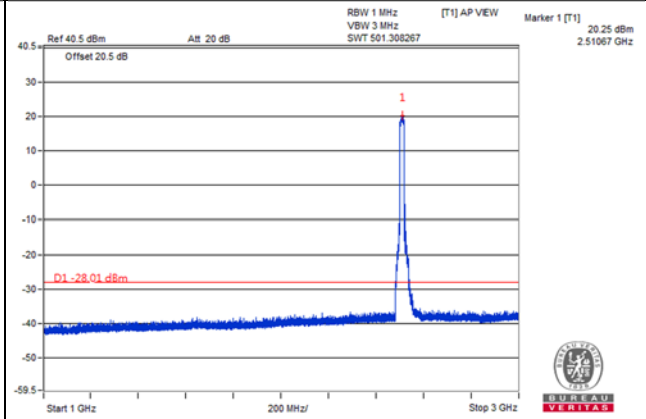

Frequency Range : 1GHz~3GHz