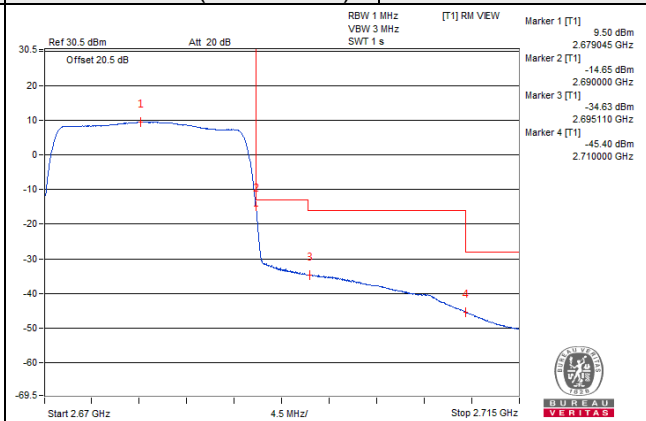

Channel 41240 (2655.0MHz) | 100 RB / 0 RB Offset

Channel Bandwidth: 20MHz

Channel 41490 (2680.0MHz) | 1 RB / 0 RB Offset

Channel 41490 (2680.0MHz) | 1 RB / 99 RB Offset

Channel 41490 (2680.0MHz) | 100 RB / 0 RB Offset

Channel 41490 (2680.0MHz) | 100 RB / 99 RB Offset

Channel 41490 (2680.0MHz) | 100 RB / 0 RB Offset

Channel 41490 (2680.0MHz) | 100 RB / 99 RB Offset

Channel 41490 (2680.0MHz) | 100 RB / 0 RB Offset

Channel 41490 (2680.0MHz) | 100 RB / 99 RB Offset