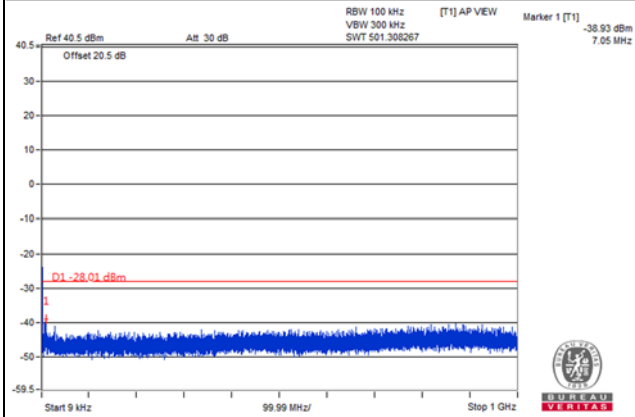

Frequency Range : 1GHz~3GHz

Frequency Range : 3GHz~26.5GHz

Channel Bandwidth: 5MHz

Channel 40040(2535.0MHz)

Frequency Range : 9kHz~1GHz

Frequency Range : 1GHz~3GHz

Frequency Range : 3GHz~26.5GHz

Channel Bandwidth: 5MHz