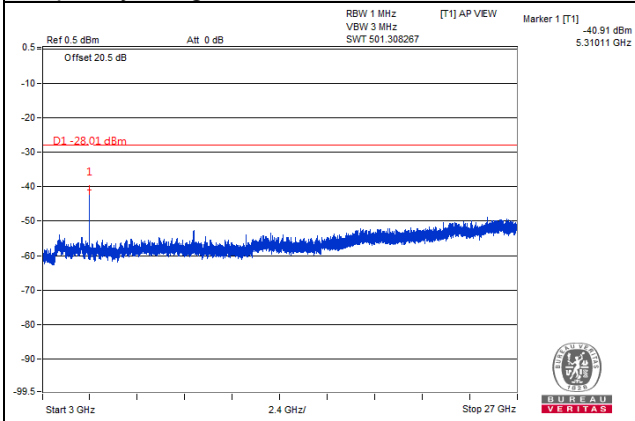

Frequency Range : 3GHz~26.5GHz

Channel Bandwidth: 5MHz

Channel 41240(2655.0MHz)

Frequency Range : 9kHz~1GHz

Frequency Range : 1GHz~3GHz

Frequency Range : 3GHz~26.5GHz

Channel Bandwidth: 5MHz

Channel 41565(2687.5MHz)