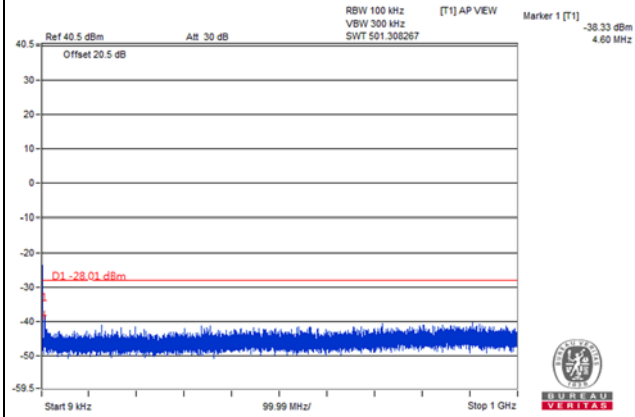

Channel Bandwidth: 10MHz

Channel 39740(2505.0MHz)

Frequency Range : 9kHz~1GHz