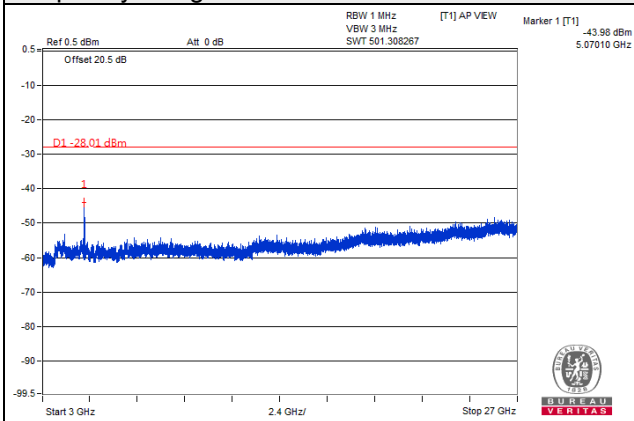

Frequency Range : 3GHz~26.5GHz

Channel Bandwidth: 10MHz

Channel 40040(2535.0MHz)

Frequency Range : 9kHz~1GHz

Frequency Range : 1GHz~3GHz

Frequency Range : 3GHz~26.5GHz

Frequency Range : 3GHz~26.5GHz

Channel Bandwidth: 10MHz