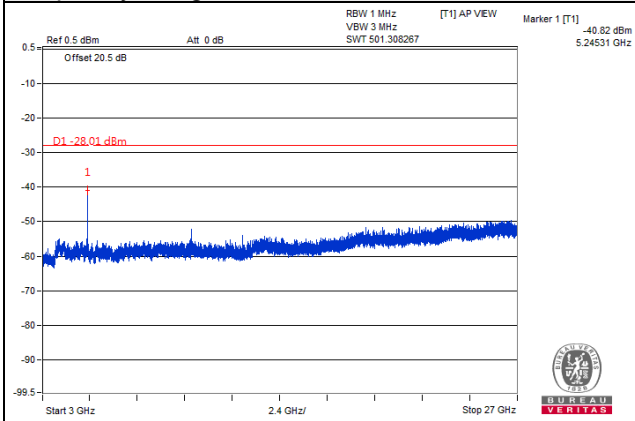

Frequency Range : 3GHz~26.5GHz

Channel Bandwidth: 5MHz

Channel 40915(2622.5MHz)

Frequency Range : 9kHz~1GHz

Frequency Range : 1GHz~3GHz

Frequency Range : 3GHz~26.5GHz

Channel Bandwidth: 5MHz

Channel 41240(2655.0MHz)