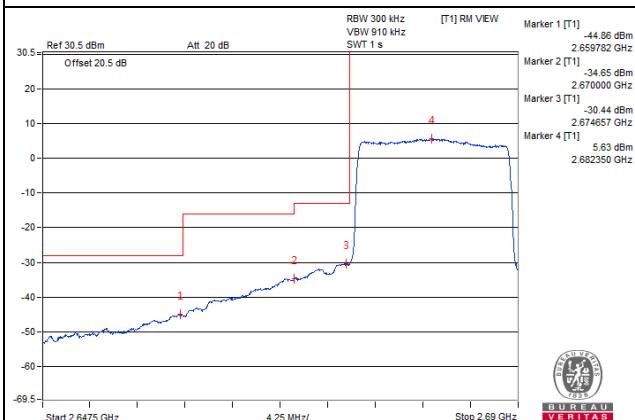

Channel 41240 (2655.0MHz)

75 RB / 0 RB Offset

Channel Bandwidth: 15MHz

Channel 41515 (2682.5MHz)

1 RB / 0 RB Offset

Channel 41515 (2682.5MHz)

1 RB / 74 RB Offset

Channel 41515 (2682.5MHz)

75 RB / 0 RB Offset

Channel 41515 (2682.5MHz)

75 RB / 0 RB Offset

Channel Bandwidth: 20MHz

Channel 39790 (2510.0MHz) | 1 RB / 0 RB Offset

Channel 39790 (2510.0MHz) | 1 RB / 99 RB Offset

Channel 39790 (2510.0MHz) | 100 RB / 0 RB Offset