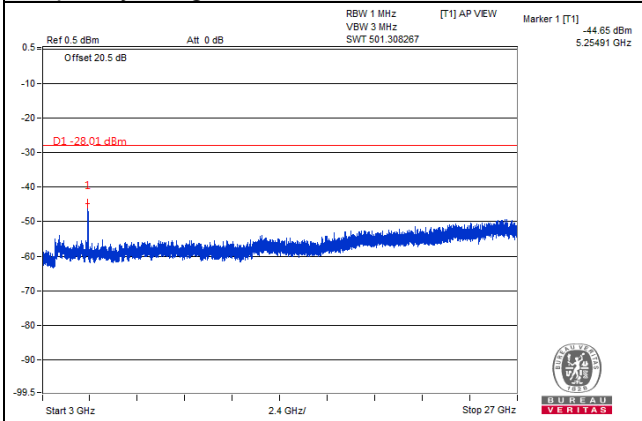

Frequency Range : 3GHz~26.5GHz

Frequency Range : 3GHz~26.5GHz