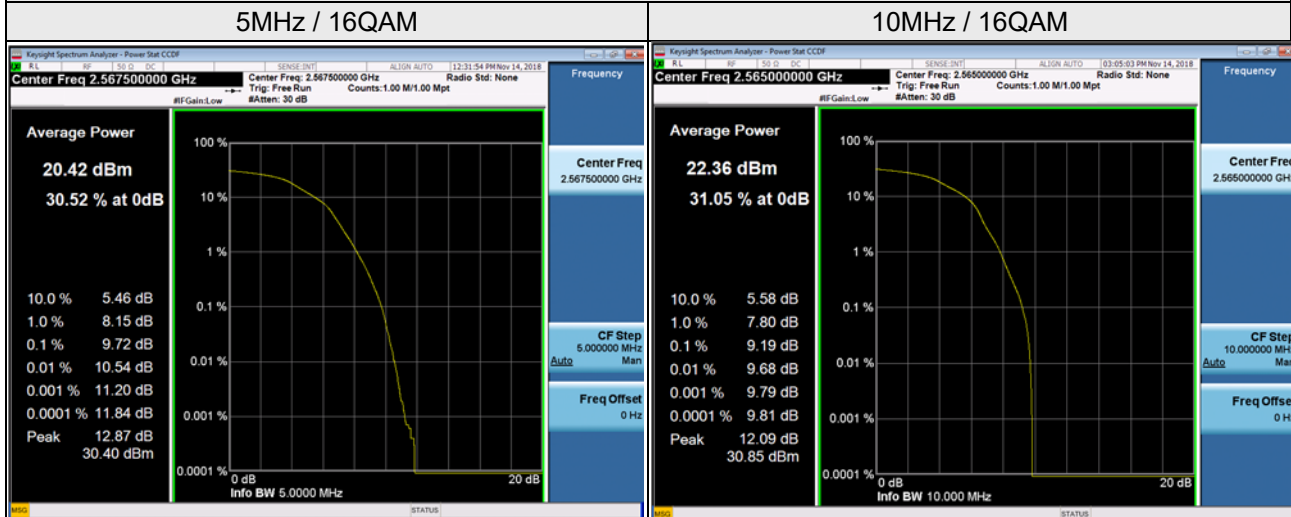

Channel Bandwidth: 20MHz													
Channel	Frequency (MHz)	Peak To Average Ratio (dB)											
		QPSK				16QAM				64QAM			
		Chain0	Chain1	Chain2	Chain3	Chain0	Chain1	Chain2	Chain3	Chain0	Chain1	Chain2	Chain3
39790	2510.0	8.19	8.12	8.46	8.53	8.59	8.37	8.36	8.44	7.96	8.29	8.16	8.39
40040	2535.0	8.75	8.03	8.04	8.05	8.90	8.22	8.05	8.39	8.20	8.00	8.05	8.06
40290	2560.0	8.69	8.13	8.12	8.04	8.72	8.28	8.37	8.58	8.23	8.25	8.33	8.28
40990	2630.0	8.16	8.23	8.24	8.14	8.38	8.04	8.25	8.01	8.13	8.33	8.06	8.32
41240	2655.0	8.17	8.04	8.30	8.30	8.36	8.04	8.22	8.27	8.13	8.12	8.00	8.24
41490	2680.0	8.15	8.13	8.13	8.01	8.12	8.03	8.32	8.12	8.01	8.02	8.15	8.30

Spectrum Plot Of Worst Value