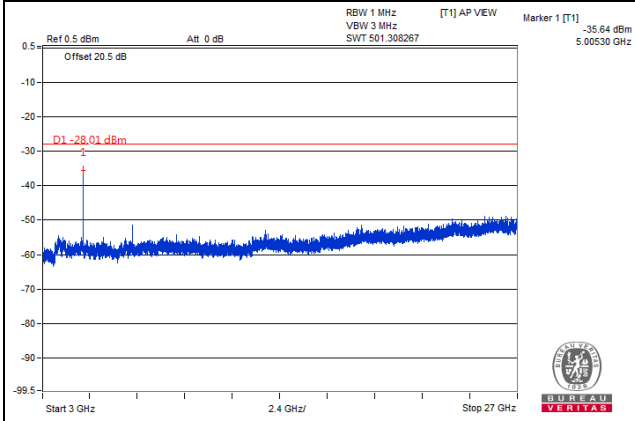

Frequency Range : 3GHz~26.5GHz