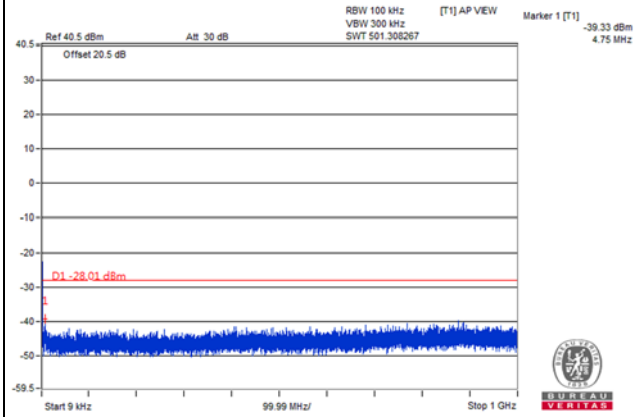

Channel Bandwidth: 5MHz

Channel 41240(2655.0MHz)

Frequency Range : 9kHz~1GHz