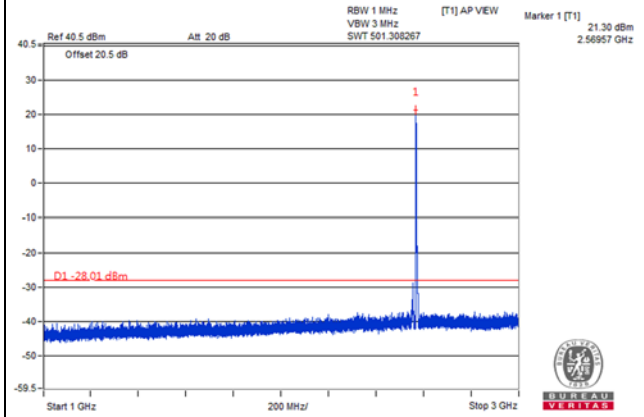

Channel 40040(2535.0MHz)

Frequency Range : 9kHz~1GHz

Frequency Range : 1GHz~3GHz

Frequency Range : 3GHz~26.5GHz

Channel Bandwidth: 5MHz

Channel 40365(2567.5MHz)

Frequency Range : 9kHz~1GHz

Frequency Range : 1GHz~3GHz