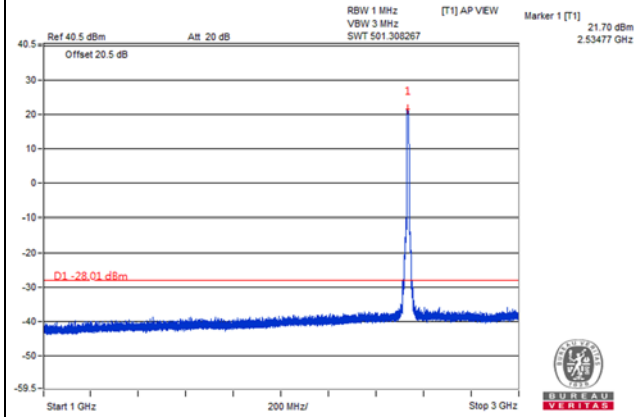

Frequency Range : 1GHz~3GHz