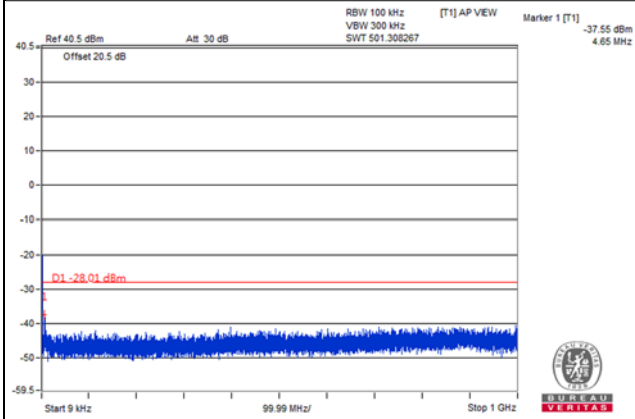

Channel Bandwidth: 10MHz

Channel 41240(2655.0MHz)

Frequency Range : 9kHz~1GHz