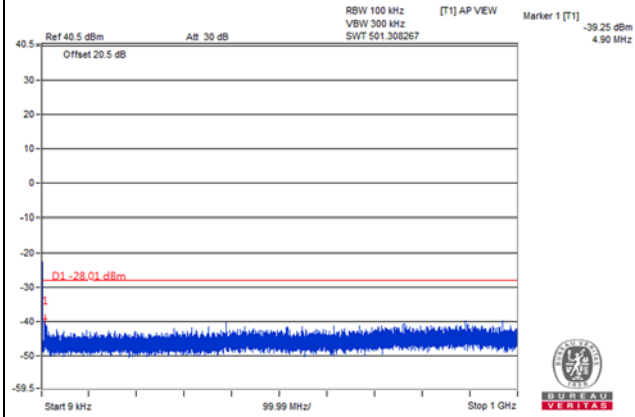

Frequency Range : 9kHz~1GHz

Frequency Range : 1GHz~3GHz

Frequency Range : 3GHz~26.5GHz

Channel Bandwidth: 10MHz

Channel 40340(2565.0MHz)

Frequency Range : 9kHz~1GHz

Frequency Range : 1GHz~3GHz

Frequency Range : 3GHz~26.5GHz