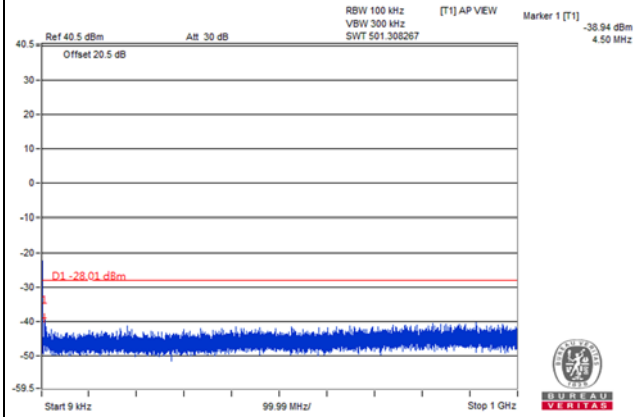

Channel Bandwidth: 10MHz

Channel 40940(2625.0MHz)

Frequency Range : 9kHz~1GHz

Frequency Range : 1GHz~3GHz

Frequency Range : 3GHz~26.5GHz

Channel Bandwidth: 10MHz

Channel 41240(2655.0MHz)

Frequency Range : 9kHz~1GHz