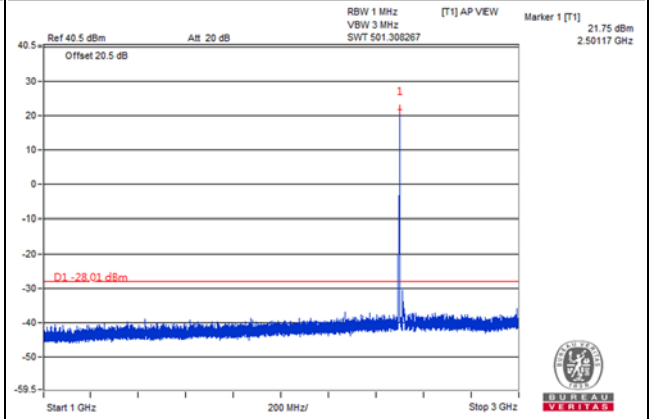

Frequency Range : 1GHz~3GHz