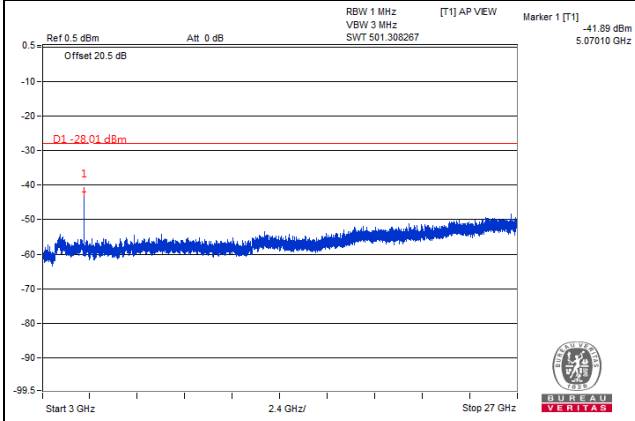

Frequency Range : 1GHz~3GHz

Frequency Range : 3GHz~26.5GHz

Channel Bandwidth: 5MHz

Channel 40040(2535.0MHz)

Frequency Range : 9kHz~1GHz

Frequency Range : 1GHz~3GHz

Frequency Range : 3GHz~26.5GHz

Channel Bandwidth: 5MHz