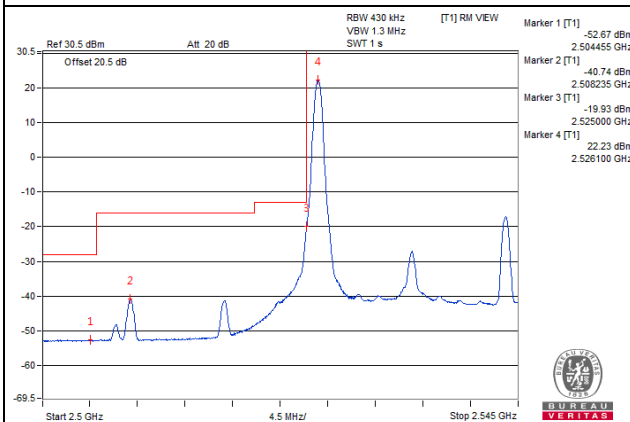

Channel Bandwidth: 20MHz

Channel 40040 (2535.0MHz)

1 RB / 0 RB Offset

Channel 40040 (2535.0MHz)

1 RB / 99 RB Offset

Channel 40040 (2535.0MHz)

100 RB / 0 RB Offset

Channel 40040 (2535.0MHz)

100 RB / 0 RB Offset