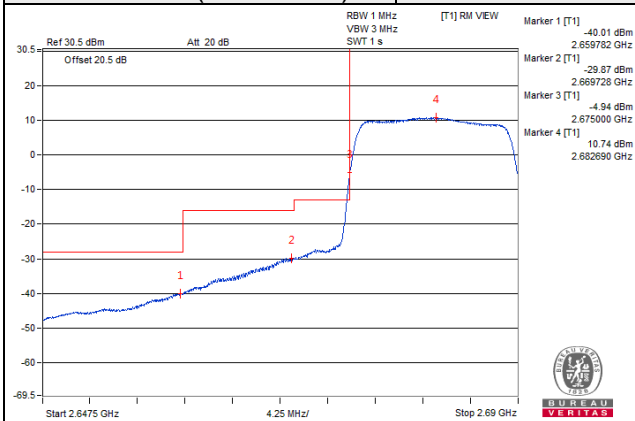

Channel 41240 (2655.0MHz)

75 RB / 0 RB Offset

Channel Bandwidth: 15MHz

Channel 41515 (2682.5MHz)

1 RB / 0 RB Offset

Channel 41515 (2682.5MHz)

1 RB / 74 RB Offset

Channel 41515 (2682.5MHz)

75 RB / 0 RB Offset

Channel 41515 (2682.5MHz)

75 RB / 0 RB Offset

Channel Bandwidth: 20MHz

Channel 39790 (2510.0MHz) | 1 RB / 0 RB Offset

Channel 39790 (2510.0MHz) | 1 RB / 99 RB Offset

Channel 39790 (2510.0MHz) | 100 RB / 0 RB Offset