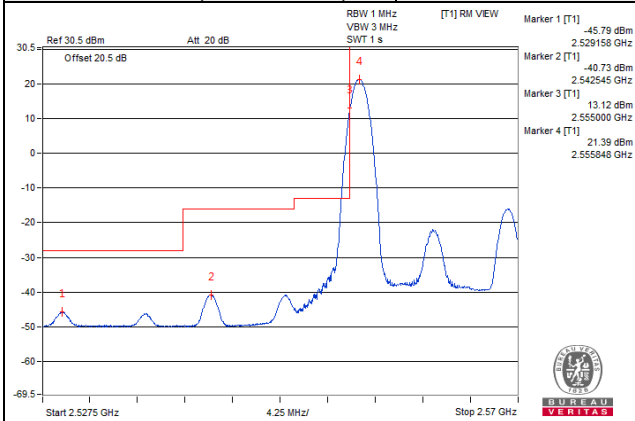

Channel Bandwidth: 15MHz

Channel 40315 (2562.5MHz) | 1 RB / 0 RB Offset

Channel 40315 (2562.5MHz) | 1 RB / 74 RB Offset