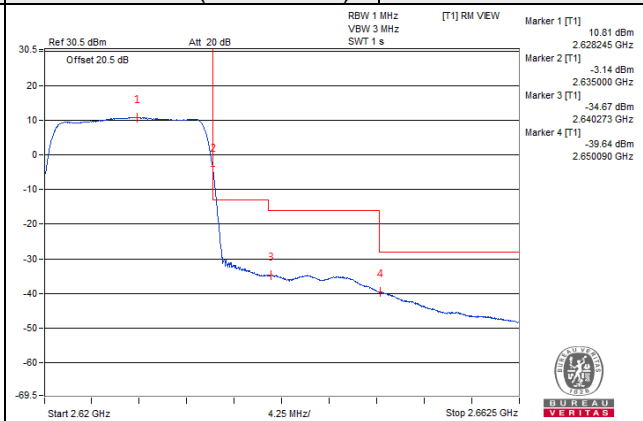

Channel 40965 (2627.5MHz)

75 RB / 0 RB Offset

Channel 40965 (2627.5MHz)

75 RB / 0 RB Offset