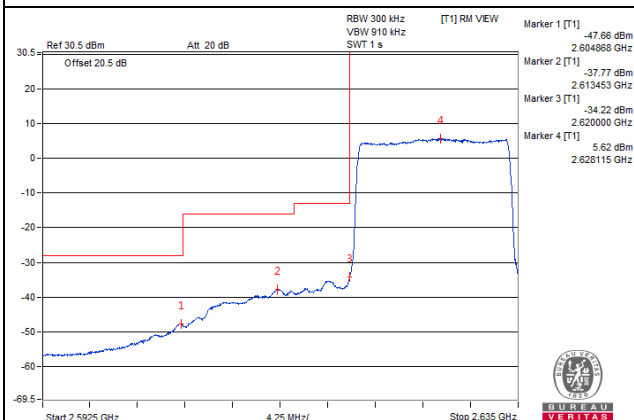

Channel 40965 (2627.5MHz)

75 RB / 0 RB Offset

Channel 40965 (2627.5MHz)

75 RB / 0 RB Offset