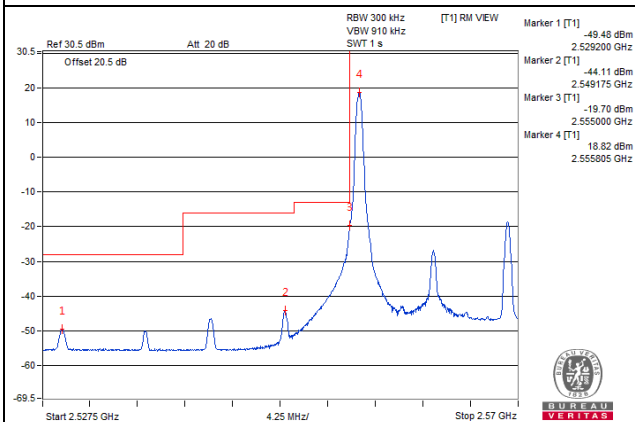

Channel Bandwidth: 15MHz

Channel 40315 (2562.5MHz) | 1 RB / 0 RB Offset

Channel 40315 (2562.5MHz) | 1 RB / 74 RB Offset