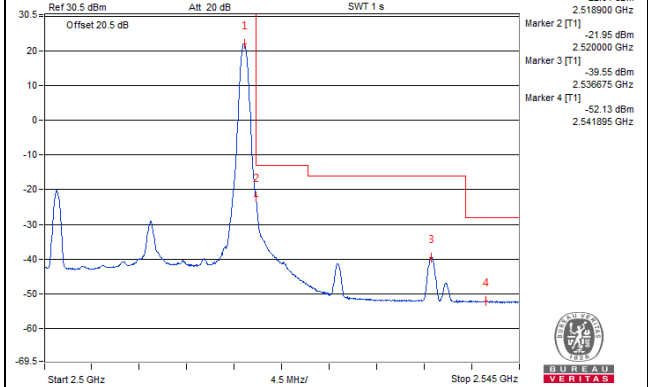

75 RB / 0 RB Offset

Channel 41515 (2682.5MHz)

75 RB / 0 RB Offset

Channel Bandwidth: 20MHz

Channel 39790 (2510.0MHz) | 1 RB / 0 RB Offset

Channel 39790 (2510.0MHz) | 1 RB / 99 RB Offset

Channel 39790 (2510.0MHz) | 100 RB / 0 RB Offset

Channel 39790 (2510.0MHz) | 100 RB / 99 RB Offset

Channel 39790 (2510.0MHz) | 100 RB / 0 RB Offset

Channel 39790 (2510.0MHz) | 100 RB / 99 RB Offset

Channel 39790 (2510.0MHz) | 100 RB / 0 RB Offset

Channel 39790 (2510.0MHz) | 100 RB / 99 RB Offset