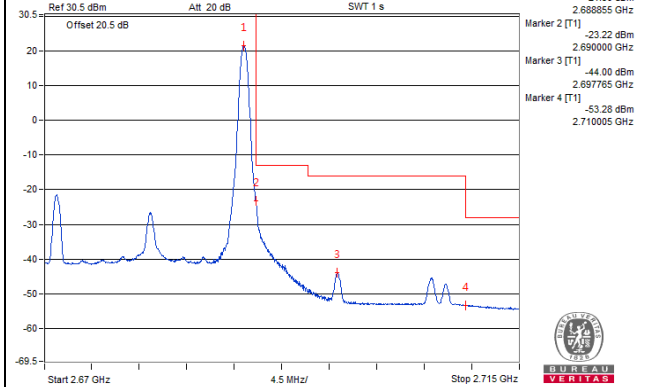

100 RB / 0 RB Offset

Channel 40990 (2630.0MHz)

100 RB / 0 RB Offset

Channel Bandwidth: 20MHz

Channel 41240 (2655.0MHz) | 1 RB / 0 RB Offset

Channel 41240 (2655.0MHz) | 1 RB / 99 RB Offset

Channel 41240 (2655.0MHz) | 100 RB / 0 RB Offset

Channel 41240 (2655.0MHz) | 100 RB / 0 RB Offset

Channel Bandwidth: 20MHz

Channel 41490 (2680.0MHz) | 1 RB / 0 RB Offset

Channel 41490 (2680.0MHz) | 1 RB / 99 RB Offset

Channel 41490 (2680.0MHz) | 100 RB / 0 RB Offset

Channel 41490 (2680.0MHz) | 100 RB / 99 RB Offset

Channel 41490 (2680.0MHz) | 100 RB / 0 RB Offset

Channel 41490 (2680.0MHz) | 100 RB / 99 RB Offset

Channel 41490 (2680.0MHz) | 100 RB / 0 RB Offset

Channel 41490 (2680.0MHz) | 100 RB / 99 RB Offset