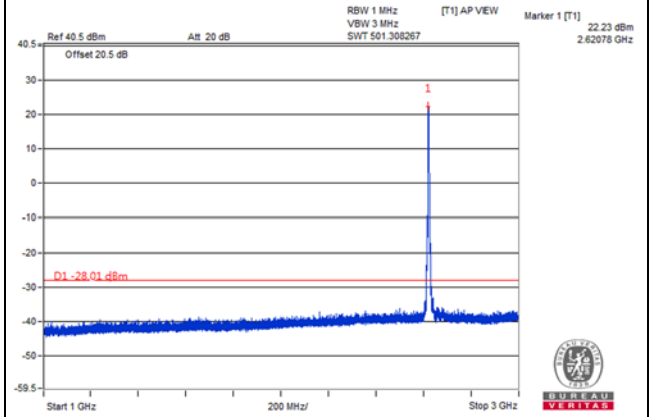

Channel 40365(2567.5MHz)

Frequency Range : 9kHz~1GHz

Frequency Range : 1GHz~3GHz

Frequency Range : 3GHz~26.5GHz

Channel Bandwidth: 5MHz

Channel 40915(2622.5MHz)

Frequency Range : 9kHz~1GHz

Frequency Range : 1GHz~3GHz