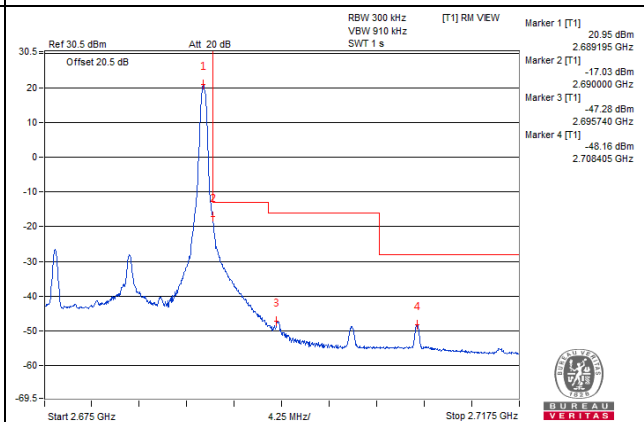

Channel 41240 (2655.0MHz)

75 RB / 0 RB Offset

Channel Bandwidth: 15MHz

Channel 41515 (2682.5MHz)

1 RB / 0 RB Offset

Channel 41515 (2682.5MHz)

1 RB / 74 RB Offset

Channel 41515 (2682.5MHz)