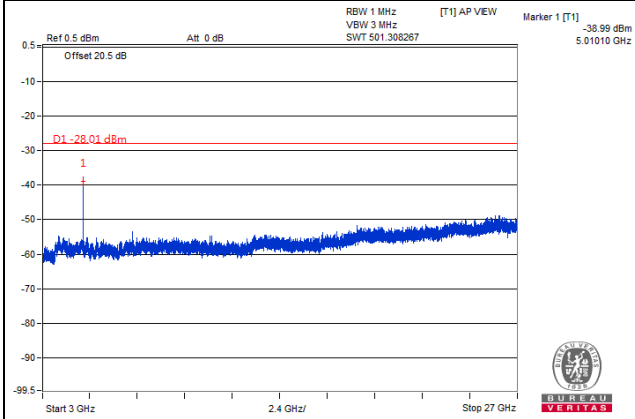

Frequency Range : 3GHz~26.5GHz

Channel Bandwidth: 10MHz

Channel 39740(2505.0MHz)

Frequency Range : 9kHz~1GHz

Frequency Range : 1GHz~3GHz

Frequency Range : 3GHz~26.5GHz

Channel Bandwidth: 10MHz

Channel 40040(2535.0MHz)