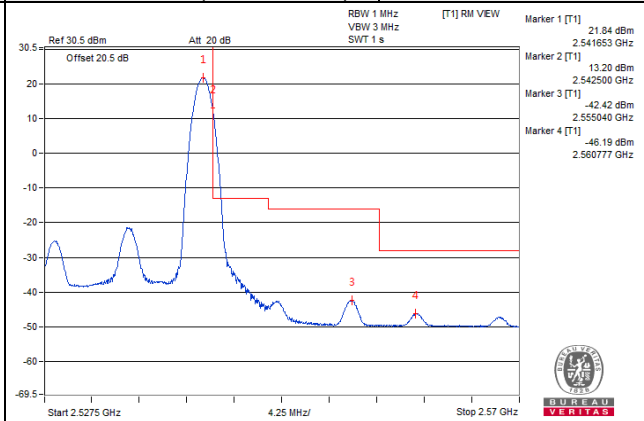

Channel Bandwidth: 15MHz

Channel 40040 (2535.0MHz)

1 RB / 0 RB Offset

Channel 40040 (2535.0MHz)

1 RB / 74 RB Offset

Channel 40040 (2535.0MHz)

75 RB / 0 RB Offset

Channel 40040 (2535.0MHz)

75 RB / 0 RB Offset

Channel Bandwidth: 15MHz

Channel 40315 (2562.5MHz) | 1 RB / 0 RB Offset

Channel 40315 (2562.5MHz) | 1 RB / 74 RB Offset

Channel 40315 (2562.5MHz) | 75 RB / 0 RB Offset

Channel 40315 (2562.5MHz) | 75 RB / 0 RB Offset