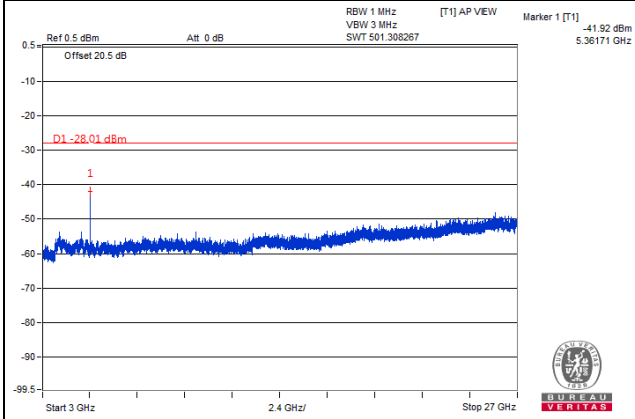

Frequency Range : 3GHz~26.5GHz

Channel Bandwidth: 15MHz

Channel 41515(2682.5MHz)

Frequency Range : 9kHz~1GHz

Frequency Range : 1GHz~3GHz

Frequency Range : 3GHz~26.5GHz

Channel Bandwidth: 20MHz

Channel 39790(2510.0MHz)