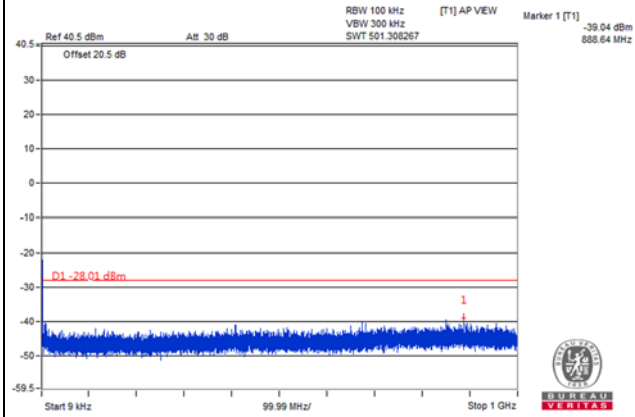

Channel 40365(2567.5MHz)

Frequency Range : 9kHz~1GHz

Frequency Range : 1GHz~3GHz

Frequency Range : 3GHz~26.5GHz

Channel Bandwidth: 5MHz

Channel 40915(2622.5MHz)

Frequency Range : 9kHz~1GHz

Frequency Range : 1GHz~3GHz