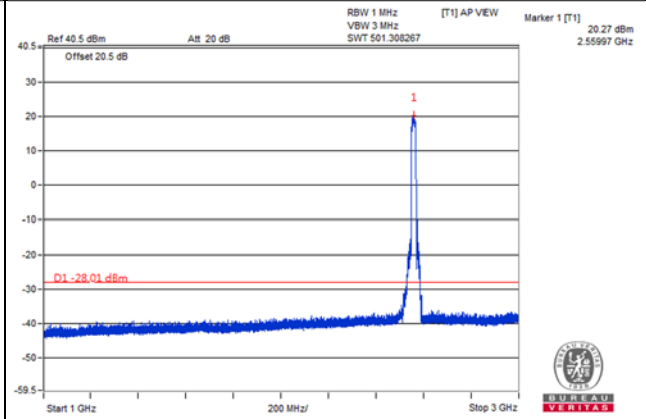

Channel Bandwidth: 20MHz

Channel 40290(2560.0MHz)

Frequency Range : 9kHz~1GHz

Frequency Range : 1GHz~3GHz

Frequency Range : 3GHz~26.5GHz

Channel Bandwidth: 20MHz
 Channel 40990(2630.0MHz)

Frequency Range : 9kHz~1GHz