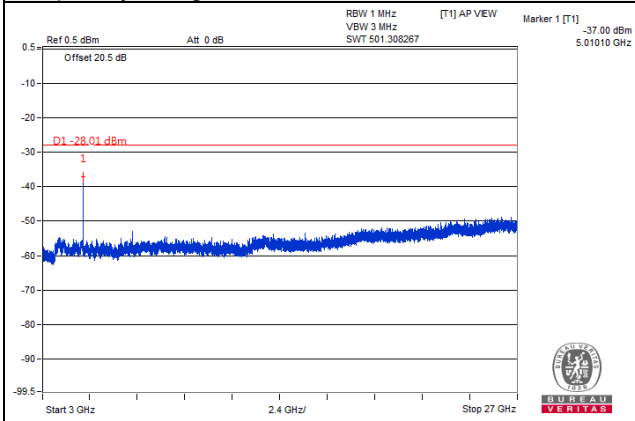

Frequency Range : 3GHz~26.5GHz