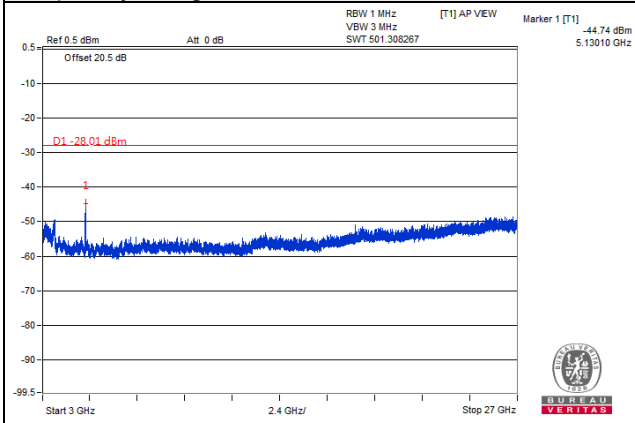

Frequency Range : 9kHz~1GHz

Frequency Range : 1GHz~3GHz

Frequency Range : 3GHz~26.5GHz

Channel Bandwidth: 10MHz

Channel 40340(2565.0MHz)

Frequency Range : 9kHz~1GHz

Frequency Range : 1GHz~3GHz

Frequency Range : 3GHz~26.5GHz