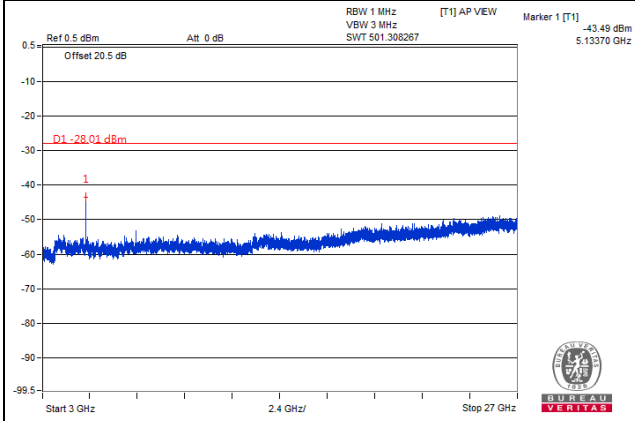

Frequency Range : 3GHz~26.5GHz