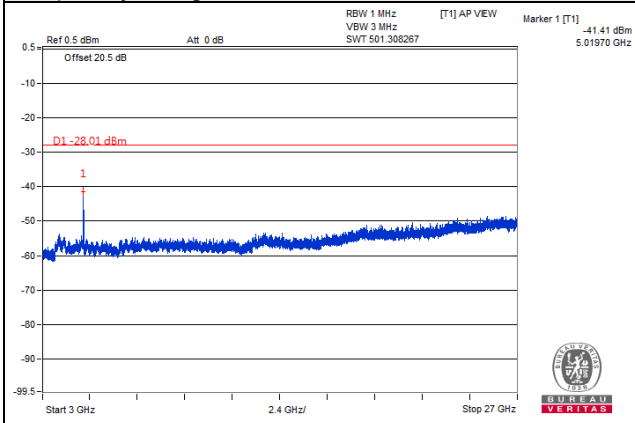

Frequency Range : 3GHz~26.5GHz