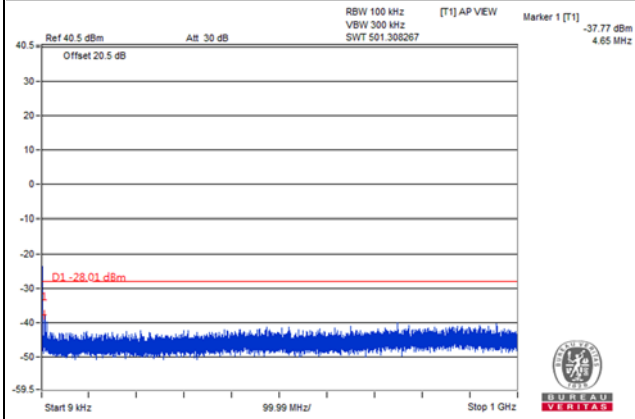

Channel 41490(2680.0MHz)

Frequency Range : 9kHz~1GHz

Frequency Range : 1GHz~3GHz

Frequency Range : 3GHz~26.5GHz

Chain 1

Channel Bandwidth: 5MHz

Channel 39715(2502.5MHz)

Frequency Range : 9kHz~1GHz