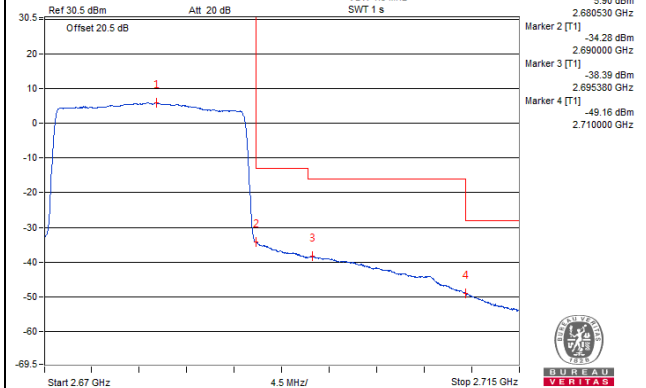

Channel 41490 (2680.0MHz) | 100 RB / 99 RB Offset

Channel 41490 (2680.0MHz) | 100 RB / 0 RB Offset

Channel 41490 (2680.0MHz) | 100 RB / 99 RB Offset

Channel 41490 (2680.0MHz) | 100 RB / 0 RB Offset

Channel 41490 (2680.0MHz) | 100 RB / 99 RB Offset

4.6 Peak to Average Ratio

4.6.1 Limits of Peak to Average Ratio Measurement

In measuring transmissions in this band using an average power technique, the peak to-average ratio (PAR) of the transmission may not exceed 13 dB

4.6.2 Test Setup

4.6.3 Test Procedures

- Set resolution/measurement bandwidth \geq signal's occupied bandwidth;
- Set the number of counts to a value that stabilizes the measured CCDF curve;
- Record the maximum PAPR level associated with a probability of 0.1%.