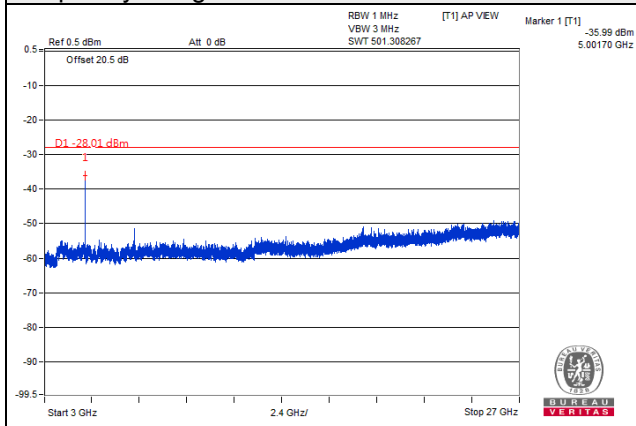

4.7.2 Test Setup

4.7.3 Test Procedure

- All measurements were done at 3 channels: low, middle and high operational frequency range.
- When the spectrum scanned from 9kHz to 26.5GHz, it shall be connected to the attenuator with the carried frequency.

4.7.4 Test Results

Chain 0

Channel Bandwidth: 5MHz

Channel 39715(2502.5MHz)

Frequency Range : 9kHz~1GHz

Frequency Range : 1GHz~3GHz

Frequency Range : 3GHz~26.5GHz

Channel Bandwidth: 5MHz