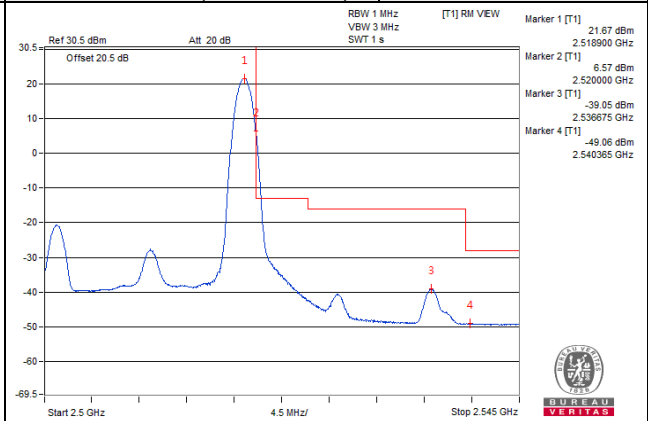

75 RB / 0 RB Offset

Channel 41515 (2682.5MHz)

75 RB / 0 RB Offset

Channel Bandwidth: 20MHz

Channel 39790 (2510.0MHz) | 1 RB / 0 RB Offset

Channel 39790 (2510.0MHz) | 1 RB / 99 RB Offset

Channel 39790 (2510.0MHz) | 100 RB / 0 RB Offset

Channel 39790 (2510.0MHz) | 100 RB / 99 RB Offset

Channel 39790 (2510.0MHz) | 100 RB / 0 RB Offset

Channel 39790 (2510.0MHz) | 100 RB / 99 RB Offset

Channel 39790 (2510.0MHz) | 100 RB / 0 RB Offset

Channel 39790 (2510.0MHz) | 100 RB / 99 RB Offset