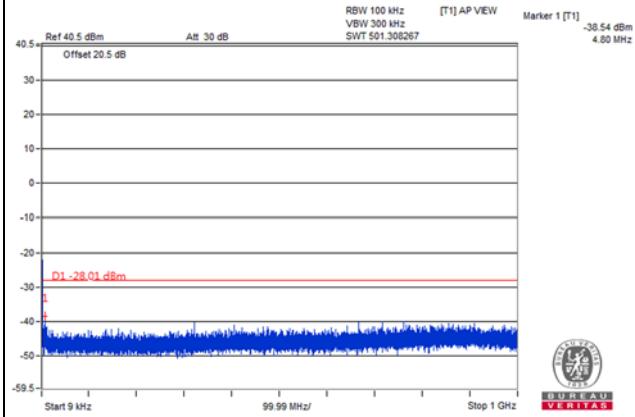

Channel 40040(2535.0MHz)

Frequency Range : 9kHz~1GHz

Frequency Range : 1GHz~3GHz

Frequency Range : 3GHz~26.5GHz

Channel Bandwidth: 5MHz

Channel 40365(2567.5MHz)

Frequency Range : 9kHz~1GHz

Frequency Range : 1GHz~3GHz