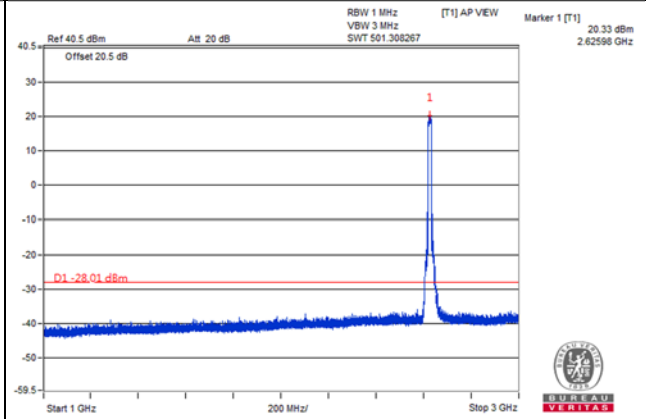

Channel Bandwidth: 15MHz

Channel 40965(2627.5MHz)

Frequency Range : 9kHz~1GHz

Frequency Range : 1GHz~3GHz