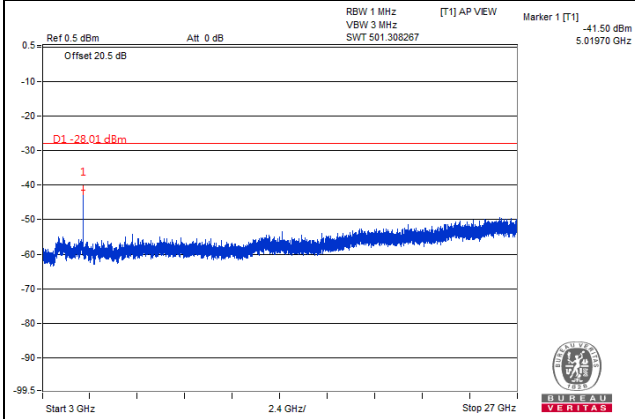

Channel 39765(2507.5MHz)

Frequency Range : 9kHz~1GHz

Frequency Range : 1GHz~3GHz

Frequency Range : 3GHz~26.5GHz

Channel Bandwidth: 15MHz

Channel 40040(2535.0MHz)

Frequency Range : 9kHz~1GHz

Frequency Range : 1GHz~3GHz