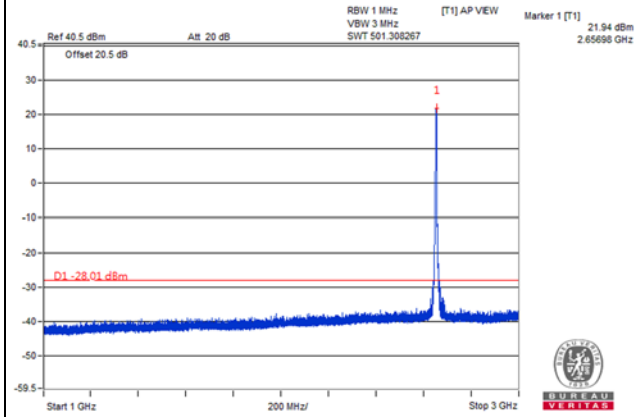

Frequency Range : 3GHz~26.5GHz

Channel Bandwidth: 5MHz

Channel 41240(2655.0MHz)

Frequency Range : 9kHz~1GHz

Frequency Range : 1GHz~3GHz

Frequency Range : 3GHz~26.5GHz

Channel Bandwidth: 5MHz

Channel 41565(2687.5MHz)