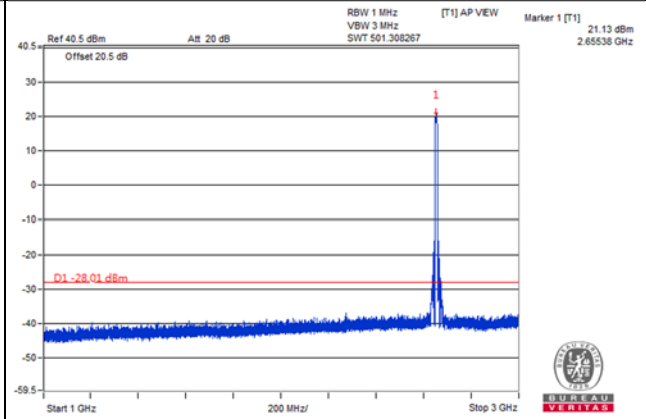

Frequency Range : 3GHz~26.5GHz

Channel Bandwidth: 10MHz

Channel 41240(2655.0MHz)

Frequency Range : 9kHz~1GHz

Frequency Range : 1GHz~3GHz

Frequency Range : 3GHz~26.5GHz