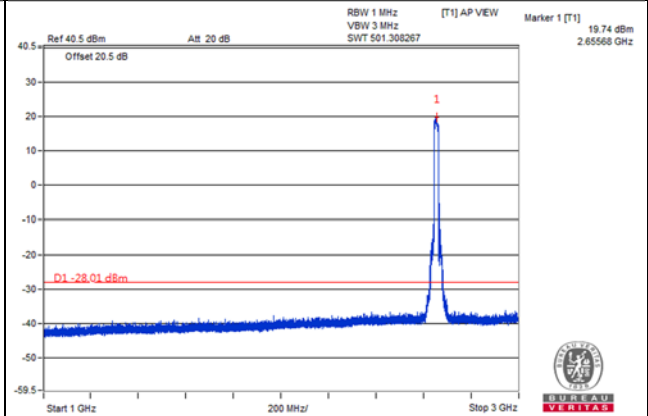

Frequency Range : 1GHz~3GHz

Frequency Range : 3GHz~26.5GHz

Channel Bandwidth: 20MHz

Channel 41240(2655.0MHz)

Frequency Range : 9kHz~1GHz

Frequency Range : 1GHz~3GHz

Frequency Range : 3GHz~26.5GHz

Channel Bandwidth: 20MHz