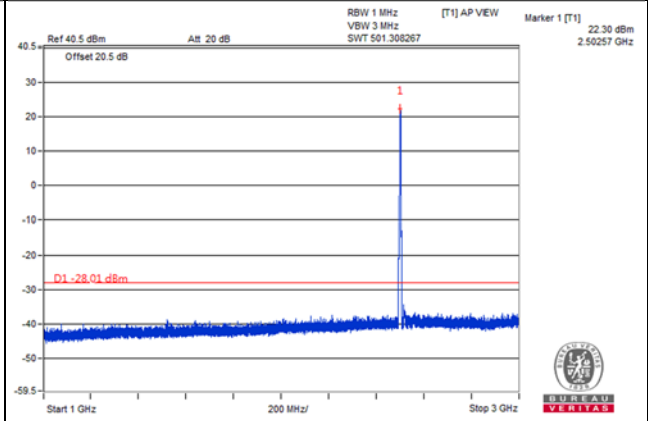

4.7.2 Test Setup

4.7.3 Test Procedure

- All measurements were done at 3 channels: low, middle and high operational frequency range.
- When the spectrum scanned from 9kHz to 26.5GHz, it shall be connected to the attenuator with the carried frequency.

4.7.4 Test Results

Chain 0

Channel Bandwidth: 5MHz

Channel 39715(2502.5MHz)

Frequency Range : 9kHz~1GHz

Frequency Range : 1GHz~3GHz

Frequency Range : 3GHz~26.5GHz

Channel Bandwidth: 5MHz