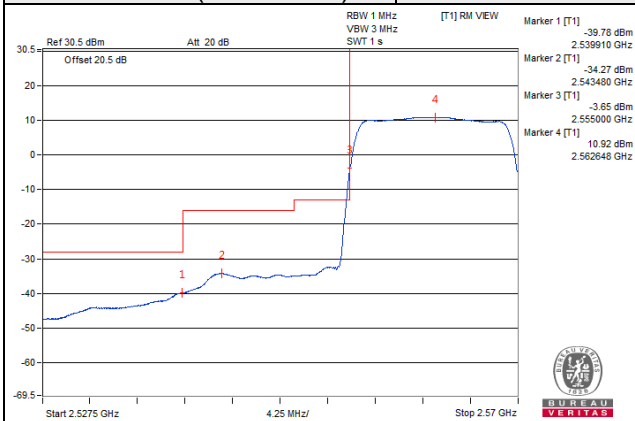

75 RB / 0 RB Offset

Channel Bandwidth: 15MHz

Channel 40315 (2562.5MHz) | 1 RB / 0 RB Offset

Channel 40315 (2562.5MHz) | 1 RB / 74 RB Offset

Channel 40315 (2562.5MHz) | 75 RB / 0 RB Offset

Channel 40315 (2562.5MHz) | 75 RB / 0 RB Offset