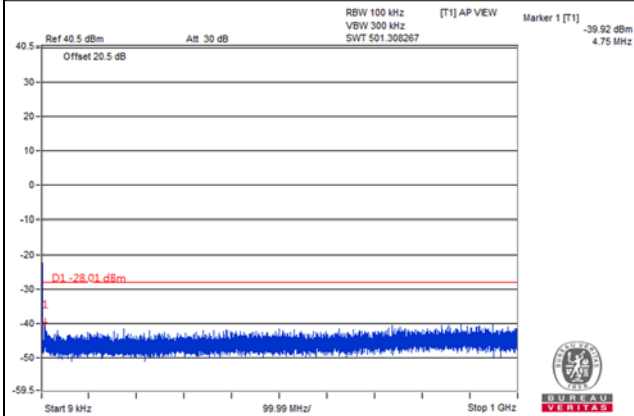

Frequency Range : 3GHz~26.5GHz

Channel Bandwidth: 10MHz

Channel 40040(2535.0MHz)

Frequency Range : 9kHz~1GHz

Frequency Range : 1GHz~3GHz

Frequency Range : 3GHz~26.5GHz

Frequency Range : 3GHz~26.5GHz

Channel Bandwidth: 10MHz