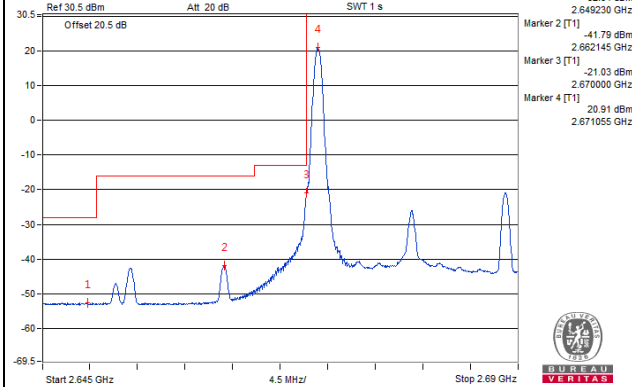

Channel 41240 (2655.0MHz) | 100 RB / 0 RB Offset

Channel Bandwidth: 20MHz

Channel 41490 (2680.0MHz) | 1 RB / 0 RB Offset

Channel 41490 (2680.0MHz) | 1 RB / 99 RB Offset

Channel 41490 (2680.0MHz) | 100 RB / 0 RB Offset

Channel 41490 (2680.0MHz) | 100 RB / 99 RB Offset

Channel 41490 (2680.0MHz) | 100 RB / 0 RB Offset

Channel 41490 (2680.0MHz) | 100 RB / 99 RB Offset

Channel 41490 (2680.0MHz) | 100 RB / 0 RB Offset

Channel 41490 (2680.0MHz) | 100 RB / 99 RB Offset