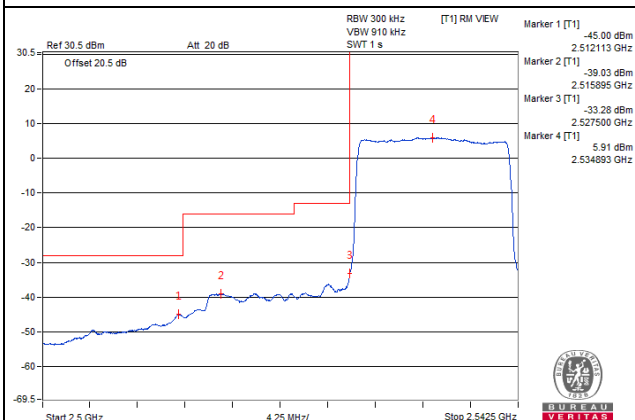

Channel Bandwidth: 15MHz

Channel 40040 (2535.0MHz)

1 RB / 0 RB Offset

Channel 40040 (2535.0MHz)

1 RB / 74 RB Offset

Channel 40040 (2535.0MHz)

75 RB / 0 RB Offset

Channel 40040 (2535.0MHz)

75 RB / 0 RB Offset

Channel Bandwidth: 15MHz

Channel 40315 (2562.5MHz) | 1 RB / 0 RB Offset

Channel 40315 (2562.5MHz) | 1 RB / 74 RB Offset

Channel 40315 (2562.5MHz) | 75 RB / 0 RB Offset

Channel 40315 (2562.5MHz) | 75 RB / 0 RB Offset