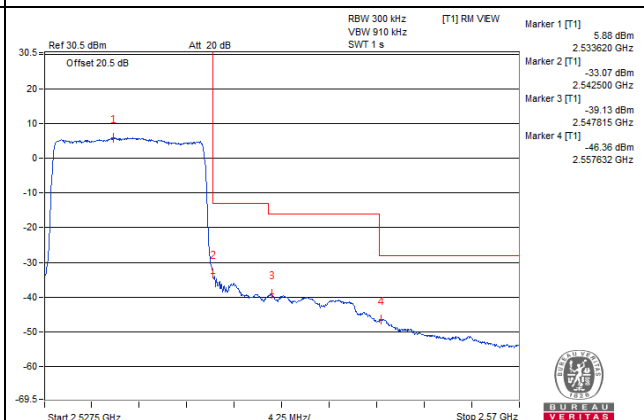

Channel Bandwidth: 15MHz

Channel 40040 (2535.0MHz)

1 RB / 0 RB Offset

Channel 40040 (2535.0MHz)

1 RB / 74 RB Offset

Channel 40040 (2535.0MHz)

75 RB / 0 RB Offset

Channel 40040 (2535.0MHz)

75 RB / 0 RB Offset

Channel Bandwidth: 15MHz

Channel 40315 (2562.5MHz) | 1 RB / 0 RB Offset

Channel 40315 (2562.5MHz) | 1 RB / 74 RB Offset

Channel 40315 (2562.5MHz) | 75 RB / 0 RB Offset

Channel 40315 (2562.5MHz) | 75 RB / 0 RB Offset