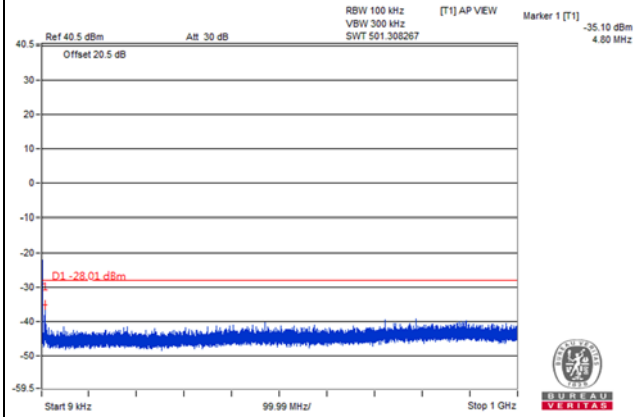

Channel Bandwidth: 20MHz

Channel 41490(2680.0MHz)

Frequency Range : 9kHz~1GHz