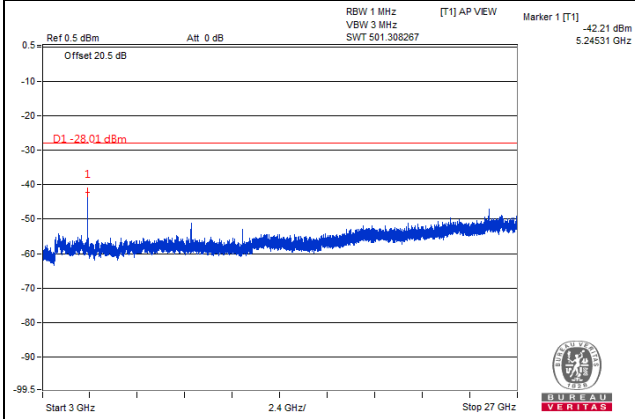

Frequency Range : 3GHz~26.5GHz