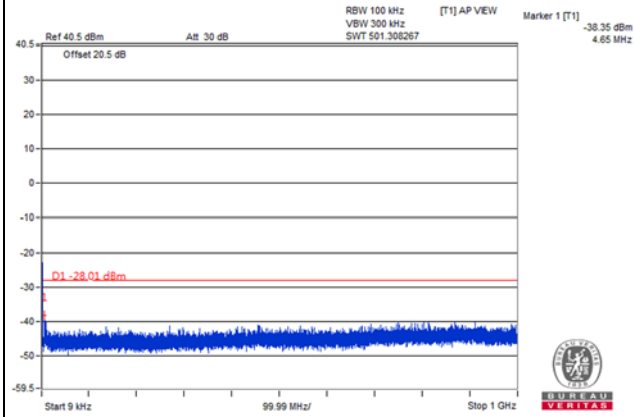

Channel Bandwidth: 10MHz

Channel 40340(2565.0MHz)

Frequency Range : 9kHz~1GHz