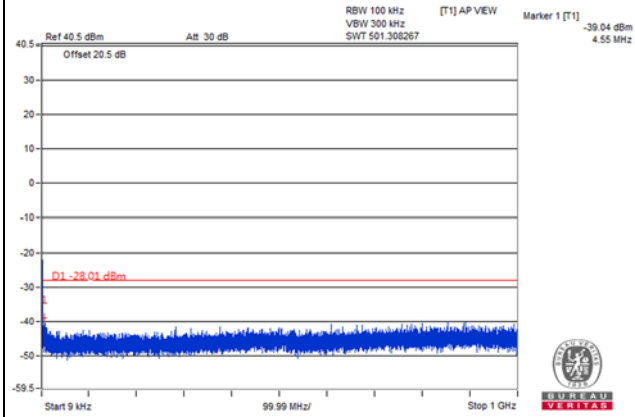

Frequency Range : 9kHz~1GHz

Frequency Range : 1GHz~3GHz

Frequency Range : 3GHz~26.5GHz

Frequency Range : 3GHz~26.5GHz

Channel Bandwidth: 15MHz

Channel 41240(2655.0MHz)

Frequency Range : 9kHz~1GHz

Frequency Range : 1GHz~3GHz