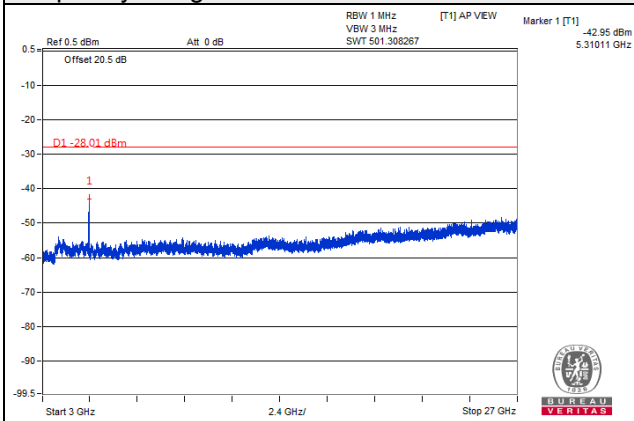

Frequency Range : 1GHz~3GHz

Frequency Range : 3GHz~26.5GHz

Channel Bandwidth: 20MHz

Channel 41240(2655.0MHz)

Frequency Range : 9kHz~1GHz

Frequency Range : 1GHz~3GHz

Frequency Range : 3GHz~26.5GHz

Channel Bandwidth: 20MHz