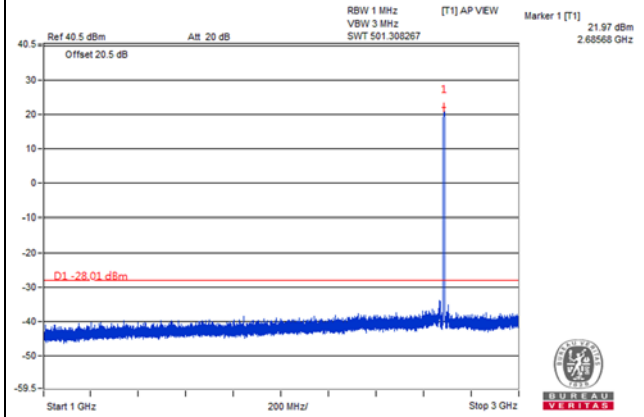

Frequency Range : 9kHz~1GHz

Frequency Range : 1GHz~3GHz

Frequency Range : 3GHz~26.5GHz

Frequency Range : 3GHz~26.5GHz

Channel Bandwidth: 5MHz

Channel 41565(2687.5MHz)

Frequency Range : 9kHz~1GHz

Frequency Range : 1GHz~3GHz