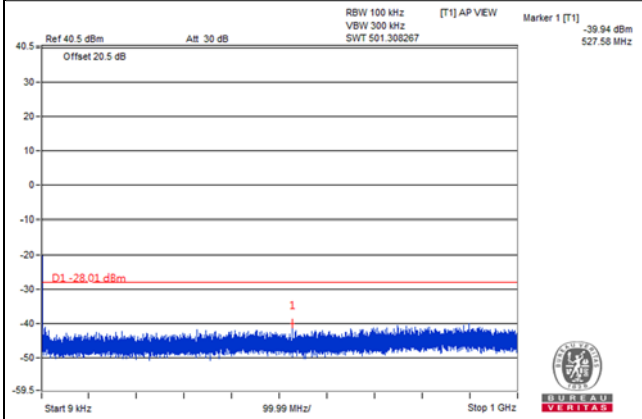

Channel Bandwidth: 15MHz

Channel 40965(2627.5MHz)

Frequency Range : 9kHz~1GHz

Frequency Range : 1GHz~3GHz