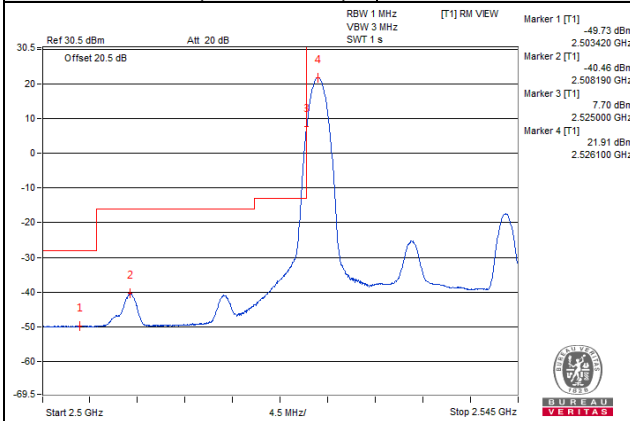

Channel Bandwidth: 20MHz

Channel 40040 (2535.0MHz)

1 RB / 0 RB Offset

Channel 40040 (2535.0MHz)

1 RB / 99 RB Offset

Channel 40040 (2535.0MHz)

100 RB / 0 RB Offset

Channel 40040 (2535.0MHz)

100 RB / 0 RB Offset