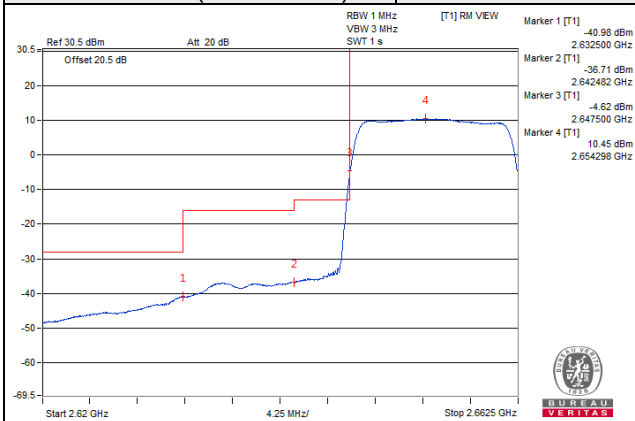

Channel 41240 (2655.0MHz)

75 RB / 0 RB Offset

Channel 41240 (2655.0MHz)

75 RB / 0 RB Offset