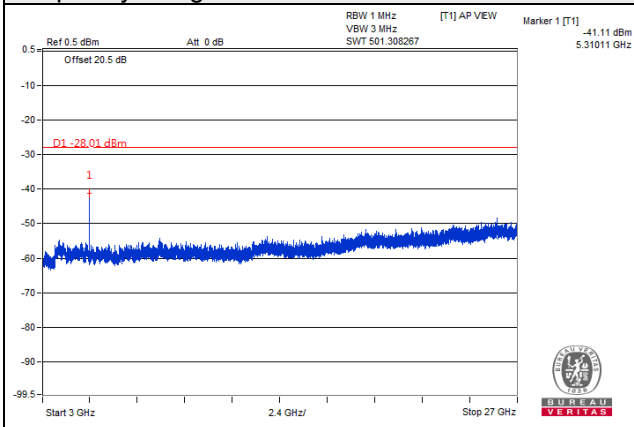

Frequency Range : 3GHz~26.5GHz

Frequency Range : 3GHz~26.5GHz