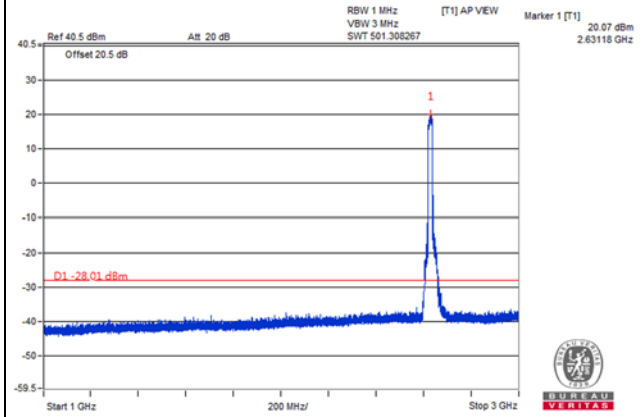

Frequency Range : 1GHz~3GHz