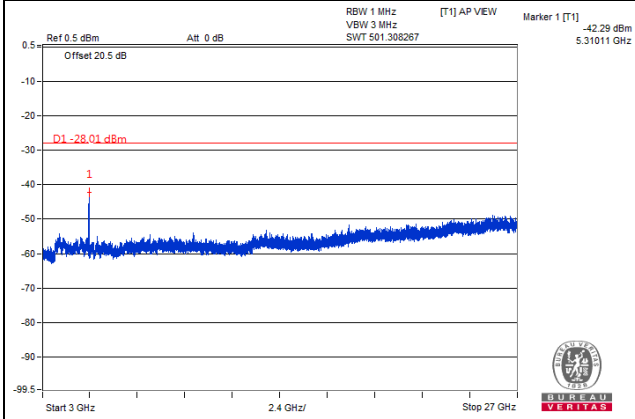

Frequency Range : 3GHz~26.5GHz