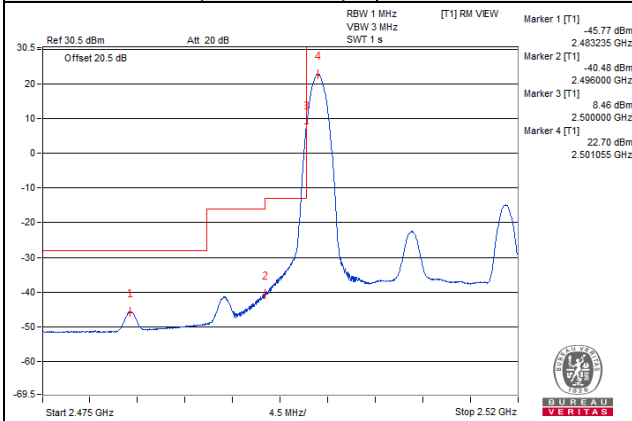

75 RB / 0 RB Offset

Channel 41515 (2682.5MHz)

75 RB / 0 RB Offset

Channel Bandwidth: 20MHz

Channel 39790 (2510.0MHz) | 1 RB / 0 RB Offset

Channel 39790 (2510.0MHz) | 1 RB / 99 RB Offset

Channel 39790 (2510.0MHz) | 100 RB / 0 RB Offset

Channel 39790 (2510.0MHz) | 100 RB / 99 RB Offset

Channel 39790 (2510.0MHz) | 100 RB / 0 RB Offset

Channel 39790 (2510.0MHz) | 100 RB / 99 RB Offset

Channel 39790 (2510.0MHz) | 100 RB / 0 RB Offset

Channel 39790 (2510.0MHz) | 100 RB / 99 RB Offset