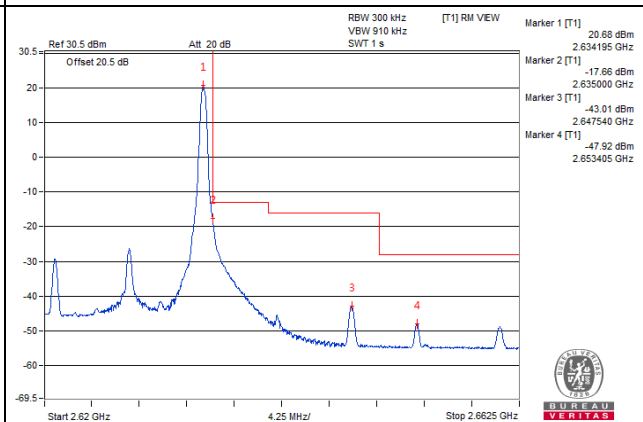

Channel Bandwidth: 15MHz

Channel 40965 (2627.5MHz)

1 RB / 0 RB Offset

Channel 40965 (2627.5MHz)

1 RB / 74 RB Offset