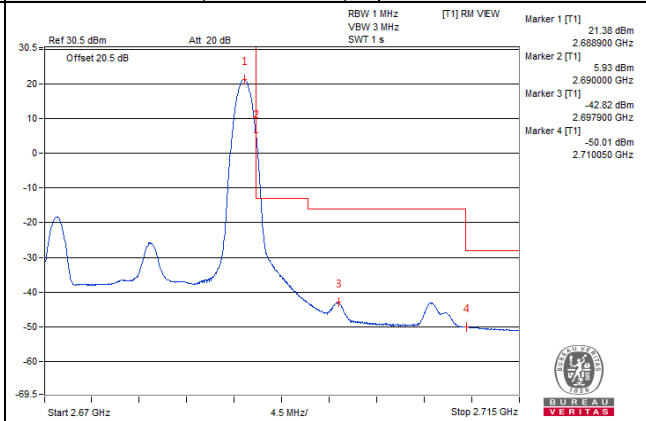

Channel 41240 (2655.0MHz) | 100 RB / 0 RB Offset

Channel Bandwidth: 20MHz

Channel 41490 (2680.0MHz) | 1 RB / 0 RB Offset

Channel 41490 (2680.0MHz) | 1 RB / 99 RB Offset

Channel 41490 (2680.0MHz) | 100 RB / 0 RB Offset

Channel 41490 (2680.0MHz) | 100 RB / 99 RB Offset

Channel 41490 (2680.0MHz) | 100 RB / 0 RB Offset

Channel 41490 (2680.0MHz) | 100 RB / 99 RB Offset

Channel 41490 (2680.0MHz) | 100 RB / 0 RB Offset

Channel 41490 (2680.0MHz) | 100 RB / 99 RB Offset