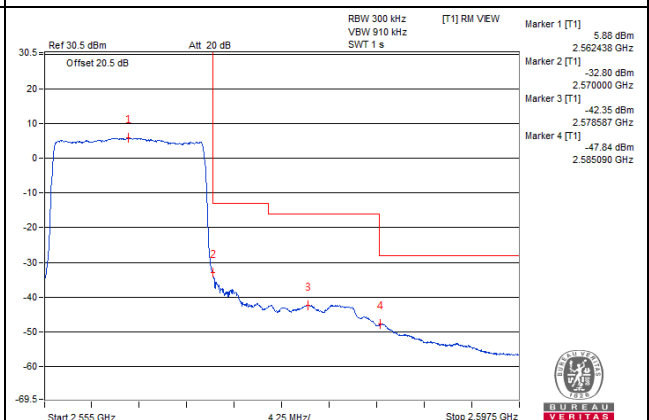

Channel Bandwidth: 15MHz

Channel 40040 (2535.0MHz)

1 RB / 0 RB Offset

Channel 40040 (2535.0MHz)

1 RB / 74 RB Offset

Channel 40040 (2535.0MHz)

75 RB / 0 RB Offset

Channel 40040 (2535.0MHz)

75 RB / 0 RB Offset

Channel Bandwidth: 15MHz

Channel 40315 (2562.5MHz) | 1 RB / 0 RB Offset

Channel 40315 (2562.5MHz) | 1 RB / 74 RB Offset

Channel 40315 (2562.5MHz) | 75 RB / 0 RB Offset

Channel 40315 (2562.5MHz) | 75 RB / 0 RB Offset

Channel Bandwidth: 15MHz

Channel 40965 (2627.5MHz)

1 RB / 0 RB Offset

Channel 40965 (2627.5MHz)

1 RB / 74 RB Offset

Channel 40965 (2627.5MHz)

75 RB / 0 RB Offset

Channel 40965 (2627.5MHz)