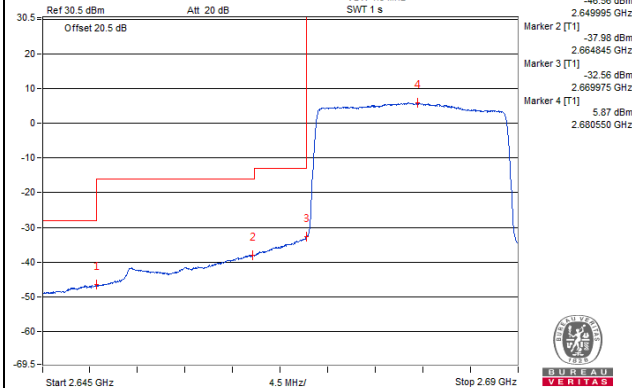

Channel 41490 (2680.0MHz) | 100 RB / 99 RB Offset

Channel 41490 (2680.0MHz) | 100 RB / 0 RB Offset

Channel 41490 (2680.0MHz) | 100 RB / 99 RB Offset

Channel 41490 (2680.0MHz) | 100 RB / 0 RB Offset

Channel 41490 (2680.0MHz) | 100 RB / 99 RB Offset

4.6 Peak to Average Ratio

4.6.1 Limits of Peak to Average Ratio Measurement

In measuring transmissions in this band using an average power technique, the peak to-average ratio (PAR) of the transmission may not exceed 13 dB