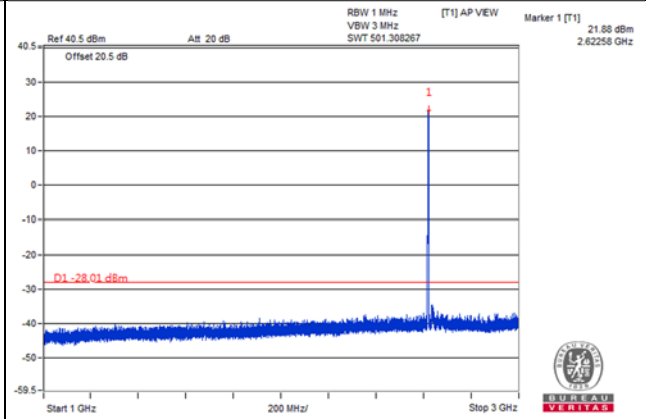

Frequency Range : 3GHz~26.5GHz

Channel Bandwidth: 5MHz

Channel 40915(2622.5MHz)

Frequency Range : 9kHz~1GHz

Frequency Range : 1GHz~3GHz

Frequency Range : 3GHz~26.5GHz

Channel Bandwidth: 5MHz

Channel 41240(2655.0MHz)