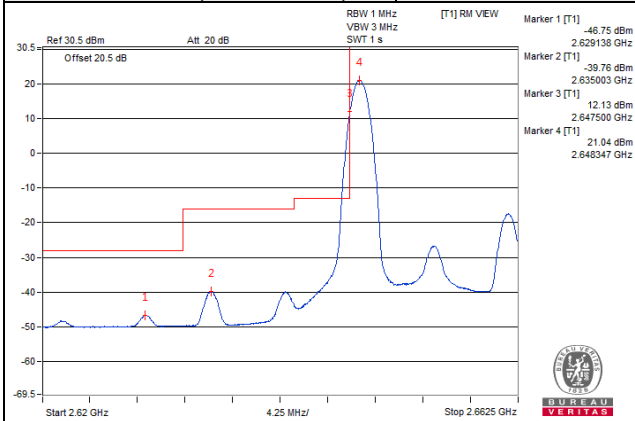

75 RB / 0 RB Offset

Channel Bandwidth: 15MHz

Channel 41240 (2655.0MHz)

1 RB / 0 RB Offset

Channel 41240 (2655.0MHz)

1 RB / 74 RB Offset

Channel 41240 (2655.0MHz)

75 RB / 0 RB Offset