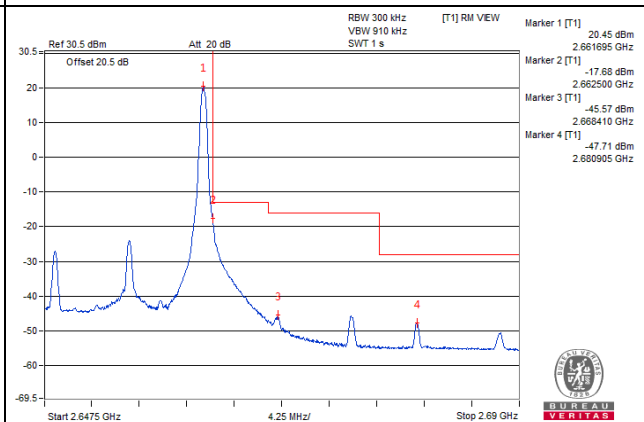

75 RB / 0 RB Offset

Channel Bandwidth: 15MHz

Channel 41240 (2655.0MHz)

1 RB / 0 RB Offset

Channel 41240 (2655.0MHz)

1 RB / 74 RB Offset

Channel 41240 (2655.0MHz)

75 RB / 0 RB Offset