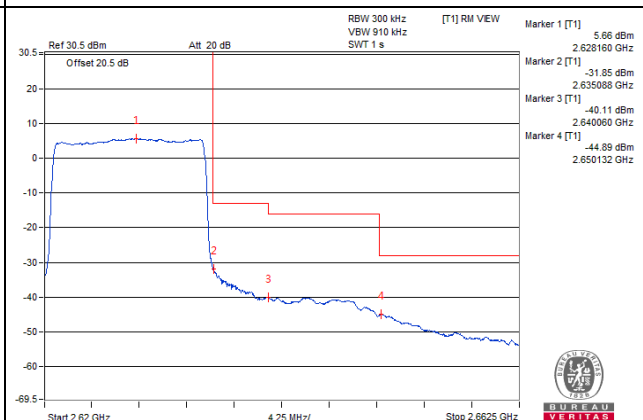

Channel 40965 (2627.5MHz)

75 RB / 0 RB Offset

Channel 40965 (2627.5MHz)

75 RB / 0 RB Offset