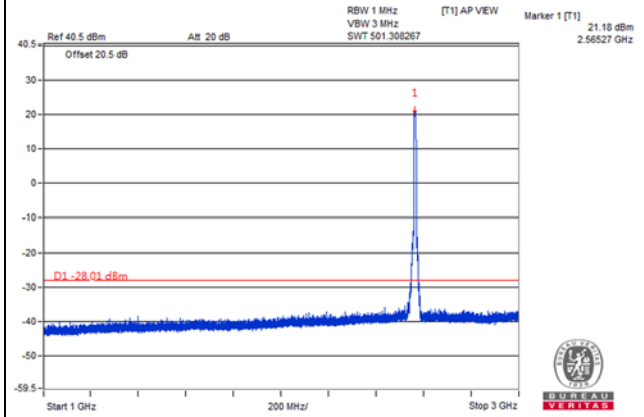

Frequency Range : 9kHz~1GHz

Frequency Range : 1GHz~3GHz

Frequency Range : 3GHz~26.5GHz

Channel Bandwidth: 10MHz

Channel 40340(2565.0MHz)

Frequency Range : 9kHz~1GHz

Frequency Range : 1GHz~3GHz

Frequency Range : 3GHz~26.5GHz