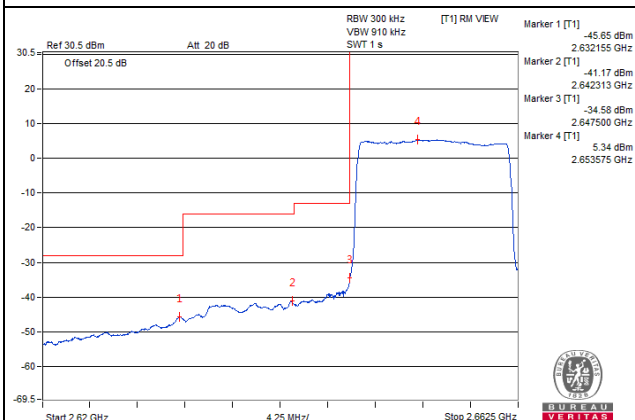

Channel 41240 (2655.0MHz)

75 RB / 0 RB Offset

Channel 41240 (2655.0MHz)

75 RB / 0 RB Offset