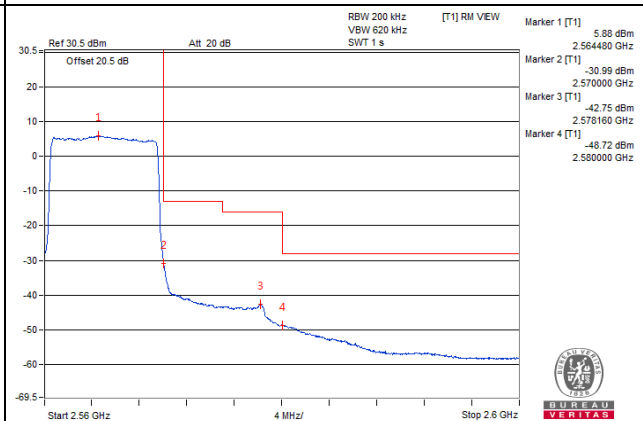

Channel 40040 (2535.0MHz)

50 RB / 0 RB Offset

Channel Bandwidth: 10MHz

Channel 40340 (2565.0MHz)

1 RB / 0 RB Offset

Channel 40340 (2565.0MHz)

1 RB / 49 RB Offset

Channel 40340 (2565.0MHz)

50 RB / 0 RB Offset

Channel 40340 (2565.0MHz)

50 RB / 0 RB Offset

Channel Bandwidth: 10MHz

Channel 40940 (2625.0MHz)

1 RB / 0 RB Offset

Channel 40940 (2625.0MHz)

1 RB / 49 RB Offset