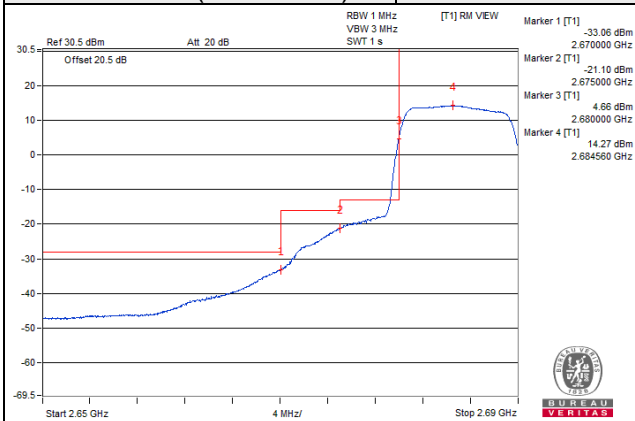

Channel 41540 (2685.0MHz) | 50 RB / 0 RB Offset

Channel 41540 (2685.0MHz) | 50 RB / 0 RB Offset