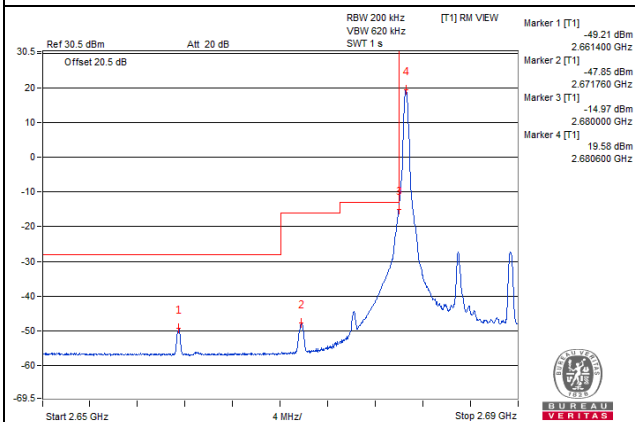

1 RB / 49 RB Offset

Channel 41240 (2655.0MHz)

50 RB / 0 RB Offset

Channel 41240 (2655.0MHz)

50 RB / 0 RB Offset

Channel Bandwidth: 10MHz

Channel 41540 (2685.0MHz) | 1 RB / 0 RB Offset

Channel 41540 (2685.0MHz) | 1 RB / 49 RB Offset