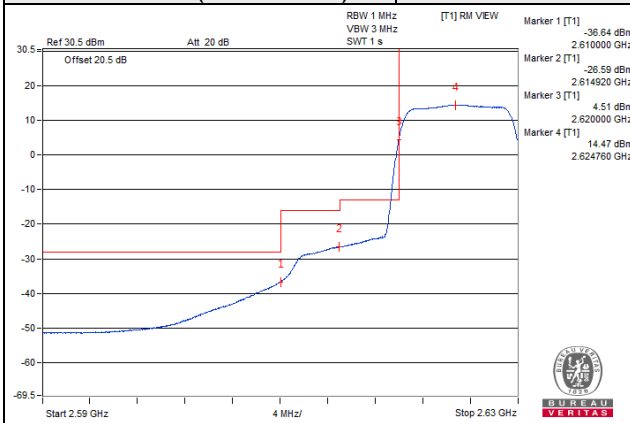

Channel Bandwidth: 10MHz

Channel 40940 (2625.0MHz)

1 RB / 0 RB Offset

Channel 40940 (2625.0MHz)

1 RB / 49 RB Offset

Channel 40940 (2625.0MHz)

50 RB / 0 RB Offset

Channel 40940 (2625.0MHz)

50 RB / 0 RB Offset