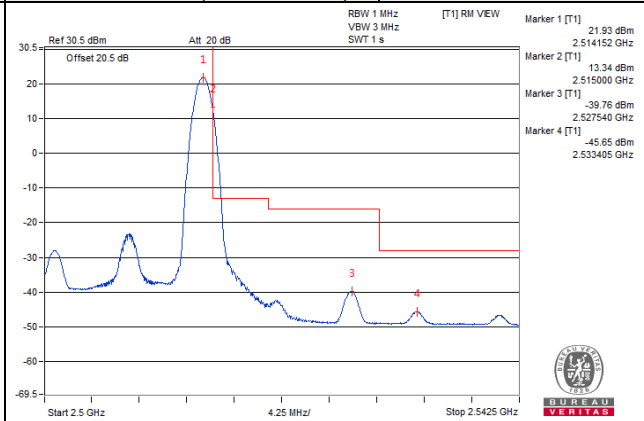

Channel 41540 (2685.0MHz) | 50 RB / 0 RB Offset

Channel 41540 (2685.0MHz) | 50 RB / 0 RB Offset

Channel Bandwidth: 15MHz

Channel 39765 (2507.5MHz)

1 RB / 0 RB Offset

Channel 39765 (2507.5MHz)

1 RB / 74 RB Offset