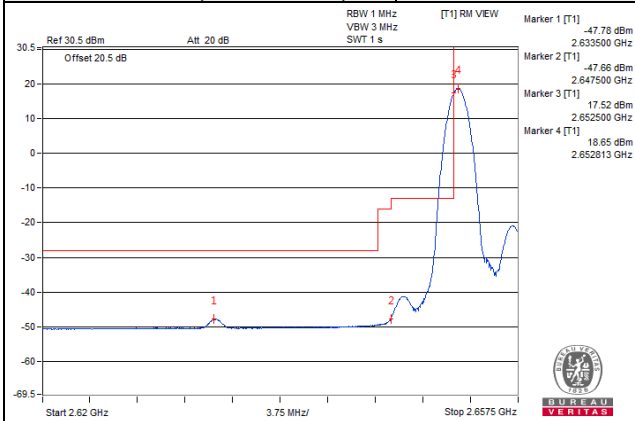

25 RB / 0 RB Offset

Channel Bandwidth: 5MHz

Channel 41240 (2655.0MHz)

1 RB / 0 RB Offset

Channel 41240 (2655.0MHz)

1 RB / 24 RB Offset

Channel 41240 (2655.0MHz)

25 RB / 0 RB Offset