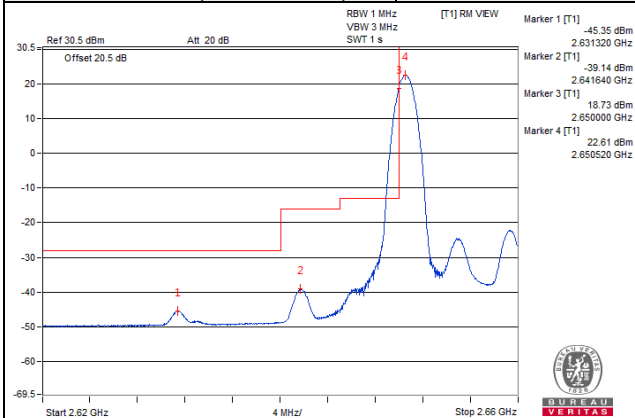

50 RB / 0 RB Offset

Channel 40940 (2625.0MHz)

50 RB / 0 RB Offset

Channel Bandwidth: 10MHz

Channel 41240 (2655.0MHz)

1 RB / 0 RB Offset

Channel 41240 (2655.0MHz)

1 RB / 49 RB Offset