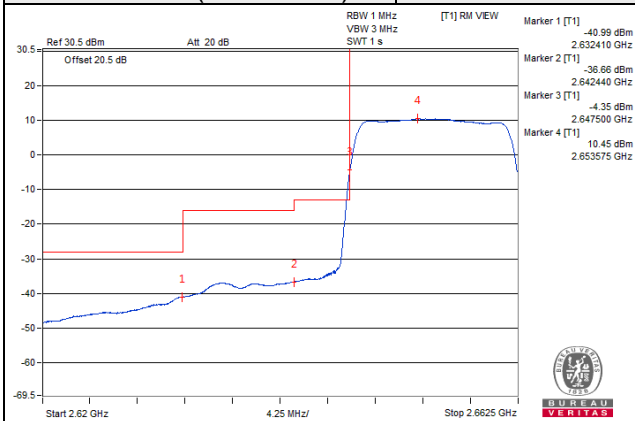

1 RB / 74 RB Offset

Channel 41240 (2655.0MHz)

75 RB / 0 RB Offset

Channel 41240 (2655.0MHz)

75 RB / 0 RB Offset

Channel Bandwidth: 15MHz

Channel 41515 (2682.5MHz) | 1 RB / 0 RB Offset

Channel 41515 (2682.5MHz) | 1 RB / 74 RB Offset

Channel 41515 (2682.5MHz) | 75 RB / 0 RB Offset

Channel 41515 (2682.5MHz) | 75 RB / 0 RB Offset

Channel Bandwidth: 20MHz

Channel 39790 (2510.0MHz) 1 RB / 0 RB Offset

Channel 39790 (2510.0MHz) 1 RB / 99 RB Offset