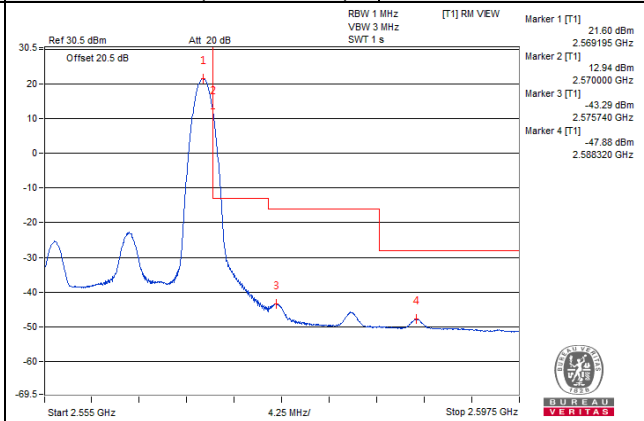

Channel 40040 (2535.0MHz)

75 RB / 0 RB Offset

Channel Bandwidth: 15MHz

Channel 40315 (2562.5MHz)

1 RB / 0 RB Offset

Channel 40315 (2562.5MHz)

1 RB / 74 RB Offset

Channel 40315 (2562.5MHz)

75 RB / 0 RB Offset

Channel 40315 (2562.5MHz)

75 RB / 0 RB Offset

Channel Bandwidth: 15MHz

Channel 40965 (2627.5MHz)

1 RB / 0 RB Offset

Channel 40965 (2627.5MHz)

1 RB / 74 RB Offset