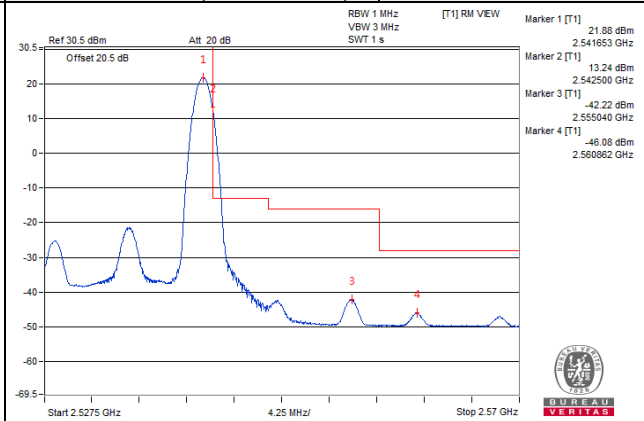

75 RB / 0 RB Offset

Channel Bandwidth: 15MHz

Channel 40040 (2535.0MHz)

1 RB / 0 RB Offset

Channel 40040 (2535.0MHz)

1 RB / 74 RB Offset

Channel 40040 (2535.0MHz)

75 RB / 0 RB Offset

Channel 40040 (2535.0MHz)

75 RB / 0 RB Offset

Channel Bandwidth: 15MHz

Channel 40315 (2562.5MHz)

1 RB / 0 RB Offset

Channel 40315 (2562.5MHz)

1 RB / 74 RB Offset

Channel 40315 (2562.5MHz)