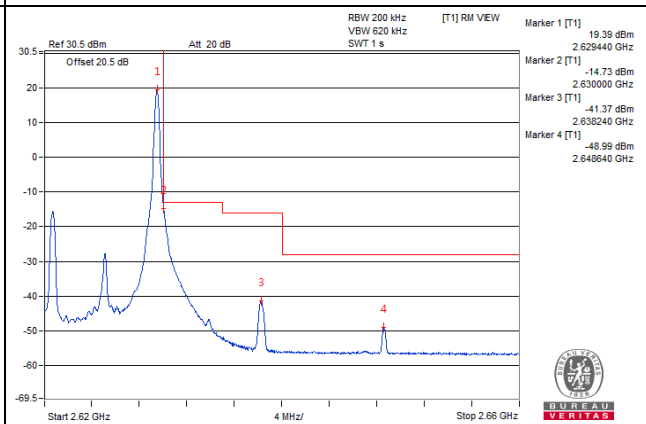

Channel 40340 (2565.0MHz)

50 RB / 0 RB Offset

Channel Bandwidth: 10MHz

Channel 40940 (2625.0MHz)

1 RB / 0 RB Offset

Channel 40940 (2625.0MHz)

1 RB / 49 RB Offset

Channel 40940 (2625.0MHz)