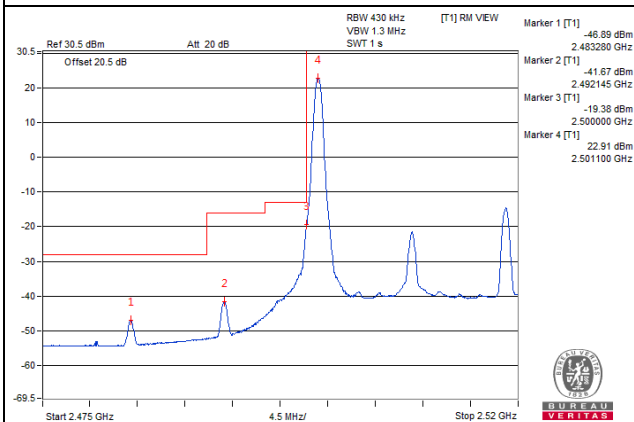

Channel 41515 (2682.5MHz) | 75 RB / 0 RB Offset

Channel 41515 (2682.5MHz) | 75 RB / 0 RB Offset

Channel Bandwidth: 20MHz

Channel 39790 (2510.0MHz) 1 RB / 0 RB Offset

Channel 39790 (2510.0MHz) 1 RB / 99 RB Offset