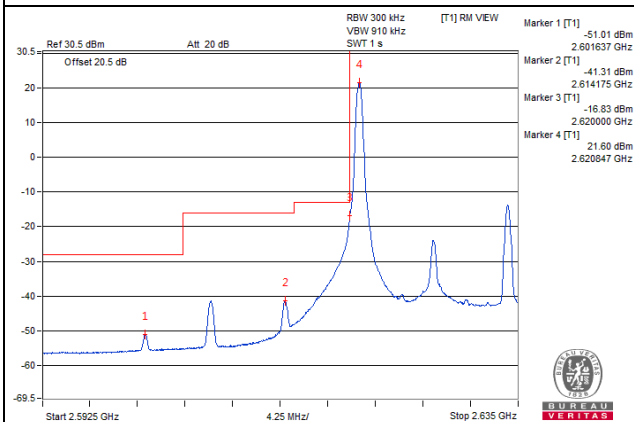

75 RB / 0 RB Offset

Channel 40315 (2562.5MHz)

75 RB / 0 RB Offset

Channel Bandwidth: 15MHz

Channel 40965 (2627.5MHz)

1 RB / 0 RB Offset

Channel 40965 (2627.5MHz)

1 RB / 74 RB Offset