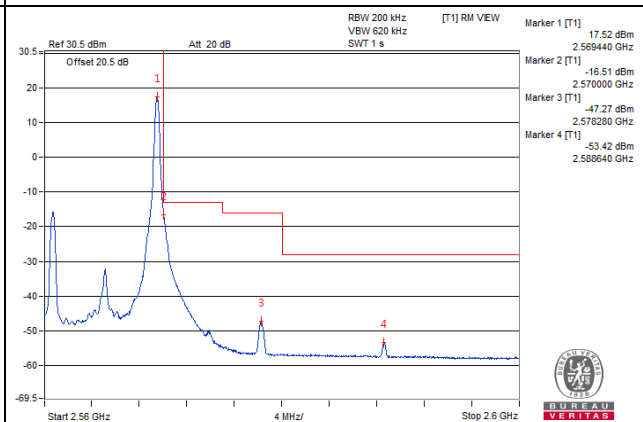

Channel 40040 (2535.0MHz)

50 RB / 0 RB Offset

Channel Bandwidth: 10MHz

Channel 40340 (2565.0MHz)

1 RB / 0 RB Offset

Channel 40340 (2565.0MHz)

1 RB / 49 RB Offset

Channel 40340 (2565.0MHz)