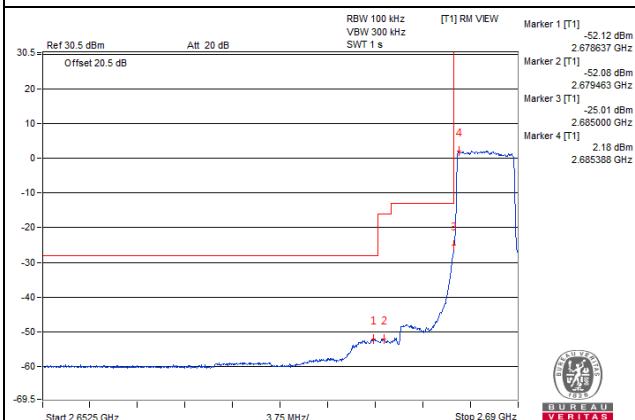

Channel 41565 (2687.5MHz)

25 RB / 0 RB Offset

Channel 41565 (2687.5MHz)

25 RB / 0 RB Offset