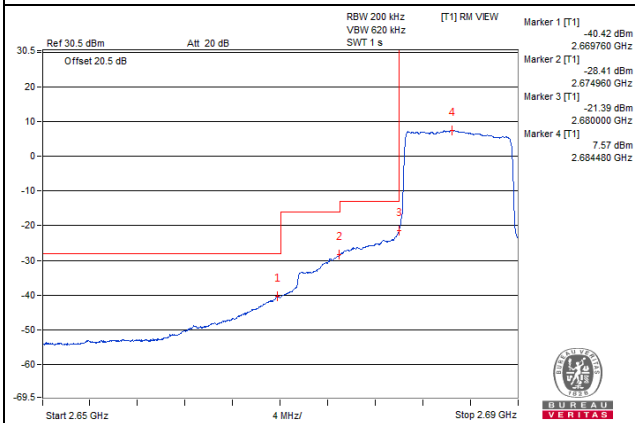

Channel 41540 (2685.0MHz) | 50 RB / 0 RB Offset

Channel 41540 (2685.0MHz) | 50 RB / 0 RB Offset