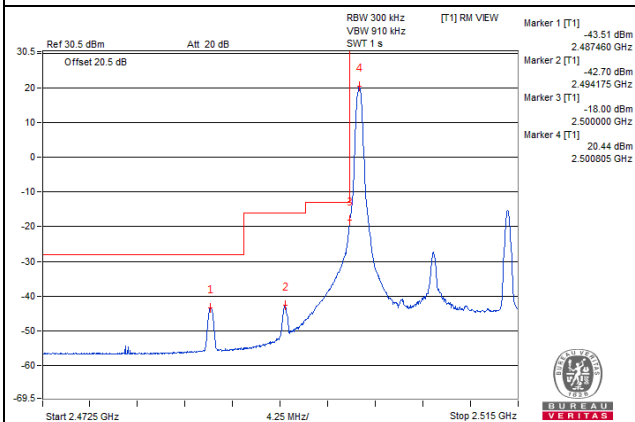

Channel 41540 (2685.0MHz) | 50 RB / 0 RB Offset

Channel 41540 (2685.0MHz) | 50 RB / 0 RB Offset

Channel Bandwidth: 15MHz

Channel 39765 (2507.5MHz)

1 RB / 0 RB Offset

Channel 39765 (2507.5MHz)

1 RB / 74 RB Offset