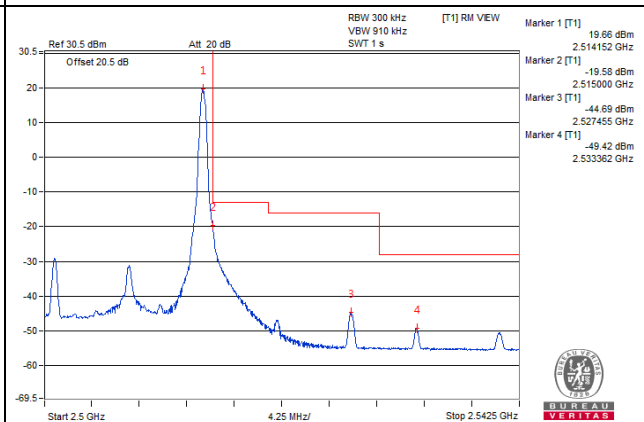

Channel 41540 (2685.0MHz) | 50 RB / 0 RB Offset

Channel 41540 (2685.0MHz) | 50 RB / 0 RB Offset

Channel Bandwidth: 15MHz

Channel 39765 (2507.5MHz)

1 RB / 0 RB Offset

Channel 39765 (2507.5MHz)

1 RB / 74 RB Offset