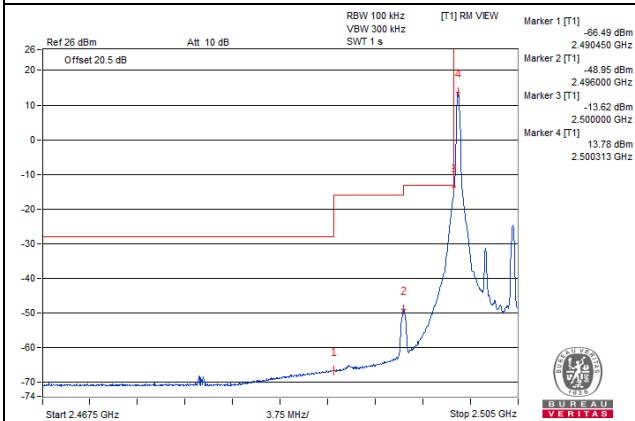

Channel 41490 (2680.0MHz)

100 RB / 0 RB Offset

Channel 41490 (2680.0MHz)

100 RB / 0 RB Offset

Chain 2 / QPSK

Channel Bandwidth: 5MHz

Channel 39715 (2502.5MHz)

1 RB / 0 RB Offset

Channel 39715 (2502.5MHz)

1 RB / 24 RB Offset

Channel 39715 (2502.5MHz)

25 RB / 0 RB Offset

Channel 39715 (2502.5MHz)

25 RB / 0 RB Offset

Channel Bandwidth: 5MHz

Channel 40040 (2535.0MHz)