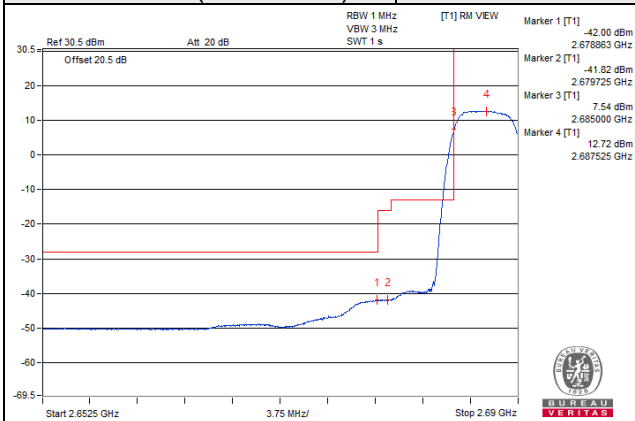

1 RB / 0 RB Offset

Channel 41565 (2687.5MHz)

1 RB / 24 RB Offset

Channel 41565 (2687.5MHz)

25 RB / 0 RB Offset

Channel 41565 (2687.5MHz)

25 RB / 0 RB Offset

Channel Bandwidth: 10MHz