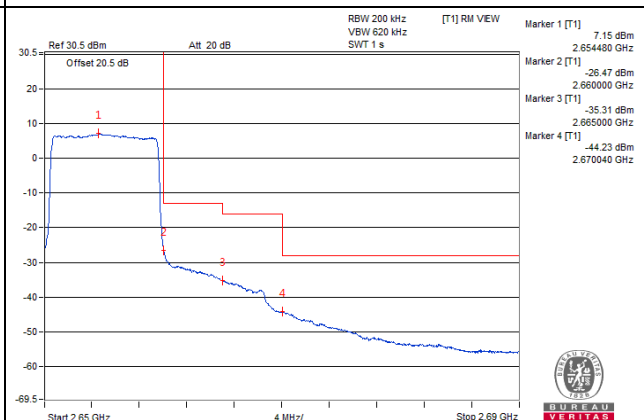

1 RB / 49 RB Offset

Channel 41240 (2655.0MHz)

50 RB / 0 RB Offset

Channel 41240 (2655.0MHz)

50 RB / 0 RB Offset

Channel Bandwidth: 10MHz

Channel 41540 (2685.0MHz) | 1 RB / 0 RB Offset

Channel 41540 (2685.0MHz) | 1 RB / 49 RB Offset