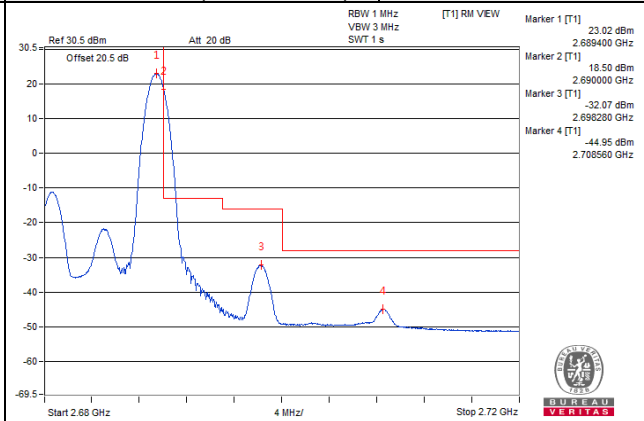

1 RB / 49 RB Offset

Channel 41240 (2655.0MHz)

50 RB / 0 RB Offset

Channel 41240 (2655.0MHz)

50 RB / 0 RB Offset

Channel Bandwidth: 10MHz

Channel 41540 (2685.0MHz) | 1 RB / 0 RB Offset

Channel 41540 (2685.0MHz) | 1 RB / 49 RB Offset