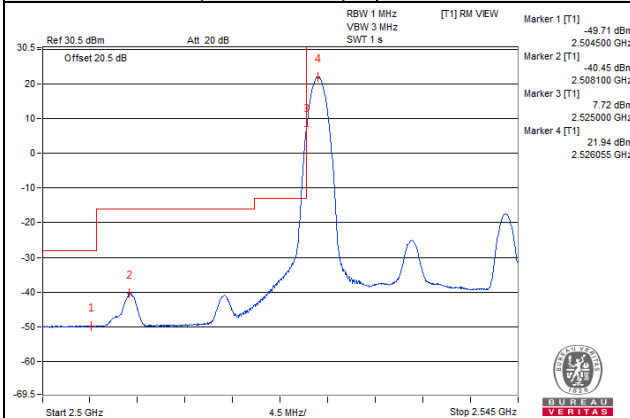

Channel Bandwidth: 20MHz

Channel 40040 (2535.0MHz)

1 RB / 0 RB Offset

Channel 40040 (2535.0MHz)

1 RB / 99 RB Offset

Channel 40040 (2535.0MHz)

100 RB / 0 RB Offset

Channel 40040 (2535.0MHz)

100 RB / 0 RB Offset