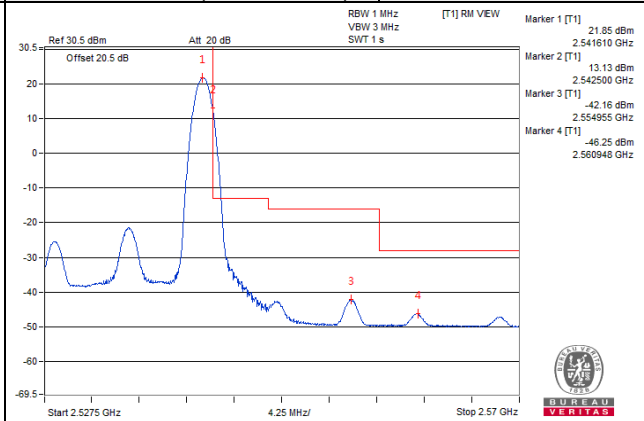

Channel Bandwidth: 15MHz

Channel 40040 (2535.0MHz)

1 RB / 0 RB Offset

Channel 40040 (2535.0MHz)

1 RB / 74 RB Offset