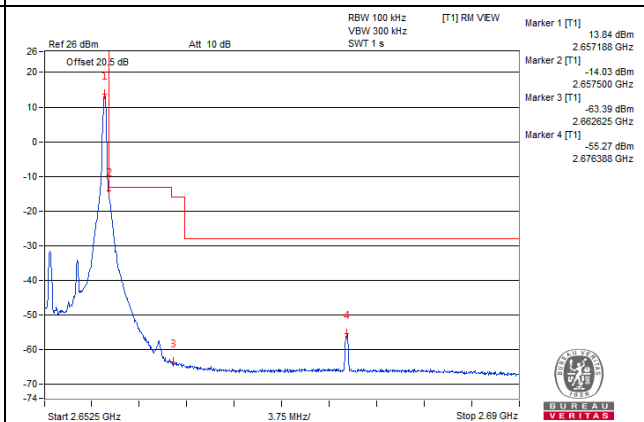

Channel Bandwidth: 5MHz

Channel 41240 (2655.0MHz)

1 RB / 0 RB Offset

Channel 41240 (2655.0MHz)

1 RB / 24 RB Offset