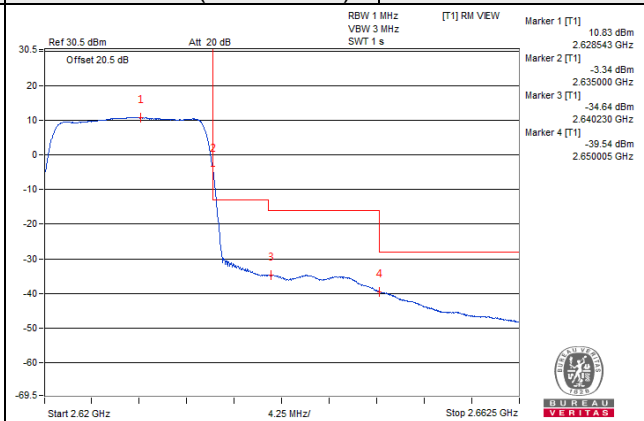

1 RB / 0 RB Offset

Channel 40965 (2627.5MHz)

1 RB / 74 RB Offset

Channel 40965 (2627.5MHz)

75 RB / 0 RB Offset

Channel 40965 (2627.5MHz)

75 RB / 0 RB Offset

Channel Bandwidth: 15MHz