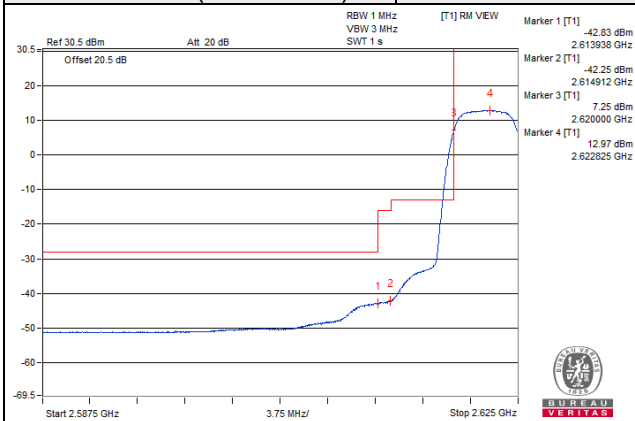

1 RB / 24 RB Offset

Channel 40915 (2622.5MHz)

25 RB / 0 RB Offset

Channel 40915 (2622.5MHz)

25 RB / 0 RB Offset

Channel Bandwidth: 5MHz

Channel 41240 (2655.0MHz)

1 RB / 0 RB Offset