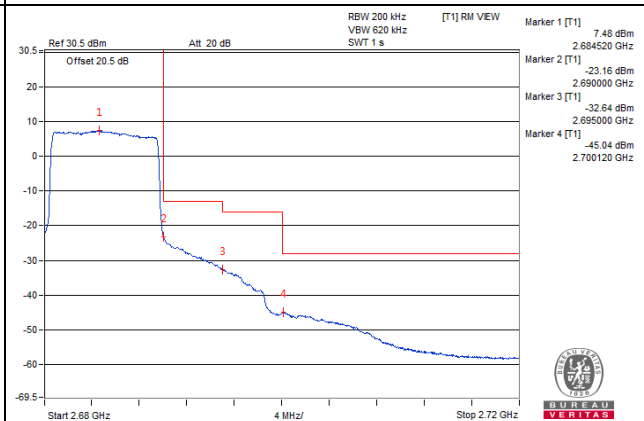

Channel Bandwidth: 10MHz

Channel 41540 (2685.0MHz) | 1 RB / 0 RB Offset

Channel 41540 (2685.0MHz) | 1 RB / 49 RB Offset

Channel 41540 (2685.0MHz) | 50 RB / 0 RB Offset

Channel 41540 (2685.0MHz) | 50 RB / 0 RB Offset