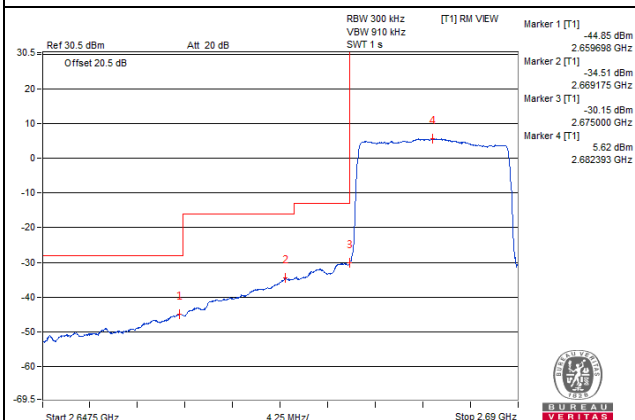

Channel Bandwidth: 15MHz

Channel 41515 (2682.5MHz) | 1 RB / 0 RB Offset

Channel 41515 (2682.5MHz) | 1 RB / 74 RB Offset

Channel 41515 (2682.5MHz) | 75 RB / 0 RB Offset

Channel 41515 (2682.5MHz) | 75 RB / 0 RB Offset