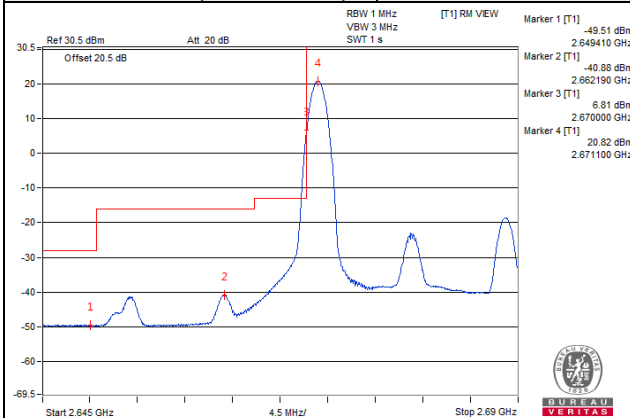

Channel 41240 (2655.0MHz) | 100 RB / 0 RB Offset

Channel 41240 (2655.0MHz) | 100 RB / 0 RB Offset

Channel Bandwidth: 20MHz

Channel 41490 (2680.0MHz)

1 RB / 0 RB Offset

Channel 41490 (2680.0MHz)

1 RB / 99 RB Offset

Channel 41490 (2680.0MHz)

100 RB / 0 RB Offset

Channel 41490 (2680.0MHz)

100 RB / 0 RB Offset

Chain 2 / QPSK

Channel Bandwidth: 5MHz

Channel 39715 (2502.5MHz)

1 RB / 0 RB Offset