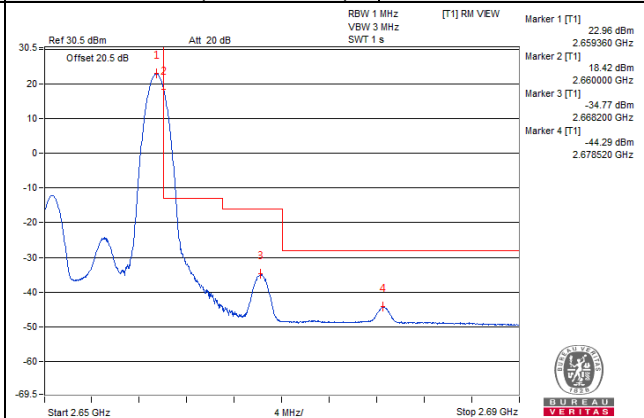

50 RB / 0 RB Offset

Channel 40940 (2625.0MHz)

50 RB / 0 RB Offset

Channel Bandwidth: 10MHz

Channel 41240 (2655.0MHz)

1 RB / 0 RB Offset

Channel 41240 (2655.0MHz)

1 RB / 49 RB Offset