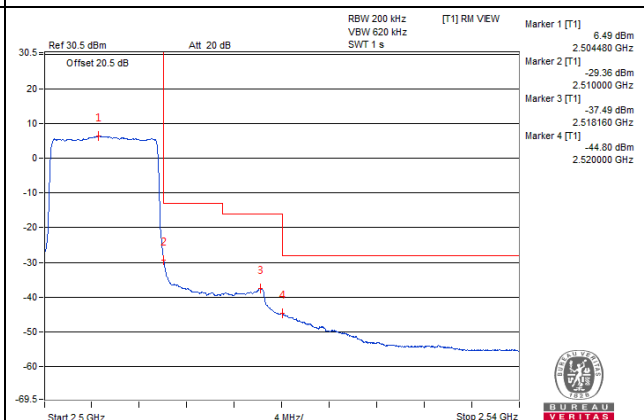

Channel 39740 (2505.0MHz), 1 RB / 0 RB Offset

1 RB / 0 RB Offset

Channel 39740 (2505.0MHz), 1 RB / 49 RB Offset

1 RB / 49 RB Offset

Channel 39740 (2505.0MHz), 50 RB / 0 RB Offset

Channel 39740 (2505.0MHz), 50 RB / 0 RB Offset