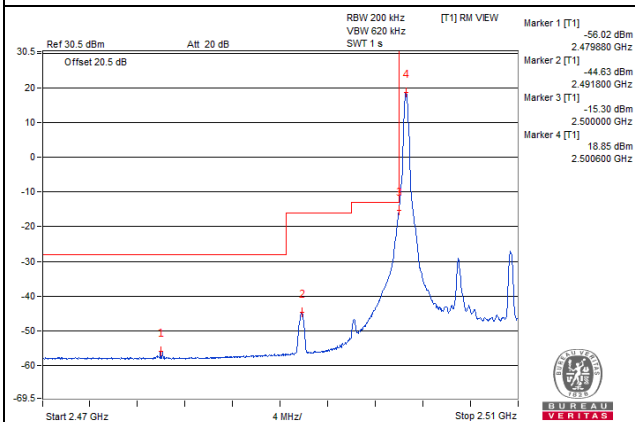

Channel Bandwidth: 10MHz

Channel 39740 (2505.0MHz), 1 RB / 0 RB Offset

1 RB / 0 RB Offset

Channel 39740 (2505.0MHz), 1 RB / 49 RB Offset

1 RB / 49 RB Offset