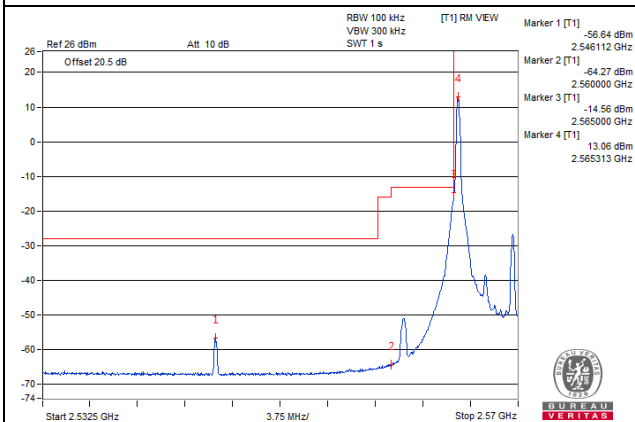

25 RB / 0 RB Offset

Channel 40040 (2535.0MHz)

25 RB / 0 RB Offset

Channel Bandwidth: 5MHz

Channel 40365 (2567.5MHz)

1 RB / 0 RB Offset

Channel 40365 (2567.5MHz)

1 RB / 24 RB Offset