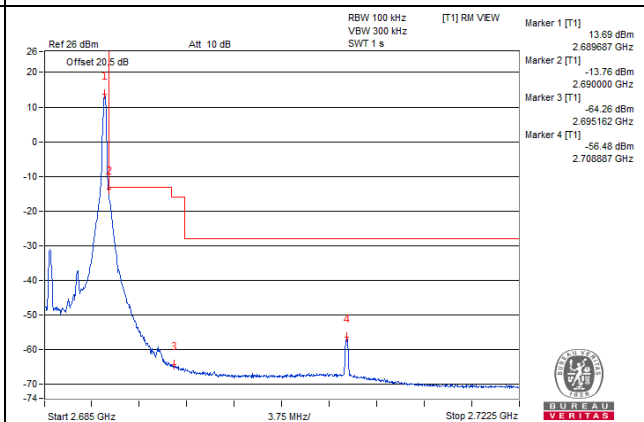

Channel 41240 (2655.0MHz)

25 RB / 0 RB Offset

Channel Bandwidth: 5MHz

Channel 41565 (2687.5MHz)

1 RB / 0 RB Offset

Channel 41565 (2687.5MHz)

1 RB / 24 RB Offset

Channel 41565 (2687.5MHz)