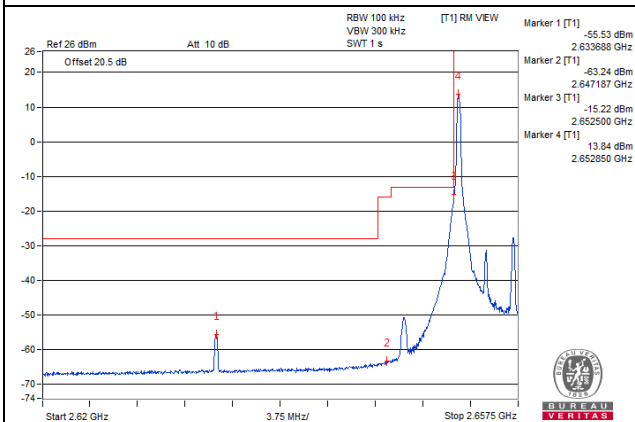

Channel Bandwidth: 5MHz

Channel 41240 (2655.0MHz)

1 RB / 0 RB Offset

Channel 41240 (2655.0MHz)

1 RB / 24 RB Offset