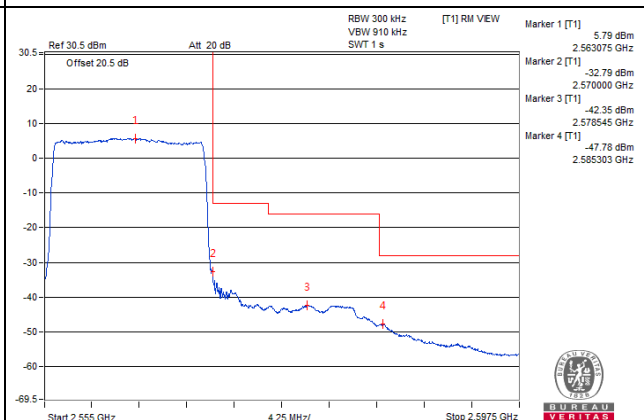

Channel 40315 (2562.5MHz)

1 RB / 74 RB Offset

Channel 40315 (2562.5MHz)

75 RB / 0 RB Offset

Channel 40315 (2562.5MHz)

75 RB / 0 RB Offset

Channel Bandwidth: 15MHz

Channel 40965 (2627.5MHz)