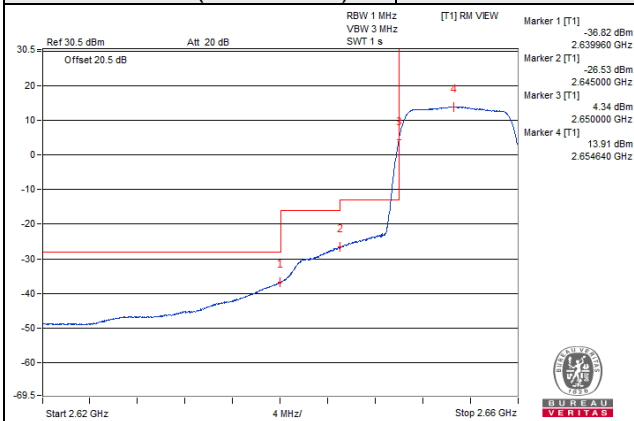

1 RB / 49 RB Offset

Channel 41240 (2655.0MHz)

50 RB / 0 RB Offset

Channel 41240 (2655.0MHz)

50 RB / 0 RB Offset

Channel Bandwidth: 10MHz

Channel 41540 (2685.0MHz) | 1 RB / 0 RB Offset

Channel 41540 (2685.0MHz) | 1 RB / 49 RB Offset