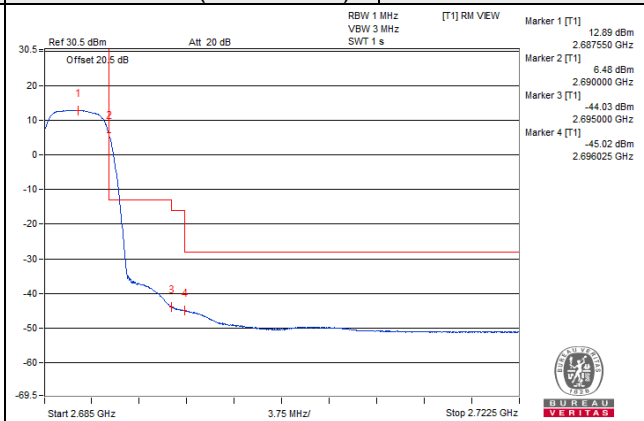

Channel 41565 (2687.5MHz)

25 RB / 0 RB Offset

Channel 41565 (2687.5MHz)

25 RB / 0 RB Offset