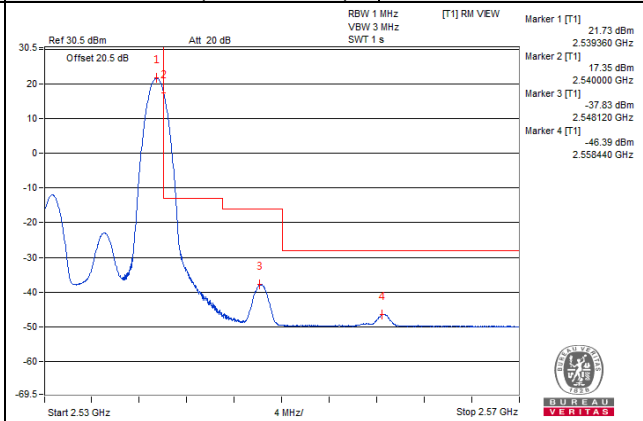

Channel Bandwidth: 10MHz

Channel 40040 (2535.0MHz)

1 RB / 0 RB Offset

Channel 40040 (2535.0MHz)

1 RB / 49 RB Offset

Channel 40040 (2535.0MHz)

50 RB / 0 RB Offset

Channel 40040 (2535.0MHz)

50 RB / 0 RB Offset