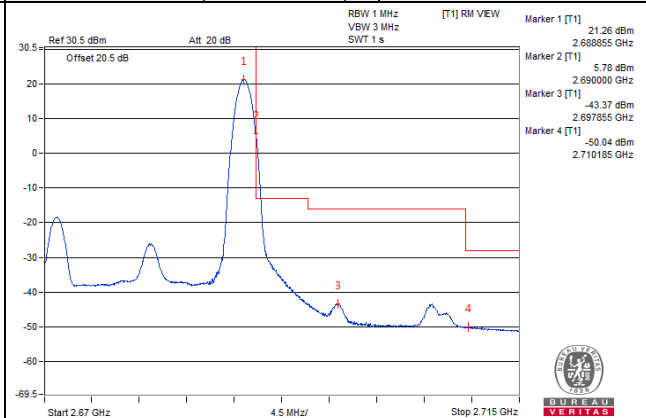

Channel 41240 (2655.0MHz) | 100 RB / 0 RB Offset

Channel 41240 (2655.0MHz) | 100 RB / 0 RB Offset

Channel Bandwidth: 20MHz

Channel 41490 (2680.0MHz)

1 RB / 0 RB Offset

Channel 41490 (2680.0MHz)

1 RB / 99 RB Offset

Channel 41490 (2680.0MHz)

100 RB / 0 RB Offset

Channel 41490 (2680.0MHz)

100 RB / 0 RB Offset

Chain 2 / QPSK

Channel Bandwidth: 5MHz

Channel 39715 (2502.5MHz)

1 RB / 0 RB Offset