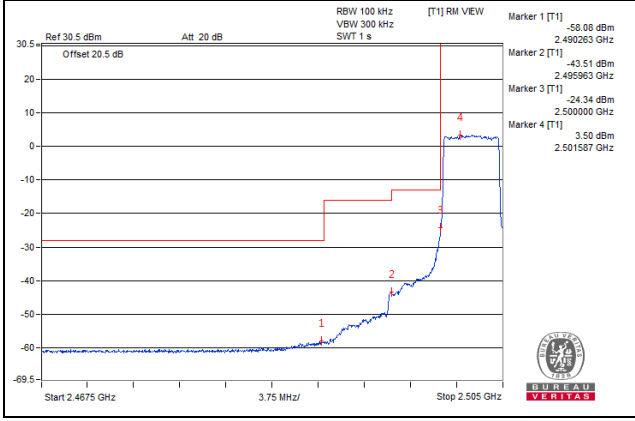

Channel 41490 (2680.0MHz)

100 RB / 0 RB Offset

Channel 41490 (2680.0MHz)

100 RB / 0 RB Offset

Chain 2 / QPSK

Channel Bandwidth: 5MHz

Channel 39715 (2502.5MHz)

1 RB / 0 RB Offset

Channel 39715 (2502.5MHz)

1 RB / 24 RB Offset

Channel 39715 (2502.5MHz)

25 RB / 0 RB Offset

Channel 39715 (2502.5MHz)

25 RB / 0 RB Offset

Channel Bandwidth: 5MHz

Channel 40040 (2535.0MHz)