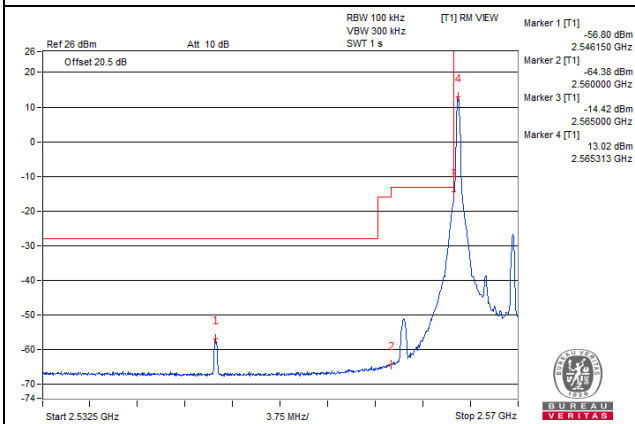

Channel Bandwidth: 5MHz

Channel 40365 (2567.5MHz)

1 RB / 0 RB Offset

Channel 40365 (2567.5MHz)

1 RB / 24 RB Offset