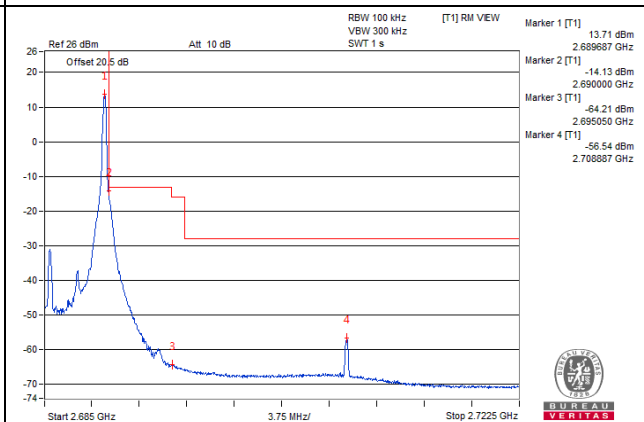

Channel Bandwidth: 5MHz

Channel 41565 (2687.5MHz)

1 RB / 0 RB Offset

Channel 41565 (2687.5MHz)

1 RB / 24 RB Offset