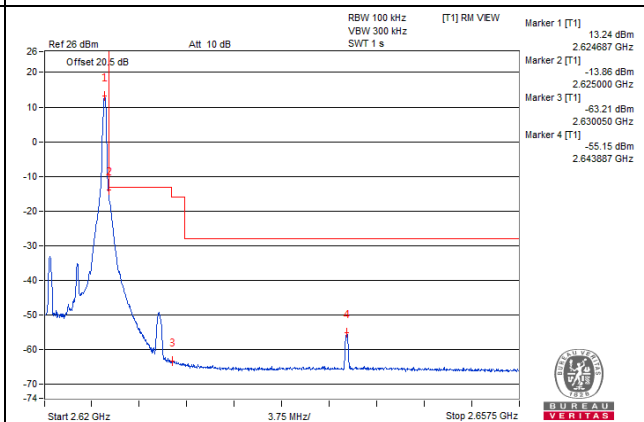

Channel Bandwidth: 5MHz

Channel 40915 (2622.5MHz)

1 RB / 0 RB Offset

Channel 40915 (2622.5MHz)

1 RB / 24 RB Offset