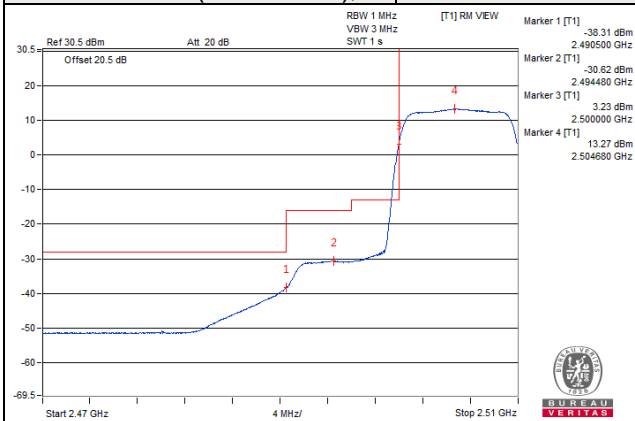

Channel 39740 (2505.0MHz), 1 RB / 0 RB Offset

1 RB / 0 RB Offset

Channel 39740 (2505.0MHz), 1 RB / 49 RB Offset

1 RB / 49 RB Offset

Channel 39740 (2505.0MHz), 50 RB / 0 RB Offset

Channel 39740 (2505.0MHz), 50 RB / 0 RB Offset