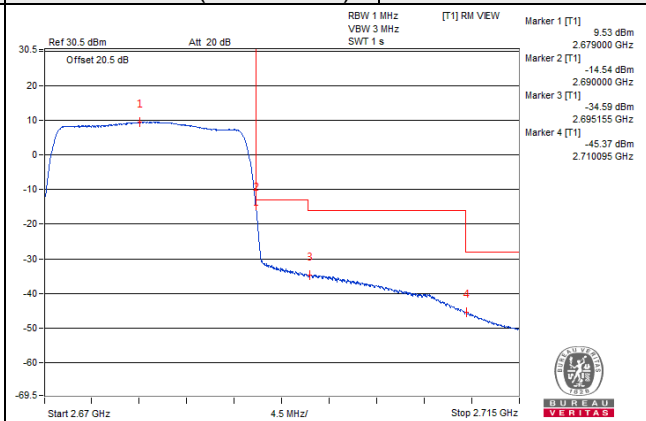

Channel Bandwidth: 20MHz

Channel 41490 (2680.0MHz)

1 RB / 0 RB Offset

Channel 41490 (2680.0MHz)

1 RB / 99 RB Offset

Channel 41490 (2680.0MHz)

100 RB / 0 RB Offset

Channel 41490 (2680.0MHz)

100 RB / 0 RB Offset