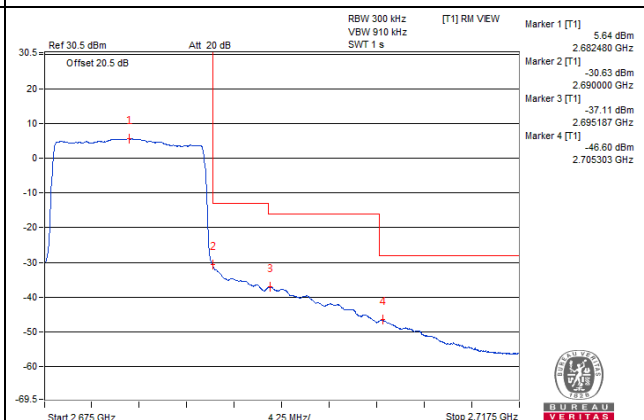

1 RB / 74 RB Offset

Channel 41240 (2655.0MHz)

75 RB / 0 RB Offset

Channel 41240 (2655.0MHz)

75 RB / 0 RB Offset

Channel Bandwidth: 15MHz

Channel 41515 (2682.5MHz) | 1 RB / 0 RB Offset

Channel 41515 (2682.5MHz) | 1 RB / 74 RB Offset

Channel 41515 (2682.5MHz) | 75 RB / 0 RB Offset

Channel 41515 (2682.5MHz) | 75 RB / 0 RB Offset

Channel Bandwidth: 20MHz

Channel 39790 (2510.0MHz) 1 RB / 0 RB Offset

Channel 39790 (2510.0MHz) 1 RB / 99 RB Offset