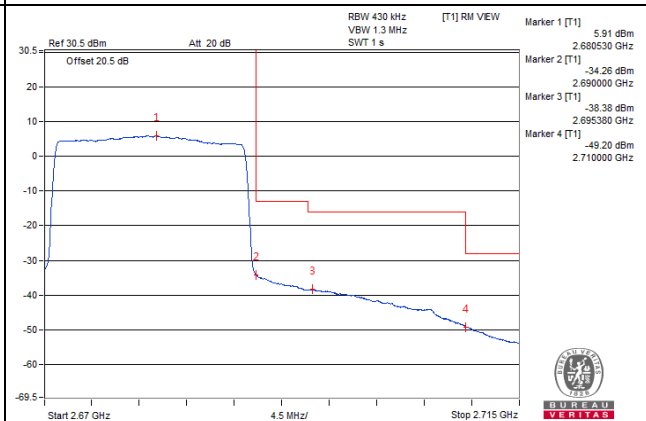

Channel 41240 (2655.0MHz) | 100 RB / 0 RB Offset

Channel 41240 (2655.0MHz) | 100 RB / 0 RB Offset

Channel Bandwidth: 20MHz

Channel 41490 (2680.0MHz)

1 RB / 0 RB Offset

Channel 41490 (2680.0MHz)

1 RB / 99 RB Offset

Channel 41490 (2680.0MHz)

100 RB / 0 RB Offset

Channel 41490 (2680.0MHz)

100 RB / 0 RB Offset

Chain 2 / QPSK

Channel Bandwidth: 5MHz

Channel 39715 (2502.5MHz)

1 RB / 0 RB Offset