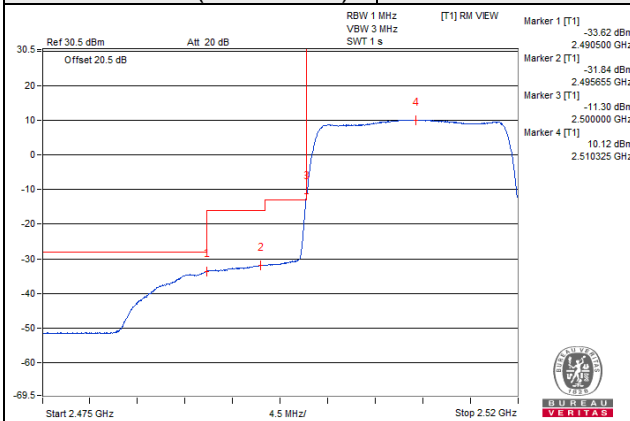

Channel Bandwidth: 20MHz

Channel 39790 (2510.0MHz) | 1 RB / 0 RB Offset

Channel 39790 (2510.0MHz) | 1 RB / 99 RB Offset

Channel 39790 (2510.0MHz) | 100 RB / 0 RB Offset

Channel 39790 (2510.0MHz) | 100 RB / 0 RB Offset