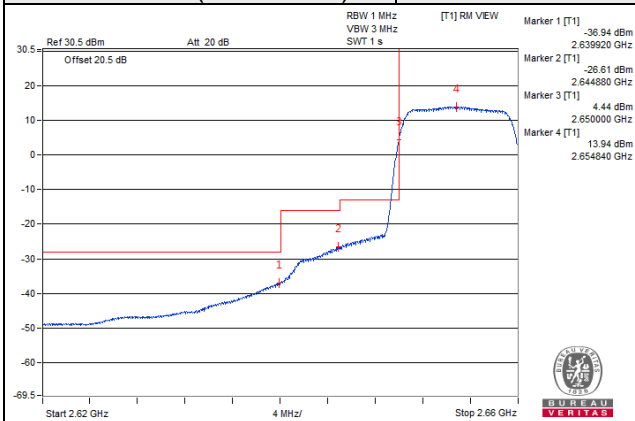

Channel Bandwidth: 10MHz

Channel 41240 (2655.0MHz)

1 RB / 0 RB Offset

Channel 41240 (2655.0MHz)

1 RB / 49 RB Offset

Channel 41240 (2655.0MHz)

50 RB / 0 RB Offset

Channel 41240 (2655.0MHz)

50 RB / 0 RB Offset