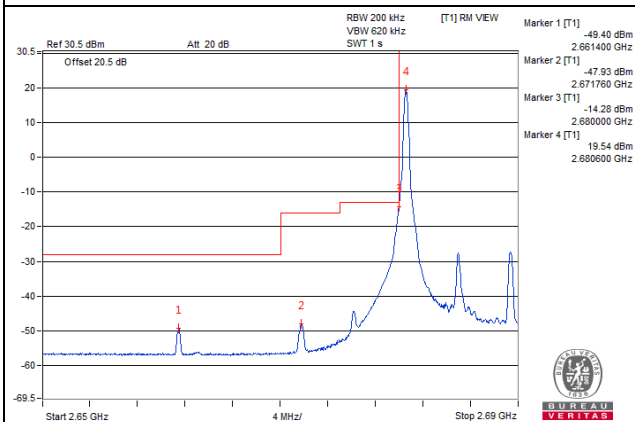

Channel Bandwidth: 10MHz

Channel 41540 (2685.0MHz) | 1 RB / 0 RB Offset

Channel 41540 (2685.0MHz) | 1 RB / 49 RB Offset

Channel 41540 (2685.0MHz) | 50 RB / 0 RB Offset

Channel 41540 (2685.0MHz) | 50 RB / 0 RB Offset