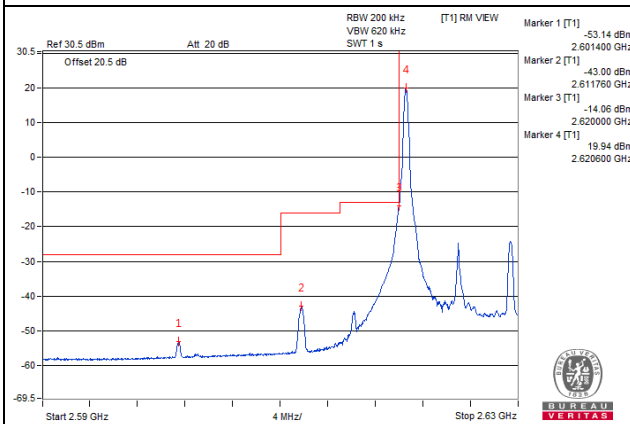

Channel 40340 (2565.0MHz)

50 RB / 0 RB Offset

Channel Bandwidth: 10MHz

Channel 40940 (2625.0MHz)

1 RB / 0 RB Offset

Channel 40940 (2625.0MHz)

1 RB / 49 RB Offset

Channel 40940 (2625.0MHz)