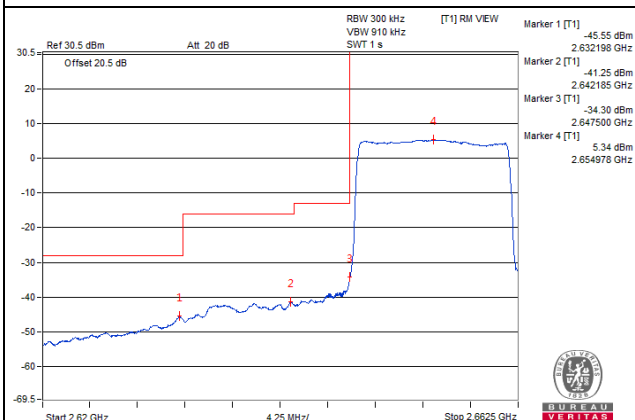

1 RB / 74 RB Offset

Channel 41240 (2655.0MHz)

75 RB / 0 RB Offset

Channel 41240 (2655.0MHz)

75 RB / 0 RB Offset

Channel Bandwidth: 15MHz

Channel 41515 (2682.5MHz) | 1 RB / 0 RB Offset

Channel 41515 (2682.5MHz) | 1 RB / 74 RB Offset

Channel 41515 (2682.5MHz) | 75 RB / 0 RB Offset

Channel 41515 (2682.5MHz) | 75 RB / 0 RB Offset

Channel Bandwidth: 20MHz

Channel 39790 (2510.0MHz) 1 RB / 0 RB Offset

Channel 39790 (2510.0MHz) 1 RB / 99 RB Offset