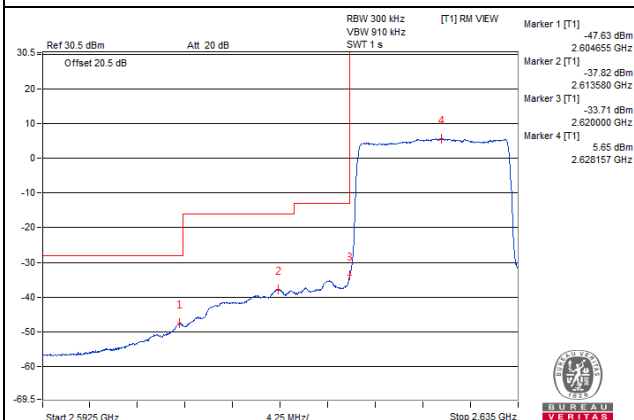

Channel 40965 (2627.5MHz)

75 RB / 0 RB Offset

Channel 40965 (2627.5MHz)

75 RB / 0 RB Offset