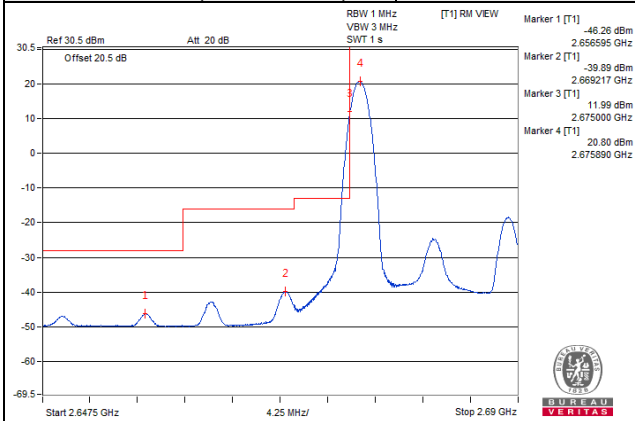

1 RB / 74 RB Offset

Channel 41240 (2655.0MHz)

75 RB / 0 RB Offset

Channel 41240 (2655.0MHz)

75 RB / 0 RB Offset

Channel Bandwidth: 15MHz

Channel 41515 (2682.5MHz) | 1 RB / 0 RB Offset

Channel 41515 (2682.5MHz) | 1 RB / 74 RB Offset