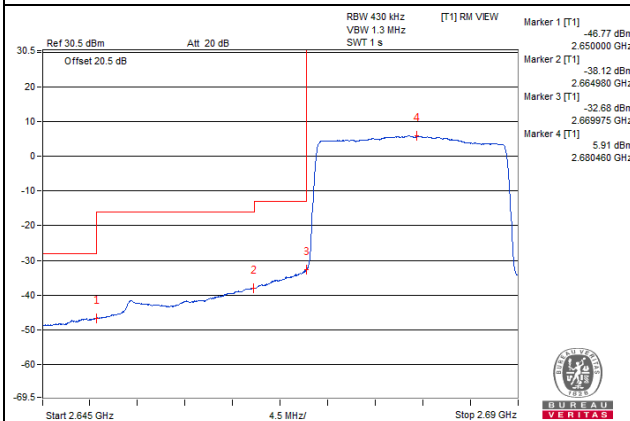

Channel 41240 (2655.0MHz) | 100 RB / 0 RB Offset

Channel 41240 (2655.0MHz) | 100 RB / 0 RB Offset

Channel Bandwidth: 20MHz

Channel 41490 (2680.0MHz)

1 RB / 0 RB Offset

Channel 41490 (2680.0MHz)

1 RB / 99 RB Offset

Channel 41490 (2680.0MHz)

100 RB / 0 RB Offset

Channel 41490 (2680.0MHz)

100 RB / 0 RB Offset

Chain 2 / QPSK

Channel Bandwidth: 5MHz

Channel 39715 (2502.5MHz)

1 RB / 0 RB Offset