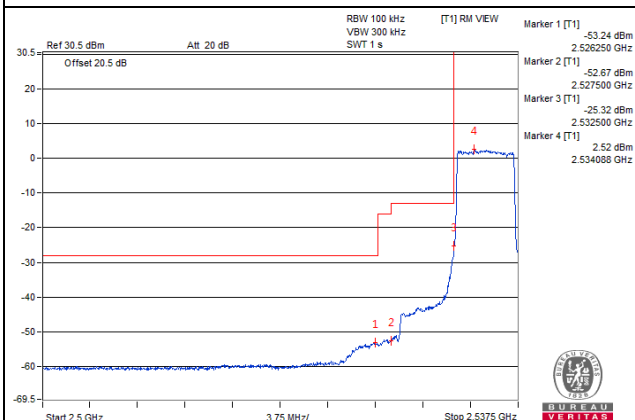

Channel Bandwidth: 5MHz

Channel 40040 (2535.0MHz)

1 RB / 0 RB Offset

Channel 40040 (2535.0MHz)

1 RB / 24 RB Offset

Channel 40040 (2535.0MHz)

25 RB / 0 RB Offset

Channel 40040 (2535.0MHz)

25 RB / 0 RB Offset