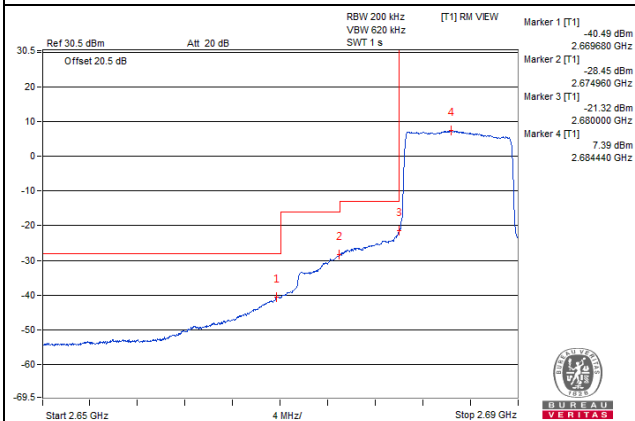

Channel Bandwidth: 10MHz

Channel 41540 (2685.0MHz) | 1 RB / 0 RB Offset

Channel 41540 (2685.0MHz) | 1 RB / 49 RB Offset

Channel 41540 (2685.0MHz) | 50 RB / 0 RB Offset

Channel 41540 (2685.0MHz) | 50 RB / 0 RB Offset