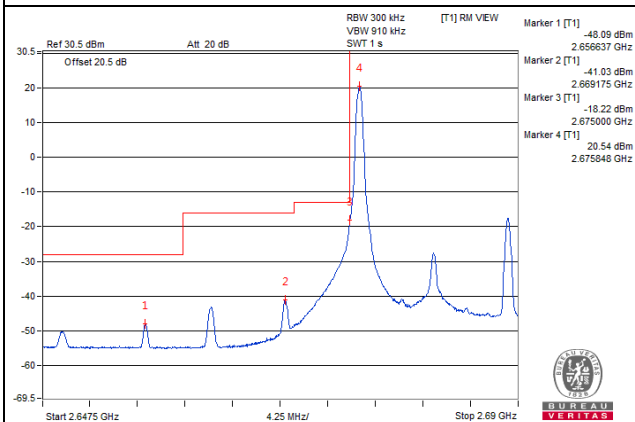

1 RB / 74 RB Offset

Channel 41240 (2655.0MHz)

75 RB / 0 RB Offset

Channel 41240 (2655.0MHz)

75 RB / 0 RB Offset

Channel Bandwidth: 15MHz

Channel 41515 (2682.5MHz) | 1 RB / 0 RB Offset

Channel 41515 (2682.5MHz) | 1 RB / 74 RB Offset

Channel 41515 (2682.5MHz) | 75 RB / 0 RB Offset

Channel 41515 (2682.5MHz) | 75 RB / 0 RB Offset

Channel Bandwidth: 20MHz

Channel 39790 (2510.0MHz) 1 RB / 0 RB Offset

Channel 39790 (2510.0MHz) 1 RB / 99 RB Offset