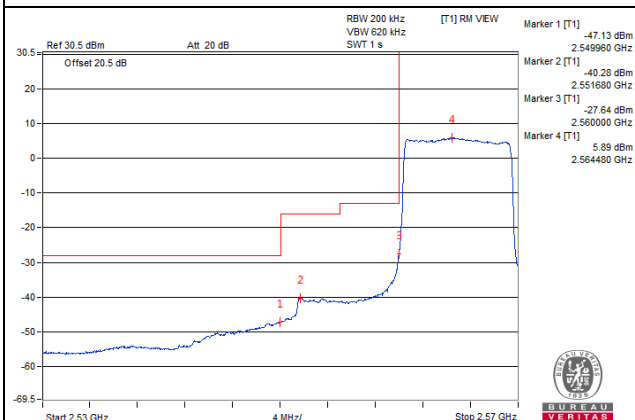

Channel Bandwidth: 10MHz

Channel 40340 (2565.0MHz)

1 RB / 0 RB Offset

Channel 40340 (2565.0MHz)

1 RB / 49 RB Offset

Channel 40340 (2565.0MHz)

50 RB / 0 RB Offset

Channel 40340 (2565.0MHz)

50 RB / 0 RB Offset