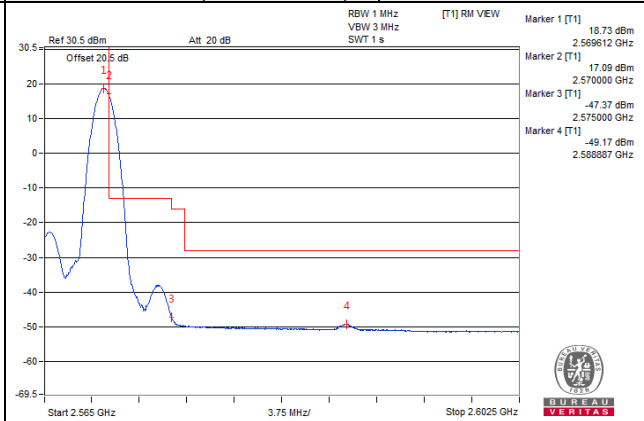

Channel Bandwidth: 5MHz

Channel 40365 (2567.5MHz)

1 RB / 0 RB Offset

Channel 40365 (2567.5MHz)

1 RB / 24 RB Offset