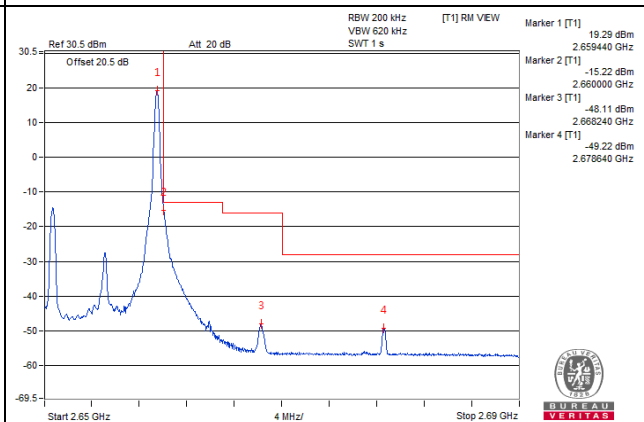

Channel Bandwidth: 10MHz

Channel 41240 (2655.0MHz)

1 RB / 0 RB Offset

Channel 41240 (2655.0MHz)

1 RB / 49 RB Offset

Channel 41240 (2655.0MHz)

50 RB / 0 RB Offset

Channel 41240 (2655.0MHz)

50 RB / 0 RB Offset