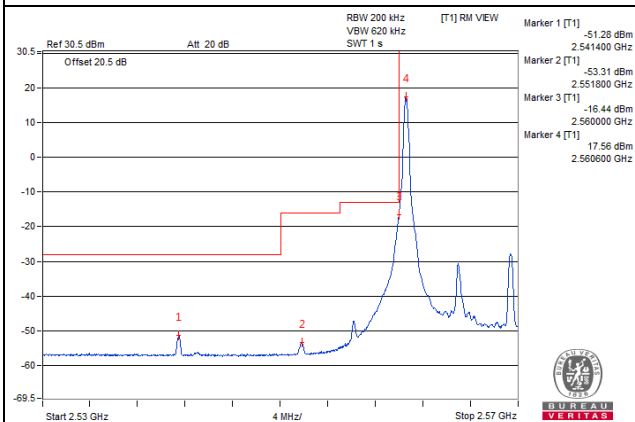

50 RB / 0 RB Offset

Channel Bandwidth: 10MHz

Channel 40340 (2565.0MHz)

1 RB / 0 RB Offset

Channel 40340 (2565.0MHz)

1 RB / 49 RB Offset

Channel 40340 (2565.0MHz)

50 RB / 0 RB Offset