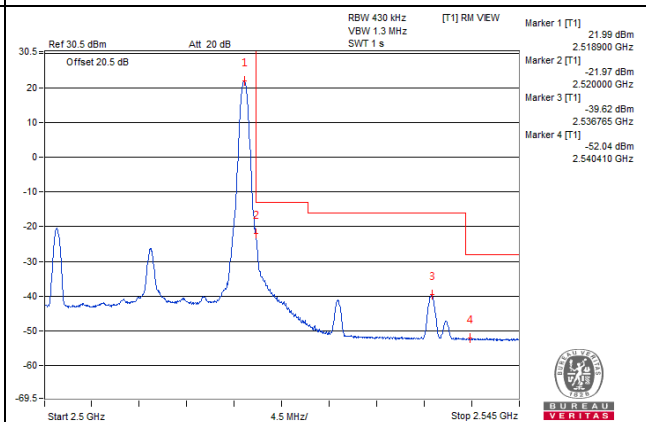

Channel Bandwidth: 20MHz

Channel 39790 (2510.0MHz) | 1 RB / 0 RB Offset

Channel 39790 (2510.0MHz) | 1 RB / 99 RB Offset