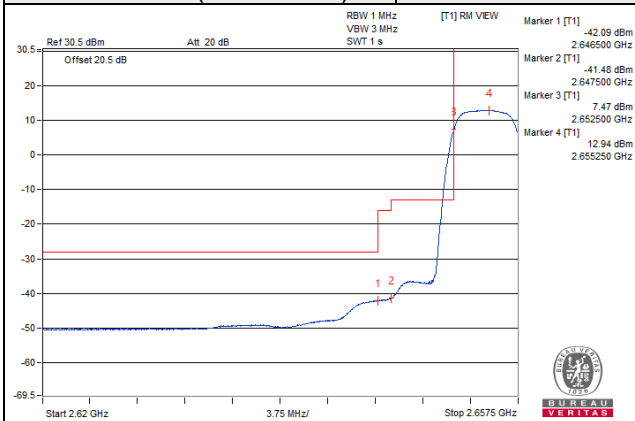

Channel 41240 (2655.0MHz)

1 RB / 24 RB Offset

Channel 41240 (2655.0MHz)

25 RB / 0 RB Offset

Channel 41240 (2655.0MHz)

25 RB / 0 RB Offset

Channel Bandwidth: 5MHz

Channel 41565 (2687.5MHz)