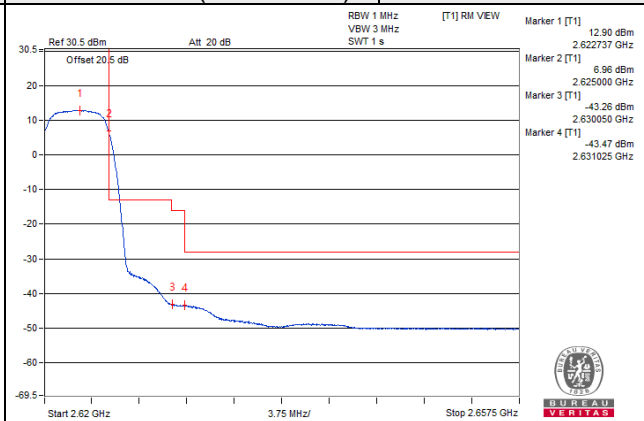

1 RB / 24 RB Offset

Channel 40915 (2622.5MHz)

25 RB / 0 RB Offset

Channel 40915 (2622.5MHz)

25 RB / 0 RB Offset

Channel Bandwidth: 5MHz

Channel 41240 (2655.0MHz)

1 RB / 0 RB Offset