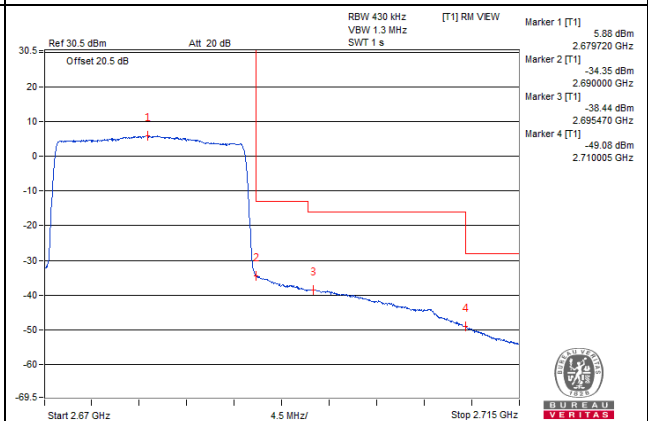

100 RB / 0 RB Offset

Channel Bandwidth: 20MHz

Channel 41490 (2680.0MHz) | 1 RB / 0 RB Offset

Channel 41490 (2680.0MHz) | 1 RB / 99 RB Offset

Channel 41490 (2680.0MHz) | 100 RB / 0 RB Offset

Channel 41490 (2680.0MHz) | 100 RB / 0 RB Offset