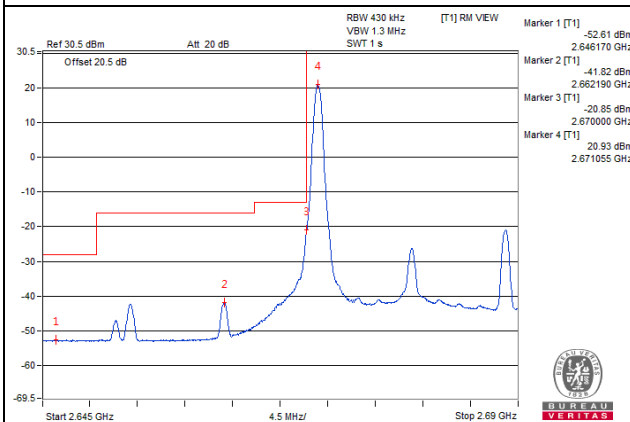

100 RB / 0 RB Offset

Channel Bandwidth: 20MHz

Channel 41490 (2680.0MHz) | 1 RB / 0 RB Offset

Channel 41490 (2680.0MHz) | 1 RB / 99 RB Offset

Channel 41490 (2680.0MHz) | 100 RB / 0 RB Offset

Channel 41490 (2680.0MHz) | 100 RB / 0 RB Offset