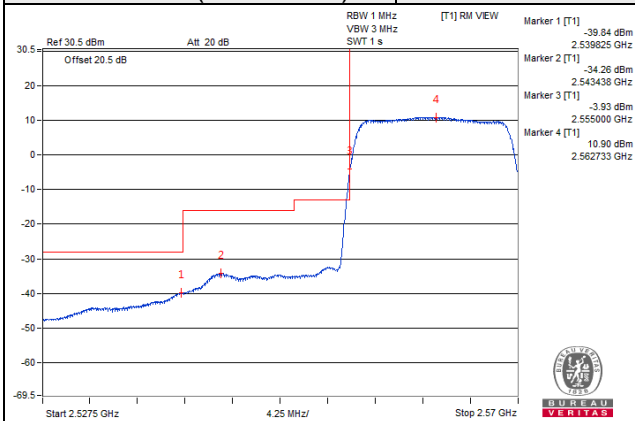

Channel 40315 (2562.5MHz)

1 RB / 74 RB Offset

Channel 40315 (2562.5MHz)

75 RB / 0 RB Offset

Channel 40315 (2562.5MHz)

75 RB / 0 RB Offset

Channel Bandwidth: 15MHz

Channel 40965 (2627.5MHz)