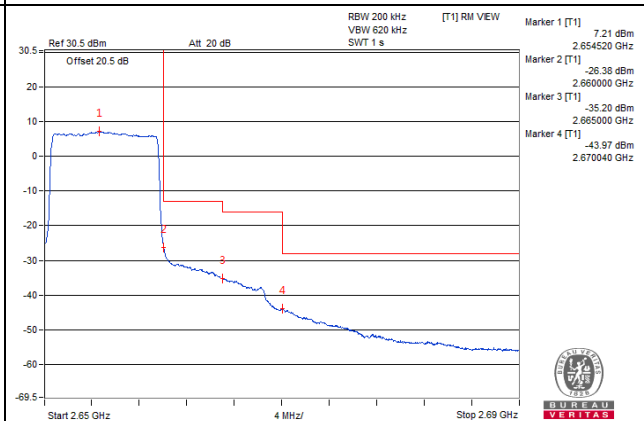

Channel Bandwidth: 10MHz

Channel 41240 (2655.0MHz)

1 RB / 0 RB Offset

Channel 41240 (2655.0MHz)

1 RB / 49 RB Offset

Channel 41240 (2655.0MHz)

50 RB / 0 RB Offset

Channel 41240 (2655.0MHz)

50 RB / 0 RB Offset