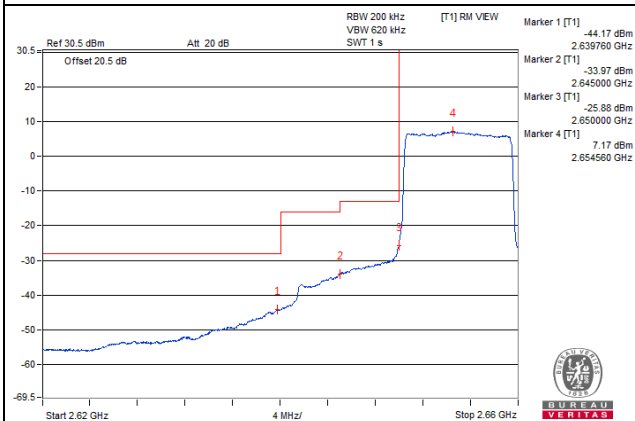

Channel Bandwidth: 10MHz

Channel 41240 (2655.0MHz)

1 RB / 0 RB Offset

Channel 41240 (2655.0MHz)

1 RB / 49 RB Offset

Channel 41240 (2655.0MHz)

50 RB / 0 RB Offset

Channel 41240 (2655.0MHz)

50 RB / 0 RB Offset