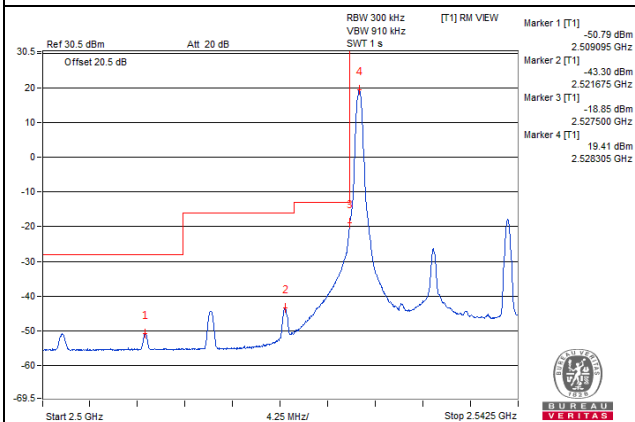

Channel Bandwidth: 15MHz

Channel 40040 (2535.0MHz)

1 RB / 0 RB Offset

Channel 40040 (2535.0MHz)

1 RB / 74 RB Offset