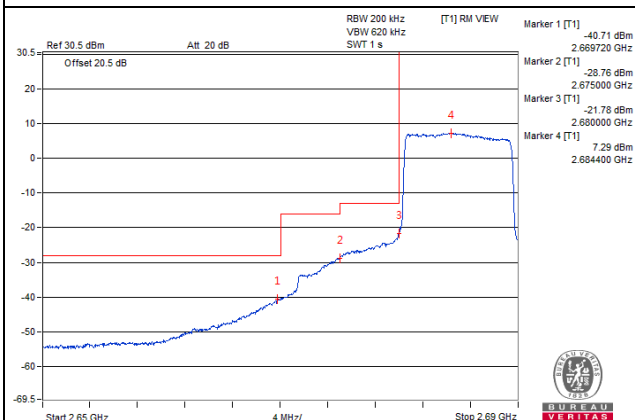

Channel 41540 (2685.0MHz) | 50 RB / 0 RB Offset

Channel 41540 (2685.0MHz) | 50 RB / 0 RB Offset