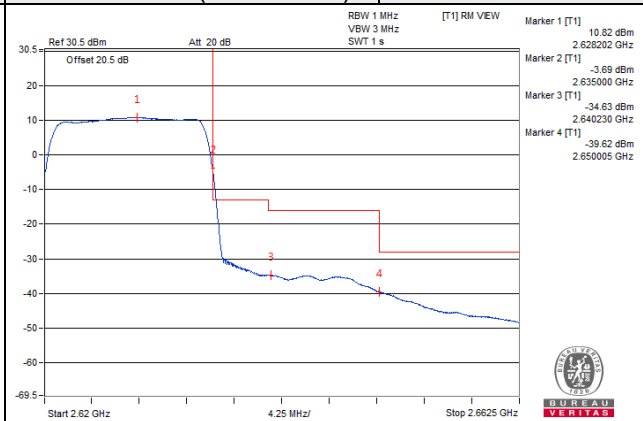

Channel 40965 (2627.5MHz)

75 RB / 0 RB Offset

Channel 40965 (2627.5MHz)

75 RB / 0 RB Offset