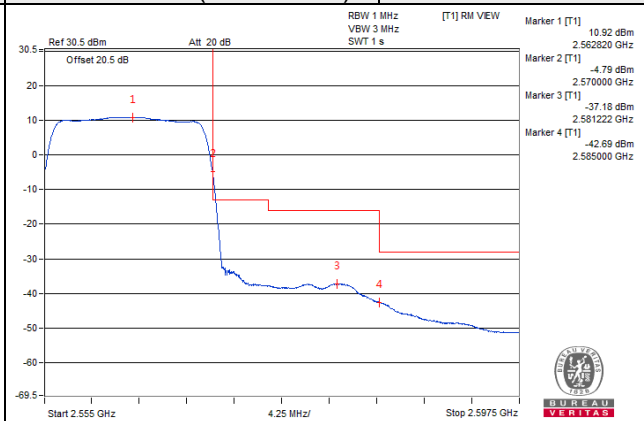

Channel 40315 (2562.5MHz)

1 RB / 74 RB Offset

Channel 40315 (2562.5MHz)

75 RB / 0 RB Offset

Channel 40315 (2562.5MHz)

75 RB / 0 RB Offset

Channel Bandwidth: 15MHz

Channel 40965 (2627.5MHz)