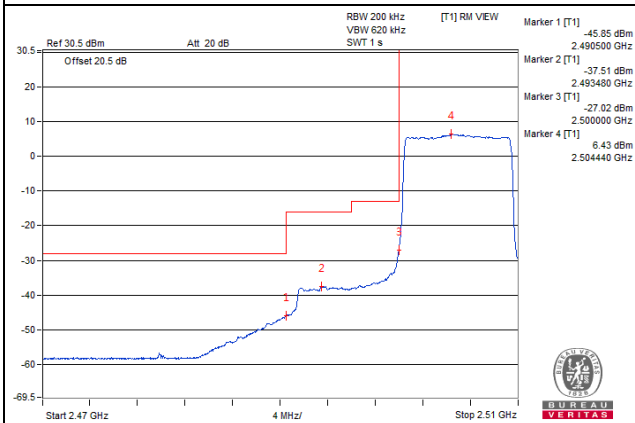

Channel 39740 (2505.0MHz), 50 RB / 0 RB Offset

Channel 39740 (2505.0MHz), 50 RB / 0 RB Offset