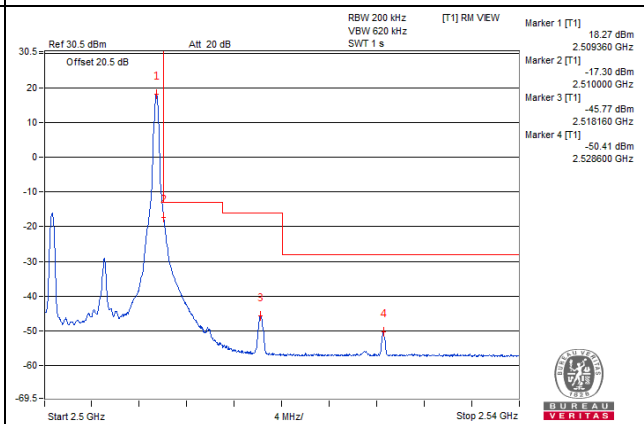

25 RB / 0 RB Offset

Channel 41565 (2687.5MHz)

25 RB / 0 RB Offset

Channel Bandwidth: 10MHz

Channel 39740 (2505.0MHz), 1 RB / 0 RB Offset

Channel 39740 (2505.0MHz), 1 RB / 49 RB Offset

Channel 39740 (2505.0MHz), 50 RB / 0 RB Offset