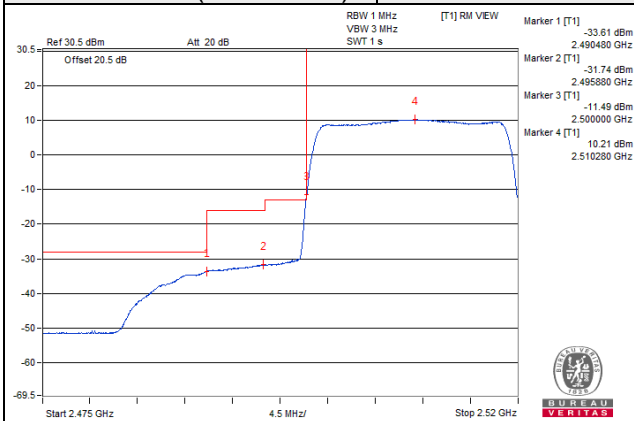

Channel 39790 (2510.0MHz) 100 RB / 0 RB Offset

Channel 39790 (2510.0MHz) 100 RB / 0 RB Offset