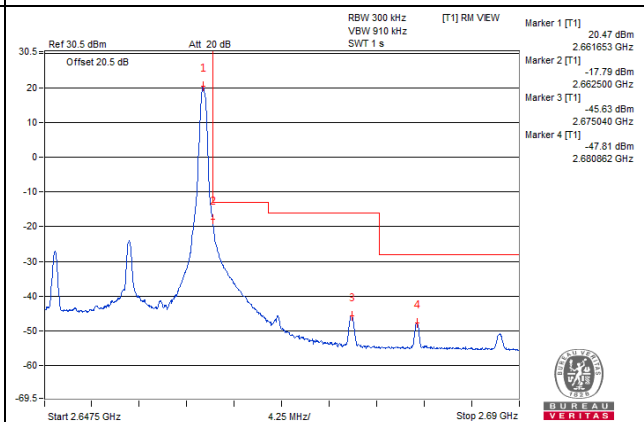

Channel Bandwidth: 15MHz

Channel 41240 (2655.0MHz)

1 RB / 0 RB Offset

Channel 41240 (2655.0MHz)

1 RB / 74 RB Offset