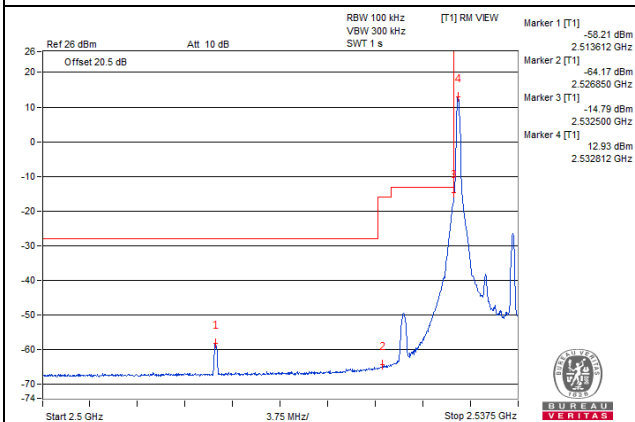

Channel Bandwidth: 5MHz

Channel 40040 (2535.0MHz)

1 RB / 0 RB Offset

Channel 40040 (2535.0MHz)

1 RB / 24 RB Offset