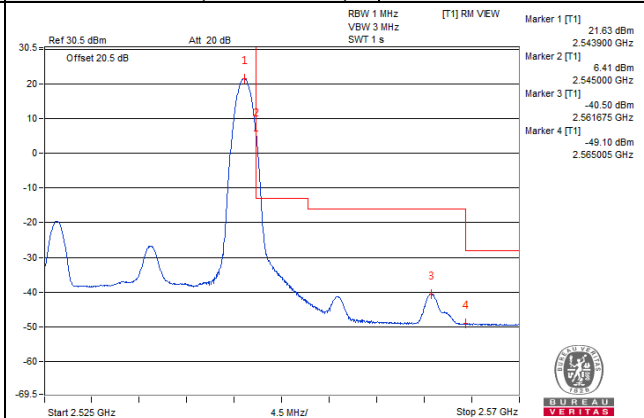

Channel Bandwidth: 20MHz

Channel 40040 (2535.0MHz)

1 RB / 0 RB Offset

Channel 40040 (2535.0MHz)

1 RB / 99 RB Offset

Channel 40040 (2535.0MHz)

100 RB / 0 RB Offset

Channel 40040 (2535.0MHz)

100 RB / 0 RB Offset