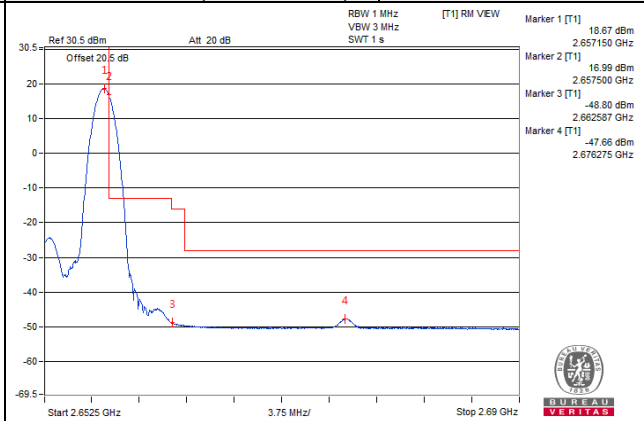

Channel Bandwidth: 5MHz

Channel 41240 (2655.0MHz)

1 RB / 0 RB Offset

Channel 41240 (2655.0MHz)

1 RB / 24 RB Offset