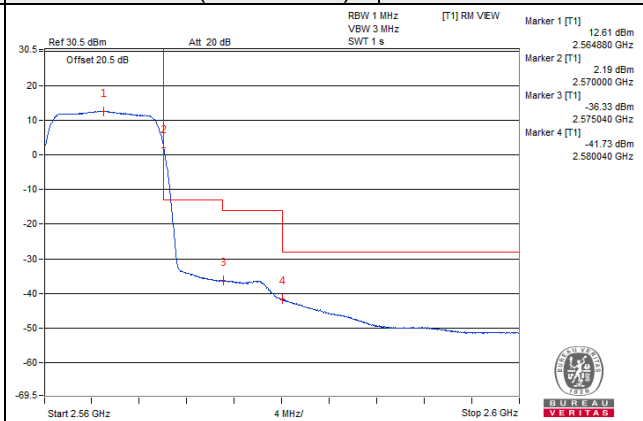

Channel 40040 (2535.0MHz)

50 RB / 0 RB Offset

Channel Bandwidth: 10MHz

Channel 40340 (2565.0MHz)

1 RB / 0 RB Offset

Channel 40340 (2565.0MHz)

1 RB / 49 RB Offset

Channel 40340 (2565.0MHz)

50 RB / 0 RB Offset

Channel 40340 (2565.0MHz)

50 RB / 0 RB Offset

Channel Bandwidth: 10MHz

Channel 40940 (2625.0MHz)

1 RB / 0 RB Offset

Channel 40940 (2625.0MHz)

1 RB / 49 RB Offset