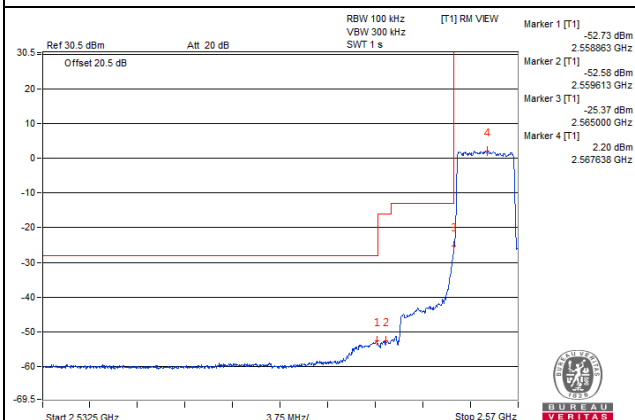

Channel 40365 (2567.5MHz)

25 RB / 0 RB Offset

Channel 40365 (2567.5MHz)

25 RB / 0 RB Offset