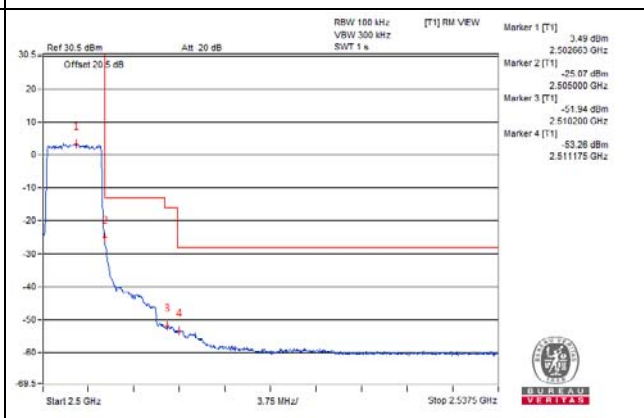

Channel 39715 (2502.5MHz)

25 RB / 0 RB Offset

Channel 39715 (2502.5MHz)

25 RB / 0 RB Offset