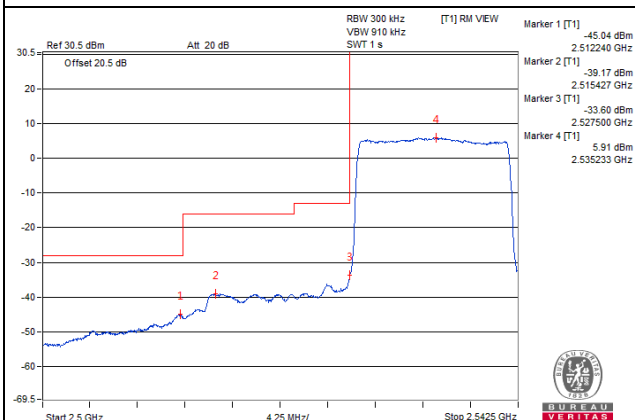

1 RB / 74 RB Offset

Channel 40040 (2535.0MHz)

75 RB / 0 RB Offset

Channel 40040 (2535.0MHz)

75 RB / 0 RB Offset

Channel Bandwidth: 15MHz

Channel 40315 (2562.5MHz)

1 RB / 0 RB Offset