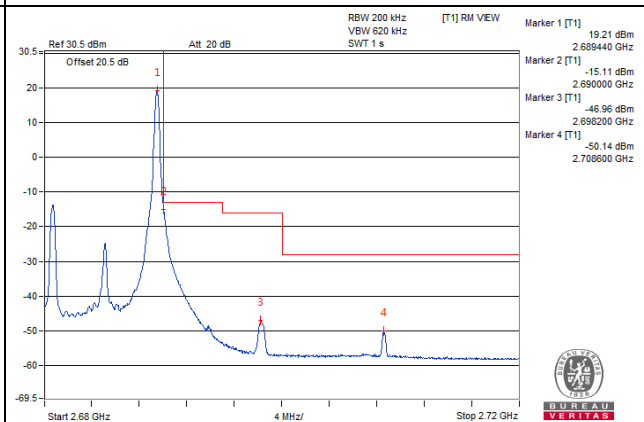

Channel Bandwidth: 10MHz

Channel 41540 (2685.0MHz) | 1 RB / 0 RB Offset

Channel 41540 (2685.0MHz) | 1 RB / 49 RB Offset

Channel 41540 (2685.0MHz) | 50 RB / 0 RB Offset

Channel 41540 (2685.0MHz) | 50 RB / 0 RB Offset