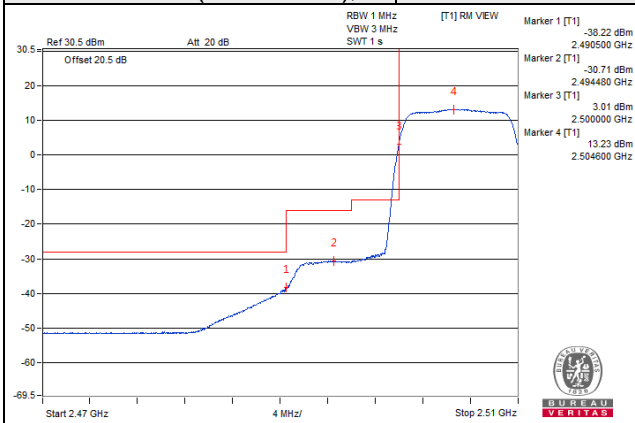

Channel 39740 (2505.0MHz), 50 RB / 0 RB Offset

Channel 39740 (2505.0MHz), 50 RB / 0 RB Offset