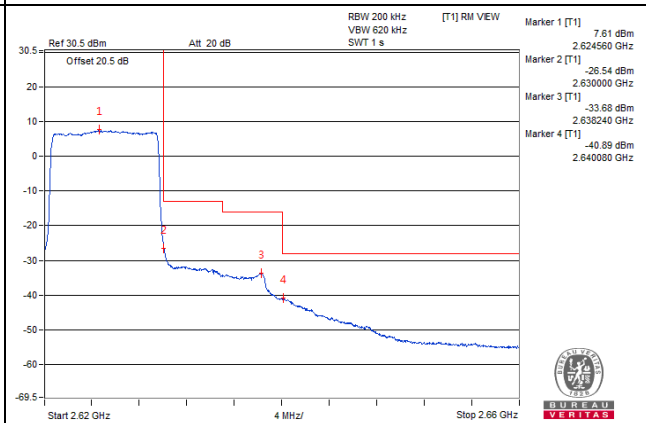

Channel Bandwidth: 10MHz

Channel 40940 (2625.0MHz)

1 RB / 0 RB Offset

Channel 40940 (2625.0MHz)

1 RB / 49 RB Offset

Channel 40940 (2625.0MHz)

50 RB / 0 RB Offset

Channel 40940 (2625.0MHz)

50 RB / 0 RB Offset