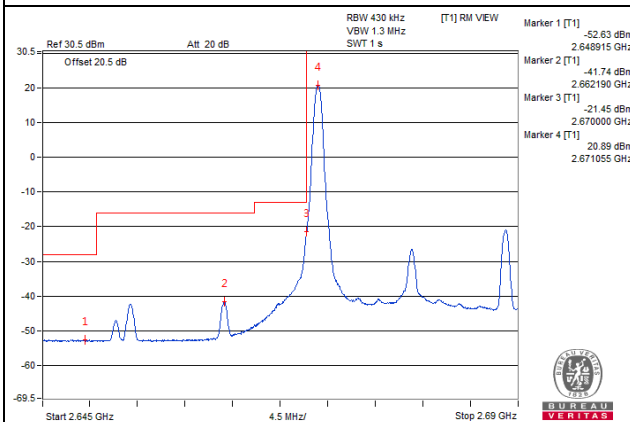

Channel 41240 (2655.0MHz) | 100 RB / 0 RB Offset

Channel 41240 (2655.0MHz) | 100 RB / 0 RB Offset

Channel Bandwidth: 20MHz

Channel 41490 (2680.0MHz)

1 RB / 0 RB Offset

Channel 41490 (2680.0MHz)

1 RB / 99 RB Offset