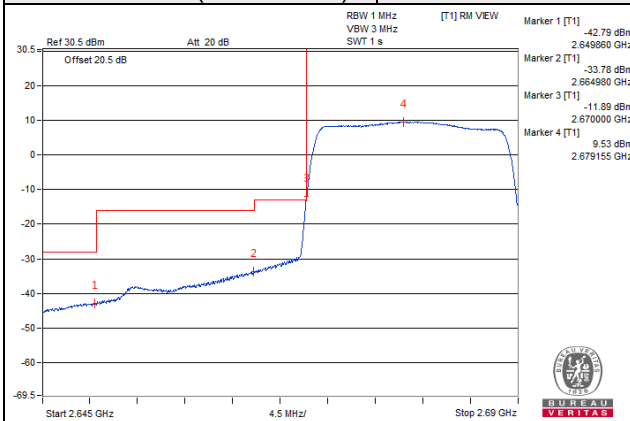

100 RB / 0 RB Offset

Channel Bandwidth: 20MHz

Channel 41490 (2680.0MHz) | 1 RB / 0 RB Offset

Channel 41490 (2680.0MHz) | 1 RB / 99 RB Offset

Channel 41490 (2680.0MHz) | 100 RB / 0 RB Offset

Channel 41490 (2680.0MHz) | 100 RB / 0 RB Offset