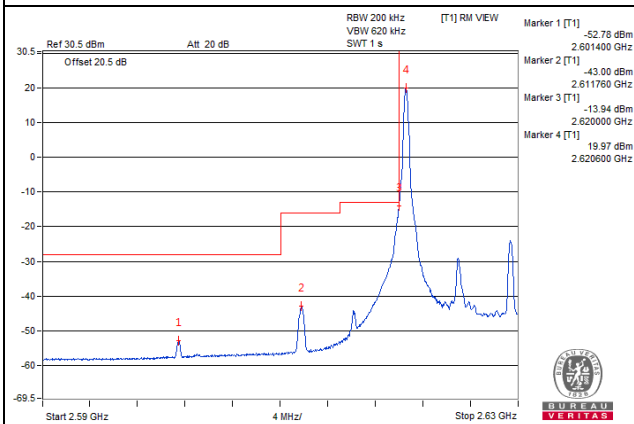

50 RB / 0 RB Offset

Channel 40340 (2565.0MHz)

50 RB / 0 RB Offset

Channel Bandwidth: 10MHz

Channel 40940 (2625.0MHz)

1 RB / 0 RB Offset

Channel 40940 (2625.0MHz)

1 RB / 49 RB Offset