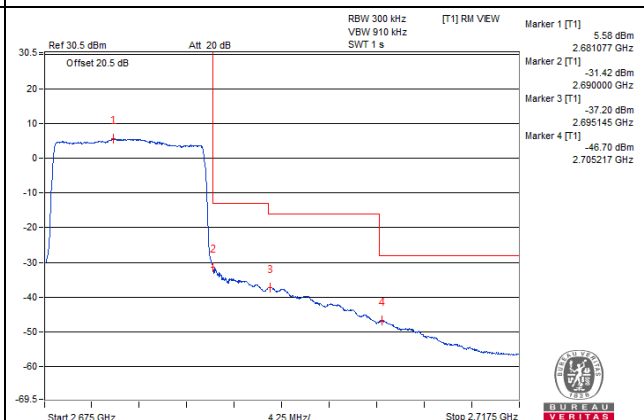

Channel Bandwidth: 15MHz

Channel 41515 (2682.5MHz) | 1 RB / 0 RB Offset

Channel 41515 (2682.5MHz) | 1 RB / 74 RB Offset

Channel 41515 (2682.5MHz) | 75 RB / 0 RB Offset

Channel 41515 (2682.5MHz) | 75 RB / 0 RB Offset

Channel Bandwidth: 20MHz

Channel 39790 (2510.0MHz) | 1 RB / 0 RB Offset

Channel 39790 (2510.0MHz) | 1 RB / 99 RB Offset

Channel 39790 (2510.0MHz) | 100 RB / 0 RB Offset

Channel 39790 (2510.0MHz) | 100 RB / 0 RB Offset