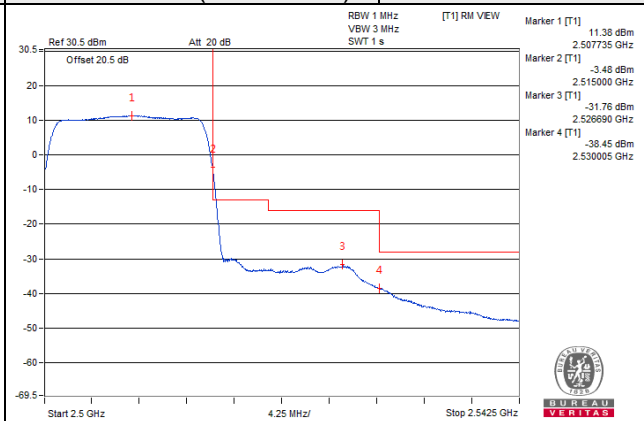

Channel 39765 (2507.5MHz)

75 RB / 0 RB Offset

Channel 39765 (2507.5MHz)

75 RB / 0 RB Offset