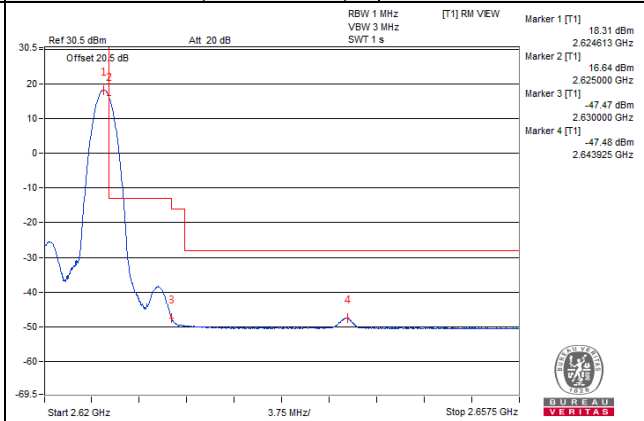

Channel 40365 (2567.5MHz)

1 RB / 0 RB Offset

Channel 40365 (2567.5MHz)

1 RB / 24 RB Offset

Channel 40365 (2567.5MHz)

25 RB / 0 RB Offset

Channel 40365 (2567.5MHz)

25 RB / 0 RB Offset

Channel Bandwidth: 5MHz

Channel 40915 (2622.5MHz)

1 RB / 0 RB Offset

Channel 40915 (2622.5MHz)

1 RB / 24 RB Offset

Channel 40915 (2622.5MHz)

25 RB / 0 RB Offset

Channel 40915 (2622.5MHz)