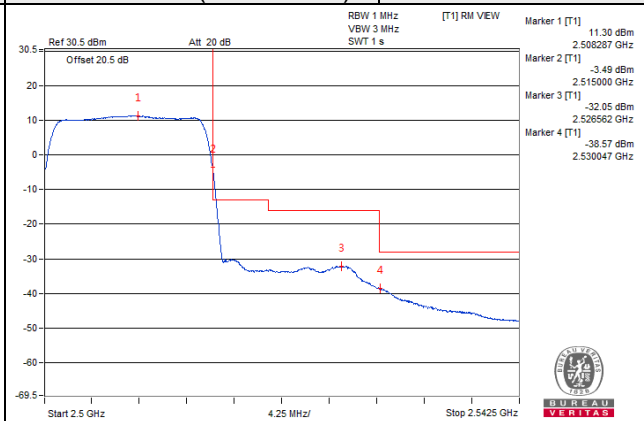

Channel Bandwidth: 10MHz

Channel 41540 (2685.0MHz) | 1 RB / 0 RB Offset

Channel 41540 (2685.0MHz) | 1 RB / 49 RB Offset

Channel 41540 (2685.0MHz) | 50 RB / 0 RB Offset

Channel 41540 (2685.0MHz) | 50 RB / 0 RB Offset

Channel Bandwidth: 15MHz

Channel 39765 (2507.5MHz)

1 RB / 0 RB Offset

Channel 39765 (2507.5MHz)

1 RB / 74 RB Offset

Channel 39765 (2507.5MHz)

75 RB / 0 RB Offset

Channel 39765 (2507.5MHz)

75 RB / 0 RB Offset

Channel Bandwidth: 15MHz

Channel 40040 (2535.0MHz)

1 RB / 0 RB Offset

Channel 40040 (2535.0MHz)

1 RB / 74 RB Offset

Channel 40040 (2535.0MHz)

75 RB / 0 RB Offset