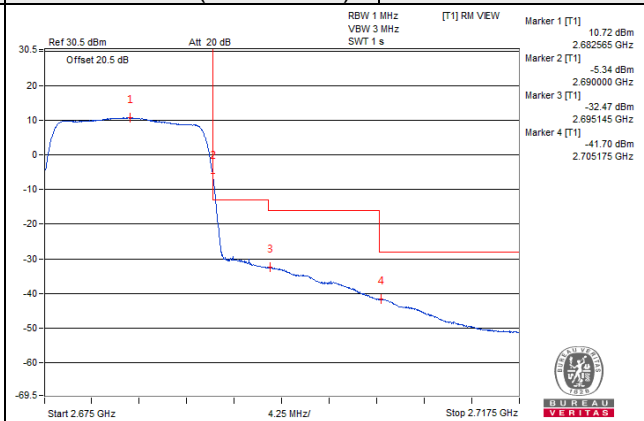

1 RB / 74 RB Offset

Channel 41240 (2655.0MHz)

75 RB / 0 RB Offset

Channel 41240 (2655.0MHz)

75 RB / 0 RB Offset

Channel Bandwidth: 15MHz

Channel 41515 (2682.5MHz) | 1 RB / 0 RB Offset

Channel 41515 (2682.5MHz) | 1 RB / 74 RB Offset

Channel 41515 (2682.5MHz) | 75 RB / 0 RB Offset

Channel 41515 (2682.5MHz) | 75 RB / 0 RB Offset

Channel Bandwidth: 20MHz

Channel 39790 (2510.0MHz) 1 RB / 0 RB Offset

Channel 39790 (2510.0MHz) 1 RB / 99 RB Offset