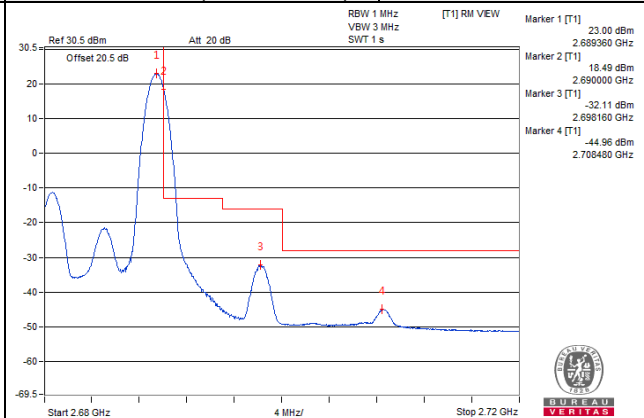

Channel Bandwidth: 10MHz

Channel 41540 (2685.0MHz) | 1 RB / 0 RB Offset

Channel 41540 (2685.0MHz) | 1 RB / 49 RB Offset

Channel 41540 (2685.0MHz) | 50 RB / 0 RB Offset

Channel 41540 (2685.0MHz) | 50 RB / 0 RB Offset