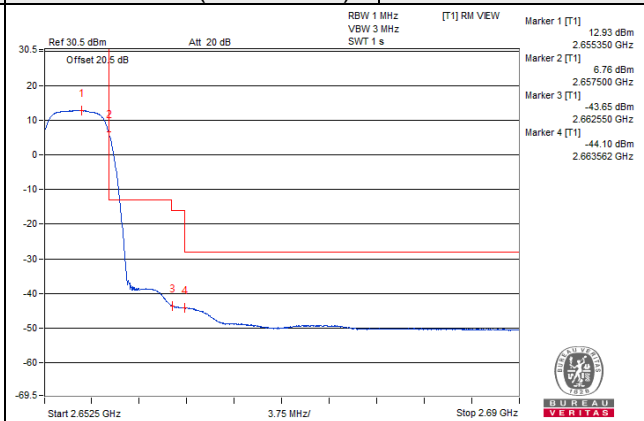

Channel 41240 (2655.0MHz)

1 RB / 24 RB Offset

Channel 41240 (2655.0MHz)

25 RB / 0 RB Offset

Channel 41240 (2655.0MHz)

25 RB / 0 RB Offset

Channel Bandwidth: 5MHz

Channel 41565 (2687.5MHz)