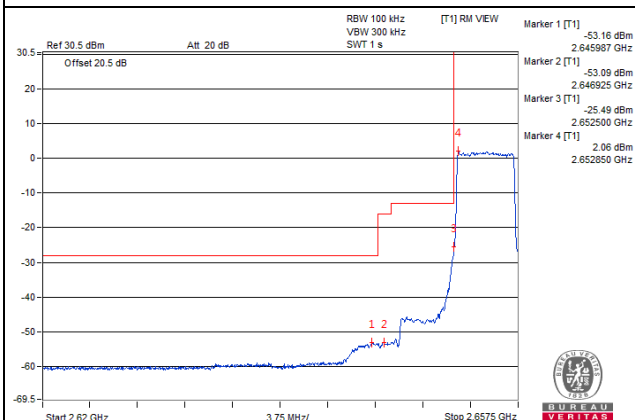

Channel 41240 (2655.0MHz)

25 RB / 0 RB Offset

Channel 41240 (2655.0MHz)

25 RB / 0 RB Offset