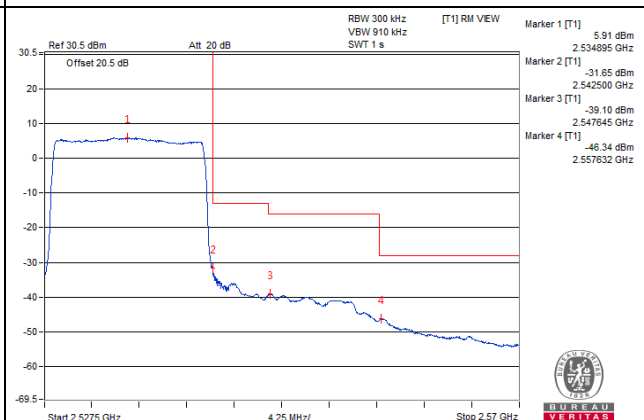

1 RB / 74 RB Offset

Channel 40040 (2535.0MHz)

75 RB / 0 RB Offset

Channel 40040 (2535.0MHz)

75 RB / 0 RB Offset

Channel Bandwidth: 15MHz

Channel 40315 (2562.5MHz)

1 RB / 0 RB Offset