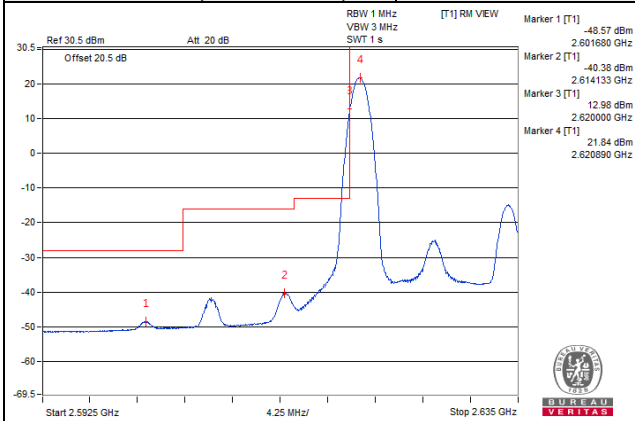

Channel Bandwidth: 15MHz

Channel 40965 (2627.5MHz)

1 RB / 0 RB Offset

Channel 40965 (2627.5MHz)

1 RB / 74 RB Offset