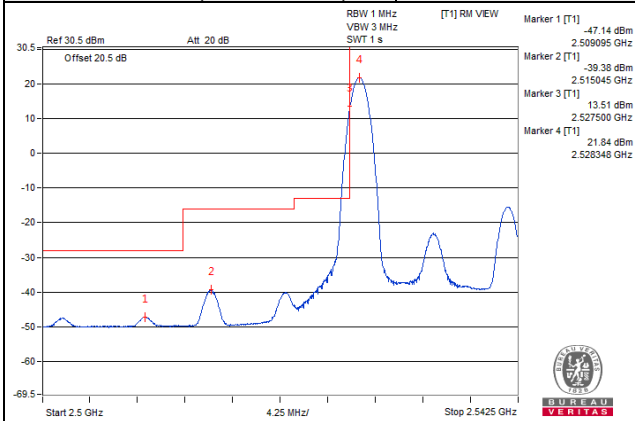

Channel Bandwidth: 15MHz

Channel 40040 (2535.0MHz)

1 RB / 0 RB Offset

Channel 40040 (2535.0MHz)

1 RB / 74 RB Offset