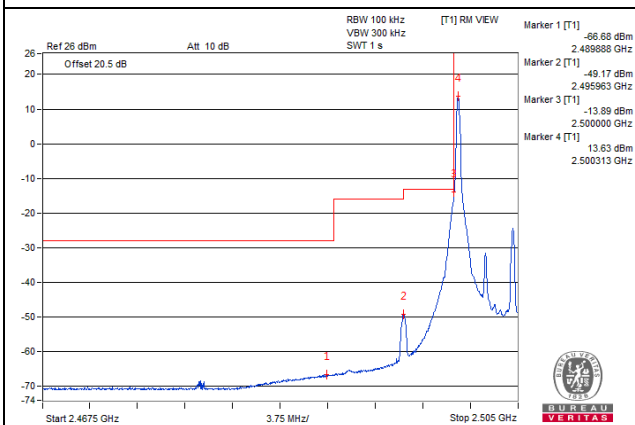

Chain 3 / QPSK

Channel Bandwidth: 5MHz

Channel 39715 (2502.5MHz)

1 RB / 0 RB Offset

Channel 39715 (2502.5MHz)

1 RB / 24 RB Offset

Channel 39715 (2502.5MHz)

25 RB / 0 RB Offset