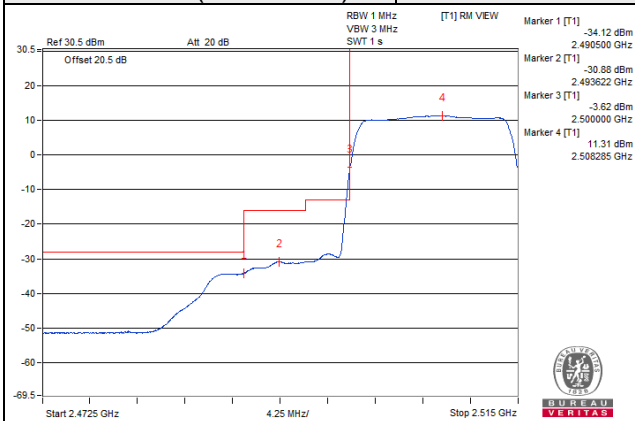

Channel 39765 (2507.5MHz)

75 RB / 0 RB Offset

Channel 39765 (2507.5MHz)

75 RB / 0 RB Offset