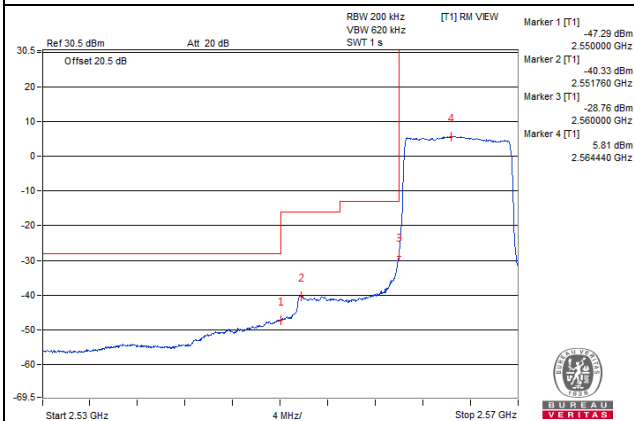

Channel Bandwidth: 10MHz

Channel 40340 (2565.0MHz)

1 RB / 0 RB Offset

Channel 40340 (2565.0MHz)

1 RB / 49 RB Offset

Channel 40340 (2565.0MHz)

50 RB / 0 RB Offset

Channel 40340 (2565.0MHz)

50 RB / 0 RB Offset