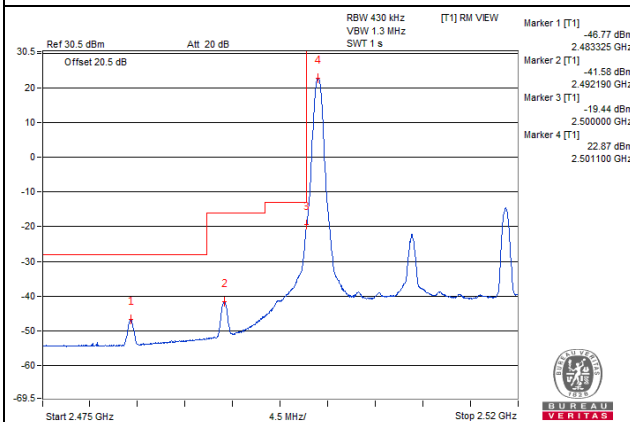

Channel Bandwidth: 20MHz

Channel 39790 (2510.0MHz) | 1 RB / 0 RB Offset

Channel 39790 (2510.0MHz) | 1 RB / 99 RB Offset