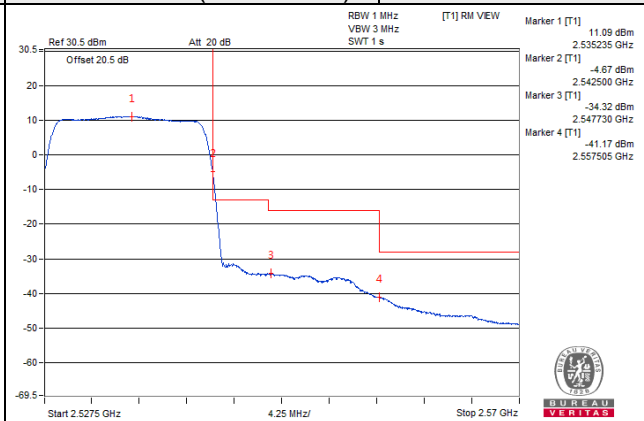

75 RB / 0 RB Offset

Channel Bandwidth: 15MHz

Channel 40040 (2535.0MHz)

1 RB / 0 RB Offset

Channel 40040 (2535.0MHz)

1 RB / 74 RB Offset

Channel 40040 (2535.0MHz)

75 RB / 0 RB Offset

Channel 40040 (2535.0MHz)

75 RB / 0 RB Offset

Channel Bandwidth: 15MHz

Channel 40315 (2562.5MHz)

1 RB / 0 RB Offset

Channel 40315 (2562.5MHz)

1 RB / 74 RB Offset

Channel 40315 (2562.5MHz)