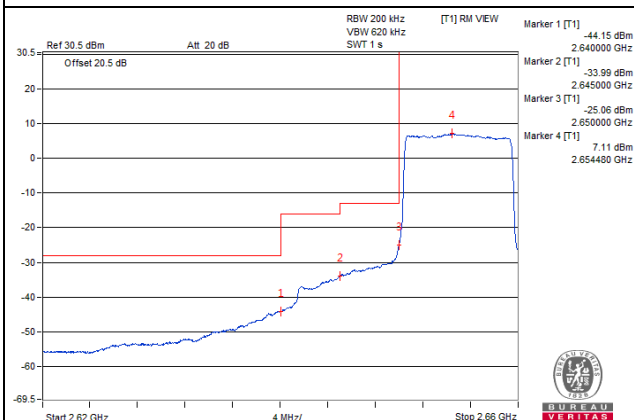

1 RB / 49 RB Offset

Channel 41240 (2655.0MHz)

50 RB / 0 RB Offset

Channel 41240 (2655.0MHz)

50 RB / 0 RB Offset

Channel Bandwidth: 10MHz

Channel 41540 (2685.0MHz) | 1 RB / 0 RB Offset

Channel 41540 (2685.0MHz) | 1 RB / 49 RB Offset