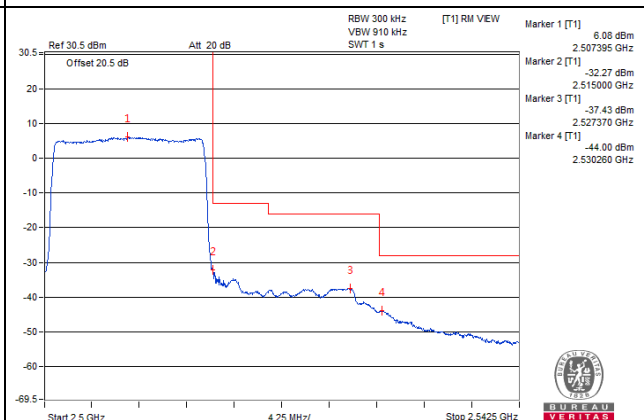

Channel 39765 (2507.5MHz)

75 RB / 0 RB Offset

Channel 39765 (2507.5MHz)

75 RB / 0 RB Offset