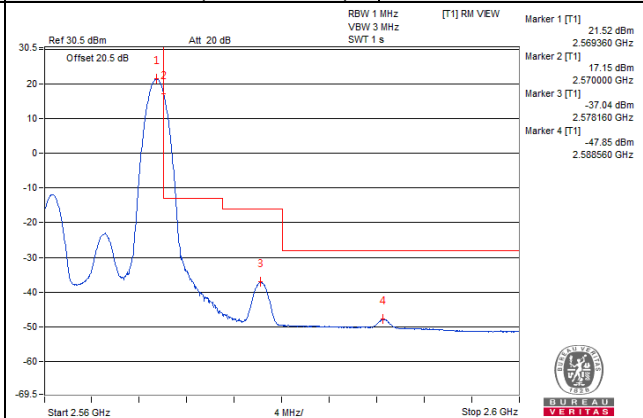

Channel 40040 (2535.0MHz)

50 RB / 0 RB Offset

Channel Bandwidth: 10MHz

Channel 40340 (2565.0MHz)

1 RB / 0 RB Offset

Channel 40340 (2565.0MHz)

1 RB / 49 RB Offset

Channel 40340 (2565.0MHz)