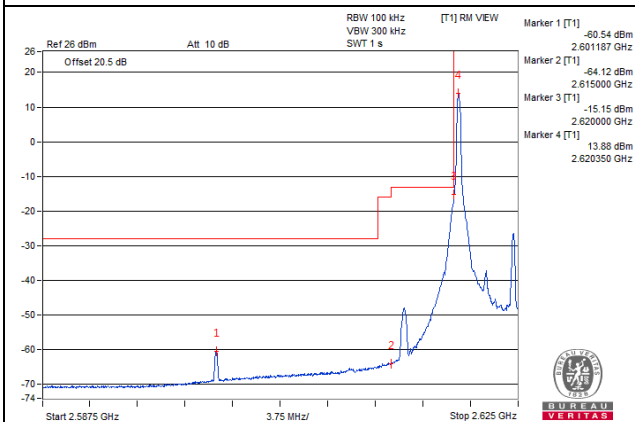

Channel Bandwidth: 5MHz

Channel 40915 (2622.5MHz)

1 RB / 0 RB Offset

Channel 40915 (2622.5MHz)

1 RB / 24 RB Offset