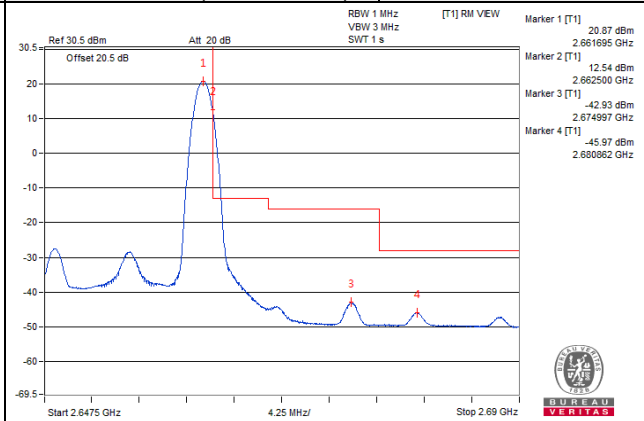

Channel Bandwidth: 15MHz

Channel 41240 (2655.0MHz)

1 RB / 0 RB Offset

Channel 41240 (2655.0MHz)

1 RB / 74 RB Offset