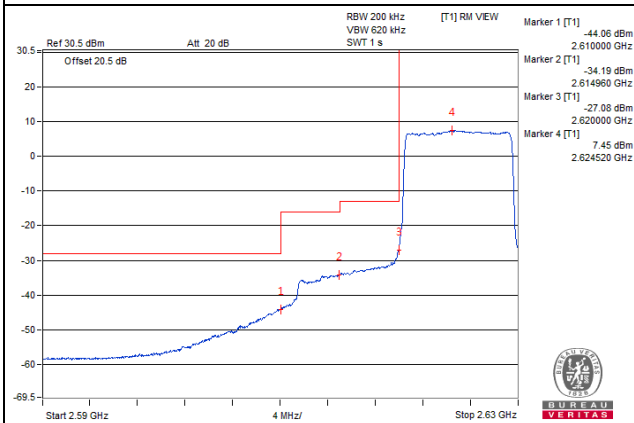

Channel Bandwidth: 10MHz

Channel 40940 (2625.0MHz)

1 RB / 0 RB Offset

Channel 40940 (2625.0MHz)

1 RB / 49 RB Offset

Channel 40940 (2625.0MHz)

50 RB / 0 RB Offset

Channel 40940 (2625.0MHz)

50 RB / 0 RB Offset