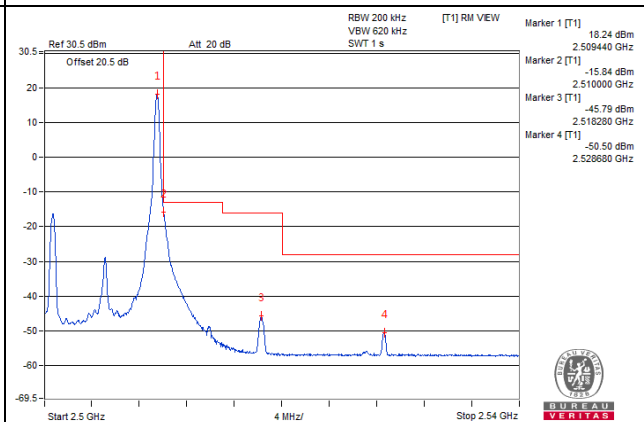

Channel Bandwidth: 10MHz

Channel 39740 (2505.0MHz), 1 RB / 0 RB Offset

1 RB / 0 RB Offset

Channel 39740 (2505.0MHz), 1 RB / 49 RB Offset

1 RB / 49 RB Offset