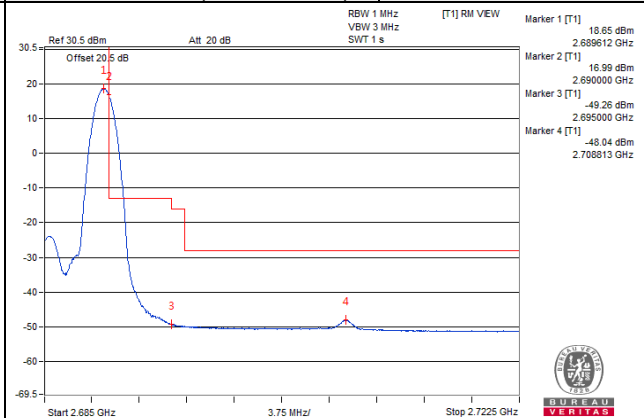

Channel Bandwidth: 5MHz

Channel 41565 (2687.5MHz)

1 RB / 0 RB Offset

Channel 41565 (2687.5MHz)

1 RB / 24 RB Offset