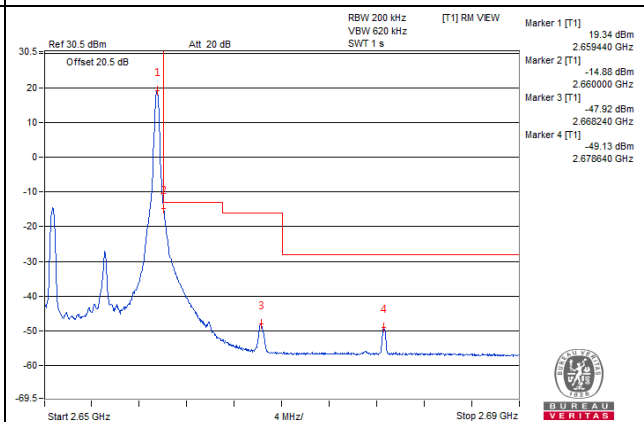

50 RB / 0 RB Offset

Channel 40940 (2625.0MHz)

50 RB / 0 RB Offset

Channel Bandwidth: 10MHz

Channel 41240 (2655.0MHz)

1 RB / 0 RB Offset

Channel 41240 (2655.0MHz)

1 RB / 49 RB Offset