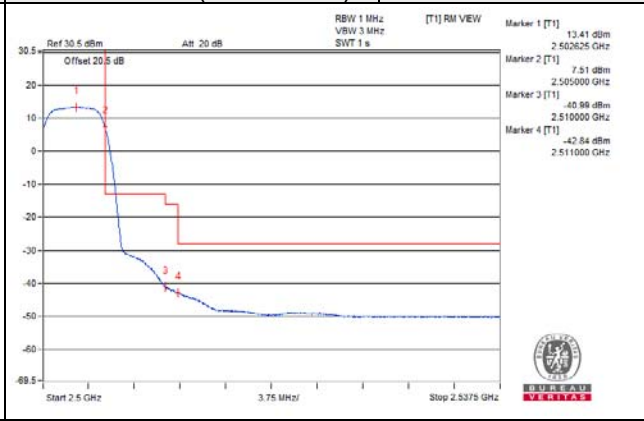

Channel 39715 (2502.5MHz)

1 RB / 24 RB Offset

Channel 39715 (2502.5MHz)

25 RB / 0 RB Offset

Channel 39715 (2502.5MHz)

25 RB / 0 RB Offset

Channel Bandwidth: 5MHz

Channel 40040 (2535.0MHz)