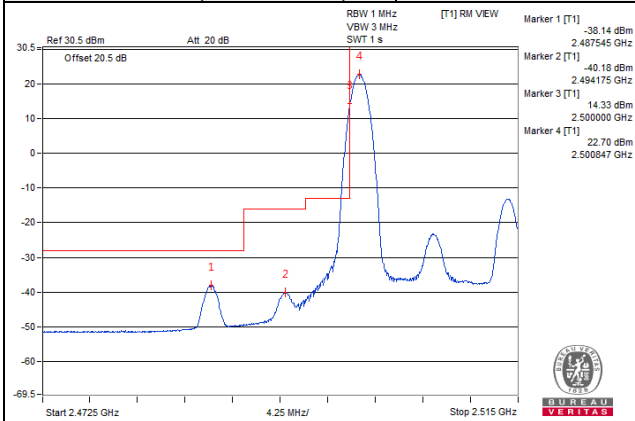

Channel 41540 (2685.0MHz) | 50 RB / 0 RB Offset

Channel 41540 (2685.0MHz) | 50 RB / 0 RB Offset

Channel Bandwidth: 15MHz

Channel 39765 (2507.5MHz)

1 RB / 0 RB Offset

Channel 39765 (2507.5MHz)

1 RB / 74 RB Offset