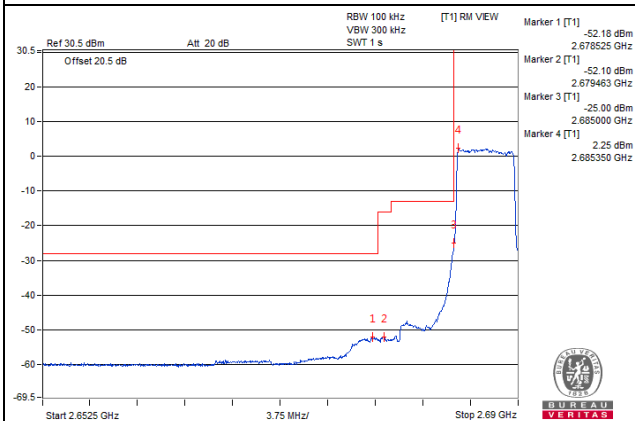

1 RB / 0 RB Offset

Channel 41565 (2687.5MHz)

1 RB / 24 RB Offset

Channel 41565 (2687.5MHz)

25 RB / 0 RB Offset

Channel 41565 (2687.5MHz)

25 RB / 0 RB Offset

Channel Bandwidth: 10MHz