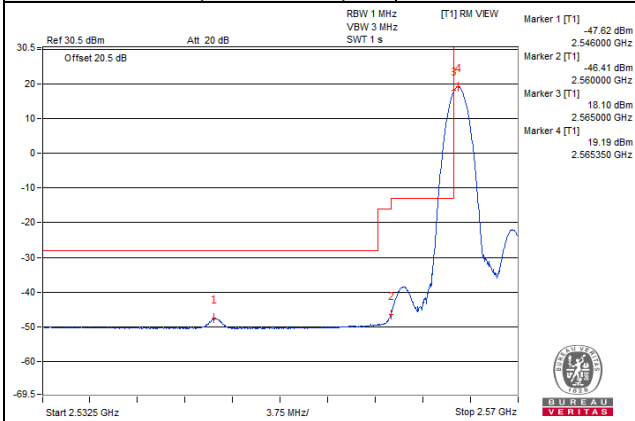

25 RB / 0 RB Offset

Channel 40040 (2535.0MHz)

25 RB / 0 RB Offset

Channel Bandwidth: 5MHz

Channel 40365 (2567.5MHz)

1 RB / 0 RB Offset

Channel 40365 (2567.5MHz)

1 RB / 24 RB Offset