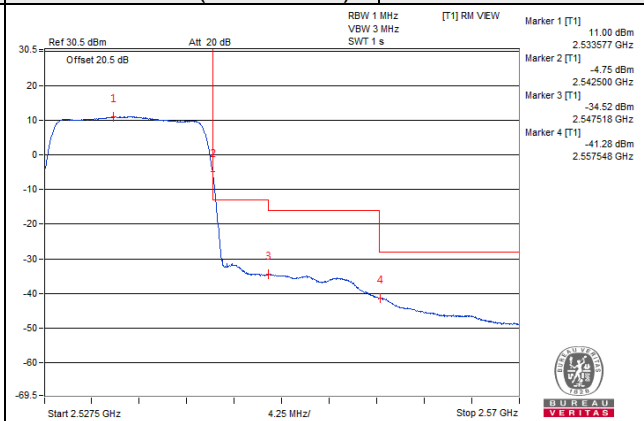

1 RB / 74 RB Offset

Channel 40040 (2535.0MHz)

75 RB / 0 RB Offset

Channel 40040 (2535.0MHz)

75 RB / 0 RB Offset

Channel Bandwidth: 15MHz

Channel 40315 (2562.5MHz)

1 RB / 0 RB Offset