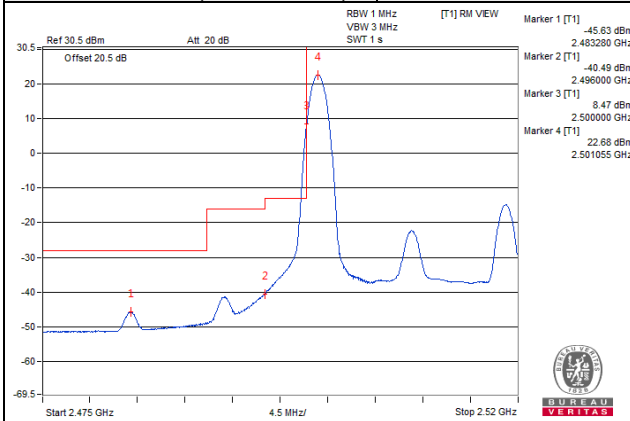

Channel Bandwidth: 20MHz

Channel 39790 (2510.0MHz) | 1 RB / 0 RB Offset

Channel 39790 (2510.0MHz) | 1 RB / 99 RB Offset