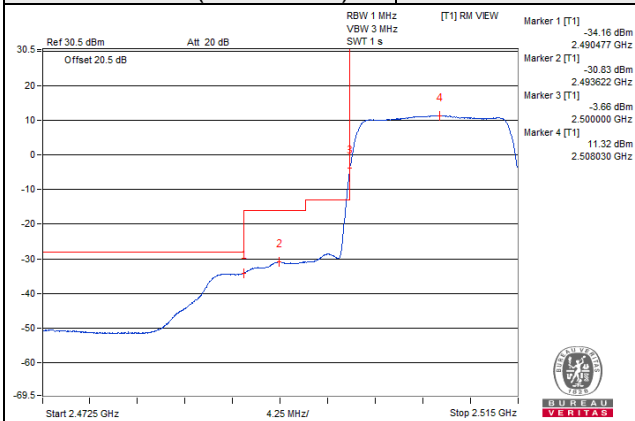

Channel Bandwidth: 15MHz

Channel 39765 (2507.5MHz)

1 RB / 0 RB Offset

Channel 39765 (2507.5MHz)

1 RB / 74 RB Offset

Channel 39765 (2507.5MHz)

75 RB / 0 RB Offset

Channel 39765 (2507.5MHz)

75 RB / 0 RB Offset