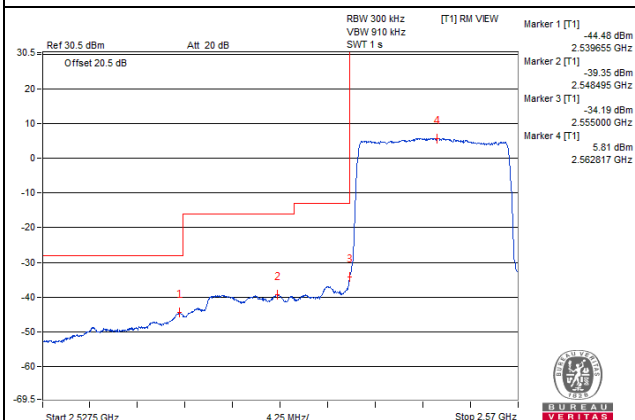

Channel 40315 (2562.5MHz)

75 RB / 0 RB Offset

Channel 40315 (2562.5MHz)

75 RB / 0 RB Offset