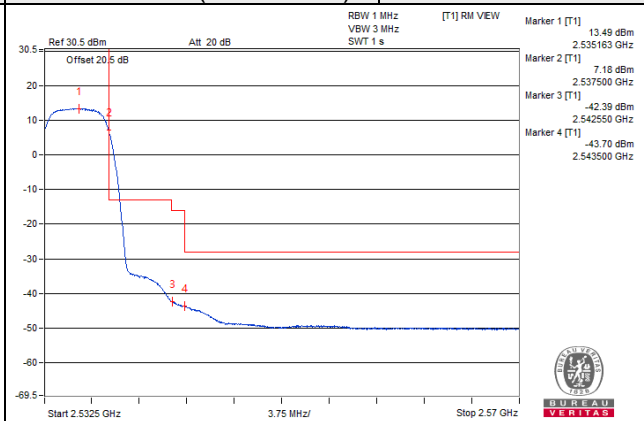

Channel Bandwidth: 5MHz

Channel 40040 (2535.0MHz)

1 RB / 0 RB Offset

Channel 40040 (2535.0MHz)

1 RB / 24 RB Offset

Channel 40040 (2535.0MHz)

25 RB / 0 RB Offset

Channel 40040 (2535.0MHz)

25 RB / 0 RB Offset