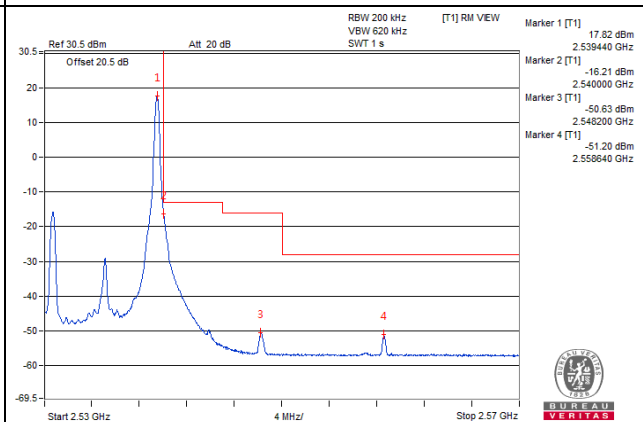

Channel Bandwidth: 10MHz

Channel 40040 (2535.0MHz)

1 RB / 0 RB Offset

Channel 40040 (2535.0MHz)

1 RB / 49 RB Offset

Channel 40040 (2535.0MHz)

50 RB / 0 RB Offset

Channel 40040 (2535.0MHz)

50 RB / 0 RB Offset