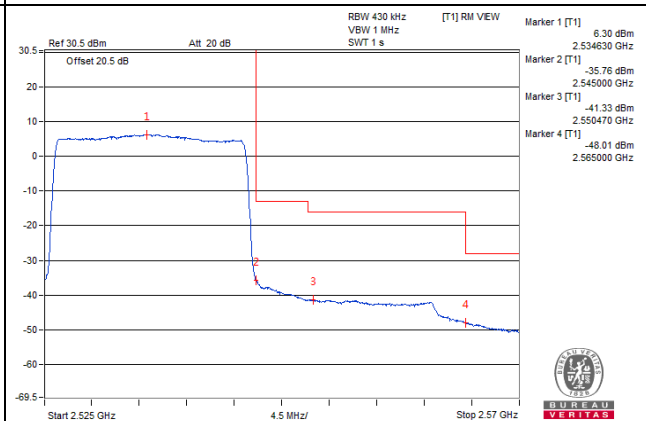

Channel 41515 (2682.5MHz) | 75 RB / 0 RB Offset

Channel 41515 (2682.5MHz) | 75 RB / 0 RB Offset

Channel Bandwidth: 20MHz

Channel 39790 (2510.0MHz) 1 RB / 0 RB Offset

Channel 39790 (2510.0MHz) 1 RB / 99 RB Offset

Channel 39790 (2510.0MHz) 100 RB / 0 RB Offset

Channel 39790 (2510.0MHz) 100 RB / 0 RB Offset

Channel Bandwidth: 20MHz

Channel 40040 (2535.0MHz) | 1 RB / 0 RB Offset

Channel 40040 (2535.0MHz) | 1 RB / 99 RB Offset

Channel 40040 (2535.0MHz) | 100 RB / 0 RB Offset

Channel 40040 (2535.0MHz) | 100 RB / 0 RB Offset

Channel Bandwidth: 20MHz

Channel 40290 (2560.0MHz) | 1 RB / 0 RB Offset

Channel 40290 (2560.0MHz) | 1 RB / 99 RB Offset