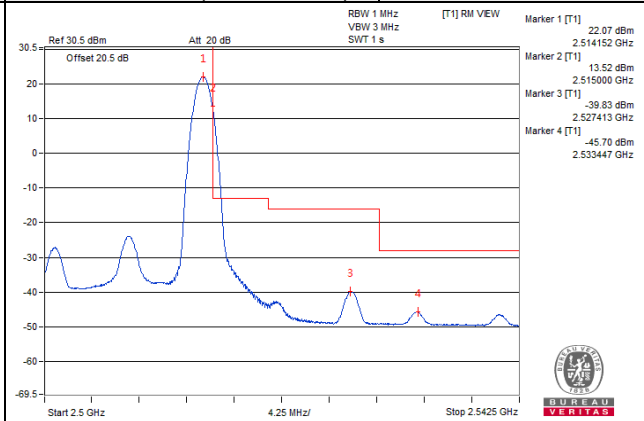

Channel Bandwidth: 15MHz

Channel 39765 (2507.5MHz)

1 RB / 0 RB Offset

Channel 39765 (2507.5MHz)

1 RB / 74 RB Offset

Channel 39765 (2507.5MHz)

75 RB / 0 RB Offset

Channel 39765 (2507.5MHz)

75 RB / 0 RB Offset