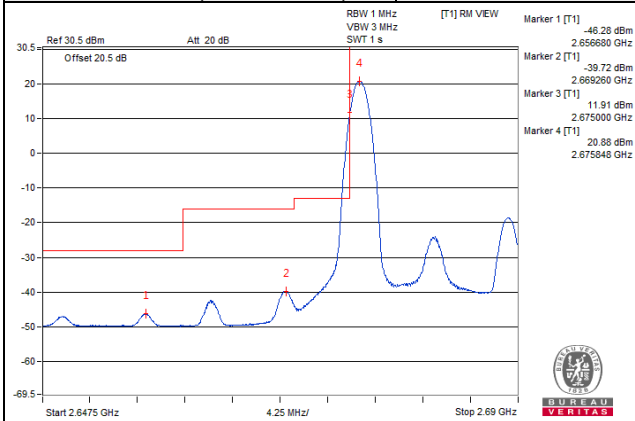

Channel Bandwidth: 15MHz

Channel 41515 (2682.5MHz) | 1 RB / 0 RB Offset

Channel 41515 (2682.5MHz) | 1 RB / 74 RB Offset