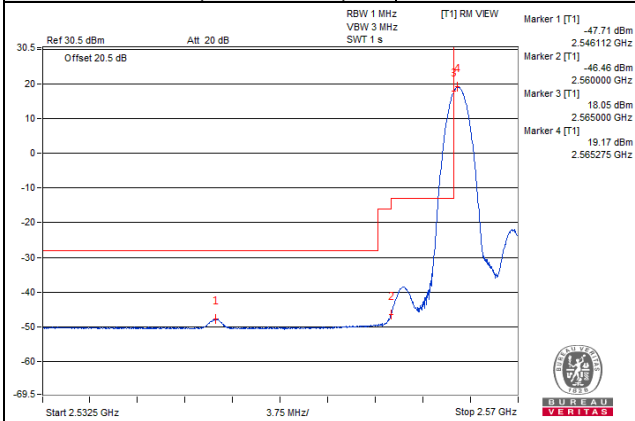

Channel Bandwidth: 5MHz

Channel 40365 (2567.5MHz)

1 RB / 0 RB Offset

Channel 40365 (2567.5MHz)

1 RB / 24 RB Offset