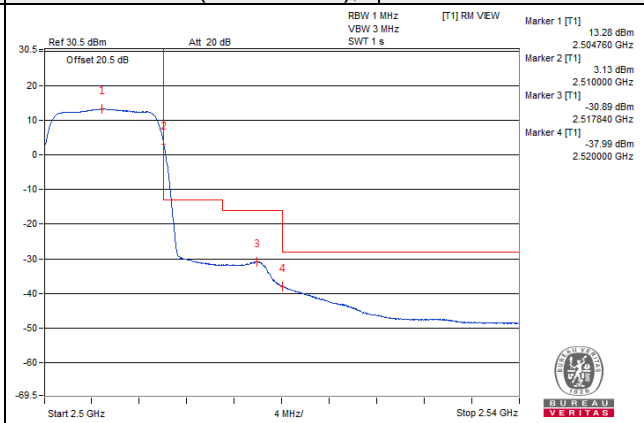

Channel 39740 (2505.0MHz), 50 RB / 0 RB Offset

Channel 39740 (2505.0MHz), 50 RB / 0 RB Offset