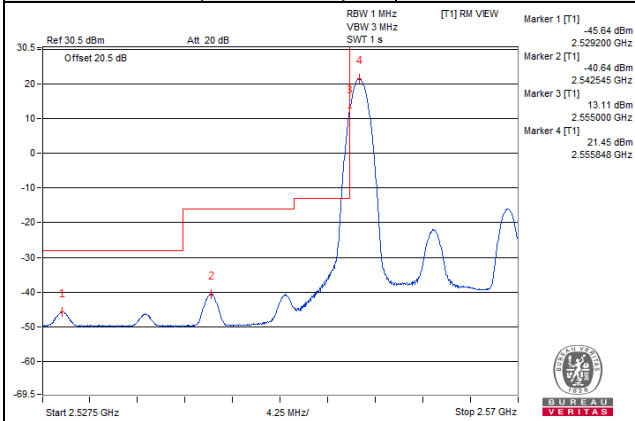

Channel Bandwidth: 15MHz

Channel 40315 (2562.5MHz)

1 RB / 0 RB Offset

Channel 40315 (2562.5MHz)

1 RB / 74 RB Offset