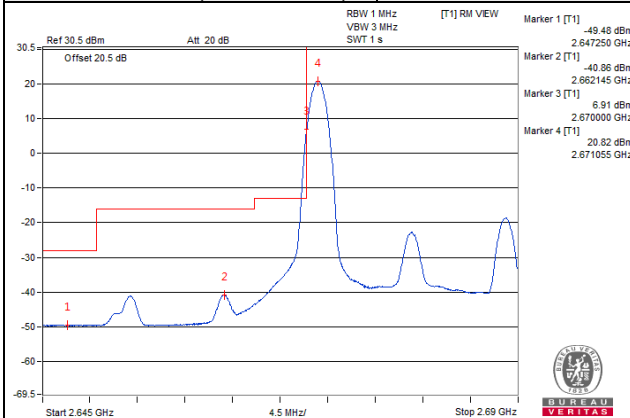

Channel Bandwidth: 20MHz

Channel 41240 (2655.0MHz)

1 RB / 0 RB Offset

Channel 41240 (2655.0MHz)

1 RB / 99 RB Offset

Channel 41240 (2655.0MHz)

100 RB / 0 RB Offset

Channel 41240 (2655.0MHz)

100 RB / 0 RB Offset

Channel Bandwidth: 20MHz

Channel 41490 (2680.0MHz) | 1 RB / 0 RB Offset

Channel 41490 (2680.0MHz) | 1 RB / 99 RB Offset

Channel 41490 (2680.0MHz) | 100 RB / 0 RB Offset

Channel 41490 (2680.0MHz) | 100 RB / 0 RB Offset