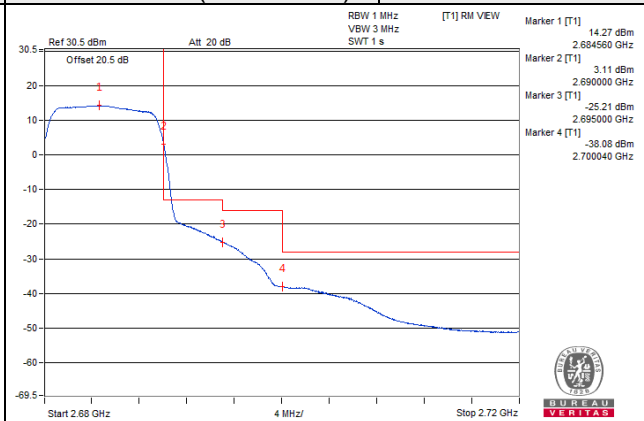

Channel 41540 (2685.0MHz) | 50 RB / 0 RB Offset

Channel 41540 (2685.0MHz) | 50 RB / 0 RB Offset