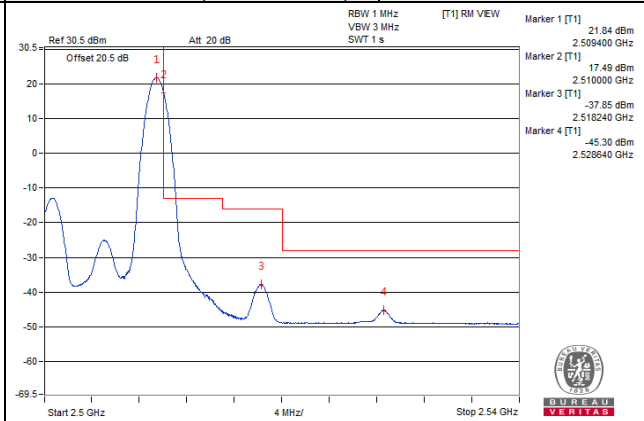

25 RB / 0 RB Offset

Channel 41565 (2687.5MHz)

25 RB / 0 RB Offset

Channel Bandwidth: 10MHz

Channel 39740 (2505.0MHz), 1 RB / 0 RB Offset

Channel 39740 (2505.0MHz), 1 RB / 49 RB Offset

Channel 39740 (2505.0MHz), 50 RB / 0 RB Offset