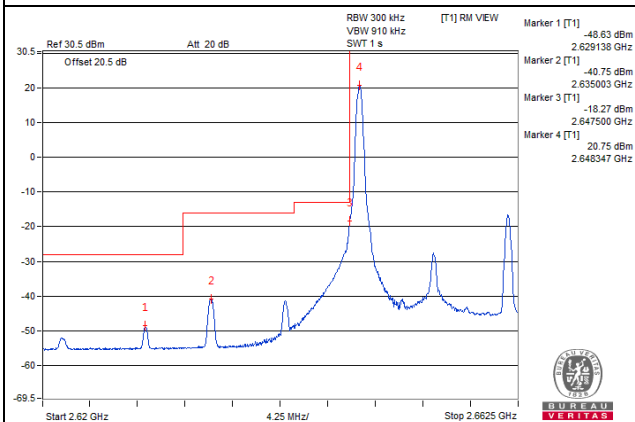

Channel Bandwidth: 15MHz

Channel 41240 (2655.0MHz)

1 RB / 0 RB Offset

Channel 41240 (2655.0MHz)

1 RB / 74 RB Offset