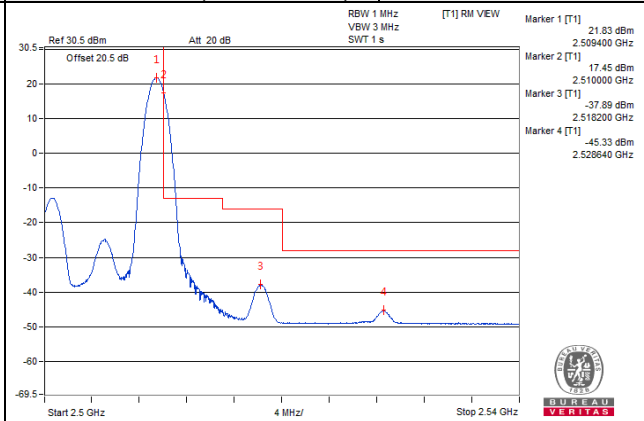

Channel Bandwidth: 10MHz

Channel 39740 (2505.0MHz), 1 RB / 0 RB Offset

1 RB / 0 RB Offset

Channel 39740 (2505.0MHz), 1 RB / 49 RB Offset

1 RB / 49 RB Offset