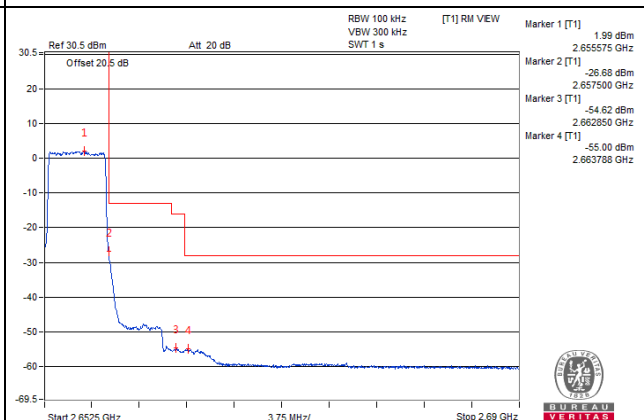

Channel 41240 (2655.0MHz)

25 RB / 0 RB Offset

Channel 41240 (2655.0MHz)

25 RB / 0 RB Offset