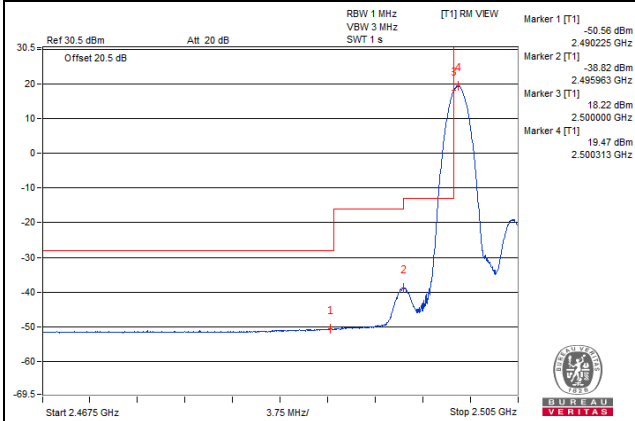

Chain 3 / QPSK

Channel Bandwidth: 5MHz

Channel 39715 (2502.5MHz)

1 RB / 0 RB Offset

Channel 39715 (2502.5MHz)

1 RB / 24 RB Offset

Channel 39715 (2502.5MHz)

25 RB / 0 RB Offset