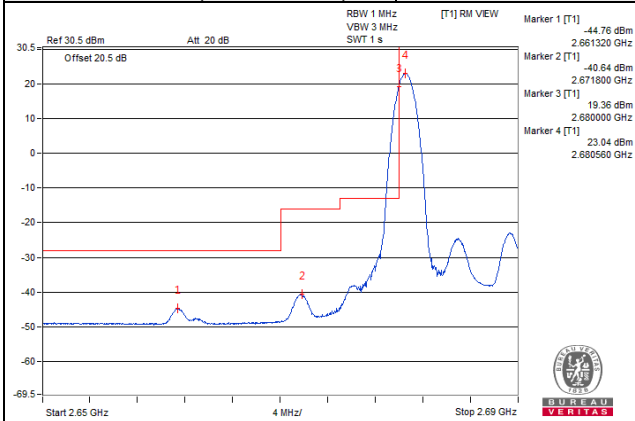

Channel 41240 (2655.0MHz)

50 RB / 0 RB Offset

Channel 41240 (2655.0MHz)

50 RB / 0 RB Offset

Channel Bandwidth: 10MHz

Channel 41540 (2685.0MHz) | 1 RB / 0 RB Offset

Channel 41540 (2685.0MHz) | 1 RB / 49 RB Offset