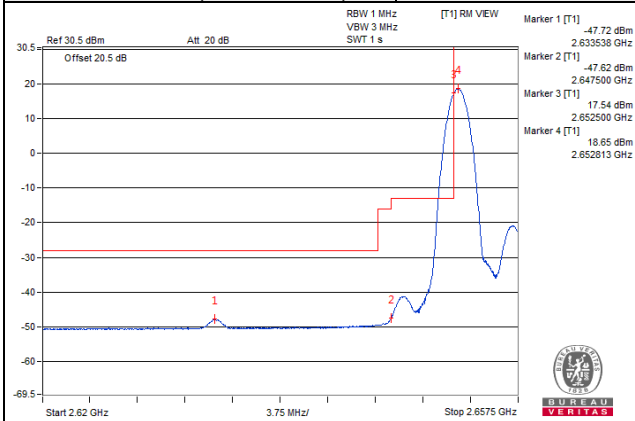

Channel Bandwidth: 5MHz

Channel 41240 (2655.0MHz)

1 RB / 0 RB Offset

Channel 41240 (2655.0MHz)

1 RB / 24 RB Offset