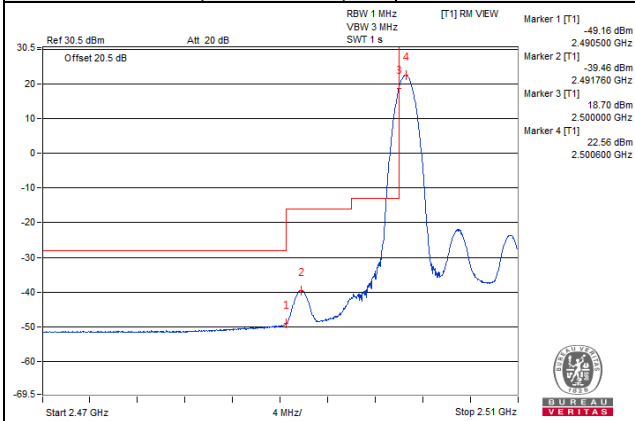

25 RB / 0 RB Offset

Channel 41565 (2687.5MHz)

25 RB / 0 RB Offset

Channel Bandwidth: 10MHz

Channel 39740 (2505.0MHz), 1 RB / 0 RB Offset

Channel 39740 (2505.0MHz), 1 RB / 49 RB Offset

Channel 39740 (2505.0MHz), 50 RB / 0 RB Offset