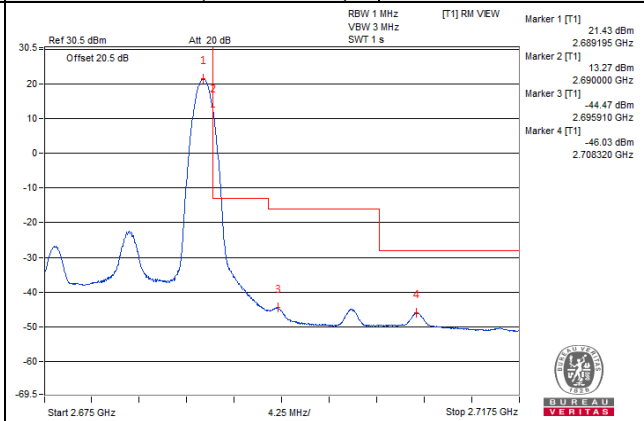

1 RB / 74 RB Offset

Channel 41240 (2655.0MHz)

75 RB / 0 RB Offset

Channel 41240 (2655.0MHz)

75 RB / 0 RB Offset

Channel Bandwidth: 15MHz

Channel 41515 (2682.5MHz) | 1 RB / 0 RB Offset

Channel 41515 (2682.5MHz) | 1 RB / 74 RB Offset

Channel 41515 (2682.5MHz) | 75 RB / 0 RB Offset

Channel 41515 (2682.5MHz) | 75 RB / 0 RB Offset

Channel Bandwidth: 20MHz

Channel 39790 (2510.0MHz) 1 RB / 0 RB Offset

Channel 39790 (2510.0MHz) 1 RB / 99 RB Offset