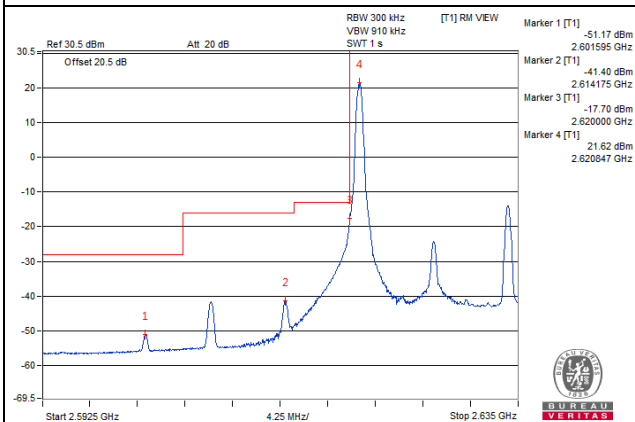

Channel Bandwidth: 15MHz

Channel 40965 (2627.5MHz)

1 RB / 0 RB Offset

Channel 40965 (2627.5MHz)

1 RB / 74 RB Offset