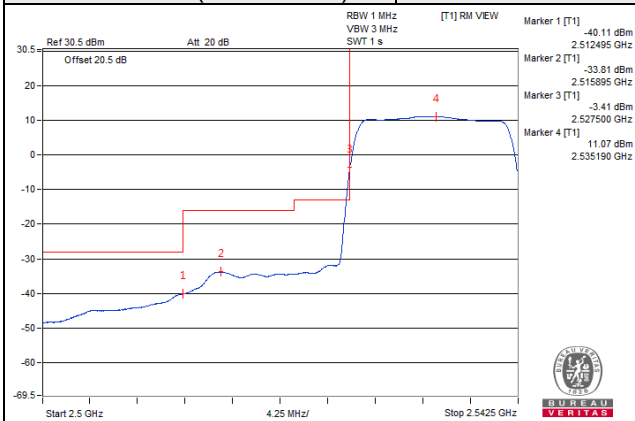

1 RB / 74 RB Offset

Channel 40040 (2535.0MHz)

75 RB / 0 RB Offset

Channel 40040 (2535.0MHz)

75 RB / 0 RB Offset

Channel Bandwidth: 15MHz

Channel 40315 (2562.5MHz)

1 RB / 0 RB Offset