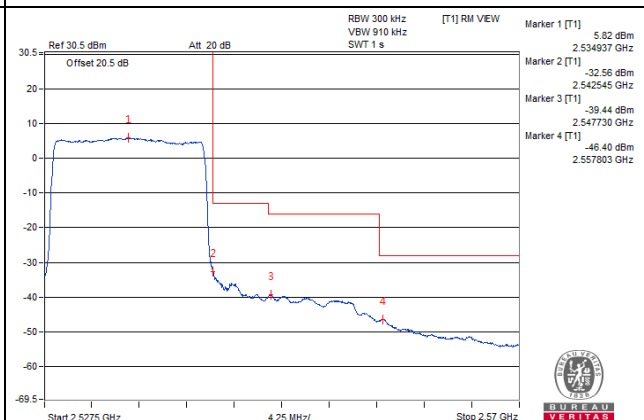

75 RB / 0 RB Offset

Channel Bandwidth: 15MHz

Channel 40040 (2535.0MHz)

1 RB / 0 RB Offset

Channel 40040 (2535.0MHz)

1 RB / 74 RB Offset

Channel 40040 (2535.0MHz)

75 RB / 0 RB Offset

Channel 40040 (2535.0MHz)

75 RB / 0 RB Offset

Channel Bandwidth: 15MHz

Channel 40315 (2562.5MHz)

1 RB / 0 RB Offset

Channel 40315 (2562.5MHz)

1 RB / 74 RB Offset

Channel 40315 (2562.5MHz)