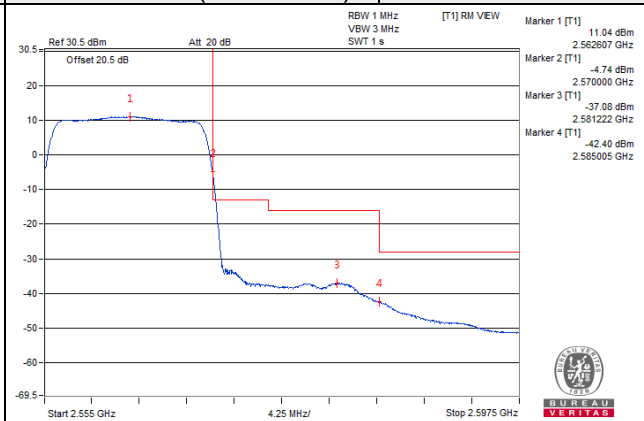

Channel 40315 (2562.5MHz)

75 RB / 0 RB Offset

Channel 40315 (2562.5MHz)

75 RB / 0 RB Offset