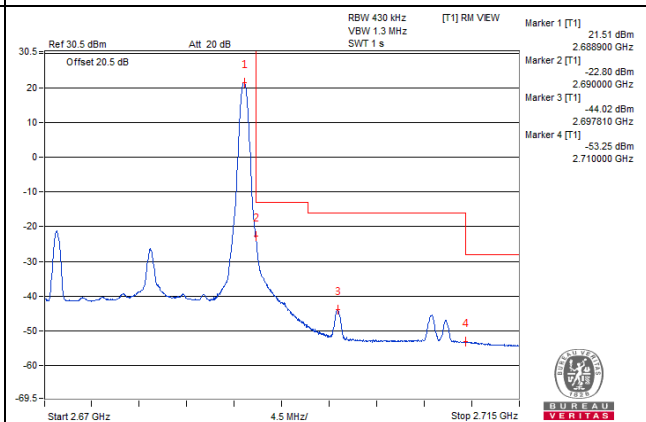

Channel 41240 (2655.0MHz) | 100 RB / 0 RB Offset

Channel 41240 (2655.0MHz) | 100 RB / 0 RB Offset

Channel Bandwidth: 20MHz

Channel 41490 (2680.0MHz)

1 RB / 0 RB Offset

Channel 41490 (2680.0MHz)

1 RB / 99 RB Offset