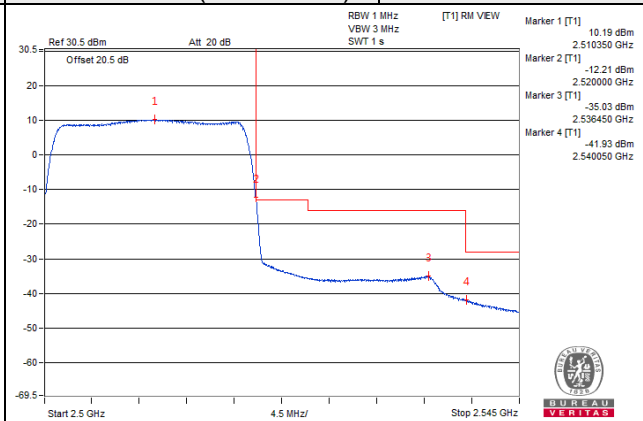

Channel 39790 (2510.0MHz) 100 RB / 0 RB Offset

Channel 39790 (2510.0MHz) 100 RB / 0 RB Offset