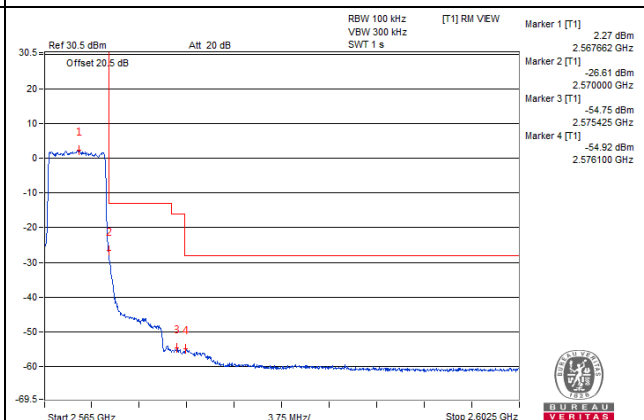

Channel 40365 (2567.5MHz)

25 RB / 0 RB Offset

Channel 40365 (2567.5MHz)

25 RB / 0 RB Offset