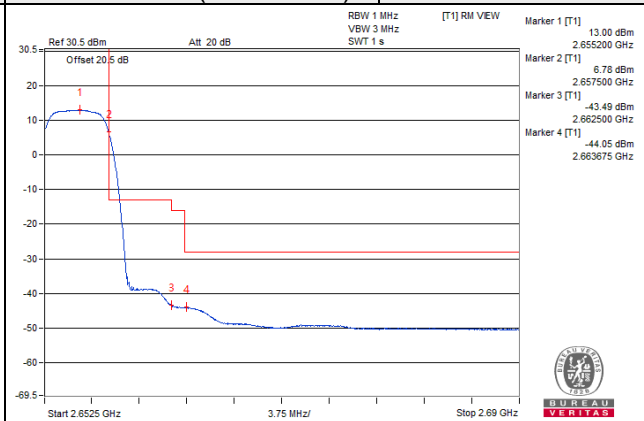

Channel 41240 (2655.0MHz)

25 RB / 0 RB Offset

Channel 41240 (2655.0MHz)

25 RB / 0 RB Offset