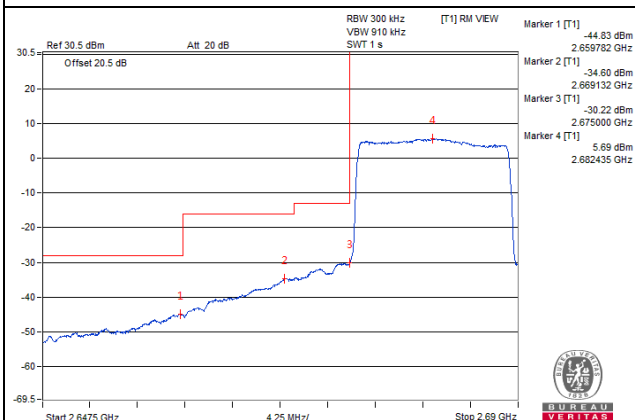

1 RB / 74 RB Offset

Channel 41240 (2655.0MHz)

75 RB / 0 RB Offset

Channel 41240 (2655.0MHz)

75 RB / 0 RB Offset

Channel Bandwidth: 15MHz

Channel 41515 (2682.5MHz) | 1 RB / 0 RB Offset

Channel 41515 (2682.5MHz) | 1 RB / 74 RB Offset

Channel 41515 (2682.5MHz) | 75 RB / 0 RB Offset

Channel 41515 (2682.5MHz) | 75 RB / 0 RB Offset

Channel Bandwidth: 20MHz

Channel 39790 (2510.0MHz) 1 RB / 0 RB Offset

Channel 39790 (2510.0MHz) 1 RB / 99 RB Offset