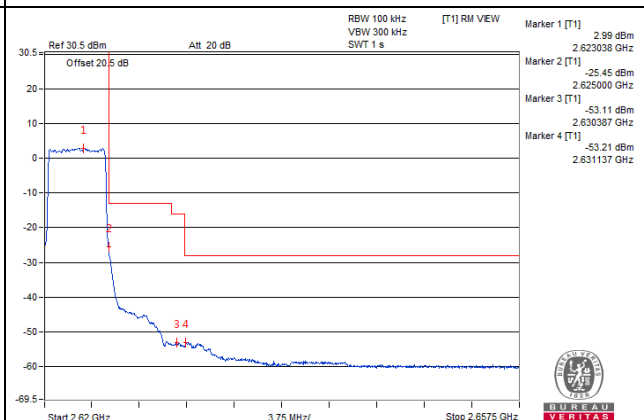

Channel 40915 (2622.5MHz)

25 RB / 0 RB Offset

Channel 40915 (2622.5MHz)

25 RB / 0 RB Offset