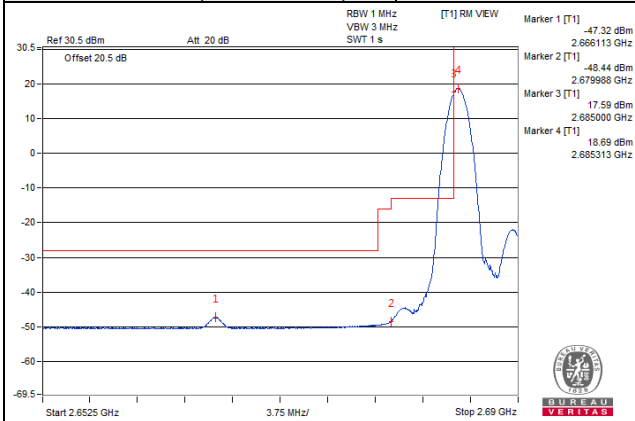

Channel 41240 (2655.0MHz)

25 RB / 0 RB Offset

Channel Bandwidth: 5MHz

Channel 41565 (2687.5MHz)

1 RB / 0 RB Offset

Channel 41565 (2687.5MHz)

1 RB / 24 RB Offset

Channel 41565 (2687.5MHz)