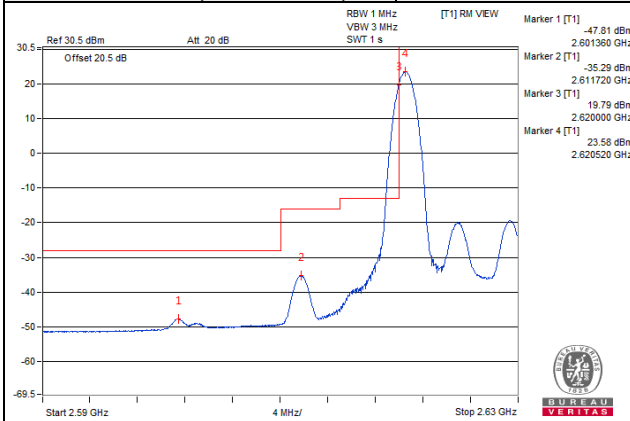

Channel 40340 (2565.0MHz)

50 RB / 0 RB Offset

Channel Bandwidth: 10MHz

Channel 40940 (2625.0MHz)

1 RB / 0 RB Offset

Channel 40940 (2625.0MHz)

1 RB / 49 RB Offset

Channel 40940 (2625.0MHz)