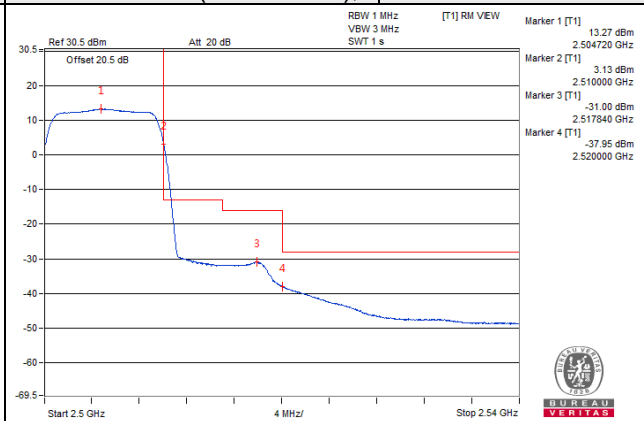

Channel 39740 (2505.0MHz), 1 RB / 0 RB Offset

1 RB / 0 RB Offset

Channel 39740 (2505.0MHz), 1 RB / 49 RB Offset

1 RB / 49 RB Offset

Channel 39740 (2505.0MHz), 50 RB / 0 RB Offset

Channel 39740 (2505.0MHz), 50 RB / 0 RB Offset