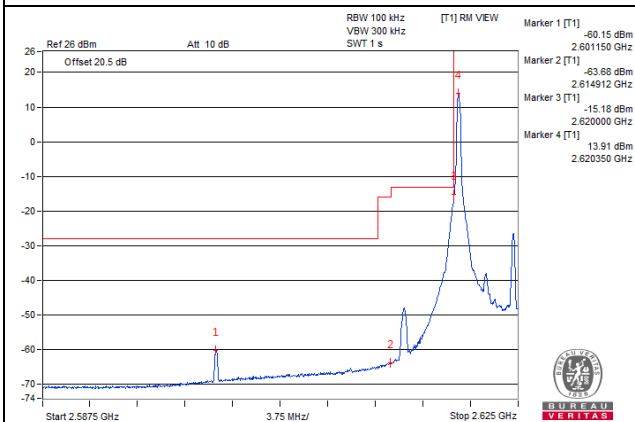

Channel Bandwidth: 5MHz

Channel 40915 (2622.5MHz)

1 RB / 0 RB Offset

Channel 40915 (2622.5MHz)

1 RB / 24 RB Offset