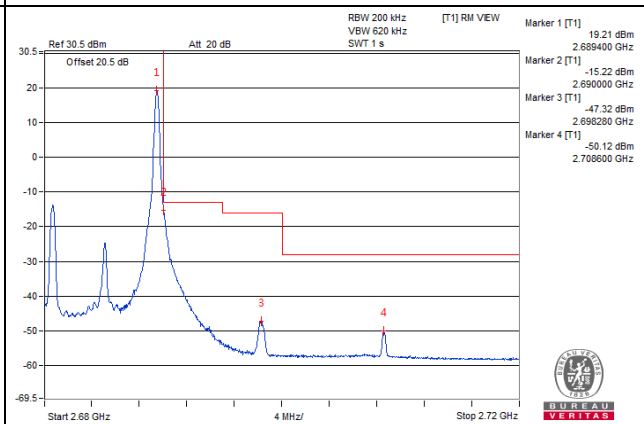

Channel 41240 (2655.0MHz)

50 RB / 0 RB Offset

Channel 41240 (2655.0MHz)

50 RB / 0 RB Offset

Channel Bandwidth: 10MHz

Channel 41540 (2685.0MHz) | 1 RB / 0 RB Offset

Channel 41540 (2685.0MHz) | 1 RB / 49 RB Offset