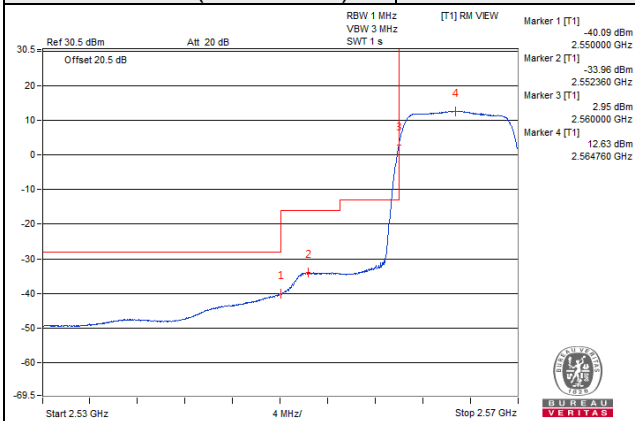

Channel Bandwidth: 10MHz

Channel 40340 (2565.0MHz)

1 RB / 0 RB Offset

Channel 40340 (2565.0MHz)

1 RB / 49 RB Offset

Channel 40340 (2565.0MHz)

50 RB / 0 RB Offset

Channel 40340 (2565.0MHz)

50 RB / 0 RB Offset