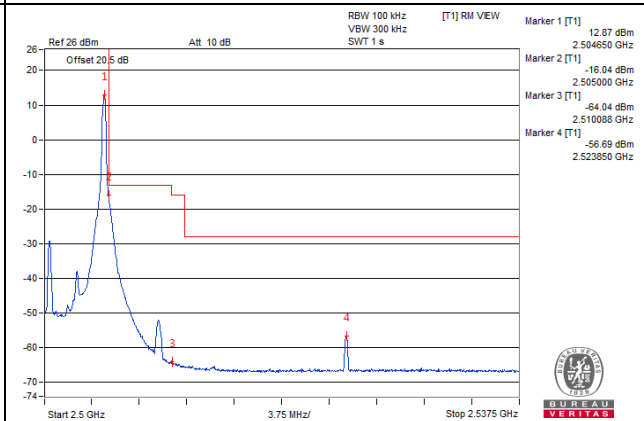

Chain 2 / QPSK

Channel Bandwidth: 5MHz

Channel 39715 (2502.5MHz)

1 RB / 0 RB Offset

Channel 39715 (2502.5MHz)

1 RB / 24 RB Offset