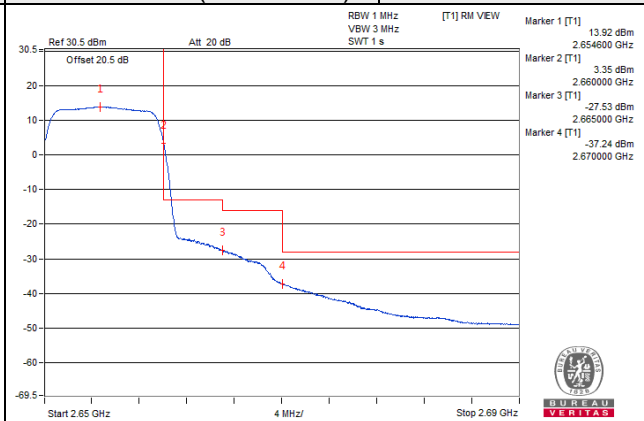

1 RB / 49 RB Offset

Channel 41240 (2655.0MHz)

50 RB / 0 RB Offset

Channel 41240 (2655.0MHz)

50 RB / 0 RB Offset

Channel Bandwidth: 10MHz

Channel 41540 (2685.0MHz) | 1 RB / 0 RB Offset

Channel 41540 (2685.0MHz) | 1 RB / 49 RB Offset