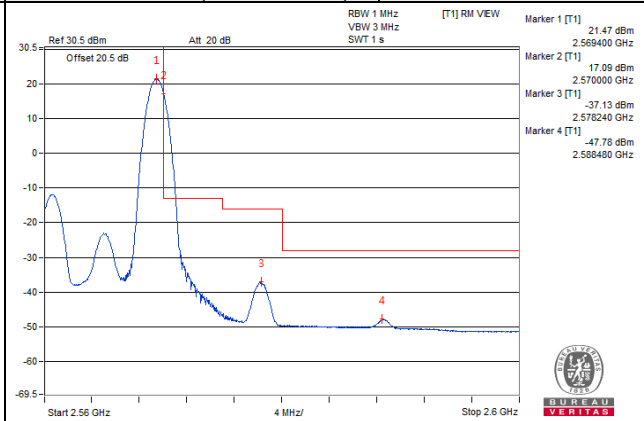

50 RB / 0 RB Offset

Channel Bandwidth: 10MHz

Channel 40340 (2565.0MHz)

1 RB / 0 RB Offset

Channel 40340 (2565.0MHz)

1 RB / 49 RB Offset

Channel 40340 (2565.0MHz)

50 RB / 0 RB Offset