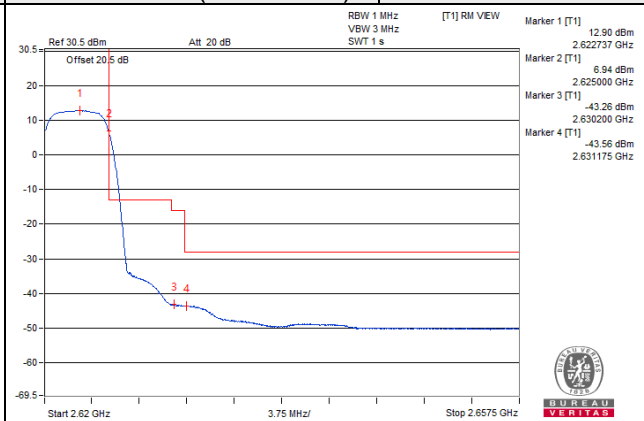

Channel 40915 (2622.5MHz)

25 RB / 0 RB Offset

Channel 40915 (2622.5MHz)

25 RB / 0 RB Offset