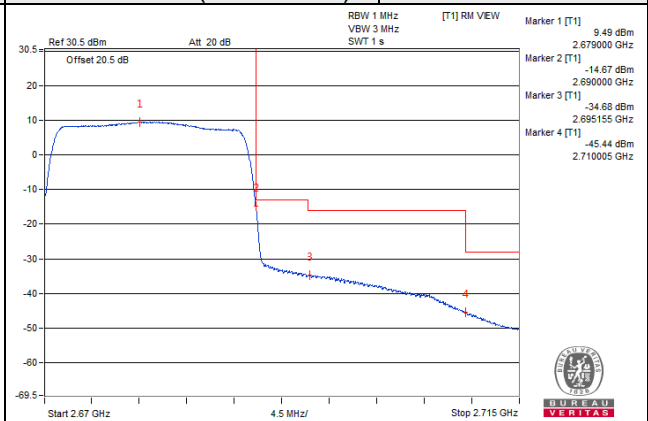

100 RB / 0 RB Offset

Channel Bandwidth: 20MHz

Channel 41490 (2680.0MHz) | 1 RB / 0 RB Offset

Channel 41490 (2680.0MHz) | 1 RB / 99 RB Offset

Channel 41490 (2680.0MHz) | 100 RB / 0 RB Offset

Channel 41490 (2680.0MHz) | 100 RB / 0 RB Offset