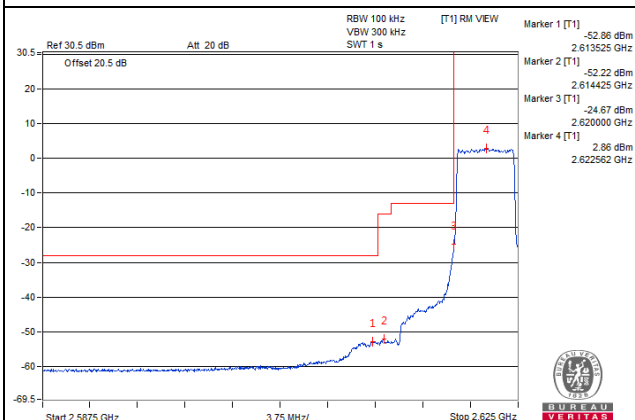

1 RB / 24 RB Offset

Channel 40915 (2622.5MHz)

25 RB / 0 RB Offset

Channel 40915 (2622.5MHz)

25 RB / 0 RB Offset

Channel Bandwidth: 5MHz

Channel 41240 (2655.0MHz)

1 RB / 0 RB Offset