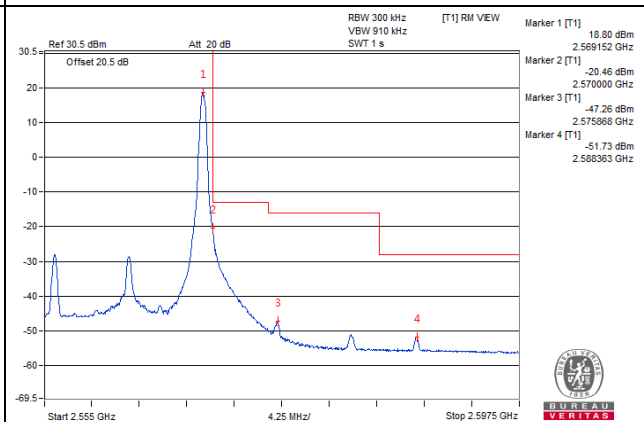

Channel 40040 (2535.0MHz)

75 RB / 0 RB Offset

Channel Bandwidth: 15MHz

Channel 40315 (2562.5MHz)

1 RB / 0 RB Offset

Channel 40315 (2562.5MHz)

1 RB / 74 RB Offset

Channel 40315 (2562.5MHz)