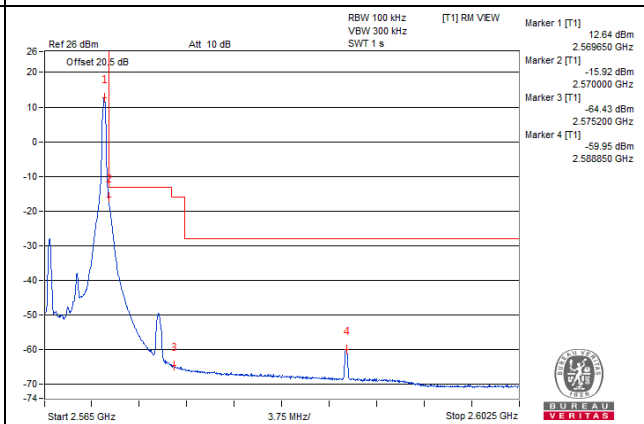

Channel Bandwidth: 5MHz

Channel 40365 (2567.5MHz)

1 RB / 0 RB Offset

Channel 40365 (2567.5MHz)

1 RB / 24 RB Offset