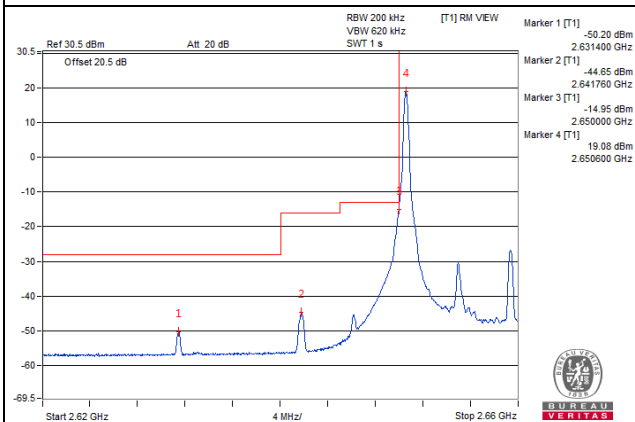

50 RB / 0 RB Offset

Channel 40940 (2625.0MHz)

50 RB / 0 RB Offset

Channel Bandwidth: 10MHz

Channel 41240 (2655.0MHz)

1 RB / 0 RB Offset

Channel 41240 (2655.0MHz)

1 RB / 49 RB Offset