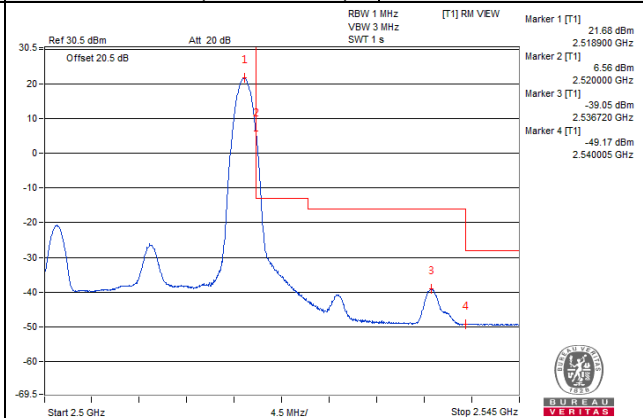

Channel 41515 (2682.5MHz) | 75 RB / 0 RB Offset

Channel 41515 (2682.5MHz) | 75 RB / 0 RB Offset

Channel Bandwidth: 20MHz

Channel 39790 (2510.0MHz) 1 RB / 0 RB Offset

Channel 39790 (2510.0MHz) 1 RB / 99 RB Offset