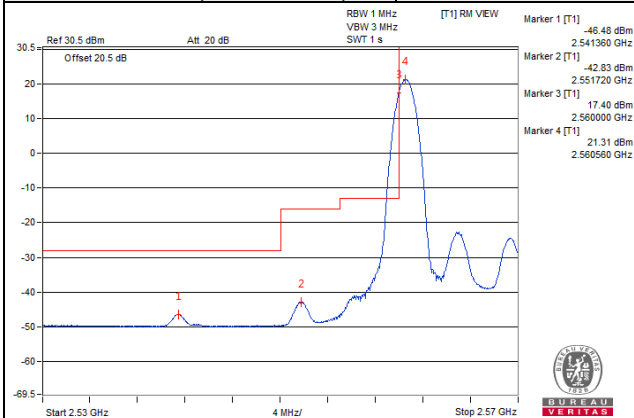

Channel 40040 (2535.0MHz)

50 RB / 0 RB Offset

Channel Bandwidth: 10MHz

Channel 40340 (2565.0MHz)

1 RB / 0 RB Offset

Channel 40340 (2565.0MHz)

1 RB / 49 RB Offset

Channel 40340 (2565.0MHz)