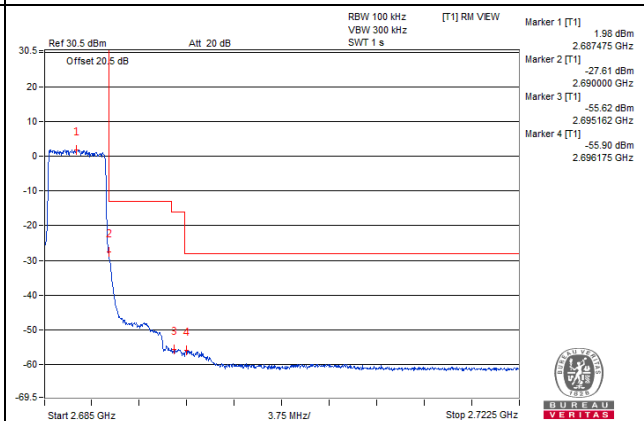

1 RB / 0 RB Offset

Channel 41565 (2687.5MHz)

1 RB / 24 RB Offset

Channel 41565 (2687.5MHz)

25 RB / 0 RB Offset

Channel 41565 (2687.5MHz)

25 RB / 0 RB Offset

Channel Bandwidth: 10MHz