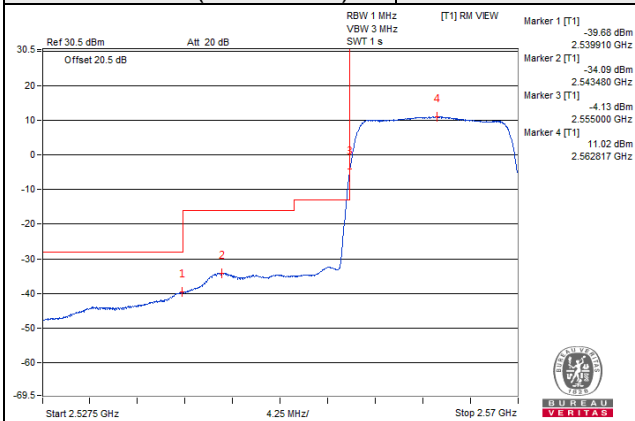

Channel 40315 (2562.5MHz)

75 RB / 0 RB Offset

Channel 40315 (2562.5MHz)

75 RB / 0 RB Offset