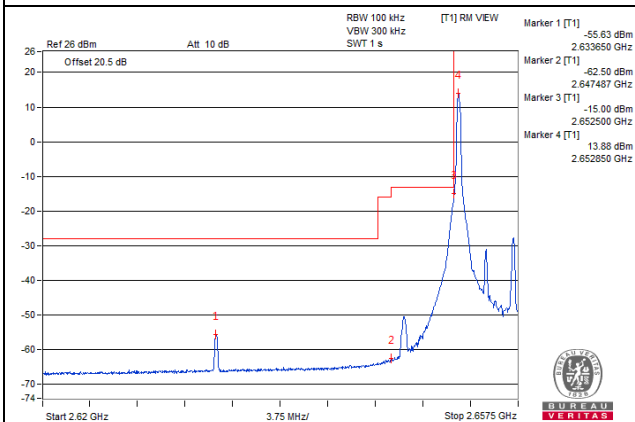

25 RB / 0 RB Offset

Channel Bandwidth: 5MHz

Channel 41240 (2655.0MHz)

1 RB / 0 RB Offset

Channel 41240 (2655.0MHz)

1 RB / 24 RB Offset

Channel 41240 (2655.0MHz)

25 RB / 0 RB Offset