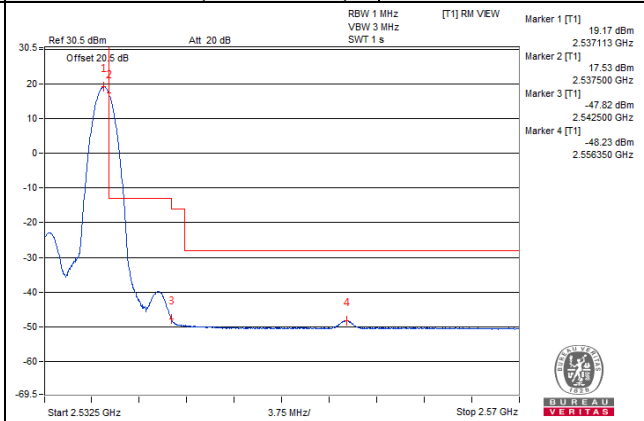

Channel 39715 (2502.5MHz)

25 RB / 0 RB Offset

Channel Bandwidth: 5MHz

Channel 40040 (2535.0MHz)

1 RB / 0 RB Offset

Channel 40040 (2535.0MHz)

1 RB / 24 RB Offset

Channel 40040 (2535.0MHz)