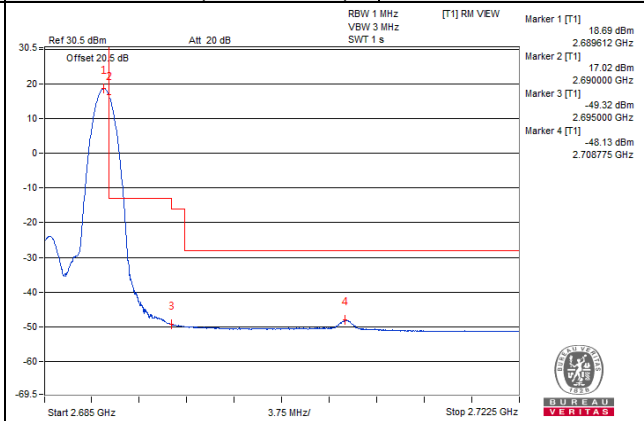

Channel 41240 (2655.0MHz)

25 RB / 0 RB Offset

Channel Bandwidth: 5MHz

Channel 41565 (2687.5MHz)

1 RB / 0 RB Offset

Channel 41565 (2687.5MHz)

1 RB / 24 RB Offset

Channel 41565 (2687.5MHz)