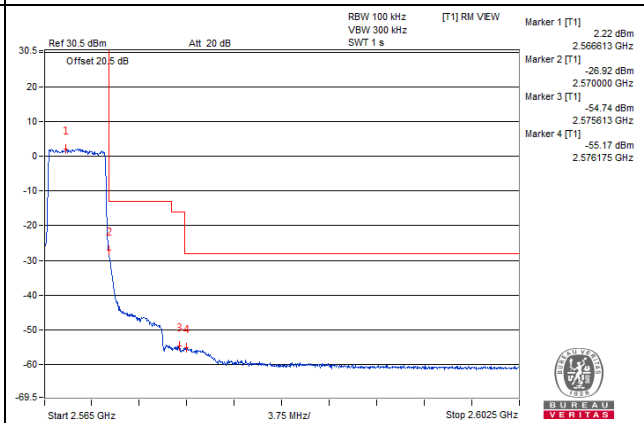

Channel 40365 (2567.5MHz)

1 RB / 0 RB Offset

Channel 40365 (2567.5MHz)

1 RB / 24 RB Offset

Channel 40365 (2567.5MHz)

25 RB / 0 RB Offset

Channel 40365 (2567.5MHz)

25 RB / 0 RB Offset

Channel Bandwidth: 5MHz

Channel 40915 (2622.5MHz)

1 RB / 0 RB Offset

Channel 40915 (2622.5MHz)

1 RB / 24 RB Offset

Channel 40915 (2622.5MHz)

25 RB / 0 RB Offset

Channel 40915 (2622.5MHz)