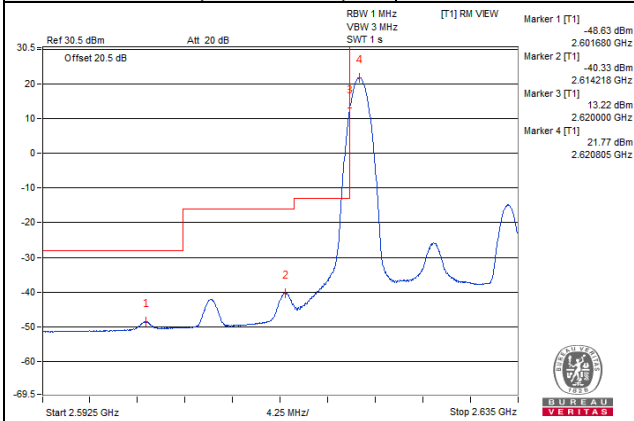

75 RB / 0 RB Offset

Channel 40315 (2562.5MHz)

75 RB / 0 RB Offset

Channel Bandwidth: 15MHz

Channel 40965 (2627.5MHz)

1 RB / 0 RB Offset

Channel 40965 (2627.5MHz)

1 RB / 74 RB Offset