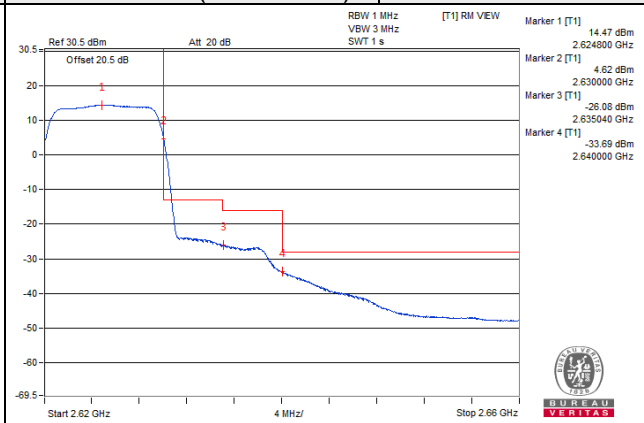

Channel Bandwidth: 10MHz

Channel 40940 (2625.0MHz)

1 RB / 0 RB Offset

Channel 40940 (2625.0MHz)

1 RB / 49 RB Offset

Channel 40940 (2625.0MHz)

50 RB / 0 RB Offset

Channel 40940 (2625.0MHz)

50 RB / 0 RB Offset