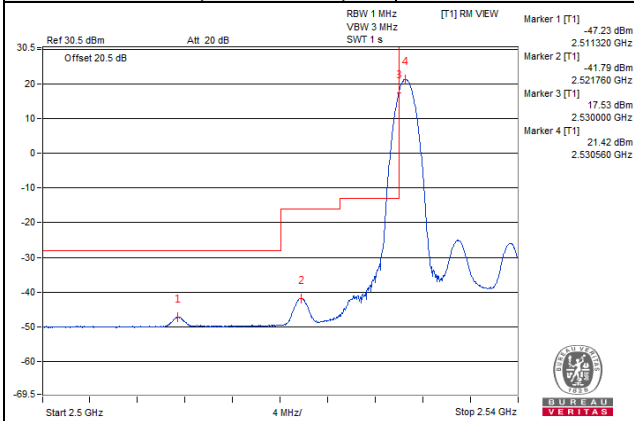

Channel Bandwidth: 10MHz

Channel 40040 (2535.0MHz)

1 RB / 0 RB Offset

Channel 40040 (2535.0MHz)

1 RB / 49 RB Offset

Channel 40040 (2535.0MHz)

50 RB / 0 RB Offset

Channel 40040 (2535.0MHz)

50 RB / 0 RB Offset