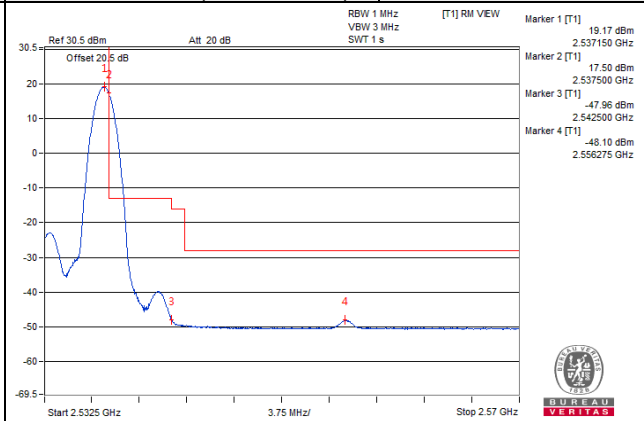

Channel Bandwidth: 5MHz

Channel 40040 (2535.0MHz)

1 RB / 0 RB Offset

Channel 40040 (2535.0MHz)

1 RB / 24 RB Offset