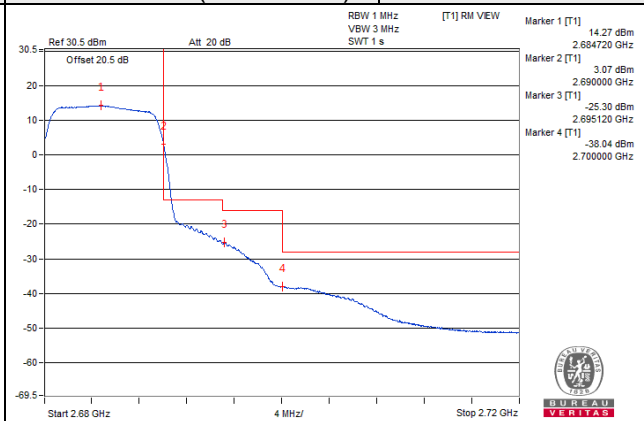

Channel Bandwidth: 10MHz

Channel 41540 (2685.0MHz) | 1 RB / 0 RB Offset

Channel 41540 (2685.0MHz) | 1 RB / 49 RB Offset

Channel 41540 (2685.0MHz) | 50 RB / 0 RB Offset

Channel 41540 (2685.0MHz) | 50 RB / 0 RB Offset