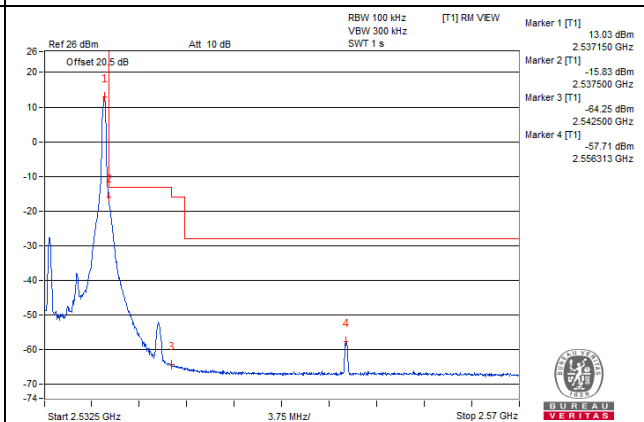

Channel 39715 (2502.5MHz)

25 RB / 0 RB Offset

Channel Bandwidth: 5MHz

Channel 40040 (2535.0MHz)

1 RB / 0 RB Offset

Channel 40040 (2535.0MHz)

1 RB / 24 RB Offset

Channel 40040 (2535.0MHz)