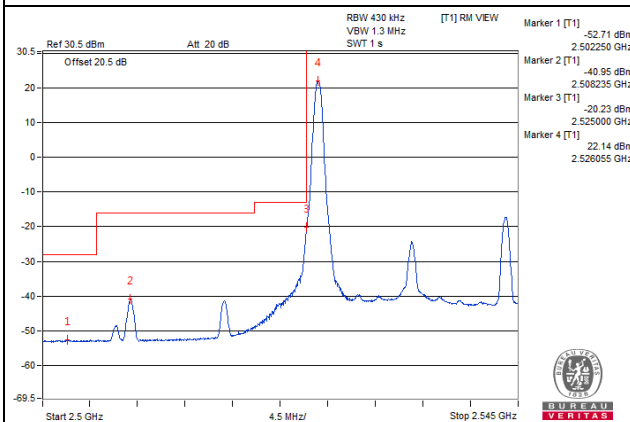

Channel Bandwidth: 20MHz

Channel 40040 (2535.0MHz)

1 RB / 0 RB Offset

Channel 40040 (2535.0MHz)

1 RB / 99 RB Offset

Channel 40040 (2535.0MHz)

100 RB / 0 RB Offset

Channel 40040 (2535.0MHz)

100 RB / 0 RB Offset