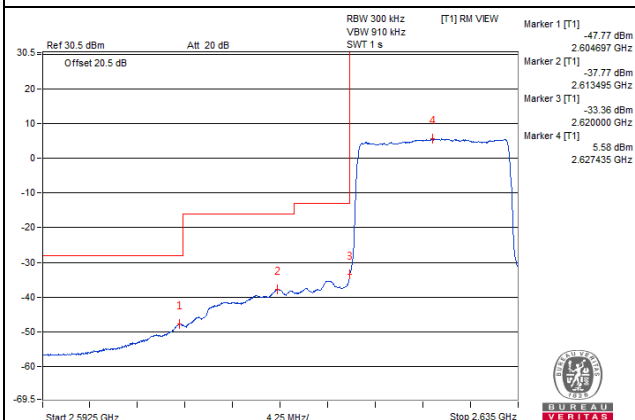

1 RB / 0 RB Offset

Channel 40965 (2627.5MHz)

1 RB / 74 RB Offset

Channel 40965 (2627.5MHz)

75 RB / 0 RB Offset

Channel 40965 (2627.5MHz)

75 RB / 0 RB Offset

Channel Bandwidth: 15MHz