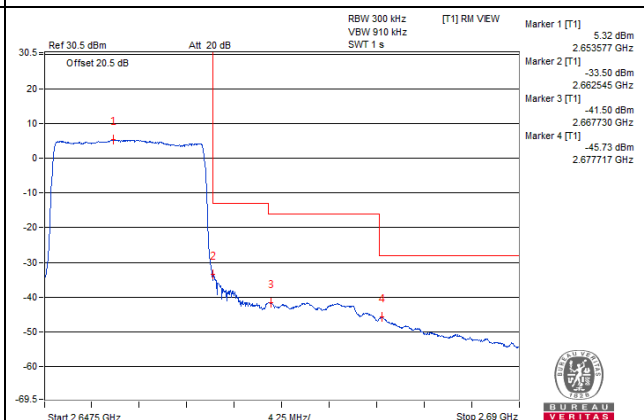

1 RB / 74 RB Offset

Channel 41240 (2655.0MHz)

75 RB / 0 RB Offset

Channel 41240 (2655.0MHz)

75 RB / 0 RB Offset

Channel Bandwidth: 15MHz

Channel 41515 (2682.5MHz) | 1 RB / 0 RB Offset

Channel 41515 (2682.5MHz) | 1 RB / 74 RB Offset

Channel 41515 (2682.5MHz) | 75 RB / 0 RB Offset

Channel 41515 (2682.5MHz) | 75 RB / 0 RB Offset

Channel Bandwidth: 20MHz

Channel 39790 (2510.0MHz) 1 RB / 0 RB Offset

Channel 39790 (2510.0MHz) 1 RB / 99 RB Offset