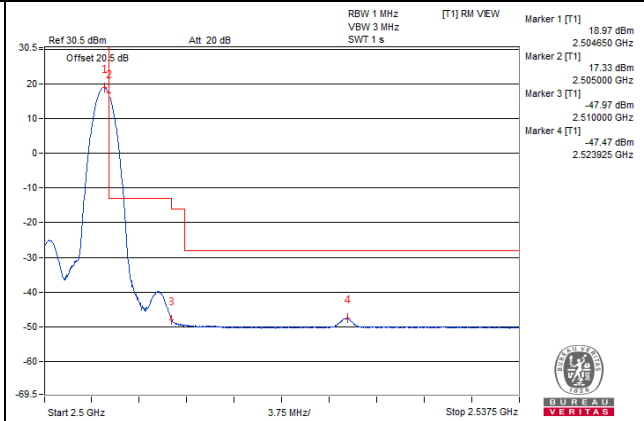

Chain 3 / QPSK

Channel Bandwidth: 5MHz

Channel 39715 (2502.5MHz)

1 RB / 0 RB Offset

Channel 39715 (2502.5MHz)

1 RB / 24 RB Offset

Channel 39715 (2502.5MHz)

25 RB / 0 RB Offset