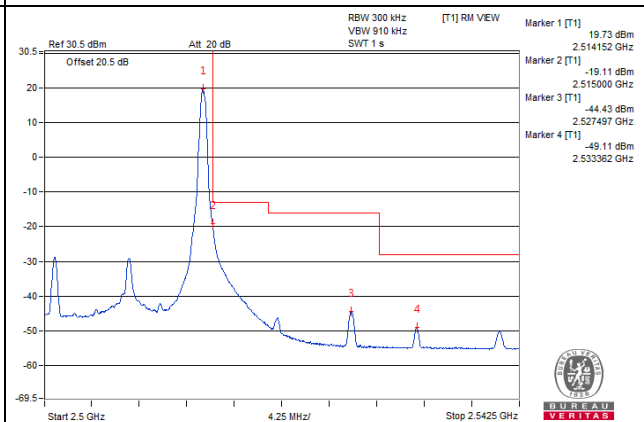

Channel Bandwidth: 15MHz

Channel 39765 (2507.5MHz)

1 RB / 0 RB Offset

Channel 39765 (2507.5MHz)

1 RB / 74 RB Offset

Channel 39765 (2507.5MHz)

75 RB / 0 RB Offset

Channel 39765 (2507.5MHz)

75 RB / 0 RB Offset