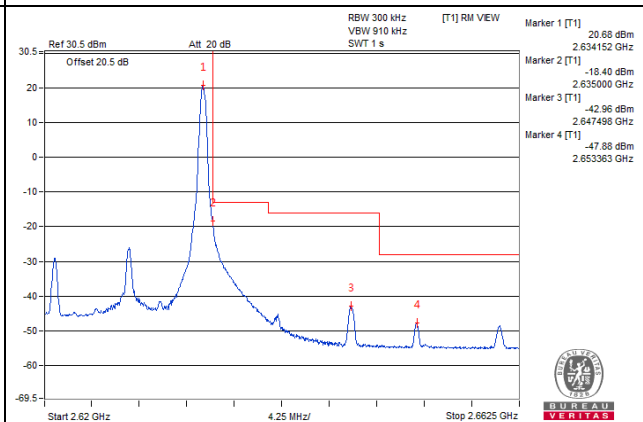

75 RB / 0 RB Offset

Channel 40315 (2562.5MHz)

75 RB / 0 RB Offset

Channel Bandwidth: 15MHz

Channel 40965 (2627.5MHz)

1 RB / 0 RB Offset

Channel 40965 (2627.5MHz)

1 RB / 74 RB Offset