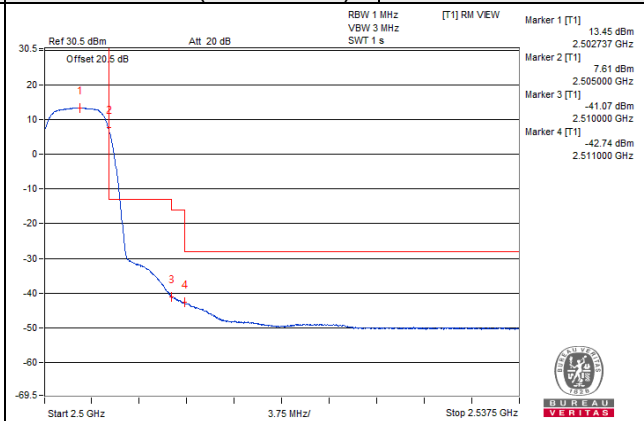

Channel 39715 (2502.5MHz)

25 RB / 0 RB Offset

Channel 39715 (2502.5MHz)

25 RB / 0 RB Offset