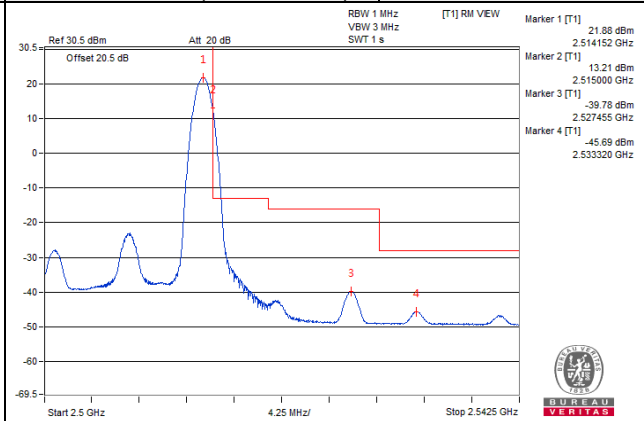

Channel 41540 (2685.0MHz) | 50 RB / 0 RB Offset

Channel 41540 (2685.0MHz) | 50 RB / 0 RB Offset

Channel Bandwidth: 15MHz

Channel 39765 (2507.5MHz)

1 RB / 0 RB Offset

Channel 39765 (2507.5MHz)

1 RB / 74 RB Offset