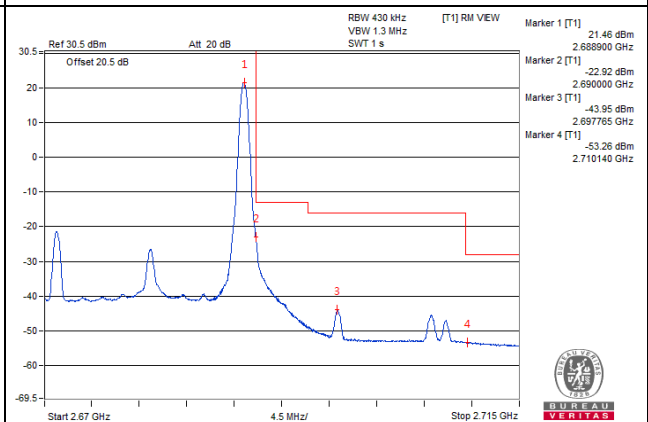

100 RB / 0 RB Offset

Channel Bandwidth: 20MHz

Channel 41490 (2680.0MHz) | 1 RB / 0 RB Offset

Channel 41490 (2680.0MHz) | 1 RB / 99 RB Offset

Channel 41490 (2680.0MHz) | 100 RB / 0 RB Offset

Channel 41490 (2680.0MHz) | 100 RB / 0 RB Offset