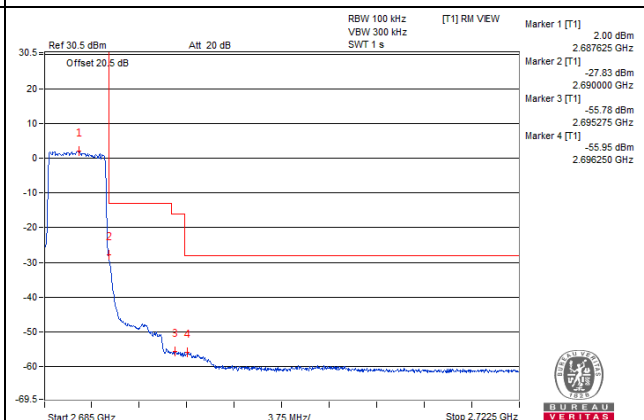

Channel 41565 (2687.5MHz)

25 RB / 0 RB Offset

Channel 41565 (2687.5MHz)

25 RB / 0 RB Offset