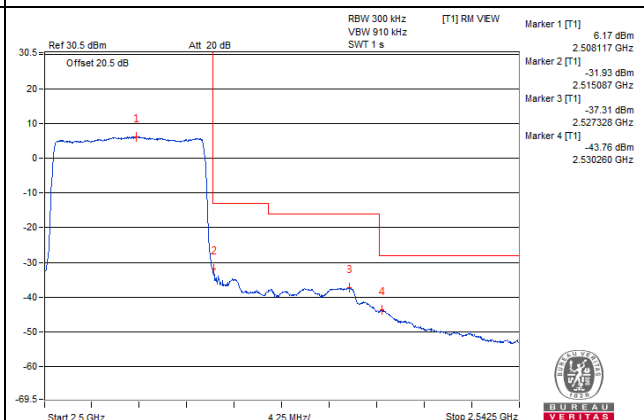

Channel Bandwidth: 10MHz

Channel 41540 (2685.0MHz) | 1 RB / 0 RB Offset

Channel 41540 (2685.0MHz) | 1 RB / 49 RB Offset

Channel 41540 (2685.0MHz) | 50 RB / 0 RB Offset

Channel 41540 (2685.0MHz) | 50 RB / 0 RB Offset

Channel Bandwidth: 15MHz

Channel 39765 (2507.5MHz)

1 RB / 0 RB Offset

Channel 39765 (2507.5MHz)

1 RB / 74 RB Offset

Channel 39765 (2507.5MHz)

75 RB / 0 RB Offset

Channel 39765 (2507.5MHz)

75 RB / 0 RB Offset

Channel Bandwidth: 15MHz

Channel 40040 (2535.0MHz)

1 RB / 0 RB Offset

Channel 40040 (2535.0MHz)

1 RB / 74 RB Offset

Channel 40040 (2535.0MHz)

75 RB / 0 RB Offset