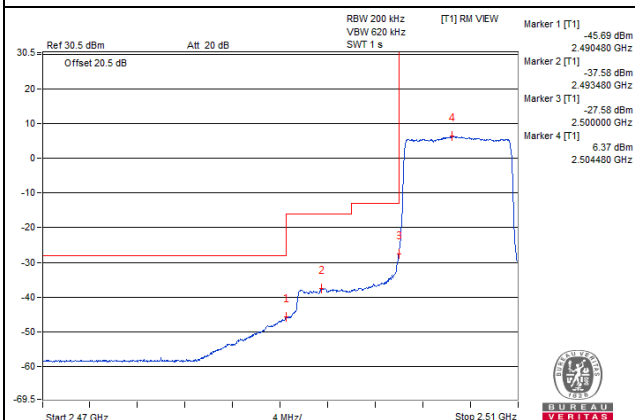

Channel 39740 (2505.0MHz), 1 RB / 0 RB Offset

1 RB / 0 RB Offset

Channel 39740 (2505.0MHz), 1 RB / 49 RB Offset

1 RB / 49 RB Offset

Channel 39740 (2505.0MHz), 50 RB / 0 RB Offset

Channel 39740 (2505.0MHz), 50 RB / 0 RB Offset