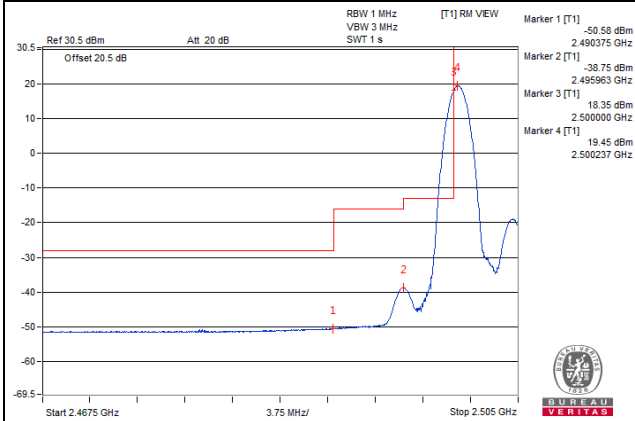

Channel 41490 (2680.0MHz)

100 RB / 0 RB Offset

Channel 41490 (2680.0MHz)

100 RB / 0 RB Offset

Chain 2 / QPSK

Channel Bandwidth: 5MHz

Channel 39715 (2502.5MHz)

1 RB / 0 RB Offset

Channel 39715 (2502.5MHz)

1 RB / 24 RB Offset

Channel 39715 (2502.5MHz)

25 RB / 0 RB Offset

Channel 39715 (2502.5MHz)

25 RB / 0 RB Offset

Channel Bandwidth: 5MHz

Channel 40040 (2535.0MHz)