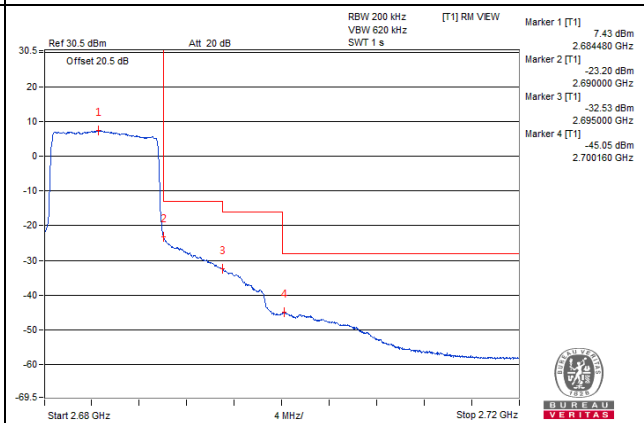

Channel 41540 (2685.0MHz) | 50 RB / 0 RB Offset

Channel 41540 (2685.0MHz) | 50 RB / 0 RB Offset