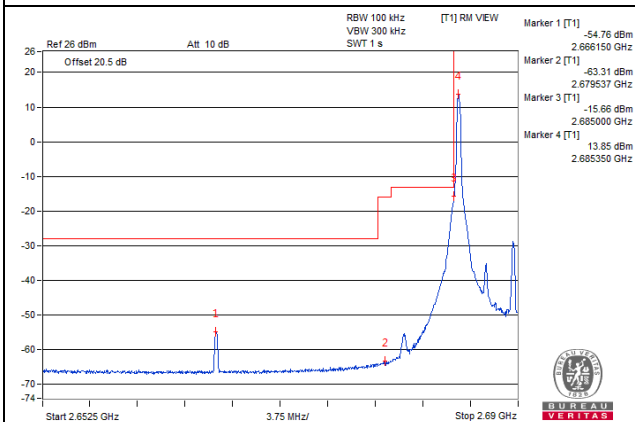

Channel Bandwidth: 5MHz

Channel 41565 (2687.5MHz)

1 RB / 0 RB Offset

Channel 41565 (2687.5MHz)

1 RB / 24 RB Offset