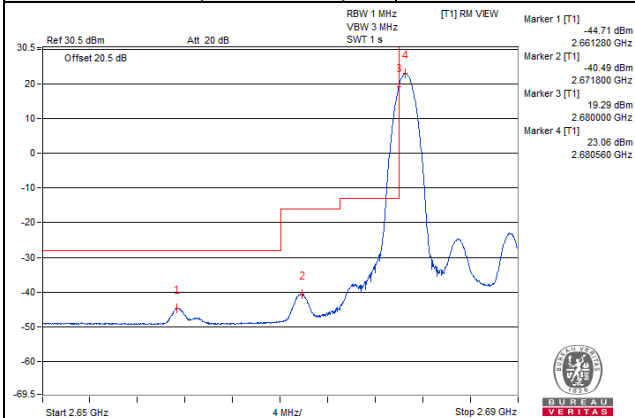

Channel Bandwidth: 10MHz

Channel 41540 (2685.0MHz) | 1 RB / 0 RB Offset

Channel 41540 (2685.0MHz) | 1 RB / 49 RB Offset

Channel 41540 (2685.0MHz) | 50 RB / 0 RB Offset

Channel 41540 (2685.0MHz) | 50 RB / 0 RB Offset