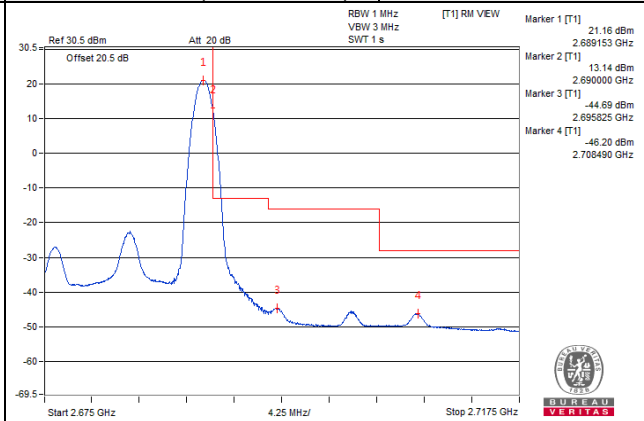

Channel Bandwidth: 15MHz

Channel 41515 (2682.5MHz) | 1 RB / 0 RB Offset

Channel 41515 (2682.5MHz) | 1 RB / 74 RB Offset