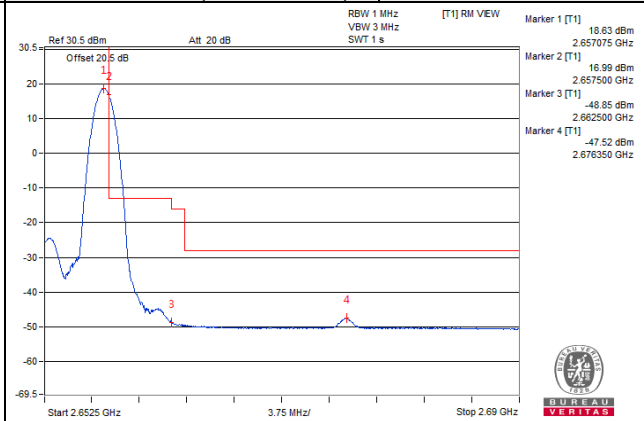

25 RB / 0 RB Offset

Channel Bandwidth: 5MHz

Channel 41240 (2655.0MHz)

1 RB / 0 RB Offset

Channel 41240 (2655.0MHz)

1 RB / 24 RB Offset

Channel 41240 (2655.0MHz)

25 RB / 0 RB Offset