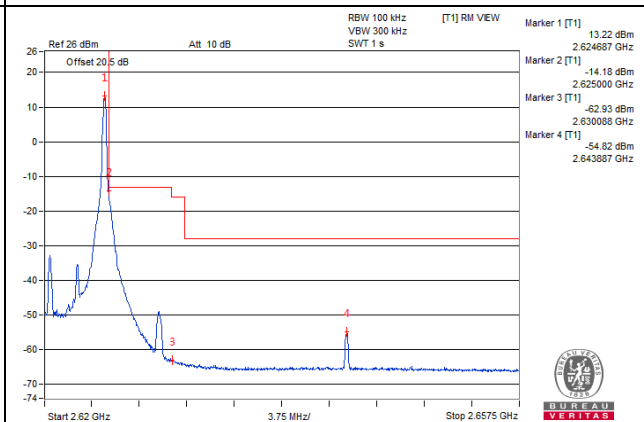

Channel Bandwidth: 5MHz

Channel 40915 (2622.5MHz)

1 RB / 0 RB Offset

Channel 40915 (2622.5MHz)

1 RB / 24 RB Offset