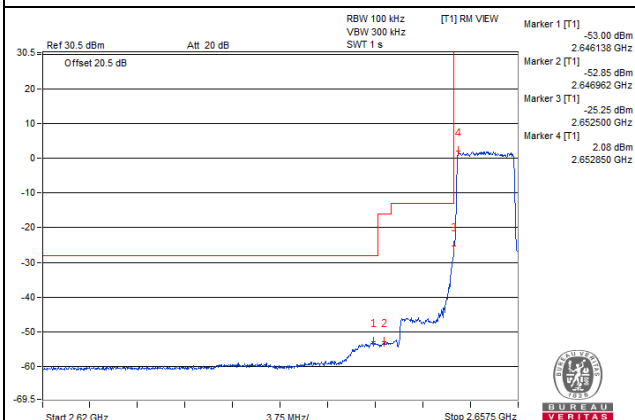

Channel 41240 (2655.0MHz)

1 RB / 24 RB Offset

Channel 41240 (2655.0MHz)

25 RB / 0 RB Offset

Channel 41240 (2655.0MHz)

25 RB / 0 RB Offset

Channel Bandwidth: 5MHz

Channel 41565 (2687.5MHz)