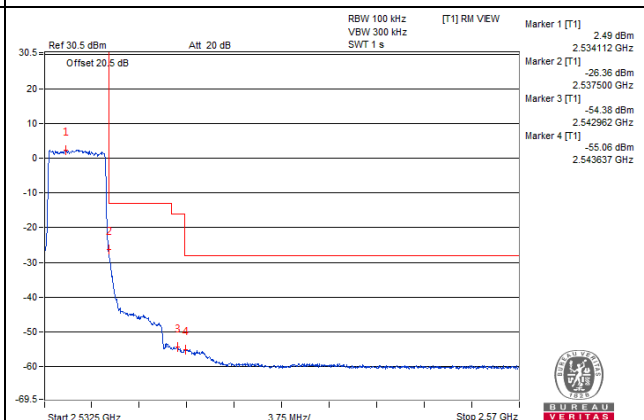

Channel Bandwidth: 5MHz

Channel 40040 (2535.0MHz)

1 RB / 0 RB Offset

Channel 40040 (2535.0MHz)

1 RB / 24 RB Offset

Channel 40040 (2535.0MHz)

25 RB / 0 RB Offset

Channel 40040 (2535.0MHz)

25 RB / 0 RB Offset