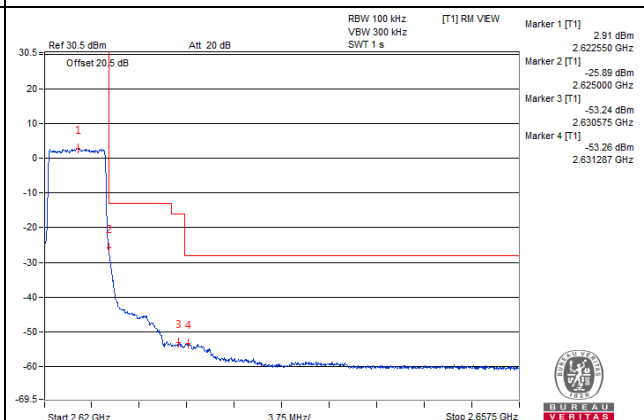

1 RB / 24 RB Offset

Channel 40915 (2622.5MHz)

25 RB / 0 RB Offset

Channel 40915 (2622.5MHz)

25 RB / 0 RB Offset

Channel Bandwidth: 5MHz

Channel 41240 (2655.0MHz)

1 RB / 0 RB Offset