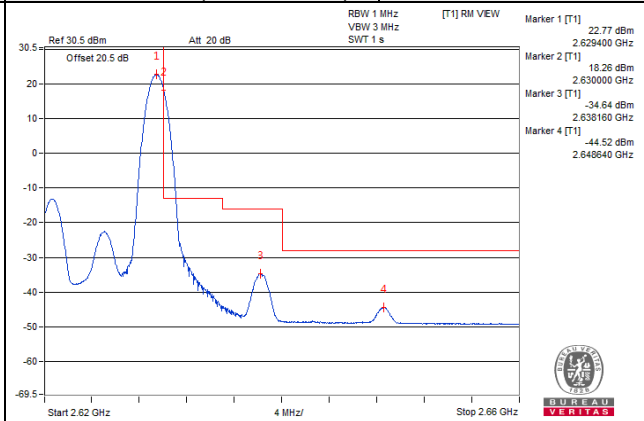

50 RB / 0 RB Offset

Channel 40340 (2565.0MHz)

50 RB / 0 RB Offset

Channel Bandwidth: 10MHz

Channel 40940 (2625.0MHz)

1 RB / 0 RB Offset

Channel 40940 (2625.0MHz)

1 RB / 49 RB Offset