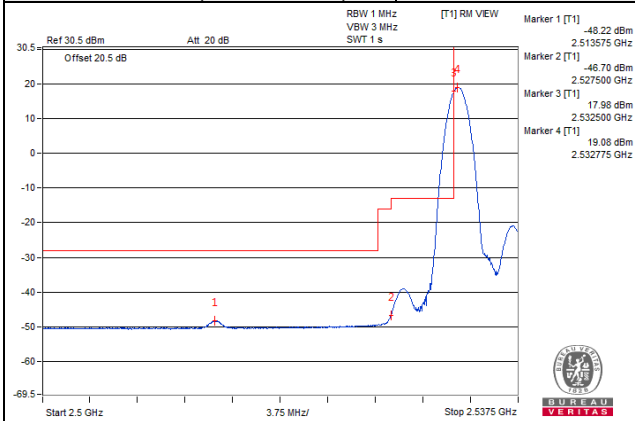

Channel Bandwidth: 5MHz

Channel 40040 (2535.0MHz)

1 RB / 0 RB Offset

Channel 40040 (2535.0MHz)

1 RB / 24 RB Offset