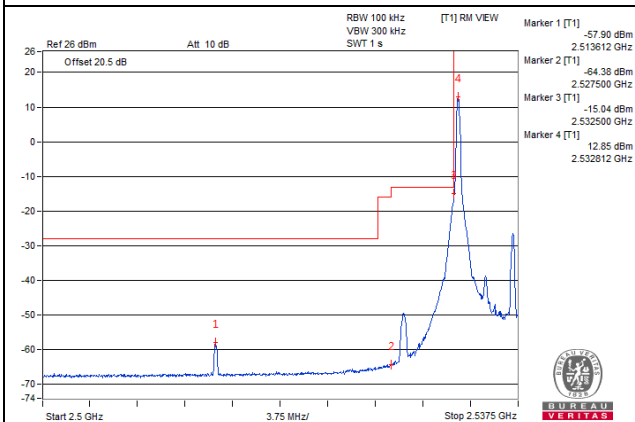

Channel 39715 (2502.5MHz)

25 RB / 0 RB Offset

Channel Bandwidth: 5MHz

Channel 40040 (2535.0MHz)

1 RB / 0 RB Offset

Channel 40040 (2535.0MHz)

1 RB / 24 RB Offset

Channel 40040 (2535.0MHz)