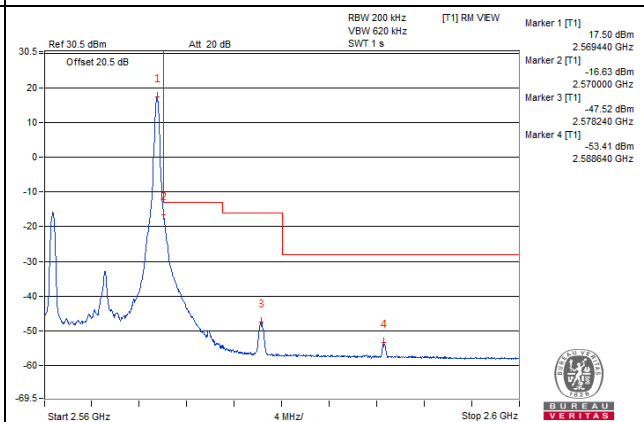

50 RB / 0 RB Offset

Channel Bandwidth: 10MHz

Channel 40340 (2565.0MHz)

1 RB / 0 RB Offset

Channel 40340 (2565.0MHz)

1 RB / 49 RB Offset

Channel 40340 (2565.0MHz)

50 RB / 0 RB Offset