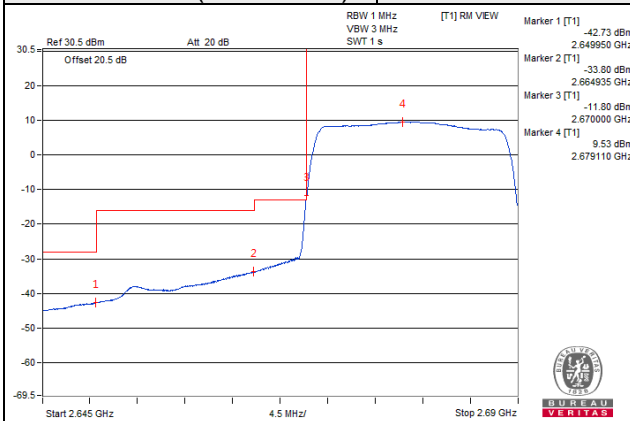

Channel Bandwidth: 20MHz

Channel 41490 (2680.0MHz)

1 RB / 0 RB Offset

Channel 41490 (2680.0MHz)

1 RB / 99 RB Offset

Channel 41490 (2680.0MHz)

100 RB / 0 RB Offset

Channel 41490 (2680.0MHz)

100 RB / 0 RB Offset