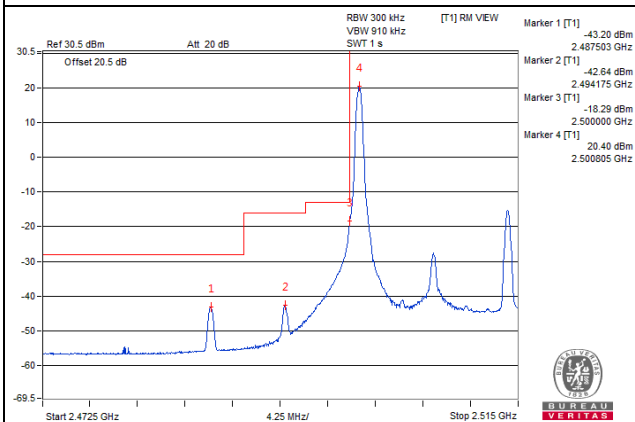

Channel 41540 (2685.0MHz) | 50 RB / 0 RB Offset

Channel 41540 (2685.0MHz) | 50 RB / 0 RB Offset

Channel Bandwidth: 15MHz

Channel 39765 (2507.5MHz)

1 RB / 0 RB Offset

Channel 39765 (2507.5MHz)

1 RB / 74 RB Offset