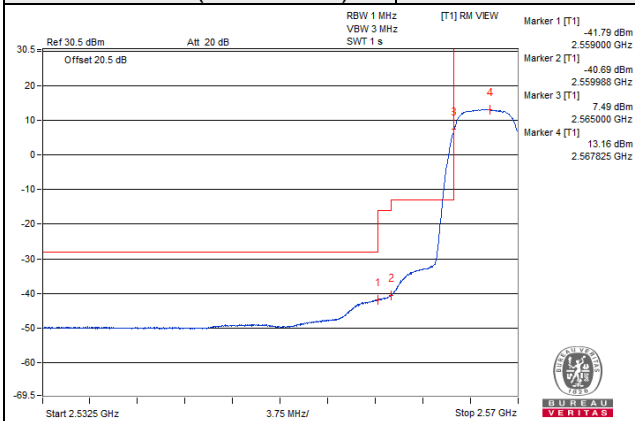

Channel 40365 (2567.5MHz)

25 RB / 0 RB Offset

Channel 40365 (2567.5MHz)

25 RB / 0 RB Offset