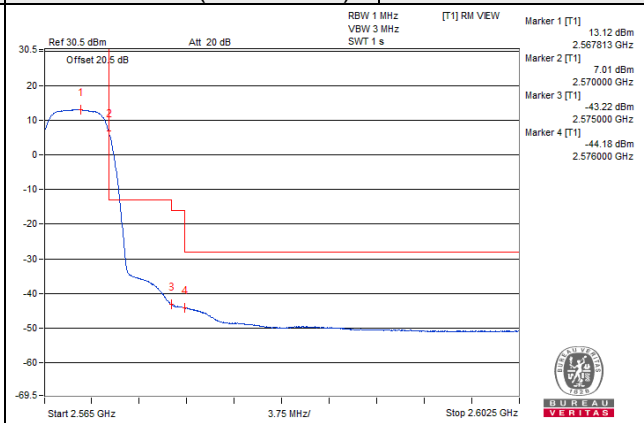

Channel 40365 (2567.5MHz)

1 RB / 0 RB Offset

Channel 40365 (2567.5MHz)

1 RB / 24 RB Offset

Channel 40365 (2567.5MHz)

25 RB / 0 RB Offset

Channel 40365 (2567.5MHz)

25 RB / 0 RB Offset

Channel Bandwidth: 5MHz

Channel 40915 (2622.5MHz)

1 RB / 0 RB Offset

Channel 40915 (2622.5MHz)

1 RB / 24 RB Offset

Channel 40915 (2622.5MHz)

25 RB / 0 RB Offset

Channel 40915 (2622.5MHz)