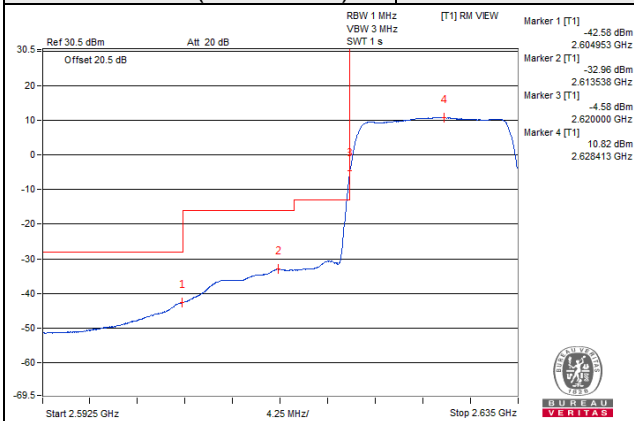

Channel 40965 (2627.5MHz)

75 RB / 0 RB Offset

Channel 40965 (2627.5MHz)

75 RB / 0 RB Offset