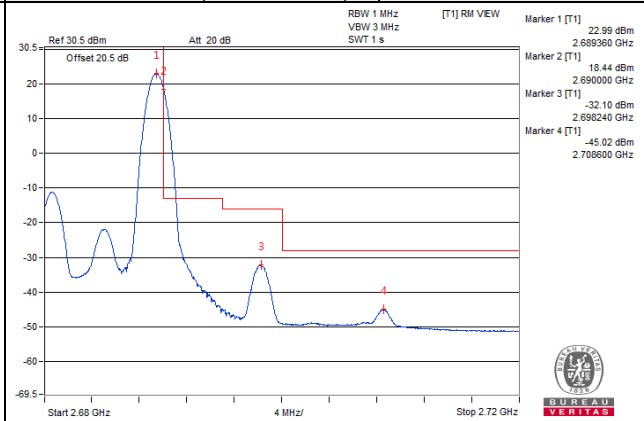

Channel 41240 (2655.0MHz)

50 RB / 0 RB Offset

Channel 41240 (2655.0MHz)

50 RB / 0 RB Offset

Channel Bandwidth: 10MHz

Channel 41540 (2685.0MHz) | 1 RB / 0 RB Offset

Channel 41540 (2685.0MHz) | 1 RB / 49 RB Offset