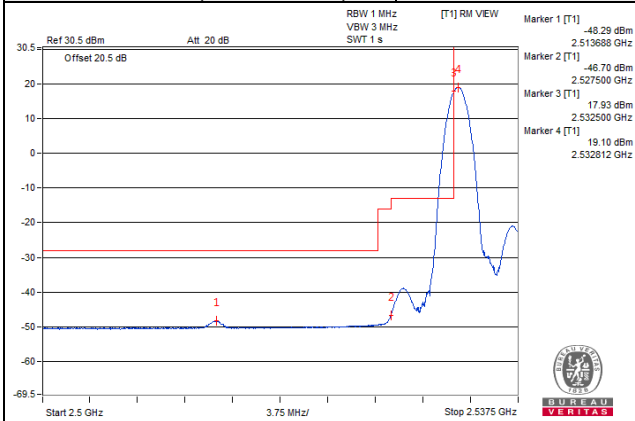

Channel 39715 (2502.5MHz)

25 RB / 0 RB Offset

Channel Bandwidth: 5MHz

Channel 40040 (2535.0MHz)

1 RB / 0 RB Offset

Channel 40040 (2535.0MHz)

1 RB / 24 RB Offset

Channel 40040 (2535.0MHz)