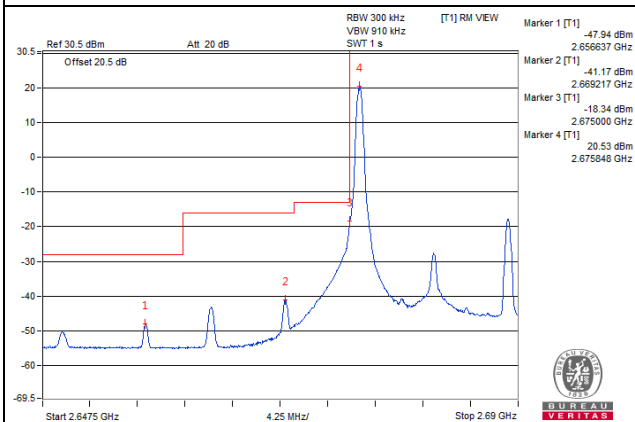

Channel Bandwidth: 15MHz

Channel 41515 (2682.5MHz) | 1 RB / 0 RB Offset

Channel 41515 (2682.5MHz) | 1 RB / 74 RB Offset