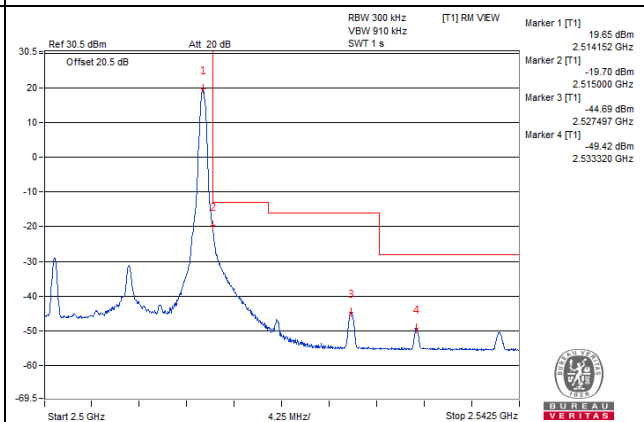

Channel 41540 (2685.0MHz) | 50 RB / 0 RB Offset

Channel 41540 (2685.0MHz) | 50 RB / 0 RB Offset

Channel Bandwidth: 15MHz

Channel 39765 (2507.5MHz)

1 RB / 0 RB Offset

Channel 39765 (2507.5MHz)

1 RB / 74 RB Offset