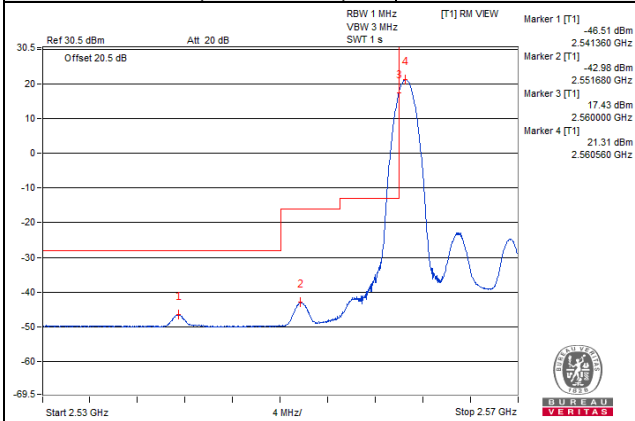

50 RB / 0 RB Offset

Channel Bandwidth: 10MHz

Channel 40340 (2565.0MHz)

1 RB / 0 RB Offset

Channel 40340 (2565.0MHz)

1 RB / 49 RB Offset

Channel 40340 (2565.0MHz)

50 RB / 0 RB Offset