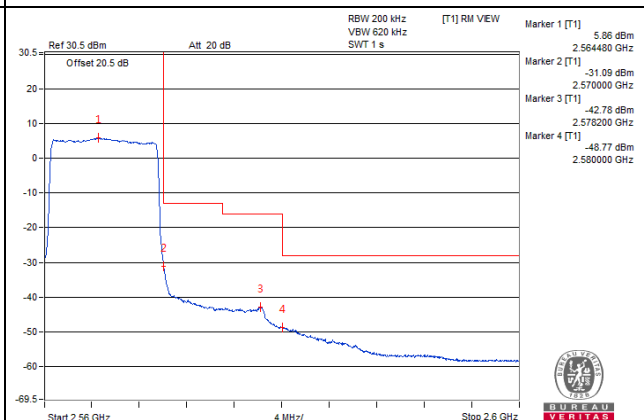

Channel Bandwidth: 10MHz

Channel 40340 (2565.0MHz)

1 RB / 0 RB Offset

Channel 40340 (2565.0MHz)

1 RB / 49 RB Offset

Channel 40340 (2565.0MHz)

50 RB / 0 RB Offset

Channel 40340 (2565.0MHz)

50 RB / 0 RB Offset