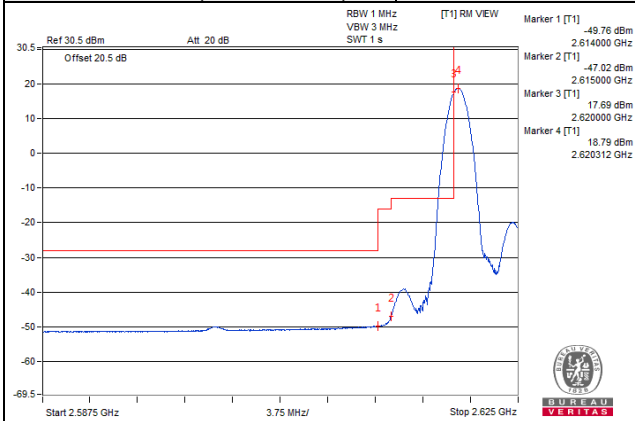

Channel Bandwidth: 5MHz

Channel 40915 (2622.5MHz)

1 RB / 0 RB Offset

Channel 40915 (2622.5MHz)

1 RB / 24 RB Offset