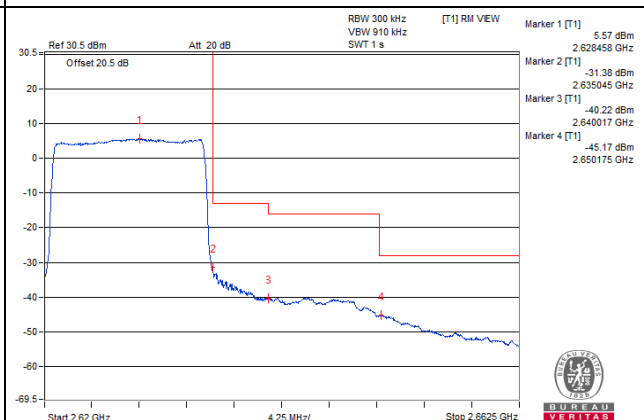

1 RB / 0 RB Offset

Channel 40965 (2627.5MHz)

1 RB / 74 RB Offset

Channel 40965 (2627.5MHz)

75 RB / 0 RB Offset

Channel 40965 (2627.5MHz)

75 RB / 0 RB Offset

Channel Bandwidth: 15MHz