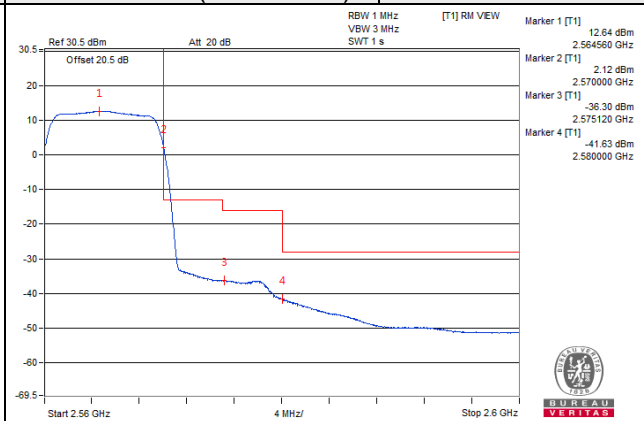

Channel Bandwidth: 10MHz

Channel 40340 (2565.0MHz)

1 RB / 0 RB Offset

Channel 40340 (2565.0MHz)

1 RB / 49 RB Offset

Channel 40340 (2565.0MHz)

50 RB / 0 RB Offset

Channel 40340 (2565.0MHz)

50 RB / 0 RB Offset