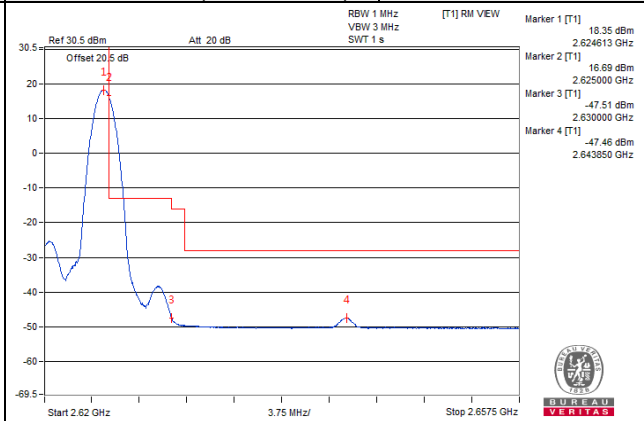

Channel Bandwidth: 5MHz

Channel 40915 (2622.5MHz)

1 RB / 0 RB Offset

Channel 40915 (2622.5MHz)

1 RB / 24 RB Offset