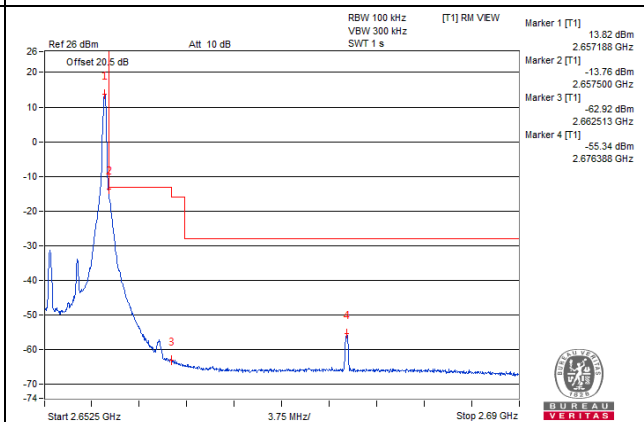

25 RB / 0 RB Offset

Channel Bandwidth: 5MHz

Channel 41240 (2655.0MHz)

1 RB / 0 RB Offset

Channel 41240 (2655.0MHz)

1 RB / 24 RB Offset

Channel 41240 (2655.0MHz)

25 RB / 0 RB Offset