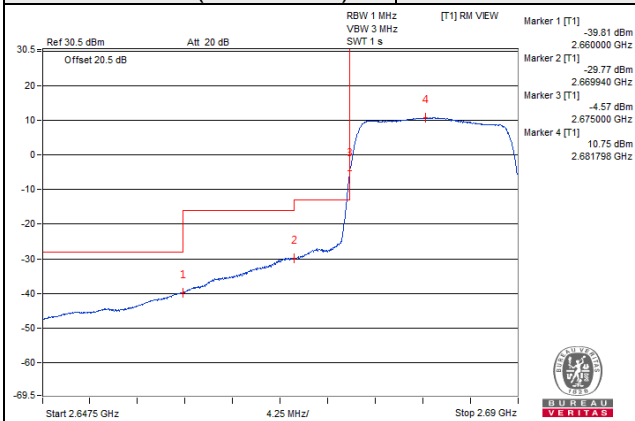

1 RB / 74 RB Offset

Channel 41240 (2655.0MHz)

75 RB / 0 RB Offset

Channel 41240 (2655.0MHz)

75 RB / 0 RB Offset

Channel Bandwidth: 15MHz

Channel 41515 (2682.5MHz) | 1 RB / 0 RB Offset

Channel 41515 (2682.5MHz) | 1 RB / 74 RB Offset

Channel 41515 (2682.5MHz) | 75 RB / 0 RB Offset

Channel 41515 (2682.5MHz) | 75 RB / 0 RB Offset

Channel Bandwidth: 20MHz

Channel 39790 (2510.0MHz) 1 RB / 0 RB Offset

Channel 39790 (2510.0MHz) 1 RB / 99 RB Offset