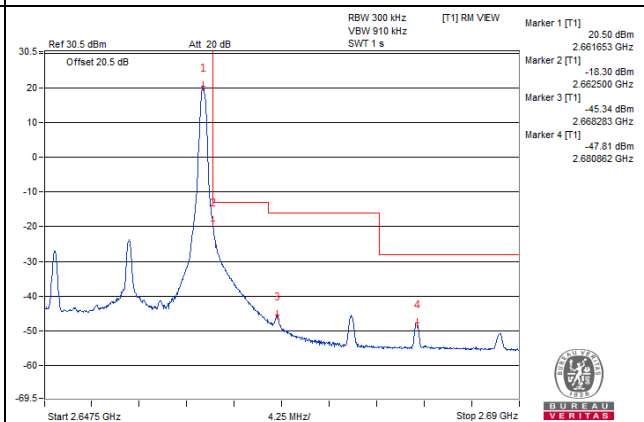

Channel Bandwidth: 15MHz

Channel 41240 (2655.0MHz)

1 RB / 0 RB Offset

Channel 41240 (2655.0MHz)

1 RB / 74 RB Offset