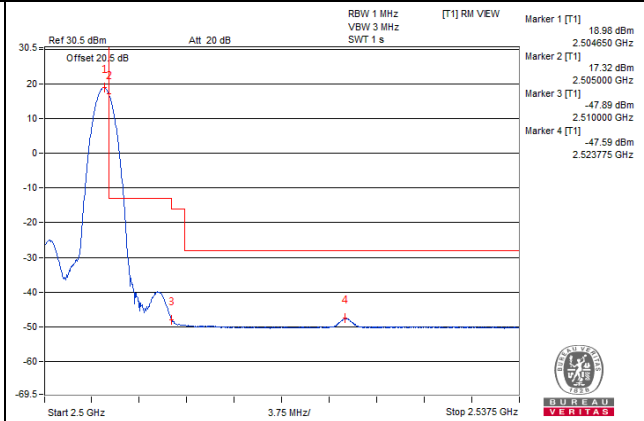

Chain 2 / QPSK

Channel Bandwidth: 5MHz

Channel 39715 (2502.5MHz)

1 RB / 0 RB Offset

Channel 39715 (2502.5MHz)

1 RB / 24 RB Offset