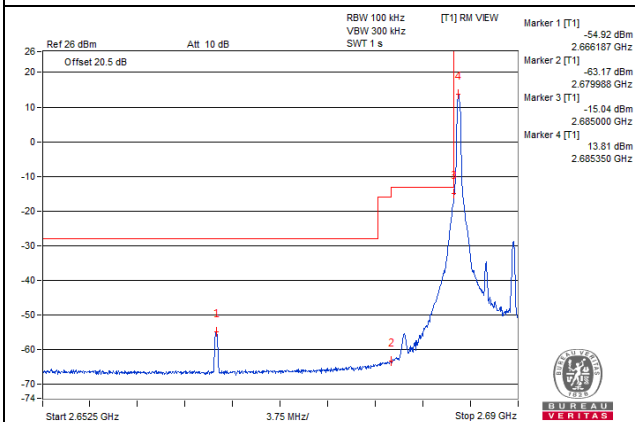

Channel 41240 (2655.0MHz)

25 RB / 0 RB Offset

Channel Bandwidth: 5MHz

Channel 41565 (2687.5MHz)

1 RB / 0 RB Offset

Channel 41565 (2687.5MHz)

1 RB / 24 RB Offset

Channel 41565 (2687.5MHz)