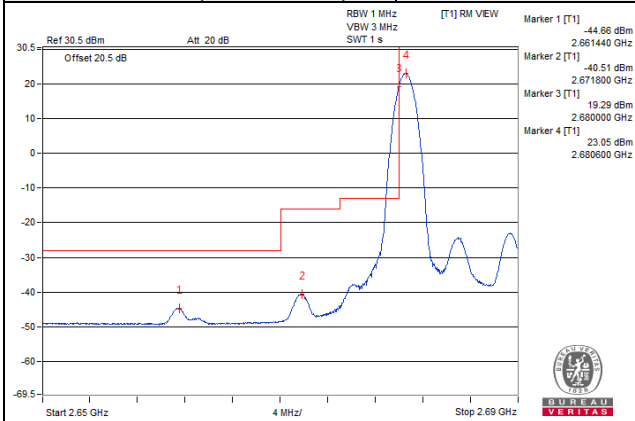

1 RB / 49 RB Offset

Channel 41240 (2655.0MHz)

50 RB / 0 RB Offset

Channel 41240 (2655.0MHz)

50 RB / 0 RB Offset

Channel Bandwidth: 10MHz

Channel 41540 (2685.0MHz) | 1 RB / 0 RB Offset

Channel 41540 (2685.0MHz) | 1 RB / 49 RB Offset