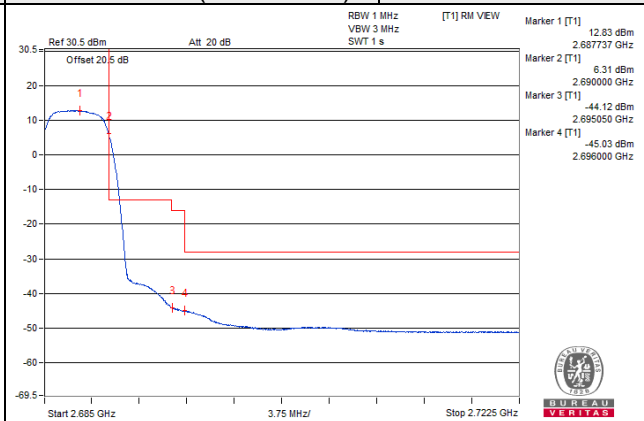

1 RB / 0 RB Offset

Channel 41565 (2687.5MHz)

1 RB / 24 RB Offset

Channel 41565 (2687.5MHz)

25 RB / 0 RB Offset

Channel 41565 (2687.5MHz)

25 RB / 0 RB Offset

Channel Bandwidth: 10MHz