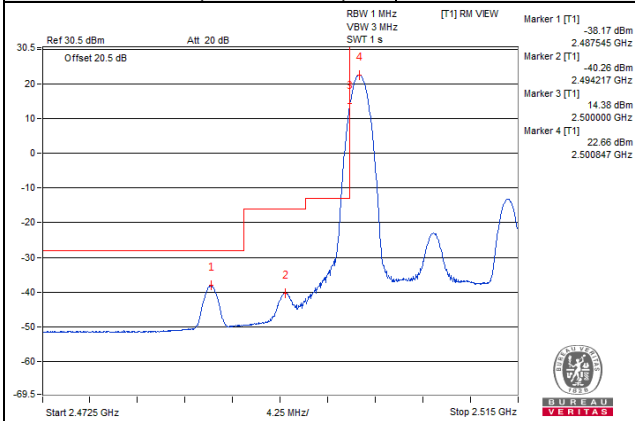

Channel 41540 (2685.0MHz) | 50 RB / 0 RB Offset

Channel 41540 (2685.0MHz) | 50 RB / 0 RB Offset

Channel Bandwidth: 15MHz

Channel 39765 (2507.5MHz)

1 RB / 0 RB Offset

Channel 39765 (2507.5MHz)

1 RB / 74 RB Offset