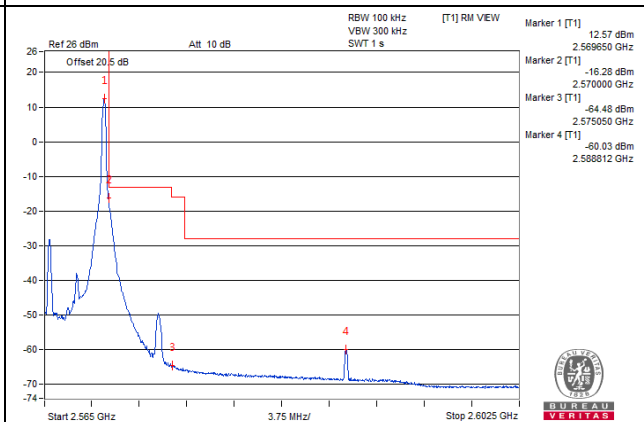

25 RB / 0 RB Offset

Channel 40040 (2535.0MHz)

25 RB / 0 RB Offset

Channel Bandwidth: 5MHz

Channel 40365 (2567.5MHz)

1 RB / 0 RB Offset

Channel 40365 (2567.5MHz)

1 RB / 24 RB Offset