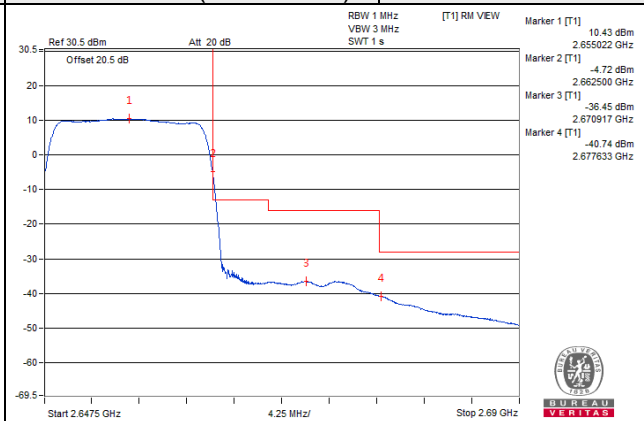

1 RB / 74 RB Offset

Channel 41240 (2655.0MHz)

75 RB / 0 RB Offset

Channel 41240 (2655.0MHz)

75 RB / 0 RB Offset

Channel Bandwidth: 15MHz

Channel 41515 (2682.5MHz) | 1 RB / 0 RB Offset

Channel 41515 (2682.5MHz) | 1 RB / 74 RB Offset

Channel 41515 (2682.5MHz) | 75 RB / 0 RB Offset

Channel 41515 (2682.5MHz) | 75 RB / 0 RB Offset

Channel Bandwidth: 20MHz

Channel 39790 (2510.0MHz) 1 RB / 0 RB Offset

Channel 39790 (2510.0MHz) 1 RB / 99 RB Offset