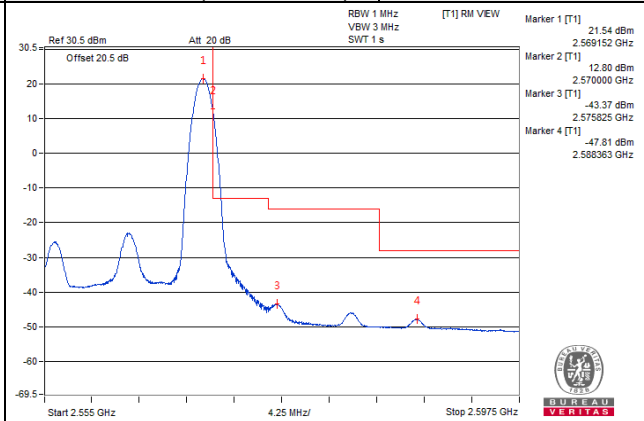

Channel Bandwidth: 15MHz

Channel 40315 (2562.5MHz)

1 RB / 0 RB Offset

Channel 40315 (2562.5MHz)

1 RB / 74 RB Offset