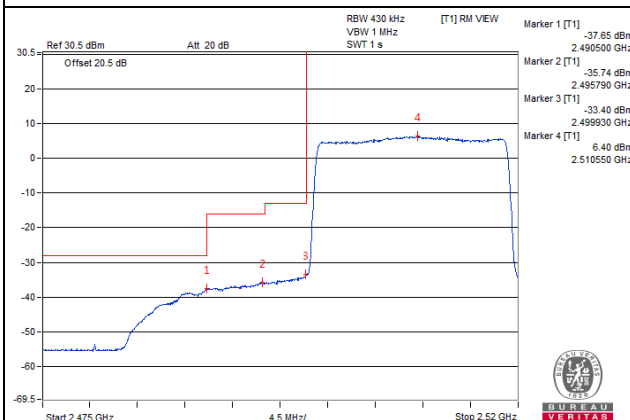

Channel Bandwidth: 20MHz

Channel 39790 (2510.0MHz) | 1 RB / 0 RB Offset

Channel 39790 (2510.0MHz) | 1 RB / 99 RB Offset

Channel 39790 (2510.0MHz) | 100 RB / 0 RB Offset

Channel 39790 (2510.0MHz) | 100 RB / 0 RB Offset