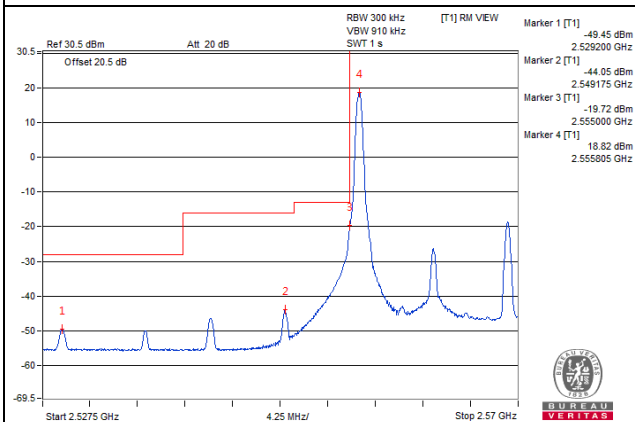

Channel Bandwidth: 15MHz

Channel 40315 (2562.5MHz)

1 RB / 0 RB Offset

Channel 40315 (2562.5MHz)

1 RB / 74 RB Offset