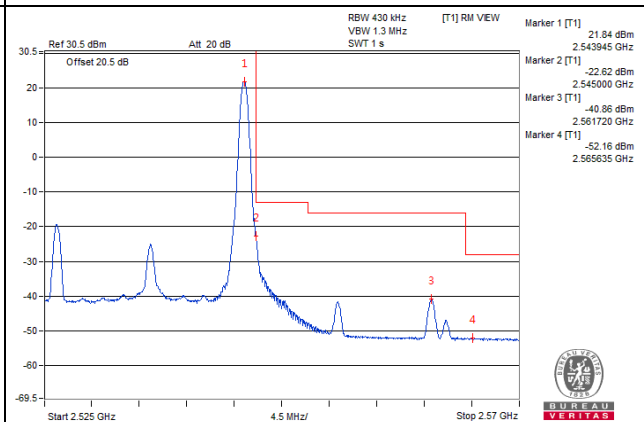

Channel Bandwidth: 20MHz

Channel 40040 (2535.0MHz)

1 RB / 0 RB Offset

Channel 40040 (2535.0MHz)

1 RB / 99 RB Offset

Channel 40040 (2535.0MHz)

100 RB / 0 RB Offset

Channel 40040 (2535.0MHz)

100 RB / 0 RB Offset