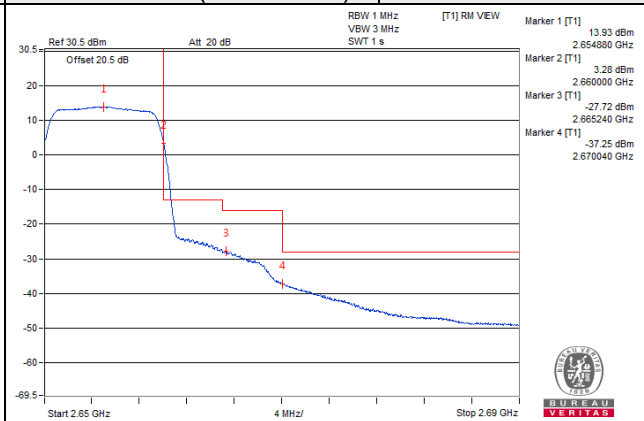

Channel Bandwidth: 10MHz

Channel 41240 (2655.0MHz)

1 RB / 0 RB Offset

Channel 41240 (2655.0MHz)

1 RB / 49 RB Offset

Channel 41240 (2655.0MHz)

50 RB / 0 RB Offset

Channel 41240 (2655.0MHz)

50 RB / 0 RB Offset