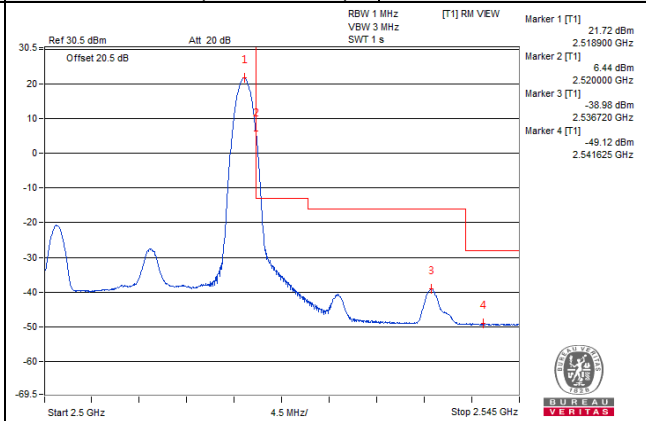

Channel Bandwidth: 20MHz

Channel 39790 (2510.0MHz) | 1 RB / 0 RB Offset

Channel 39790 (2510.0MHz) | 1 RB / 99 RB Offset