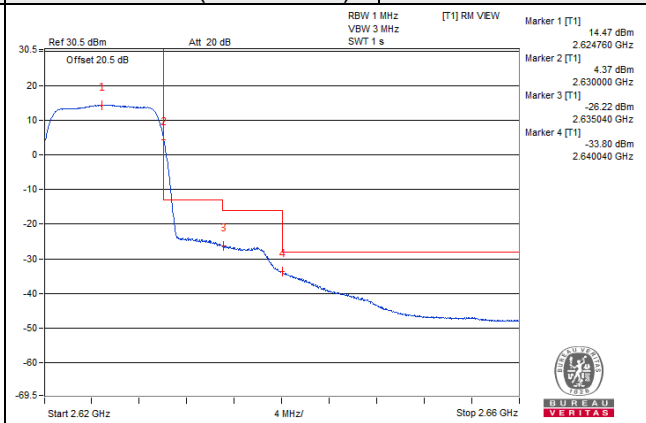

Channel Bandwidth: 10MHz

Channel 40940 (2625.0MHz)

1 RB / 0 RB Offset

Channel 40940 (2625.0MHz)

1 RB / 49 RB Offset

Channel 40940 (2625.0MHz)

50 RB / 0 RB Offset

Channel 40940 (2625.0MHz)

50 RB / 0 RB Offset