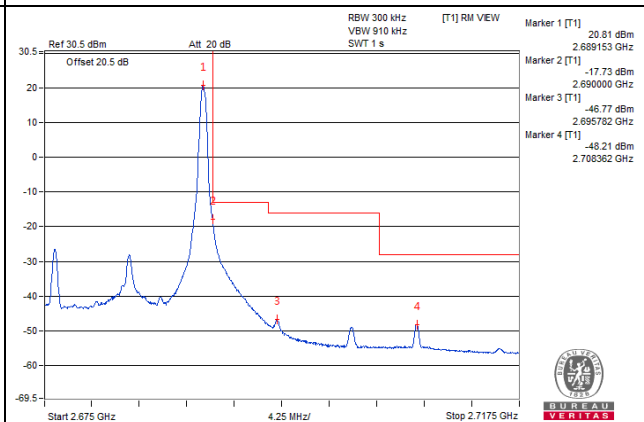

1 RB / 74 RB Offset

Channel 41240 (2655.0MHz)

75 RB / 0 RB Offset

Channel 41240 (2655.0MHz)

75 RB / 0 RB Offset

Channel Bandwidth: 15MHz

Channel 41515 (2682.5MHz) | 1 RB / 0 RB Offset

Channel 41515 (2682.5MHz) | 1 RB / 74 RB Offset

Channel 41515 (2682.5MHz) | 75 RB / 0 RB Offset

Channel 41515 (2682.5MHz) | 75 RB / 0 RB Offset

Channel Bandwidth: 20MHz

Channel 39790 (2510.0MHz) 1 RB / 0 RB Offset

Channel 39790 (2510.0MHz) 1 RB / 99 RB Offset