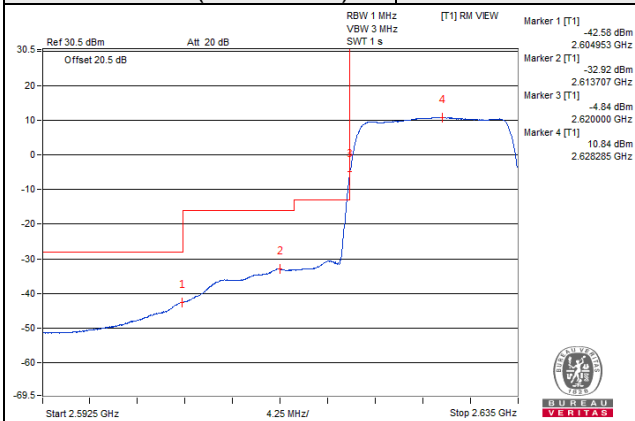

1 RB / 0 RB Offset

Channel 40965 (2627.5MHz)

1 RB / 74 RB Offset

Channel 40965 (2627.5MHz)

75 RB / 0 RB Offset

Channel 40965 (2627.5MHz)

75 RB / 0 RB Offset

Channel Bandwidth: 15MHz