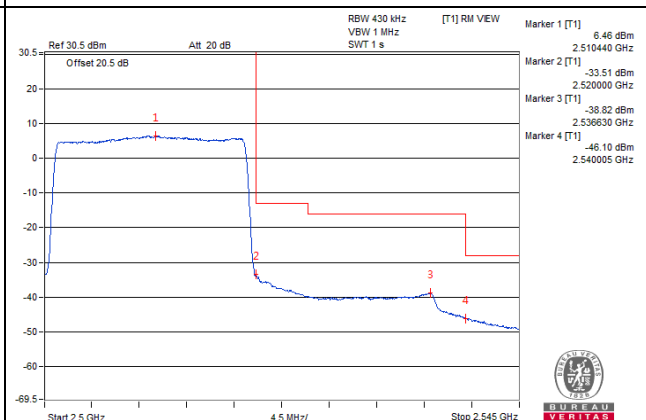

Channel Bandwidth: 20MHz

Channel 39790 (2510.0MHz) | 1 RB / 0 RB Offset

Channel 39790 (2510.0MHz) | 1 RB / 99 RB Offset

Channel 39790 (2510.0MHz) | 100 RB / 0 RB Offset

Channel 39790 (2510.0MHz) | 100 RB / 0 RB Offset

Channel Bandwidth: 20MHz

Channel 40040 (2535.0MHz)

1 RB / 0 RB Offset

Channel 40040 (2535.0MHz)

1 RB / 99 RB Offset

Channel 40040 (2535.0MHz)

100 RB / 0 RB Offset

Channel 40040 (2535.0MHz)