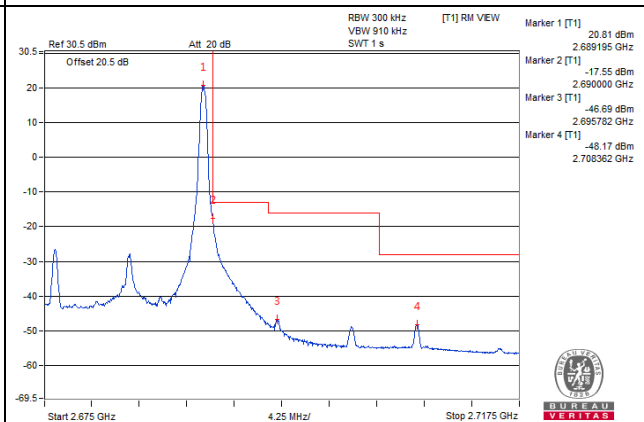

Channel Bandwidth: 15MHz

Channel 41515 (2682.5MHz) | 1 RB / 0 RB Offset

Channel 41515 (2682.5MHz) | 1 RB / 74 RB Offset