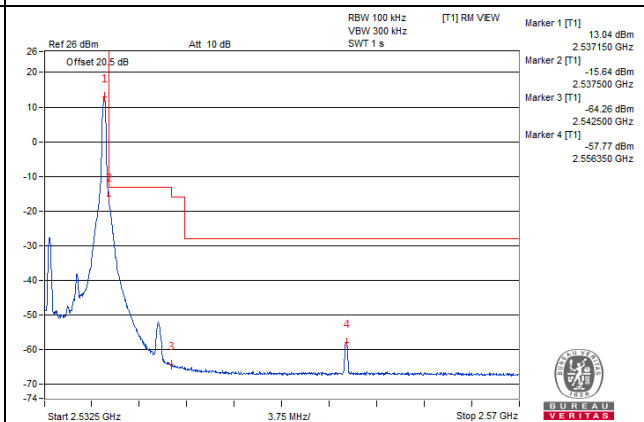

Channel Bandwidth: 5MHz

Channel 40040 (2535.0MHz)

1 RB / 0 RB Offset

Channel 40040 (2535.0MHz)

1 RB / 24 RB Offset