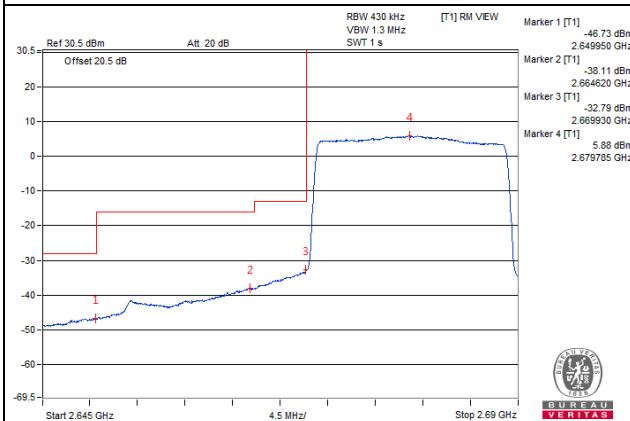

100 RB / 0 RB Offset

Channel Bandwidth: 20MHz

Channel 41490 (2680.0MHz) | 1 RB / 0 RB Offset

Channel 41490 (2680.0MHz) | 1 RB / 99 RB Offset

Channel 41490 (2680.0MHz) | 100 RB / 0 RB Offset

Channel 41490 (2680.0MHz) | 100 RB / 0 RB Offset