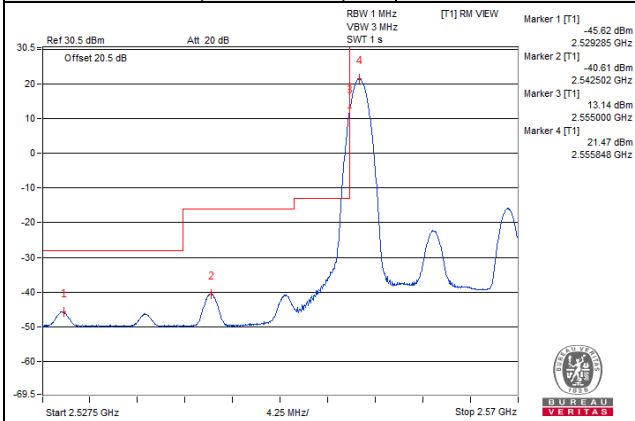

Channel 40040 (2535.0MHz)

75 RB / 0 RB Offset

Channel Bandwidth: 15MHz

Channel 40315 (2562.5MHz)

1 RB / 0 RB Offset

Channel 40315 (2562.5MHz)

1 RB / 74 RB Offset

Channel 40315 (2562.5MHz)