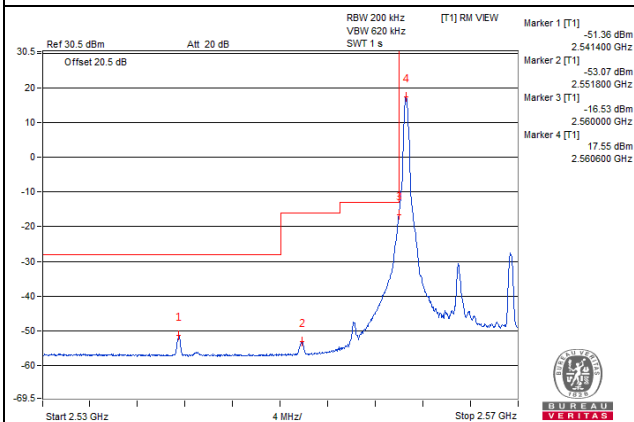

Channel 40040 (2535.0MHz)

50 RB / 0 RB Offset

Channel Bandwidth: 10MHz

Channel 40340 (2565.0MHz)

1 RB / 0 RB Offset

Channel 40340 (2565.0MHz)

1 RB / 49 RB Offset

Channel 40340 (2565.0MHz)