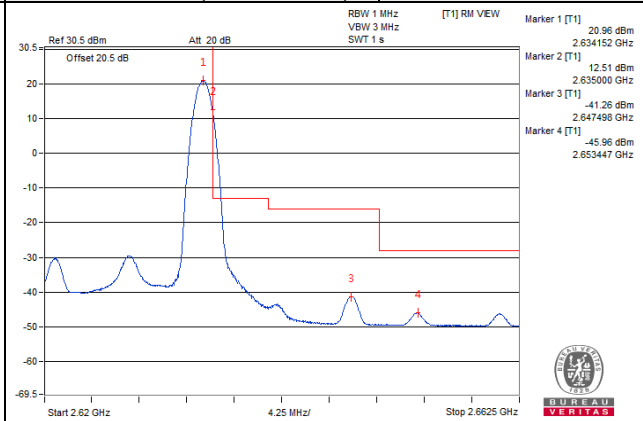

75 RB / 0 RB Offset

Channel 40315 (2562.5MHz)

75 RB / 0 RB Offset

Channel Bandwidth: 15MHz

Channel 40965 (2627.5MHz)

1 RB / 0 RB Offset

Channel 40965 (2627.5MHz)

1 RB / 74 RB Offset