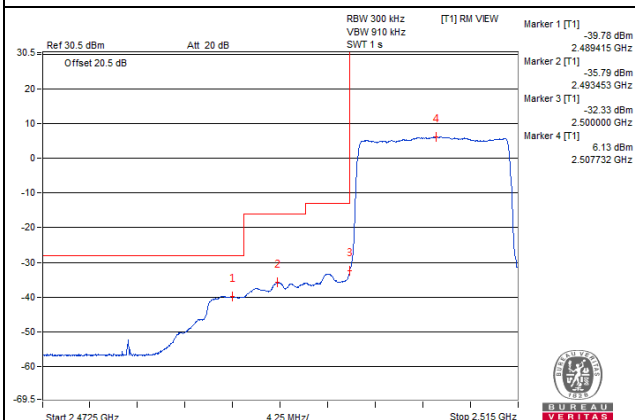

Channel 39765 (2507.5MHz)

75 RB / 0 RB Offset

Channel 39765 (2507.5MHz)

75 RB / 0 RB Offset