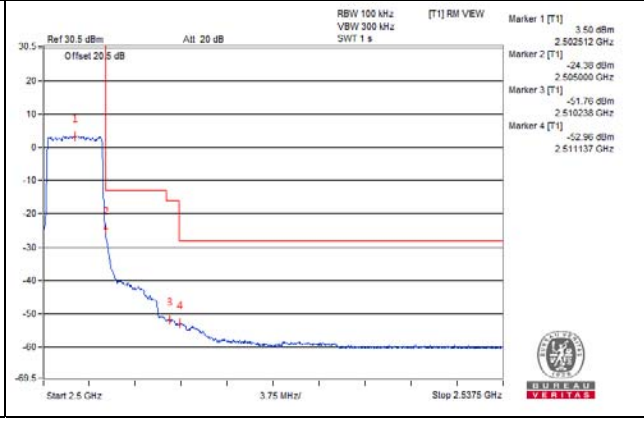

Channel 39715 (2502.5MHz)

1 RB / 24 RB Offset

Channel 39715 (2502.5MHz)

25 RB / 0 RB Offset

Channel 39715 (2502.5MHz)

25 RB / 0 RB Offset

Channel Bandwidth: 5MHz

Channel 40040 (2535.0MHz)