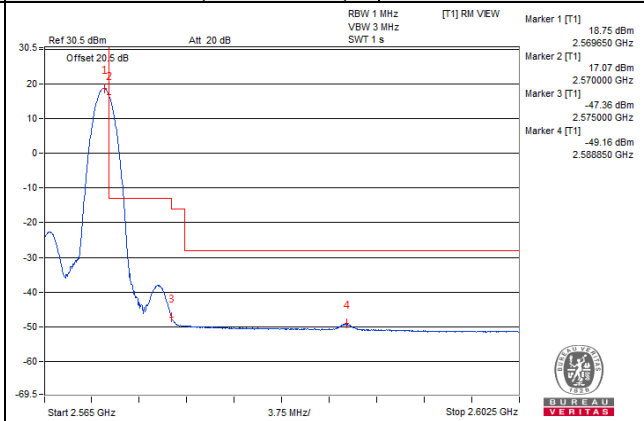

25 RB / 0 RB Offset

Channel 40040 (2535.0MHz)

25 RB / 0 RB Offset

Channel Bandwidth: 5MHz

Channel 40365 (2567.5MHz)

1 RB / 0 RB Offset

Channel 40365 (2567.5MHz)

1 RB / 24 RB Offset