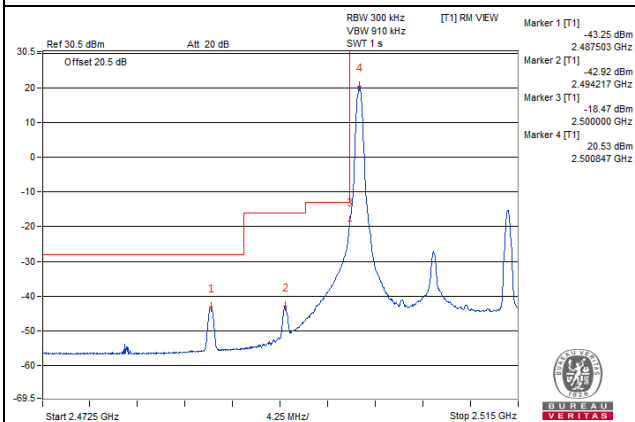

Channel Bandwidth: 15MHz

Channel 39765 (2507.5MHz)

1 RB / 0 RB Offset

Channel 39765 (2507.5MHz)

1 RB / 74 RB Offset

Channel 39765 (2507.5MHz)

75 RB / 0 RB Offset

Channel 39765 (2507.5MHz)

75 RB / 0 RB Offset