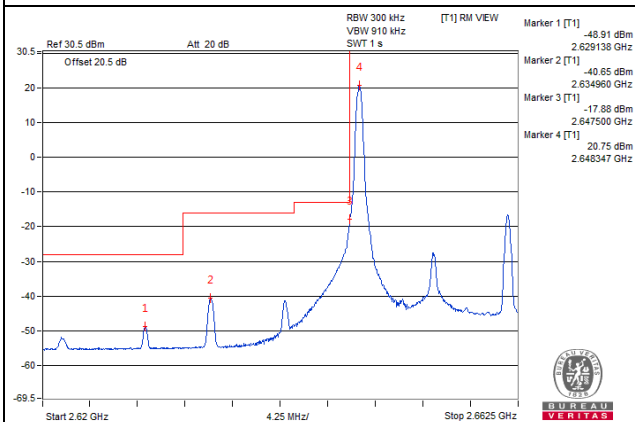

Channel Bandwidth: 15MHz

Channel 41240 (2655.0MHz)

1 RB / 0 RB Offset

Channel 41240 (2655.0MHz)

1 RB / 74 RB Offset