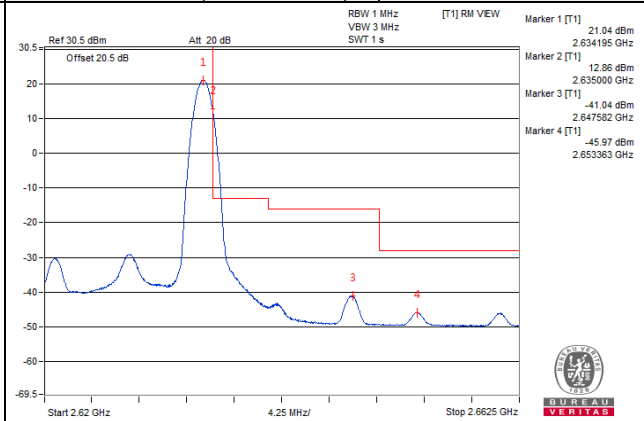

Channel Bandwidth: 15MHz

Channel 40965 (2627.5MHz)

1 RB / 0 RB Offset

Channel 40965 (2627.5MHz)

1 RB / 74 RB Offset