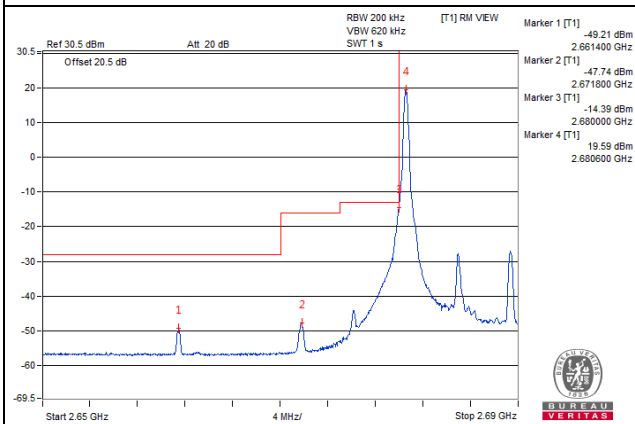

Channel 41240 (2655.0MHz)

50 RB / 0 RB Offset

Channel 41240 (2655.0MHz)

50 RB / 0 RB Offset

Channel Bandwidth: 10MHz

Channel 41540 (2685.0MHz) | 1 RB / 0 RB Offset

Channel 41540 (2685.0MHz) | 1 RB / 49 RB Offset