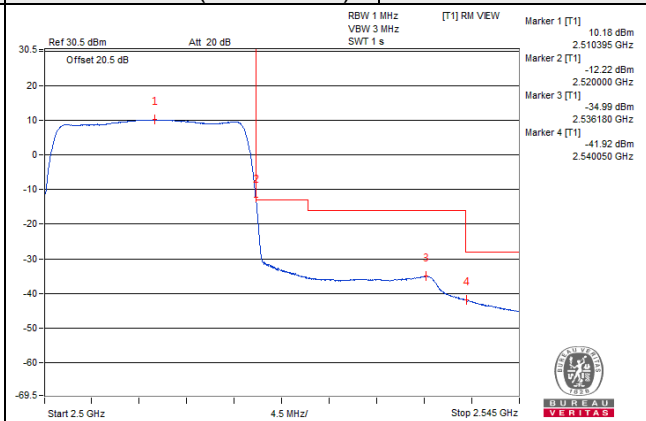

Channel Bandwidth: 20MHz

Channel 39790 (2510.0MHz) | 1 RB / 0 RB Offset

Channel 39790 (2510.0MHz) | 1 RB / 99 RB Offset

Channel 39790 (2510.0MHz) | 100 RB / 0 RB Offset

Channel 39790 (2510.0MHz) | 100 RB / 0 RB Offset