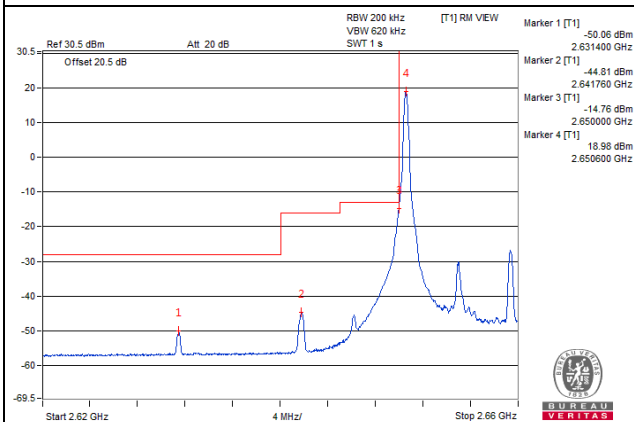

Channel Bandwidth: 10MHz

Channel 41240 (2655.0MHz)

1 RB / 0 RB Offset

Channel 41240 (2655.0MHz)

1 RB / 49 RB Offset

Channel 41240 (2655.0MHz)

50 RB / 0 RB Offset

Channel 41240 (2655.0MHz)

50 RB / 0 RB Offset