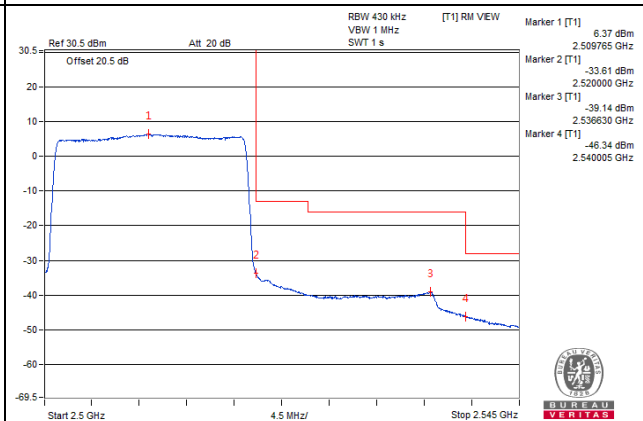

Channel 41515 (2682.5MHz) | 75 RB / 0 RB Offset

Channel 41515 (2682.5MHz) | 75 RB / 0 RB Offset

Channel Bandwidth: 20MHz

Channel 39790 (2510.0MHz) 1 RB / 0 RB Offset

Channel 39790 (2510.0MHz) 1 RB / 99 RB Offset

Channel 39790 (2510.0MHz) 100 RB / 0 RB Offset

Channel 39790 (2510.0MHz) 100 RB / 0 RB Offset

Channel Bandwidth: 20MHz

Channel 40040 (2535.0MHz) | 1 RB / 0 RB Offset

Channel 40040 (2535.0MHz) | 1 RB / 99 RB Offset