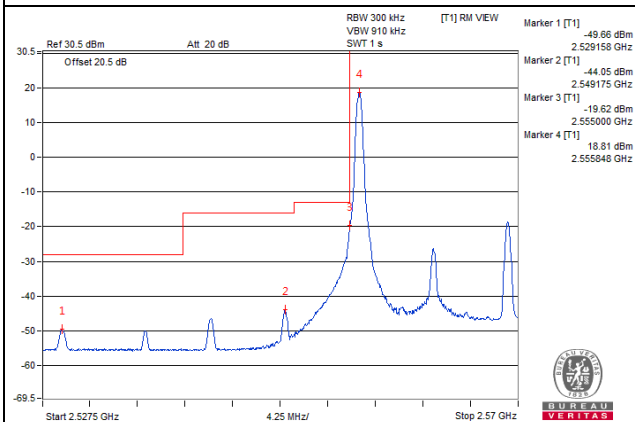

Channel 40040 (2535.0MHz)

75 RB / 0 RB Offset

Channel Bandwidth: 15MHz

Channel 40315 (2562.5MHz)

1 RB / 0 RB Offset

Channel 40315 (2562.5MHz)

1 RB / 74 RB Offset

Channel 40315 (2562.5MHz)