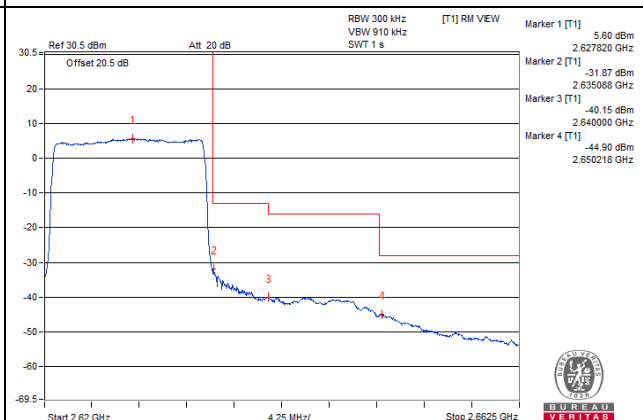

Channel 40965 (2627.5MHz)

75 RB / 0 RB Offset

Channel 40965 (2627.5MHz)

75 RB / 0 RB Offset