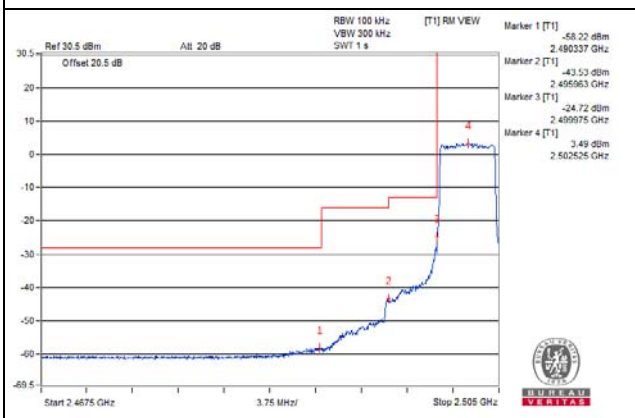

Channel 39715 (2502.5MHz)

25 RB / 0 RB Offset

Channel 39715 (2502.5MHz)

25 RB / 0 RB Offset