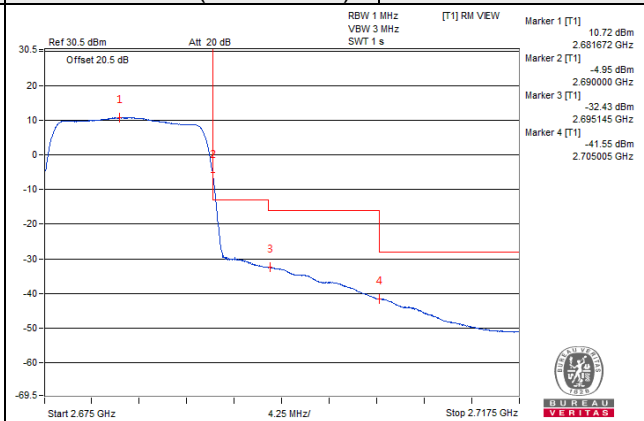

Channel Bandwidth: 15MHz

Channel 41515 (2682.5MHz) | 1 RB / 0 RB Offset

Channel 41515 (2682.5MHz) | 1 RB / 74 RB Offset

Channel 41515 (2682.5MHz) | 75 RB / 0 RB Offset

Channel 41515 (2682.5MHz) | 75 RB / 0 RB Offset