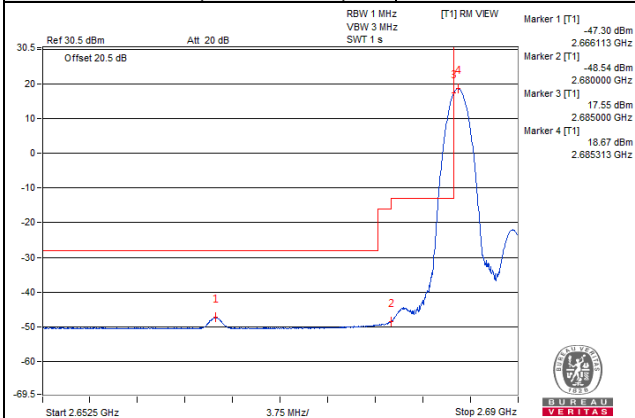

Channel Bandwidth: 5MHz

Channel 41565 (2687.5MHz)

1 RB / 0 RB Offset

Channel 41565 (2687.5MHz)

1 RB / 24 RB Offset