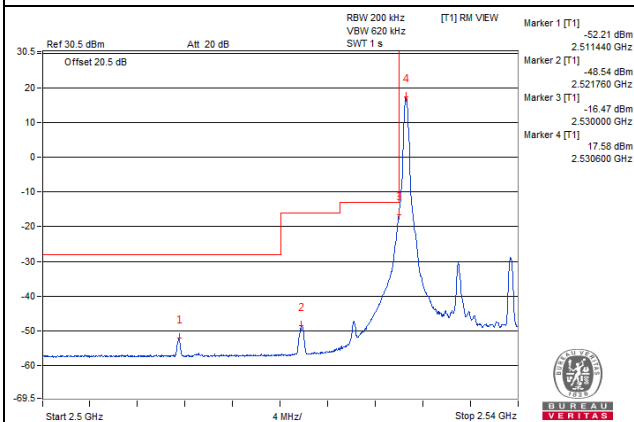

Channel Bandwidth: 10MHz

Channel 40040 (2535.0MHz)

1 RB / 0 RB Offset

Channel 40040 (2535.0MHz)

1 RB / 49 RB Offset

Channel 40040 (2535.0MHz)

50 RB / 0 RB Offset

Channel 40040 (2535.0MHz)

50 RB / 0 RB Offset