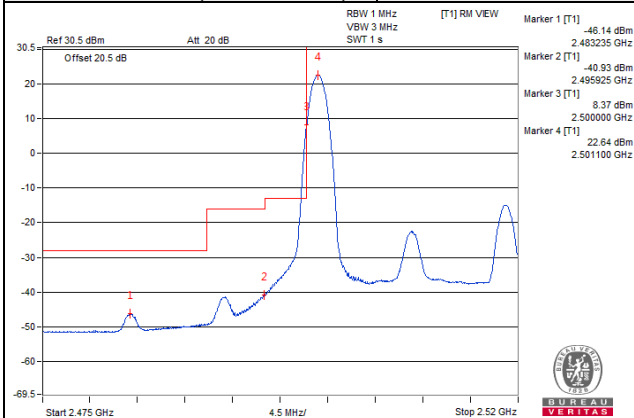

Channel 41515 (2682.5MHz) | 75 RB / 0 RB Offset

Channel 41515 (2682.5MHz) | 75 RB / 0 RB Offset

Channel Bandwidth: 20MHz

Channel 39790 (2510.0MHz) 1 RB / 0 RB Offset

Channel 39790 (2510.0MHz) 1 RB / 99 RB Offset

Channel 39790 (2510.0MHz) 100 RB / 0 RB Offset

Channel 39790 (2510.0MHz) 100 RB / 0 RB Offset

Channel Bandwidth: 20MHz

Channel 40040 (2535.0MHz) | 1 RB / 0 RB Offset

Channel 40040 (2535.0MHz) | 1 RB / 99 RB Offset