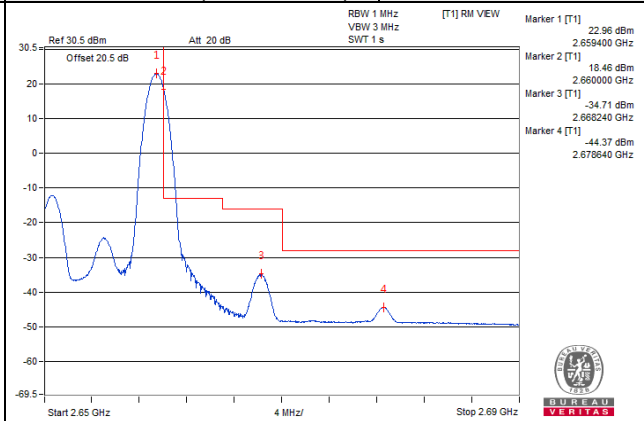

Channel Bandwidth: 10MHz

Channel 41240 (2655.0MHz)

1 RB / 0 RB Offset

Channel 41240 (2655.0MHz)

1 RB / 49 RB Offset

Channel 41240 (2655.0MHz)

50 RB / 0 RB Offset

Channel 41240 (2655.0MHz)

50 RB / 0 RB Offset