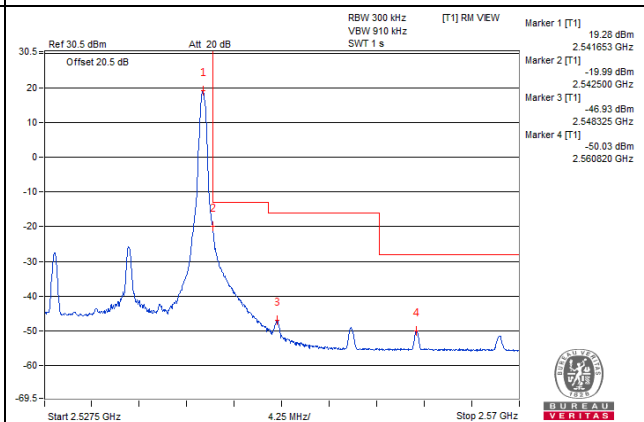

Channel Bandwidth: 15MHz

Channel 40040 (2535.0MHz)

1 RB / 0 RB Offset

Channel 40040 (2535.0MHz)

1 RB / 74 RB Offset