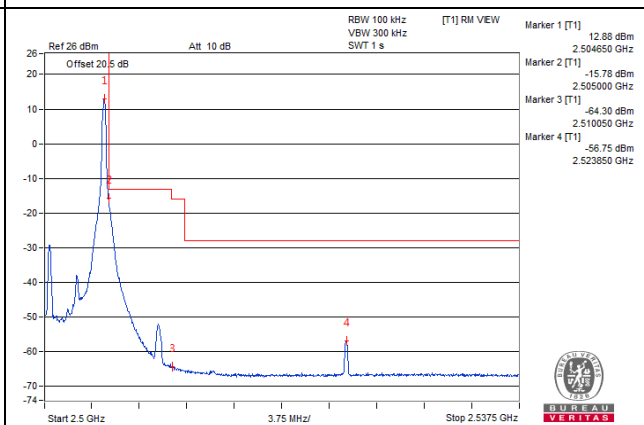

Chain 3 / QPSK

Channel Bandwidth: 5MHz

Channel 39715 (2502.5MHz)

1 RB / 0 RB Offset

Channel 39715 (2502.5MHz)

1 RB / 24 RB Offset

Channel 39715 (2502.5MHz)

25 RB / 0 RB Offset