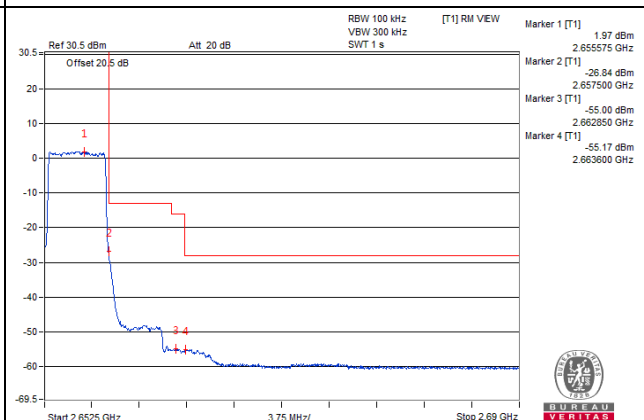

Channel 41240 (2655.0MHz)

1 RB / 24 RB Offset

Channel 41240 (2655.0MHz)

25 RB / 0 RB Offset

Channel 41240 (2655.0MHz)

25 RB / 0 RB Offset

Channel Bandwidth: 5MHz

Channel 41565 (2687.5MHz)