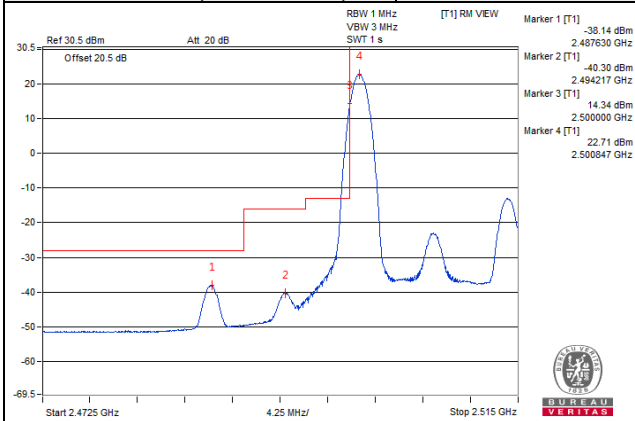

Channel Bandwidth: 15MHz

Channel 39765 (2507.5MHz)

1 RB / 0 RB Offset

Channel 39765 (2507.5MHz)

1 RB / 74 RB Offset

Channel 39765 (2507.5MHz)

75 RB / 0 RB Offset

Channel 39765 (2507.5MHz)

75 RB / 0 RB Offset