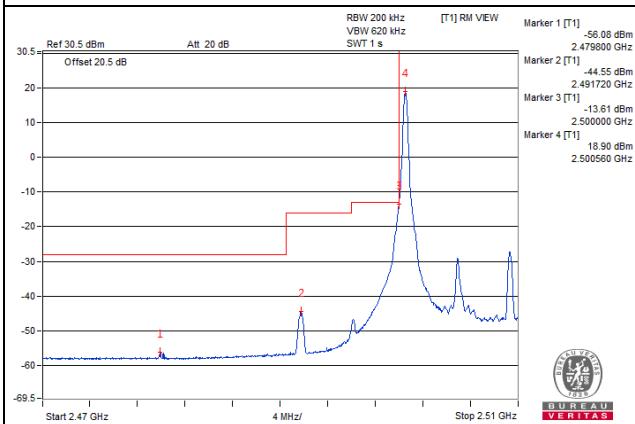

25 RB / 0 RB Offset

Channel 41565 (2687.5MHz)

25 RB / 0 RB Offset

Channel Bandwidth: 10MHz

Channel 39740 (2505.0MHz), 1 RB / 0 RB Offset

Channel 39740 (2505.0MHz), 1 RB / 49 RB Offset

Channel 39740 (2505.0MHz), 50 RB / 0 RB Offset