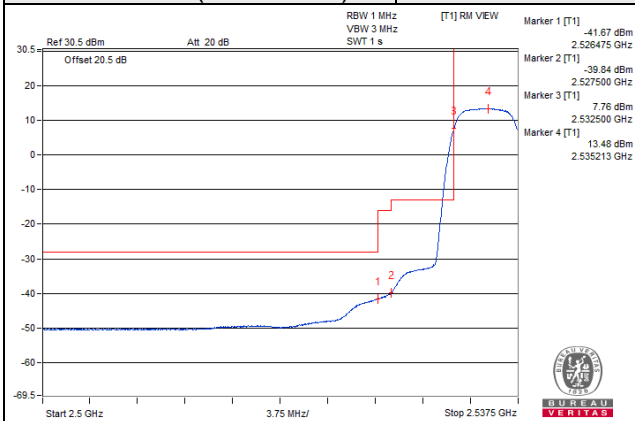

Channel Bandwidth: 5MHz

Channel 40040 (2535.0MHz)

1 RB / 0 RB Offset

Channel 40040 (2535.0MHz)

1 RB / 24 RB Offset

Channel 40040 (2535.0MHz)

25 RB / 0 RB Offset

Channel 40040 (2535.0MHz)

25 RB / 0 RB Offset