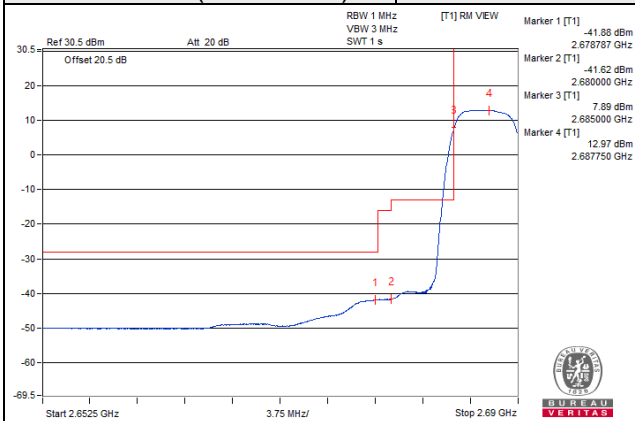

Channel 41565 (2687.5MHz)

25 RB / 0 RB Offset

Channel 41565 (2687.5MHz)

25 RB / 0 RB Offset