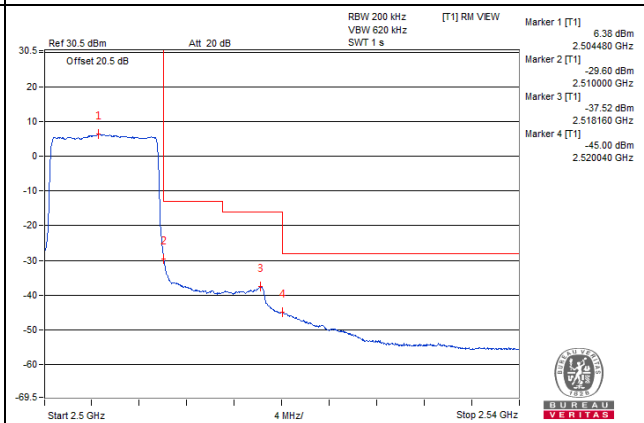

Channel 39740 (2505.0MHz), 50 RB / 0 RB Offset

Channel 39740 (2505.0MHz), 50 RB / 0 RB Offset