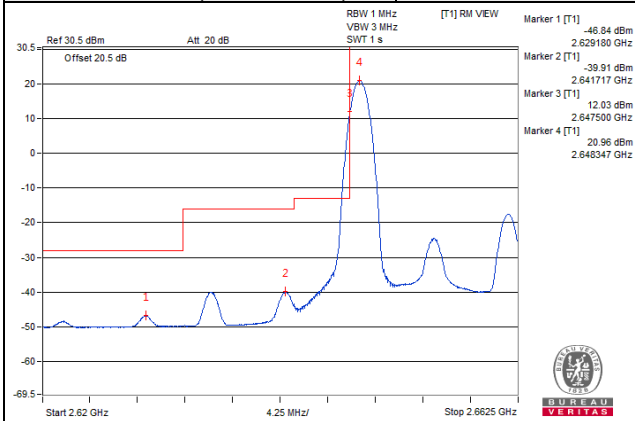

Channel Bandwidth: 15MHz

Channel 41240 (2655.0MHz)

1 RB / 0 RB Offset

Channel 41240 (2655.0MHz)

1 RB / 74 RB Offset