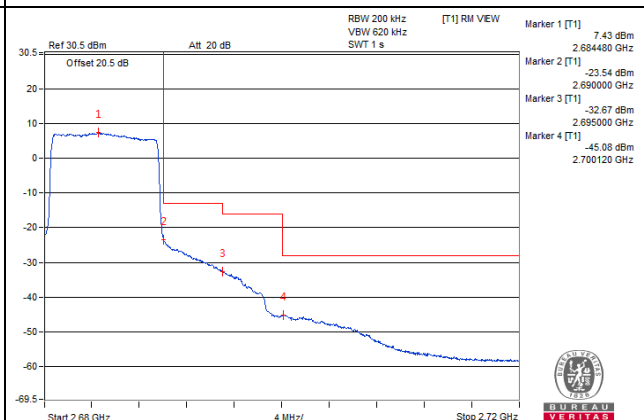

Channel 41540 (2685.0MHz) | 50 RB / 0 RB Offset

Channel 41540 (2685.0MHz) | 50 RB / 0 RB Offset