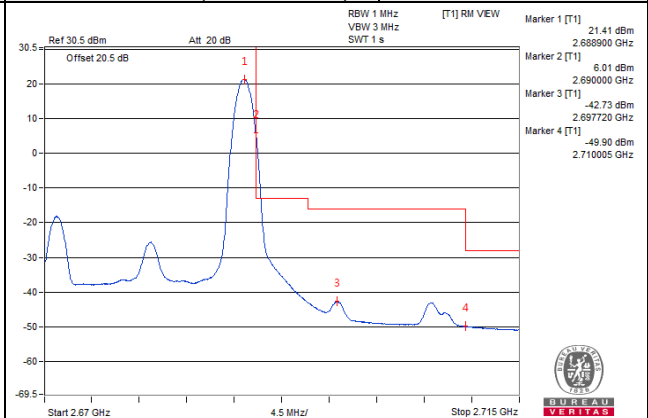

100 RB / 0 RB Offset

Channel Bandwidth: 20MHz

Channel 41490 (2680.0MHz) | 1 RB / 0 RB Offset

Channel 41490 (2680.0MHz) | 1 RB / 99 RB Offset

Channel 41490 (2680.0MHz) | 100 RB / 0 RB Offset

Channel 41490 (2680.0MHz) | 100 RB / 0 RB Offset