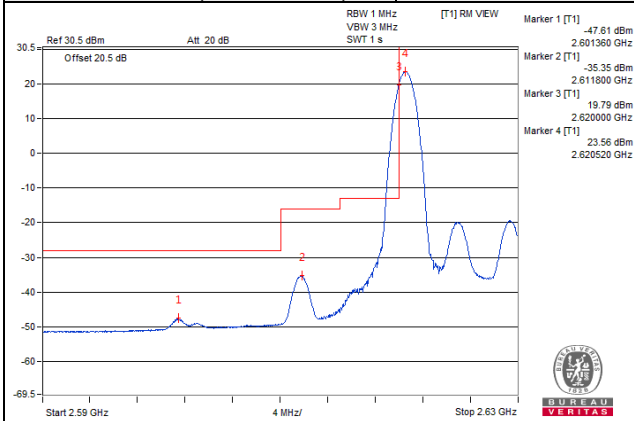

50 RB / 0 RB Offset

Channel 40340 (2565.0MHz)

50 RB / 0 RB Offset

Channel Bandwidth: 10MHz

Channel 40940 (2625.0MHz)

1 RB / 0 RB Offset

Channel 40940 (2625.0MHz)

1 RB / 49 RB Offset