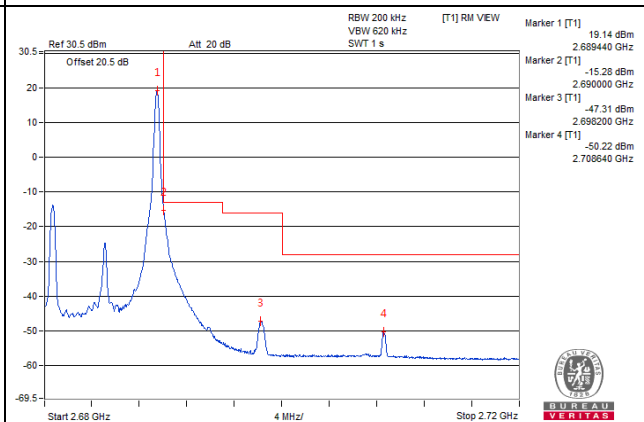

1 RB / 49 RB Offset

Channel 41240 (2655.0MHz)

50 RB / 0 RB Offset

Channel 41240 (2655.0MHz)

50 RB / 0 RB Offset

Channel Bandwidth: 10MHz

Channel 41540 (2685.0MHz) | 1 RB / 0 RB Offset

Channel 41540 (2685.0MHz) | 1 RB / 49 RB Offset