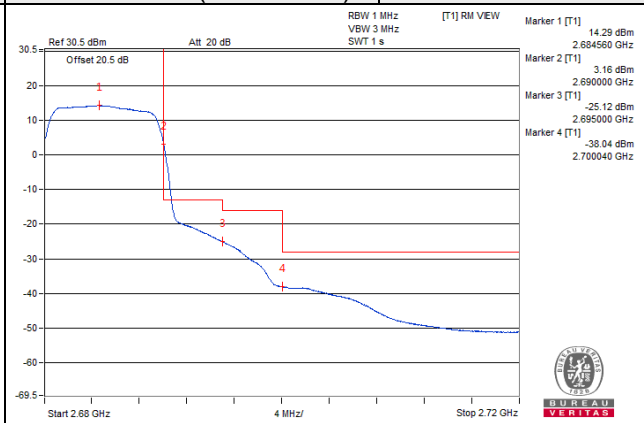

Channel 41540 (2685.0MHz) | 50 RB / 0 RB Offset

Channel 41540 (2685.0MHz) | 50 RB / 0 RB Offset