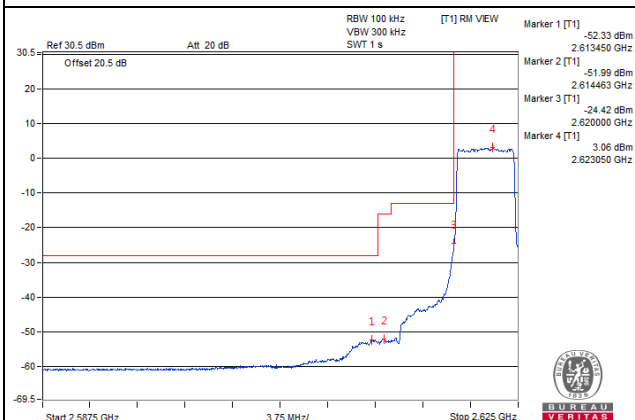

Channel 40915 (2622.5MHz)

25 RB / 0 RB Offset

Channel 40915 (2622.5MHz)

25 RB / 0 RB Offset