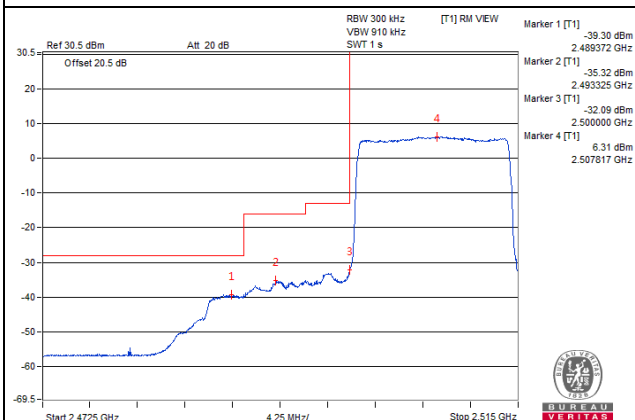

Channel Bandwidth: 10MHz

Channel 41540 (2685.0MHz) | 1 RB / 0 RB Offset

Channel 41540 (2685.0MHz) | 1 RB / 49 RB Offset

Channel 41540 (2685.0MHz) | 50 RB / 0 RB Offset

Channel 41540 (2685.0MHz) | 50 RB / 0 RB Offset

Channel Bandwidth: 15MHz

Channel 39765 (2507.5MHz)

1 RB / 0 RB Offset

Channel 39765 (2507.5MHz)

1 RB / 74 RB Offset

Channel 39765 (2507.5MHz)

75 RB / 0 RB Offset

Channel 39765 (2507.5MHz)

75 RB / 0 RB Offset

Channel Bandwidth: 15MHz

Channel 40040 (2535.0MHz)

1 RB / 0 RB Offset

Channel 40040 (2535.0MHz)

1 RB / 74 RB Offset

Channel 40040 (2535.0MHz)

75 RB / 0 RB Offset