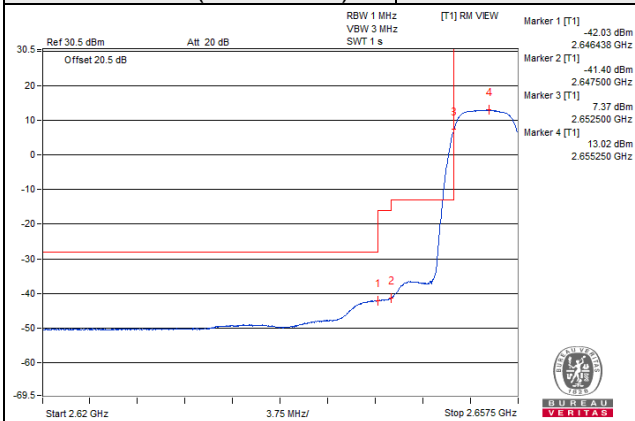

Channel 41240 (2655.0MHz)

25 RB / 0 RB Offset

Channel 41240 (2655.0MHz)

25 RB / 0 RB Offset