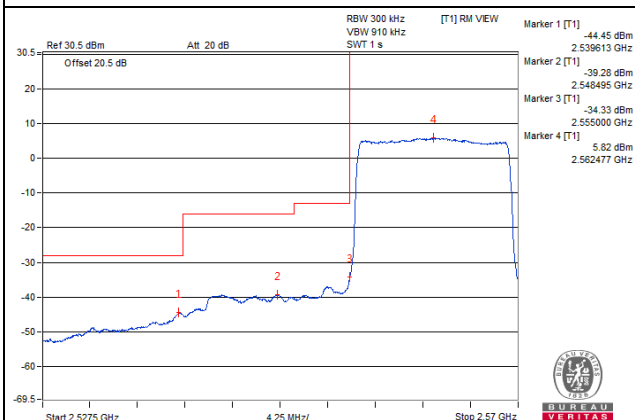

Channel 40315 (2562.5MHz)

1 RB / 74 RB Offset

Channel 40315 (2562.5MHz)

75 RB / 0 RB Offset

Channel 40315 (2562.5MHz)

75 RB / 0 RB Offset

Channel Bandwidth: 15MHz

Channel 40965 (2627.5MHz)