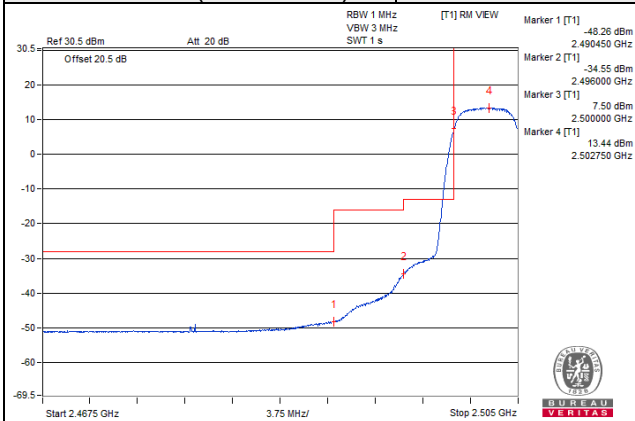

Channel 39715 (2502.5MHz)

25 RB / 0 RB Offset

Channel 39715 (2502.5MHz)

25 RB / 0 RB Offset