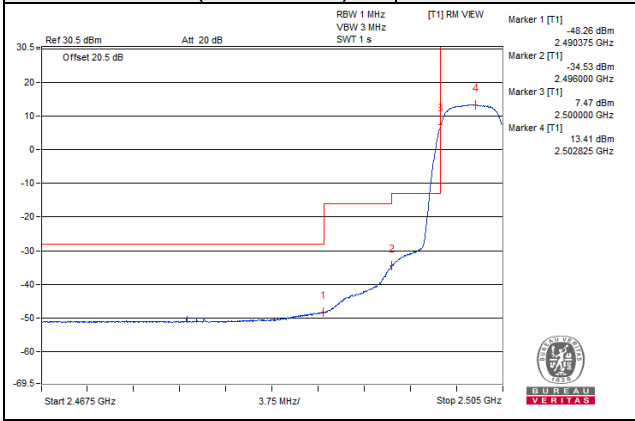

Channel 41490 (2680.0MHz)

100 RB / 0 RB Offset

Channel 41490 (2680.0MHz)

100 RB / 0 RB Offset

Chain 2 / QPSK

Channel Bandwidth: 5MHz

Channel 39715 (2502.5MHz)

1 RB / 0 RB Offset

Channel 39715 (2502.5MHz)

1 RB / 24 RB Offset

Channel 39715 (2502.5MHz)

25 RB / 0 RB Offset

Channel 39715 (2502.5MHz)

25 RB / 0 RB Offset

Channel Bandwidth: 5MHz

Channel 40040 (2535.0MHz)