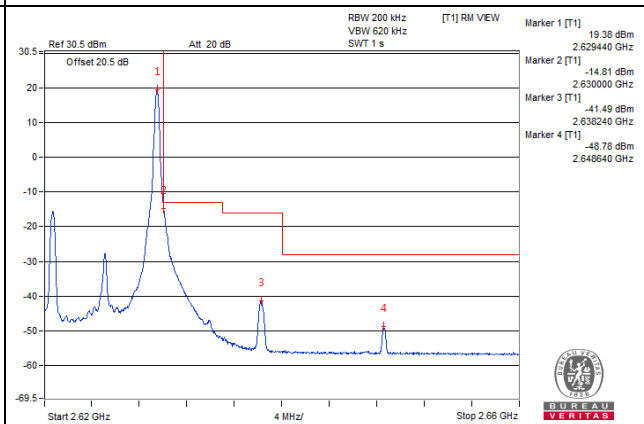

50 RB / 0 RB Offset

Channel 40340 (2565.0MHz)

50 RB / 0 RB Offset

Channel Bandwidth: 10MHz

Channel 40940 (2625.0MHz)

1 RB / 0 RB Offset

Channel 40940 (2625.0MHz)

1 RB / 49 RB Offset