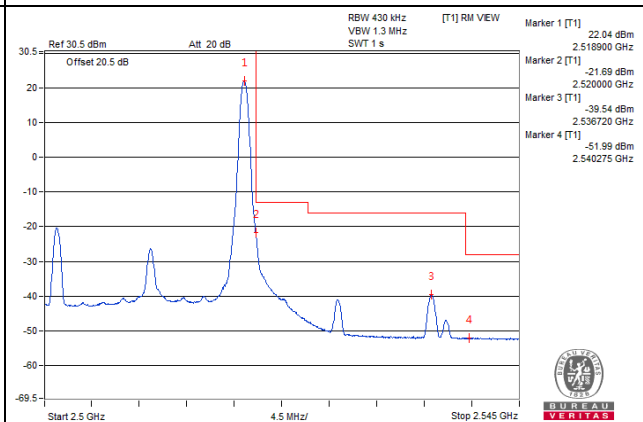

Channel 41515 (2682.5MHz) | 75 RB / 0 RB Offset

Channel 41515 (2682.5MHz) | 75 RB / 0 RB Offset

Channel Bandwidth: 20MHz

Channel 39790 (2510.0MHz) 1 RB / 0 RB Offset

Channel 39790 (2510.0MHz) 1 RB / 99 RB Offset