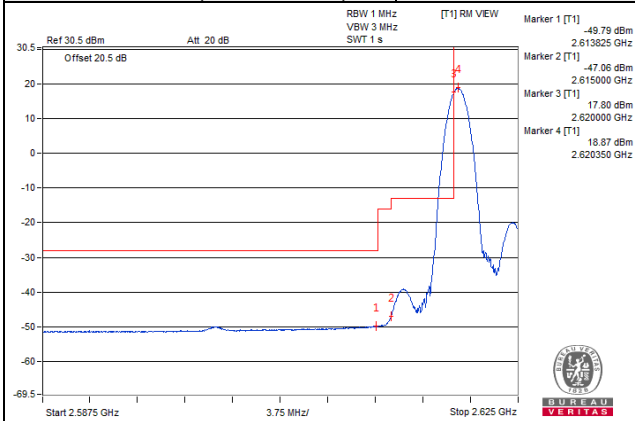

Channel 40365 (2567.5MHz)

1 RB / 0 RB Offset

Channel 40365 (2567.5MHz)

1 RB / 24 RB Offset

Channel 40365 (2567.5MHz)

25 RB / 0 RB Offset

Channel 40365 (2567.5MHz)

25 RB / 0 RB Offset

Channel Bandwidth: 5MHz

Channel 40915 (2622.5MHz)

1 RB / 0 RB Offset

Channel 40915 (2622.5MHz)

1 RB / 24 RB Offset

Channel 40915 (2622.5MHz)

25 RB / 0 RB Offset

Channel 40915 (2622.5MHz)