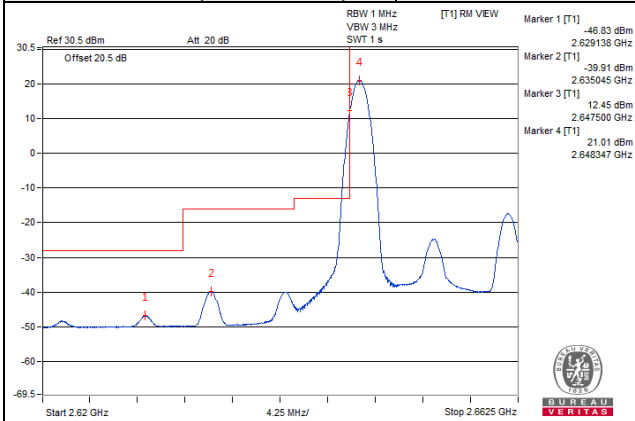

Channel Bandwidth: 15MHz

Channel 41240 (2655.0MHz)

1 RB / 0 RB Offset

Channel 41240 (2655.0MHz)

1 RB / 74 RB Offset