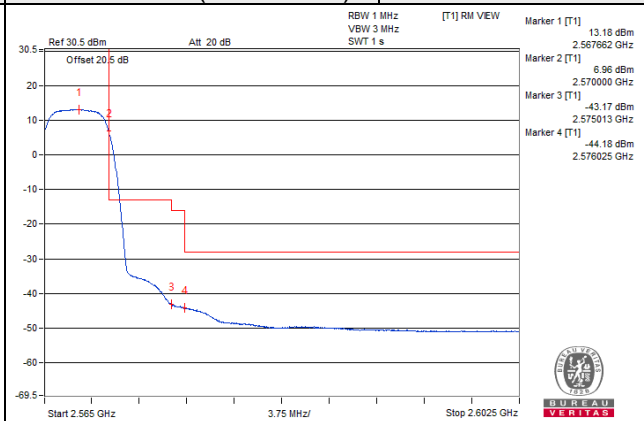

Channel 40365 (2567.5MHz)

25 RB / 0 RB Offset

Channel 40365 (2567.5MHz)

25 RB / 0 RB Offset