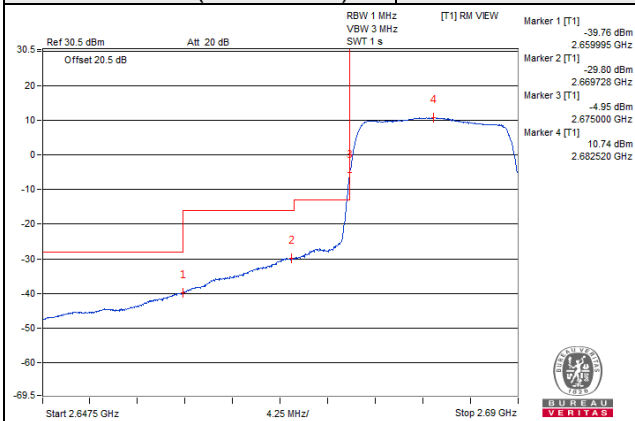

Channel Bandwidth: 15MHz

Channel 41515 (2682.5MHz) | 1 RB / 0 RB Offset

Channel 41515 (2682.5MHz) | 1 RB / 74 RB Offset

Channel 41515 (2682.5MHz) | 75 RB / 0 RB Offset

Channel 41515 (2682.5MHz) | 75 RB / 0 RB Offset