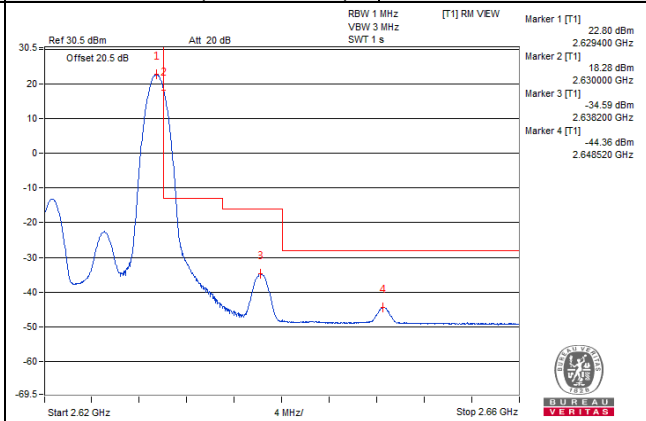

Channel 40340 (2565.0MHz)

50 RB / 0 RB Offset

Channel Bandwidth: 10MHz

Channel 40940 (2625.0MHz)

1 RB / 0 RB Offset

Channel 40940 (2625.0MHz)

1 RB / 49 RB Offset

Channel 40940 (2625.0MHz)