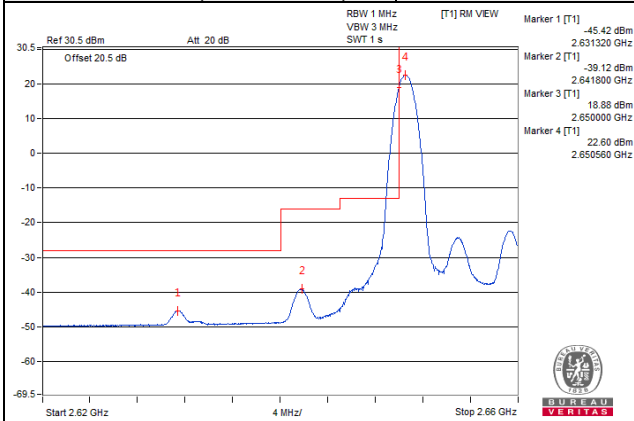

Channel Bandwidth: 10MHz

Channel 41240 (2655.0MHz)

1 RB / 0 RB Offset

Channel 41240 (2655.0MHz)

1 RB / 49 RB Offset

Channel 41240 (2655.0MHz)

50 RB / 0 RB Offset

Channel 41240 (2655.0MHz)

50 RB / 0 RB Offset