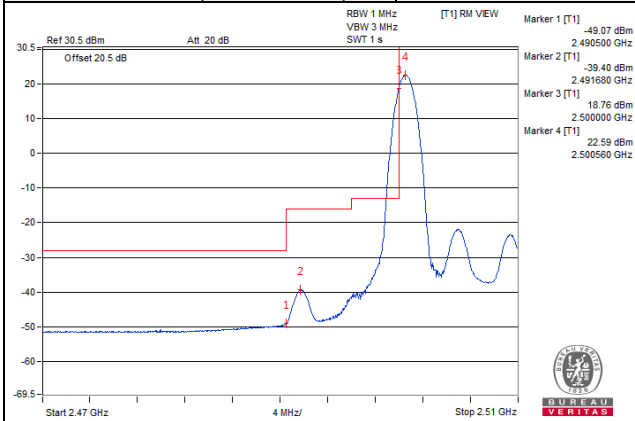

Channel Bandwidth: 10MHz

Channel 39740 (2505.0MHz), 1 RB / 0 RB Offset

1 RB / 0 RB Offset

Channel 39740 (2505.0MHz), 1 RB / 49 RB Offset

1 RB / 49 RB Offset