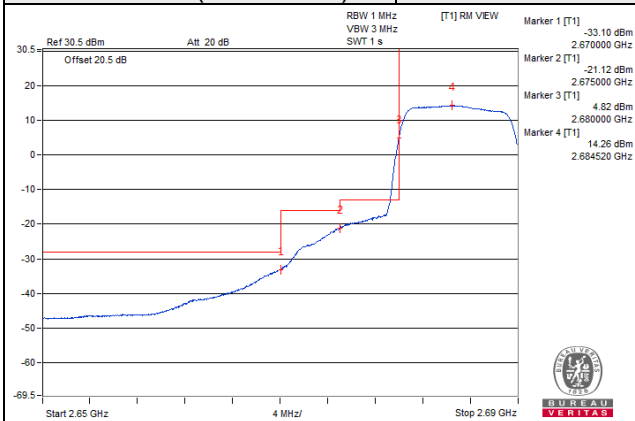

Channel Bandwidth: 10MHz

Channel 41540 (2685.0MHz) | 1 RB / 0 RB Offset

Channel 41540 (2685.0MHz) | 1 RB / 49 RB Offset

Channel 41540 (2685.0MHz) | 50 RB / 0 RB Offset

Channel 41540 (2685.0MHz) | 50 RB / 0 RB Offset