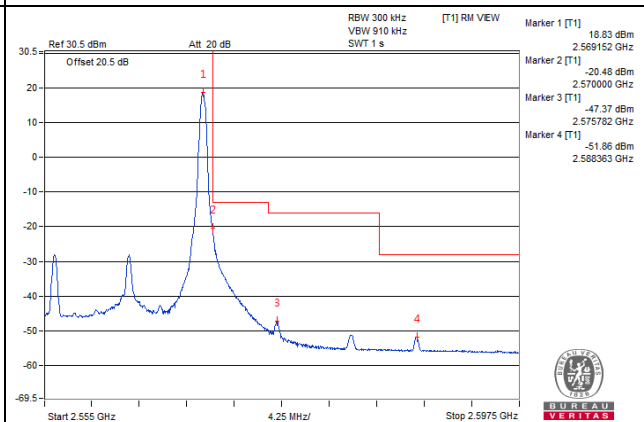

Channel Bandwidth: 15MHz

Channel 40315 (2562.5MHz)

1 RB / 0 RB Offset

Channel 40315 (2562.5MHz)

1 RB / 74 RB Offset