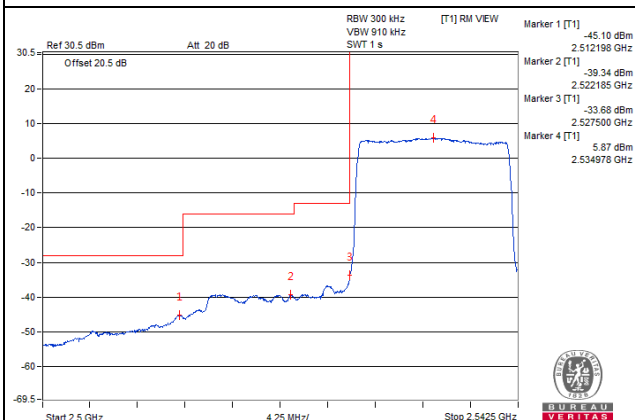

75 RB / 0 RB Offset

Channel Bandwidth: 15MHz

Channel 40040 (2535.0MHz)

1 RB / 0 RB Offset

Channel 40040 (2535.0MHz)

1 RB / 74 RB Offset

Channel 40040 (2535.0MHz)

75 RB / 0 RB Offset

Channel 40040 (2535.0MHz)

75 RB / 0 RB Offset

Channel Bandwidth: 15MHz

Channel 40315 (2562.5MHz)

1 RB / 0 RB Offset

Channel 40315 (2562.5MHz)

1 RB / 74 RB Offset

Channel 40315 (2562.5MHz)