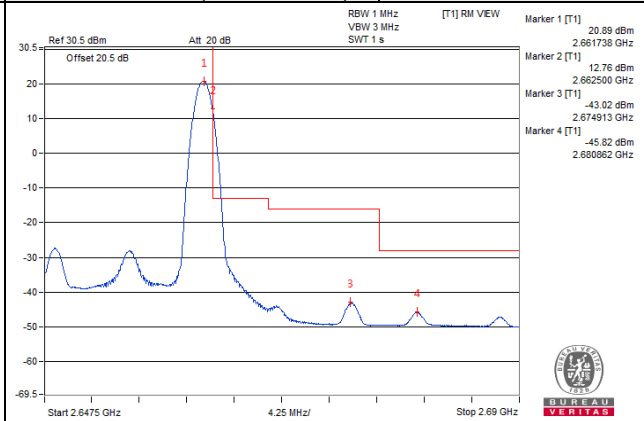

Channel Bandwidth: 15MHz

Channel 41240 (2655.0MHz)

1 RB / 0 RB Offset

Channel 41240 (2655.0MHz)

1 RB / 74 RB Offset