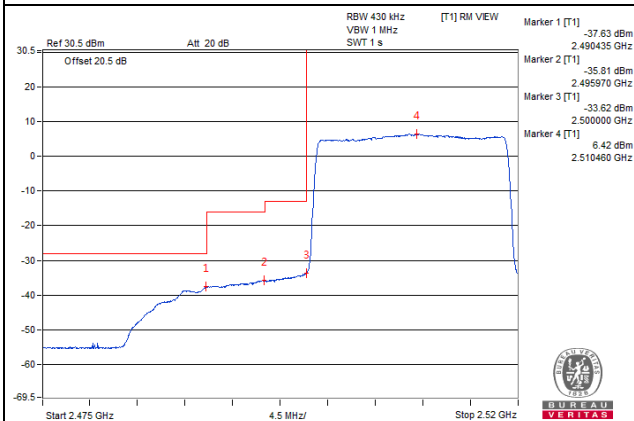

Channel 39790 (2510.0MHz) 100 RB / 0 RB Offset

Channel 39790 (2510.0MHz) 100 RB / 0 RB Offset