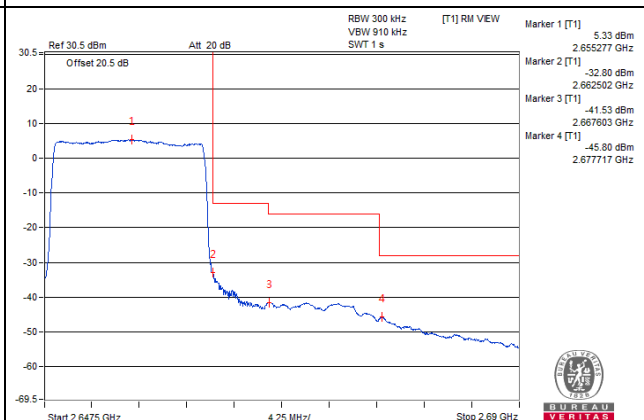

Channel 41240 (2655.0MHz)

1 RB / 0 RB Offset

Channel 41240 (2655.0MHz)

1 RB / 74 RB Offset

Channel 41240 (2655.0MHz)

75 RB / 0 RB Offset

Channel 41240 (2655.0MHz)

75 RB / 0 RB Offset

Channel Bandwidth: 15MHz

Channel 41515 (2682.5MHz) | 1 RB / 0 RB Offset

Channel 41515 (2682.5MHz) | 1 RB / 74 RB Offset

Channel 41515 (2682.5MHz) | 75 RB / 0 RB Offset

Channel 41515 (2682.5MHz) | 75 RB / 0 RB Offset