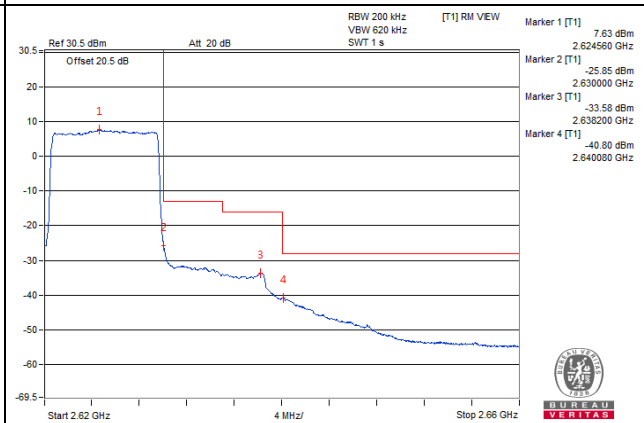

Channel Bandwidth: 10MHz

Channel 40940 (2625.0MHz)

1 RB / 0 RB Offset

Channel 40940 (2625.0MHz)

1 RB / 49 RB Offset

Channel 40940 (2625.0MHz)

50 RB / 0 RB Offset

Channel 40940 (2625.0MHz)

50 RB / 0 RB Offset