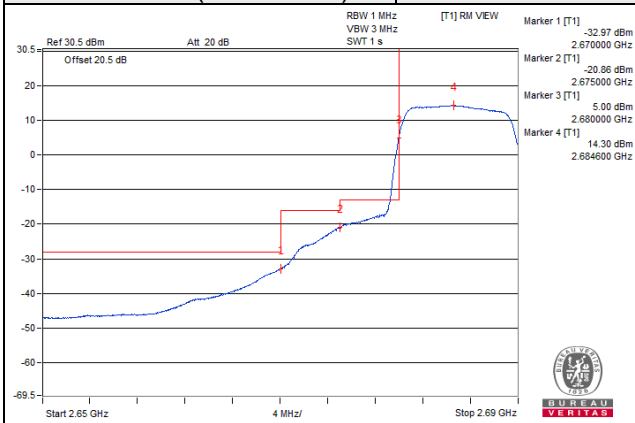

Channel 41540 (2685.0MHz) | 50 RB / 0 RB Offset

Channel 41540 (2685.0MHz) | 50 RB / 0 RB Offset