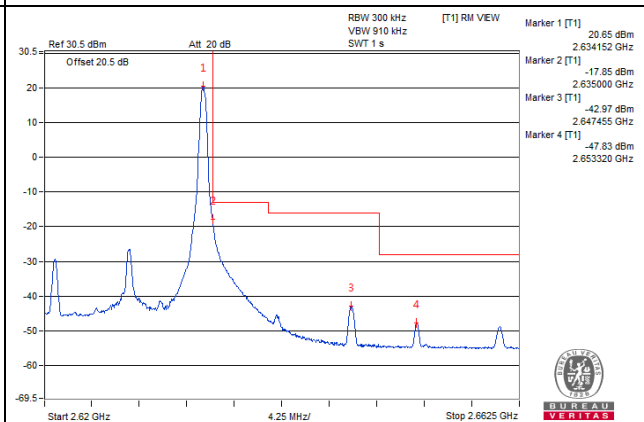

Channel Bandwidth: 15MHz

Channel 40965 (2627.5MHz)

1 RB / 0 RB Offset

Channel 40965 (2627.5MHz)

1 RB / 74 RB Offset