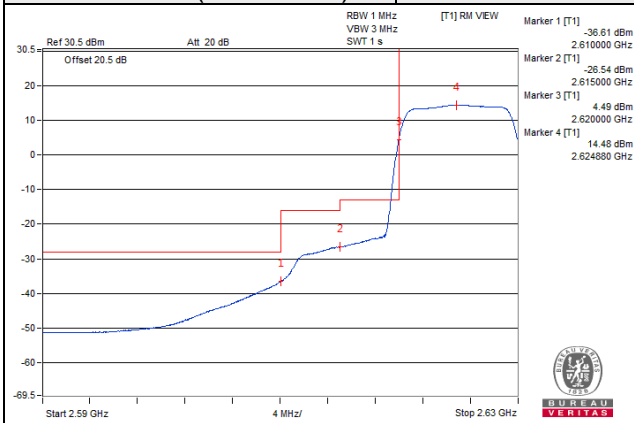

Channel Bandwidth: 10MHz

Channel 40940 (2625.0MHz)

1 RB / 0 RB Offset

Channel 40940 (2625.0MHz)

1 RB / 49 RB Offset

Channel 40940 (2625.0MHz)

50 RB / 0 RB Offset

Channel 40940 (2625.0MHz)

50 RB / 0 RB Offset