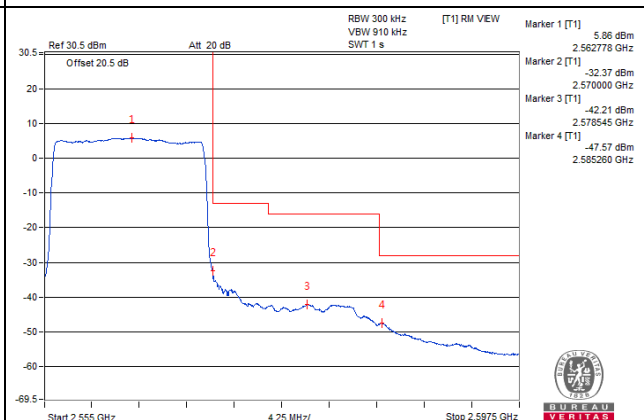

Channel 40040 (2535.0MHz)

75 RB / 0 RB Offset

Channel Bandwidth: 15MHz

Channel 40315 (2562.5MHz)

1 RB / 0 RB Offset

Channel 40315 (2562.5MHz)

1 RB / 74 RB Offset

Channel 40315 (2562.5MHz)

75 RB / 0 RB Offset

Channel 40315 (2562.5MHz)

75 RB / 0 RB Offset

Channel Bandwidth: 15MHz

Channel 40965 (2627.5MHz)

1 RB / 0 RB Offset

Channel 40965 (2627.5MHz)

1 RB / 74 RB Offset