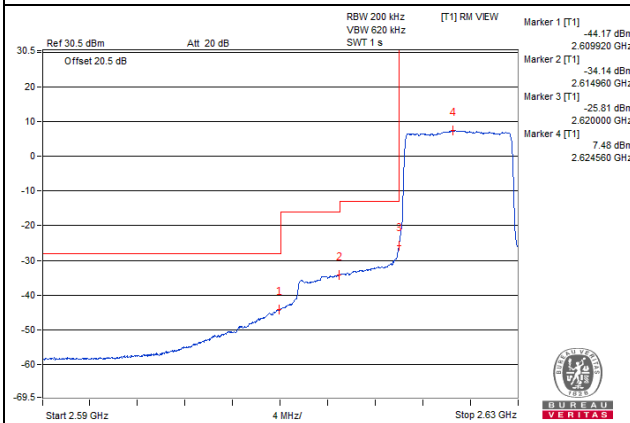

Channel Bandwidth: 10MHz

Channel 40940 (2625.0MHz)

1 RB / 0 RB Offset

Channel 40940 (2625.0MHz)

1 RB / 49 RB Offset

Channel 40940 (2625.0MHz)

50 RB / 0 RB Offset

Channel 40940 (2625.0MHz)

50 RB / 0 RB Offset