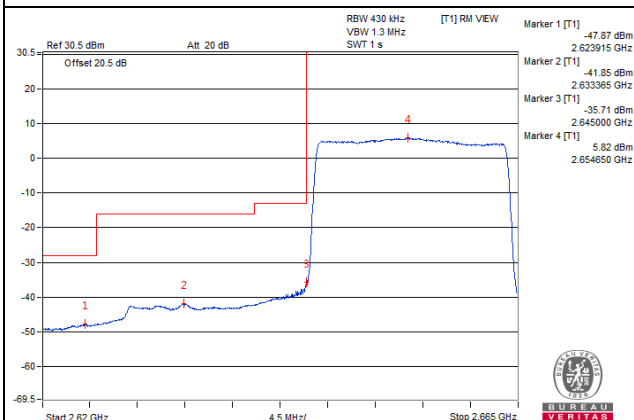

Channel Bandwidth: 20MHz

Channel 41240 (2655.0MHz)

1 RB / 0 RB Offset

Channel 41240 (2655.0MHz)

1 RB / 99 RB Offset

Channel 41240 (2655.0MHz)

100 RB / 0 RB Offset

Channel 41240 (2655.0MHz)

100 RB / 0 RB Offset

Channel Bandwidth: 20MHz

Channel 41490 (2680.0MHz) | 1 RB / 0 RB Offset

Channel 41490 (2680.0MHz) | 1 RB / 99 RB Offset

Channel 41490 (2680.0MHz) | 100 RB / 0 RB Offset

Channel 41490 (2680.0MHz) | 100 RB / 0 RB Offset