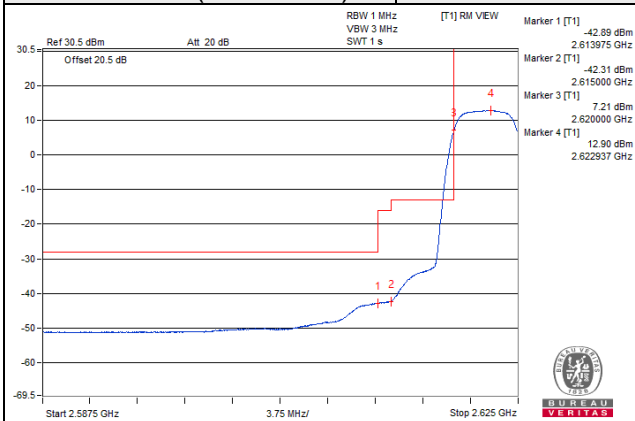

Channel 40915 (2622.5MHz)

25 RB / 0 RB Offset

Channel 40915 (2622.5MHz)

25 RB / 0 RB Offset