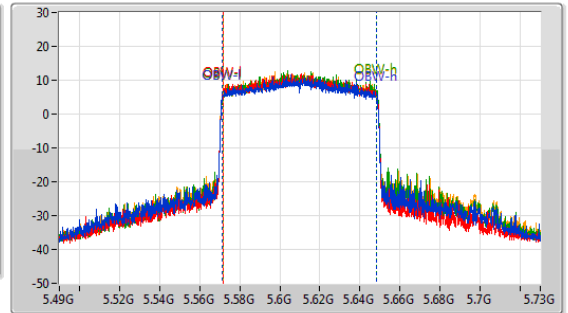

5.47-5.725GHz_802.11ax HEW80_Nss1,(MCS0)_4TX

EBW

5610MHz

CF: 5.61GHz
 Span: 528MHz
 RBW: 1MHz
 VBW: 3MHz
 Sweep Time: 100ms
 Detector Type: Peak

CF: 5.61GHz
 Span: 240MHz
 RBW: 1MHz
 VBW: 3MHz
 Sweep Time: 100ms
 Detector Type: Peak