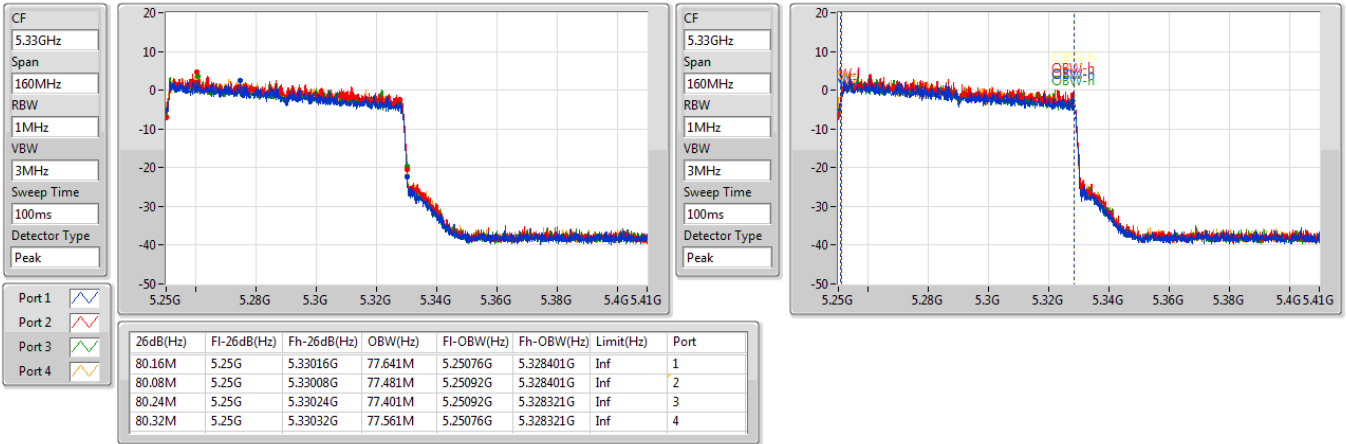

5.25-5.35GHz_802.11ax HEW160_Nss1,(MCS0)_4TX

EBW

5250MHz Straddle 5.25-5.35GHz