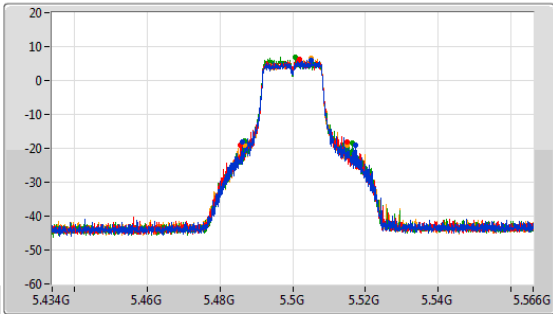

5.25-5.35GHz_802.11a_Nss1,(6Mbps)_4TX

EBW

5320MHz

CF: 5.32GHz
 Span: 132MHz
 RBW: 300kHz
 VBW: 1MHz
 Sweep Time: 100ms
 Detector Type: Peak

CF: 5.32GHz
 Span: 52.8MHz
 RBW: 200kHz
 VBW: 1MHz
 Sweep Time: 100ms
 Detector Type: Peak

26dB(Hz)	Fl-26dB(Hz)	Fh-26dB(Hz)	OBW(Hz)	Fl-OBW(Hz)	Fh-OBW(Hz)	Limit(Hz)	Port
28.512M	5.304556G	5.333068G	16.808M	5.311556G	5.328365G	Inf	1
29.964M	5.302972G	5.332936G	16.808M	5.31153G	5.328338G	Inf	2
27.324M	5.306404G	5.333728G	16.808M	5.311503G	5.328312G	Inf	3
29.502M	5.303632G	5.333134G	16.808M	5.31153G	5.328338G	Inf	4

5.47-5.725GHz_802.11a_Nss1,(6Mbps)_4TX

EBW

5500MHz

CF: 5.5GHz
 Span: 132MHz
 RBW: 300kHz
 VBW: 1MHz
 Sweep Time: 100ms
 Detector Type: Peak

CF: 5.5GHz
 Span: 52.8MHz
 RBW: 200kHz
 VBW: 1MHz
 Sweep Time: 100ms
 Detector Type: Peak