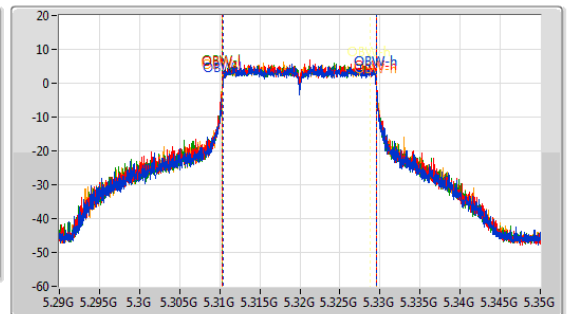

5.25-5.35GHz_802.11ax_HEW20_Nss1,(MCS0)_4TX

EBW

5320MHz

CF: 5.32GHz
 Span: 132MHz
 RBW: 300kHz
 VBW: 1MHz
 Sweep Time: 100ms
 Detector Type: Peak

CF: 5.32GHz
 Span: 60MHz
 RBW: 200kHz
 VBW: 1MHz
 Sweep Time: 100ms
 Detector Type: Peak