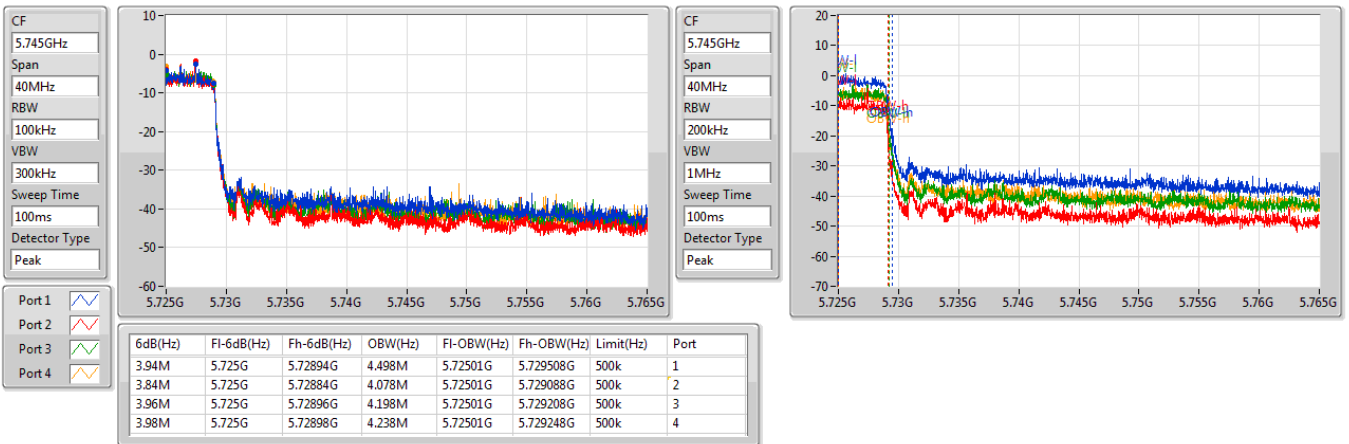

5.47-5.725GHz_802.11ax HEW80_Nss1,(MCS0)_4TX

EBW

5690MHz Straddle 5.47-5.725GHz

5.725-5.85GHz_802.11ax HEW80_Nss1,(MCS0)_4TX

EBW

5690MHz Straddle 5.725-5.85GHz

5.25-5.35GHz_802.11ax HEW160_Nss1,(MCS0)_4TX

EBW