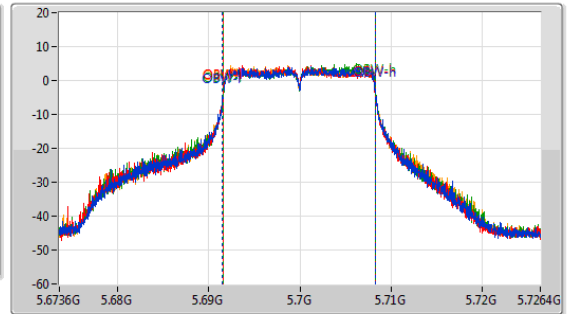

5.47-5.725GHz_802.11a_Nss1,(6Mbps)_4TX

EBW

5700MHz

CF: 5.7GHz
 Span: 132MHz
 RBW: 300kHz
 VBW: 1MHz
 Sweep Time: 100ms
 Detector Type: Peak

CF: 5.7GHz
 Span: 52.8MHz
 RBW: 200kHz
 VBW: 1MHz
 Sweep Time: 100ms
 Detector Type: Peak