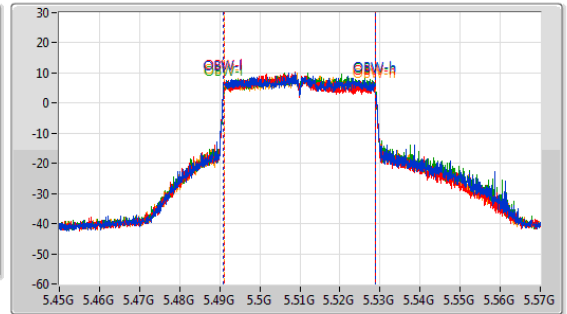

5.47-5.725GHz_802.11ax HEW40-BF_Nss1,(MCS0)_4TX

EBW

5510MHz

CF: 5.51GHz
 Span: 264MHz
 RBW: 500kHz
 VBW: 2MHz
 Sweep Time: 100ms
 Detector Type: Peak

CF: 5.51GHz
 Span: 120MHz
 RBW: 500kHz
 VBW: 2MHz
 Sweep Time: 100ms
 Detector Type: Peak