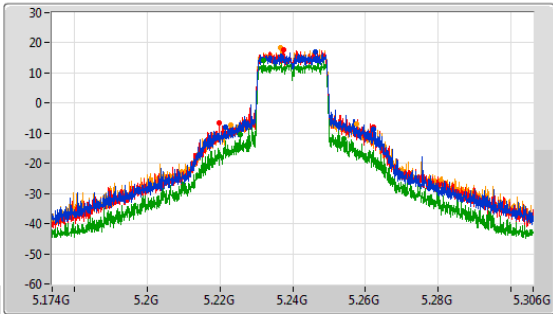

5.15-5.25GHz_802.11ax_HEW20_Nss1,(MCS0)_4TX

EBW

5200MHz

CF: 5.2GHz
 Span: 132MHz
 RBW: 300kHz
 VBW: 1MHz
 Sweep Time: 100ms
 Detector Type: Peak

CF: 5.2GHz
 Span: 60MHz
 RBW: 200kHz
 VBW: 1MHz
 Sweep Time: 100ms
 Detector Type: Peak

26dB(Hz)	Fl-26dB(Hz)	Fh-26dB(Hz)	OBW(Hz)	Fl-OBW(Hz)	Fh-OBW(Hz)	Limit(Hz)	Port
30.03M	5.186404G	5.216434G	19.25M	5.190345G	5.209595G	Inf	1
31.944M	5.183632G	5.215576G	19.22M	5.190345G	5.209565G	Inf	2
27.918M	5.184358G	5.212276G	19.22M	5.190345G	5.209565G	Inf	3
30.426M	5.185084G	5.21551G	19.22M	5.190345G	5.209565G	Inf	4

5.15-5.25GHz_802.11ax_HEW20_Nss1,(MCS0)_4TX

EBW

5240MHz

CF: 5.24GHz
 Span: 132MHz
 RBW: 500kHz
 VBW: 2MHz
 Sweep Time: 100ms
 Detector Type: Peak

CF: 5.24GHz
 Span: 60MHz
 RBW: 200kHz
 VBW: 1MHz
 Sweep Time: 100ms
 Detector Type: Peak