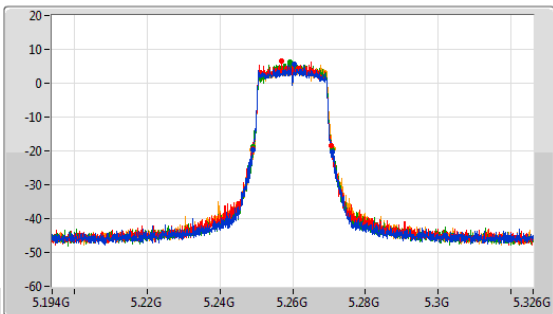

CF: 5.26GHz
Span: 60MHz
RBW: 200kHz
VBW: 1MHz
Sweep Time: 100ms
Detector Type: Peak