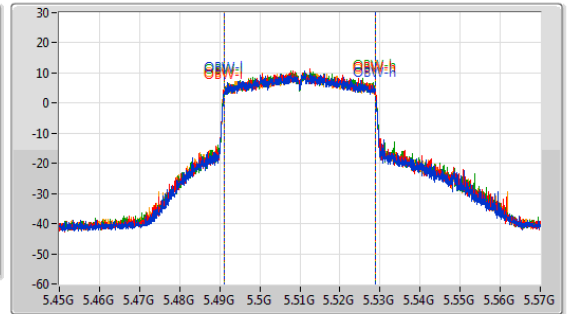

5.47-5.725GHz_802.11ax HEW40_Nss1,(MCS0)_4TX

EBW

5510MHz

CF
5.51GHz
Span
264MHz
RBW
500kHz
VBW
2MHz
Sweep Time
100ms
Detector Type
Peak

CF
5.51GHz
Span
120MHz
RBW
500kHz
VBW
2MHz
Sweep Time
100ms
Detector Type
Peak