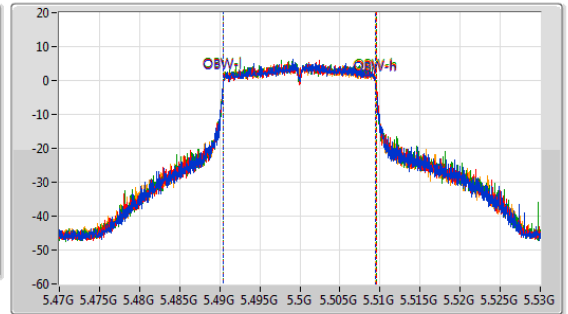

5.47-5.725GHz_802.11ax HEW20-BF_Nss1,(MCS0)_4TX

EBW

5500MHz

CF: 5.5GHz
 Span: 132MHz
 RBW: 300kHz
 VBW: 1MHz
 Sweep Time: 100ms
 Detector Type: Peak

CF: 5.5GHz
 Span: 60MHz
 RBW: 200kHz
 VBW: 1MHz
 Sweep Time: 100ms
 Detector Type: Peak