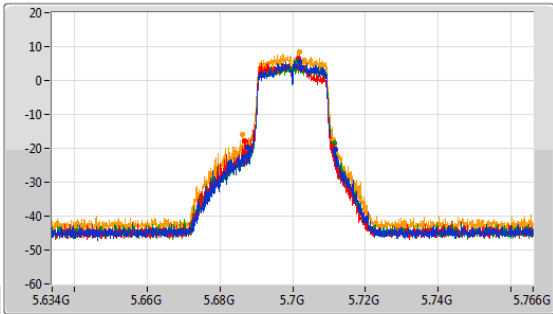

5.47-5.725GHz_802.11ax HEW20-BF_Nss1,(MCS0)_4TX

EBW

5700MHz

CF: 5.7GHz
Span: 132MHz
RBW: 300kHz
VBW: 1MHz
Sweep Time: 100ms
Detector Type: Peak

CF: 5.7GHz
Span: 60MHz
RBW: 200kHz
VBW: 1MHz
Sweep Time: 100ms
Detector Type: Peak