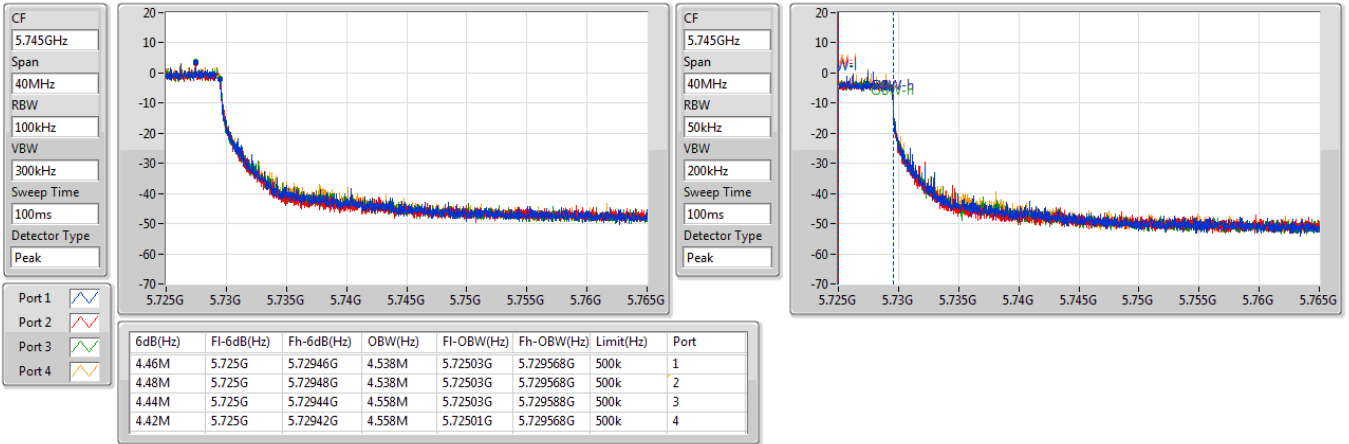

5.47-5.725GHz_802.11ax HEW20_Nss1,(MCS0)_4TX

EBW

5720MHz Straddle 5.47-5.725GHz

CF: 5.71GHz
 Span: 30MHz
 RBW: 200kHz
 VBW: 1MHz
 Sweep Time: 100ms
 Detector Type: Peak

CF: 5.71GHz
 Span: 30MHz
 RBW: 200kHz
 VBW: 1MHz
 Sweep Time: 100ms
 Detector Type: Peak

Port 1: [Line 1]
 Port 2: [Line 2]
 Port 3: [Line 3]
 Port 4: [Line 4]

26dB(Hz)	Fl-26dB(Hz)	Fh-26dB(Hz)	OBW(Hz)	Fl-OBW(Hz)	Fh-OBW(Hz)	Limit(Hz)	Port
16.5M	5.7085G	5.725G	14.603M	5.71033G	5.724933G	Inf	1
16.185M	5.708815G	5.725G	14.558M	5.710375G	5.724933G	Inf	2
16.155M	5.708845G	5.725G	14.558M	5.710375G	5.724933G	Inf	3
16.215M	5.708785G	5.725G	14.588M	5.71036G	5.724948G	Inf	4

5.725-5.85GHz_802.11ax HEW20_Nss1,(MCS0)_4TX

EBW

5720MHz Straddle 5.725-5.85GHz

5.725-5.85GHz_802.11ax HEW20_Nss1,(MCS0)_4TX

EBW

5720MHz Straddle 5.725-5.85GHz

5.725-5.85GHz_802.11ax HEW20_Nss1,(MCS0)_4TX

EBW