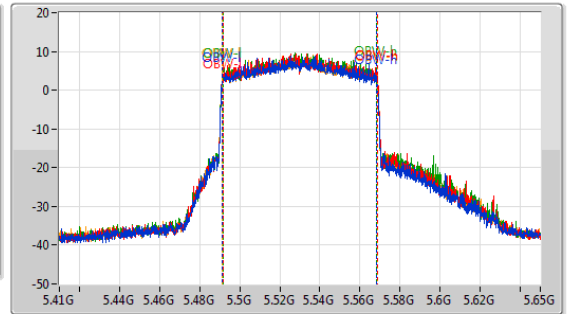

5.47-5.725GHz_802.11ax HEW80_Nss1,(MCS0)_4TX

EBW

5530MHz

CF: 5.53GHz
 Span: 528MHz
 RBW: 1MHz
 VBW: 3MHz
 Sweep Time: 100ms
 Detector Type: Peak

CF: 5.53GHz
 Span: 240MHz
 RBW: 1MHz
 VBW: 3MHz
 Sweep Time: 100ms
 Detector Type: Peak