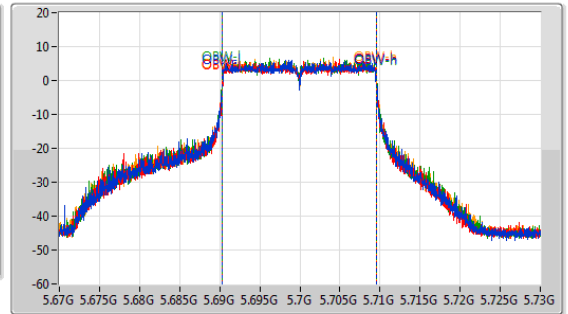

5.47-5.725GHz_802.11ax HEW20_Nss1,(MCS0)_4TX

EBW

5700MHz

CF: 5.7GHz
 Span: 132MHz
 RBW: 300kHz
 VBW: 1MHz
 Sweep Time: 100ms
 Detector Type: Peak

CF: 5.7GHz
 Span: 60MHz
 RBW: 200kHz
 VBW: 1MHz
 Sweep Time: 100ms
 Detector Type: Peak