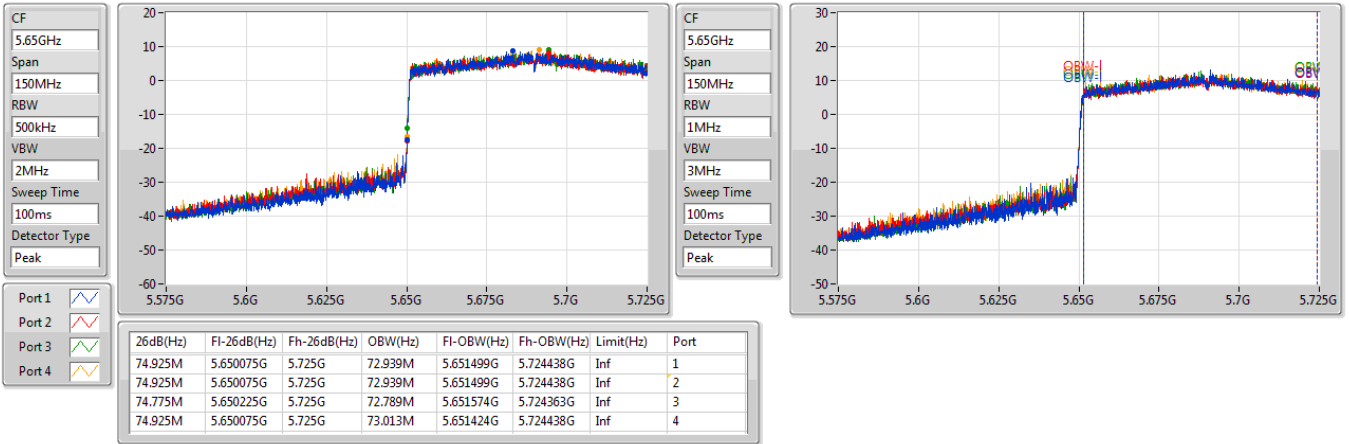

5.47-5.725GHz_802.11ax HEW80_Nss1,(MCS0)_4TX

EBW

5690MHz Straddle 5.47-5.725GHz