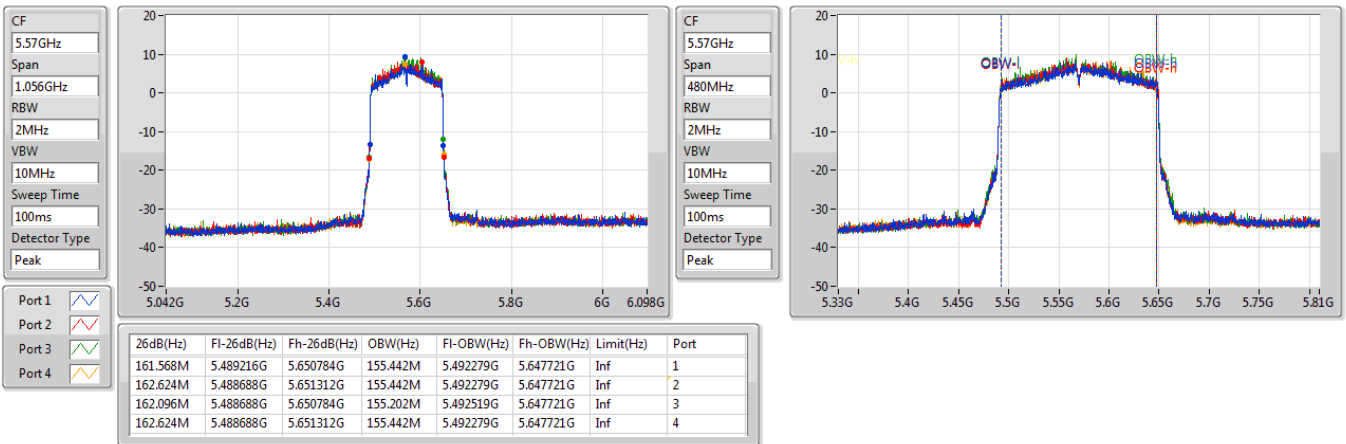

5.25-5.35GHz_802.11ax HEW160_Nss1,(MCS0)_4TX

EBW

5250MHz Straddle 5.25-5.35GHz

5.47-5.725GHz_802.11ax HEW160_Nss1,(MCS0)_4TX

EBW

5570MHz