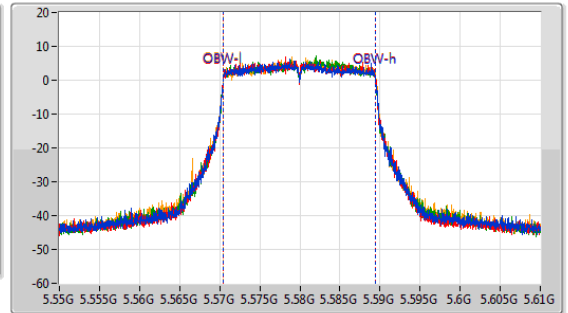

5.47-5.725GHz_802.11ax HEW20-BF_Nss1,(MCS0)_4TX

EBW

5580MHz

CF: 5.58GHz
 Span: 132MHz
 RBW: 200kHz
 VBW: 1MHz
 Sweep Time: 100ms
 Detector Type: Peak

CF: 5.58GHz
 Span: 60MHz
 RBW: 200kHz
 VBW: 1MHz
 Sweep Time: 100ms
 Detector Type: Peak