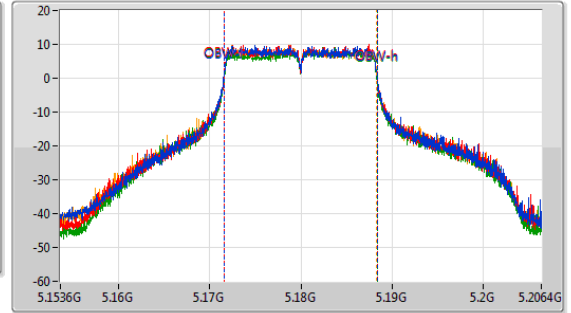

Mode	Result	Limit (Hz)	Port 1-N dB (Hz)	Port 1-OBW (Hz)	Port 2-N dB (Hz)	Port 2-OBW (Hz)	Port 3-N dB (Hz)	Port 3-OBW (Hz)	Port 4-N dB (Hz)	Port 4-OBW (Hz)
5590MHz	Pass	Inf	39.336M	37.601M	39.204M	37.601M	39.336M	37.541M	39.204M	37.541M
5670MHz	Pass	Inf	45.672M	37.721M	43.296M	37.781M	43.296M	37.661M	44.088M	37.721M
5710MHz Straddle 5.47-5.725GHz	Pass	Inf	34.72M	33.618M	34.685M	33.618M	34.72M	33.653M	34.72M	33.618M
5710MHz Straddle 5.725-5.85GHz	Pass	500k	4.02M	4.038M	3.92M	4.058M	4.04M	4.058M	4M	4.078M
5755MHz	Pass	500k	36.828M	37.841M	34.452M	37.721M	36.432M	37.661M	36.036M	37.841M
5795MHz	Pass	500k	35.244M	38.081M	36.3M	37.841M	34.716M	37.841M	34.98M	38.021M
802.11ax HEW80_Nss1,(MCS0)_4TX	-	-	-	-	-	-	-	-	-	-
5210MHz	Pass	Inf	80.256M	77.241M	83.16M	77.121M	86.592M	77.361M	82.632M	76.882M
5290MHz	Pass	Inf	82.104M	77.001M	85.272M	77.001M	89.496M	77.001M	88.176M	77.121M
5530MHz	Pass	Inf	89.232M	77.121M	96.096M	77.121M	87.648M	77.001M	96.888M	77.241M
5610MHz	Pass	Inf	80.256M	77.001M	80.256M	76.882M	80.256M	76.882M	80.256M	76.882M
5690MHz Straddle 5.47-5.725GHz	Pass	Inf	74.925M	72.939M	74.925M	72.939M	74.775M	72.789M	74.925M	73.013M
5690MHz Straddle 5.725-5.85GHz	Pass	500k	3.94M	4.498M	3.84M	4.078M	3.96M	4.198M	3.98M	4.238M
5775MHz	Pass	500k	75.768M	77.121M	73.92M	77.001M	72.6M	76.882M	74.976M	76.882M
802.11ax HEW160_Nss1,(MCS0)_4TX	-	-	-	-	-	-	-	-	-	-
5250MHz Straddle 5.15-5.25GHz	Pass	Inf	80.24M	77.641M	80.16M	77.481M	80.4M	77.561M	80.4M	77.561M
5250MHz Straddle 5.25-5.35GHz	Pass	Inf	80.16M	77.641M	80.08M	77.481M	80.24M	77.401M	80.32M	77.561M
5570MHz	Pass	Inf	161.568M	155.442M	162.624M	155.442M	162.096M	155.202M	162.624M	155.442M

Port X-N dB = Port X 6dB down bandwidth for 5.725-5.85GHz band / 26dB down bandwidth for other band
 Port X-OBW = Port X 99% occupied bandwidth

5.15-5.25GHz_802.11a_Nss1,(6Mbps)_4TX

EBW

5180MHz

5.15-5.25GHz_802.11a_Nss1,(6Mbps)_4TX