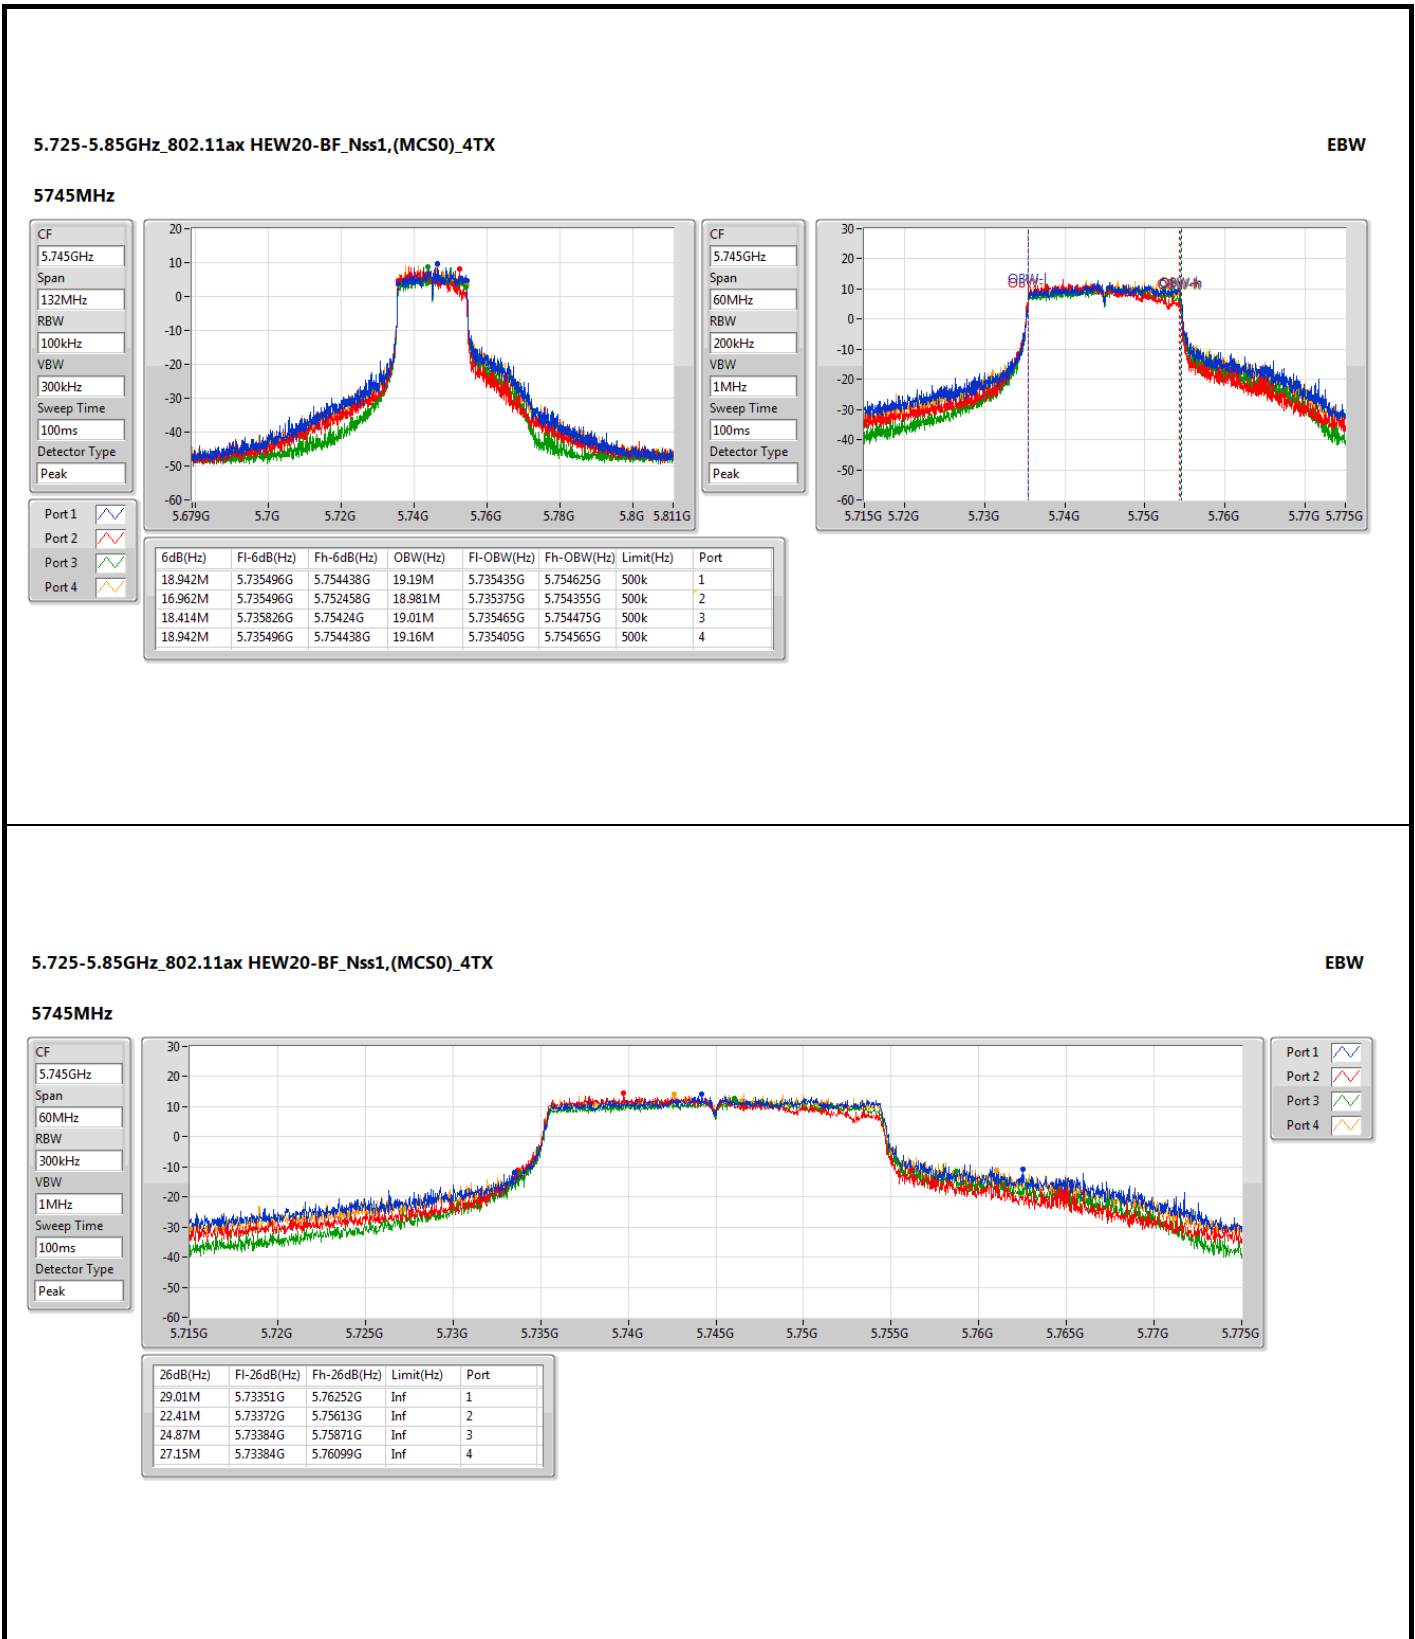

5.725-5.85GHz_802.11ax HEW20-BF_Nss1,(MCS0)_4TX

EBW

5720MHz Straddle 5.725-5.85GHz

5.725-5.85GHz_802.11ax HEW20-BF_Nss1,(MCS0)_4TX

EBW

5720MHz Straddle 5.725-5.85GHz

5.725-5.85GHz_802.11ax HEW20-BF_Nss1,(MCS0)_4TX