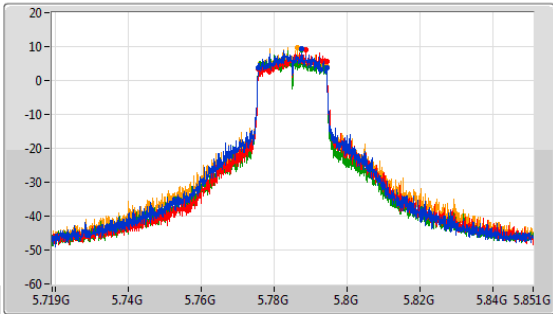

5.725-5.85GHz_802.11ax HEW20-BF_Nss1,(MCS0)_4TX

EBW

5785MHz

CF: 5.785GHz
Span: 132MHz
RBW: 100kHz
VBW: 300kHz
Sweep Time: 100ms
Detector Type: Peak

CF: 5.785GHz
Span: 60MHz
RBW: 200kHz
VBW: 1MHz
Sweep Time: 100ms
Detector Type: Peak