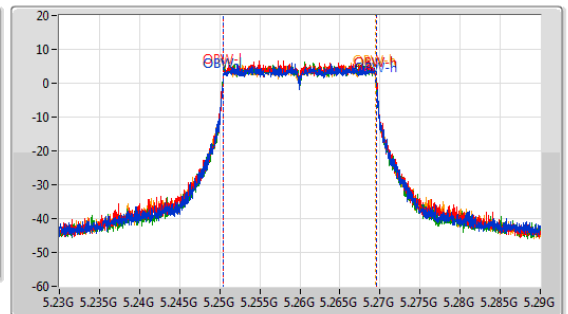

5.25-5.35GHz_802.11ax_HEW20_Nss1,(MCS0)_4TX

EBW

5260MHz

CF: 5.26GHz
 Span: 132MHz
 RBW: 200kHz
 VBW: 1MHz
 Sweep Time: 100ms
 Detector Type: Peak

CF: 5.26GHz
 Span: 60MHz
 RBW: 200kHz
 VBW: 1MHz
 Sweep Time: 100ms
 Detector Type: Peak