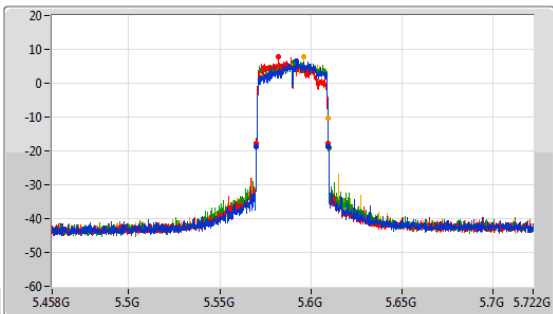

5590MHz

CF: 5.59GHz
Span: 264MHz
RBW: 300kHz
VBW: 1MHz
Sweep Time: 100ms
Detector Type: Peak

CF: 5.59GHz
Span: 120MHz
RBW: 500kHz
VBW: 2MHz
Sweep Time: 100ms
Detector Type: Peak