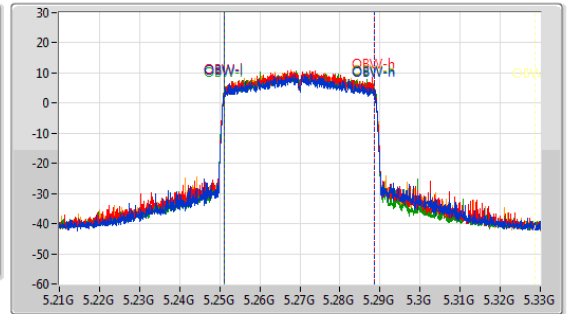

5.25-5.35GHz_802.11ax_HEW40_Nss1,(MCS0)_4TX

EBW

5270MHz

CF: 5.27GHz
 Span: 264MHz
 RBW: 300kHz
 VBW: 1MHz
 Sweep Time: 100ms
 Detector Type: Peak

CF: 5.27GHz
 Span: 120MHz
 RBW: 500kHz
 VBW: 2MHz
 Sweep Time: 100ms
 Detector Type: Peak