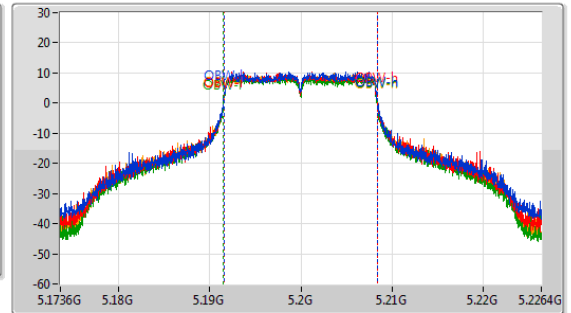

5.15-5.25GHz_802.11a_Nss1,(6Mbps)_4TX

EBW

5180MHz

5.15-5.25GHz_802.11a_Nss1,(6Mbps)_4TX

EBW

5200MHz