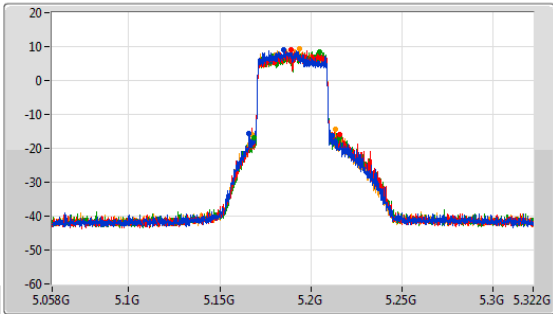

5.15-5.25GHz_802.11ax_HEW40-BF_Nss1,(MCS0)_4TX

EBW

5190MHz

CF: 5.19GHz
Span: 264MHz
RBW: 500kHz
VBW: 2MHz
Sweep Time: 100ms
Detector Type: Peak

CF: 5.19GHz
Span: 120MHz
RBW: 500kHz
VBW: 2MHz
Sweep Time: 100ms
Detector Type: Peak