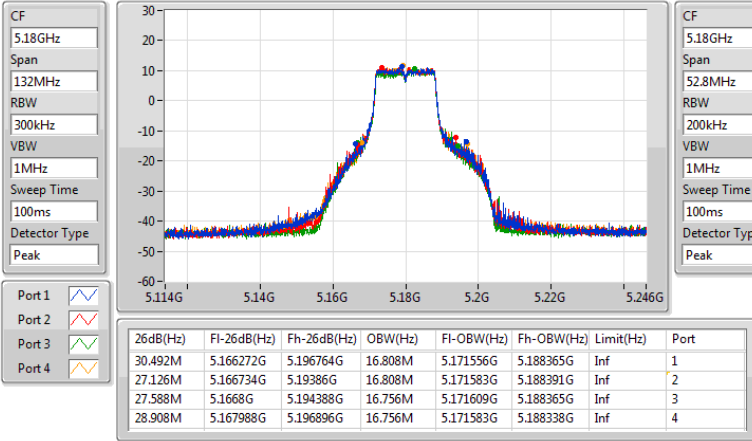

Mode	Result	Limit (Hz)	Port 1-N dB (Hz)	Port 1-OBW (Hz)	Port 2-N dB (Hz)	Port 2-OBW (Hz)	Port 3-N dB (Hz)	Port 3-OBW (Hz)	Port 4-N dB (Hz)	Port 4-OBW (Hz)
5590MHz	Pass	Inf	39.336M	37.601M	39.204M	37.601M	39.336M	37.541M	39.204M	37.541M
5670MHz	Pass	Inf	45.672M	37.721M	43.296M	37.781M	43.296M	37.661M	44.088M	37.721M
5710MHz Straddle 5.47-5.725GHz	Pass	Inf	34.72M	33.618M	34.685M	33.618M	34.72M	33.653M	34.72M	33.618M
5710MHz Straddle 5.725-5.85GHz	Pass	500k	4.02M	4.038M	3.92M	4.058M	4.04M	4.058M	4M	4.078M
5755MHz	Pass	500k	36.828M	37.841M	34.452M	37.721M	36.432M	37.661M	36.036M	37.841M
5795MHz	Pass	500k	35.244M	38.081M	36.3M	37.841M	34.716M	37.841M	34.98M	38.021M
802.11ax HEW80_Nss1,(MCS0)_4TX	-	-	-	-	-	-	-	-	-	-
5210MHz	Pass	Inf	80.256M	77.241M	83.16M	77.121M	86.592M	77.361M	82.632M	76.882M
5290MHz	Pass	Inf	82.104M	77.001M	85.272M	77.001M	89.496M	77.001M	88.176M	77.121M
5530MHz	Pass	Inf	89.232M	77.121M	96.096M	77.121M	87.648M	77.001M	96.888M	77.241M
5610MHz	Pass	Inf	80.256M	77.001M	80.256M	76.882M	80.256M	76.882M	80.256M	76.882M
5690MHz Straddle 5.47-5.725GHz	Pass	Inf	74.925M	72.939M	74.925M	72.939M	74.775M	72.789M	74.925M	73.013M
5690MHz Straddle 5.725-5.85GHz	Pass	500k	3.94M	4.498M	3.84M	4.078M	3.96M	4.198M	3.98M	4.238M
5775MHz	Pass	500k	75.768M	77.121M	73.92M	77.001M	72.6M	76.882M	74.976M	76.882M
802.11ax HEW160_Nss1,(MCS0)_4TX	-	-	-	-	-	-	-	-	-	-
5250MHz Straddle 5.15-5.25GHz	Pass	Inf	80.24M	77.641M	80.16M	77.481M	80.4M	77.561M	80.4M	77.561M
5250MHz Straddle 5.25-5.35GHz	Pass	Inf	80.16M	77.641M	80.08M	77.481M	80.24M	77.401M	80.32M	77.561M
5570MHz	Pass	Inf	161.568M	155.442M	162.624M	155.442M	162.096M	155.202M	162.624M	155.442M

Port X-N dB = Port X 6dB down bandwidth for 5.725-5.85GHz band / 26dB down bandwidth for other band
 Port X-OBW = Port X 99% occupied bandwidth

5.15-5.25GHz_802.11a_Nss1,(6Mbps)_4TX

EBW

5180MHz

5.15-5.25GHz_802.11a_Nss1,(6Mbps)_4TX