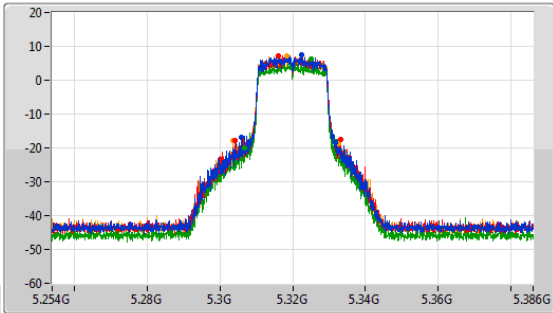

5320MHz

CF: 5.32GHz
Span: 132MHz
RBW: 300kHz
VBW: 1MHz
Sweep Time: 100ms
Detector Type: Peak

CF: 5.32GHz
Span: 60MHz
RBW: 200kHz
VBW: 1MHz
Sweep Time: 100ms
Detector Type: Peak