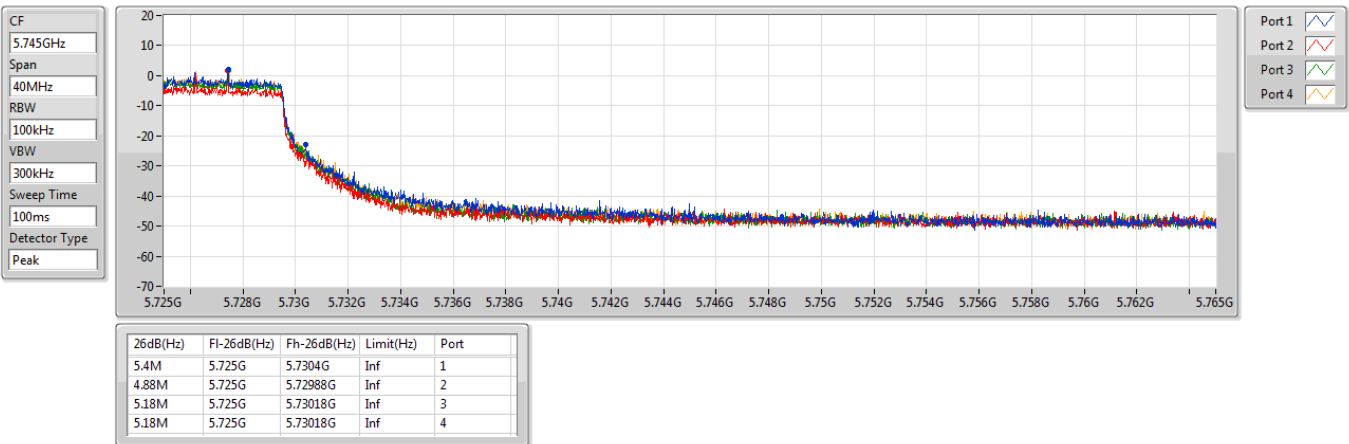

5.725-5.85GHz_802.11ax HEW20-BF_Nss1,(MCS0)_4TX

EBW

5720MHz Straddle 5.725-5.85GHz

5.725-5.85GHz_802.11ax HEW20-BF_Nss1,(MCS0)_4TX

EBW

5720MHz Straddle 5.725-5.85GHz

5.725-5.85GHz_802.11ax HEW20-BF_Nss1,(MCS0)_4TX