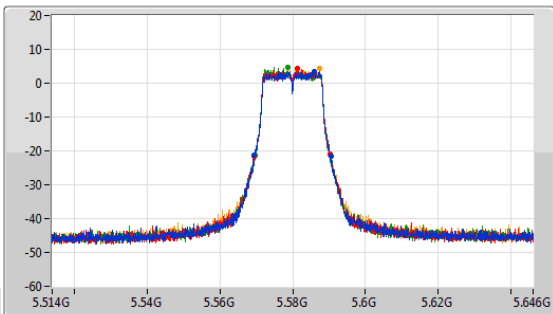

5580MHz

CF: 5.58GHz
Span: 132MHz
RBW: 200kHz
VBW: 1MHz
Sweep Time: 100ms
Detector Type: Peak

CF: 5.58GHz
Span: 52.8MHz
RBW: 200kHz
VBW: 1MHz
Sweep Time: 100ms
Detector Type: Peak