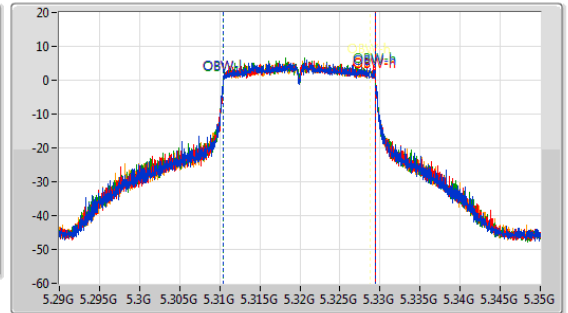

5.25-5.35GHz_802.11ax_HEW20-BF_Nss1,(MCS0)_4TX

EBW

5320MHz

CF: 5.32GHz
 Span: 132MHz
 RBW: 300kHz
 VBW: 1MHz
 Sweep Time: 100ms
 Detector Type: Peak

CF: 5.32GHz
 Span: 60MHz
 RBW: 200kHz
 VBW: 1MHz
 Sweep Time: 100ms
 Detector Type: Peak