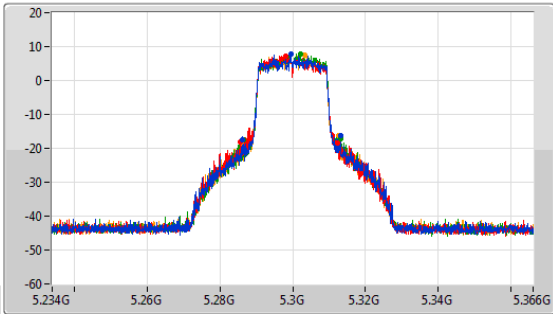

5.25-5.35GHz_802.11ax_HEW20-BF_Nss1,(MCS0)_4TX

EBW

5300MHz

CF: 5.3GHz
Span: 132MHz
RBW: 300kHz
VBW: 1MHz
Sweep Time: 100ms
Detector Type: Peak

CF: 5.3GHz
Span: 60MHz
RBW: 200kHz
VBW: 1MHz
Sweep Time: 100ms
Detector Type: Peak