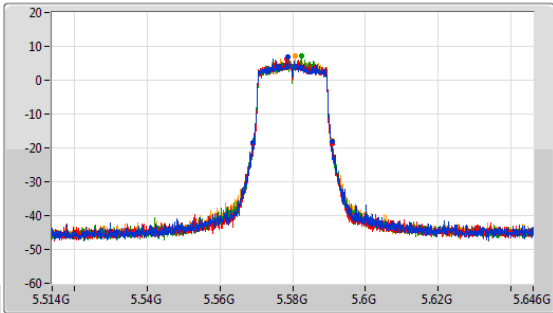

5580MHz

CF: 5.58GHz
Span: 132MHz
RBW: 200kHz
VBW: 1MHz
Sweep Time: 100ms
Detector Type: Peak

CF: 5.58GHz
Span: 60MHz
RBW: 200kHz
VBW: 1MHz
Sweep Time: 100ms
Detector Type: Peak