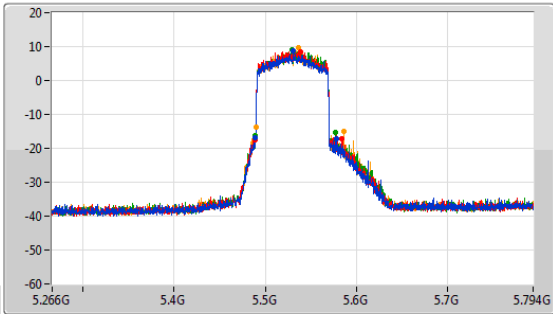

5.47-5.725GHz_802.11ax HEW80_Nss1,(MCS0)_4TX

EBW

5530MHz

CF: 5.53GHz
Span: 528MHz
RBW: 1MHz
VBW: 3MHz
Sweep Time: 100ms
Detector Type: Peak

CF: 5.53GHz
Span: 240MHz
RBW: 1MHz
VBW: 3MHz
Sweep Time: 100ms
Detector Type: Peak