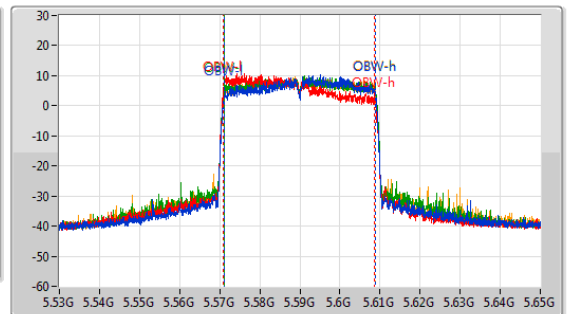

5.47-5.725GHz_802.11ax HEW40-BF_Nss1,(MCS0)_4TX

EBW

5590MHz

CF: 5.59GHz
 Span: 264MHz
 RBW: 300kHz
 VBW: 1MHz
 Sweep Time: 100ms
 Detector Type: Peak

CF: 5.59GHz
 Span: 120MHz
 RBW: 500kHz
 VBW: 2MHz
 Sweep Time: 100ms
 Detector Type: Peak