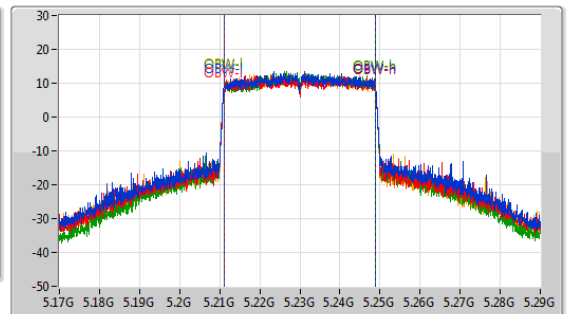

5.15-5.25GHz_802.11ax_HEW40-BF_Nss1,(MCS0)_4TX

EBW

5230MHz

CF: 5.23GHz
 Span: 264MHz
 RBW: 500kHz
 VBW: 2MHz
 Sweep Time: 100ms
 Detector Type: Peak

CF: 5.23GHz
 Span: 120MHz
 RBW: 500kHz
 VBW: 2MHz
 Sweep Time: 100ms
 Detector Type: Peak