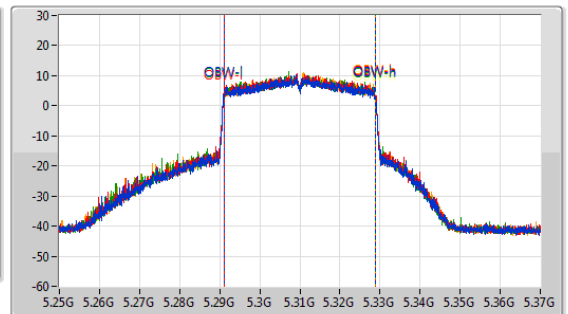

5.25-5.35GHz_802.11ax_HEW40_Nss1,(MCS0)_4TX

EBW

5310MHz

CF: 5.31GHz
 Span: 264MHz
 RBW: 500kHz
 VBW: 2MHz
 Sweep Time: 100ms
 Detector Type: Peak

CF: 5.31GHz
 Span: 120MHz
 RBW: 500kHz
 VBW: 2MHz
 Sweep Time: 100ms
 Detector Type: Peak