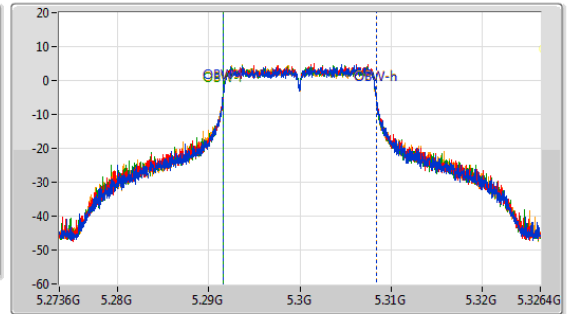

5.25-5.35GHz_802.11a_Nss1,(6Mbps)_4TX

EBW

5300MHz

CF: 5.3GHz
 Span: 132MHz
 RBW: 300kHz
 VBW: 1MHz
 Sweep Time: 100ms
 Detector Type: Peak

CF: 5.3GHz
 Span: 52.8MHz
 RBW: 200kHz
 VBW: 1MHz
 Sweep Time: 100ms
 Detector Type: Peak