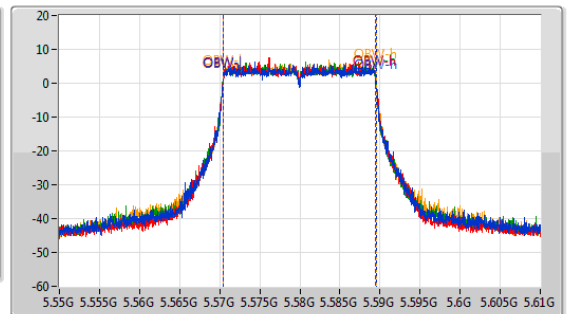

5.47-5.725GHz_802.11ax HEW20_Nss1,(MCS0)_4TX

EBW

5580MHz

CF: 5.58GHz
 Span: 132MHz
 RBW: 200kHz
 VBW: 1MHz
 Sweep Time: 100ms
 Detector Type: Peak

CF: 5.58GHz
 Span: 60MHz
 RBW: 200kHz
 VBW: 1MHz
 Sweep Time: 100ms
 Detector Type: Peak