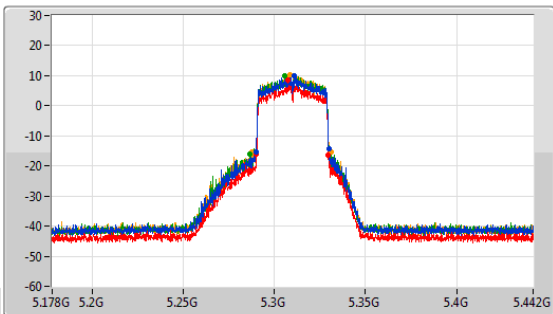

5310MHz

CF: 5.31GHz
Span: 264MHz
RBW: 500kHz
VBW: 2MHz
Sweep Time: 100ms
Detector Type: Peak

CF: 5.31GHz
Span: 120MHz
RBW: 500kHz
VBW: 2MHz
Sweep Time: 100ms
Detector Type: Peak