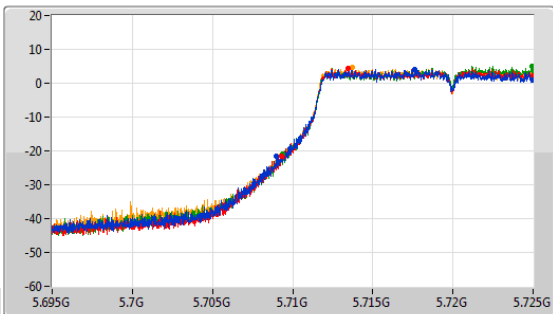

5720MHz Straddle 5.47-5.725GHz

CF: 5.71GHz
Span: 30MHz
RBW: 200kHz
VBW: 1MHz
Sweep Time: 100ms
Detector Type: Peak

CF: 5.71GHz
Span: 30MHz
RBW: 200kHz
VBW: 1MHz
Sweep Time: 100ms
Detector Type: Peak