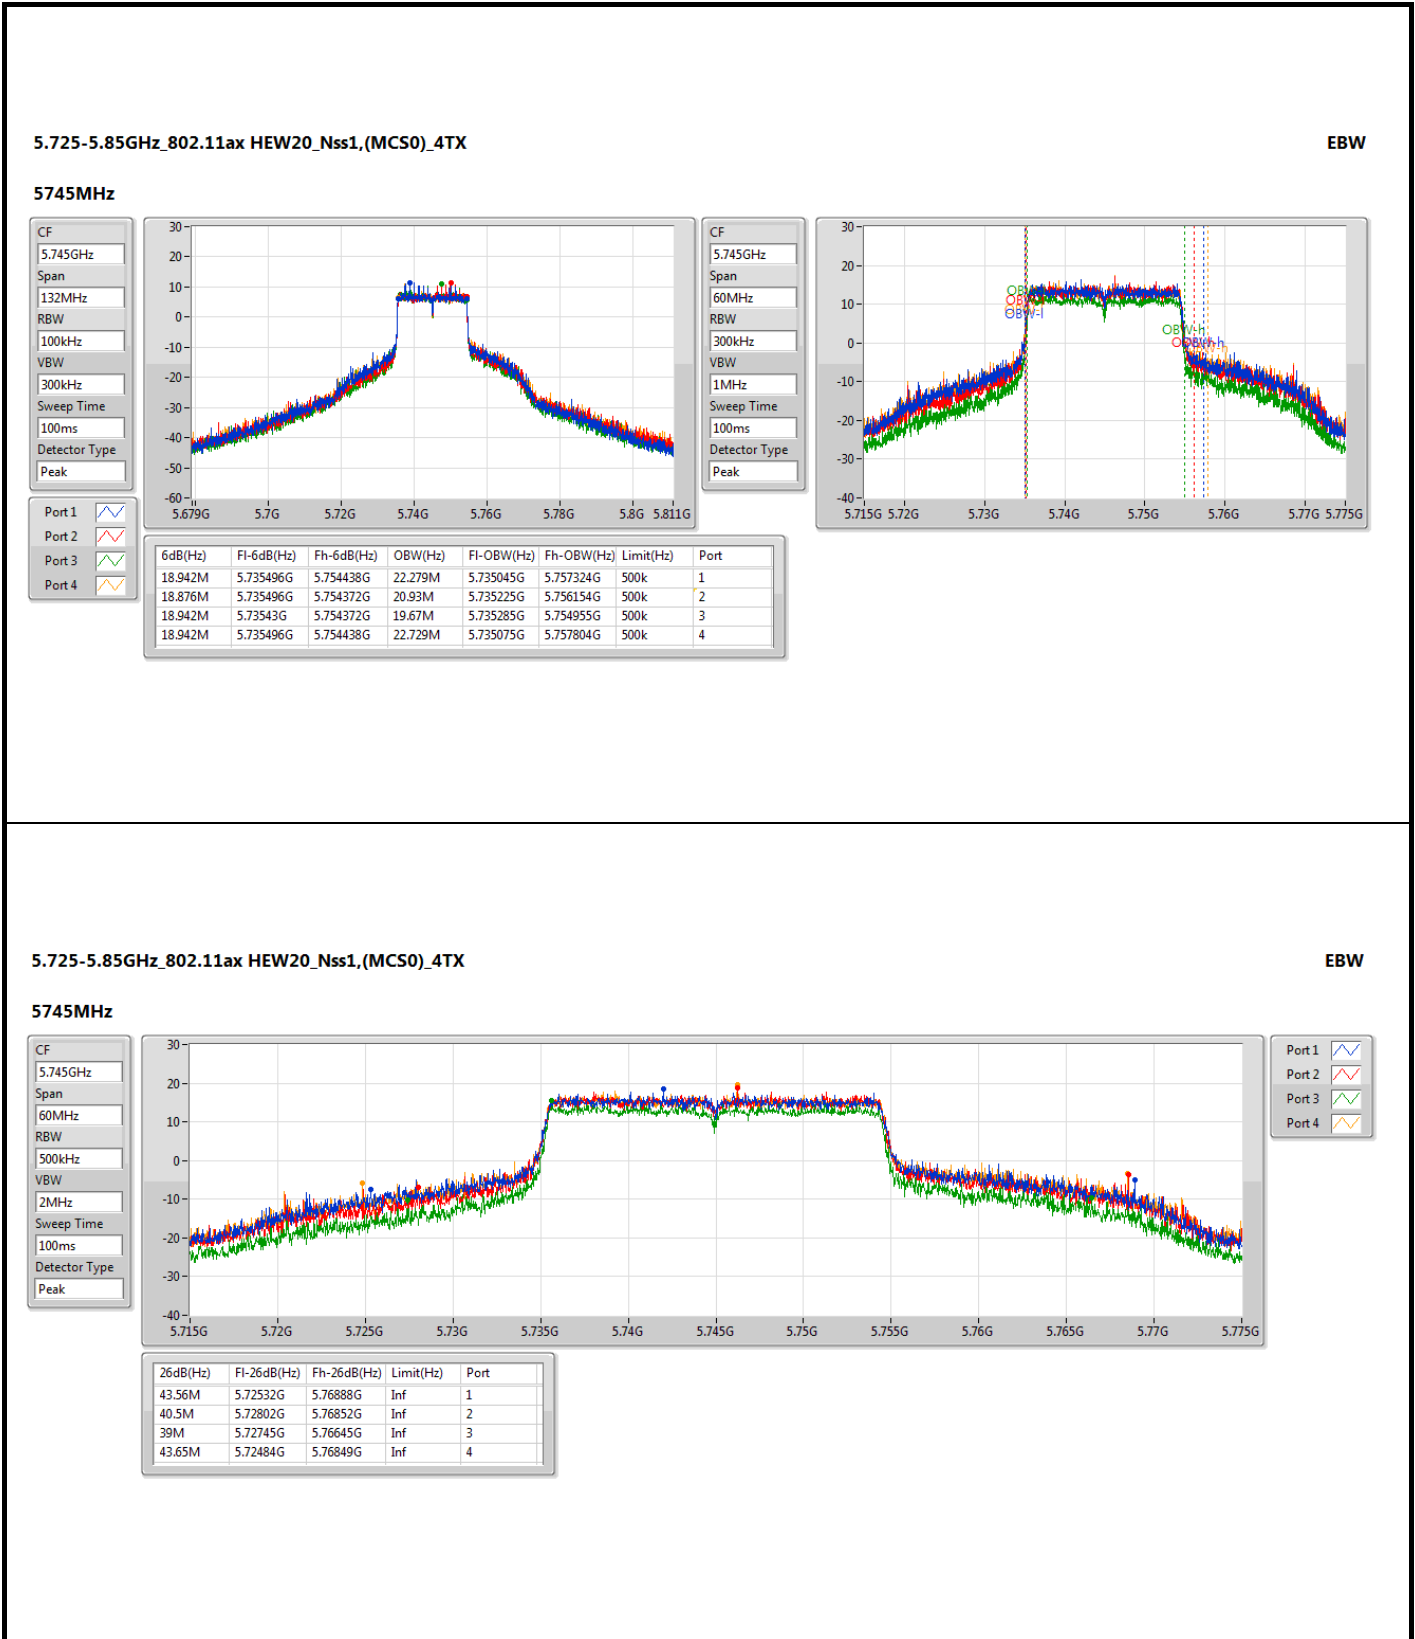

5.725-5.85GHz_802.11ax HEW20_Nss1,(MCS0)_4TX

EBW

5720MHz Straddle 5.725-5.85GHz

5.725-5.85GHz_802.11ax HEW20_Nss1,(MCS0)_4TX

EBW

5720MHz Straddle 5.725-5.85GHz

5.725-5.85GHz_802.11ax HEW20_Nss1,(MCS0)_4TX

EBW