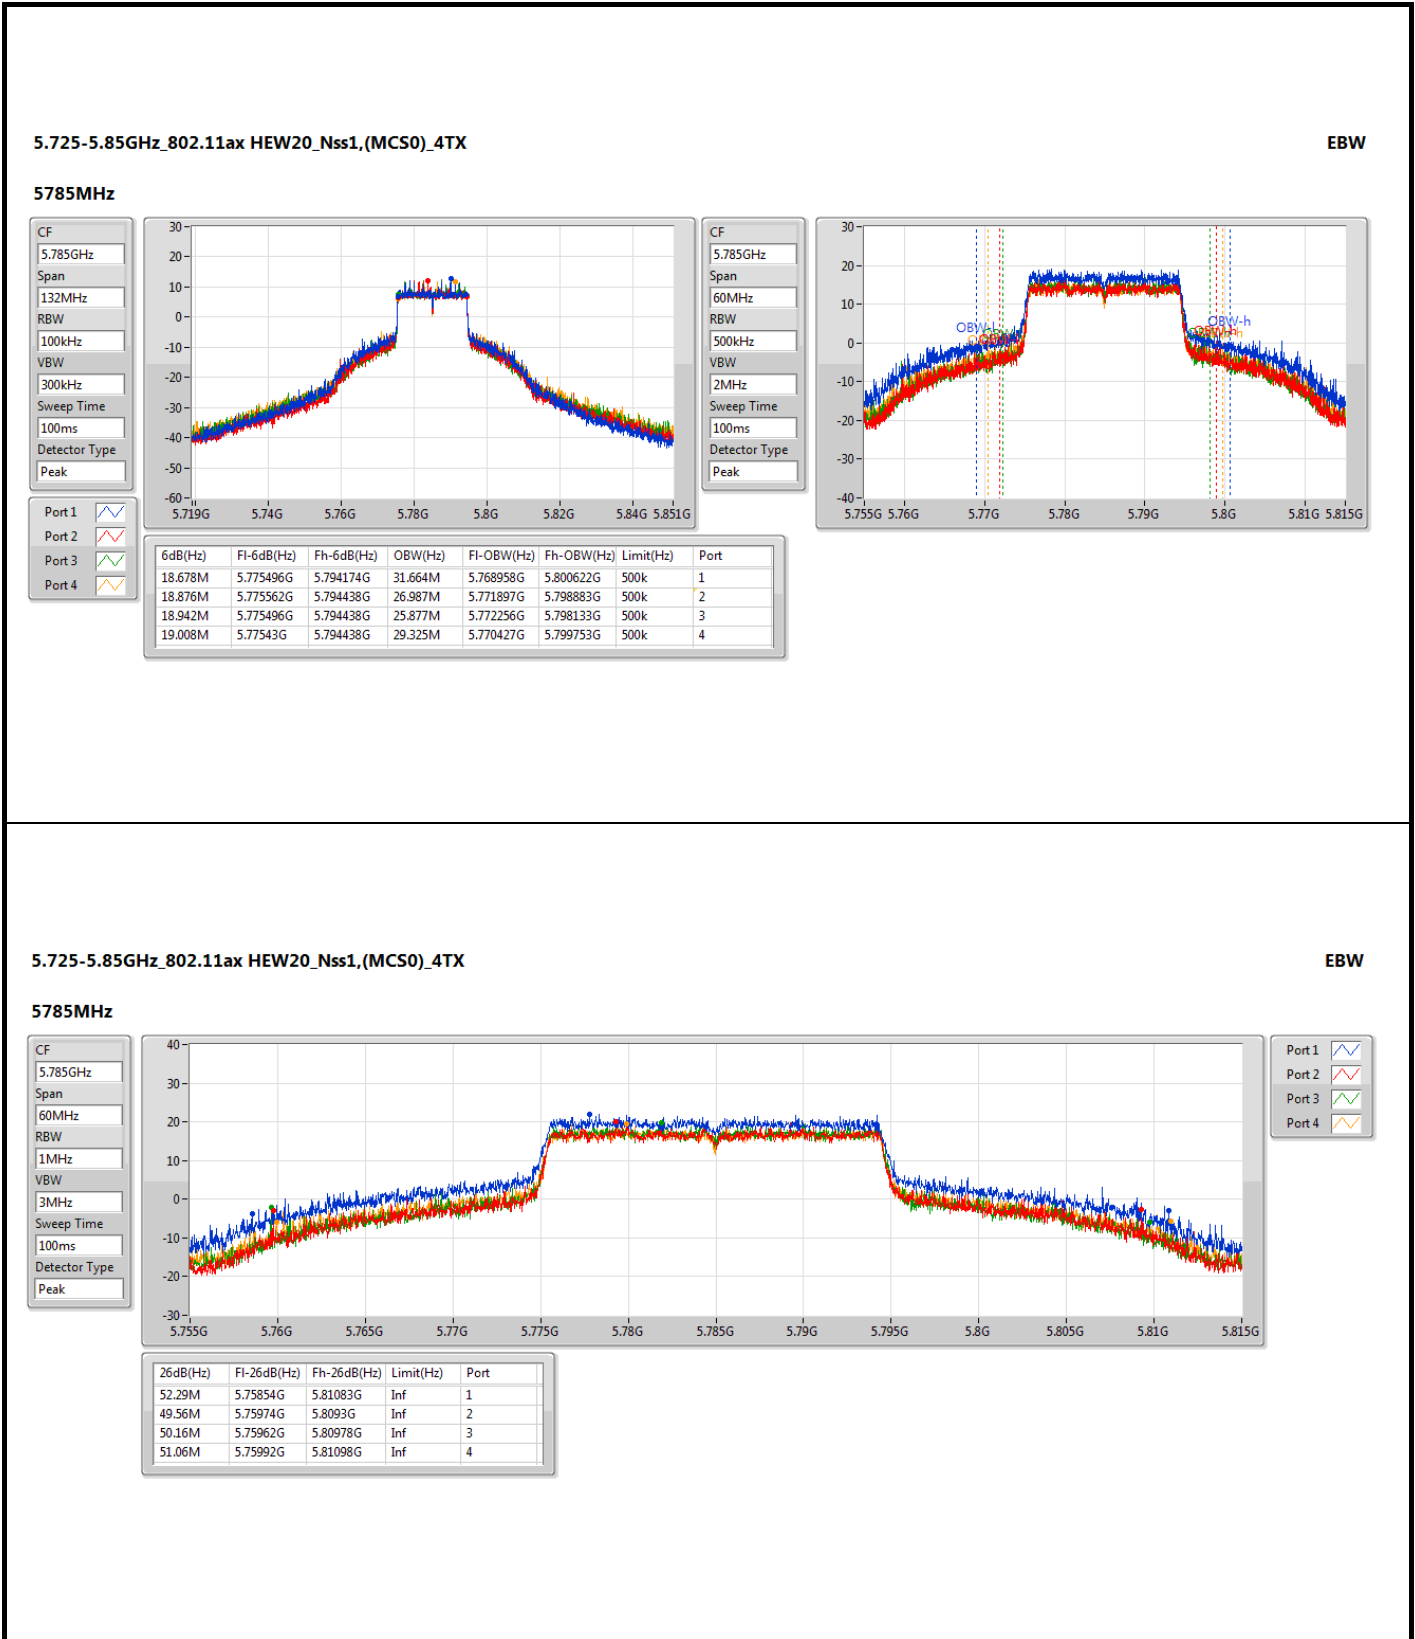

5.725-5.85GHz_802.11ax HEW20_Nss1,(MCS0)_4TX

EBW

5720MHz Straddle 5.725-5.85GHz

5.725-5.85GHz_802.11ax HEW20_Nss1,(MCS0)_4TX

EBW

5720MHz Straddle 5.725-5.85GHz

5.725-5.85GHz_802.11ax HEW20_Nss1,(MCS0)_4TX

EBW