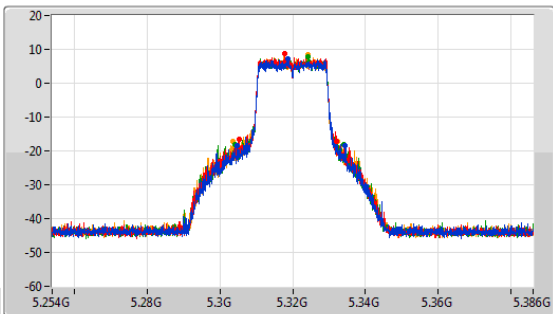

5.25-5.35GHz_802.11ax_HEW20_Nss1,(MCS0)_4TX

EBW

5300MHz

CF: 5.3GHz
 Span: 132MHz
 RBW: 300kHz
 VBW: 1MHz
 Sweep Time: 100ms
 Detector Type: Peak

CF: 5.3GHz
 Span: 60MHz
 RBW: 200kHz
 VBW: 1MHz
 Sweep Time: 100ms
 Detector Type: Peak

Port 1
 Port 2
 Port 3
 Port 4

26dB(Hz)	Fl-26dB(Hz)	Fh-26dB(Hz)	OBW(Hz)	Fl-OBW(Hz)	Fh-OBW(Hz)	Limit(Hz)	Port
29.304M	5.284556G	5.31386G	19.19M	5.290375G	5.309565G	Inf	1
28.182M	5.285942G	5.314124G	19.22M	5.290345G	5.309565G	Inf	2
32.67M	5.282048G	5.314718G	19.22M	5.290345G	5.309565G	Inf	3
26.928M	5.286272G	5.3132G	19.22M	5.290375G	5.309595G	Inf	4

5.25-5.35GHz_802.11ax_HEW20_Nss1,(MCS0)_4TX

EBW

5320MHz

CF: 5.32GHz
 Span: 132MHz
 RBW: 300kHz
 VBW: 1MHz
 Sweep Time: 100ms
 Detector Type: Peak

CF: 5.32GHz
 Span: 60MHz
 RBW: 200kHz
 VBW: 1MHz
 Sweep Time: 100ms
 Detector Type: Peak