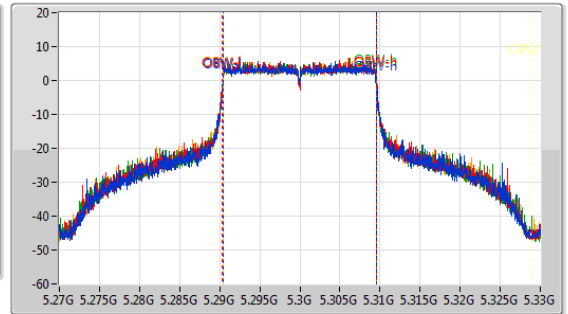

5.25-5.35GHz_802.11ax_HEW20_Nss1,(MCS0)_4TX

EBW

5300MHz

CF: 5.3GHz
 Span: 132MHz
 RBW: 300kHz
 VBW: 1MHz
 Sweep Time: 100ms
 Detector Type: Peak

CF: 5.3GHz
 Span: 60MHz
 RBW: 200kHz
 VBW: 1MHz
 Sweep Time: 100ms
 Detector Type: Peak