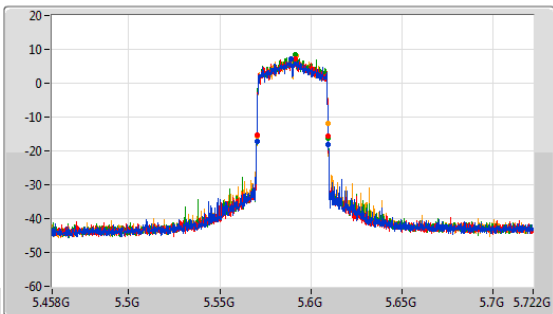

5590MHz

CF
5.59GHz
Span
264MHz
RBW
300kHz
VBW
1MHz
Sweep Time
100ms
Detector Type
Peak

CF
5.59GHz
Span
120MHz
RBW
500kHz
VBW
2MHz
Sweep Time
100ms
Detector Type
Peak