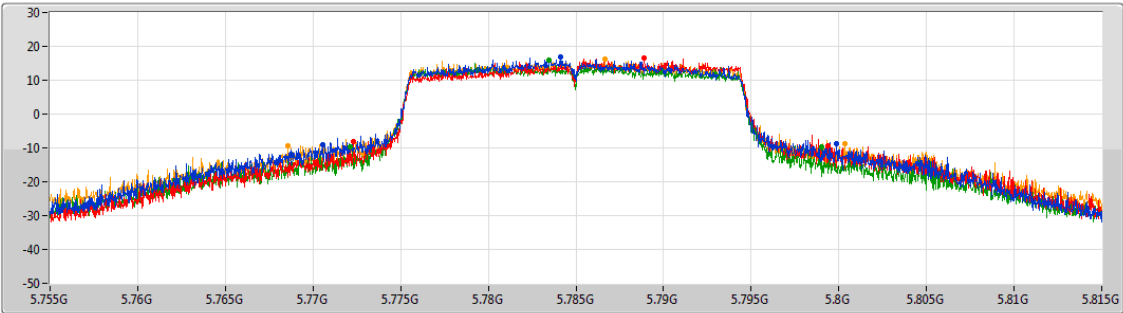

Port 1
Port 2
Port 3
Port 4

26dB(Hz)	Fl-26dB(Hz)	Fh-26dB(Hz)	Limit(Hz)	Port
29.34M	5.77054G	5.79988G	Inf	1
27.09M	5.77231G	5.7994G	Inf	2
26.88M	5.77213G	5.79901G	Inf	3
31.77M	5.76856G	5.80033G	Inf	4