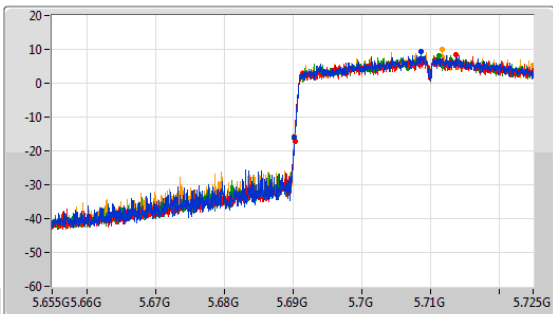

5710MHz Straddle 5.47-5.725GHz

CF: 5.69GHz
Span: 70MHz
RBW: 300kHz
VBW: 1MHz
Sweep Time: 100ms
Detector Type: Peak

CF: 5.69GHz
Span: 70MHz
RBW: 500kHz
VBW: 2MHz
Sweep Time: 100ms
Detector Type: Peak