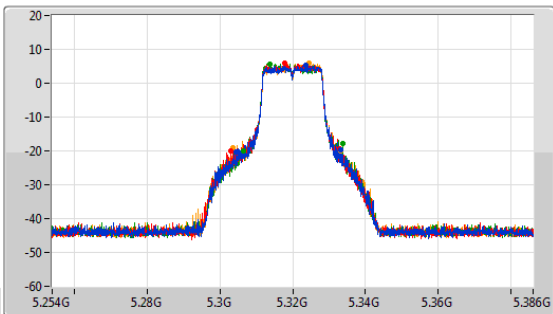

5320MHz

CF: 5.32GHz
Span: 132MHz
RBW: 300kHz
VBW: 1MHz
Sweep Time: 100ms
Detector Type: Peak

CF: 5.32GHz
Span: 52.8MHz
RBW: 200kHz
VBW: 1MHz
Sweep Time: 100ms
Detector Type: Peak