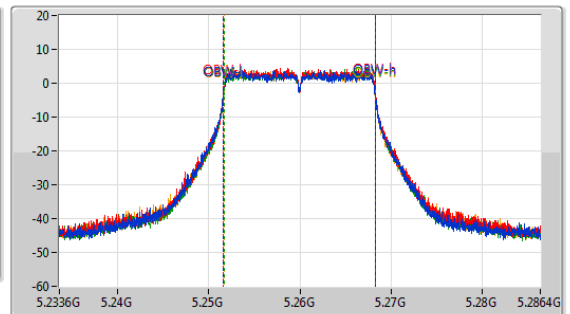

5.25-5.35GHz_802.11a_Nss1,(6Mbps)_4TX

EBW

5260MHz

CF: 5.26GHz
 Span: 132MHz
 RBW: 200kHz
 VBW: 1MHz
 Sweep Time: 100ms
 Detector Type: Peak

CF: 5.26GHz
 Span: 52.8MHz
 RBW: 200kHz
 VBW: 1MHz
 Sweep Time: 100ms
 Detector Type: Peak