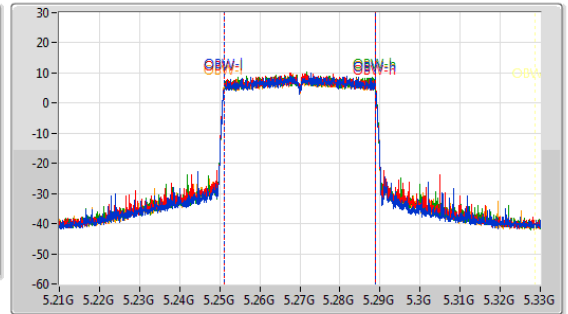

5.25-5.35GHz_802.11ax_HEW40-BF_Nss1,(MCS0)_4TX

EBW

5270MHz

CF: 5.27GHz
 Span: 264MHz
 RBW: 300kHz
 VBW: 1MHz
 Sweep Time: 100ms
 Detector Type: Peak

CF: 5.27GHz
 Span: 120MHz
 RBW: 500kHz
 VBW: 2MHz
 Sweep Time: 100ms
 Detector Type: Peak