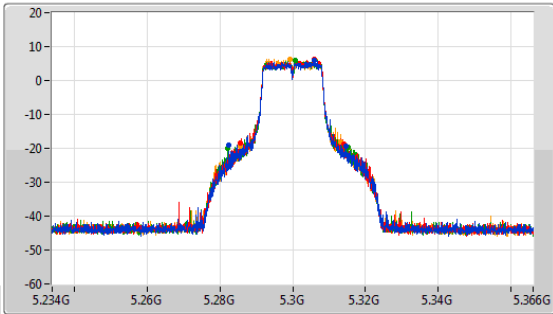

5.25-5.35GHz_802.11a_Nss1,(6Mbps)_4TX

EBW

5260MHz

CF: 5.26GHz
 Span: 132MHz
 RBW: 200kHz
 VBW: 1MHz
 Sweep Time: 100ms
 Detector Type: Peak

CF: 5.26GHz
 Span: 52.8MHz
 RBW: 200kHz
 VBW: 1MHz
 Sweep Time: 100ms
 Detector Type: Peak

26dB(Hz)	Fl-26dB(Hz)	Fh-26dB(Hz)	OBW(Hz)	Fl-OBW(Hz)	Fh-OBW(Hz)	Limit(Hz)	Port
20.856M	5.249374G	5.27023G	16.676M	5.251609G	5.268285G	Inf	1
21.054M	5.249572G	5.270626G	16.65M	5.251635G	5.268285G	Inf	2
20.988M	5.249572G	5.27056G	16.597M	5.251662G	5.268259G	Inf	3
20.724M	5.249506G	5.27023G	16.597M	5.251662G	5.268259G	Inf	4

5.25-5.35GHz_802.11a_Nss1,(6Mbps)_4TX

EBW

5300MHz

CF: 5.3GHz
 Span: 132MHz
 RBW: 300kHz
 VBW: 1MHz
 Sweep Time: 100ms
 Detector Type: Peak

CF: 5.3GHz
 Span: 52.8MHz
 RBW: 200kHz
 VBW: 1MHz
 Sweep Time: 100ms
 Detector Type: Peak