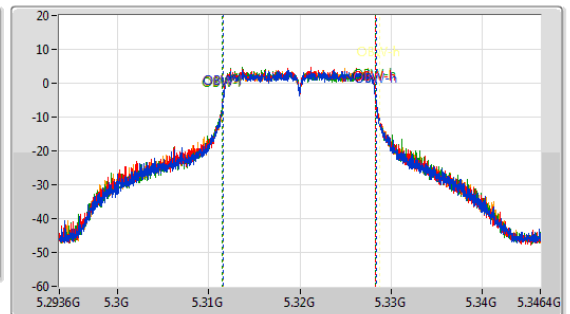

5.25-5.35GHz_802.11a_Nss1,(6Mbps)_4TX

EBW

5320MHz

CF: 5.32GHz
 Span: 132MHz
 RBW: 300kHz
 VBW: 1MHz
 Sweep Time: 100ms
 Detector Type: Peak

CF: 5.32GHz
 Span: 52.8MHz
 RBW: 200kHz
 VBW: 1MHz
 Sweep Time: 100ms
 Detector Type: Peak