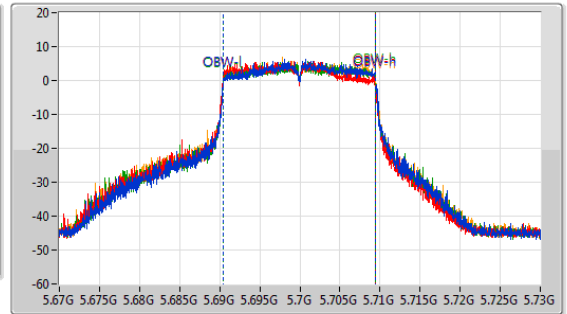

5.47-5.725GHz_802.11ax HEW20-BF_Nss1,(MCS0)_4TX

EBW

5700MHz

CF: 5.7GHz
 Span: 132MHz
 RBW: 300kHz
 VBW: 1MHz
 Sweep Time: 100ms
 Detector Type: Peak

CF: 5.7GHz
 Span: 60MHz
 RBW: 200kHz
 VBW: 1MHz
 Sweep Time: 100ms
 Detector Type: Peak