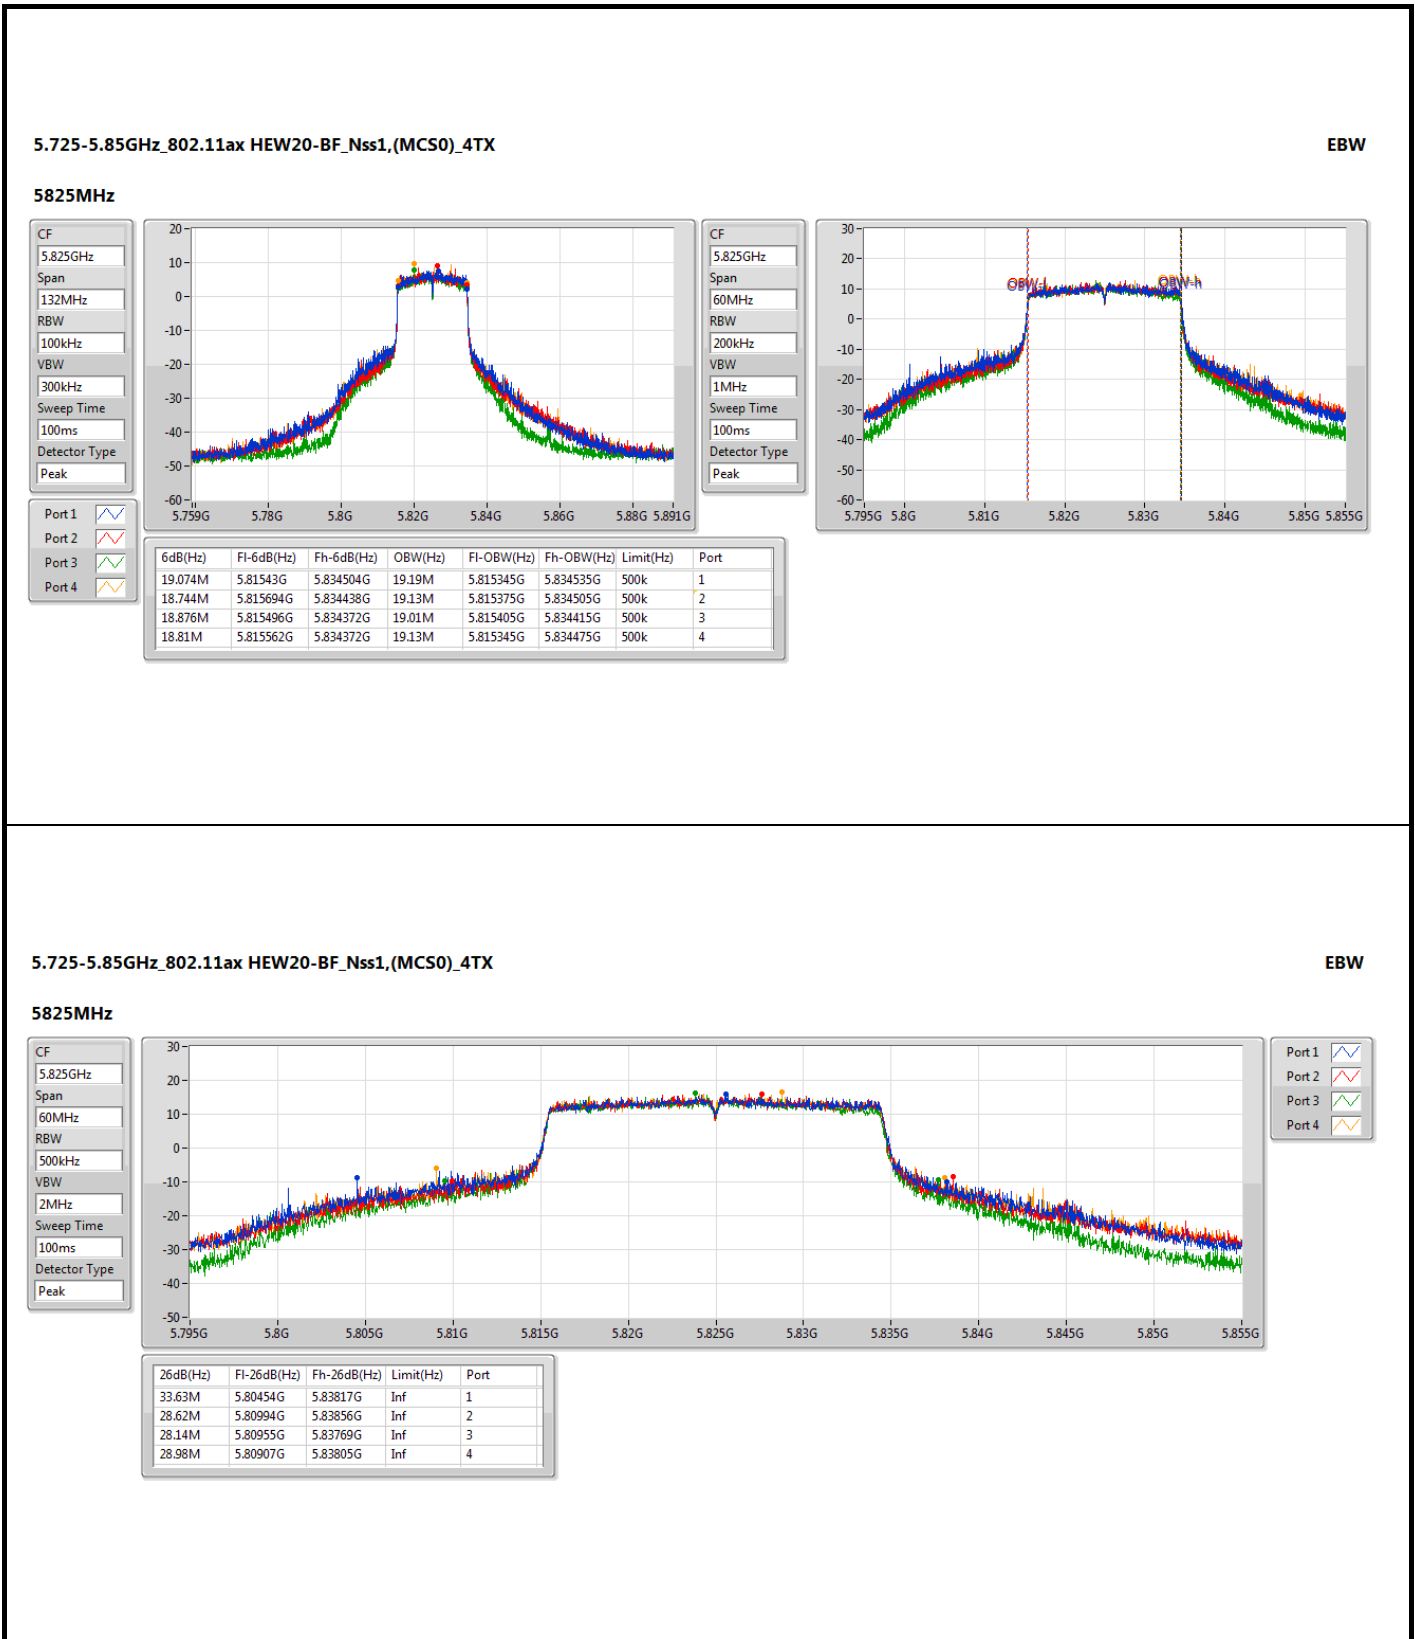

5.725-5.85GHz_802.11ax HEW20-BF_Nss1,(MCS0)_4TX

EBW

5785MHz

CF: 5.785GHz
 Span: 60MHz
 RBW: 500kHz
 VBW: 2MHz
 Sweep Time: 100ms
 Detector Type: Peak

Port 1
 Port 2
 Port 3
 Port 4

26dB(Hz)	Fl-26dB(Hz)	Fh-26dB(Hz)	Limit(Hz)	Port
29.34M	5.77054G	5.79988G	Inf	1
27.09M	5.77231G	5.7994G	Inf	2
26.88M	5.77213G	5.79901G	Inf	3
31.77M	5.76856G	5.80033G	Inf	4