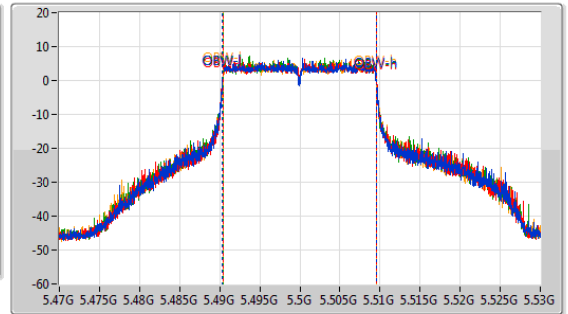

5.47-5.725GHz_802.11ax HEW20_Nss1,(MCS0)_4TX

EBW

5500MHz

CF: 5.5GHz
 Span: 132MHz
 RBW: 300kHz
 VBW: 1MHz
 Sweep Time: 100ms
 Detector Type: Peak

CF: 5.5GHz
 Span: 60MHz
 RBW: 200kHz
 VBW: 1MHz
 Sweep Time: 100ms
 Detector Type: Peak