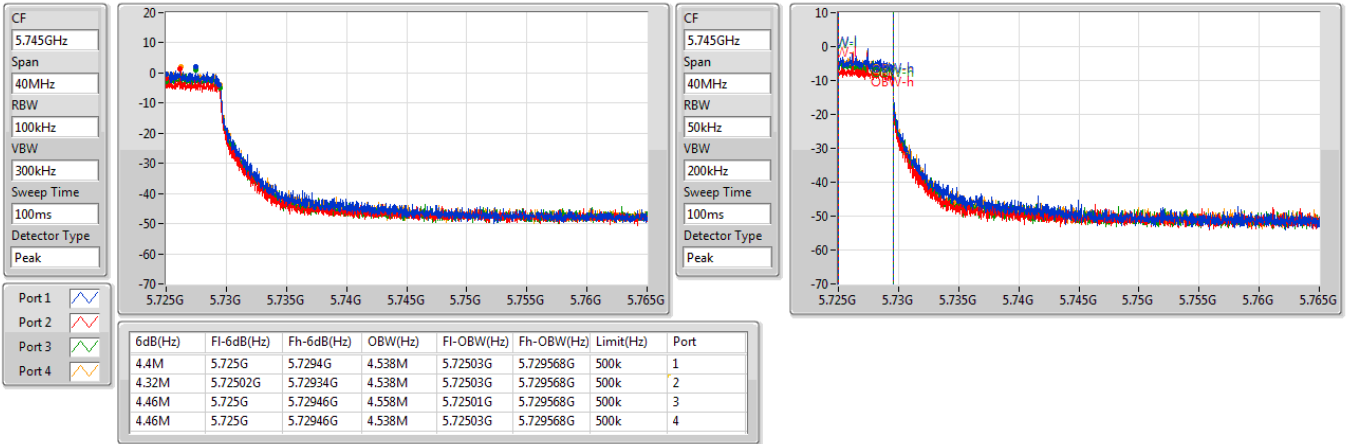

5.725-5.85GHz_802.11ax HEW20-BF_Nss1,(MCS0)_4TX

EBW

5720MHz Straddle 5.725-5.85GHz