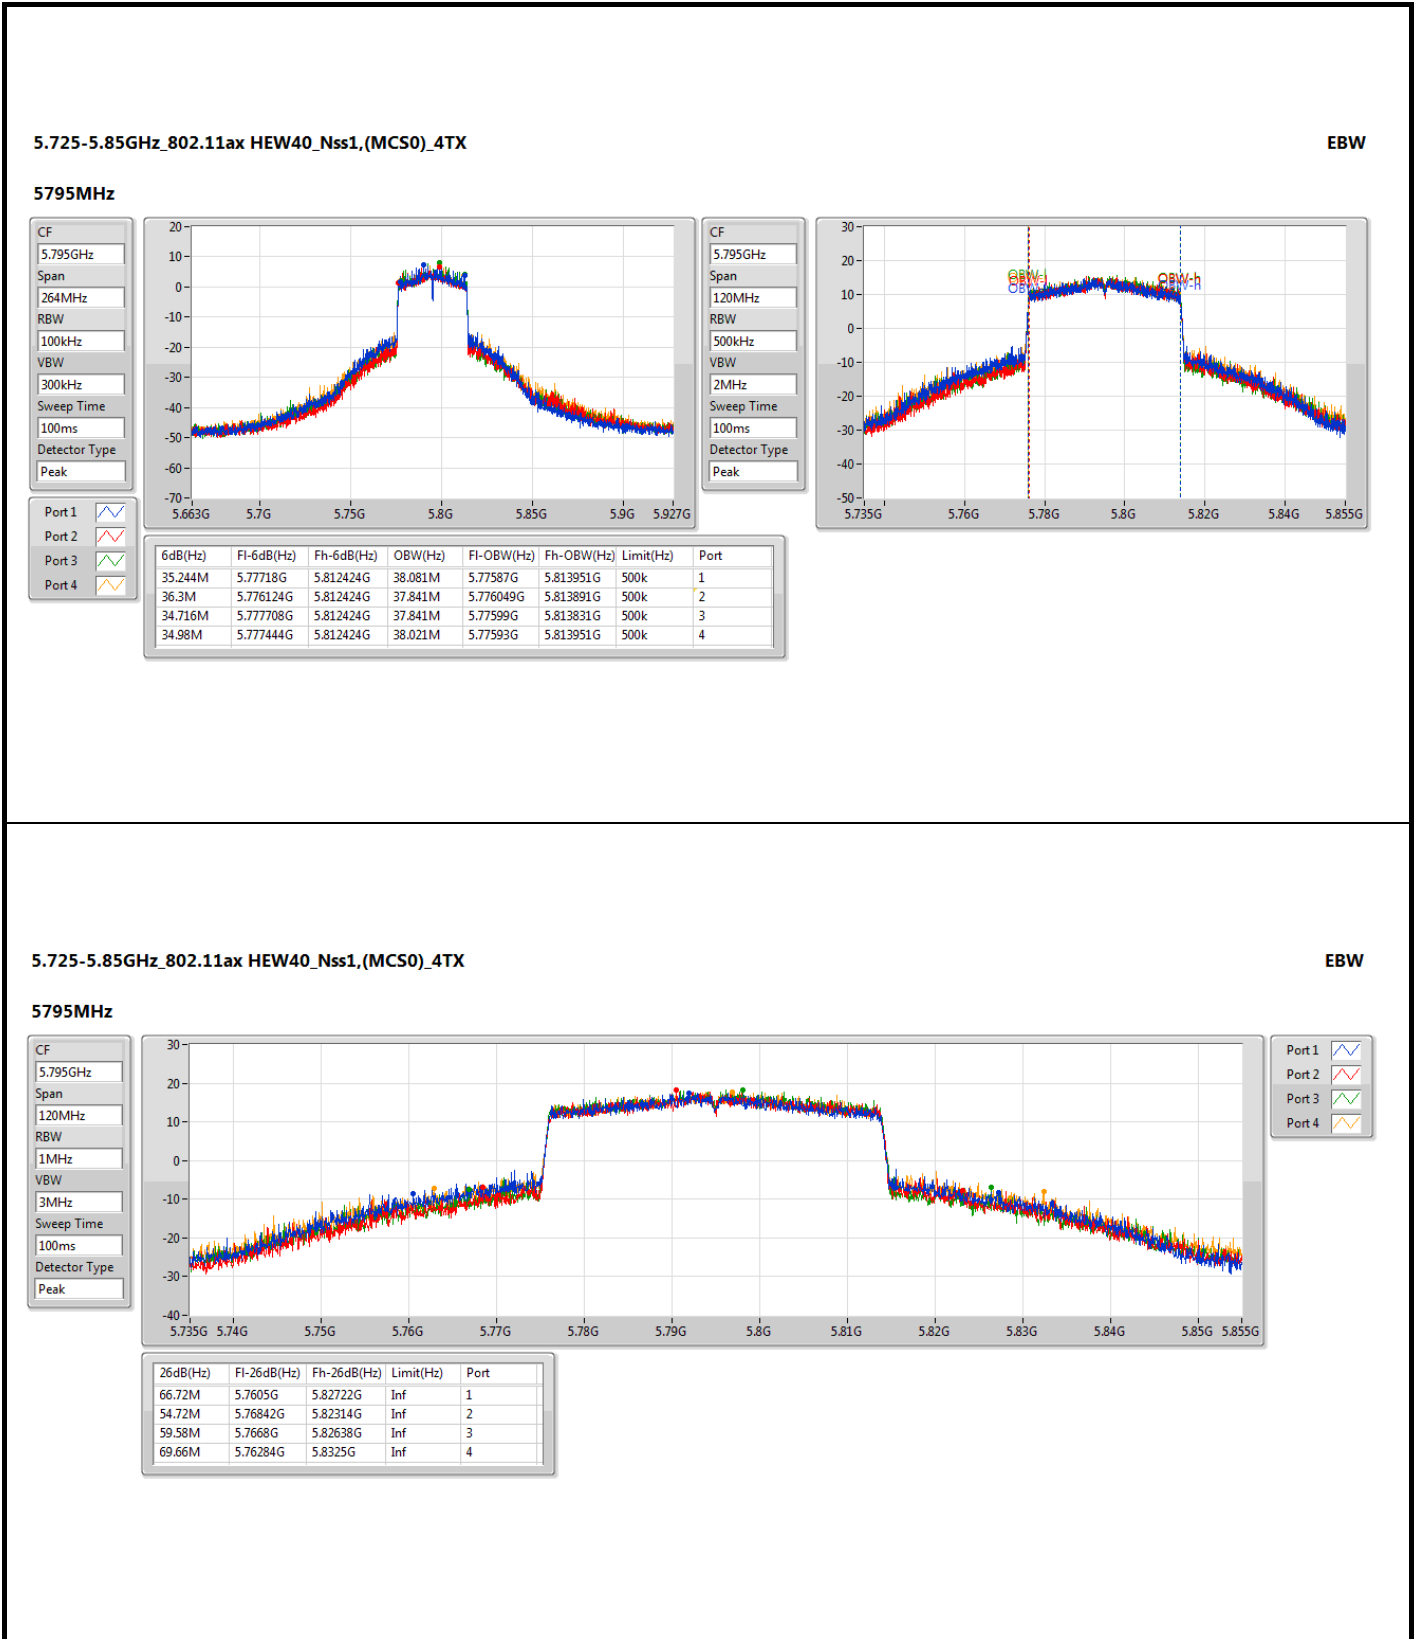

5.725-5.85GHz_802.11ax HEW40_Nss1,(MCS0)_4TX

EBW

5710MHz Straddle 5.725-5.85GHz

5.725-5.85GHz_802.11ax HEW40_Nss1,(MCS0)_4TX

EBW

5710MHz Straddle 5.725-5.85GHz

5.15-5.25GHz_802.11ax_HEW80_Nss1,(MCS0)_4TX

EBW