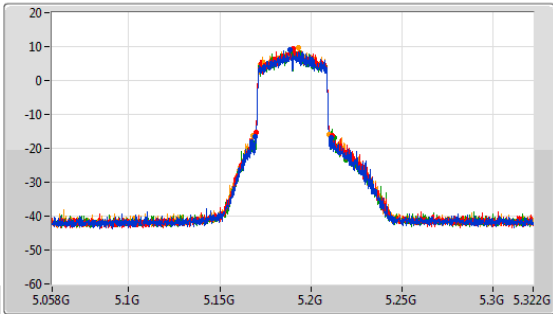

5.15-5.25GHz_802.11ax_HEW40_Nss1,(MCS0)_4TX

EBW

5190MHz

CF: 5.19GHz
Span: 264MHz
RBW: 500kHz
VBW: 2MHz
Sweep Time: 100ms
Detector Type: Peak

CF: 5.19GHz
Span: 120MHz
RBW: 500kHz
VBW: 2MHz
Sweep Time: 100ms
Detector Type: Peak