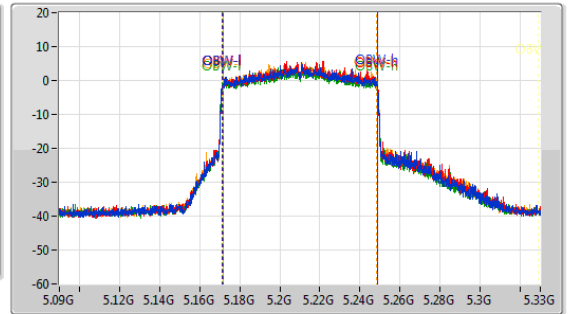

26dB(Hz)	Fl-26dB(Hz)	Fh-26dB(Hz)	OBW(Hz)	Fl-OBW(Hz)	Fh-OBW(Hz)	Limit(Hz)	Port
80.256M	5.169872G	5.250128G	77.241M	5.171379G	5.248621G	Inf	1
83.16M	5.167232G	5.250392G	77.121M	5.171499G	5.248621G	Inf	2
86.592M	5.168024G	5.254616G	77.361M	5.171259G	5.248621G	Inf	3
82.632M	5.169608G	5.25224G	76.882M	5.171619G	5.248501G	Inf	4

5.25-5.35GHz_802.11ax_HEW80_Nss1,(MCS0)_4TX

EBW