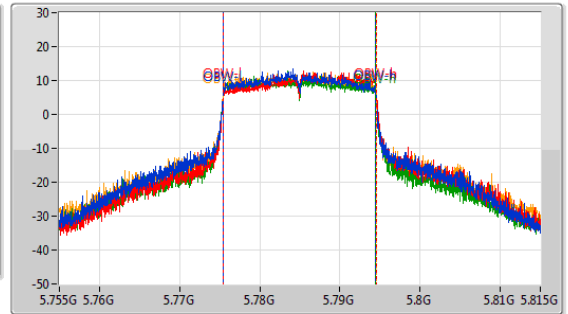

6dB(Hz)	Fl-6dB(Hz)	Fh-6dB(Hz)	OBW(Hz)	Fl-OBW(Hz)	Fh-OBW(Hz)	Limit(Hz)	Port
18.678M	5.775628G	5.794306G	19.07M	5.775405G	5.794475G	500k	1
18.81M	5.775628G	5.794438G	19.1M	5.775495G	5.794595G	500k	2
18.744M	5.775496G	5.79424G	19.07M	5.775405G	5.794475G	500k	3
18.876M	5.775496G	5.794372G	19.13M	5.775405G	5.794535G	500k	4

5.725-5.85GHz_802.11ax HEW20-BF_Nss1,(MCS0)_4TX

EBW

5785MHz

CF: 5.785GHz
Span: 60MHz
RBW: 500kHz
VBW: 2MHz
Sweep Time: 100ms
Detector Type: Peak