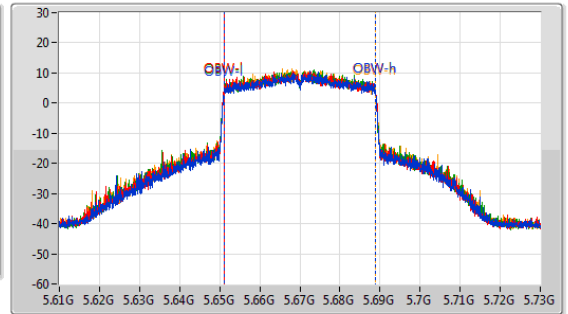

5.47-5.725GHz_802.11ax HEW40_Nss1,(MCS0)_4TX

EBW

5670MHz

CF: 5.67GHz
 Span: 264MHz
 RBW: 500kHz
 VBW: 2MHz
 Sweep Time: 100ms
 Detector Type: Peak

CF: 5.67GHz
 Span: 120MHz
 RBW: 500kHz
 VBW: 2MHz
 Sweep Time: 100ms
 Detector Type: Peak