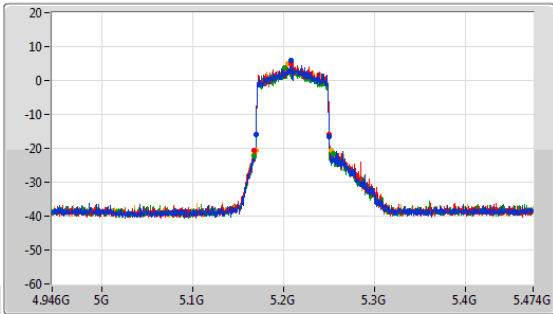

5.15-5.25GHz_802.11ax_HEW80_Nss1,(MCS0)_4TX

EBW

5210MHz

CF: 5.21GHz
Span: 528MHz
RBW: 1MHz
VBW: 3MHz
Sweep Time: 100ms
Detector Type: Peak

CF: 5.21GHz
Span: 240MHz
RBW: 1MHz
VBW: 3MHz
Sweep Time: 100ms
Detector Type: Peak