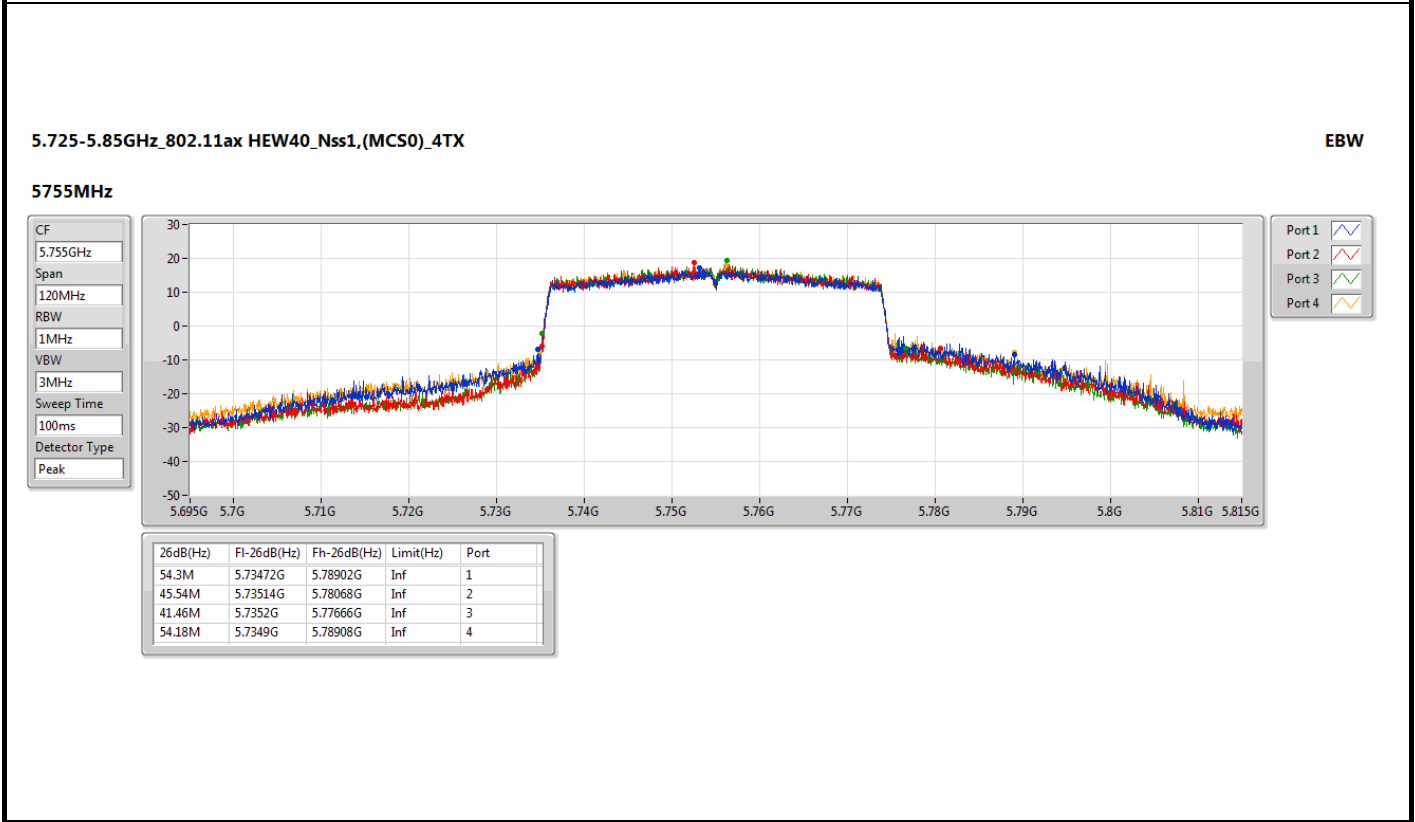

5.725-5.85GHz_802.11ax HEW40_Nss1,(MCS0)_4TX

EBW

5710MHz Straddle 5.725-5.85GHz

5.725-5.85GHz_802.11ax HEW40_Nss1,(MCS0)_4TX

EBW

5710MHz Straddle 5.725-5.85GHz

5.15-5.25GHz_802.11ax_HEW80_Nss1,(MCS0)_4TX

EBW