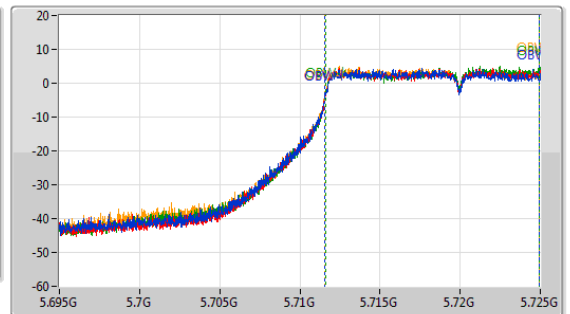

5.47-5.725GHz_802.11a_Nss1,(6Mbps)_4TX

EBW

5720MHz Straddle 5.47-5.725GHz

CF: 5.71GHz
 Span: 30MHz
 RBW: 200kHz
 VBW: 1MHz
 Sweep Time: 100ms
 Detector Type: Peak

CF: 5.71GHz
 Span: 30MHz
 RBW: 200kHz
 VBW: 1MHz
 Sweep Time: 100ms
 Detector Type: Peak