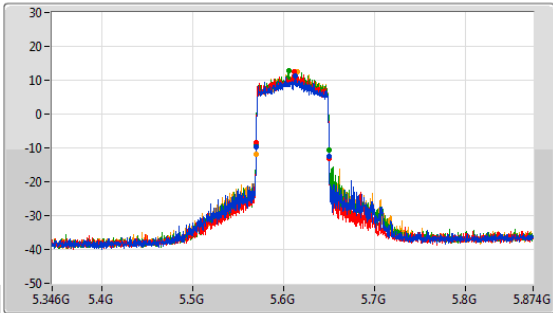

5610MHz

CF: 5.61GHz
Span: 528MHz
RBW: 1MHz
VBW: 3MHz
Sweep Time: 100ms
Detector Type: Peak

CF: 5.61GHz
Span: 240MHz
RBW: 1MHz
VBW: 3MHz
Sweep Time: 100ms
Detector Type: Peak