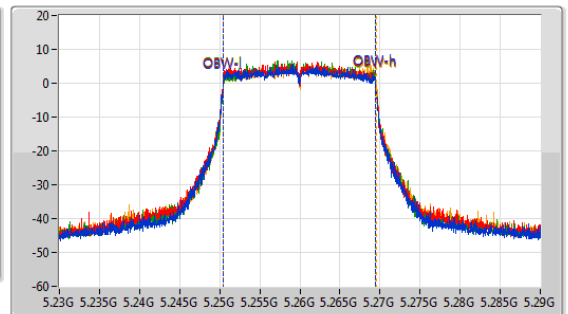

5.25-5.35GHz_802.11ax HEW20-BF_Nss1,(MCS0)_4TX

EBW

5260MHz

CF: 5.26GHz
 Span: 132MHz
 RBW: 200kHz
 VBW: 1MHz
 Sweep Time: 100ms
 Detector Type: Peak

CF: 5.26GHz
 Span: 60MHz
 RBW: 200kHz
 VBW: 1MHz
 Sweep Time: 100ms
 Detector Type: Peak