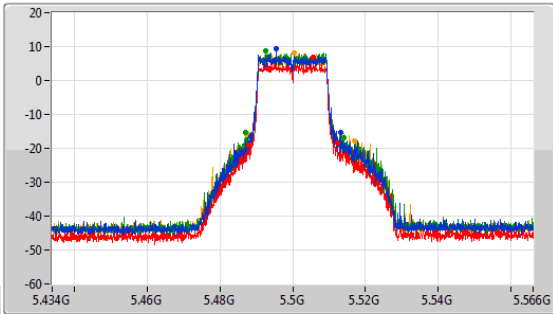

5.25-5.35GHz_802.11ax_HEW20_Nss1,(MCS0)_4TX

EBW

5320MHz

CF: 5.32GHz
 Span: 132MHz
 RBW: 300kHz
 VBW: 1MHz
 Sweep Time: 100ms
 Detector Type: Peak

CF: 5.32GHz
 Span: 60MHz
 RBW: 200kHz
 VBW: 1MHz
 Sweep Time: 100ms
 Detector Type: Peak

Port 1
 Port 2
 Port 3
 Port 4

26dB(Hz)	Fl-26dB(Hz)	Fh-26dB(Hz)	OBW(Hz)	Fl-OBW(Hz)	Fh-OBW(Hz)	Limit(Hz)	Port
29.568M	5.30482G	5.334388G	19.16M	5.310375G	5.329535G	Inf	1
26.73M	5.305414G	5.332144G	19.22M	5.310315G	5.329535G	Inf	2
29.832M	5.304292G	5.334124G	19.19M	5.310345G	5.329535G	Inf	3
28.776M	5.3035G	5.332276G	19.19M	5.310345G	5.329535G	Inf	4

5.47-5.725GHz_802.11ax HEW20_Nss1,(MCS0)_4TX

EBW

5500MHz

CF: 5.5GHz
 Span: 132MHz
 RBW: 300kHz
 VBW: 1MHz
 Sweep Time: 100ms
 Detector Type: Peak

CF: 5.5GHz
 Span: 60MHz
 RBW: 200kHz
 VBW: 1MHz
 Sweep Time: 100ms
 Detector Type: Peak