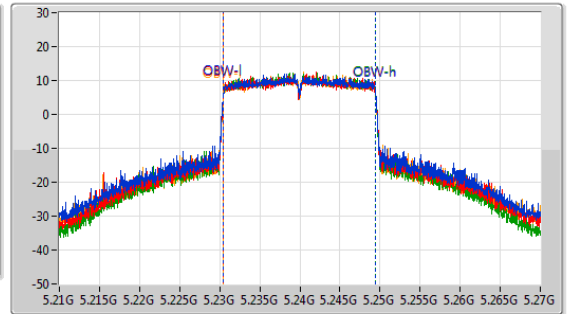

5.15-5.25GHz_802.11ax HEW20-BF_Nss1,(MCS0)_4TX

EBW

5240MHz

CF: 5.24GHz
 Span: 132MHz
 RBW: 300kHz
 VBW: 1MHz
 Sweep Time: 100ms
 Detector Type: Peak

CF: 5.24GHz
 Span: 60MHz
 RBW: 200kHz
 VBW: 1MHz
 Sweep Time: 100ms
 Detector Type: Peak