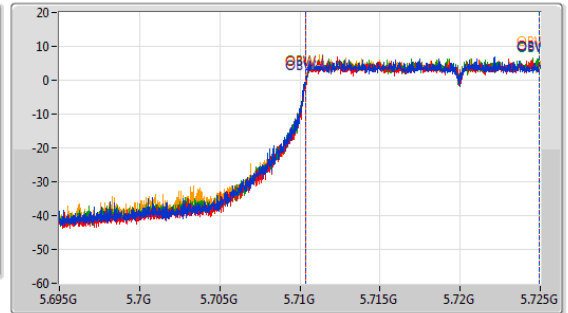

5.47-5.725GHz_802.11ax HEW20_Nss1,(MCS0)_4TX

EBW

5720MHz Straddle 5.47-5.725GHz

CF: 5.71GHz
 Span: 30MHz
 RBW: 200kHz
 VBW: 1MHz
 Sweep Time: 100ms
 Detector Type: Peak

CF: 5.71GHz
 Span: 30MHz
 RBW: 200kHz
 VBW: 1MHz
 Sweep Time: 100ms
 Detector Type: Peak