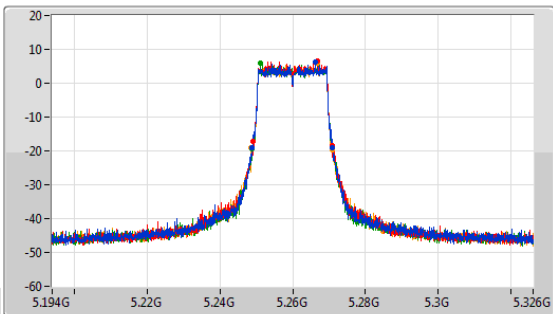

CF: 5.26GHz
Span: 60MHz
RBW: 200kHz
VBW: 1MHz
Sweep Time: 100ms
Detector Type: Peak