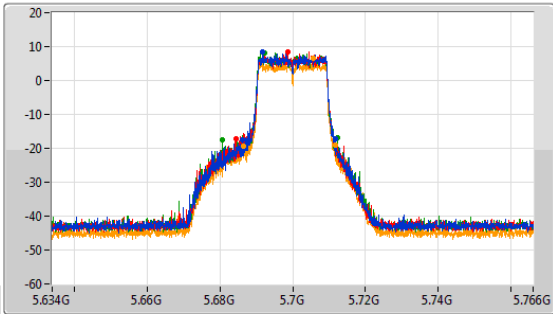

5.47-5.725GHz_802.11ax HEW20_Nss1,(MCS0)_4TX

EBW

5580MHz

CF: 5.58GHz
 Span: 132MHz
 RBW: 200kHz
 VBW: 1MHz
 Sweep Time: 100ms
 Detector Type: Peak

CF: 5.58GHz
 Span: 60MHz
 RBW: 200kHz
 VBW: 1MHz
 Sweep Time: 100ms
 Detector Type: Peak

26dB(Hz)	Fl-26dB(Hz)	Fh-26dB(Hz)	OBW(Hz)	Fl-OBW(Hz)	Fh-OBW(Hz)	Limit(Hz)	Port
22.044M	5.568912G	5.590956G	19.07M	5.570435G	5.589505G	Inf	1
22.11M	5.568912G	5.591022G	19.07M	5.570405G	5.589475G	Inf	2
21.714M	5.569044G	5.590758G	19.07M	5.570405G	5.589475G	Inf	3
22.308M	5.569044G	5.591352G	19.1M	5.570435G	5.589535G	Inf	4

5.47-5.725GHz_802.11ax HEW20_Nss1,(MCS0)_4TX

EBW

5700MHz

CF: 5.7GHz
 Span: 132MHz
 RBW: 300kHz
 VBW: 1MHz
 Sweep Time: 100ms
 Detector Type: Peak

CF: 5.7GHz
 Span: 60MHz
 RBW: 200kHz
 VBW: 1MHz
 Sweep Time: 100ms
 Detector Type: Peak