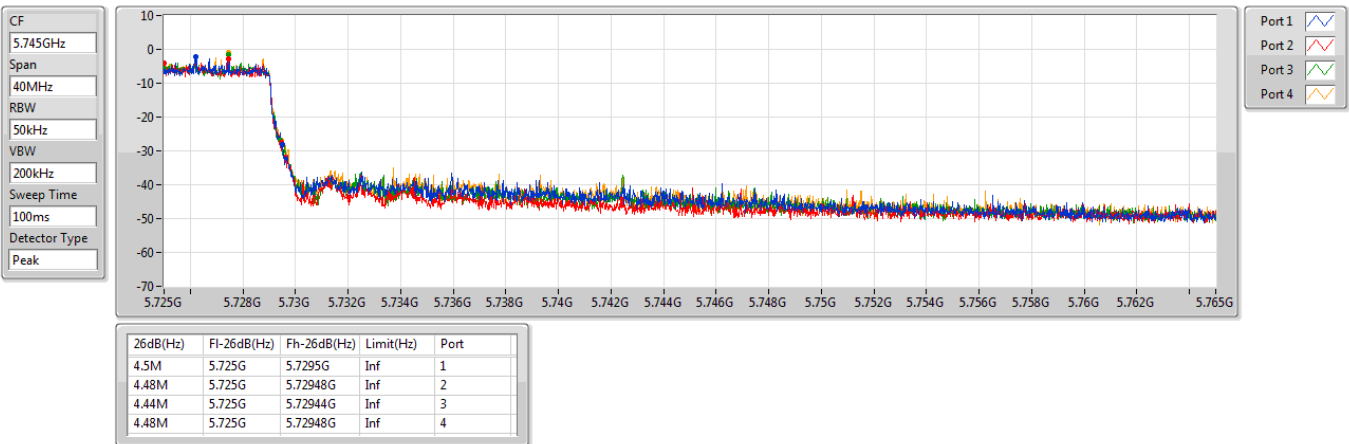

5.725-5.85GHz_802.11ax HEW40_Nss1,(MCS0)_4TX

EBW

5710MHz Straddle 5.725-5.85GHz

5.725-5.85GHz_802.11ax HEW40_Nss1,(MCS0)_4TX

EBW

5710MHz Straddle 5.725-5.85GHz

5.15-5.25GHz_802.11ax_HEW80_Nss1,(MCS0)_4TX

EBW