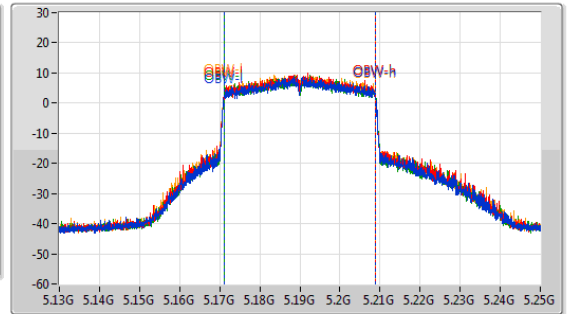

5.15-5.25GHz_802.11ax_HEW40_Nss1,(MCS0)_4TX

EBW

5190MHz

CF: 5.19GHz
 Span: 264MHz
 RBW: 500kHz
 VBW: 2MHz
 Sweep Time: 100ms
 Detector Type: Peak

CF: 5.19GHz
 Span: 120MHz
 RBW: 500kHz
 VBW: 2MHz
 Sweep Time: 100ms
 Detector Type: Peak