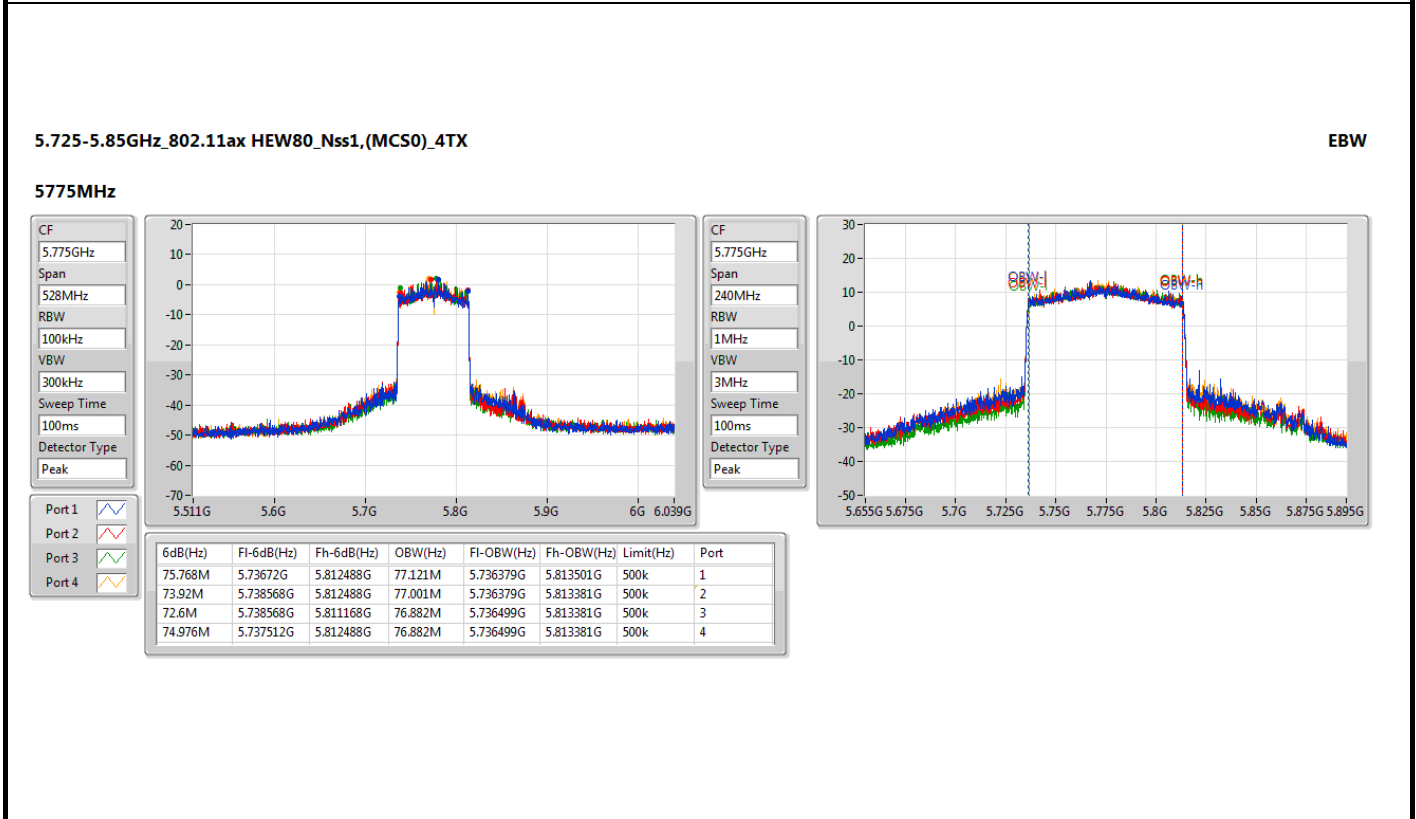

5.47-5.725GHz_802.11ax HEW80_Nss1,(MCS0)_4TX

EBW

5690MHz Straddle 5.47-5.725GHz

5.725-5.85GHz_802.11ax HEW80_Nss1,(MCS0)_4TX

EBW

5690MHz Straddle 5.725-5.85GHz

5.25-5.35GHz_802.11ax HEW160_Nss1,(MCS0)_4TX

EBW