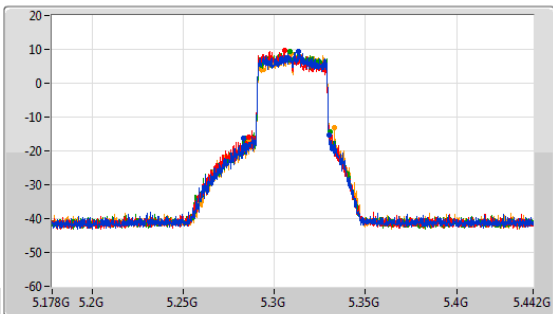

5310MHz

CF: 5.31GHz
Span: 264MHz
RBW: 500kHz
VBW: 2MHz
Sweep Time: 100ms
Detector Type: Peak

CF: 5.31GHz
Span: 120MHz
RBW: 500kHz
VBW: 2MHz
Sweep Time: 100ms
Detector Type: Peak