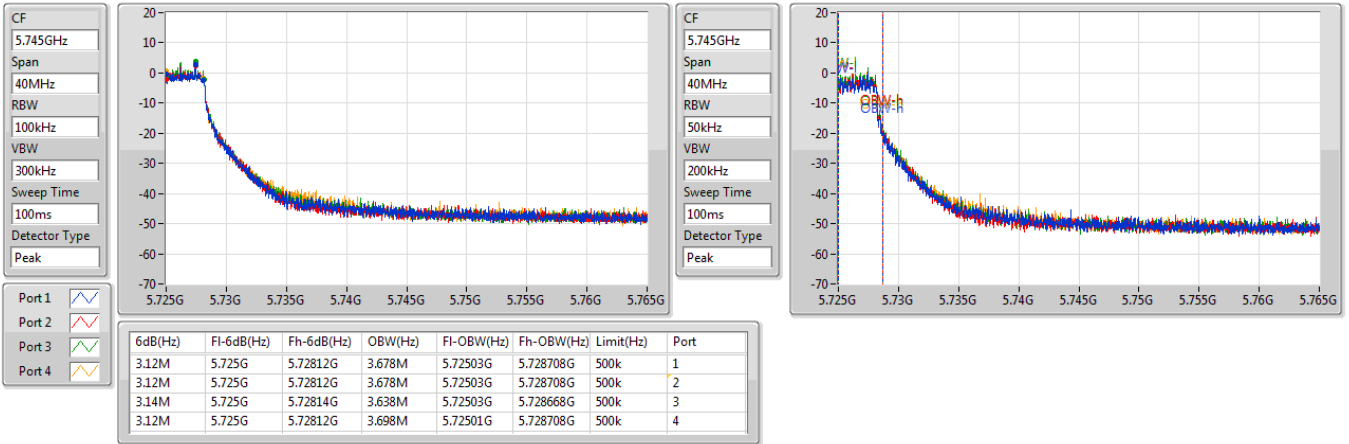

5.725-5.85GHz_802.11a_Nss1,(6Mbps)_4TX

EBW

5720MHz Straddle 5.725-5.85GHz