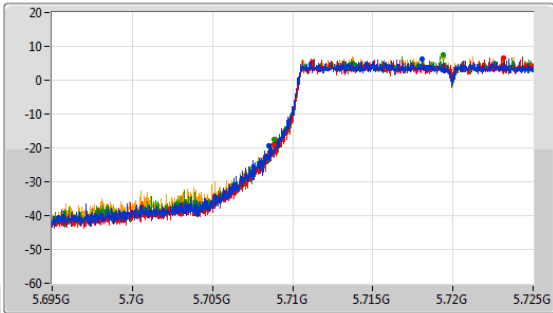

5.47-5.725GHz_802.11ax HEW20_Nss1,(MCS0)_4TX

EBW

5700MHz

CF: 5.7GHz
 Span: 132MHz
 RBW: 300kHz
 VBW: 1MHz
 Sweep Time: 100ms
 Detector Type: Peak

CF: 5.7GHz
 Span: 60MHz
 RBW: 200kHz
 VBW: 1MHz
 Sweep Time: 100ms
 Detector Type: Peak

Port 1: [Line 1]
 Port 2: [Line 2]
 Port 3: [Line 3]
 Port 4: [Line 4]

26dB(Hz)	Fl-26dB(Hz)	Fh-26dB(Hz)	OBW(Hz)	Fl-OBW(Hz)	Fh-OBW(Hz)	Limit(Hz)	Port
25.41M	5.686206G	5.711616G	19.16M	5.690345G	5.709505G	Inf	1
27.258M	5.684358G	5.711616G	19.16M	5.690345G	5.709505G	Inf	2
31.68M	5.680794G	5.712474G	19.19M	5.690315G	5.709505G	Inf	3
25.212M	5.686602G	5.711814G	19.16M	5.690345G	5.709505G	Inf	4

5.47-5.725GHz_802.11ax HEW20_Nss1,(MCS0)_4TX

EBW

5720MHz Straddle 5.47-5.725GHz

CF: 5.71GHz
 Span: 30MHz
 RBW: 200kHz
 VBW: 1MHz
 Sweep Time: 100ms
 Detector Type: Peak

CF: 5.71GHz
 Span: 30MHz
 RBW: 200kHz
 VBW: 1MHz
 Sweep Time: 100ms
 Detector Type: Peak