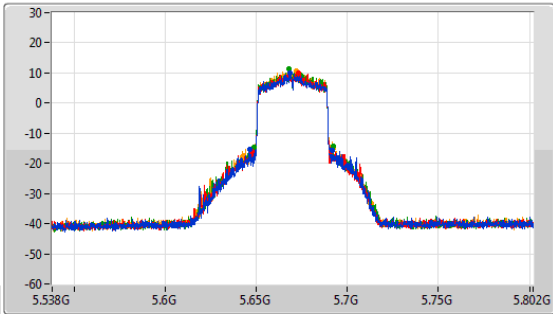

5.47-5.725GHz_802.11ax HEW40_Nss1,(MCS0)_4TX

EBW

5670MHz

CF: 5.67GHz
 Span: 264MHz
 RBW: 500kHz
 VBW: 2MHz
 Sweep Time: 100ms
 Detector Type: Peak

CF: 5.67GHz
 Span: 120MHz
 RBW: 500kHz
 VBW: 2MHz
 Sweep Time: 100ms
 Detector Type: Peak