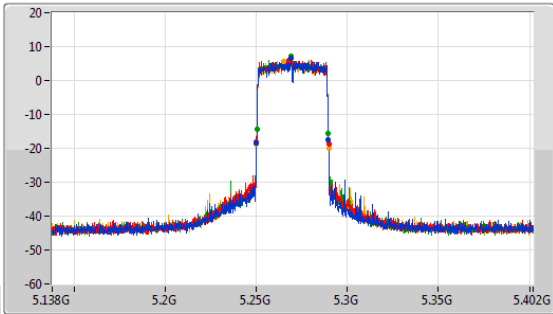

5.25-5.35GHz_802.11ax_HEW40-BF_Nss1,(MCS0)_4TX

EBW

5270MHz

CF: 5.27GHz
Span: 264MHz
RBW: 300kHz
VBW: 1MHz
Sweep Time: 100ms
Detector Type: Peak

CF: 5.27GHz
Span: 120MHz
RBW: 500kHz
VBW: 2MHz
Sweep Time: 100ms
Detector Type: Peak