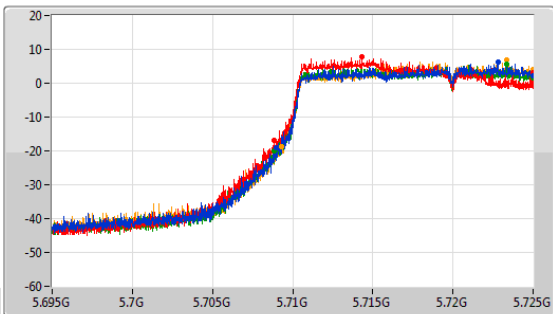

5720MHz Straddle 5.47-5.725GHz

CF: 5.71GHz
Span: 30MHz
RBW: 200kHz
VBW: 1MHz
Sweep Time: 100ms
Detector Type: Peak

CF: 5.71GHz
Span: 30MHz
RBW: 200kHz
VBW: 1MHz
Sweep Time: 100ms
Detector Type: Peak