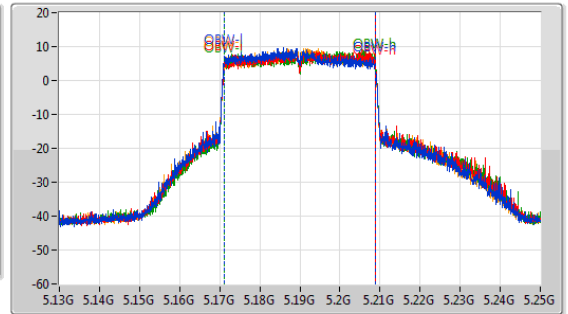

5.15-5.25GHz_802.11ax_HEW40-BF_Nss1,(MCS0)_4TX

EBW

5190MHz

CF: 5.19GHz
 Span: 264MHz
 RBW: 500kHz
 VBW: 2MHz
 Sweep Time: 100ms
 Detector Type: Peak

CF: 5.19GHz
 Span: 120MHz
 RBW: 500kHz
 VBW: 2MHz
 Sweep Time: 100ms
 Detector Type: Peak