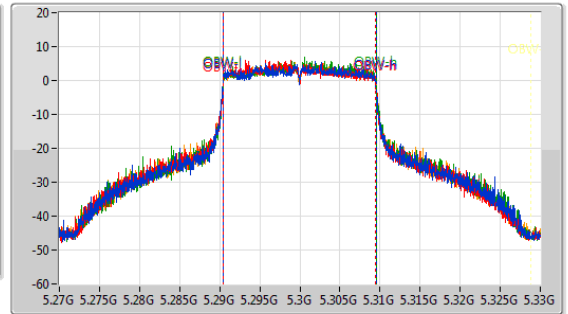

5.25-5.35GHz_802.11ax_HEW20-BF_Nss1,(MCS0)_4TX

EBW

5300MHz

CF: 5.3GHz
 Span: 132MHz
 RBW: 300kHz
 VBW: 1MHz
 Sweep Time: 100ms
 Detector Type: Peak

CF: 5.3GHz
 Span: 60MHz
 RBW: 200kHz
 VBW: 1MHz
 Sweep Time: 100ms
 Detector Type: Peak