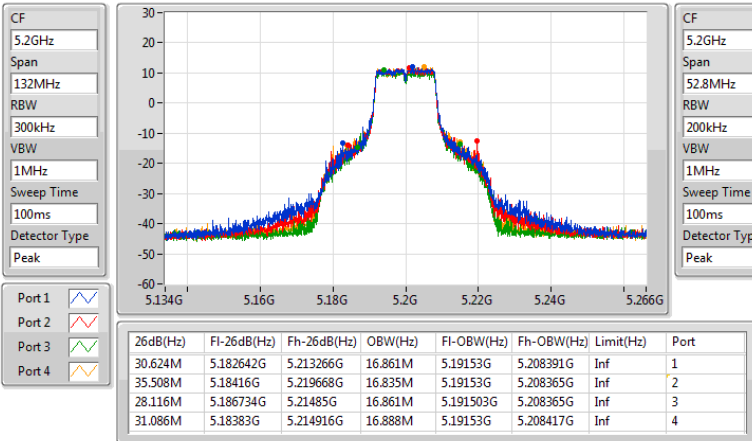

5.15-5.25GHz_802.11a_Nss1,(6Mbps)_4TX

EBW

5180MHz

5.15-5.25GHz_802.11a_Nss1,(6Mbps)_4TX

EBW

5200MHz