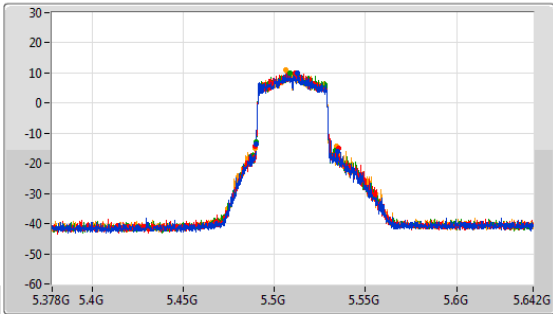

5.47-5.725GHz_802.11ax HEW40_Nss1,(MCS0)_4TX

EBW

5510MHz

CF
5.51GHz
Span
264MHz
RBW
500kHz
VBW
2MHz
Sweep Time
100ms
Detector Type
Peak

CF
5.51GHz
Span
120MHz
RBW
500kHz
VBW
2MHz
Sweep Time
100ms
Detector Type
Peak