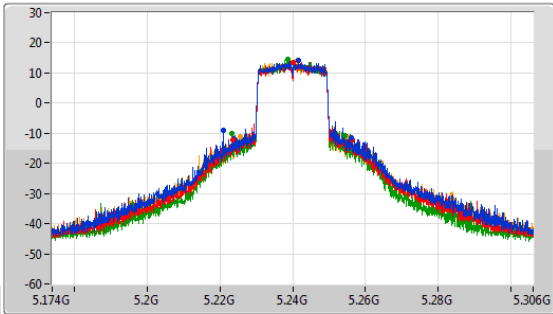

5.15-5.25GHz_802.11ax HEW20-BF_Nss1,(MCS0)_4TX

EBW

5240MHz

CF: 5.24GHz
Span: 132MHz
RBW: 300kHz
VBW: 1MHz
Sweep Time: 100ms
Detector Type: Peak

CF: 5.24GHz
Span: 60MHz
RBW: 200kHz
VBW: 1MHz
Sweep Time: 100ms
Detector Type: Peak