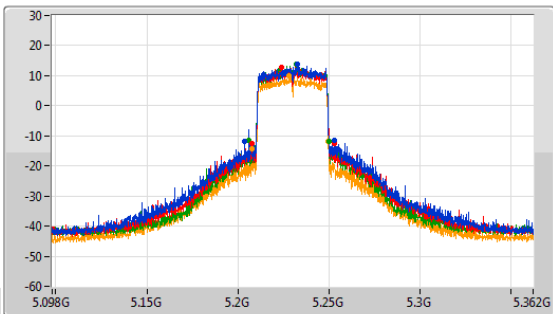

5230MHz

CF: 5.23GHz
Span: 264MHz
RBW: 500kHz
VBW: 2MHz
Sweep Time: 100ms
Detector Type: Peak

CF: 5.23GHz
Span: 120MHz
RBW: 500kHz
VBW: 2MHz
Sweep Time: 100ms
Detector Type: Peak