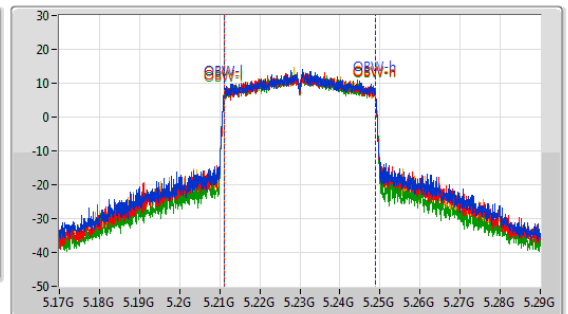

5.15-5.25GHz_802.11ax_HEW40_Nss1,(MCS0)_4TX

EBW

5230MHz

CF: 5.23GHz
 Span: 264MHz
 RBW: 300kHz
 VBW: 1MHz
 Sweep Time: 100ms
 Detector Type: Peak

CF: 5.23GHz
 Span: 120MHz
 RBW: 500kHz
 VBW: 2MHz
 Sweep Time: 100ms
 Detector Type: Peak