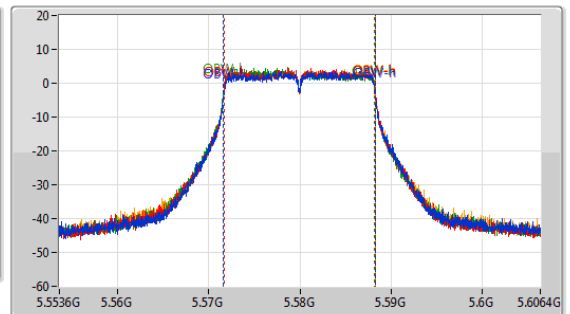

5.47-5.725GHz_802.11a_Nss1,(6Mbps)_4TX

EBW

5580MHz

CF: 5.58GHz
 Span: 132MHz
 RBW: 200kHz
 VBW: 1MHz
 Sweep Time: 100ms
 Detector Type: Peak

CF: 5.58GHz
 Span: 52.8MHz
 RBW: 200kHz
 VBW: 1MHz
 Sweep Time: 100ms
 Detector Type: Peak