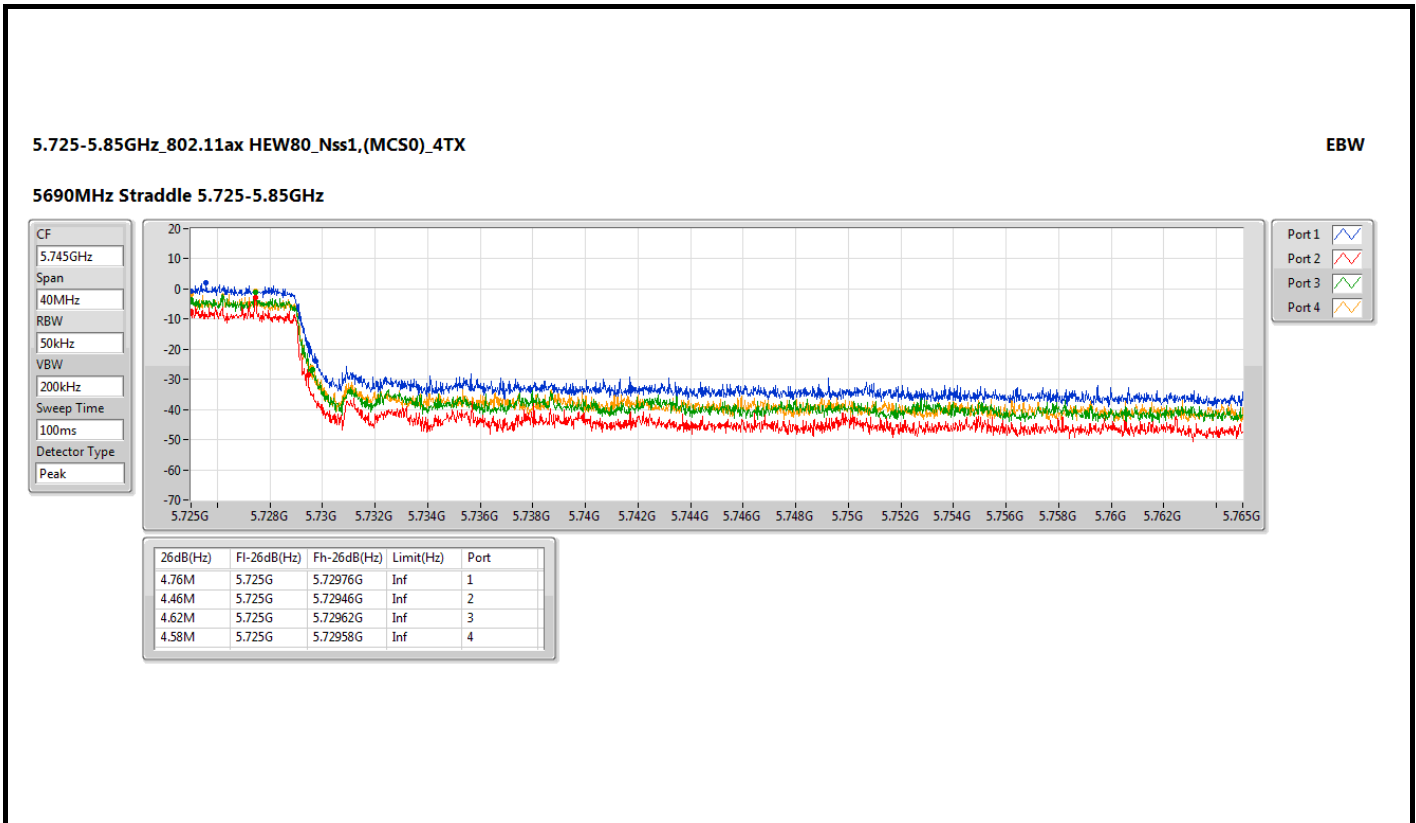

5.47-5.725GHz_802.11ax HEW80_Nss1,(MCS0)_4TX

EBW

5690MHz Straddle 5.47-5.725GHz

5.725-5.85GHz_802.11ax HEW80_Nss1,(MCS0)_4TX

EBW

5690MHz Straddle 5.725-5.85GHz

5.25-5.35GHz_802.11ax HEW160_Nss1,(MCS0)_4TX

EBW