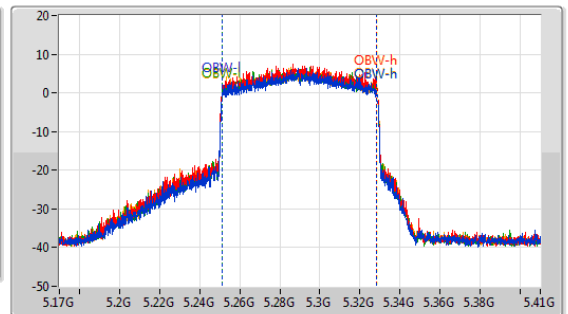

5.25-5.35GHz_802.11ax_HEW80_Nss1,(MCS0)_4TX

EBW

5290MHz

CF: 5.29GHz
 Span: 528MHz
 RBW: 1MHz
 VBW: 3MHz
 Sweep Time: 100ms
 Detector Type: Peak

CF: 5.29GHz
 Span: 240MHz
 RBW: 1MHz
 VBW: 3MHz
 Sweep Time: 100ms
 Detector Type: Peak