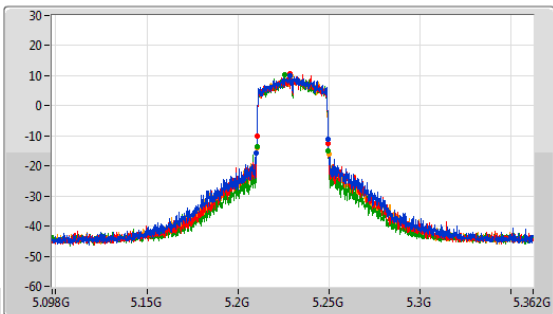

5230MHz

CF: 5.23GHz
Span: 264MHz
RBW: 300kHz
VBW: 1MHz
Sweep Time: 100ms
Detector Type: Peak

CF: 5.23GHz
Span: 120MHz
RBW: 500kHz
VBW: 2MHz
Sweep Time: 100ms
Detector Type: Peak