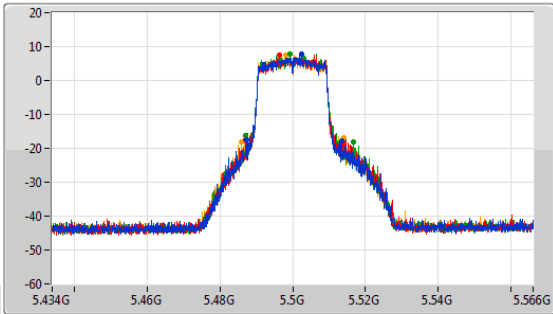

5.47-5.725GHz_802.11ax HEW20-BF_Nss1,(MCS0)_4TX

EBW

5500MHz

CF: 5.5GHz
Span: 132MHz
RBW: 300kHz
VBW: 1MHz
Sweep Time: 100ms
Detector Type: Peak

CF: 5.5GHz
Span: 60MHz
RBW: 200kHz
VBW: 1MHz
Sweep Time: 100ms
Detector Type: Peak