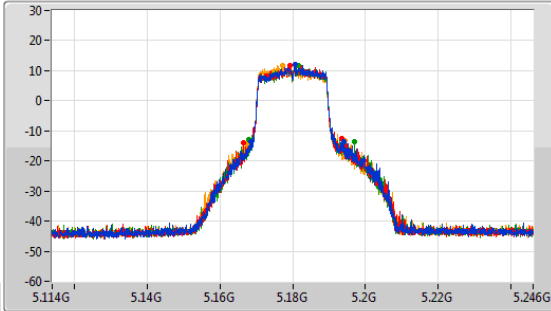

Port X-N dB = Port X 6dB down bandwidth for 5.725-5.85GHz band / 26dB down bandwidth for other band
Port X-OBW = Port X 99% occupied bandwidth

5.15-5.25GHz_802.11ax HEW20-BF_Nss1,(MCS0)_4TX

EBW

5180MHz

CF: 5.18GHz
 Span: 132MHz
 RBW: 300kHz
 VBW: 1MHz
 Sweep Time: 100ms
 Detector Type: Peak