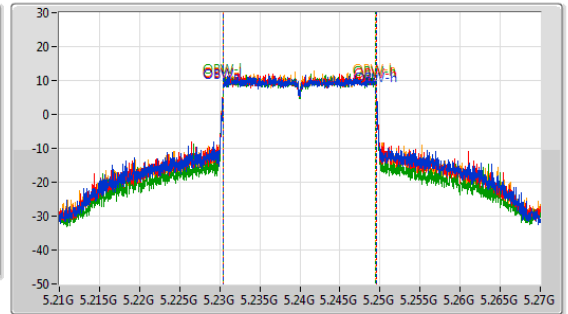

5.15-5.25GHz_802.11ax_HEW20_Nss1,(MCS0)_4TX

EBW

5240MHz

CF: 5.24GHz
 Span: 132MHz
 RBW: 500kHz
 VBW: 2MHz
 Sweep Time: 100ms
 Detector Type: Peak

CF: 5.24GHz
 Span: 60MHz
 RBW: 200kHz
 VBW: 1MHz
 Sweep Time: 100ms
 Detector Type: Peak