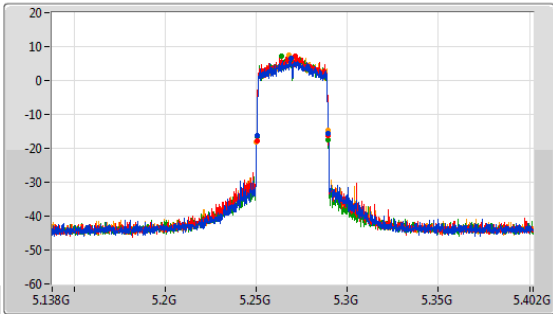

5.25-5.35GHz_802.11ax_HEW40_Nss1,(MCS0)_4TX

EBW

5270MHz

CF: 5.27GHz
 Span: 264MHz
 RBW: 300kHz
 VBW: 1MHz
 Sweep Time: 100ms
 Detector Type: Peak

CF: 5.27GHz
 Span: 120MHz
 RBW: 500kHz
 VBW: 2MHz
 Sweep Time: 100ms
 Detector Type: Peak