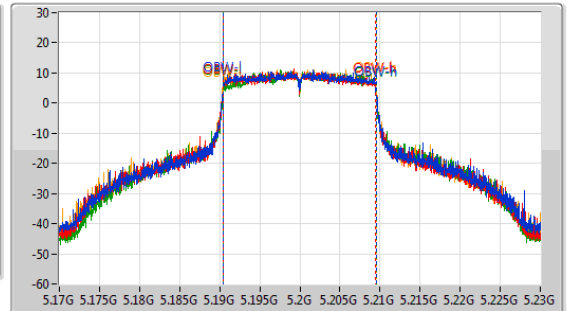

5.15-5.25GHz_802.11ax HEW20-BF_Nss1,(MCS0)_4TX

EBW

5200MHz

CF: 5.2GHz
 Span: 132MHz
 RBW: 300kHz
 VBW: 1MHz
 Sweep Time: 100ms
 Detector Type: Peak

CF: 5.2GHz
 Span: 60MHz
 RBW: 200kHz
 VBW: 1MHz
 Sweep Time: 100ms
 Detector Type: Peak