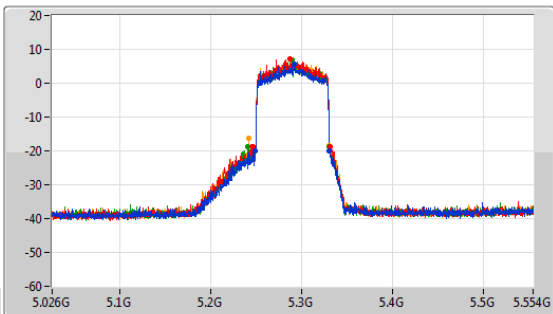

5290MHz

CF: 5.29GHz
Span: 528MHz
RBW: 1MHz
VBW: 3MHz
Sweep Time: 100ms
Detector Type: Peak

CF: 5.29GHz
Span: 240MHz
RBW: 1MHz
VBW: 3MHz
Sweep Time: 100ms
Detector Type: Peak