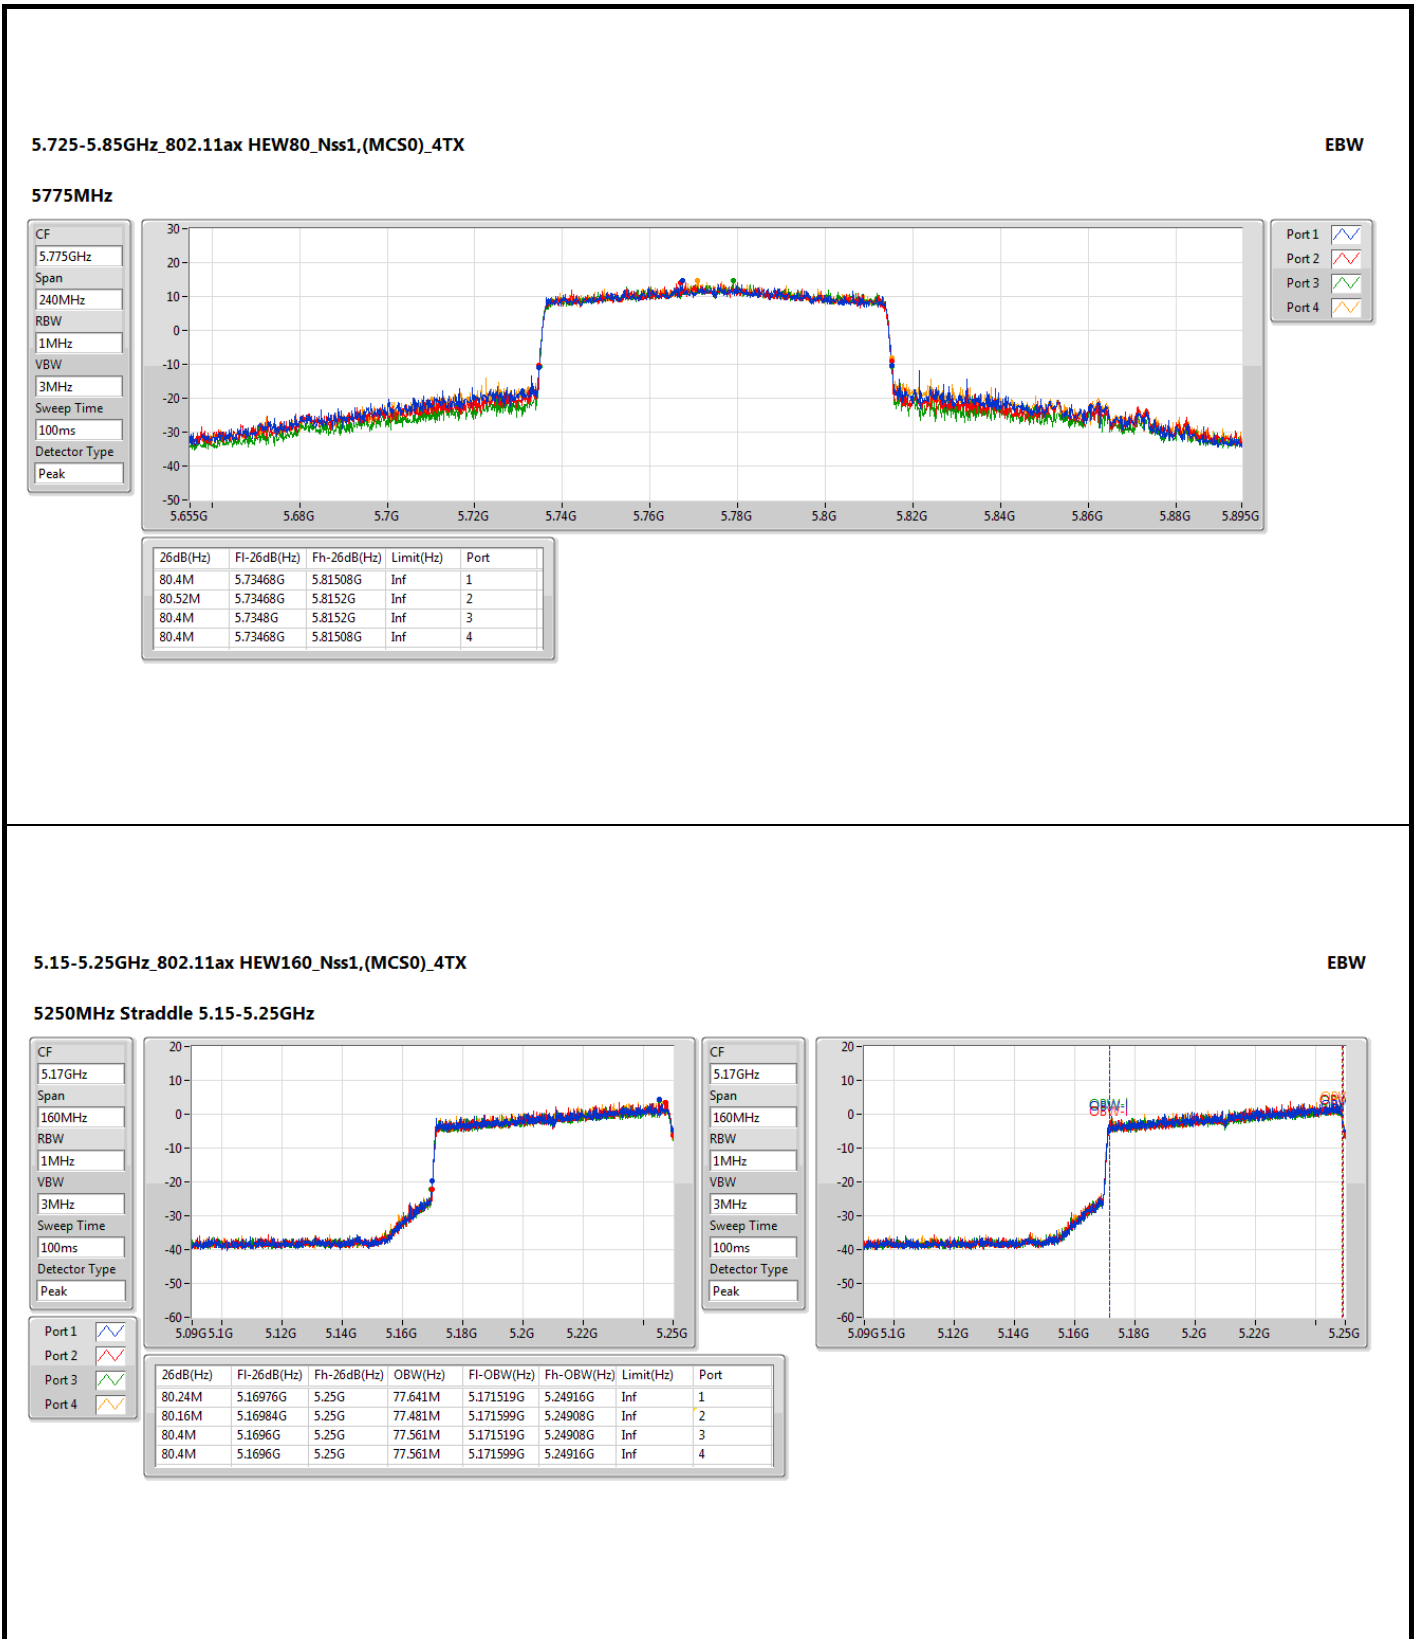

5.47-5.725GHz_802.11ax HEW80_Nss1,(MCS0)_4TX

EBW

5690MHz Straddle 5.47-5.725GHz

5.725-5.85GHz_802.11ax HEW80_Nss1,(MCS0)_4TX

EBW

5690MHz Straddle 5.725-5.85GHz

5.25-5.35GHz_802.11ax HEW160_Nss1,(MCS0)_4TX

EBW