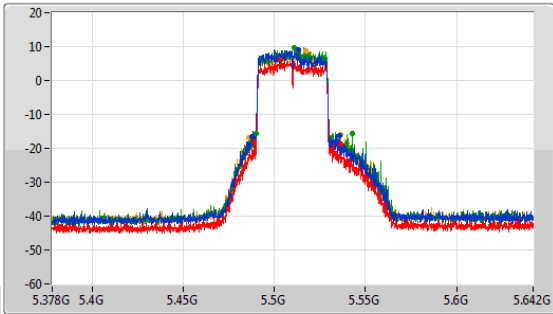

5.47-5.725GHz_802.11ax HEW40-BF_Nss1,(MCS0)_4TX

EBW

5510MHz

CF: 5.51GHz
Span: 264MHz
RBW: 500kHz
VBW: 2MHz
Sweep Time: 100ms
Detector Type: Peak

CF: 5.51GHz
Span: 120MHz
RBW: 500kHz
VBW: 2MHz
Sweep Time: 100ms
Detector Type: Peak