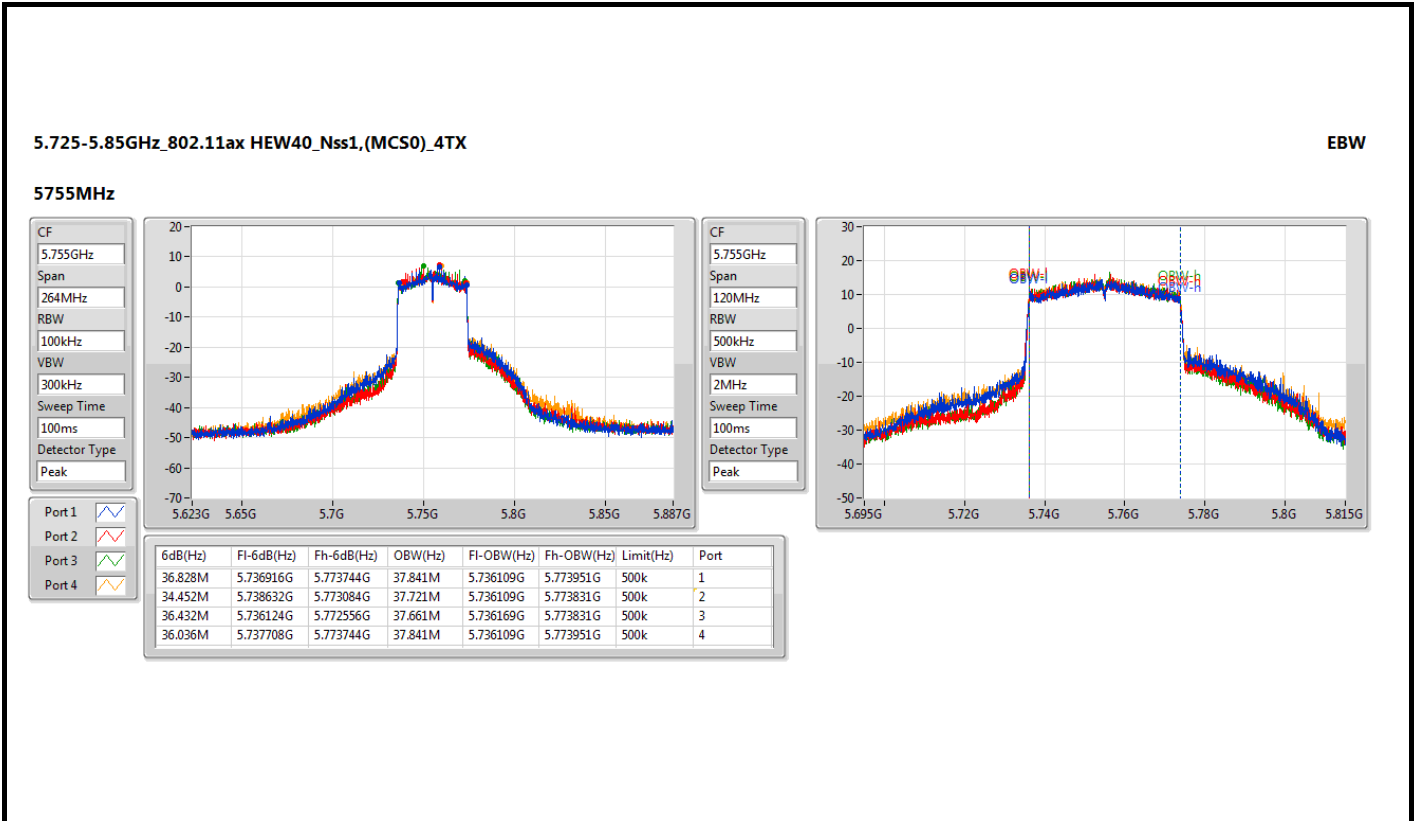

5.725-5.85GHz_802.11ax HEW40_Nss1,(MCS0)_4TX

EBW

5710MHz Straddle 5.725-5.85GHz

5.725-5.85GHz_802.11ax HEW40_Nss1,(MCS0)_4TX

EBW

5710MHz Straddle 5.725-5.85GHz

5.15-5.25GHz_802.11ax_HEW80_Nss1,(MCS0)_4TX

EBW