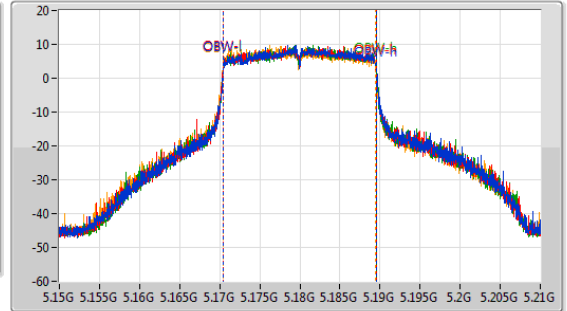

Port 1: [Waveform]
Port 2: [Waveform]
Port 3: [Waveform]
Port 4: [Waveform]

26dB(Hz)	Fl-26dB(Hz)	Fh-26dB(Hz)	OBW(Hz)	Fl-OBW(Hz)	Fh-OBW(Hz)	Limit(Hz)	Port
25.608M	5.16845G	5.194058G	19.04M	5.170495G	5.189535G	Inf	1
26.862M	5.166602G	5.193464G	19.04M	5.170465G	5.189505G	Inf	2
28.974M	5.168054G	5.197028G	19.04M	5.170465G	5.189505G	Inf	3
26.994M	5.167262G	5.194256G	19.07M	5.170405G	5.189475G	Inf	4

5.15-5.25GHz_802.11ax HEW20-BF_Nss1,(MCS0)_4TX

EBW