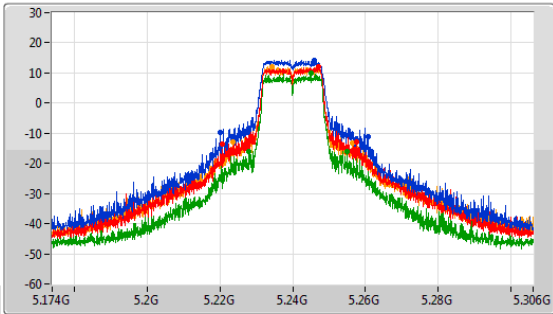

Port X-N dB = Port X 6dB down bandwidth for 5.725-5.85GHz band / 26dB down bandwidth for other band
 Port X-OBW = Port X 99% occupied bandwidth

5.15-5.25GHz_802.11a_Nss1,(6Mbps)_4TX

EBW

5180MHz

5.15-5.25GHz_802.11a_Nss1,(6Mbps)_4TX

EBW

5200MHz

5.15-5.25GHz_802.11a_Nss1,(6Mbps)_4TX

EBW

5240MHz

CF: 5.24GHz
 Span: 132MHz
 RBW: 500kHz
 VBW: 2MHz
 Sweep Time: 100ms
 Detector Type: Peak

CF: 5.24GHz
 Span: 52.8MHz
 RBW: 200kHz
 VBW: 1MHz
 Sweep Time: 100ms
 Detector Type: Peak