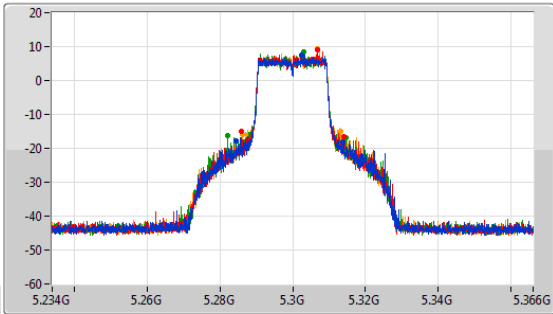

5.25-5.35GHz_802.11ax_HEW20_Nss1,(MCS0)_4TX

EBW

5260MHz

CF: 5.26GHz
 Span: 132MHz
 RBW: 200kHz
 VBW: 1MHz
 Sweep Time: 100ms
 Detector Type: Peak

CF: 5.26GHz
 Span: 60MHz
 RBW: 200kHz
 VBW: 1MHz
 Sweep Time: 100ms
 Detector Type: Peak

26dB(Hz)	Fl-26dB(Hz)	Fh-26dB(Hz)	OBW(Hz)	Fl-OBW(Hz)	Fh-OBW(Hz)	Limit(Hz)	Port
22.176M	5.24878G	5.270956G	19.13M	5.250405G	5.269535G	Inf	1
21.714M	5.249176G	5.27089G	19.07M	5.250435G	5.269505G	Inf	2
22.044M	5.248912G	5.270956G	19.1M	5.250405G	5.269505G	Inf	3
22.308M	5.248648G	5.270956G	19.07M	5.250405G	5.269475G	Inf	4

5.25-5.35GHz_802.11ax_HEW20_Nss1,(MCS0)_4TX

EBW

5300MHz

CF: 5.3GHz
 Span: 132MHz
 RBW: 300kHz
 VBW: 1MHz
 Sweep Time: 100ms
 Detector Type: Peak

CF: 5.3GHz
 Span: 60MHz
 RBW: 200kHz
 VBW: 1MHz
 Sweep Time: 100ms
 Detector Type: Peak