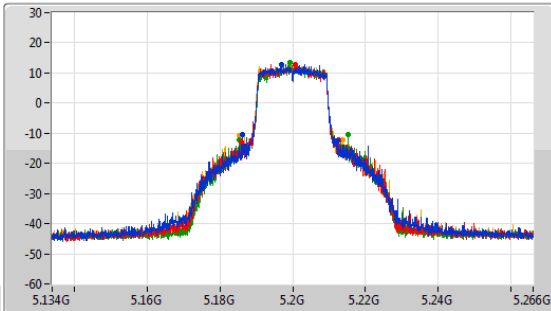

5200MHz

CF: 5.2GHz
Span: 132MHz
RBW: 300kHz
VBW: 1MHz
Sweep Time: 100ms
Detector Type: Peak

CF: 5.2GHz
Span: 60MHz
RBW: 200kHz
VBW: 1MHz
Sweep Time: 100ms
Detector Type: Peak