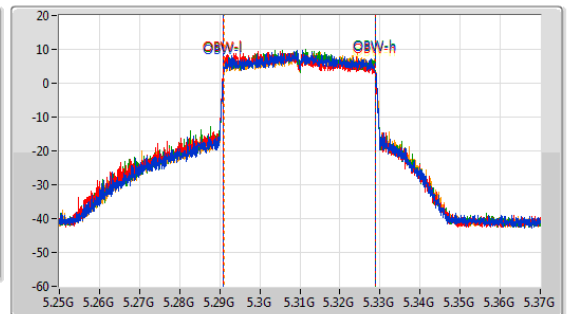

5.25-5.35GHz_802.11ax_HEW40-BF_Nss1,(MCS0)_4TX

EBW

5310MHz

CF: 5.31GHz
 Span: 264MHz
 RBW: 500kHz
 VBW: 2MHz
 Sweep Time: 100ms
 Detector Type: Peak

CF: 5.31GHz
 Span: 120MHz
 RBW: 500kHz
 VBW: 2MHz
 Sweep Time: 100ms
 Detector Type: Peak