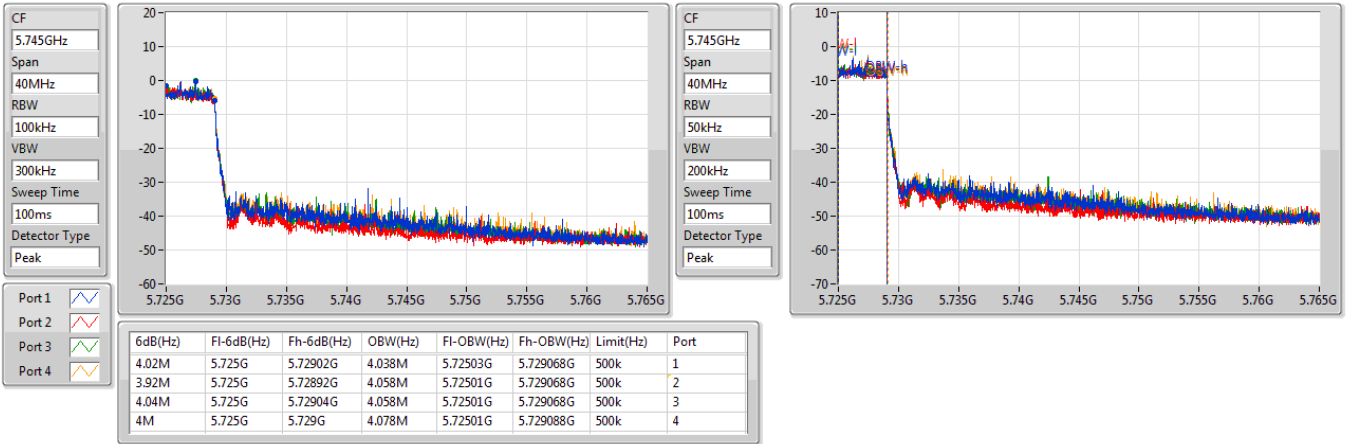

5.725-5.85GHz_802.11ax HEW40_Nss1,(MCS0)_4TX

EBW

5710MHz Straddle 5.725-5.85GHz