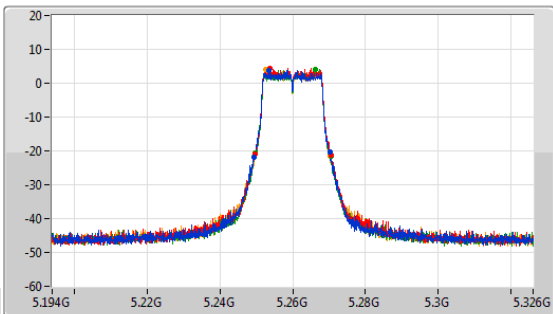

5260MHz

CF: 5.26GHz
Span: 132MHz
RBW: 200kHz
VBW: 1MHz
Sweep Time: 100ms
Detector Type: Peak

CF: 5.26GHz
Span: 52.8MHz
RBW: 200kHz
VBW: 1MHz
Sweep Time: 100ms
Detector Type: Peak