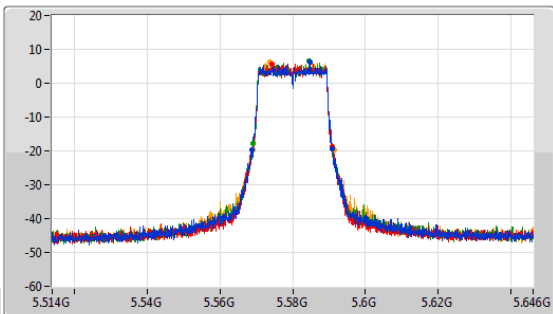

5580MHz

CF: 5.58GHz
Span: 132MHz
RBW: 200kHz
VBW: 1MHz
Sweep Time: 100ms
Detector Type: Peak

CF: 5.58GHz
Span: 60MHz
RBW: 200kHz
VBW: 1MHz
Sweep Time: 100ms
Detector Type: Peak