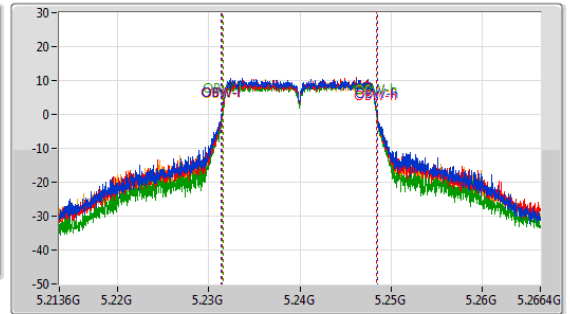

Port X-N dB = Port X 6dB down bandwidth for 5.725-5.85GHz band / 26dB down bandwidth for other band
 Port X-OBW = Port X 99% occupied bandwidth

5.15-5.25GHz_802.11a_Nss1,(6Mbps)_4TX

EBW

5180MHz

5.15-5.25GHz_802.11a_Nss1,(6Mbps)_4TX

EBW

5200MHz

5.15-5.25GHz_802.11a_Nss1,(6Mbps)_4TX

EBW

5240MHz

CF: 5.24GHz
 Span: 132MHz
 RBW: 500kHz
 VBW: 2MHz
 Sweep Time: 100ms
 Detector Type: Peak

CF: 5.24GHz
 Span: 52.8MHz
 RBW: 200kHz
 VBW: 1MHz
 Sweep Time: 100ms
 Detector Type: Peak