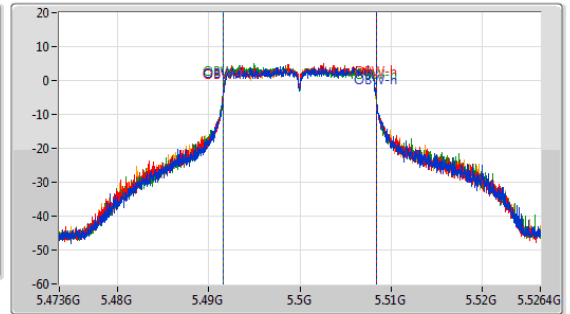

5.47-5.725GHz_802.11a_Nss1,(6Mbps)_4TX

EBW

5500MHz

CF: 5.5GHz
 Span: 132MHz
 RBW: 300kHz
 VBW: 1MHz
 Sweep Time: 100ms
 Detector Type: Peak

CF: 5.5GHz
 Span: 52.8MHz
 RBW: 200kHz
 VBW: 1MHz
 Sweep Time: 100ms
 Detector Type: Peak