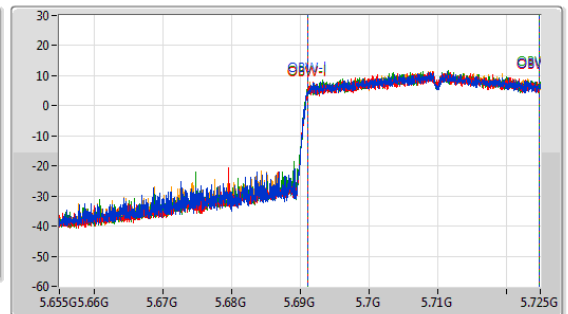

5.47-5.725GHz_802.11ax HEW40_Nss1,(MCS0)_4TX

EBW

5710MHz Straddle 5.47-5.725GHz

CF: 5.69GHz
 Span: 70MHz
 RBW: 300kHz
 VBW: 1MHz
 Sweep Time: 100ms
 Detector Type: Peak

CF: 5.69GHz
 Span: 70MHz
 RBW: 500kHz
 VBW: 2MHz
 Sweep Time: 100ms
 Detector Type: Peak