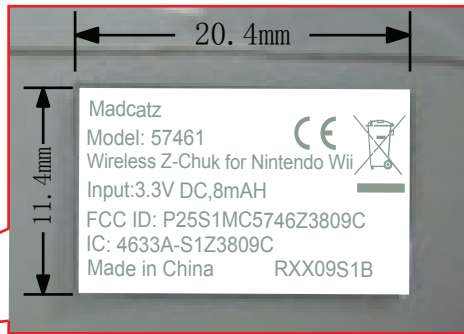

PMS444C

Madcatz  
Model: 57461  
Wireless Z-Chuk for Nintendo Wii  
Input:3.3V DC,8mAH  
FCC ID: P25S1MC5746Z3809C  
IC: 4633A-S1Z3809C  
Made in China RXX09S1B

Size:20.4\*11.4mm

Madcatz  
Model: 57461  
Wireless Z-Chuk for Nintendo Wii  
Input:3.3V DC,8mAH  
FCC ID: P25S1MC5746Z3809C  
IC: 4633A-S1Z3809C  
Made in China RXX09S1B