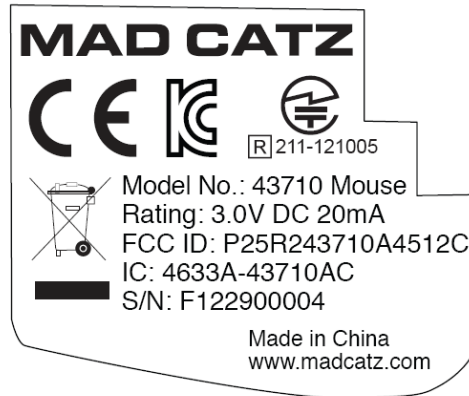

EXHIBIT A - FCC ID LABELING AND LOCATION

FCC ID Label

SCALE 1:4

FCC ID Label Location

Label here

The label shown shall be permanently affixed at a conspicuous location on the device and be readily visible to the user at the time purchase (Labeling requirements per 2.925)