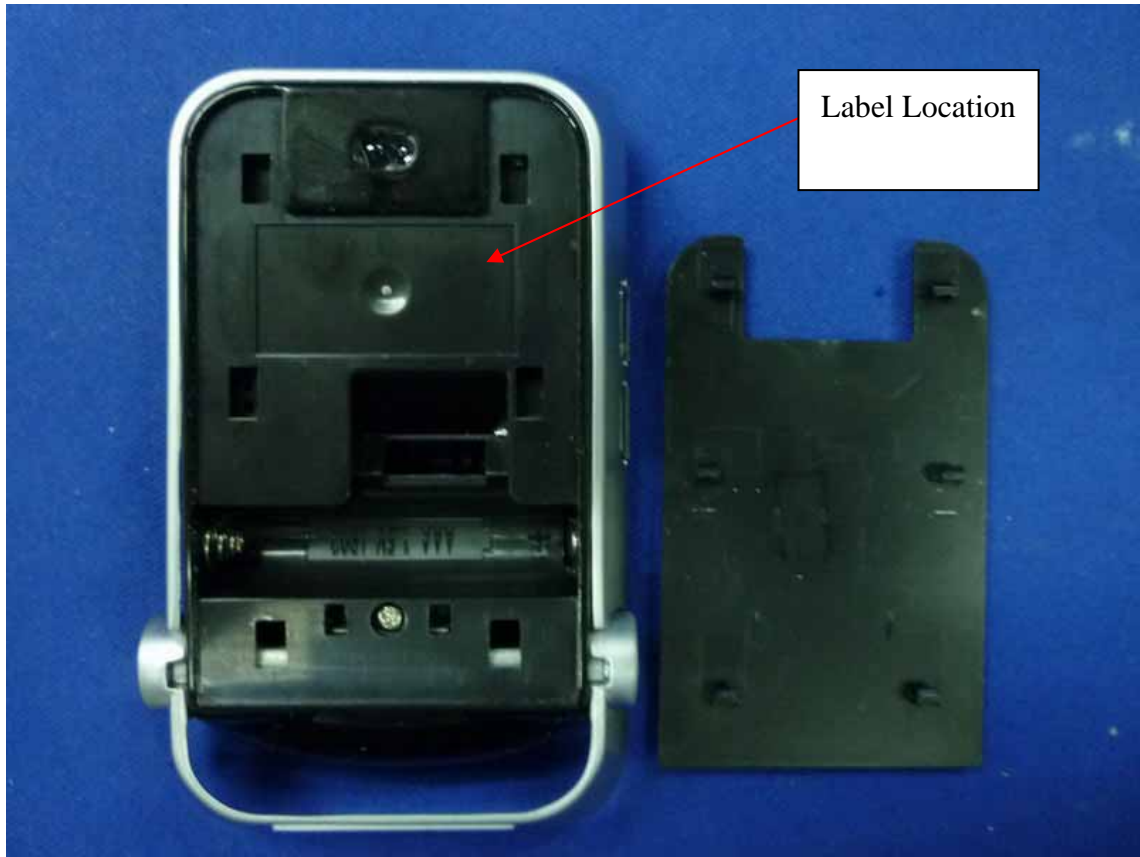

eclipse mobile mouse

Operating Voltage: 1.5V DC 

Power Consumption: 60mW max

Model Code: 43601 S/N: 

FCC ID: P25P743601A1013C Made in China 

www.madcatz.com

Z900

CLASS 1 LASER PRODUCT www.eclipsetouch.com

15MM

30MM

Label Location