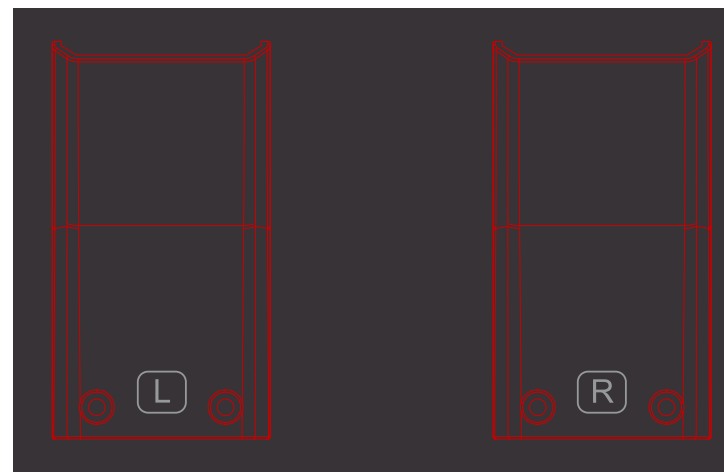

Silkscreen
Pantone Cool grey 9C

Serial No. Label
White graphic on black background
Laminate Matt PP film on top (過亞膠)

Driver Can inner (right)

Texture break (Ys9286)
Texture break, High gross (Ra 0.05)

Silkscreen
Pantone Cool grey 9c

Silkscreen
Pantone Cool grey 9c

PRODUCT DESIGN SPECIFICATION

| | | | |
|----------------|-------------------------|---------|--------------|
| PRODUCT NAME : | Swarm BT Headset, Black | DATE : | SCALE: |
| PROJECT CODE : | 90631 | BRAND : | TRITTON |
| | | REV: | PAGE: 6 of 6 |