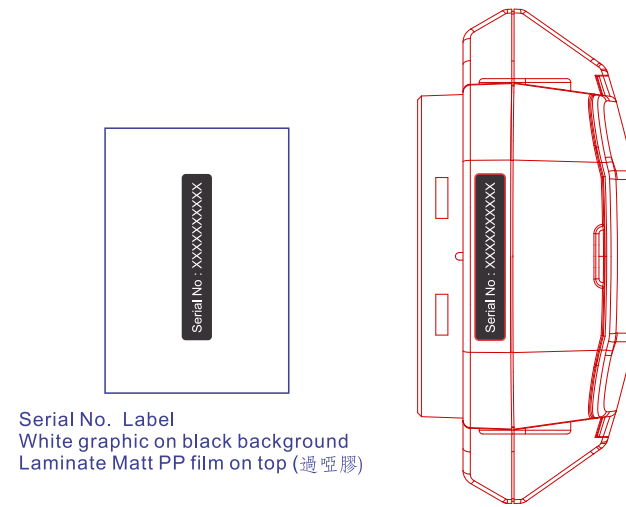

Silkscreen
Pantone Cool grey 9C

Serial No. Label
White graphic on black background
Laminate Matt PP film on top (過亞膠)

Driver Can inner (right)

Texture break (Ys9286)
Texture break, High gross (Ra 0.05)

Silkscreen
Pantone Cool grey 9c

Silkscreen
Pantone Cool grey 9c

PRODUCT DESIGN SPECIFICATION

| | | | |
|----------------|-------------------------|---------|--------------|
| PRODUCT NAME : | Swarm BT Headset, Black | DATE : | SCALE: |
| PROJECT CODE : | 90631 | BRAND : | TRITTON |
| | | REV: | PAGE: 6 of 6 |