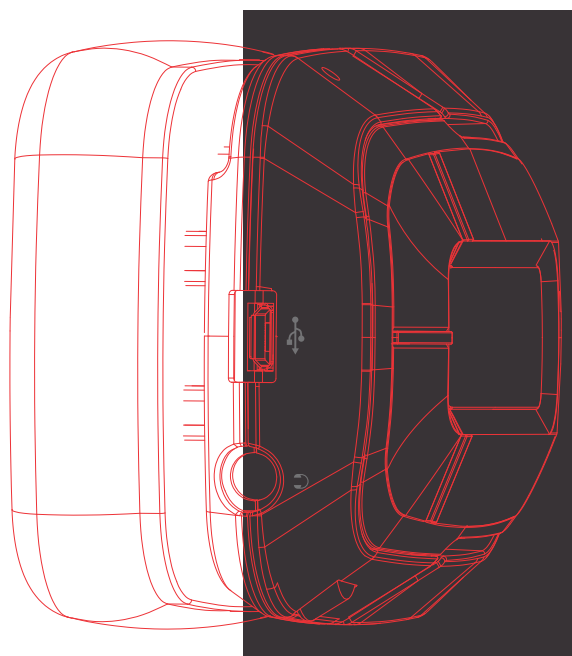

Silkscreen
Pantone Cool grey 9C

Serial No. Label
White graphic on black background
Laminate Matt PP film on top (過亞膠)

Driver Can inner (right)

Texture break (Ys9286)
Texture break, High gross (Ra 0.05)

Silkscreen
Pantone Cool grey 9c

Silkscreen
Pantone Cool grey 9c

PRODUCT DESIGN SPECIFICATION

| | | | |
|----------------|-------------------------|---------|--------------|
| PRODUCT NAME : | Swarm BT Headset, Black | DATE : | SCALE: |
| PROJECT CODE : | 90631 | BRAND : | TRITTON |
| | | REV: | PAGE: 6 of 6 |