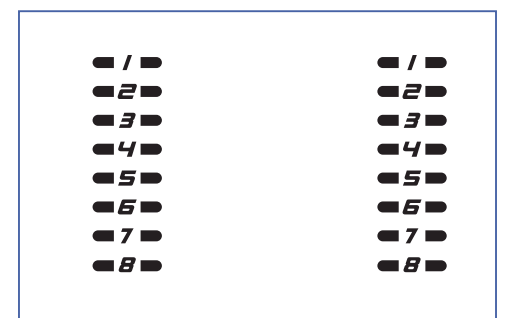

Silkscreen
Pantone Cool grey 9C

Serial No. Label
White graphic on black background
Laminate Matt PP film on top (過亞膠)

Driver Can inner (right)

Texture break (Ys9286)
Texture break, High gross (Ra 0.05)

Silkscreen
Pantone Cool grey 9c