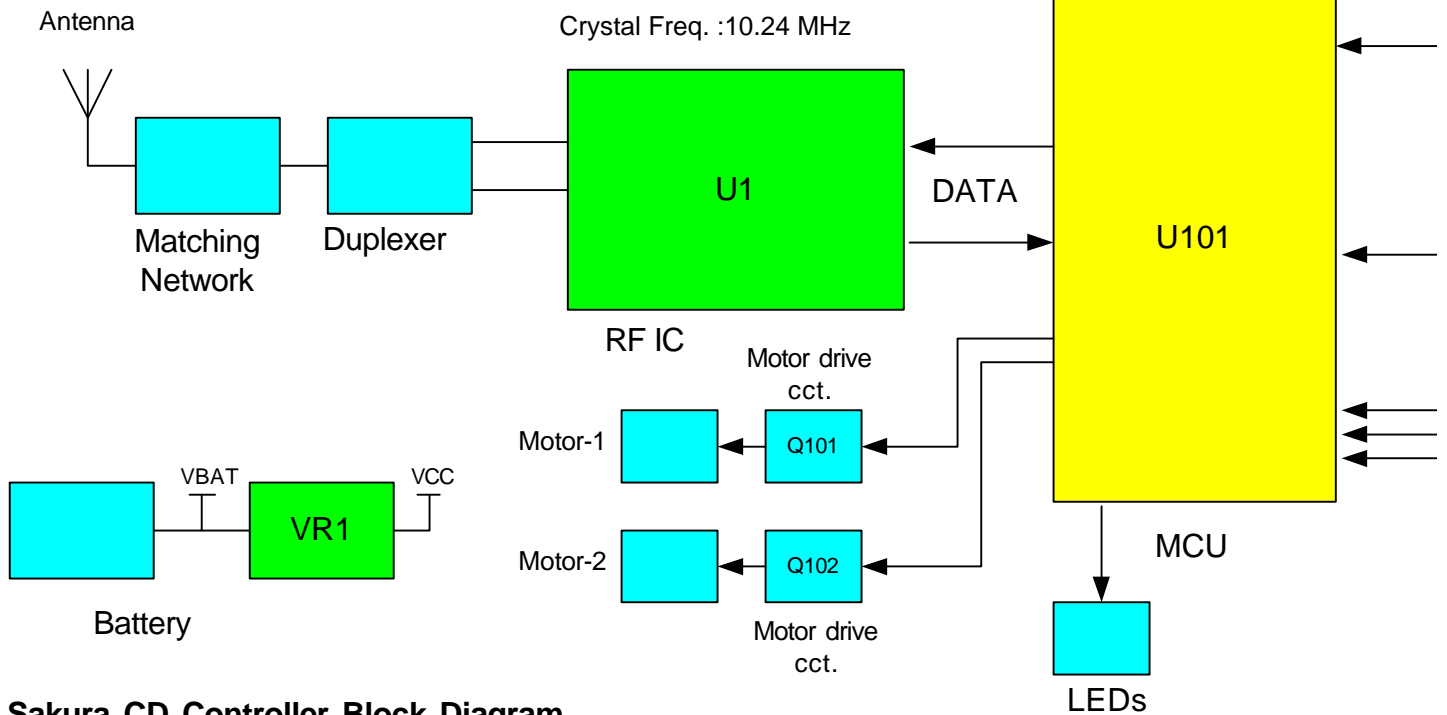

Transmit Freq. range: 924.8~927.5 MHz
 Receive Freq. range: 902.2~904.9 MHz

Tx VCO Freq. : 914.1~916.8 MHz
 Rx VCO Freq. : 912.9~915.6 MHz

Crystal Freq. : 4.000 MHz

Sakura CD Controller Block Diagram
(Revision 0.10)