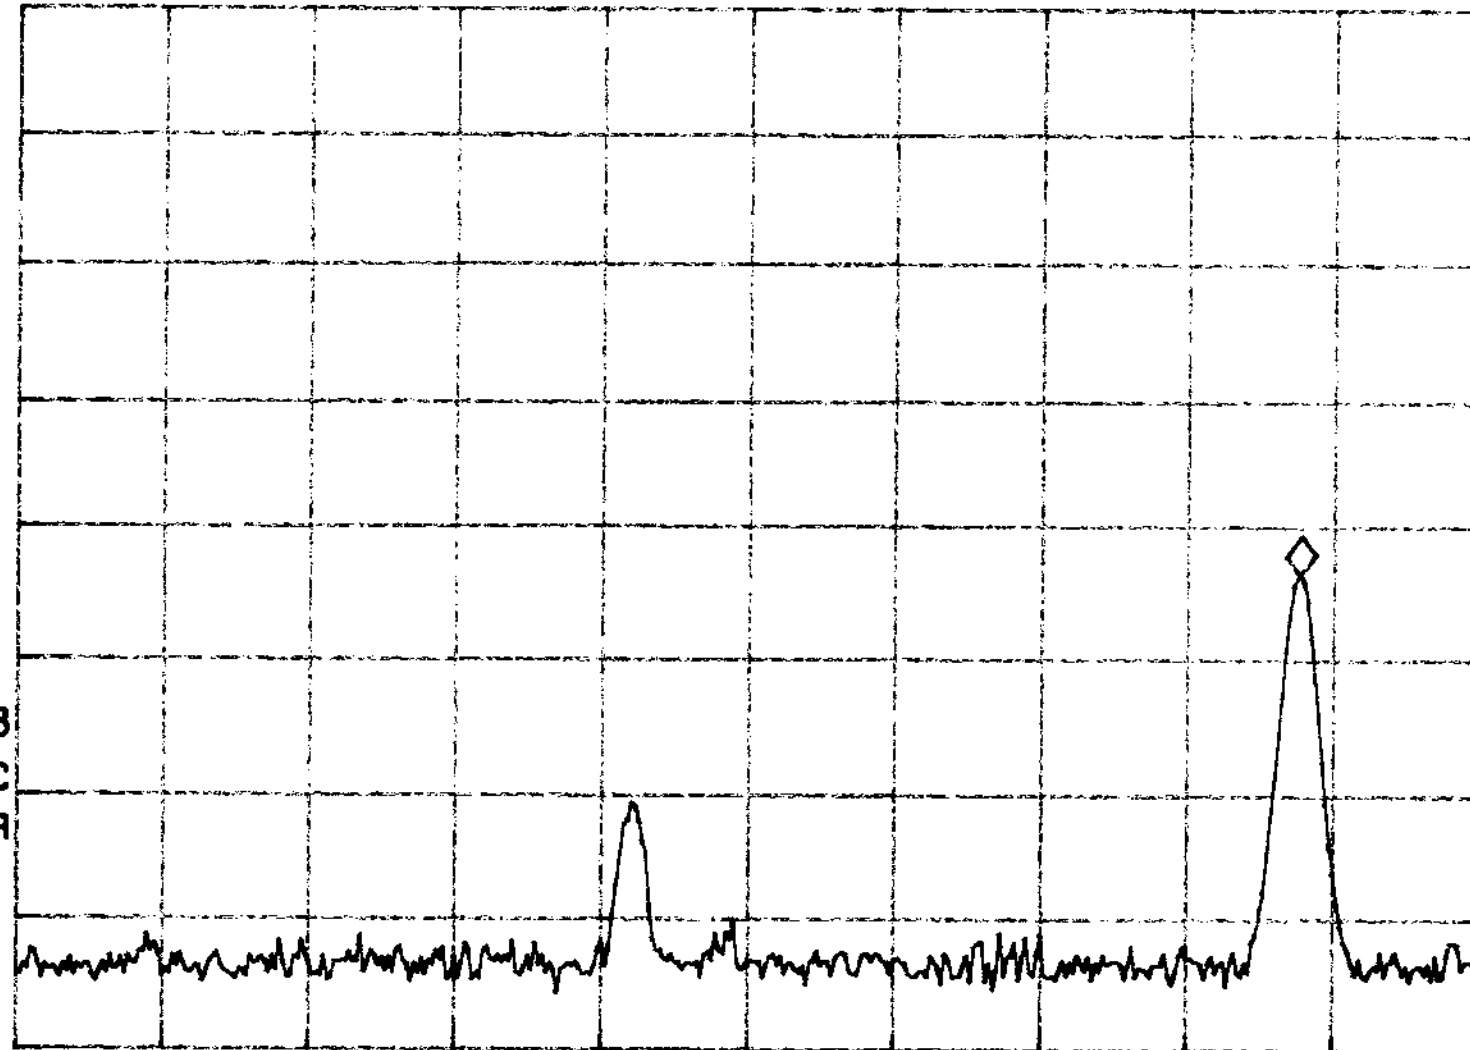

hp

REF 107.0 dBμV AT 10 dB

MKR 924.82 MHz
63.12 dBμV

PEAK
LOG
10
dB/

VA SB
SC FC
CORR

START 902.00 MHz
RES BW 300 kHz

VBW 100 kHz

STOP 928.00 MHz
SWP 20.0 msec