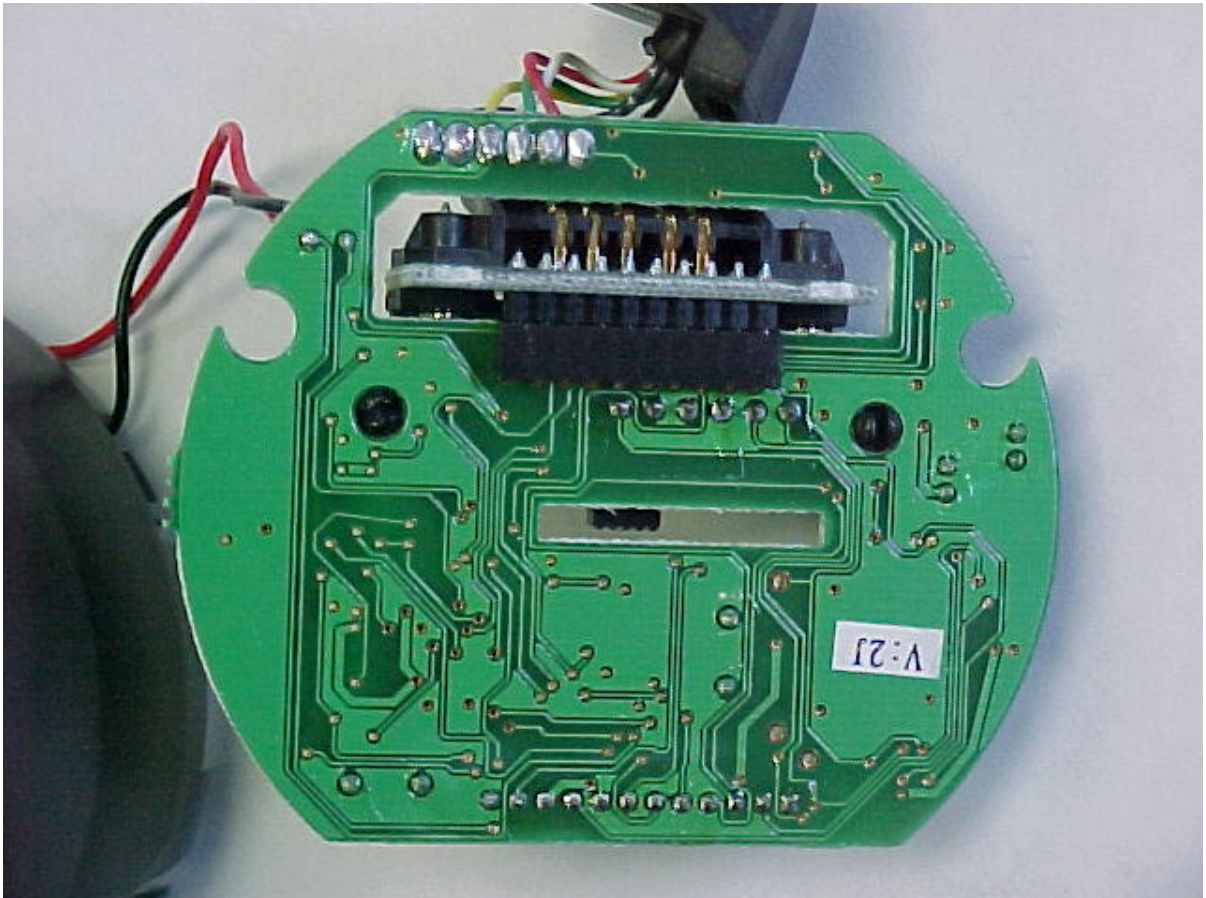

### Mad Catz Lynx Wireless Base Unit

#### Digital PCB – Component Side

**Mad Catz Interactive, Inc.**

**2.4 GHz wireless controller for X-Box Video Game System  
2408.448 – 2476.032MHz Digital Radio**

**FCC ID#: P25HEMC4556B2103R**

**Photo Four – Internal**

**Mad Catz Lynx Wireless Base Unit**

**Digital PCB – Flip Side**

**Mad Catz Interactive, Inc.**

**2.4 GHz wireless controller for X-Box Video Game System  
2408.448 – 2476.032MHz Digital Radio**

**FCC ID#: P25HEMC4556B2103R**

**Photo Five – Internal**

**Mad Catz Lynx Wireless Base Unit**

**RF PCB – With and With Out Shield Cover**