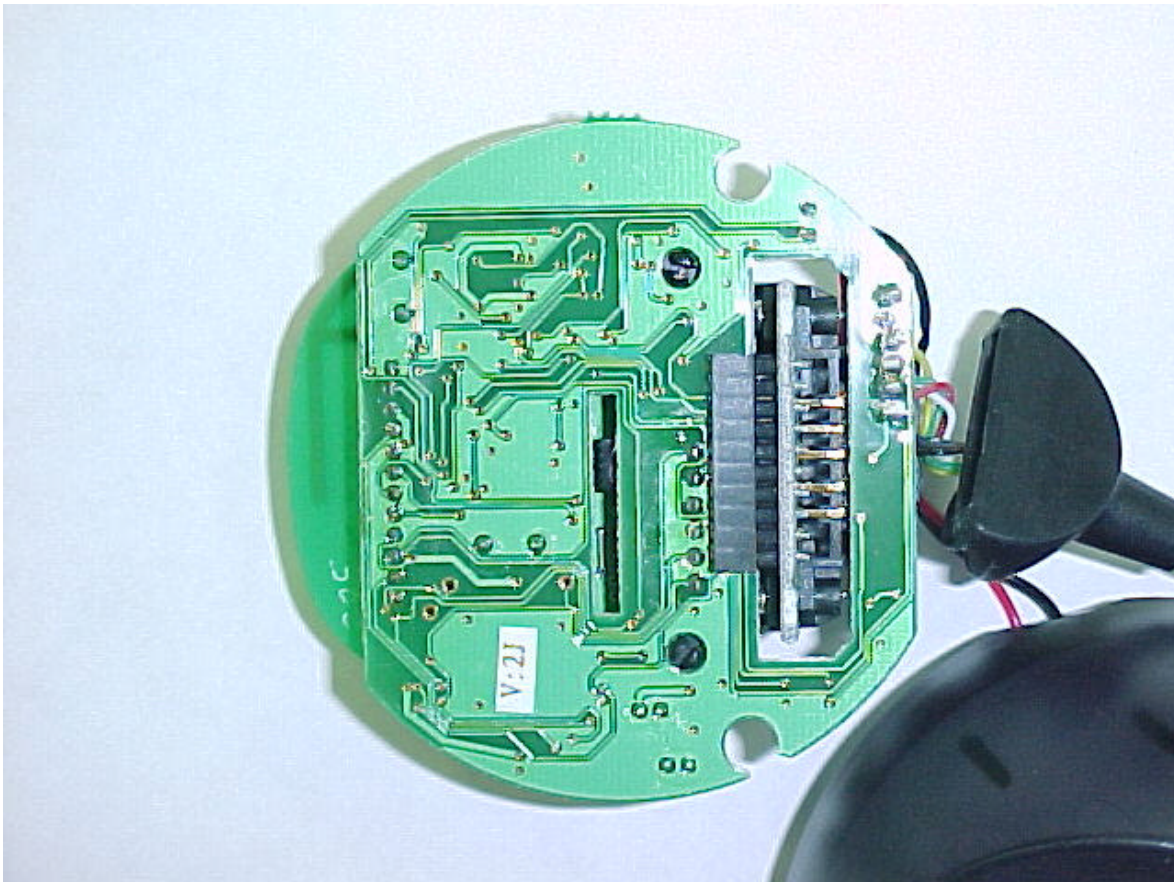

**Mad Catz Interactive, Inc.**

**2.4 GHz wireless controller for X-Box Video Game System  
2408.448 – 2476.032MHz Digital Radio**

**FCC ID#: P25HEMC4556B2103R**

**Photo One – Internal**

**Mad Catz Lynx Wireless Base Unit**

**Open for Inspection**

**Mad Catz Interactive, Inc.**

**2.4 GHz wireless controller for X-Box Video Game System  
2408.448 – 2476.032MHz Digital Radio**

**FCC ID#: P25HEMC4556B2103R**

**Photo Two – Internal**

**Mad Catz Lynx Wireless Base Unit**

**Digital PCB**