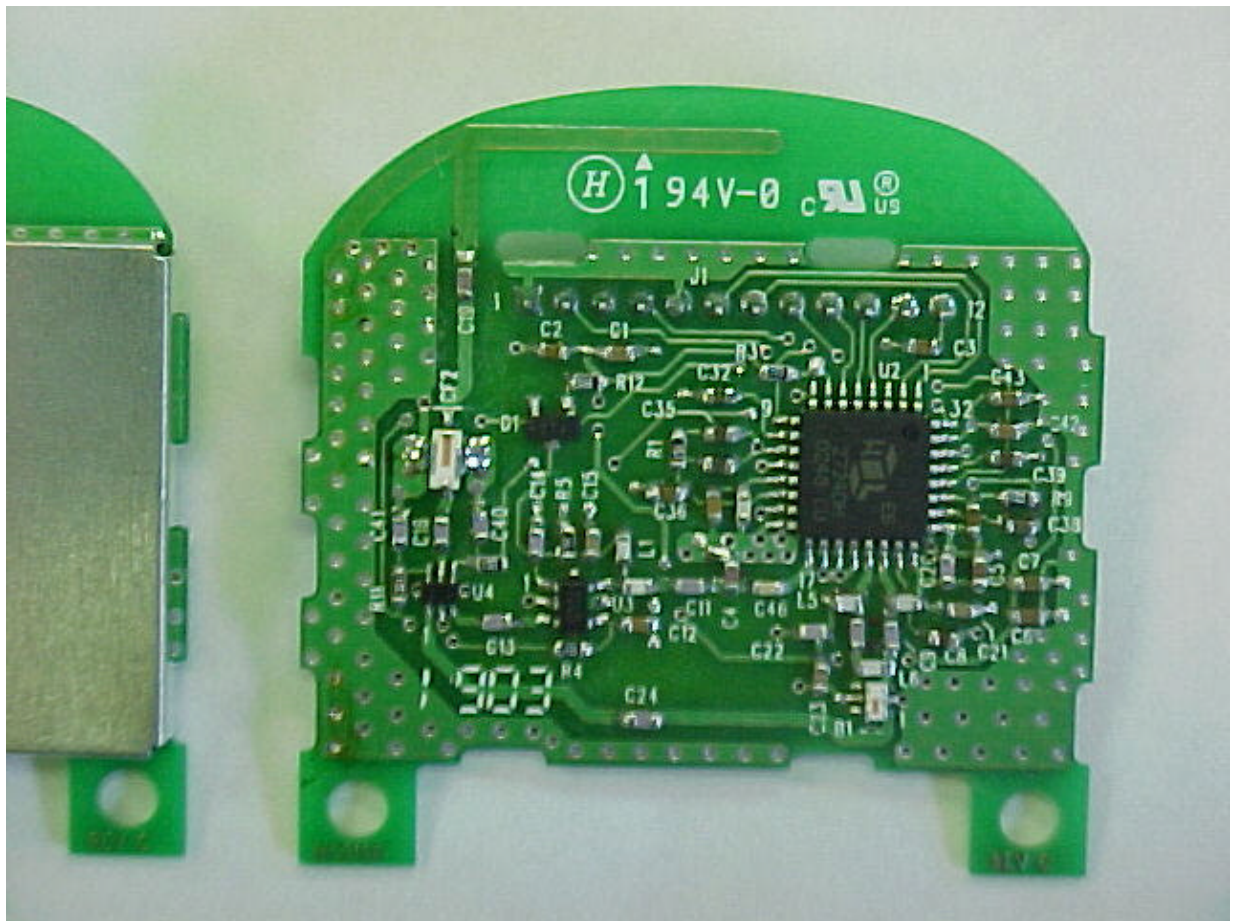

**Photo Five – Internal**

**Mad Catz Lynx Wireless Base Unit**

**RF PCB – With and With Out Shield Cover**

# Mad Catz Interactive, Inc.

2.4 GHz wireless controller for X-Box Video Game System  
2408.448 – 2476.032MHz Digital Radio

FCC ID#: P25HEMC4556B2103R

### Mad Catz Lynx Wireless Base Unit

RF PCB – With Shield Removed, Close-up View  
PCB Antenna, Top of PCB

**Mad Catz Interactive, Inc.**

**2.4 GHz wireless controller for X-Box Video Game System  
2408.448 – 2476.032MHz Digital Radio**