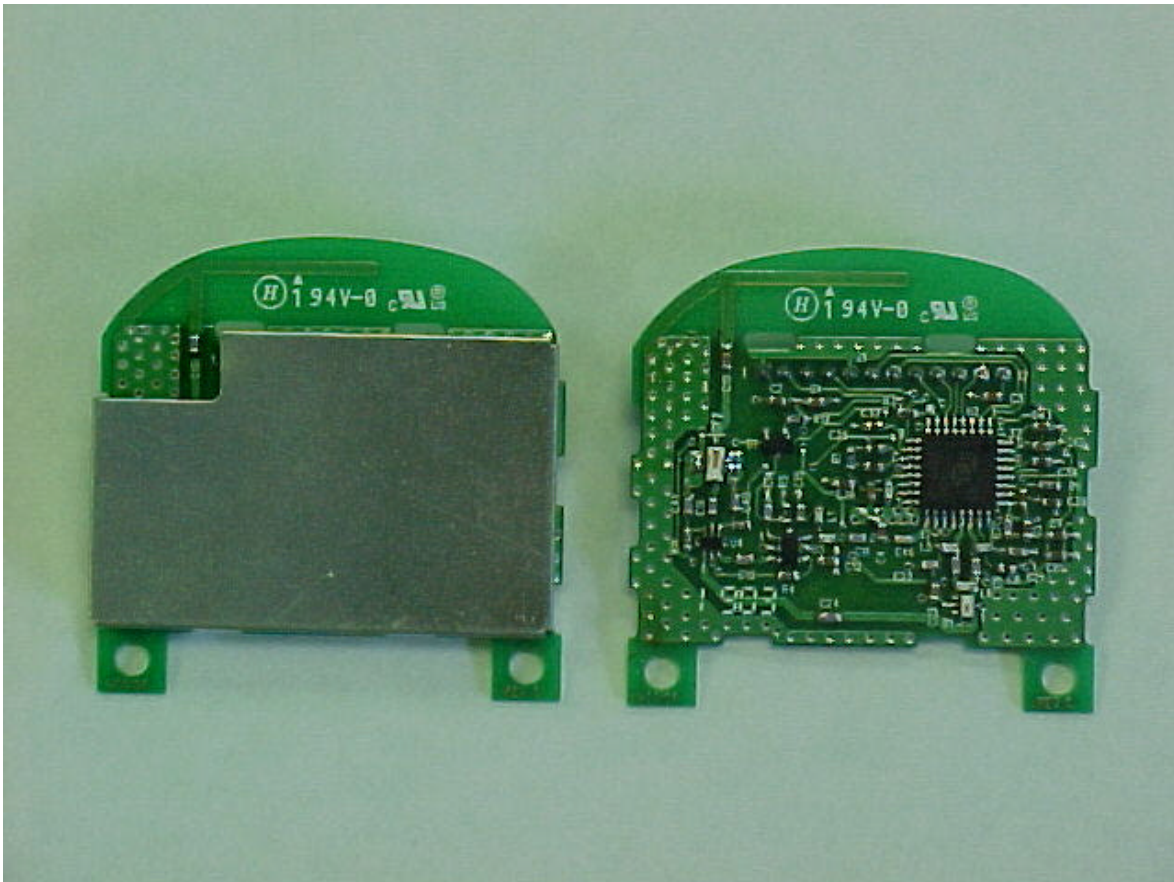

#### Digital PCB – Component Side

**Mad Catz Interactive, Inc.**

**2.4 GHz wireless controller for X-Box Video Game System  
2408.448 – 2476.032MHz Digital Radio**

**FCC ID#: P25HEMC4556B2103R**

**Photo Four – Internal**

**Mad Catz Lynx Wireless Base Unit**

**Digital PCB – Flip Side**

**Mad Catz Interactive, Inc.**

**2.4 GHz wireless controller for X-Box Video Game System  
2408.448 – 2476.032MHz Digital Radio**

**FCC ID#: P25HEMC4556B2103R**

**Photo Five – Internal**

**Mad Catz Lynx Wireless Base Unit**

**RF PCB – With and With Out Shield Cover**