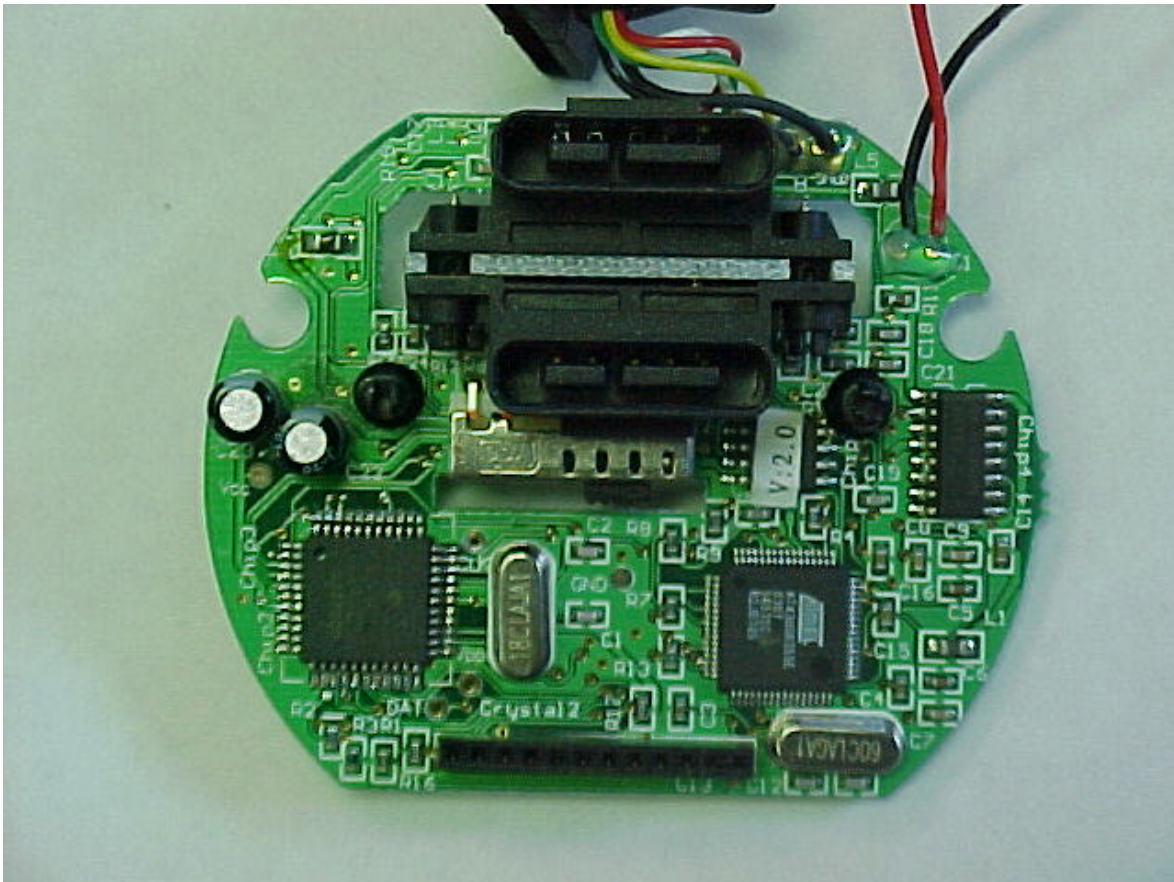

Mad Catz Interactive, Inc.

2.4 GHz wireless controller for X-Box Video Game System
2408.448 – 2476.032MHz Digital Radio

FCC ID#: P25HEMC4556B2103R

Photo Three – Internal

Mad Catz Lynx Wireless Base Unit

Digital PCB – Component Side