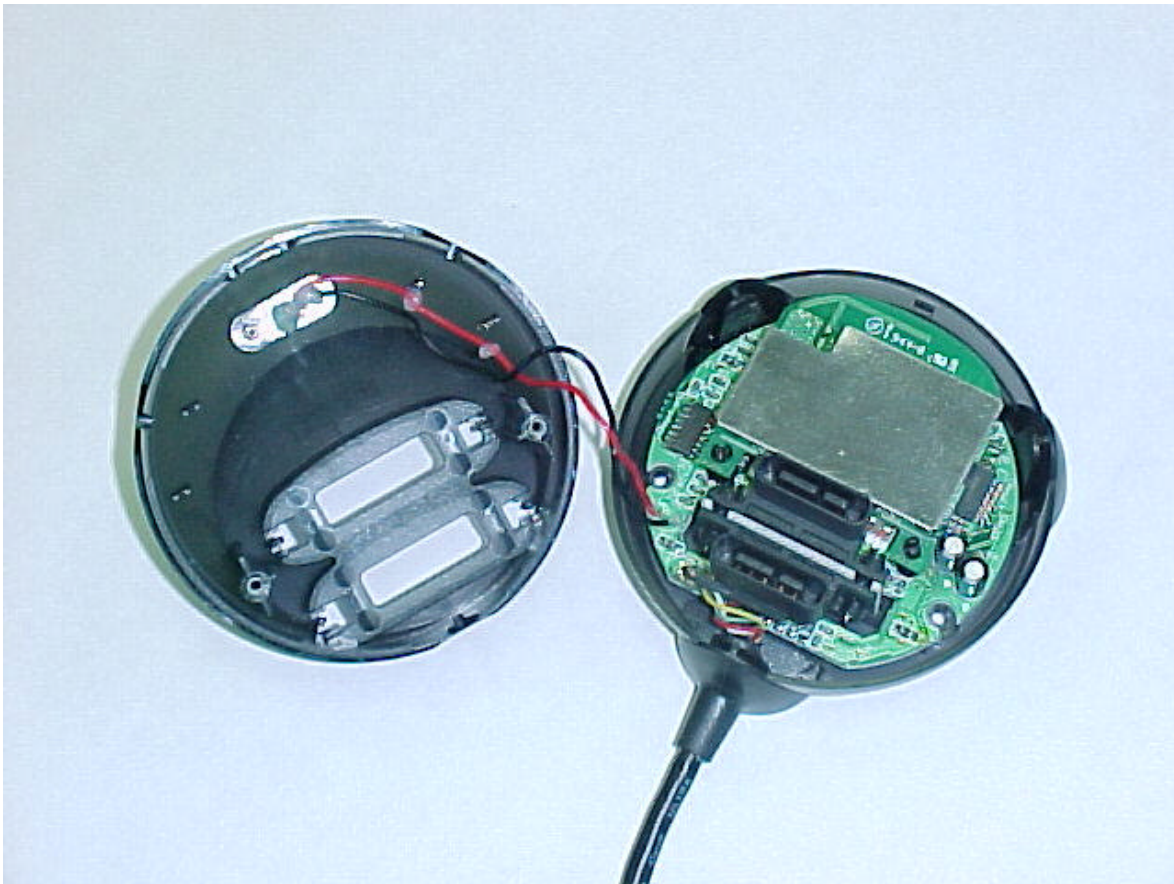

**Mad Catz Interactive, Inc.**

**2.4 GHz wireless controller for X-Box Video Game System  
2408.448 – 2476.032MHz Digital Radio**

**FCC ID#: P25HEMC4556B2103R**

**Photo One – Internal**

**Mad Catz Lynx Wireless Base Unit**

**Open for Inspection**

**Mad Catz Interactive, Inc.**

**2.4 GHz wireless controller for X-Box Video Game System  
2408.448 – 2476.032MHz Digital Radio**

**FCC ID#: P25HEMC4556B2103R**

**Photo Two – Internal**

**Mad Catz Lynx Wireless Base Unit**

**Digital PCB**