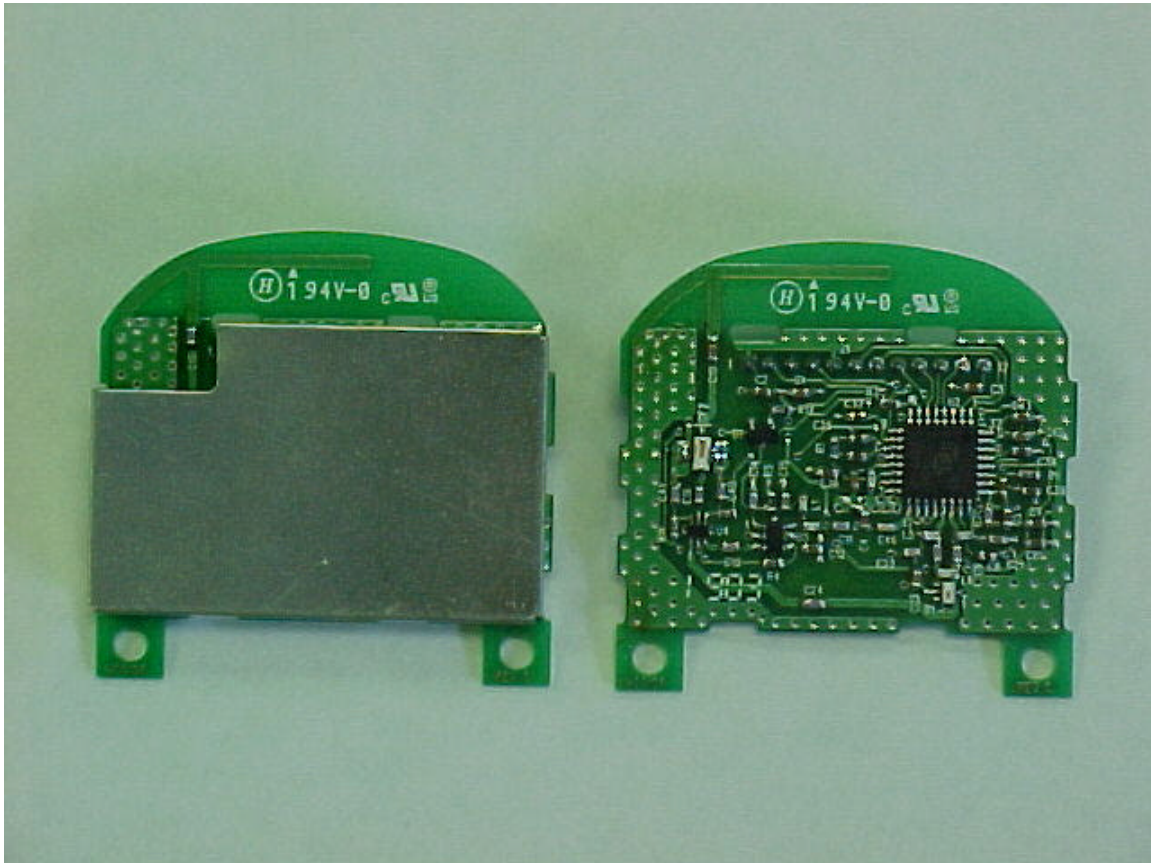

Photo Four – Internal

Mad Catz Lynx Wireless Hand Held Controller

View showing the RF PCB raised above the Digital PCB

Mad Catz Interactive, Inc.

**2.4 GHz wireless controller for X-Box Video Game System
2408.448 – 2476.032MHz Digital Radio**

FCC ID#: P25HEMC4556B2103C

Photo Five – Internal

Mad Catz Lynx Wireless Hand Held Controller

View showing the RF PCB removed from the Digital PCB

Mad Catz Interactive, Inc.

**2.4 GHz wireless controller for X-Box Video Game System
2408.448 – 2476.032MHz Digital Radio**

FCC ID#: P25HEMC4556B2103C

Photo Six – Internal

Mad Catz Lynx Wireless Hand Held Controller

View showing the RF PCB with shielding removed

Mad Catz Interactive, Inc.

2.4 GHz wireless controller for X-Box Video Game System
2408.448 – 2476.032MHz Digital Radio

FCC ID#: P25HEMC4556B2103C

Photo Seven – Internal

Mad Catz Lynx Wireless Hand Held Controller

Close-Up of RF PCB with shielding removed

Mad Catz Interactive, Inc.

**2.4 GHz wireless controller for X-Box Video Game System
2408.448 – 2476.032MHz Digital Radio**