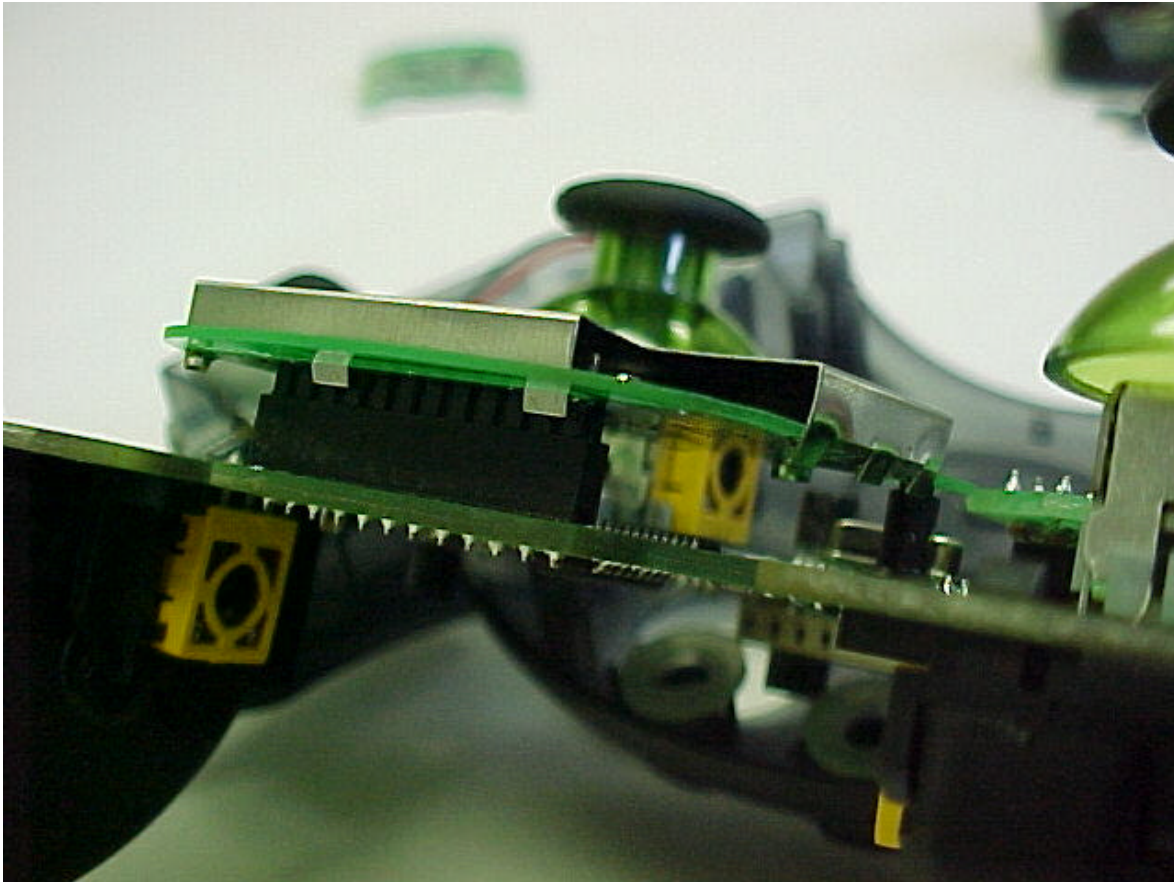

Flip Side of Digital PCB showing the Shielded RF PCB off set above the PCB

Mad Catz Interactive, Inc.

**2.4 GHz wireless controller for X-Box Video Game System
2408.448 – 2476.032MHz Digital Radio**

FCC ID#: P25HEMC4556B2103C

Photo Four – Internal

Mad Catz Lynx Wireless Hand Held Controller

View showing the RF PCB raised above the Digital PCB

Mad Catz Interactive, Inc.

**2.4 GHz wireless controller for X-Box Video Game System
2408.448 – 2476.032MHz Digital Radio**

FCC ID#: P25HEMC4556B2103C

Photo Five – Internal

Mad Catz Lynx Wireless Hand Held Controller

View showing the RF PCB removed from the Digital PCB

Mad Catz Interactive, Inc.

**2.4 GHz wireless controller for X-Box Video Game System
2408.448 – 2476.032MHz Digital Radio**