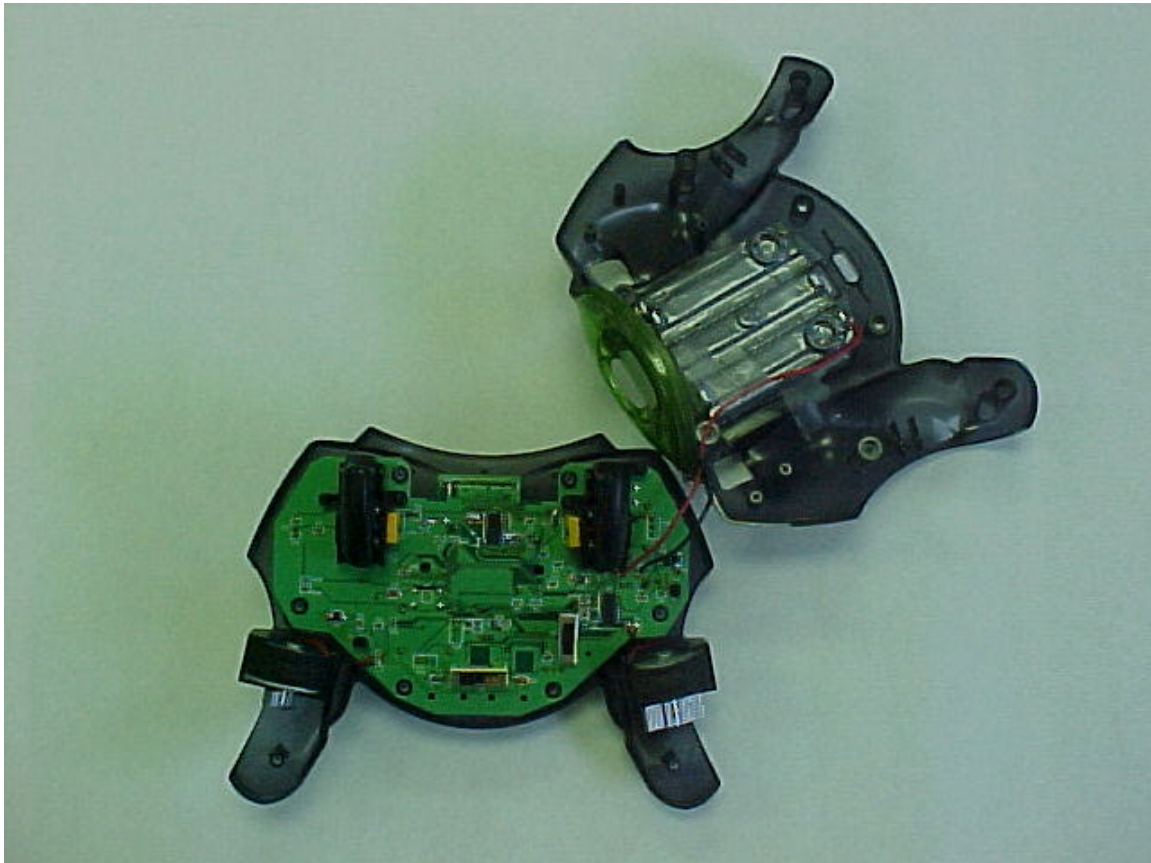

Mad Catz Interactive, Inc.

**2.4 GHz wireless controller for X-Box Video Game System
2408.448 – 2476.032MHz Digital Radio**

FCC ID#: P25HEMC4556B2103C

Photo One – Internal

Mad Catz Lynx Wireless Hand Held Controller

Open for Inspection

Mad Catz Interactive, Inc.

**2.4 GHz wireless controller for X-Box Video Game System
2408.448 – 2476.032MHz Digital Radio**

FCC ID#: P25HEMC4556B2103C

Photo Two – Internal

Mad Catz Lynx Wireless Hand Held Controller

Close-Up of the Digital PCB

Mad Catz Interactive, Inc.

**2.4 GHz wireless controller for X-Box Video Game System
2408.448 – 2476.032MHz Digital Radio**

FCC ID#: P25HEMC4556B2103C

Photo Three – Internal

Mad Catz Lynx Wireless Hand Held Controller

Flip Side of Digital PCB showing the Shielded RF PCB off set above the PCB

Mad Catz Interactive, Inc.

**2.4 GHz wireless controller for X-Box Video Game System
2408.448 – 2476.032MHz Digital Radio**

FCC ID#: P25HEMC4556B2103C