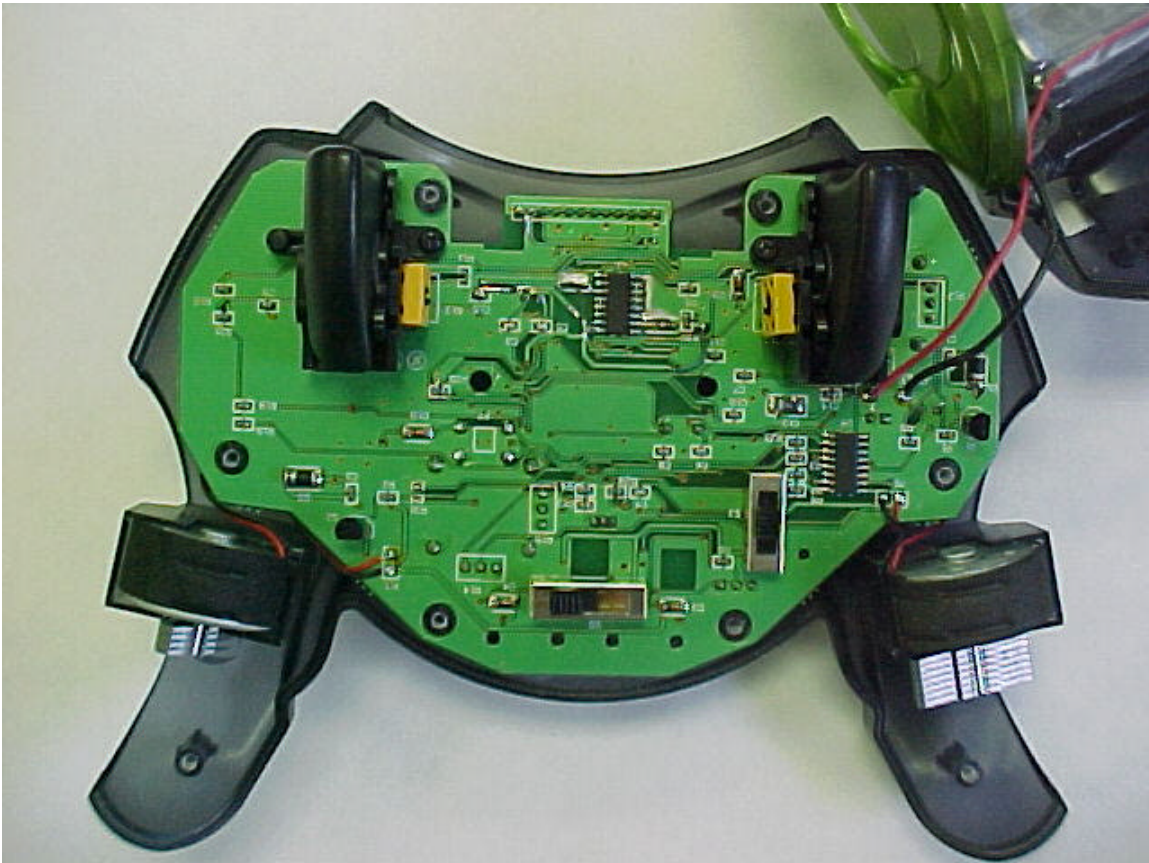

Mad Catz Interactive, Inc.

**2.4 GHz wireless controller for X-Box Video Game System
2408.448 – 2476.032MHz Digital Radio**

FCC ID#: P25HEMC4556B2103C

Photo One – Internal

Mad Catz Lynx Wireless Hand Held Controller

Open for Inspection

Mad Catz Interactive, Inc.

**2.4 GHz wireless controller for X-Box Video Game System
2408.448 – 2476.032MHz Digital Radio**

FCC ID#: P25HEMC4556B2103C

Photo Two – Internal

Mad Catz Lynx Wireless Hand Held Controller

Close-Up of the Digital PCB

Mad Catz Interactive, Inc.

**2.4 GHz wireless controller for X-Box Video Game System
2408.448 – 2476.032MHz Digital Radio**

FCC ID#: P25HEMC4556B2103C

Photo Three – Internal

Mad Catz Lynx Wireless Hand Held Controller

Flip Side of Digital PCB showing the Shielded RF PCB off set above the PCB

Mad Catz Interactive, Inc.

**2.4 GHz wireless controller for X-Box Video Game System
2408.448 – 2476.032MHz Digital Radio**

FCC ID#: P25HEMC4556B2103C