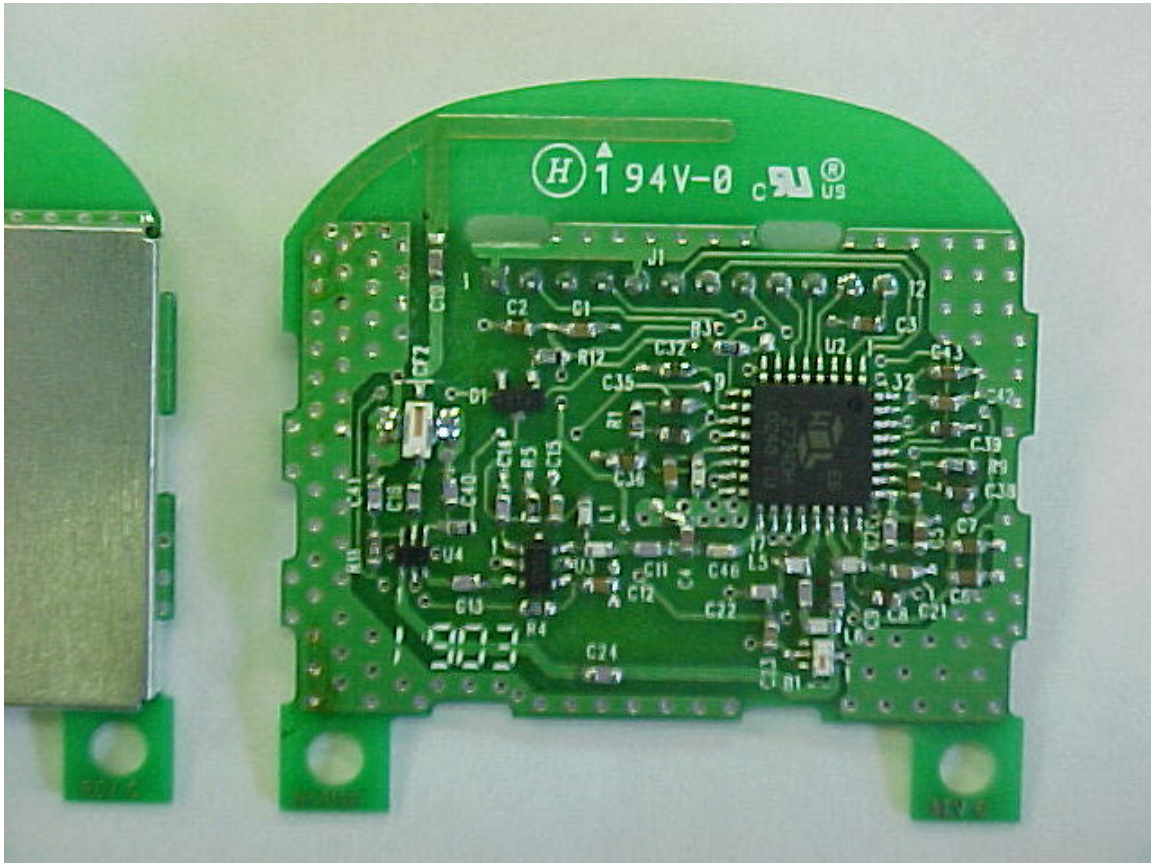

FCC ID#: P25HEMC4556B2103C

Photo Five – Internal

Mad Catz Lynx Wireless Hand Held Controller

View showing the RF PCB removed from the Digital PCB

Mad Catz Interactive, Inc.

**2.4 GHz wireless controller for X-Box Video Game System
2408.448 – 2476.032MHz Digital Radio**

FCC ID#: P25HEMC4556B2103C

Photo Six – Internal

Mad Catz Lynx Wireless Hand Held Controller

View showing the RF PCB with shielding removed

Mad Catz Interactive, Inc.

2.4 GHz wireless controller for X-Box Video Game System
2408.448 – 2476.032MHz Digital Radio

FCC ID#: P25HEMC4556B2103C

Photo Seven – Internal

Mad Catz Lynx Wireless Hand Held Controller

Close-Up of RF PCB with shielding removed

Mad Catz Interactive, Inc.

**2.4 GHz wireless controller for X-Box Video Game System
2408.448 – 2476.032MHz Digital Radio**

FCC ID#: P25HEMC4556B2103C

Photo Eight – Internal

Mad Catz Lynx Wireless Hand Held Controller

Close-Up of RF PCB Flip Side