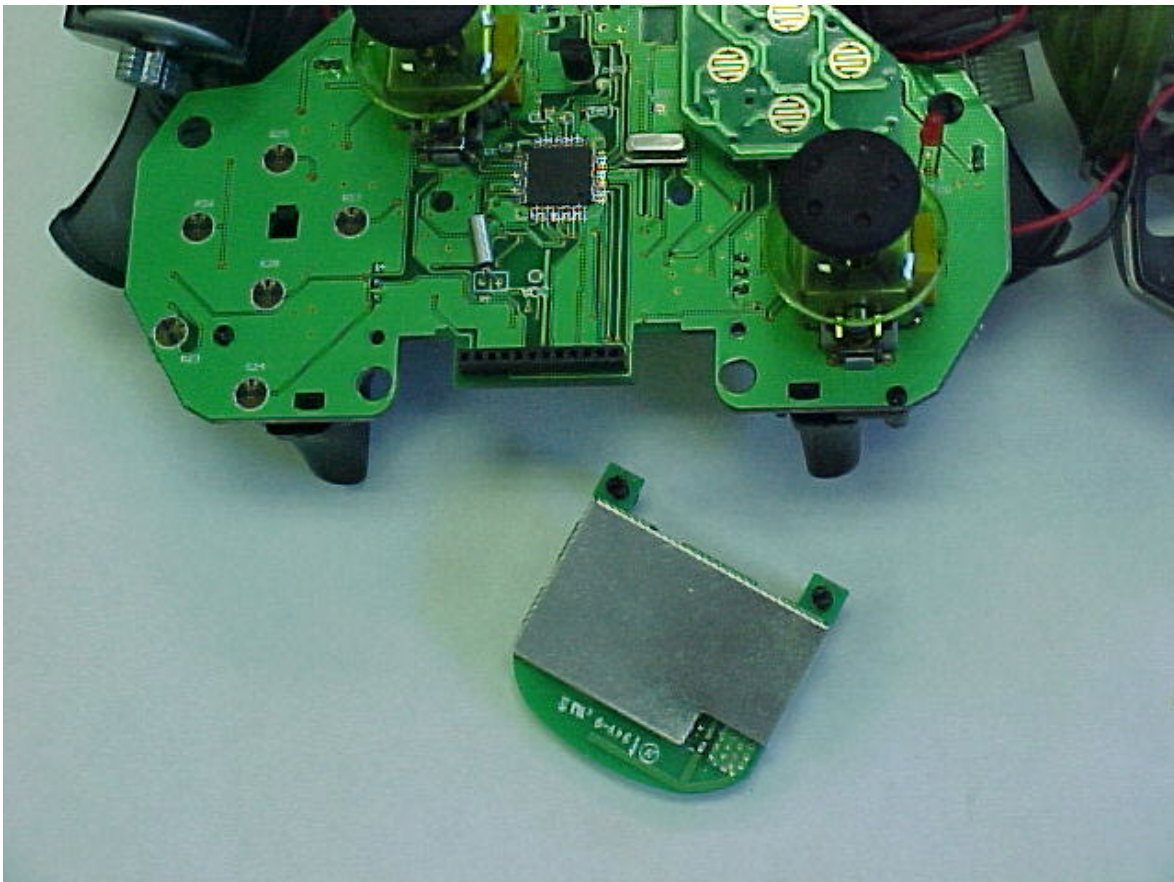

Flip Side of Digital PCB showing the Shielded RF PCB off set above the PCB

Mad Catz Interactive, Inc.

**2.4 GHz wireless controller for X-Box Video Game System
2408.448 – 2476.032MHz Digital Radio**

FCC ID#: P25HEMC4556B2103C

Photo Four – Internal

Mad Catz Lynx Wireless Hand Held Controller

View showing the RF PCB raised above the Digital PCB

Mad Catz Interactive, Inc.

**2.4 GHz wireless controller for X-Box Video Game System
2408.448 – 2476.032MHz Digital Radio**

FCC ID#: P25HEMC4556B2103C

Photo Five – Internal

Mad Catz Lynx Wireless Hand Held Controller

View showing the RF PCB removed from the Digital PCB

Mad Catz Interactive, Inc.

**2.4 GHz wireless controller for X-Box Video Game System
2408.448 – 2476.032MHz Digital Radio**

FCC ID#: P25HEMC4556B2103C

Photo Six – Internal

Mad Catz Lynx Wireless Hand Held Controller

View showing the RF PCB with shielding removed

Mad Catz Interactive, Inc.

2.4 GHz wireless controller for X-Box Video Game System
2408.448 – 2476.032MHz Digital Radio