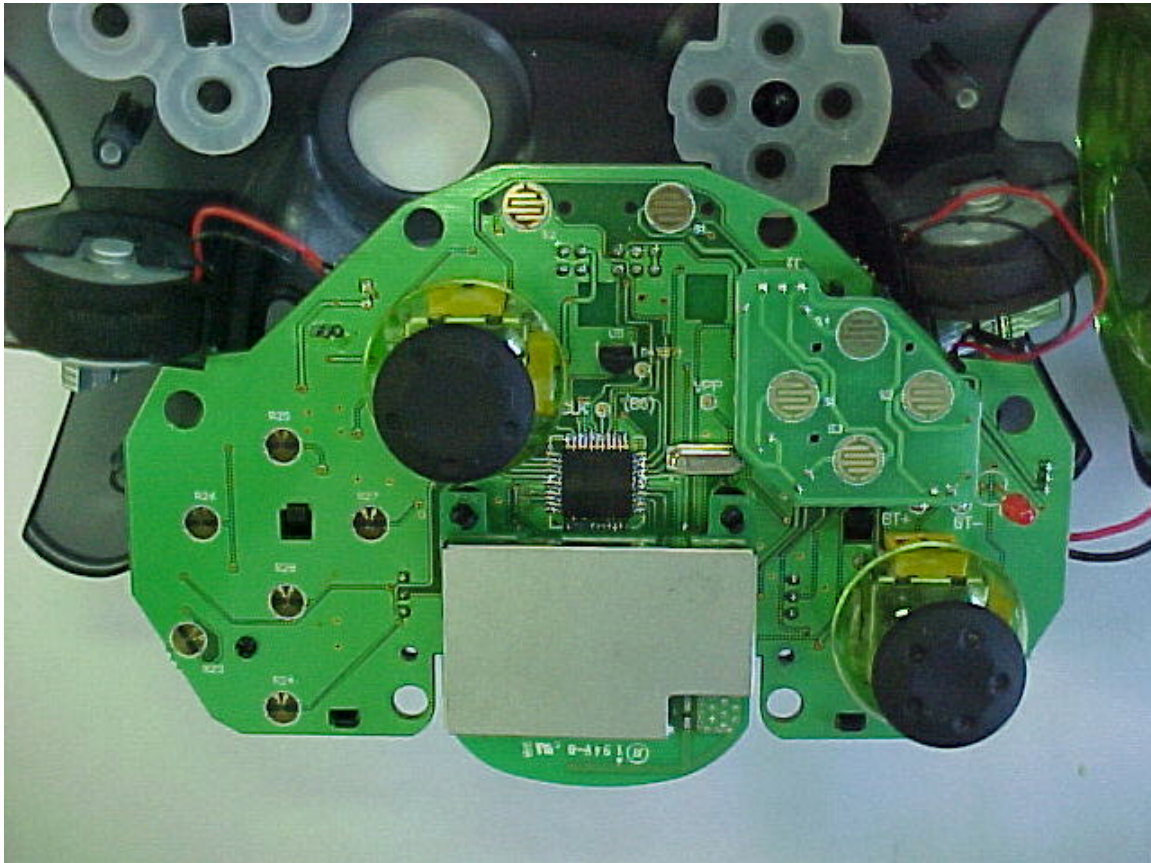

Open for Inspection

Mad Catz Interactive, Inc.

**2.4 GHz wireless controller for X-Box Video Game System
2408.448 – 2476.032MHz Digital Radio**

FCC ID#: P25HEMC4556B2103C

Photo Two – Internal

Mad Catz Lynx Wireless Hand Held Controller

Close-Up of the Digital PCB

Mad Catz Interactive, Inc.

**2.4 GHz wireless controller for X-Box Video Game System
2408.448 – 2476.032MHz Digital Radio**

FCC ID#: P25HEMC4556B2103C

Photo Three – Internal

Mad Catz Lynx Wireless Hand Held Controller

Flip Side of Digital PCB showing the Shielded RF PCB off set above the PCB

Mad Catz Interactive, Inc.

**2.4 GHz wireless controller for X-Box Video Game System
2408.448 – 2476.032MHz Digital Radio**

FCC ID#: P25HEMC4556B2103C

Photo Four – Internal

Mad Catz Lynx Wireless Hand Held Controller

View showing the RF PCB raised above the Digital PCB

Mad Catz Interactive, Inc.

**2.4 GHz wireless controller for X-Box Video Game System
2408.448 – 2476.032MHz Digital Radio**