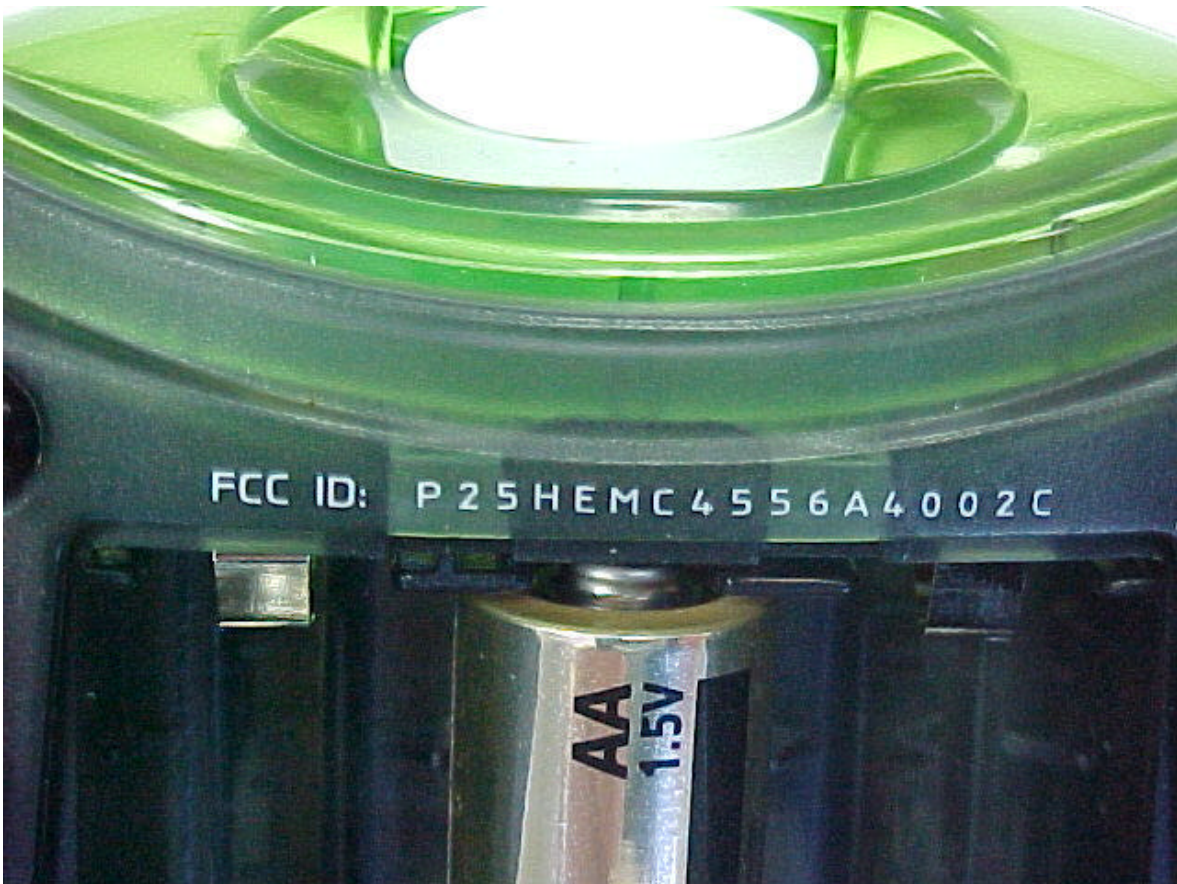

FCC ID#: P25HEMC4556B2103C

Photo Three – External

Mad Catz Lynx Wireless Hand Held Controller

Close-up of Battery Compartment Side

**Note: FCC ID Number not part of Battery Compartment Door.
FCC ID Number Silk Screened per attached Material Specifications.**

**Battery Compartment Door opened to show battery location and to demonstrate the
FCC ID as being part of the Product itself.**

Mad Catz Interactive, Inc.

**2.4 GHz wireless controller for X-Box Video Game System
2408.448 – 2476.032MHz Digital Radio**

FCC ID#: P25HEMC4556B2103C

Photo Five – External

Mad Catz Lynx Wireless Hand Held Controller

Note: FCC ID Number Silk Screened per attached Material Specifications.

Another view of FCC ID Number Location

Mad Catz Interactive, Inc.