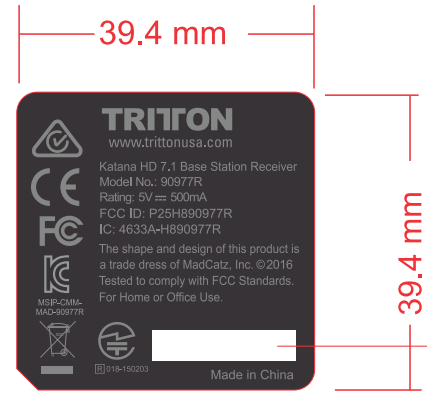

This device complies with Part 15 of the FCC Rules. Operation is subject to the following two conditions:
(1) this device may not cause harmful interference, and (2) this device must accept any interference received, including interference that may cause undesired operation.

Silkscreen
Pantone silver 877c

PRODUCT DESIGN SPECIFICATION

PRODUCT NAME : Katana Headset	DATE : 03 Nov 2015	SCALE: 1 : 1
PROJECT CODE : 90977	BRAND : TRITTON	REV: PAGE: of

AA=factory code
BB=year
CC= Week
XXXXX= S/N, 00000-99999, Reset from each Sunday.