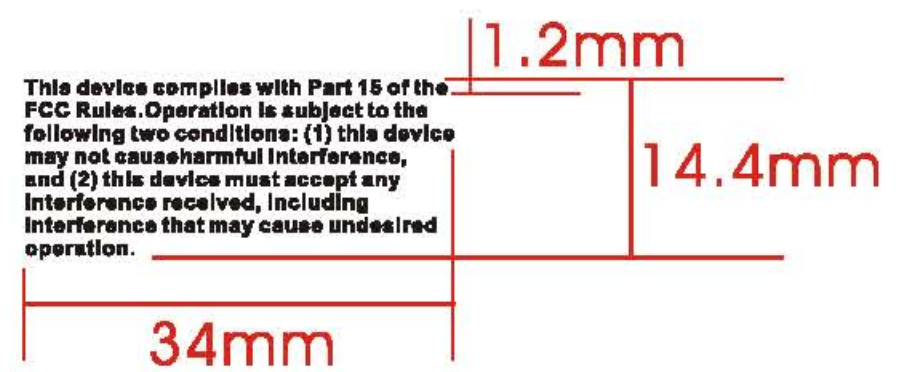

字體：Arial 粗體  
顏色：白色

字體：Arial 粗體  
顏色：白色

Remark: The battery cover will be open frequent  
The word in the label can not be erased easily  
plastics sheet which marked label is fixed to the host device, can not be dismantled.

Label Location