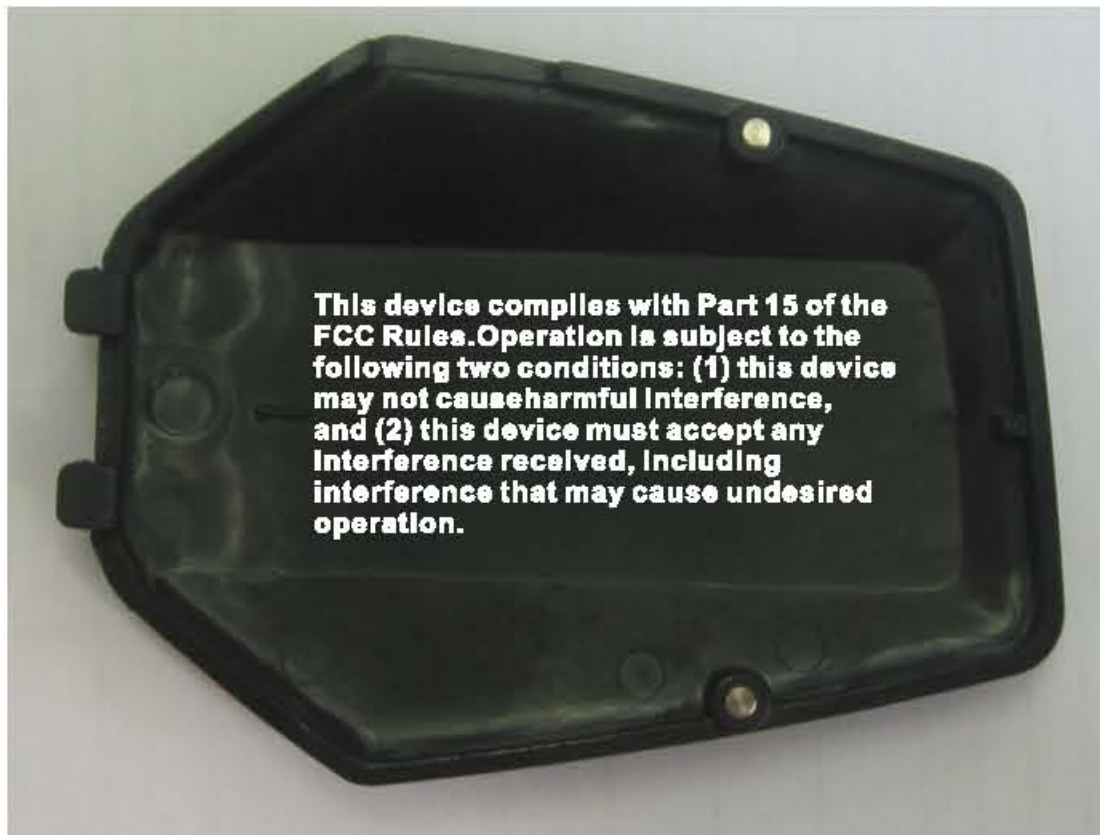

字體：Arial 粗體  
顏色：白色

字體：Arial 粗體  
顏色：白色

Remark: The battery cover will be open frequent  
The word in the label can not be erased easily  
plastics sheet which marked label is fixed to the host device, can not be dismantled.

Label Location