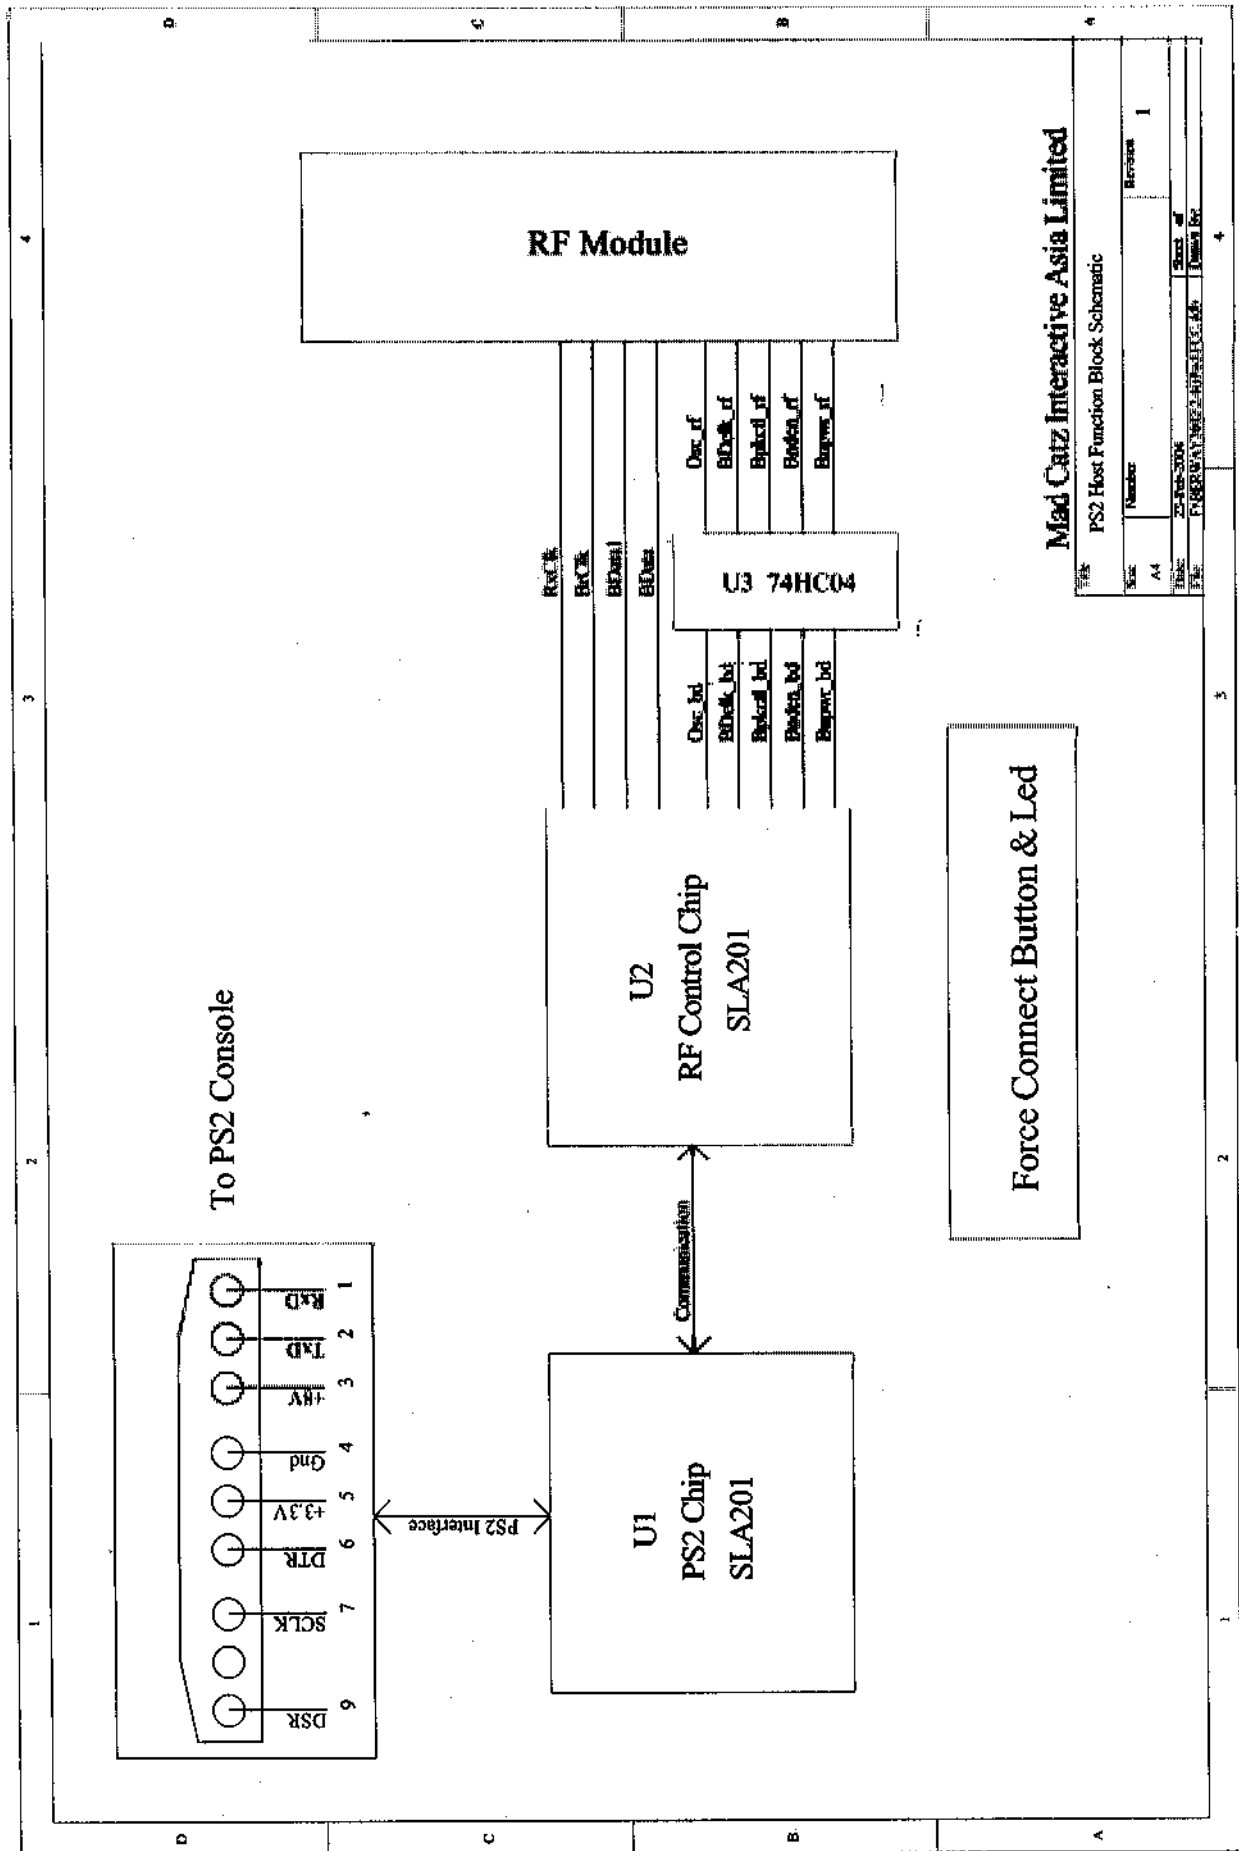

Block Diagram

Mad Catz Interactive Asia Limited

Title		PS2 Host Function Block Schematic	
Size	Number	Revision	1
A4			
Date	22-Feb-2004	Sheet of	
File	C:\PROJ\WALN\2-03\PS2\PCB\46	Drawn By	