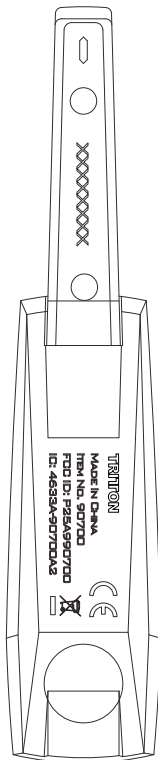

Brand: TRITON	TRITON	Rev.:
Model: 90700		P/O.:
Item: 机器丝印		Date: 2011-11-14

Size:

 Pantone-Cool Grey 2C

Label location:

Part No.:	Prepared by:
Print Color:	Approved by: