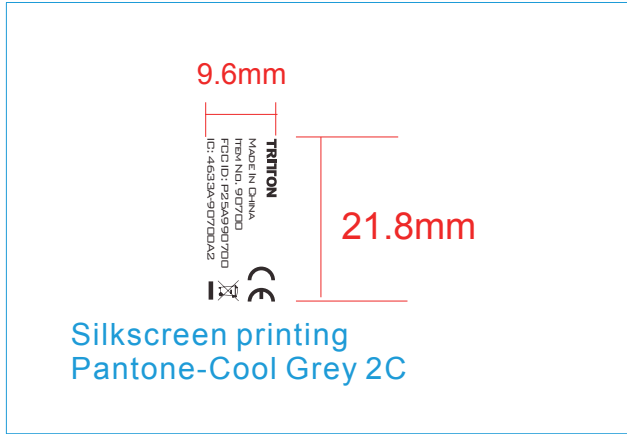

Brand: TRITON	TRITON	Rev.:
Model: 90700		P/O.:
Item: 机器丝印		Date: 2011-11-14

Size:

 Pantone-Cool Grey 2C

Label location:

Part No.:	Prepared by:
Print Color:	Approved by: