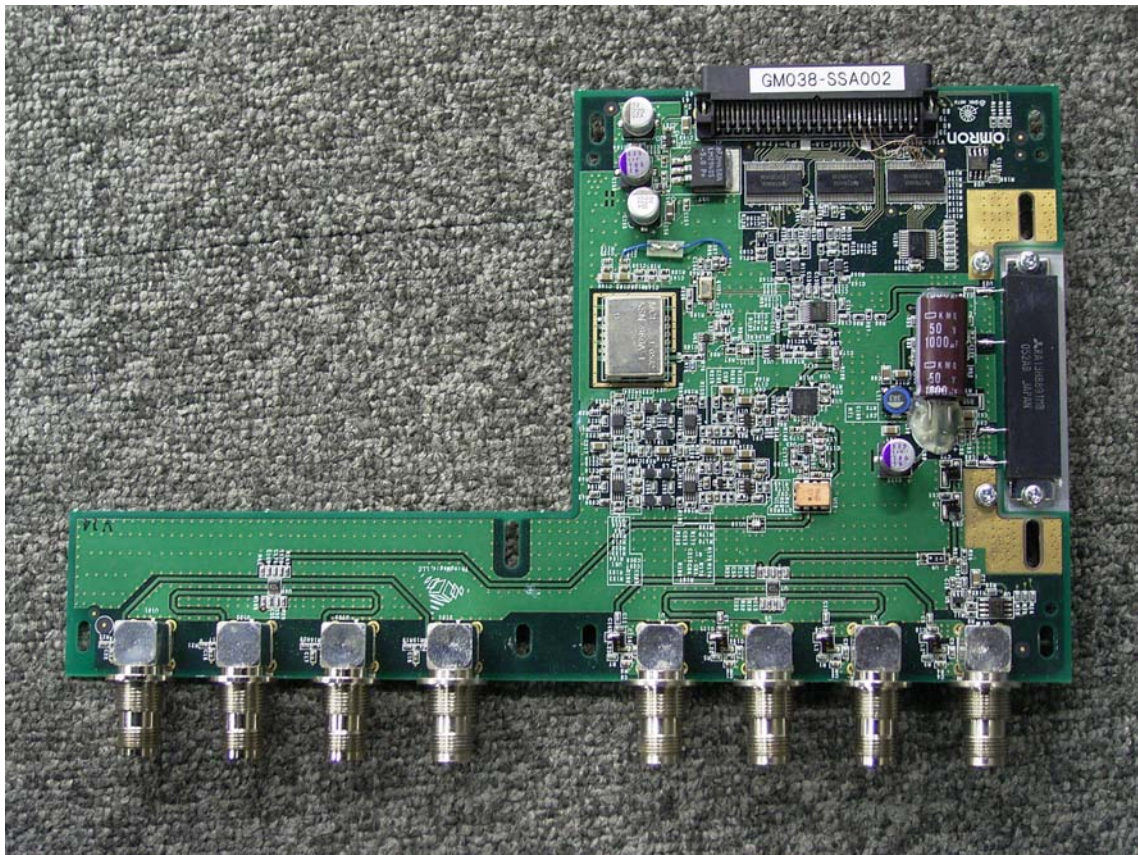

Reader/Writer Model: V740-BA50C22A-US

Internal Photo

Chassis Top

Chassis Bottom

Chassis Inside

Digital Board Top

Digital Board Bottom

Analog Board Top

Analog Board Bottom