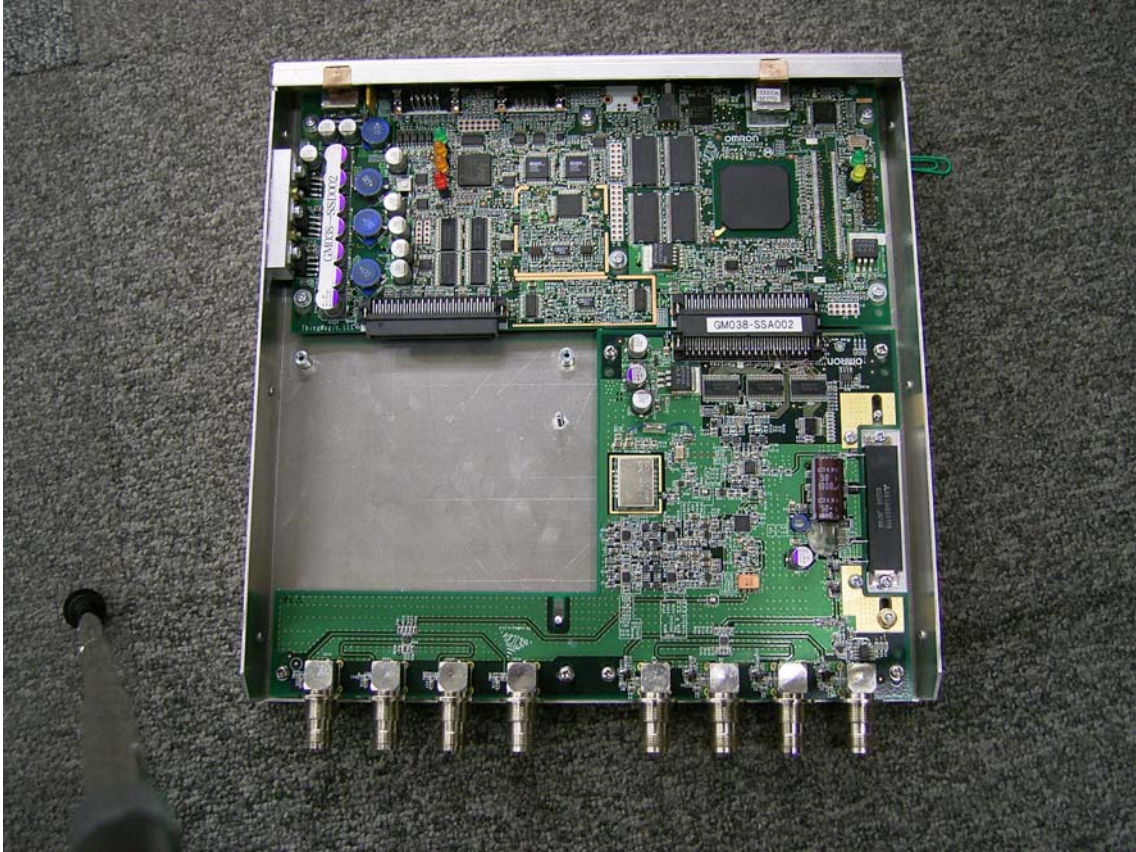

Reader/Writer Model: V740-BA50C22A-US

Internal Photo

Chassis Top

Chassis Bottom

Chassis Inside

Digital Board Top

Digital Board Bottom

Analog Board Top

Analog Board Bottom