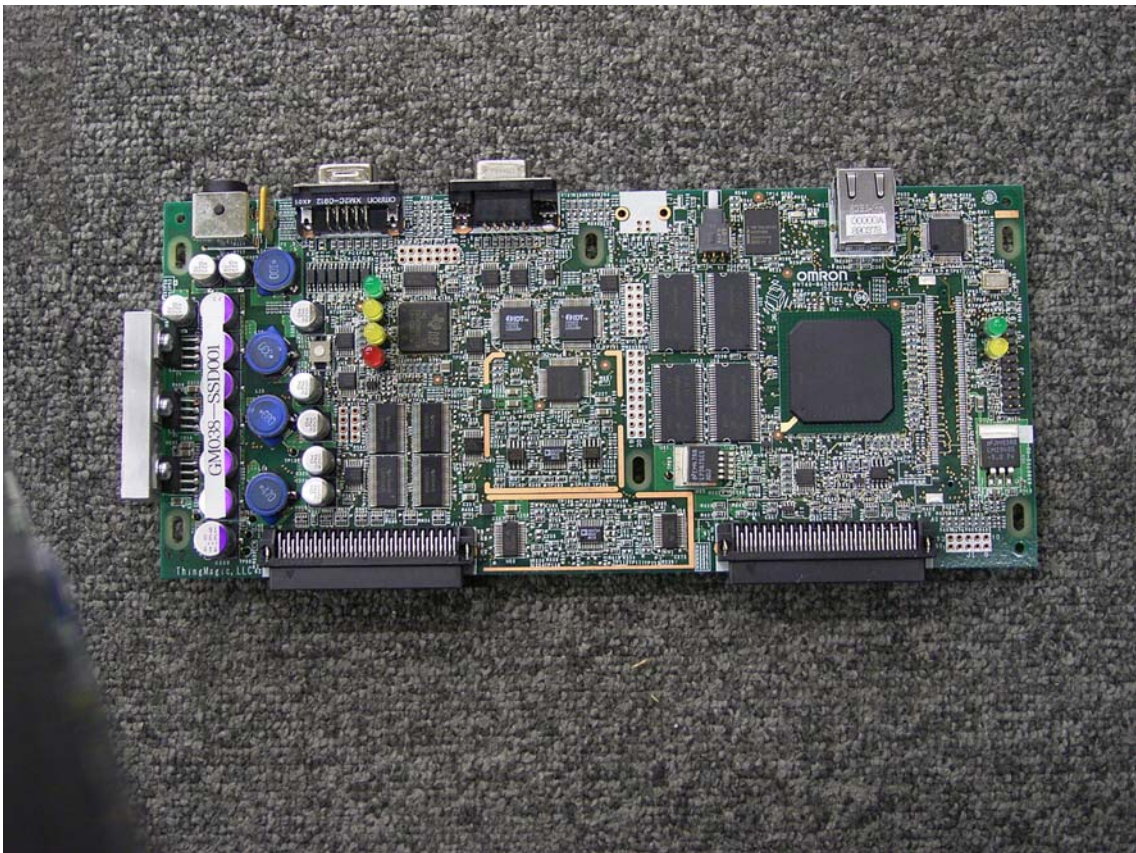

Reader/Writer Model: V740-BA50C22A-US

Internal Photo

Chassis Top

Chassis Bottom

Chassis Inside

Digital Board Top

Digital Board Bottom

Analog Board Top

Analog Board Bottom