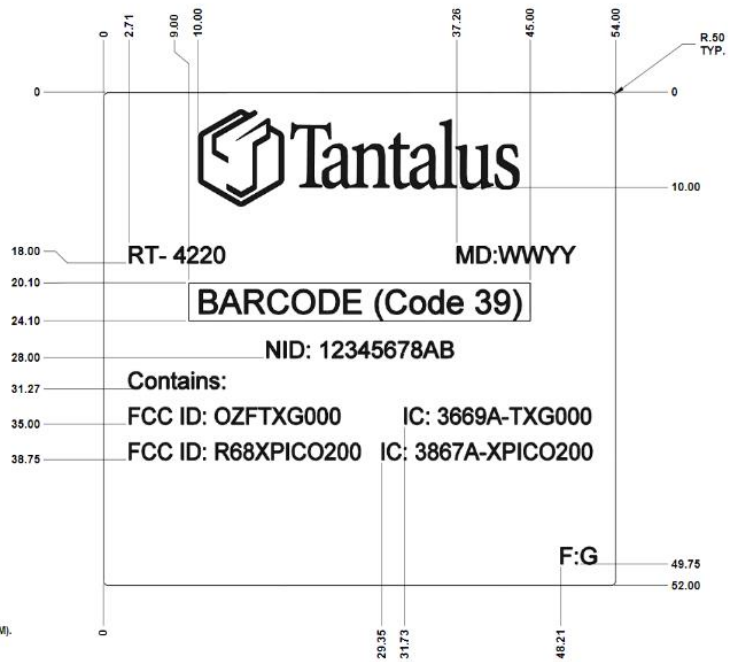

Host Label

NOTES:

- 1. MATERIAL: ZEBRA CUSTOM STOCK (Z-XTREME 4000T, WHITE, MATERIAL NUMBER: 05382RM).
LABEL SIZE: 54mm x 52mm
STOCK SIZE: TBD