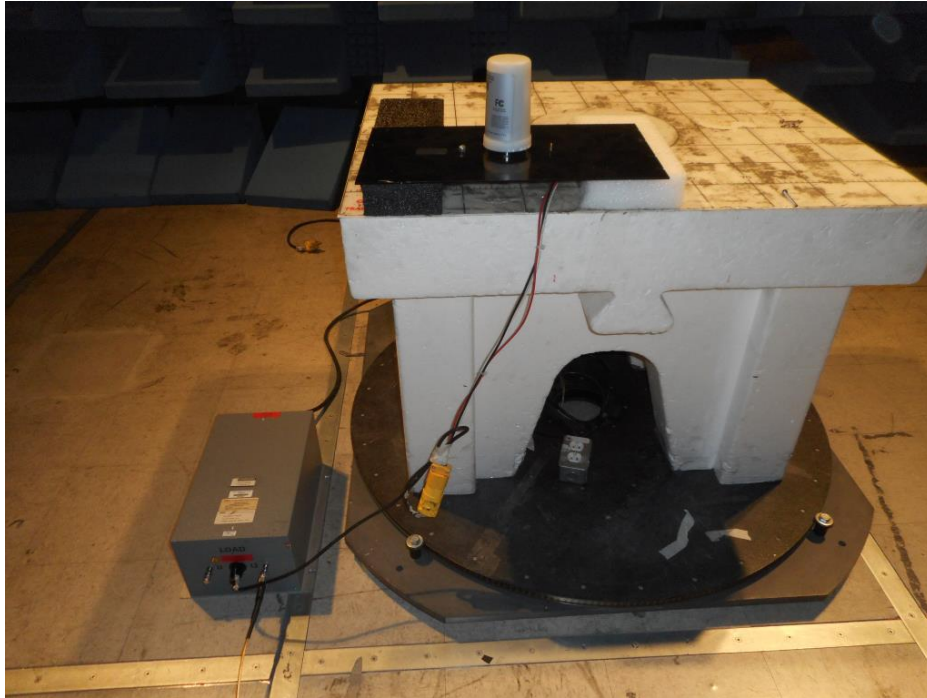

TEST SETUP PHOTOS

AC conducted Emissions Test Setup

Emissions Test Setup – Unintentional Radiated Emissions below 30MHz

Emissions Test Setup – Intentional/Unintentional Radiated Emissions 30 – 100MHz

Emissions Test Setup – Unintentional Radiated Emissions 1000 - 10000 MHz (Close up view)

Emissions Test Setup – Unintentional Radiated Emissions 1000 - 10000 MHz