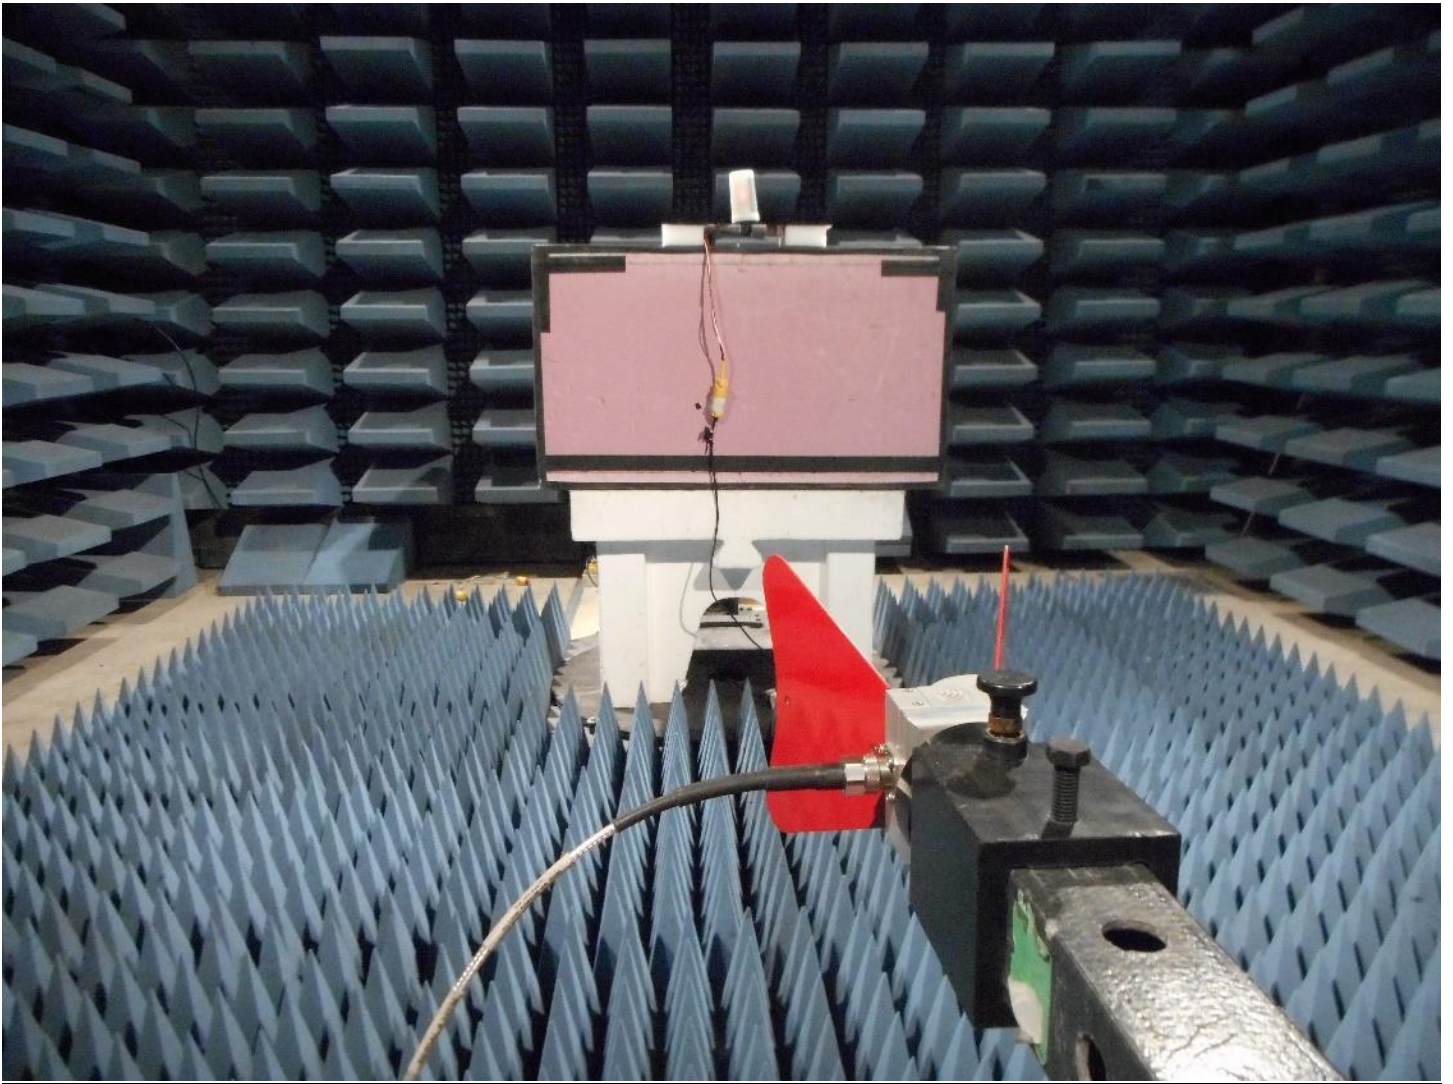

TEST SETUP PHOTOS

AC conducted Emissions Test Setup

Emissions Test Setup – Unintentional Radiated Emissions below 30MHz

Emissions Test Setup – Intentional/Unintentional Radiated Emissions 30 – 100MHz

Emissions Test Setup – Unintentional Radiated Emissions 1000 - 10000 MHz (Close up view)

Emissions Test Setup – Unintentional Radiated Emissions 1000 - 10000 MHz