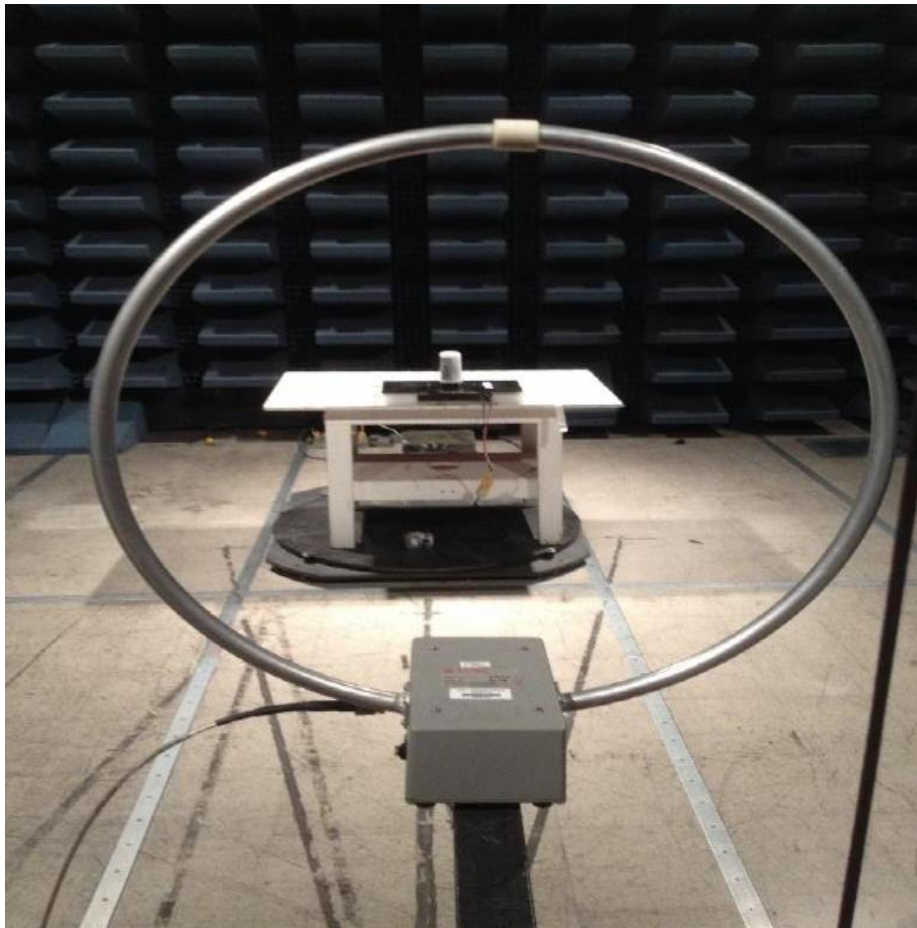

TEST SETUP PHOTOS

AC conducted Emissions Test Setup

Emissions Test Setup – Unintentional Radiated Emissions below 30MHz

Emissions Test Setup – Intentional/Unintentional Radiated Emissions 30 – 100MHz

Emissions Test Setup – Unintentional Radiated Emissions 1000 - 10000 MHz (Close up view)

Emissions Test Setup – Unintentional Radiated Emissions 1000 - 10000 MHz