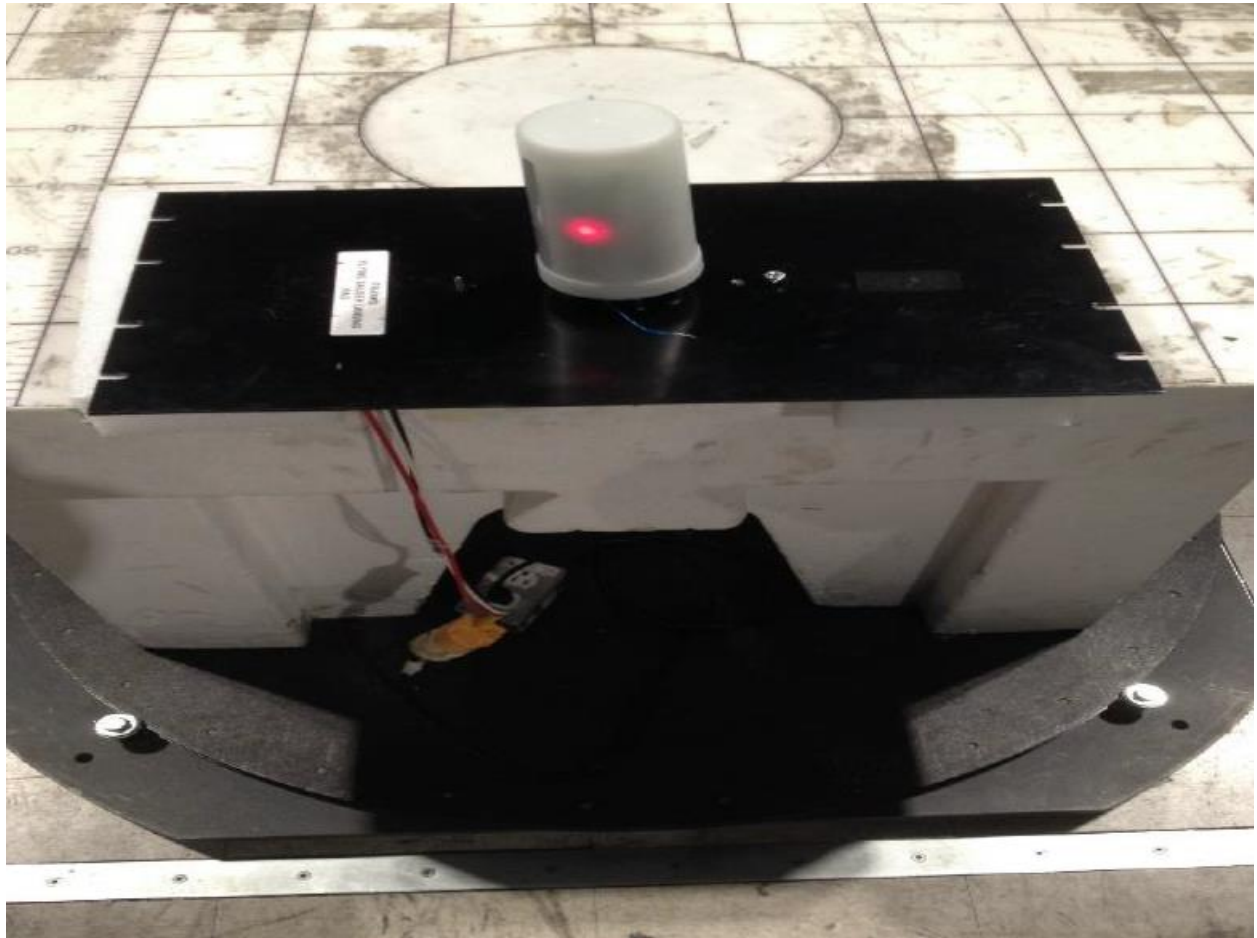

TEST SETUP PHOTOS

AC conducted Emissions Test Setup

Emissions Test Setup – Unintentional Radiated Emissions below 30MHz

Emissions Test Setup – Intentional/Unintentional Radiated Emissions 30 – 100MHz

Emissions Test Setup – Unintentional Radiated Emissions 1000 - 10000 MHz (Close up view)

Emissions Test Setup – Unintentional Radiated Emissions 1000 - 10000 MHz