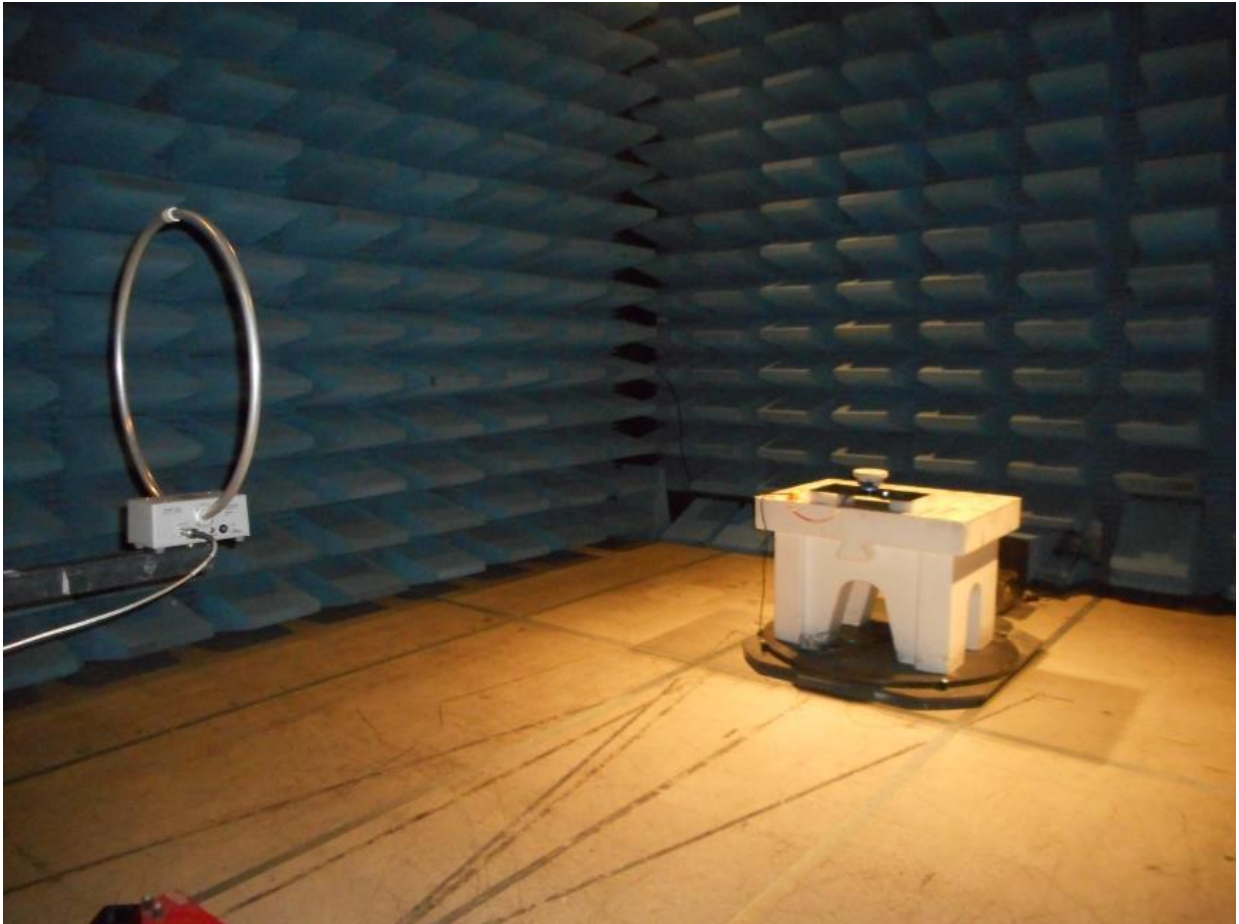

TEST SETUP PHOTOS

AC conducted emissions Test Setup

Emissions Test Setup – Unintentional Radiated Emissions 9kHz – 30MHz

Emissions Test Setup – Intentional/Unintentional Radiated Emissions 30 – 1000MHz

Emissions Test Setup – Intentional/Unintentional Radiated Emissions 30 – 1000 MHz (Close up view)

Emissions Test Setup – Intentional/Unintentional Radiated Emissions 1000 - 10000 MHz

Emissions Test Setup – Unintentional Radiated Emissions 1000 - 10000 MHz (Close-Up view)