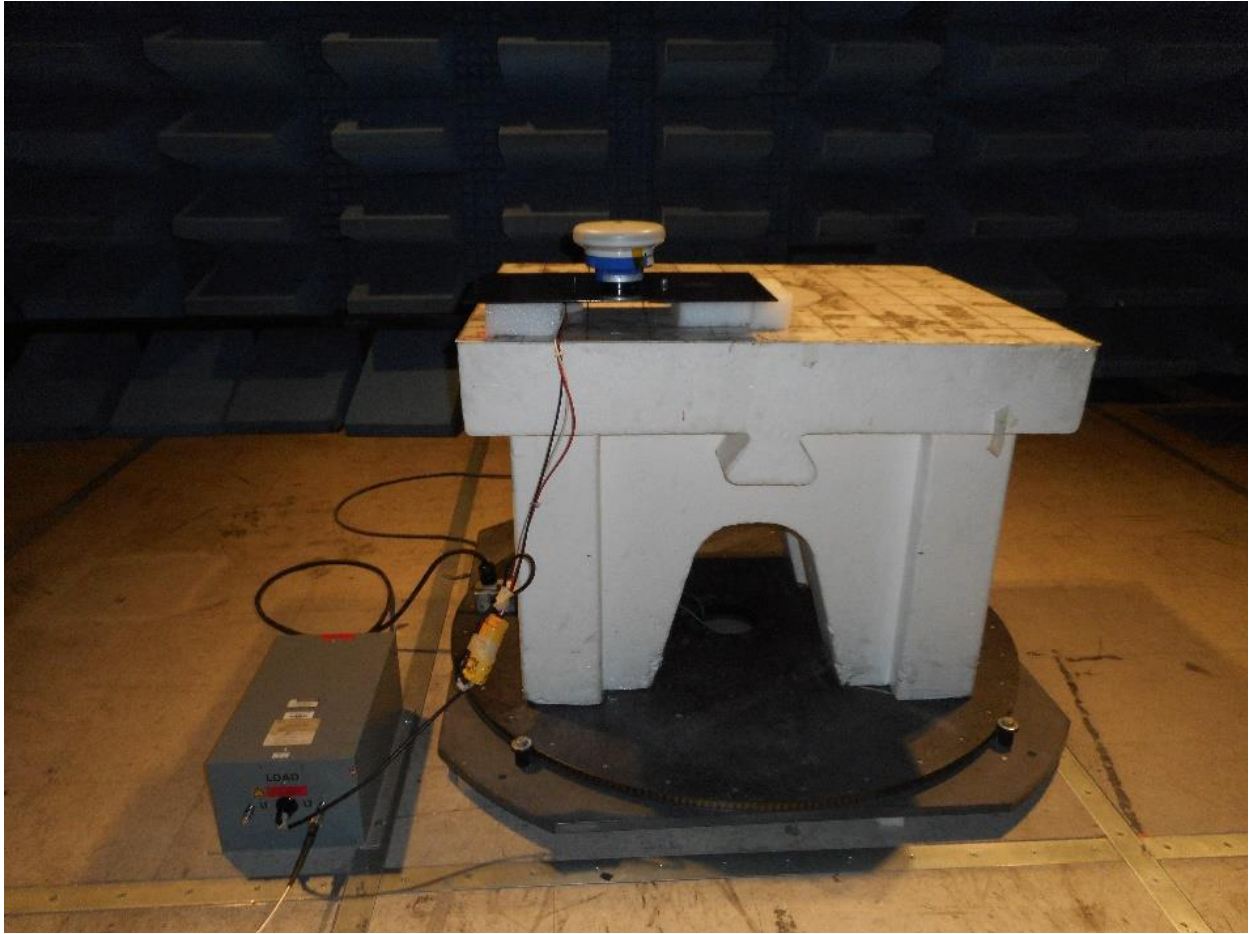

TEST SETUP PHOTOS

AC conducted emissions Test Setup

Emissions Test Setup – Unintentional Radiated Emissions 9kHz – 30MHz

Emissions Test Setup – Intentional/Unintentional Radiated Emissions 30 – 1000MHz

Emissions Test Setup – Intentional/Unintentional Radiated Emissions 30 – 1000 MHz (Close up view)

Emissions Test Setup – Intentional/Unintentional Radiated Emissions 1000 - 10000 MHz

Emissions Test Setup – Unintentional Radiated Emissions 1000 - 10000 MHz (Close-Up view)