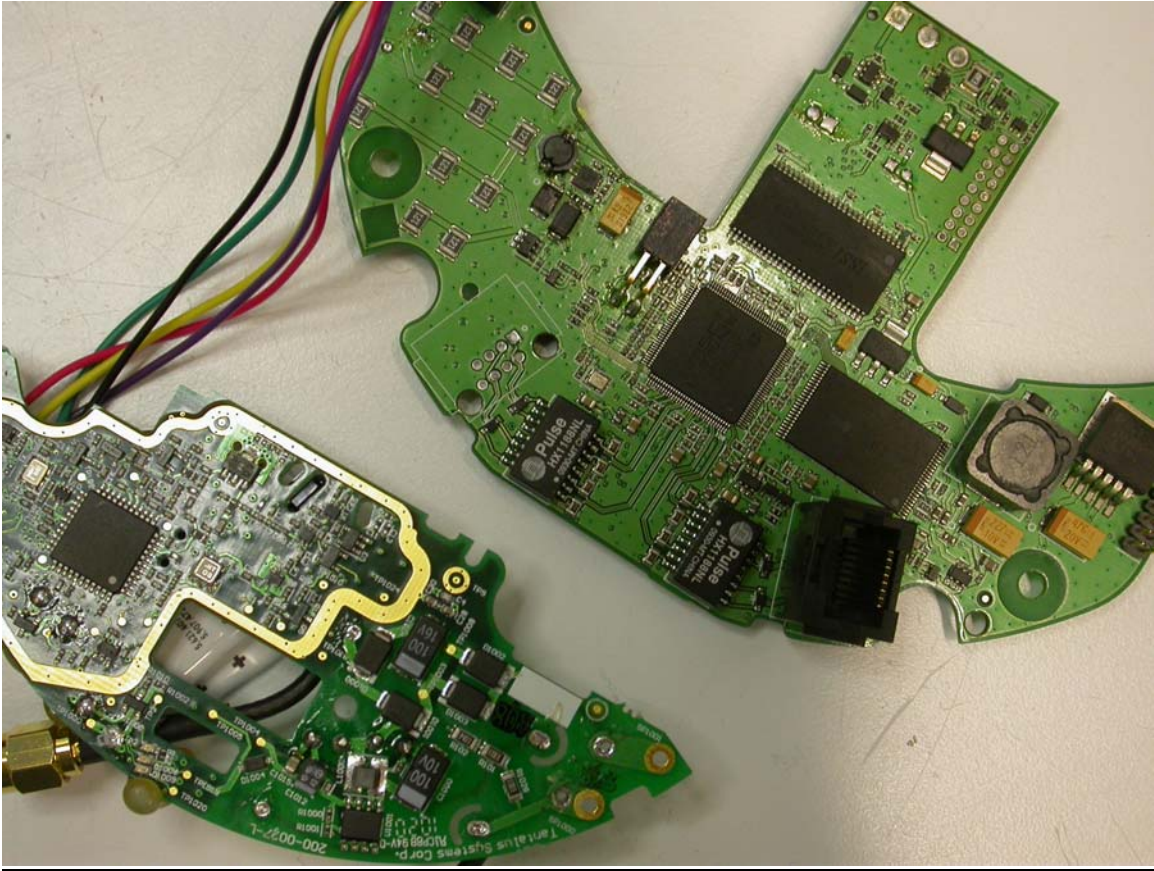

NC-900 Internal Pictures

Radio Module with Shields on (TOP)

Radio Module with Shields on (Bottom)

Radio Module with Shields Removed (Top)

Radio Module with Shields Removed (Bottom)

TX Antenna Internal View

TX Patch Antenna View (Front)

TX Patch Antenna View (Back)

TX Patch Antenna View (Side)

TX Power Amplifier (Front)

TX Power Amplifier (Back)

RX Antenna Internal View

RX Patch Antenna View (Front)

RX Patch Antenna View (Back)

RX Patch Antenna View (Side)