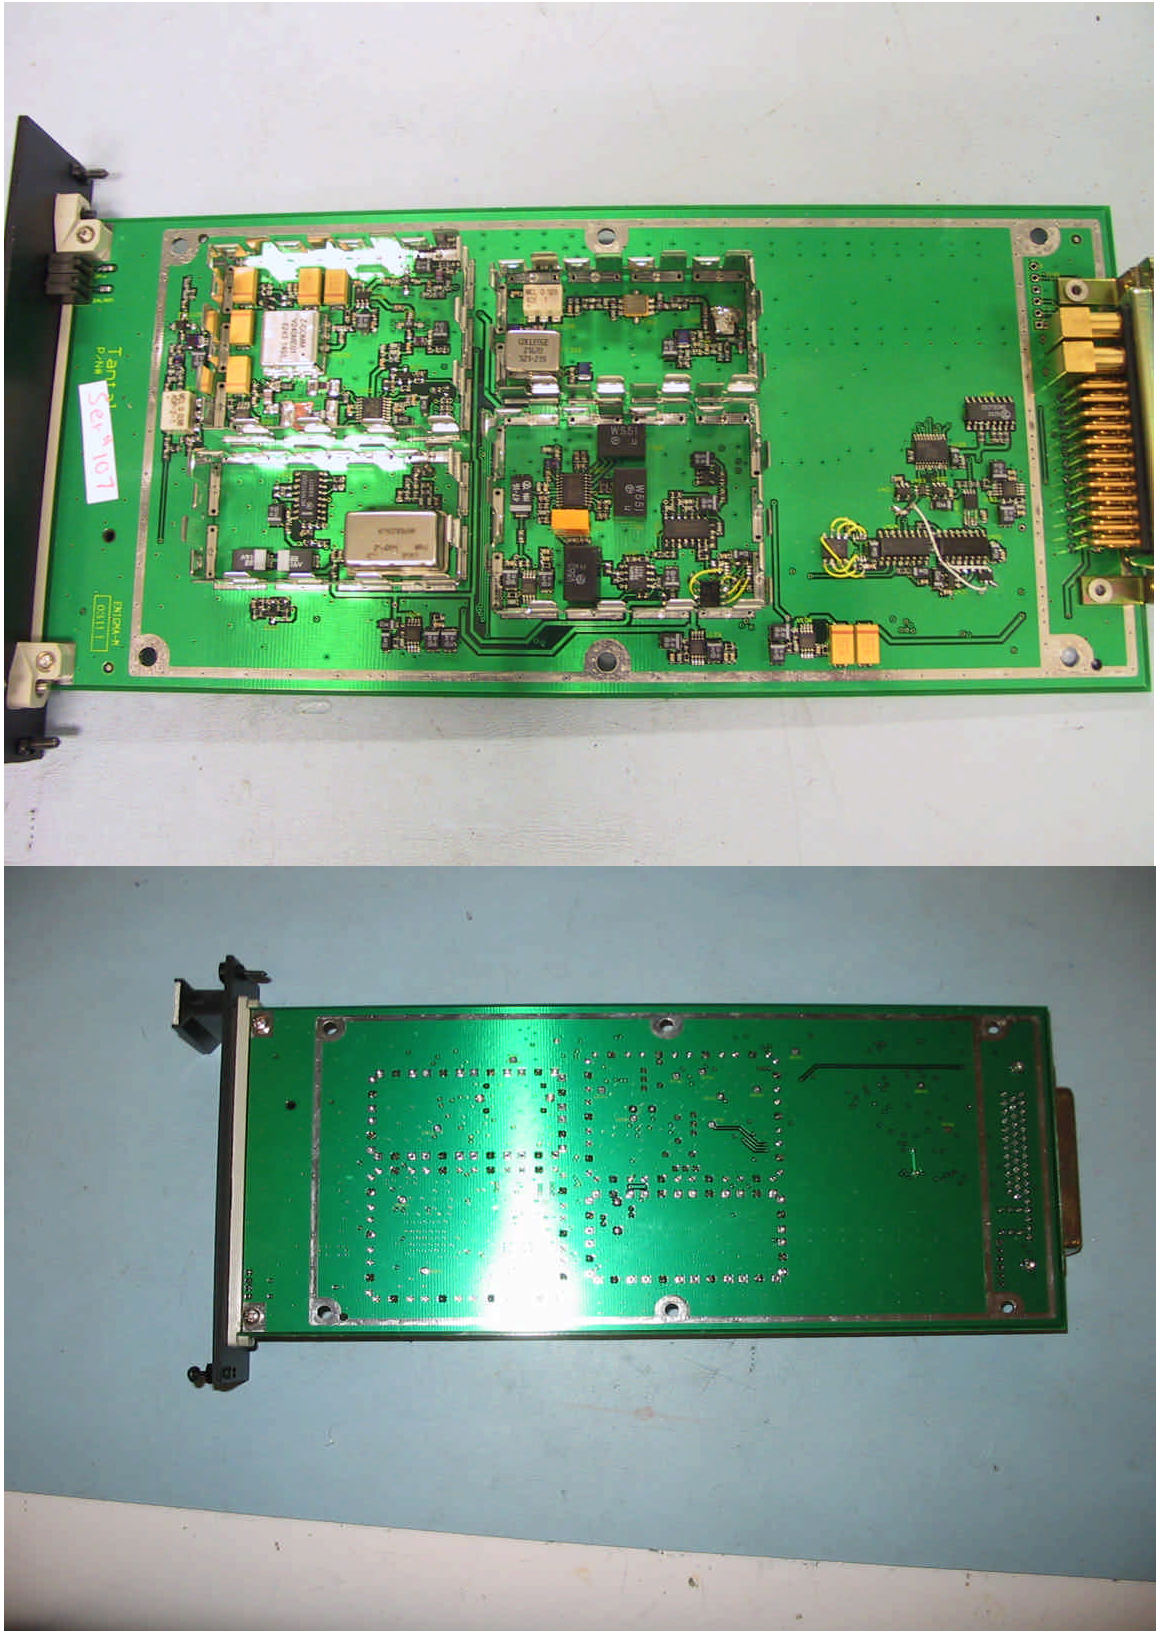

Internal Photos

TUNet NC-2202 Network Controller – Reference Card

TUNet NC-2202 Network Controller – Reference Card with shields

TUNet NC-2202 Network Controller – Receiver Card with shields removed

TUNet NC-2202 Network Controller – Transmitter Card with shields

TUNet NC-2202 Network Controller – Transmitter Card with shields removed

TUNet NC-2202 Network Controller – Controller Card with shields

TUNet NC-2202 Network Controller – Controller Card with shields removed