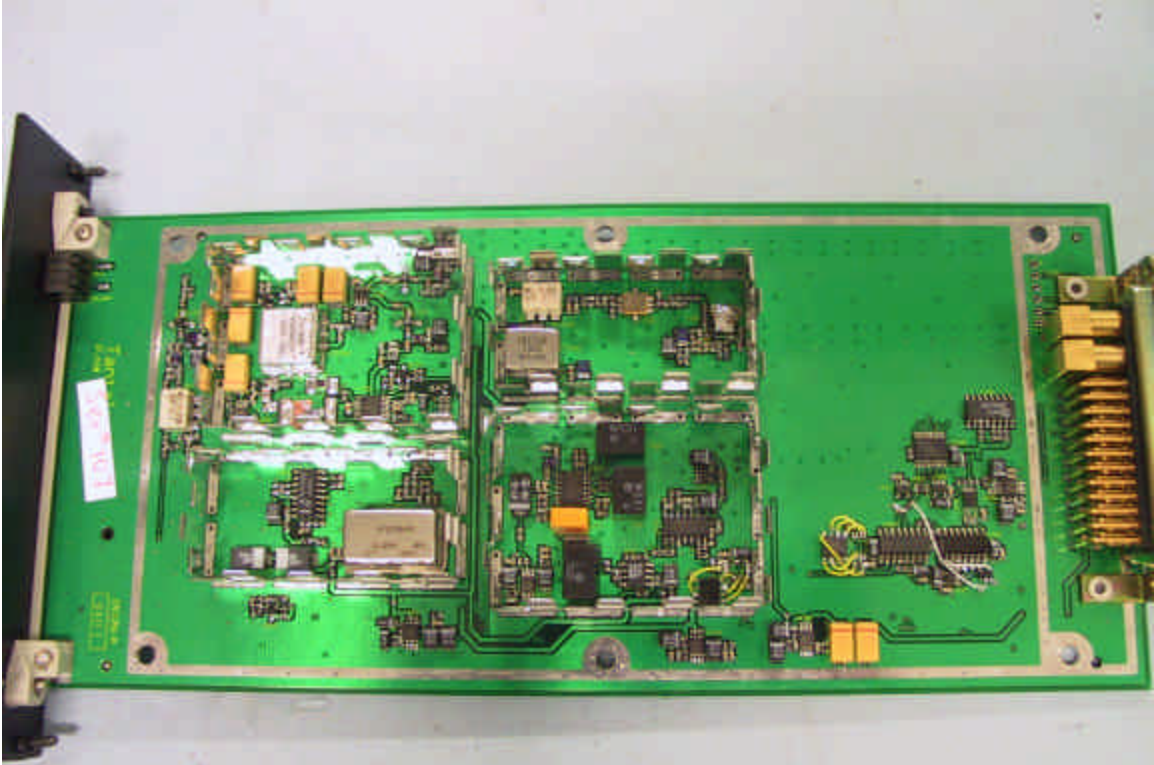

Internal Photos

TUNet NC-2200 Network Controller – Reference Card

TUNet NC-2200 Network Controller – Receiver Card with shields

TUNet NC-2200 Network Controller – Receiver Card with shields removed

TUNet NC-2200 Network Controller – Transmitter Card with shields

TUNet NC-2200 Network Controller – Transmitter Card with shields removed

TUNet NC-2200 Network Controller – Controller Card with shields

TUNet NC-2200 Network Controller – Controller Card with shields removed