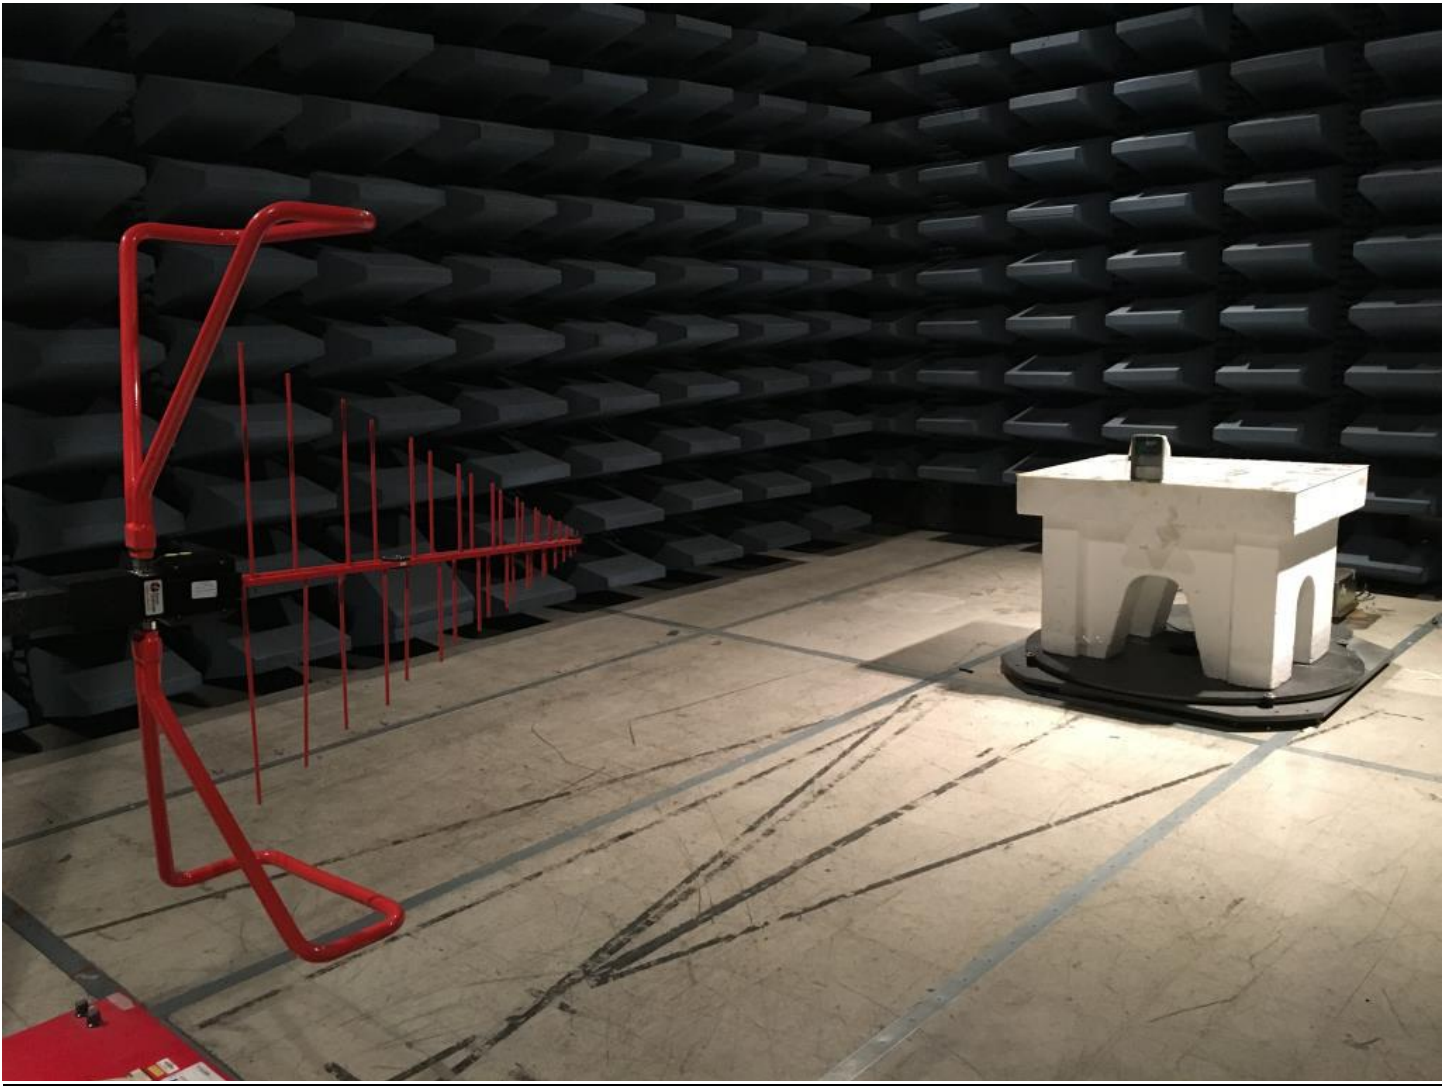

**TEST SETUP PHOTOS**

**AC conducted Emissions Test Setup**

**Emissions Test Setup – Unintentional Radiated Emissions below 30MHz**

**Emissions Test Setup – Intentional/Unintentional Radiated Emissions 30 – 1000MHz**

**Emissions Test Setup – Intentional Radiated Emissions 1000 - 10000 MHz**