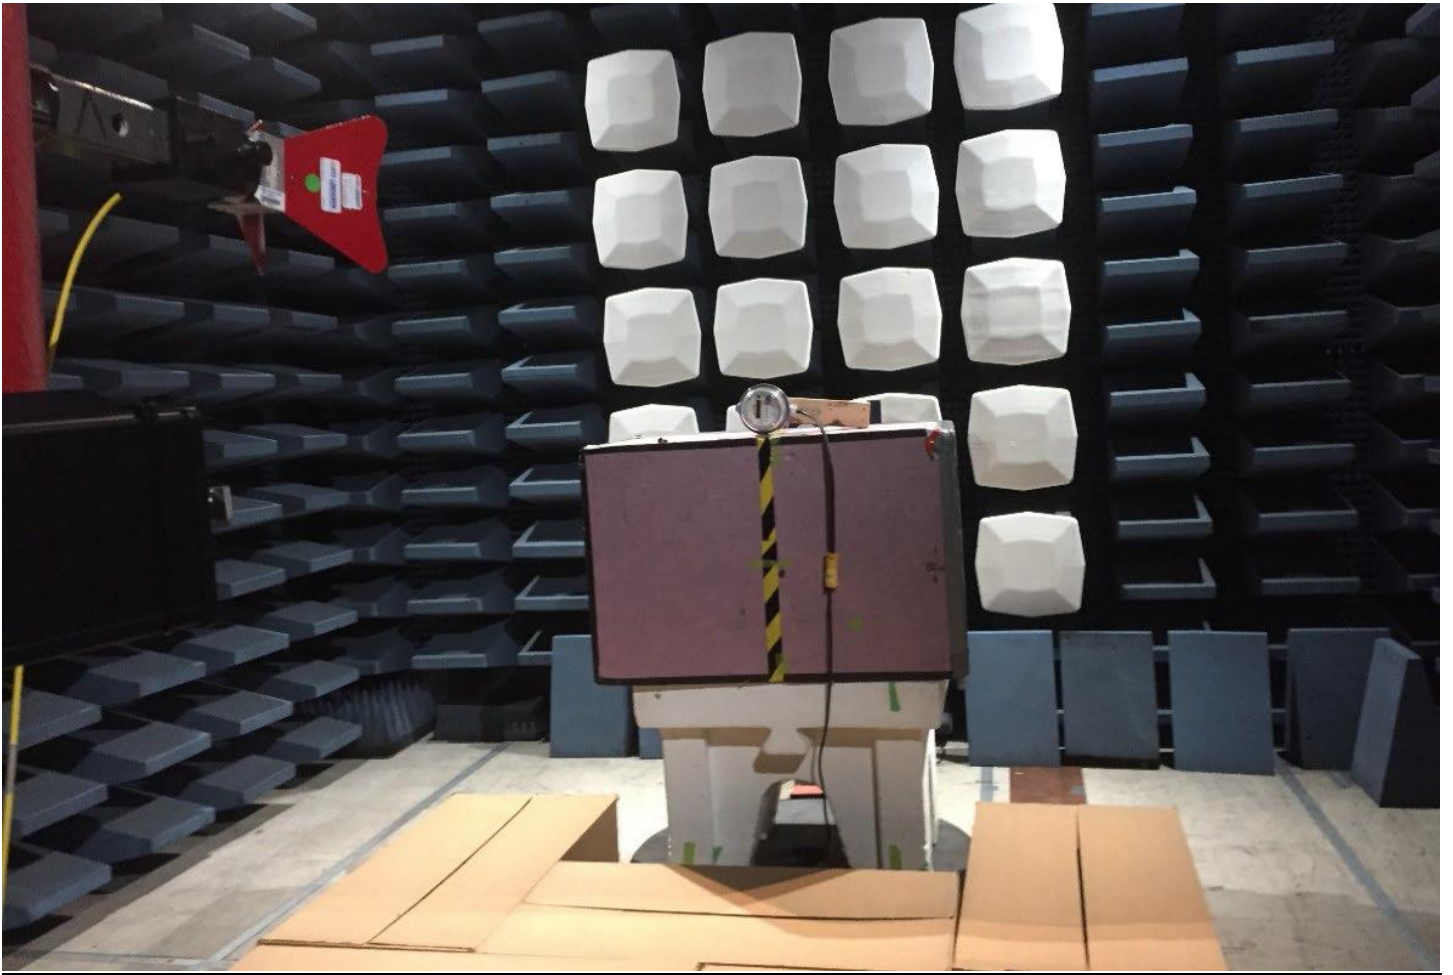

**TEST SETUP PHOTOS**

**Emissions Test Setup – Unintentional Radiated Emissions 30 – 1000MHz**

**Emissions Test Setup – Intentional Radiated Emissions 1 – 10GHz**