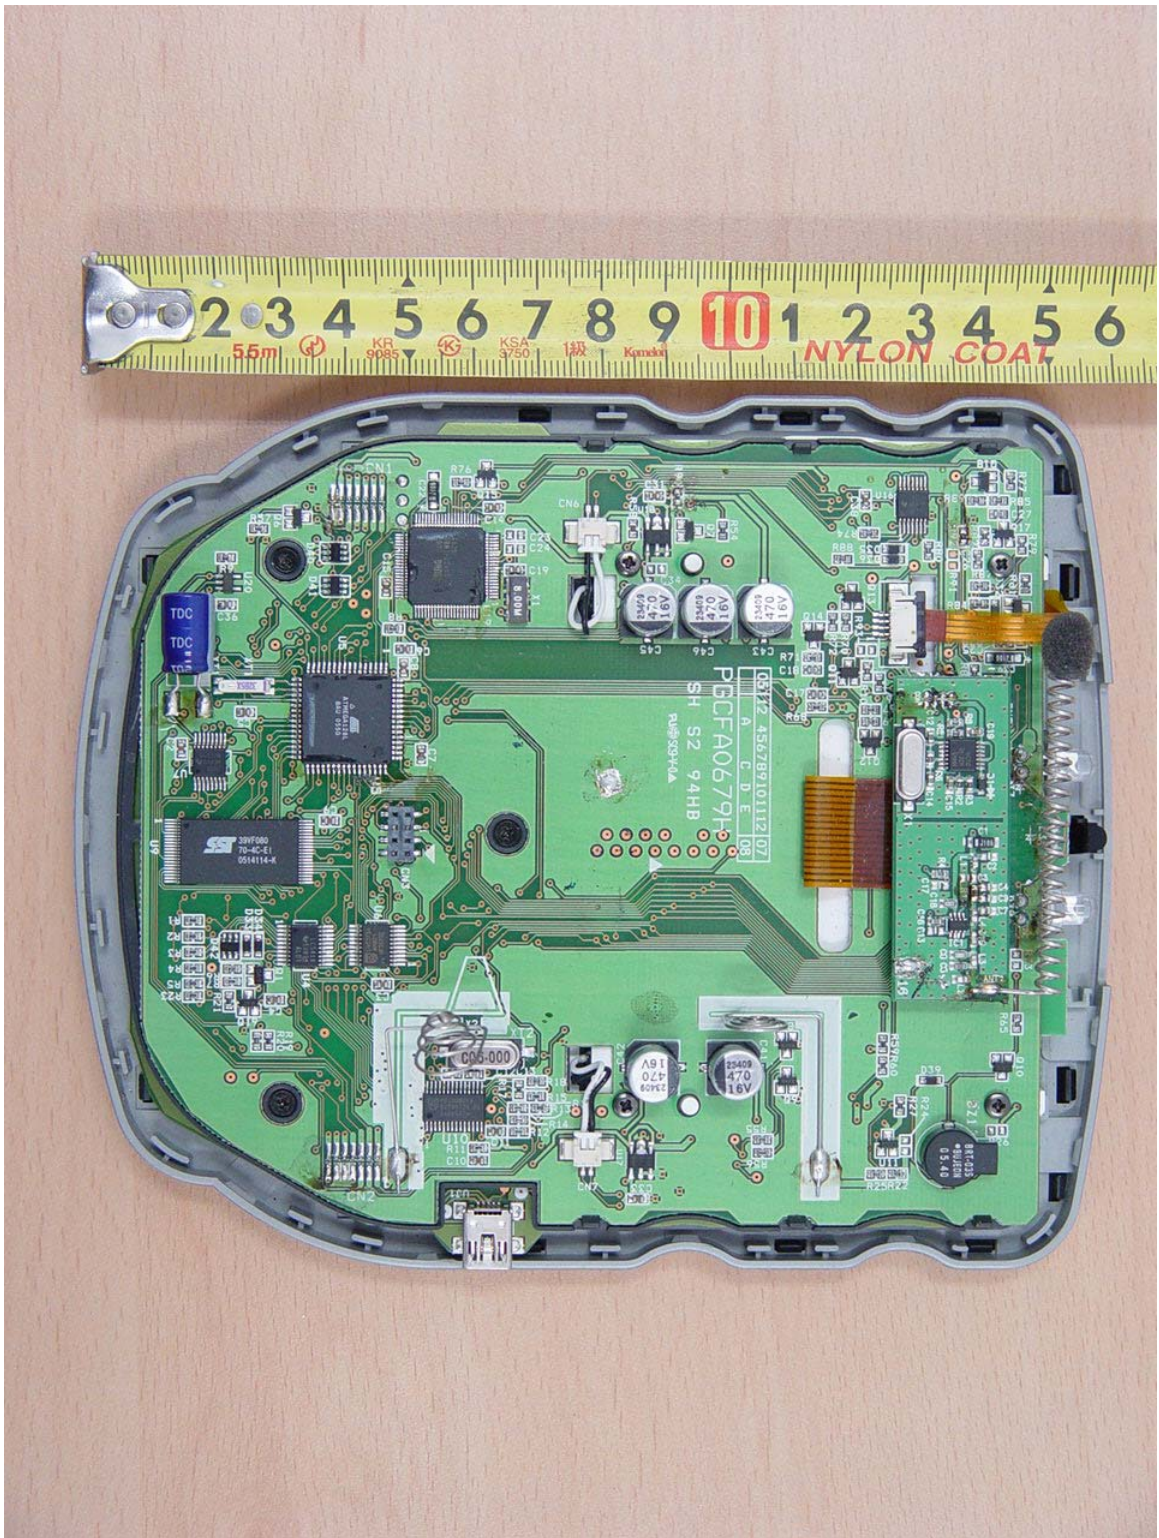

APPENDIX H
: INTERNAL PHOTOGRAPHS

EUT Type: Remote Control

FCC ID: OZ5URCTX1000

EUT Type: Remote Control

FCC ID: OZ5URCTX1000

EUT Type: Remote Control

FCC ID: OZ5URCTX1000