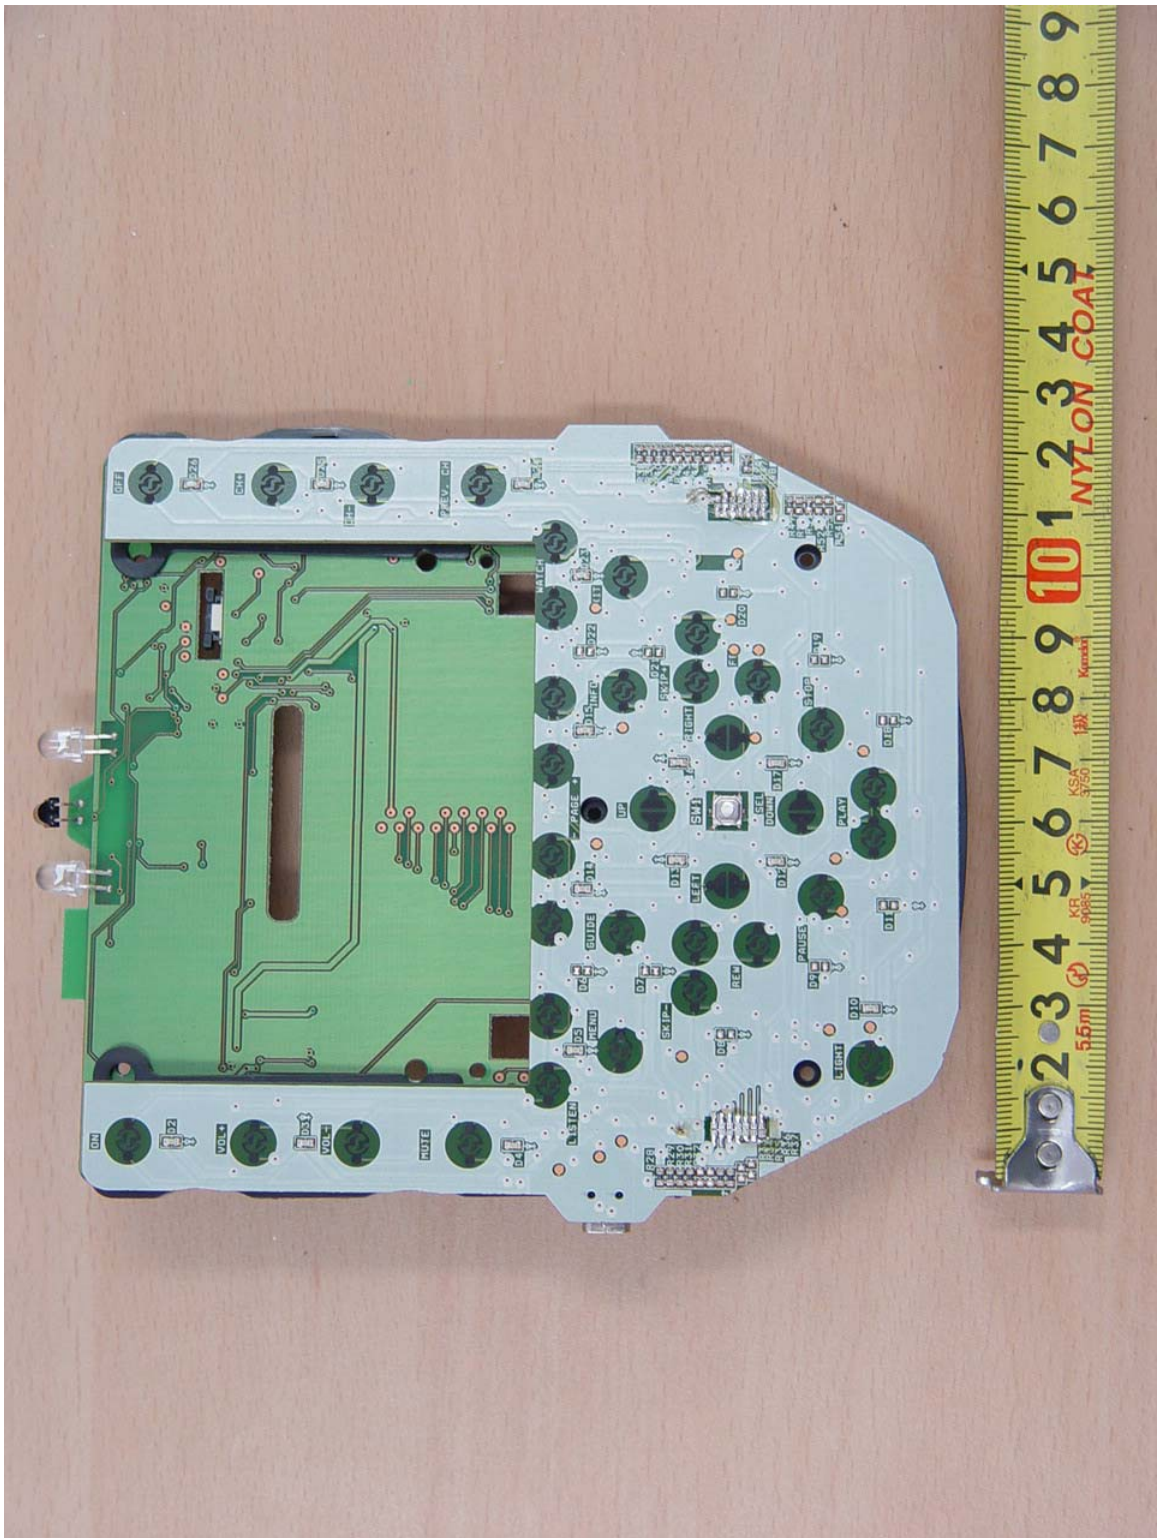

APPENDIX H
: INTERNAL PHOTOGRAPHS

EUT Type: Remote Control

FCC ID: OZ5URCTX1000

EUT Type: Remote Control

FCC ID: OZ5URCTX1000

EUT Type: Remote Control

FCC ID: OZ5URCTX1000