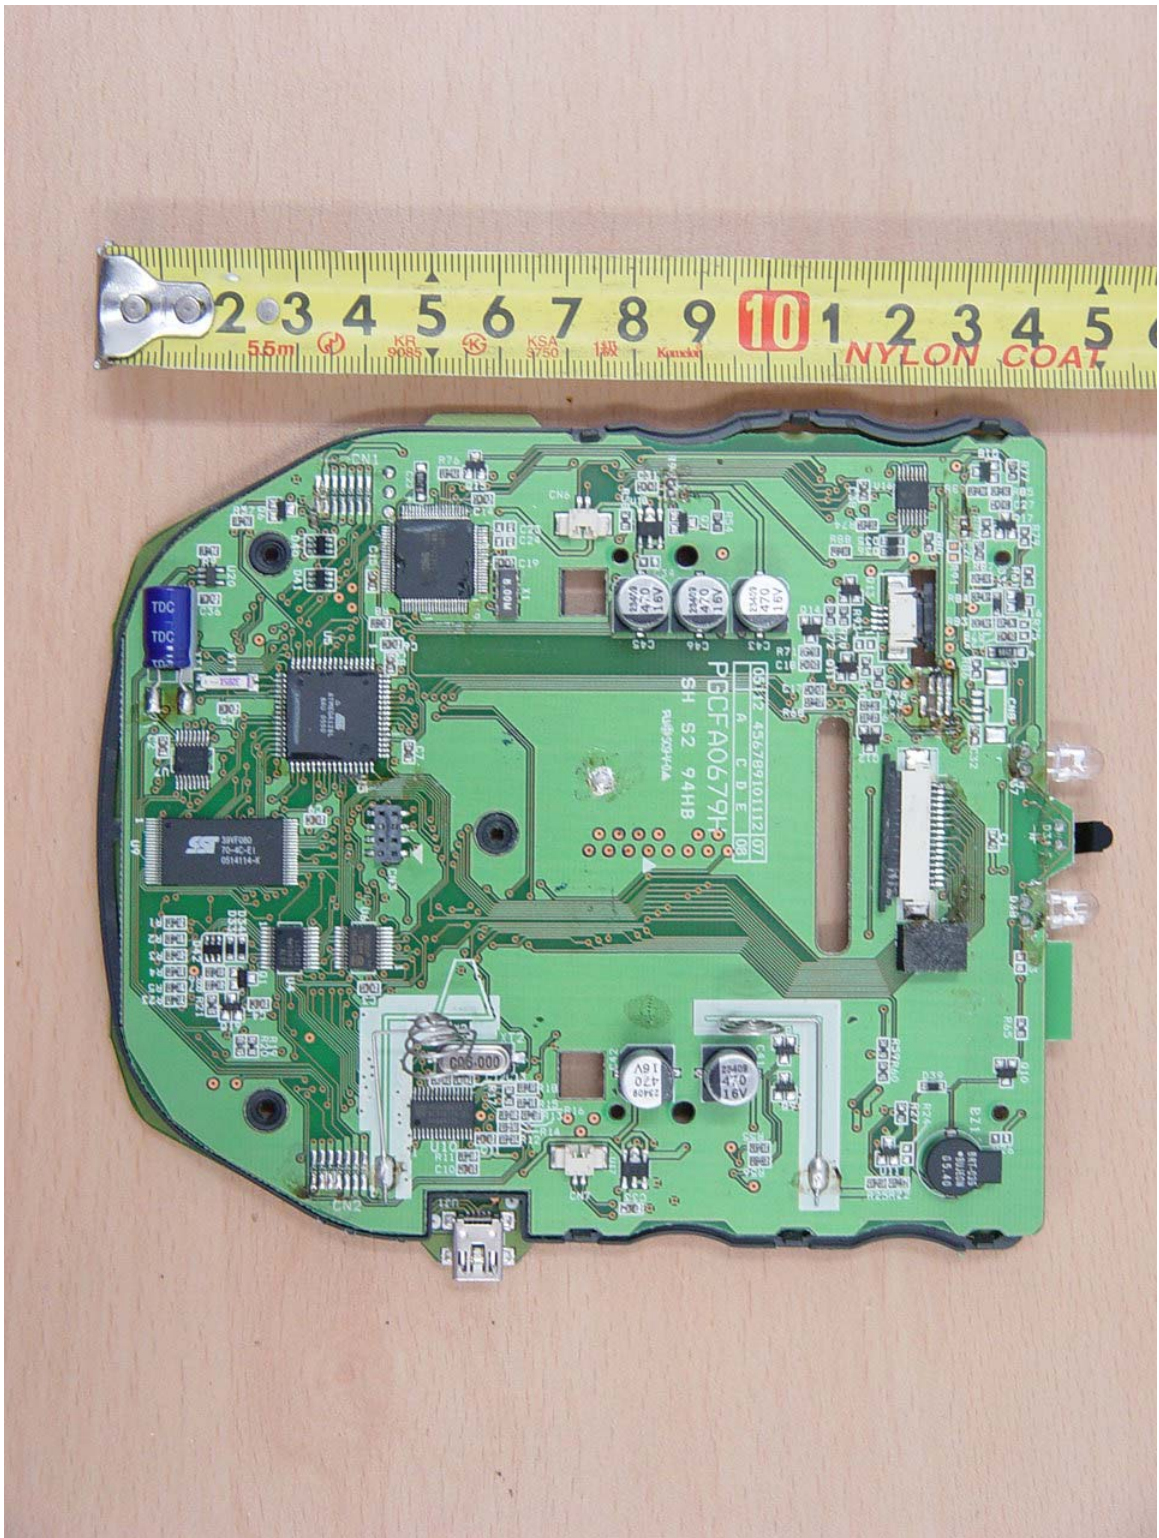

APPENDIX H
: INTERNAL PHOTOGRAPHS

EUT Type: Remote Control

FCC ID: OZ5URCTX1000

EUT Type: Remote Control

FCC ID: OZ5URCTX1000

EUT Type: Remote Control

FCC ID: OZ5URCTX1000