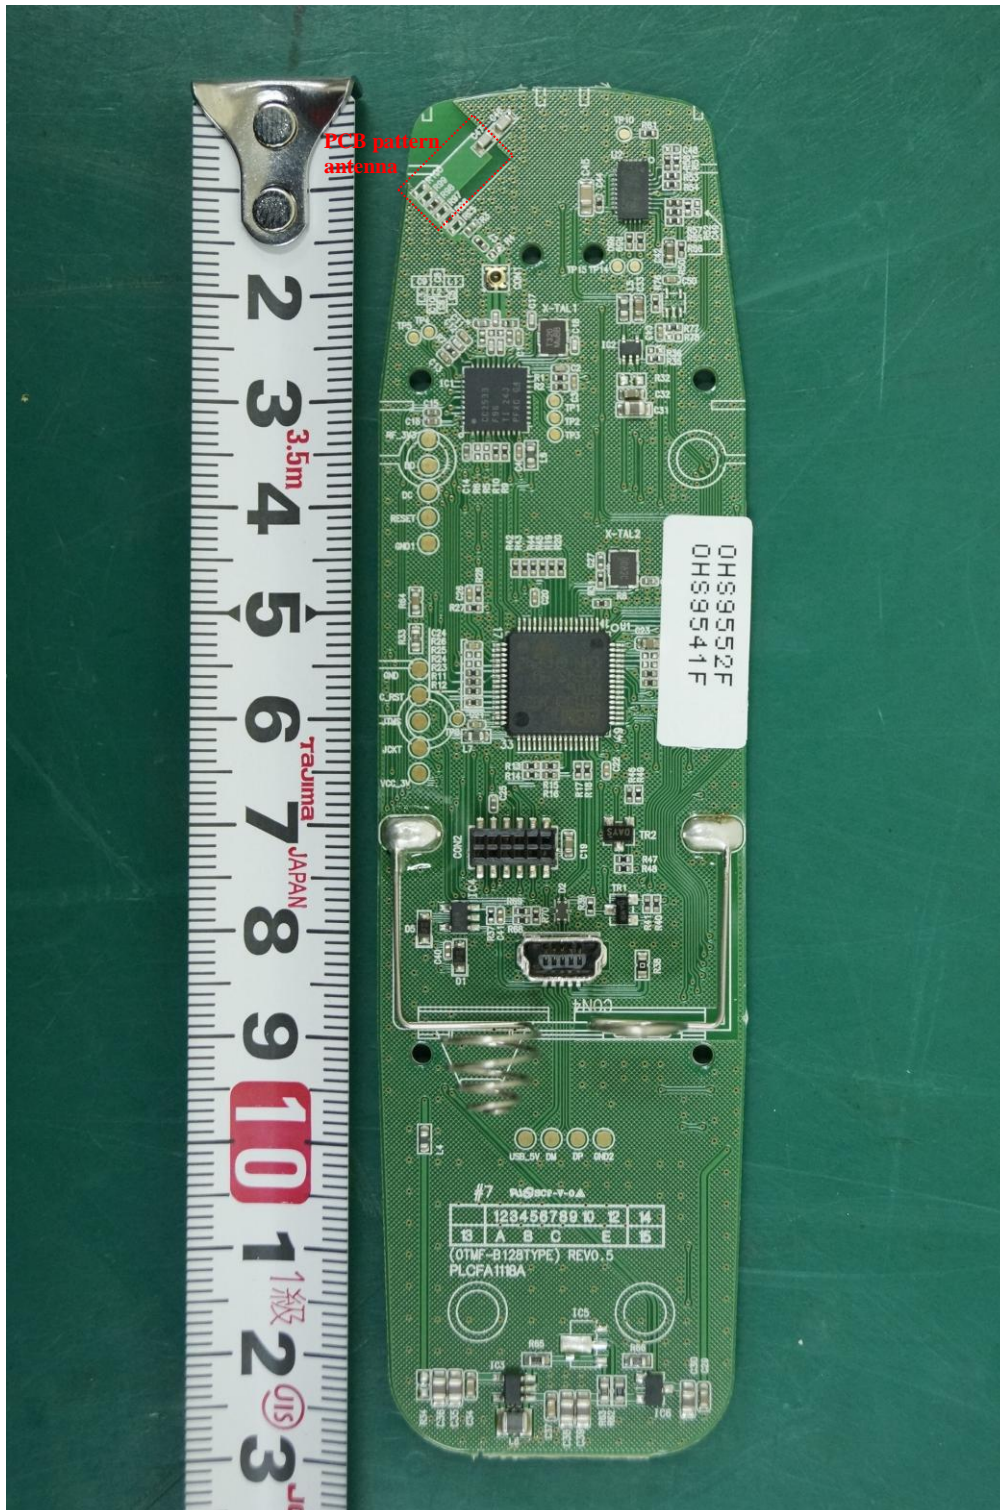

APPENDIX G
: INTERNAL PHOTOGRAPHS

< Inside >

EUT Type: RF REMOTE CONTROLLER

FCC ID.: OZ5URCTR100

< Main board front >

EUT Type: RF REMOTE CONTROLLER

FCC ID.: OZ5URCTR100

< Main board rear >