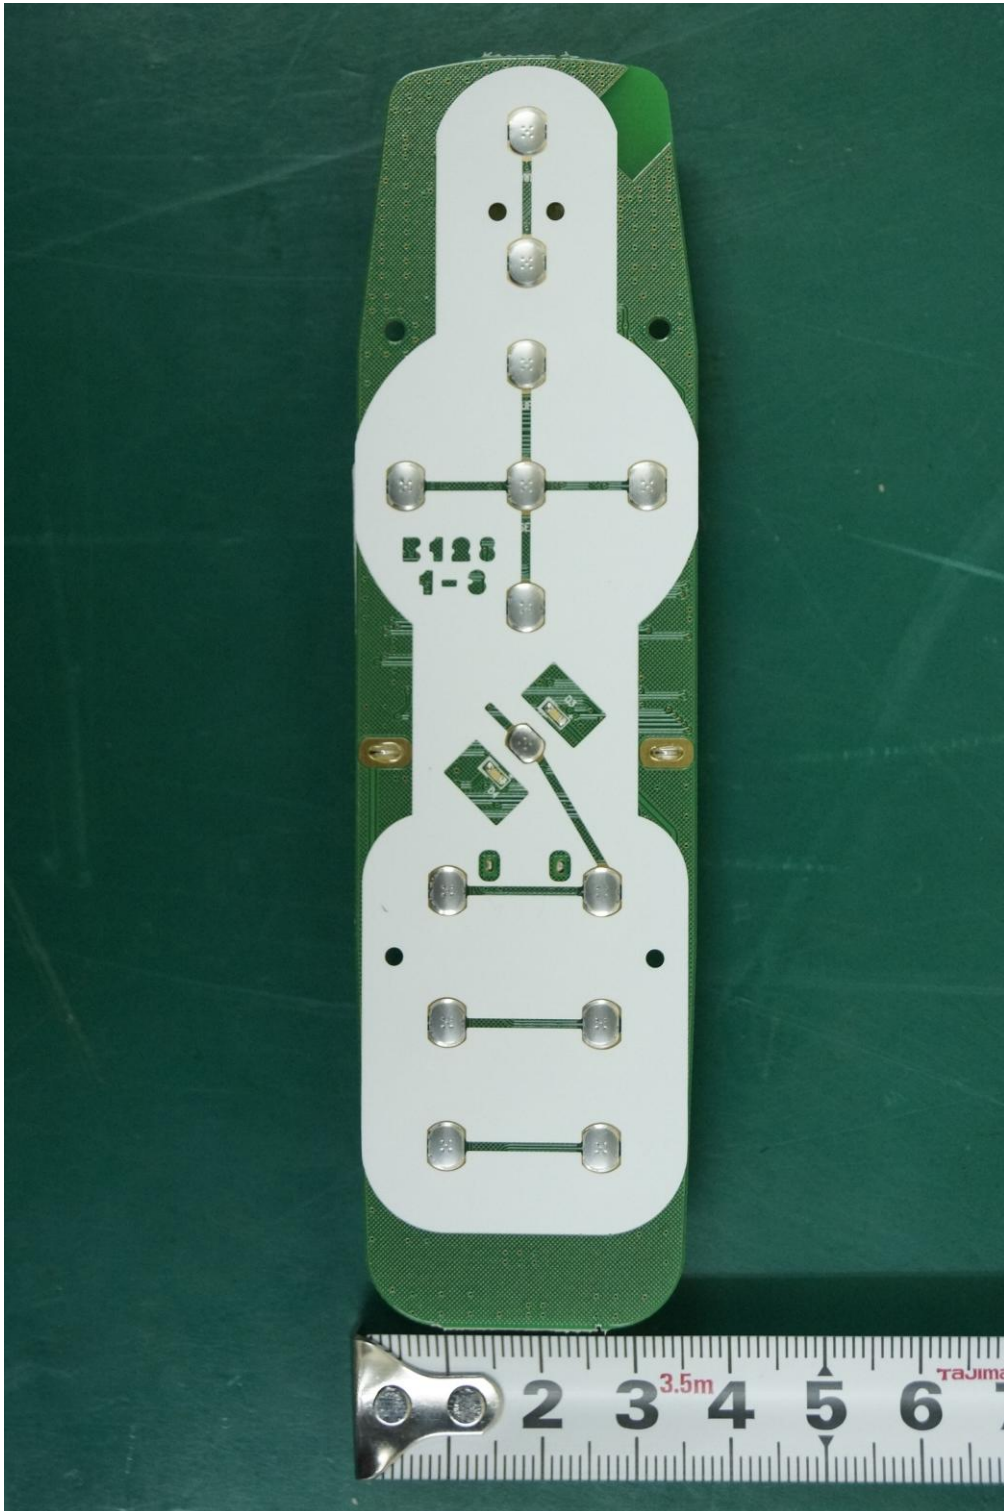

APPENDIX G
: INTERNAL PHOTOGRAPHS

< Inside >

EUT Type: RF REMOTE CONTROLLER

FCC ID.: OZ5URCTR100

< Main board front >

EUT Type: RF REMOTE CONTROLLER

FCC ID.: OZ5URCTR100

< Main board rear >