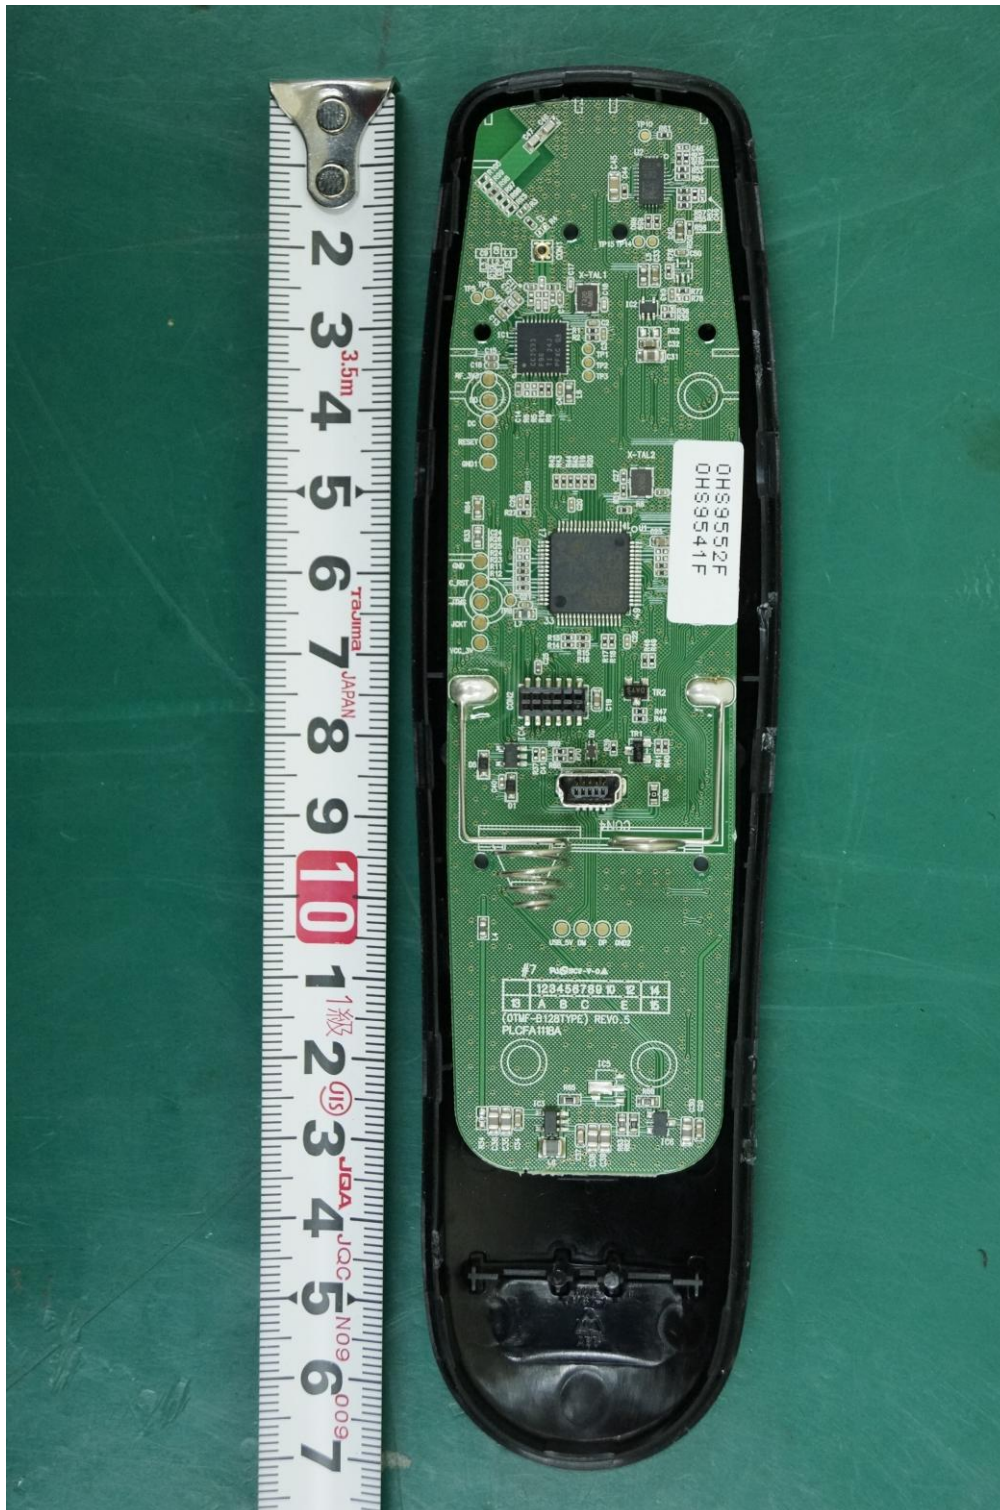

APPENDIX G
: INTERNAL PHOTOGRAPHS

< Inside >

EUT Type: RF REMOTE CONTROLLER

FCC ID.: OZ5URCTR100

< Main board front >

EUT Type: RF REMOTE CONTROLLER

FCC ID.: OZ5URCTR100

< Main board rear >