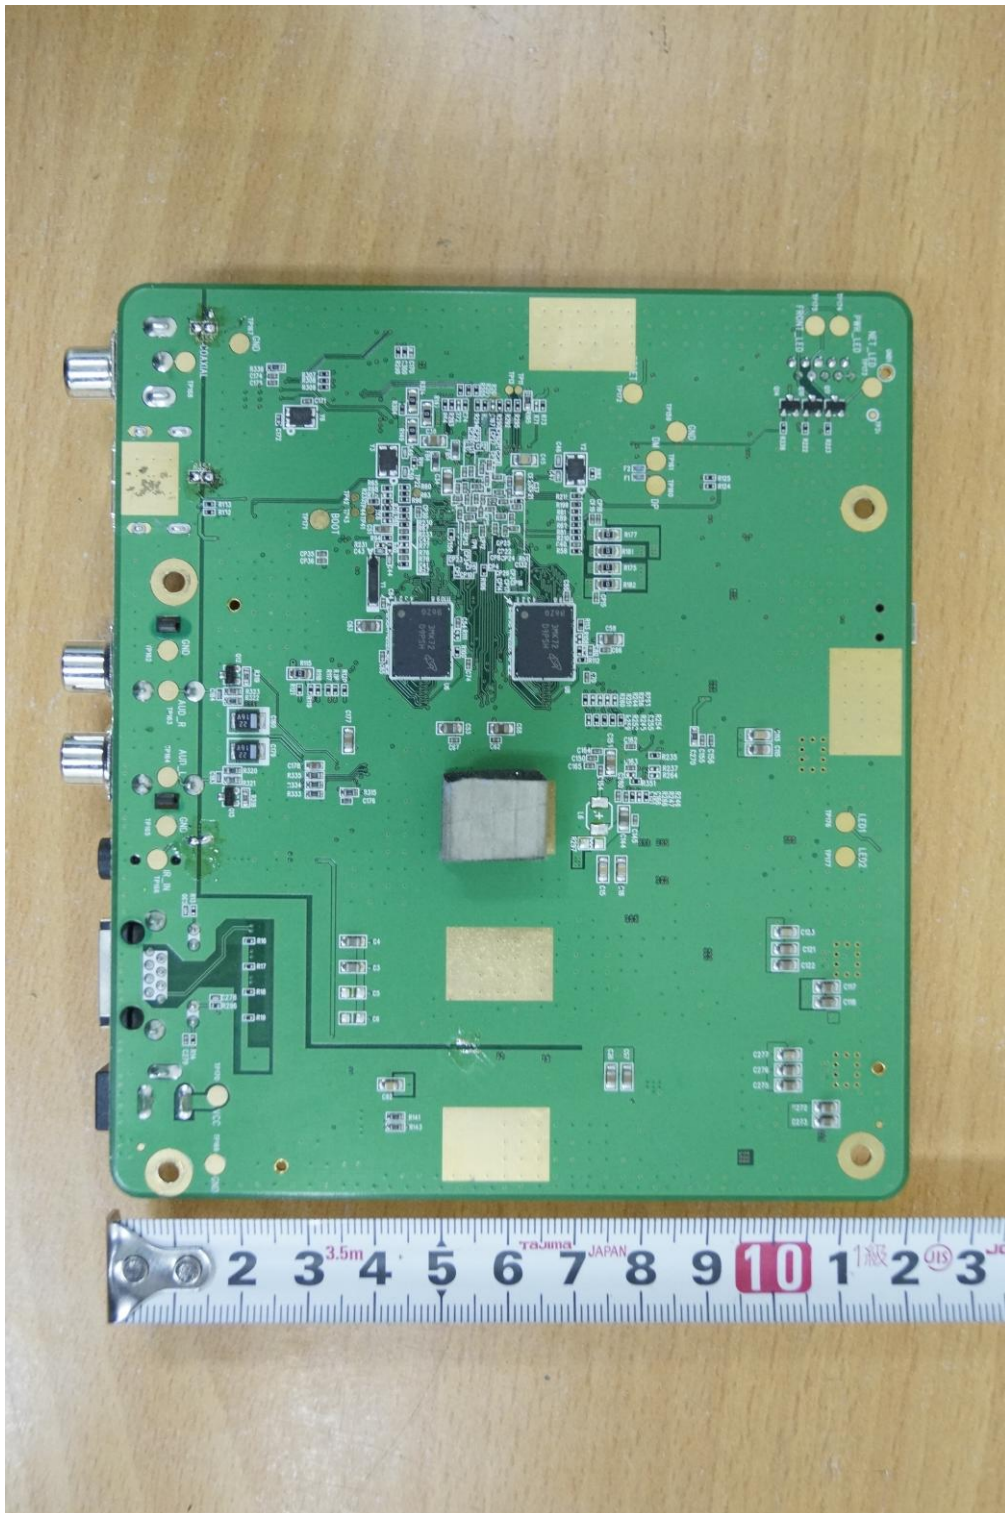

**APPENDIX F**  
**: INTERNAL PHOTOGRAPHS**

EUT Type: Streaming Network Player

FCC ID.: OZ5URCSNP2