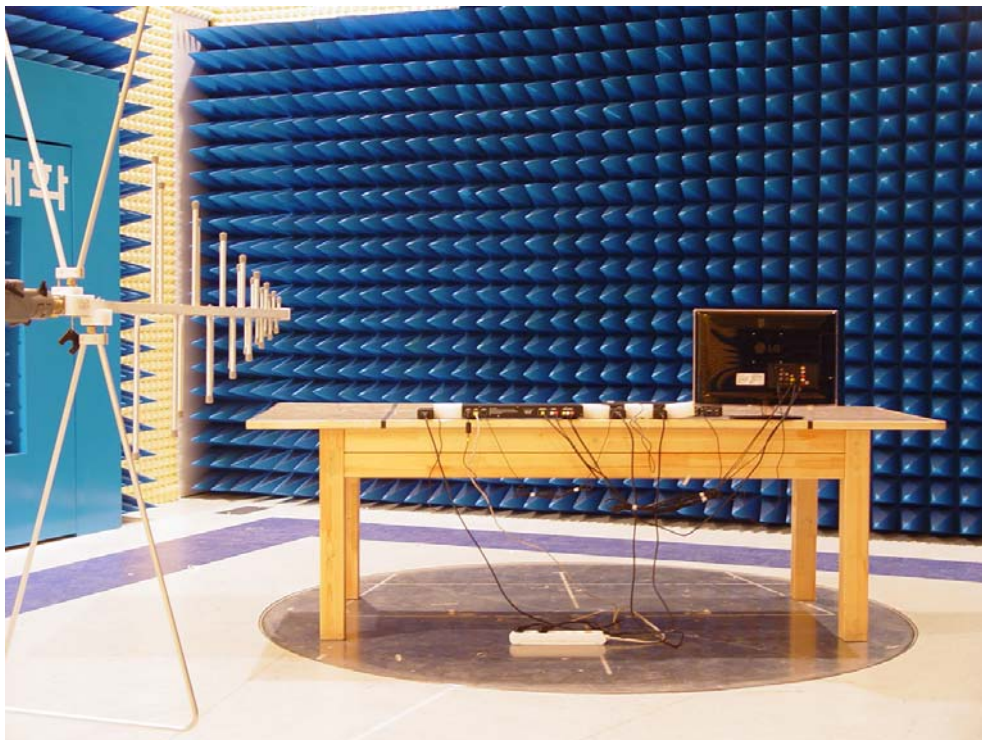

APPENDIX D
: TEST SET UP PHOTOGRAPHS

The **Conducted Test Picture** and **Radiated Test Picture** show the worst-case configuration and cable placement.

■ **Conducted Test Picture (Front)**

■ **Conducted Test Picture (Rear)**

■ Radiated Test Picture (Front)

■ Radiated Test Picture (Rear)

EUT Type: Streaming Network Player

FCC ID.: OZ5URCSNP1