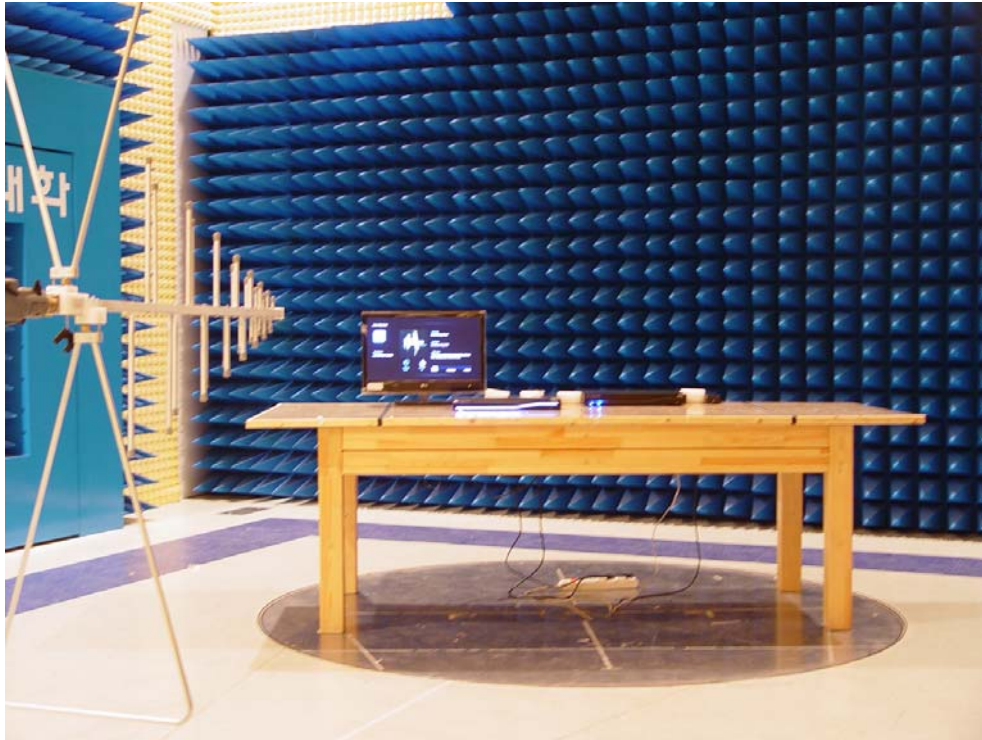

APPENDIX D
: TEST SET UP PHOTOGRAPHS

The **Conducted Test Picture** and **Radiated Test Picture** show the worst-case configuration and cable placement.

■ **Conducted Test Picture (Front)**

■ **Conducted Test Picture (Rear)**

■ Radiated Test Picture (Front)

■ Radiated Test Picture (Rear)

EUT Type: Streaming Network Player

FCC ID.: OZ5URCSNP1