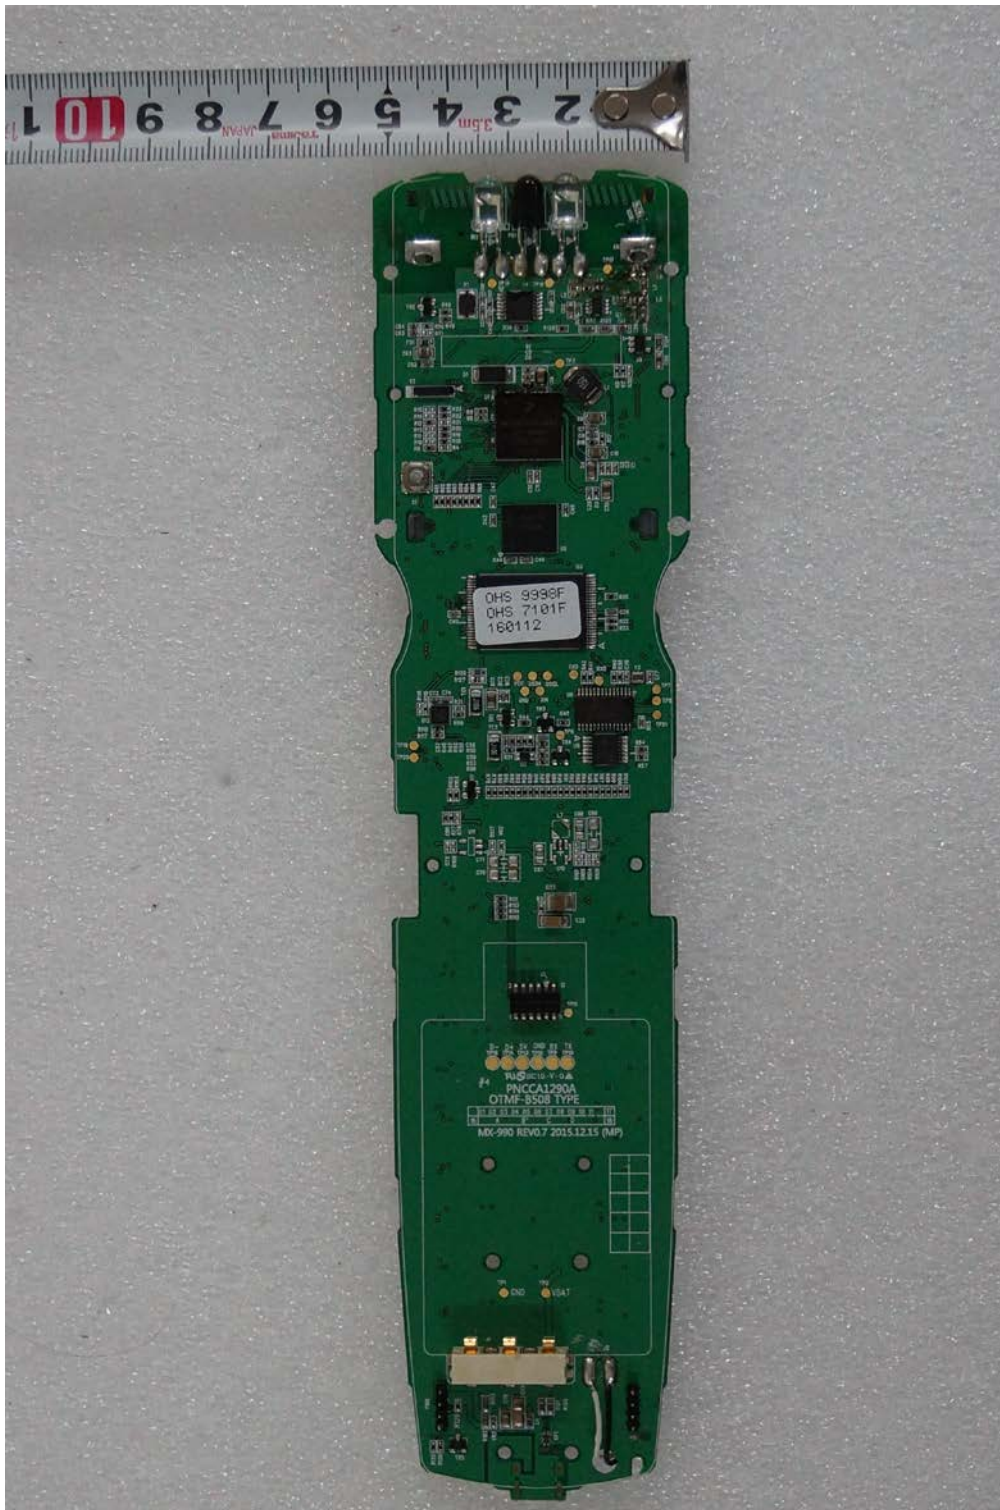

APPENDIX G
: INTERNAL PHOTOGRAPHS

EUT Type: RF REMOTE CONTROLLER

FCC ID.: OZ5URCMX990I

EUT Type: RF REMOTE CONTROLLER

FCC ID.: OZ5URCMX990I

EUT Type: RF REMOTE CONTROLLER

FCC ID.: OZ5URCMX990I

EUT Type: RF REMOTE CONTROLLER

FCC ID.: OZ5URCMX990I

EUT Type: RF REMOTE CONTROLLER
FCC ID.: OZ5URCMX990I

EUT Type: RF REMOTE CONTROLLER

FCC ID.: OZ5URCMX990I

EUT Type: RF REMOTE CONTROLLER

FCC ID.: OZ5URCMX990I