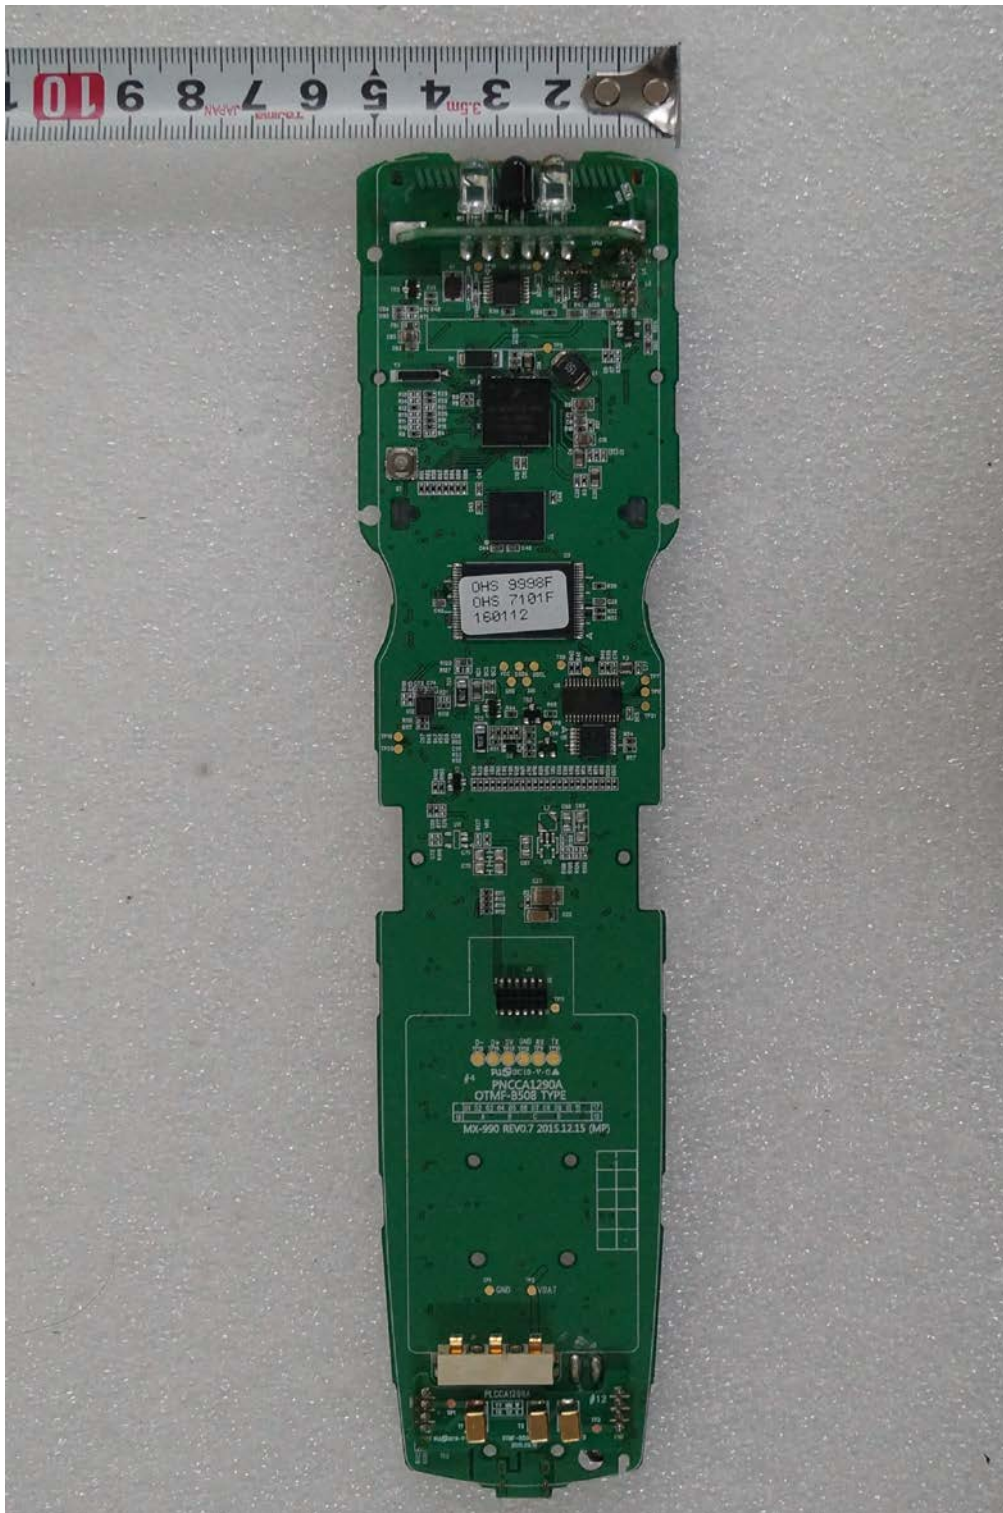

APPENDIX G
: INTERNAL PHOTOGRAPHS

EUT Type: RF REMOTE CONTROLLER

FCC ID.: OZ5URCMX990I

EUT Type: RF REMOTE CONTROLLER

FCC ID.: OZ5URCMX990I

EUT Type: RF REMOTE CONTROLLER

FCC ID.: OZ5URCMX990I

EUT Type: RF REMOTE CONTROLLER

FCC ID.: OZ5URCMX990I

EUT Type: RF REMOTE CONTROLLER
FCC ID.: OZ5URCMX990I

EUT Type: RF REMOTE CONTROLLER

FCC ID.: OZ5URCMX990I

EUT Type: RF REMOTE CONTROLLER

FCC ID.: OZ5URCMX990I