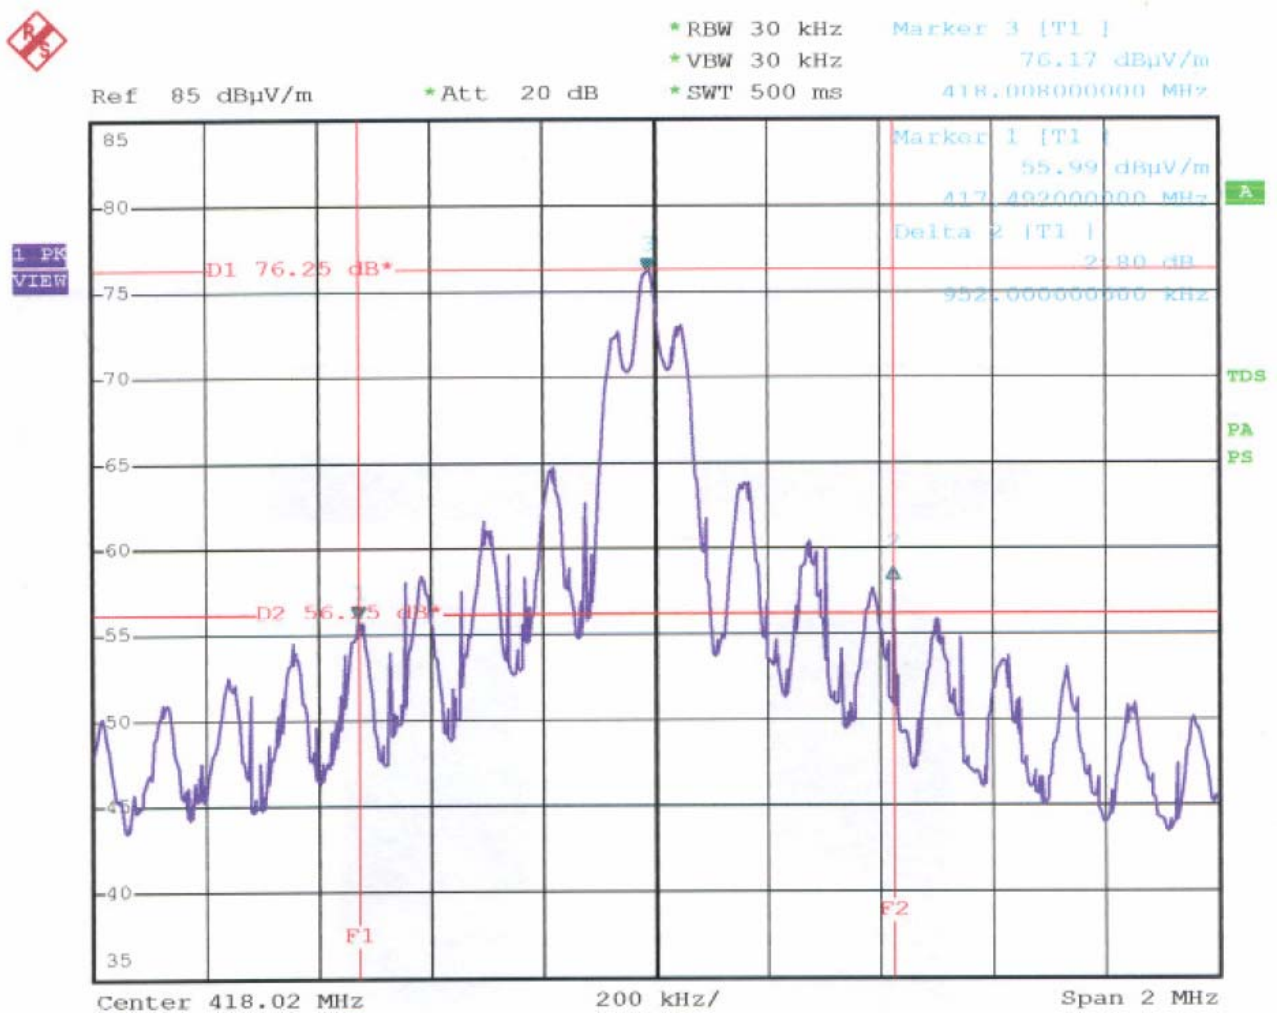

APPENDIX B

: TEST PLOTS

◆ Occupied bandwidth

◆ Complete Pulse Train/ On-time of the Head

◆ Conducted Emission _ Download mode

< Hot line >

< Neutral line >

◆ Conducted Emission _ RF remote control mode