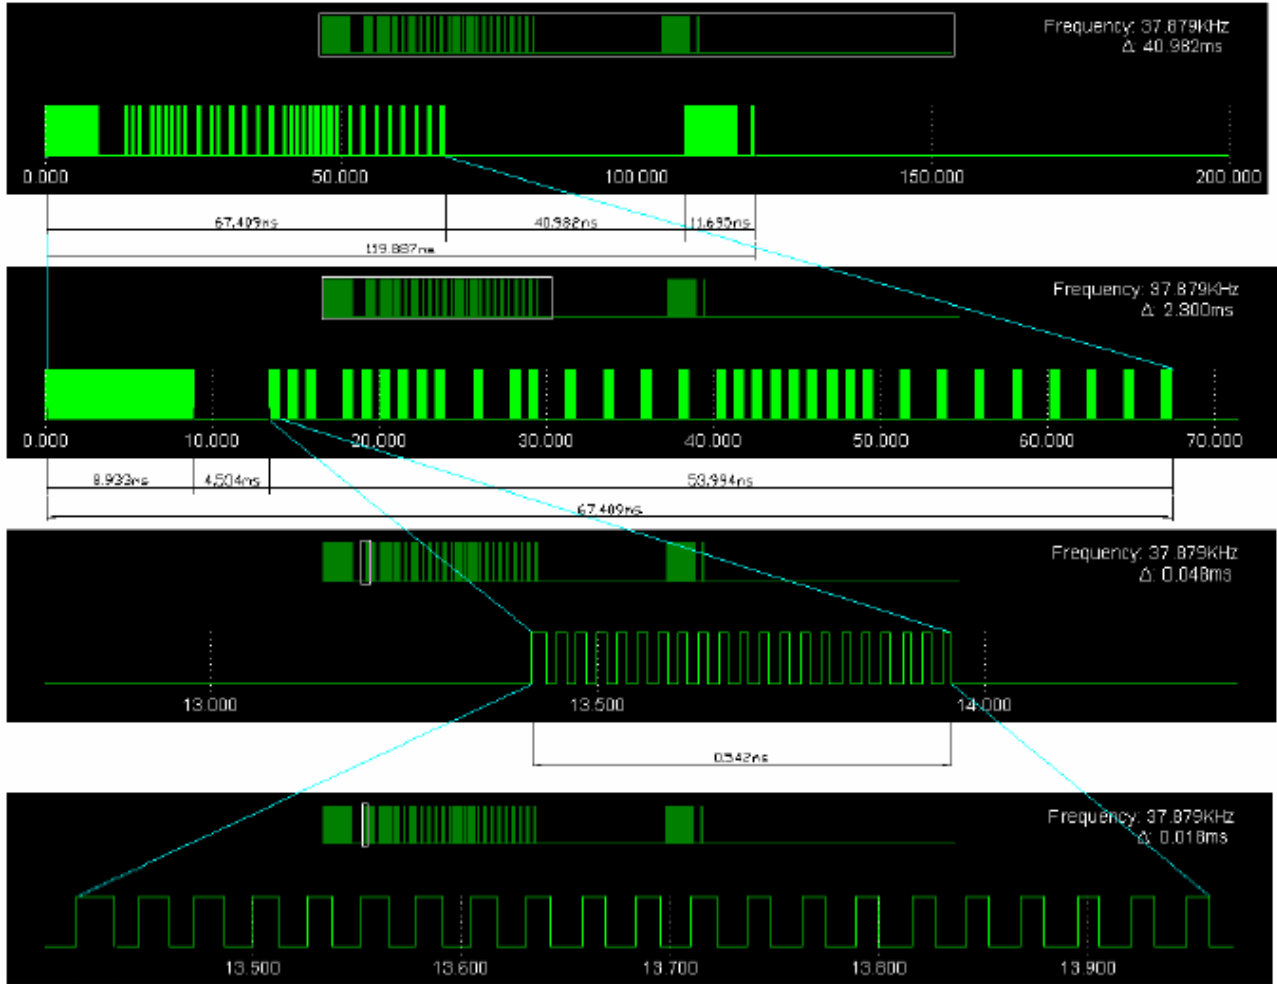

APPENDIX B

: TEST PLOTS

◆ Occupied bandwidth

◆ Complete Pulse Train/ On-time of the Head

◆ Conducted Emission _ Download mode

< Hot line >

< Neutral line >

◆ Conducted Emission _ RF remote control mode

< Hot line >

< Neutral line >