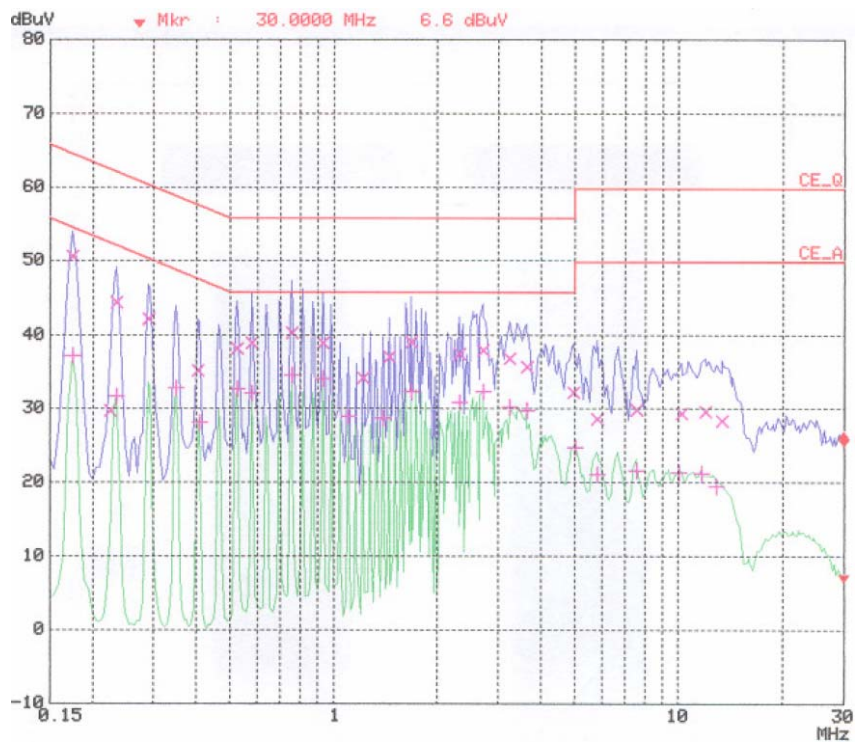

APPENDIX B

: TEST PLOTS

◆ Occupied bandwidth

◆ Complete Pulse Train/ On-time of the Head

◆ Conducted Emission _ Download mode

< Hot line >

< Neutral line >

◆ Conducted Emission _ RF remote control mode