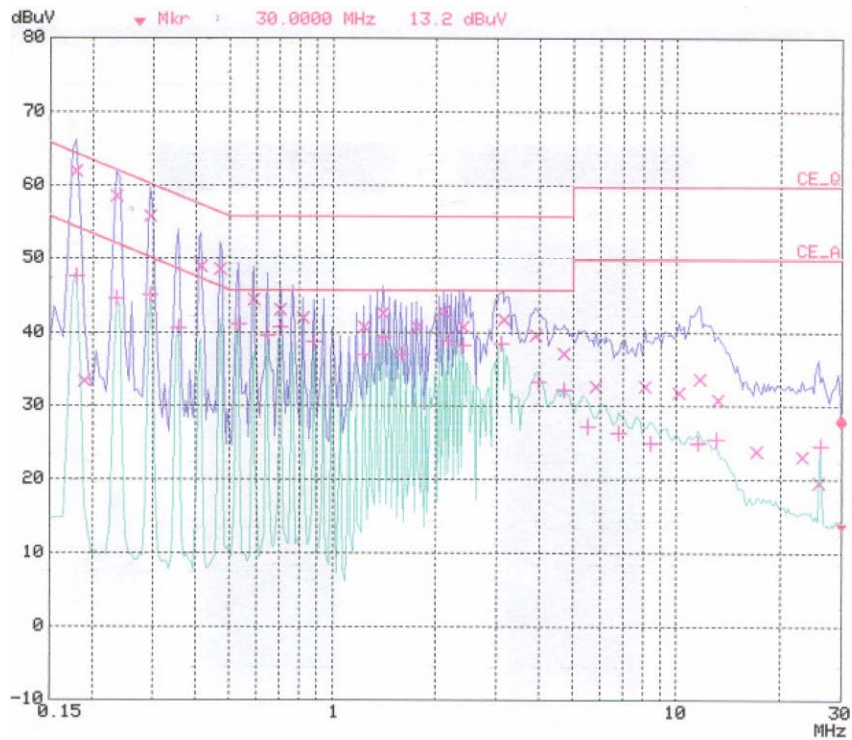

APPENDIX B

: TEST PLOTS

◆ Occupied bandwidth

◆ Complete Pulse Train/ On-time of the Head

◆ Conducted Emission _ Download mode

< Hot line >

< Neutral line >

◆ Conducted Emission _ RF remote control mode