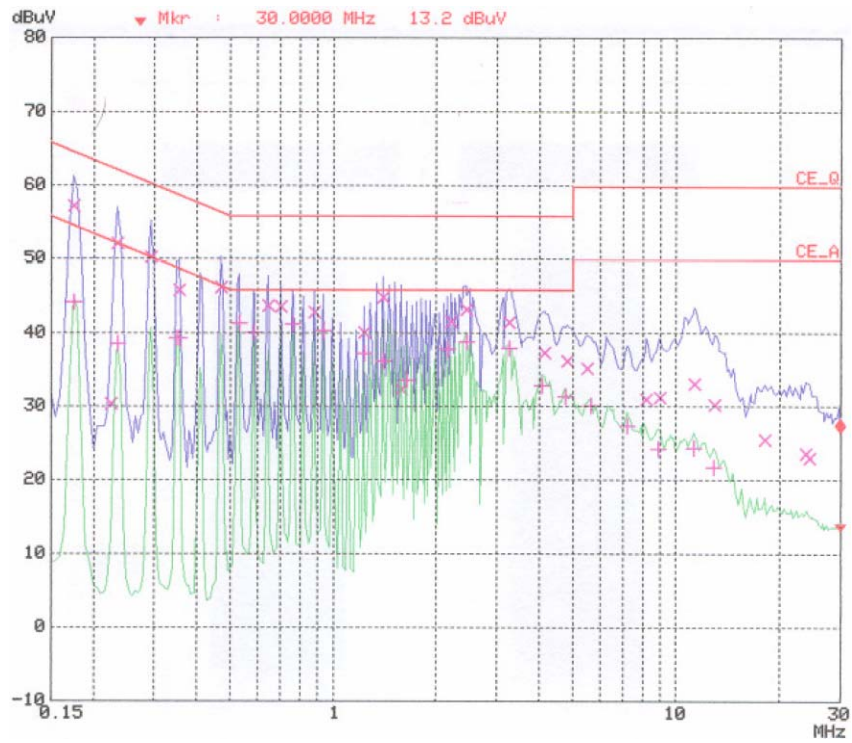

APPENDIX B

: TEST PLOTS

◆ Occupied bandwidth

◆ Complete Pulse Train/ On-time of the Head

◆ Conducted Emission _ Download mode

< Hot line >

< Neutral line >

◆ Conducted Emission _ RF remote control mode

< Hot line >

< Neutral line >