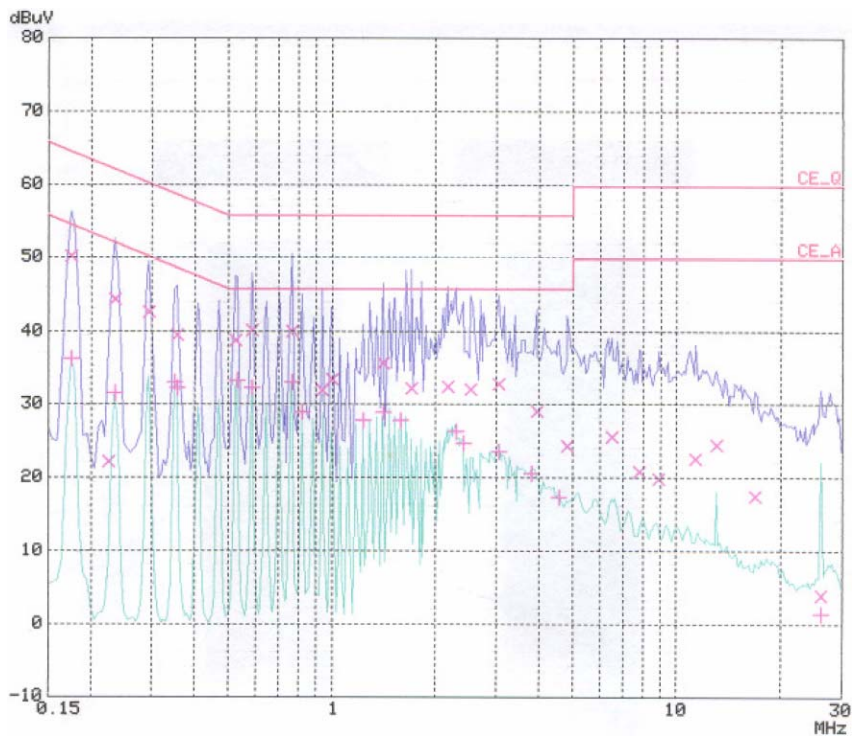

< Neutral line >