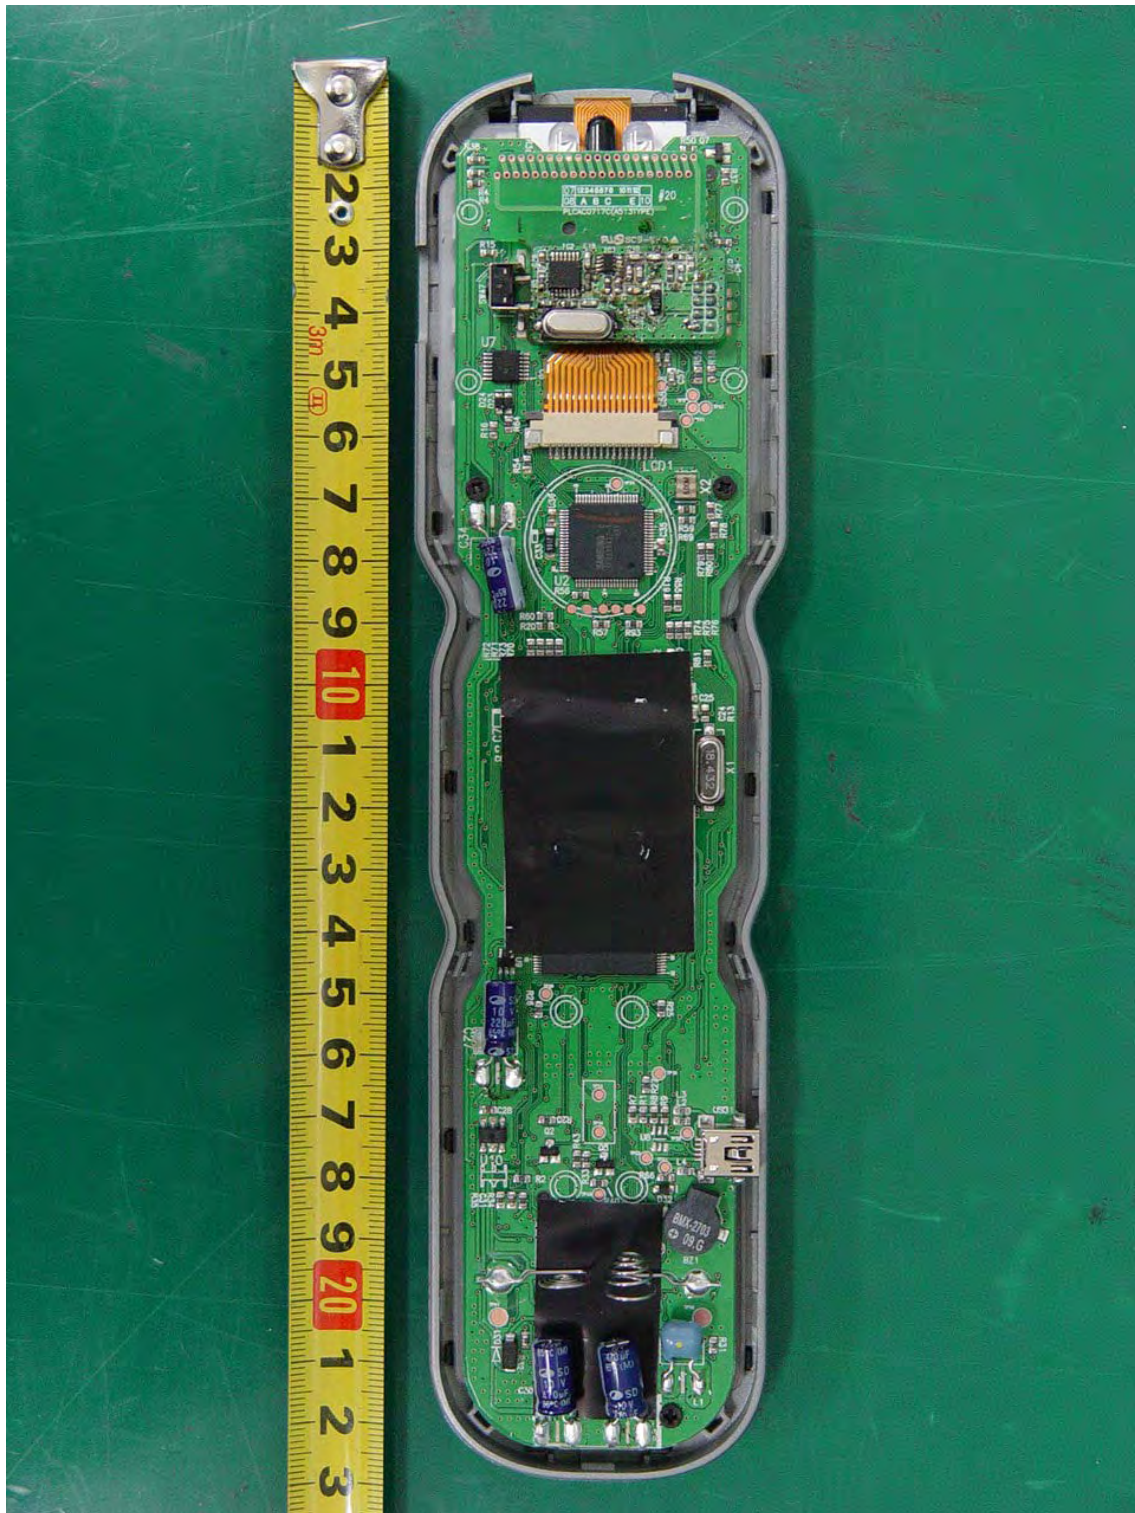

APPENDIX H

: INTERNAL PHOTOGRAPHS

EUT Type: RF remote controller
FCC ID.: OZSURCMX-900I