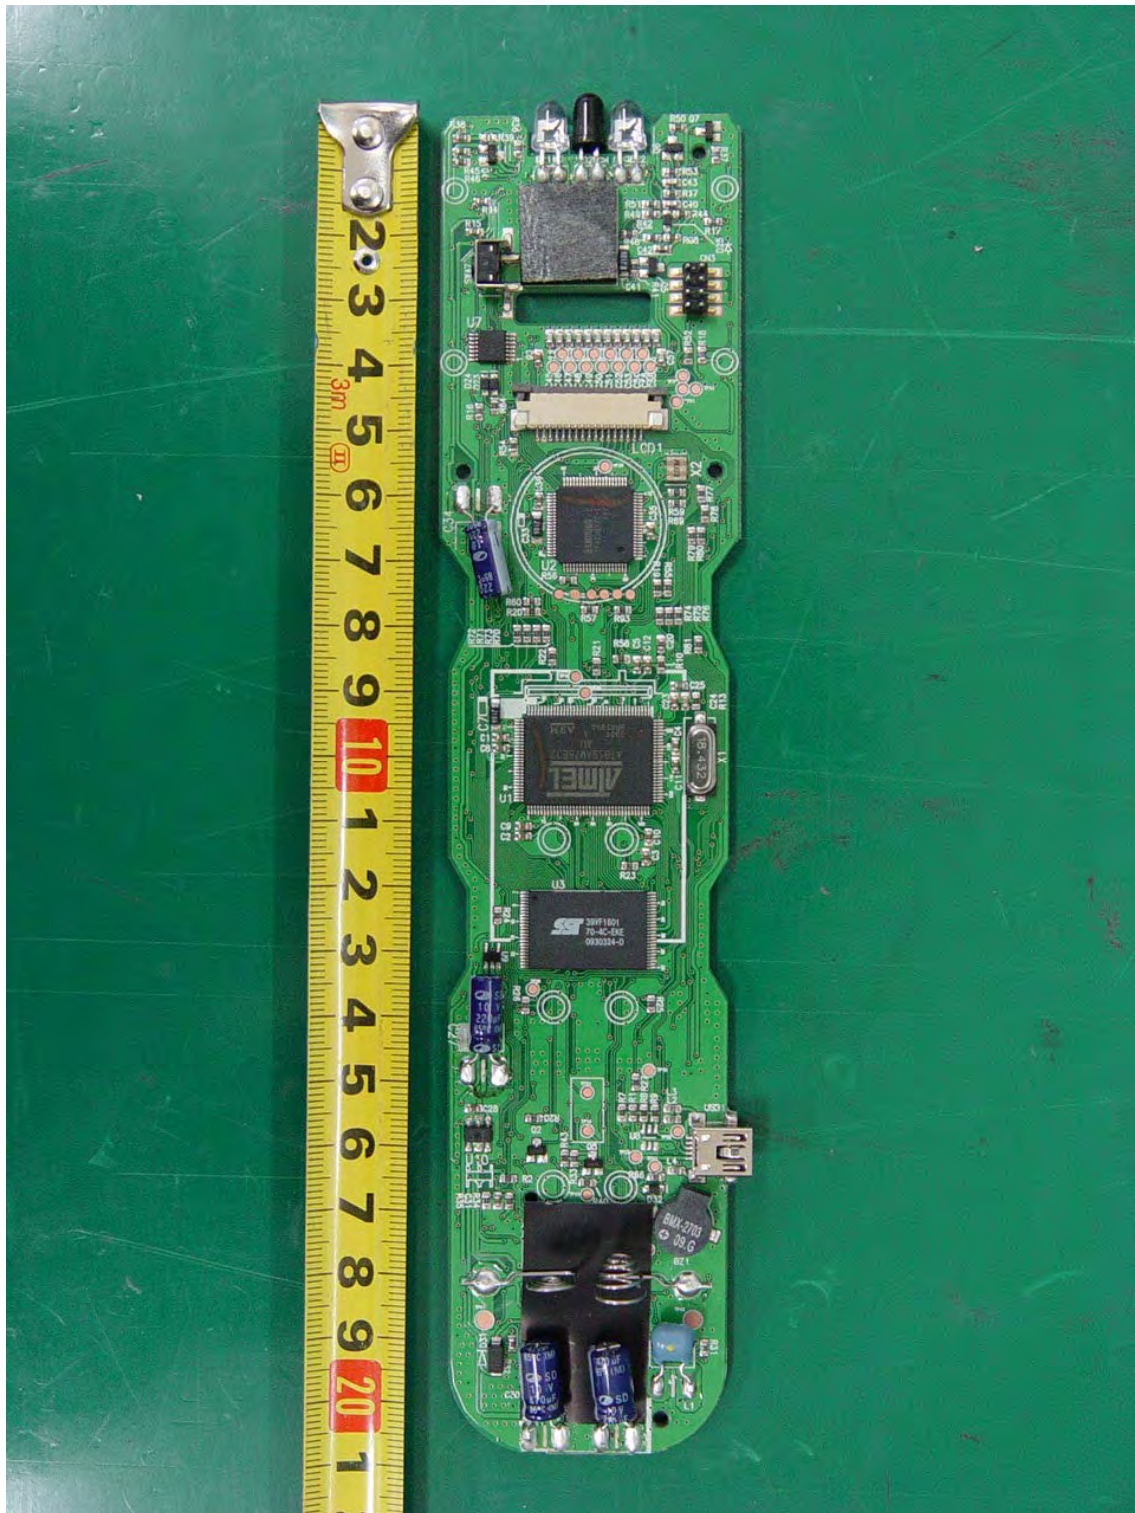

APPENDIX H

: INTERNAL PHOTOGRAPHS

EUT Type: RF remote controller
FCC ID.: OZSURCMX-900I