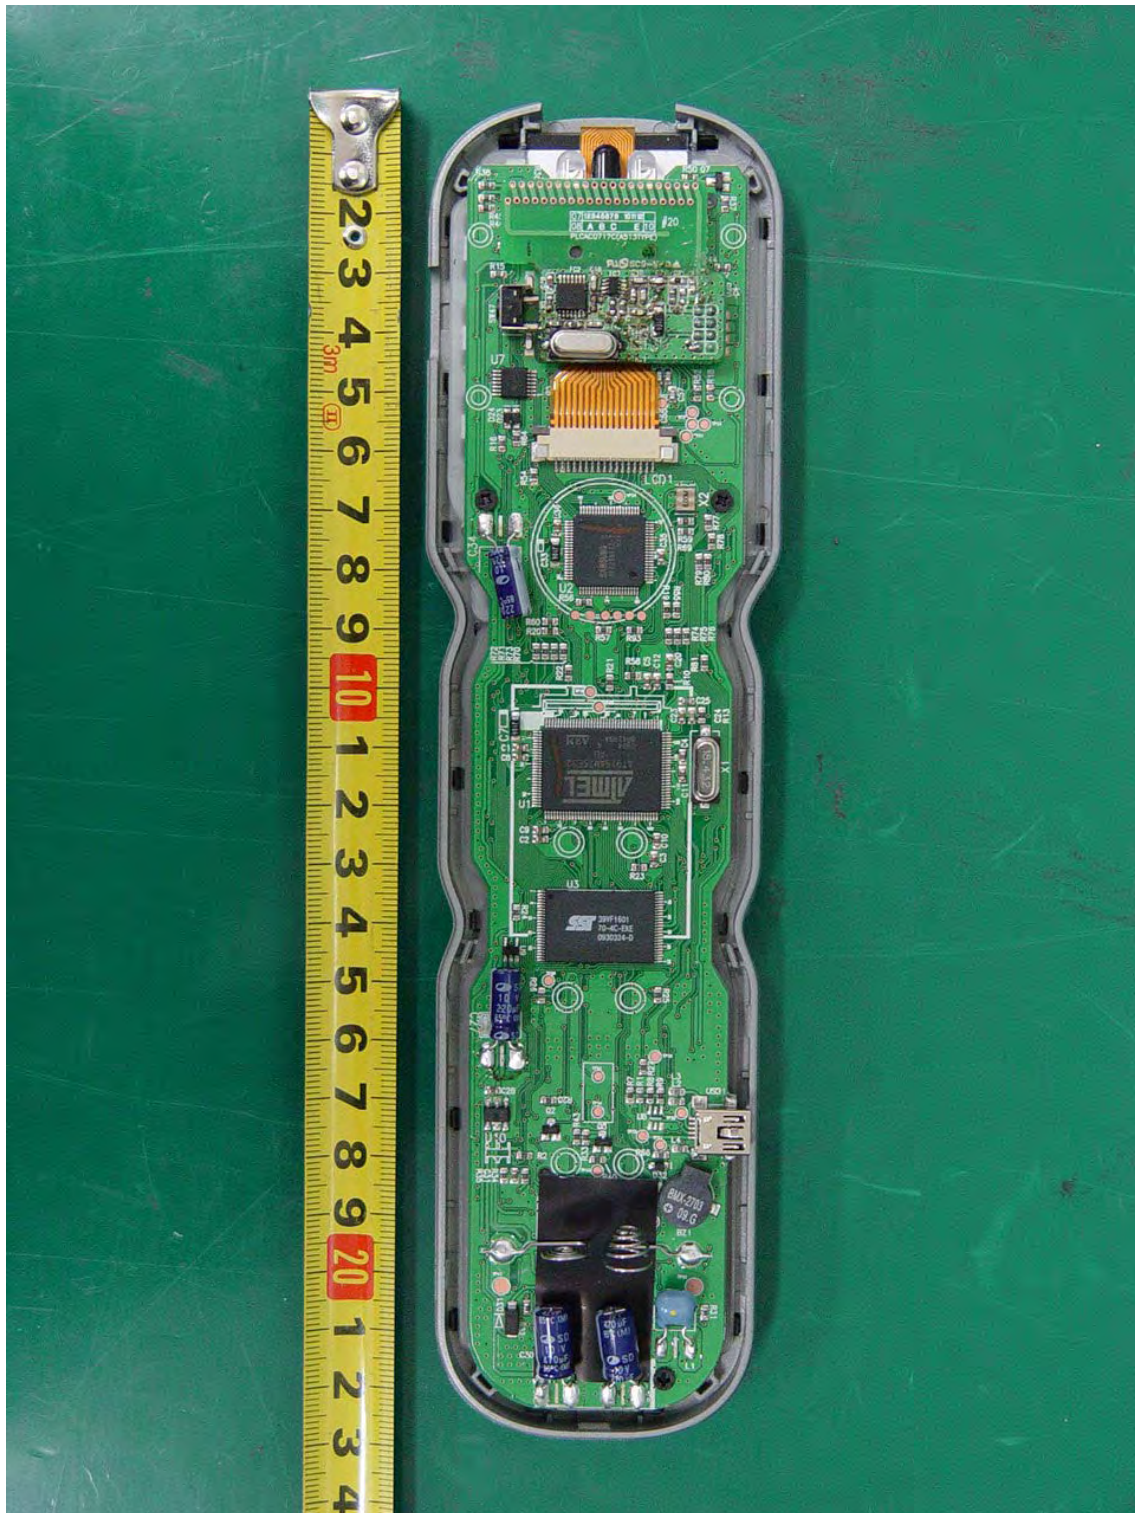

APPENDIX H

: INTERNAL PHOTOGRAPHS

EUT Type: RF remote controller
FCC ID.: OZSURCMX-900I