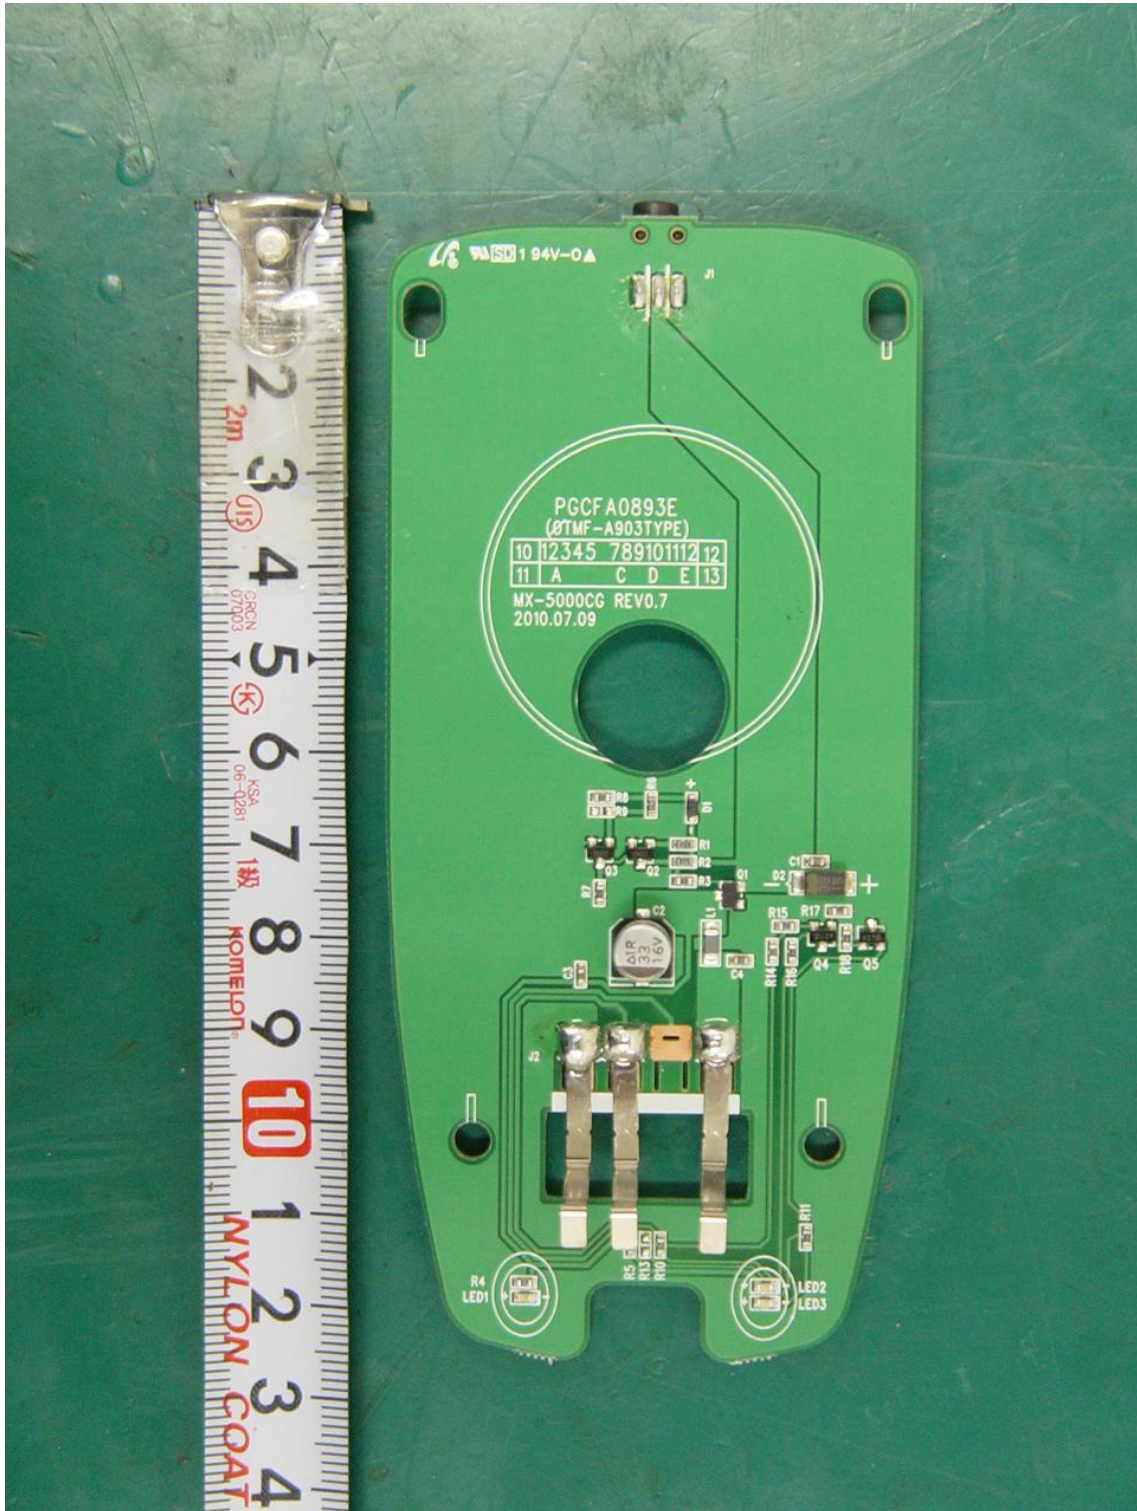

APPENDIX G
: INTERNAL PHOTOGRAPHS

< RF REMOTE CONTROLLER >

EUT Type: RF REMOTE CONTROLLER

FCC ID.: OZ5URCMX890

EUT Type: RF REMOTE CONTROLLER

FCC ID.: OZSURCMX890

EUT Type: RF REMOTE CONTROLLER
FCC ID.: OZ5URCMX890

EUT Type: RF REMOTE CONTROLLER

FCC ID.: OZ5URCMX890

EUT Type: RF REMOTE CONTROLLER

FCC ID.: OZSURCMX890

EUT Type: RF REMOTE CONTROLLER

FCC ID.: OZ5URCMX890

EUT Type: RF REMOTE CONTROLLER

FCC ID.: OZ5URCMX890

< Cradle >

EUT Type: RF REMOTE CONTROLLER

FCC ID.: OZ5URCMX890

EUT Type: RF REMOTE CONTROLLER

FCC ID.: OZ5URCMX890