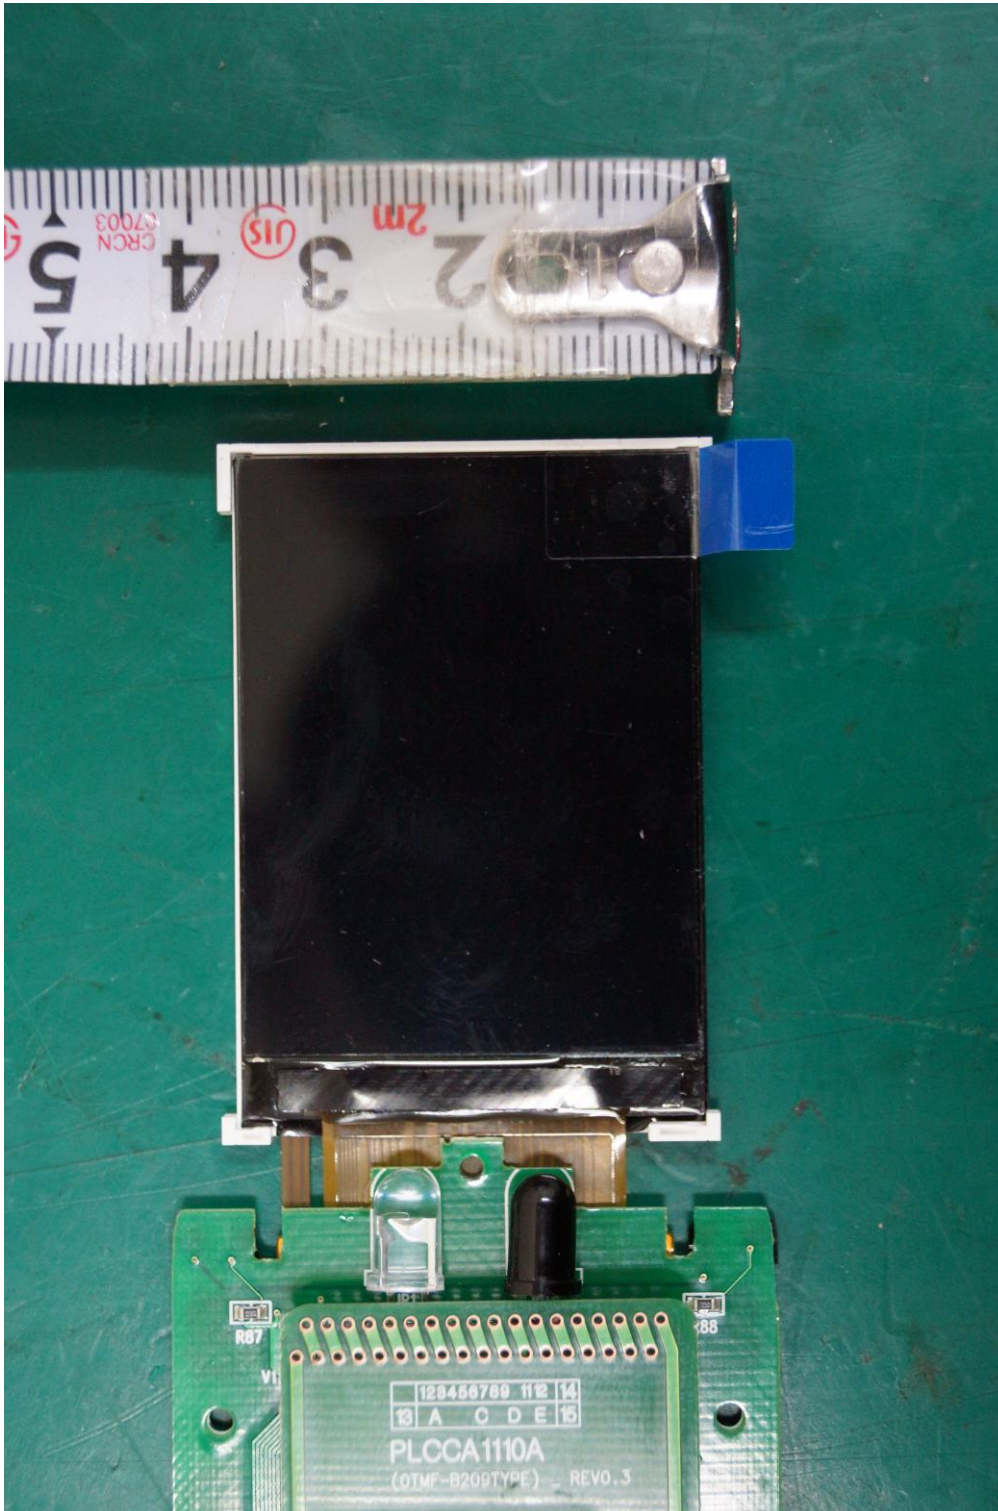

APPENDIX G
: INTERNAL PHOTOGRAPHS

< RF REMOTE CONTROLLER >

EUT Type: RF REMOTE CONTROLLER

FCC ID.: OZ5URCMX890

EUT Type: RF REMOTE CONTROLLER

FCC ID.: OZSURCMX890

EUT Type: RF REMOTE CONTROLLER
FCC ID.: OZ5URCMX890

EUT Type: RF REMOTE CONTROLLER

FCC ID.: OZ5URCMX890

EUT Type: RF REMOTE CONTROLLER

FCC ID.: OZSURCMX890

EUT Type: RF REMOTE CONTROLLER

FCC ID.: OZ5URCMX890

EUT Type: RF REMOTE CONTROLLER

FCC ID.: OZ5URCMX890

< Cradle >

EUT Type: RF REMOTE CONTROLLER

FCC ID.: OZ5URCMX890

EUT Type: RF REMOTE CONTROLLER

FCC ID.: OZ5URCMX890