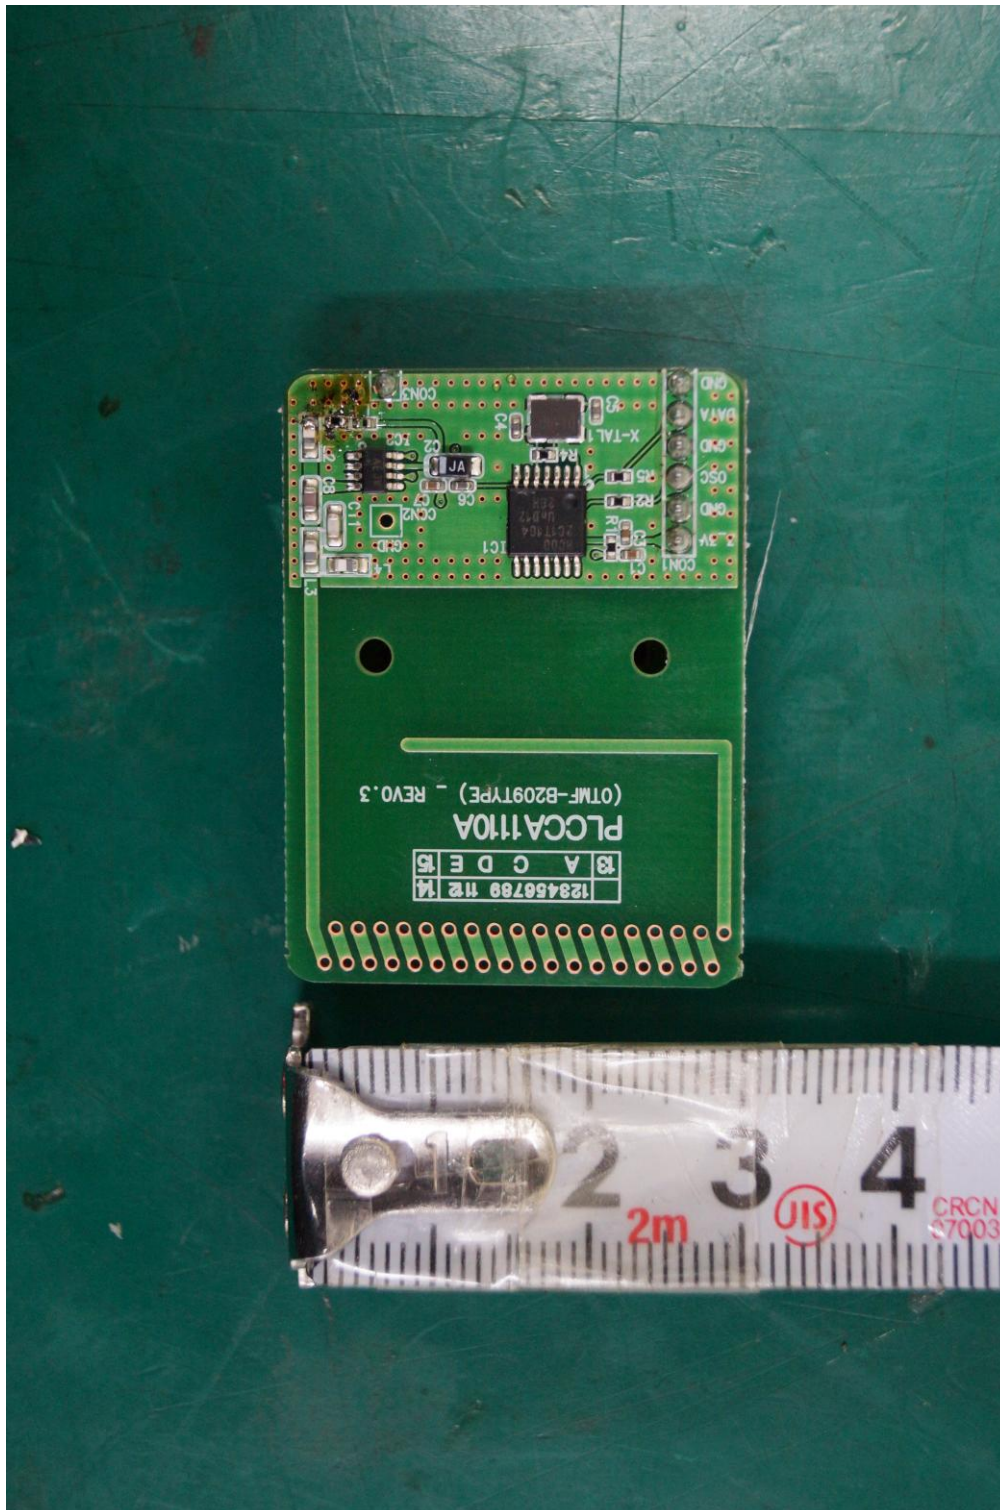

APPENDIX G
: INTERNAL PHOTOGRAPHS

< RF REMOTE CONTROLLER >

EUT Type: RF REMOTE CONTROLLER

FCC ID.: OZ5URCMX890

EUT Type: RF REMOTE CONTROLLER

FCC ID.: OZSURCMX890

EUT Type: RF REMOTE CONTROLLER
FCC ID.: OZ5URCMX890

EUT Type: RF REMOTE CONTROLLER

FCC ID.: OZ5URCMX890

EUT Type: RF REMOTE CONTROLLER

FCC ID.: OZSURCMX890

EUT Type: RF REMOTE CONTROLLER

FCC ID.: OZ5URCMX890

EUT Type: RF REMOTE CONTROLLER

FCC ID.: OZ5URCMX890

< Cradle >

EUT Type: RF REMOTE CONTROLLER

FCC ID.: OZ5URCMX890

EUT Type: RF REMOTE CONTROLLER

FCC ID.: OZ5URCMX890