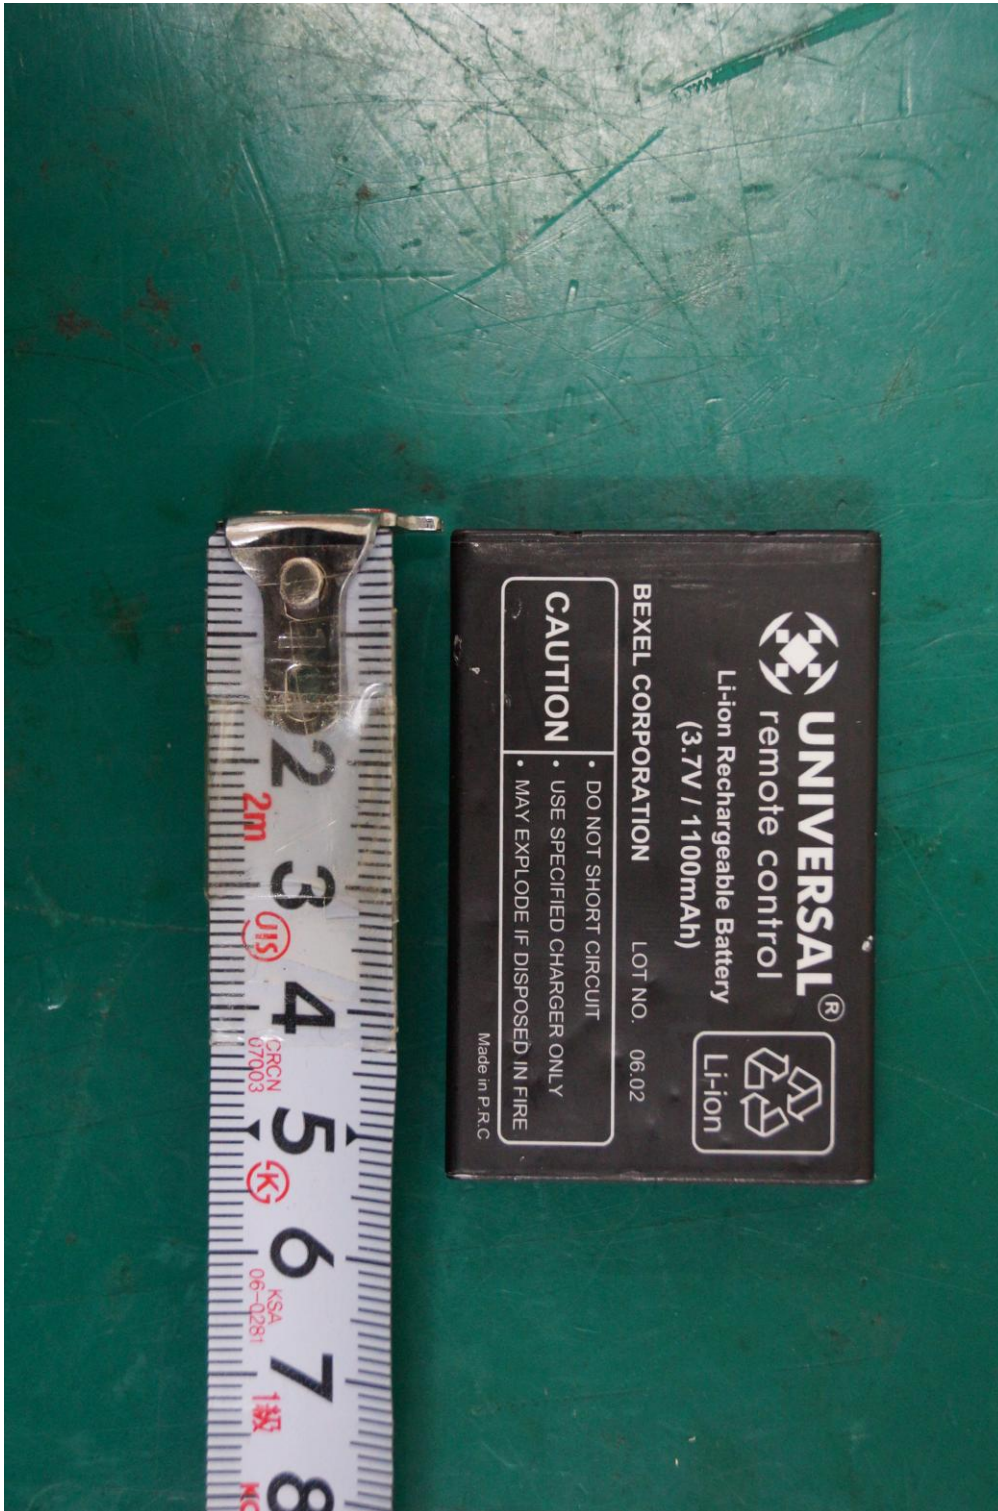

APPENDIX G
: INTERNAL PHOTOGRAPHS

< RF REMOTE CONTROLLER >

EUT Type: RF REMOTE CONTROLLER

FCC ID.: OZ5URCMX890

EUT Type: RF REMOTE CONTROLLER

FCC ID.: OZSURCMX890

EUT Type: RF REMOTE CONTROLLER
FCC ID.: OZ5URCMX890

EUT Type: RF REMOTE CONTROLLER

FCC ID.: OZ5URCMX890

EUT Type: RF REMOTE CONTROLLER

FCC ID.: OZSURCMX890

EUT Type: RF REMOTE CONTROLLER

FCC ID.: OZ5URCMX890

EUT Type: RF REMOTE CONTROLLER

FCC ID.: OZ5URCMX890

< Cradle >

EUT Type: RF REMOTE CONTROLLER

FCC ID.: OZ5URCMX890

EUT Type: RF REMOTE CONTROLLER

FCC ID.: OZ5URCMX890