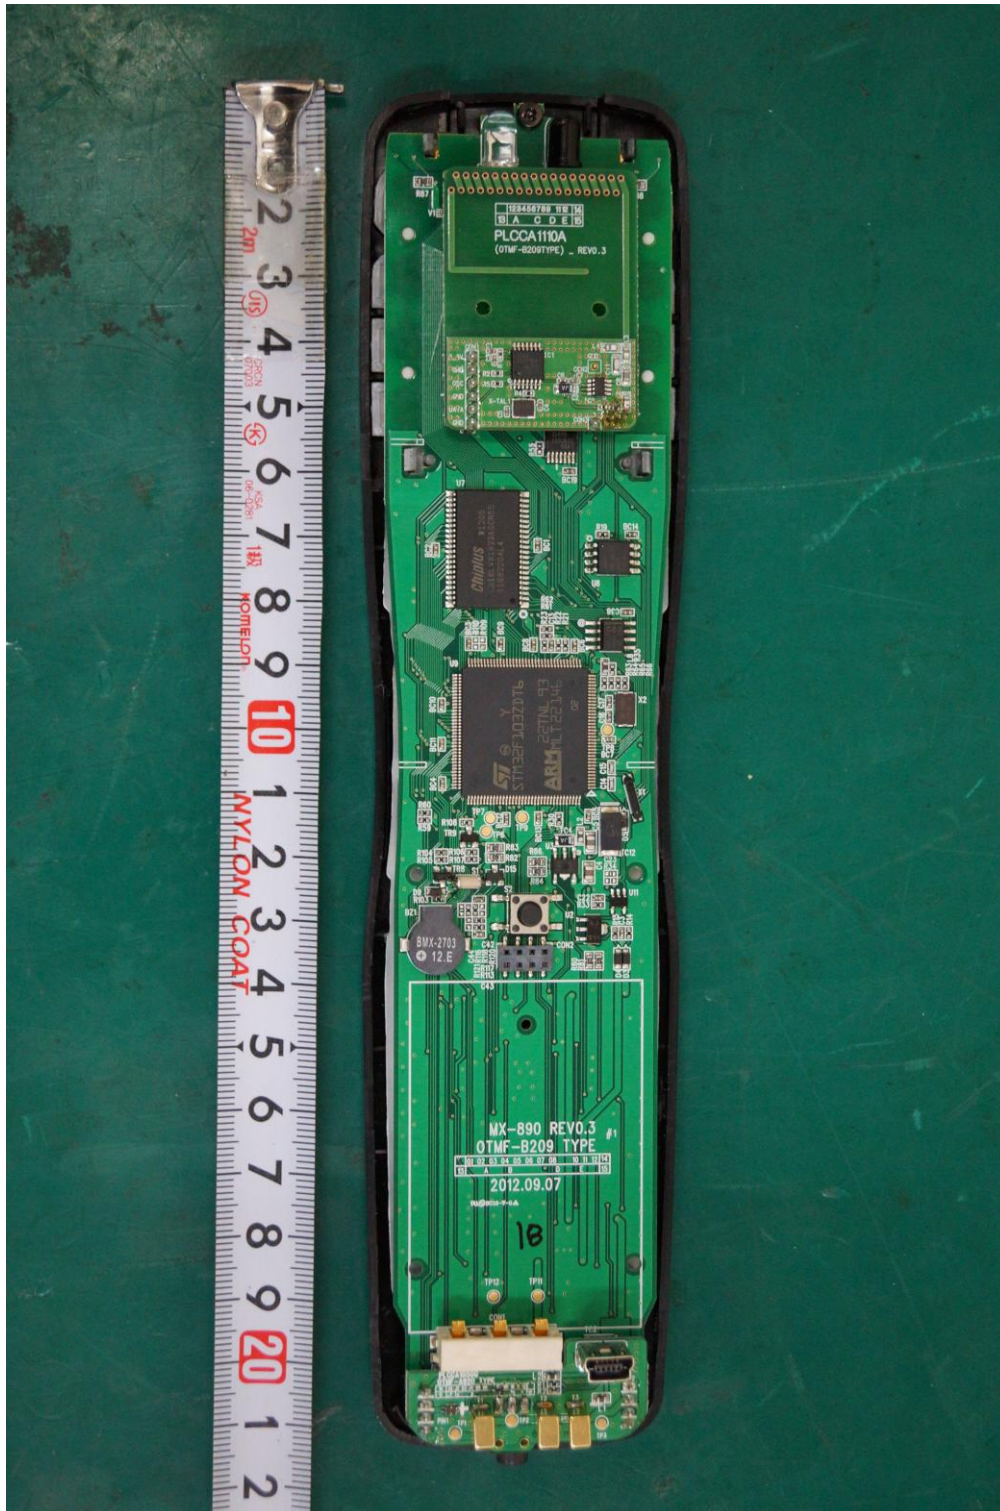

APPENDIX G
: INTERNAL PHOTOGRAPHS

< RF REMOTE CONTROLLER >

EUT Type: RF REMOTE CONTROLLER

FCC ID.: OZ5URCMX890

EUT Type: RF REMOTE CONTROLLER

FCC ID.: OZSURCMX890

EUT Type: RF REMOTE CONTROLLER
FCC ID.: OZ5URCMX890

EUT Type: RF REMOTE CONTROLLER

FCC ID.: OZ5URCMX890

EUT Type: RF REMOTE CONTROLLER

FCC ID.: OZSURCMX890

EUT Type: RF REMOTE CONTROLLER

FCC ID.: OZ5URCMX890

EUT Type: RF REMOTE CONTROLLER

FCC ID.: OZ5URCMX890

< Cradle >

EUT Type: RF REMOTE CONTROLLER

FCC ID.: OZ5URCMX890

EUT Type: RF REMOTE CONTROLLER

FCC ID.: OZ5URCMX890