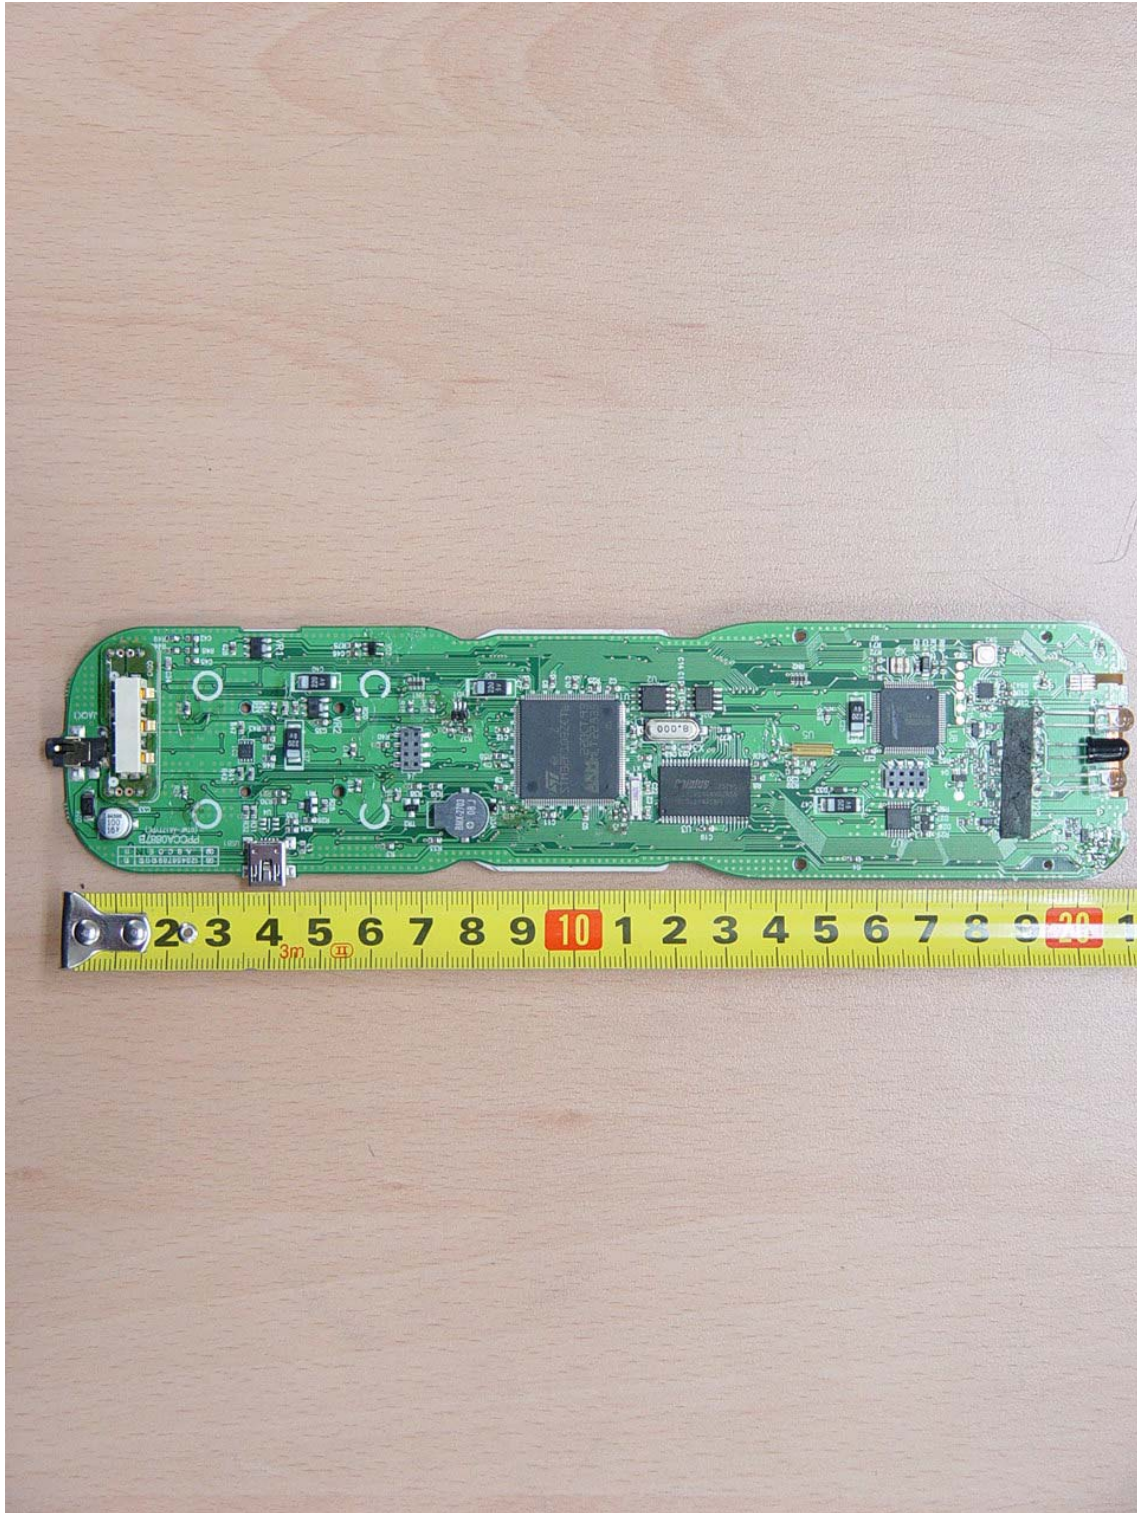

**APPENDIX G**  
**: INTERNAL PHOTOGRAPHS**

EUT Type: RF Remote Controller

FCC ID.: OZ5URCMX880Z