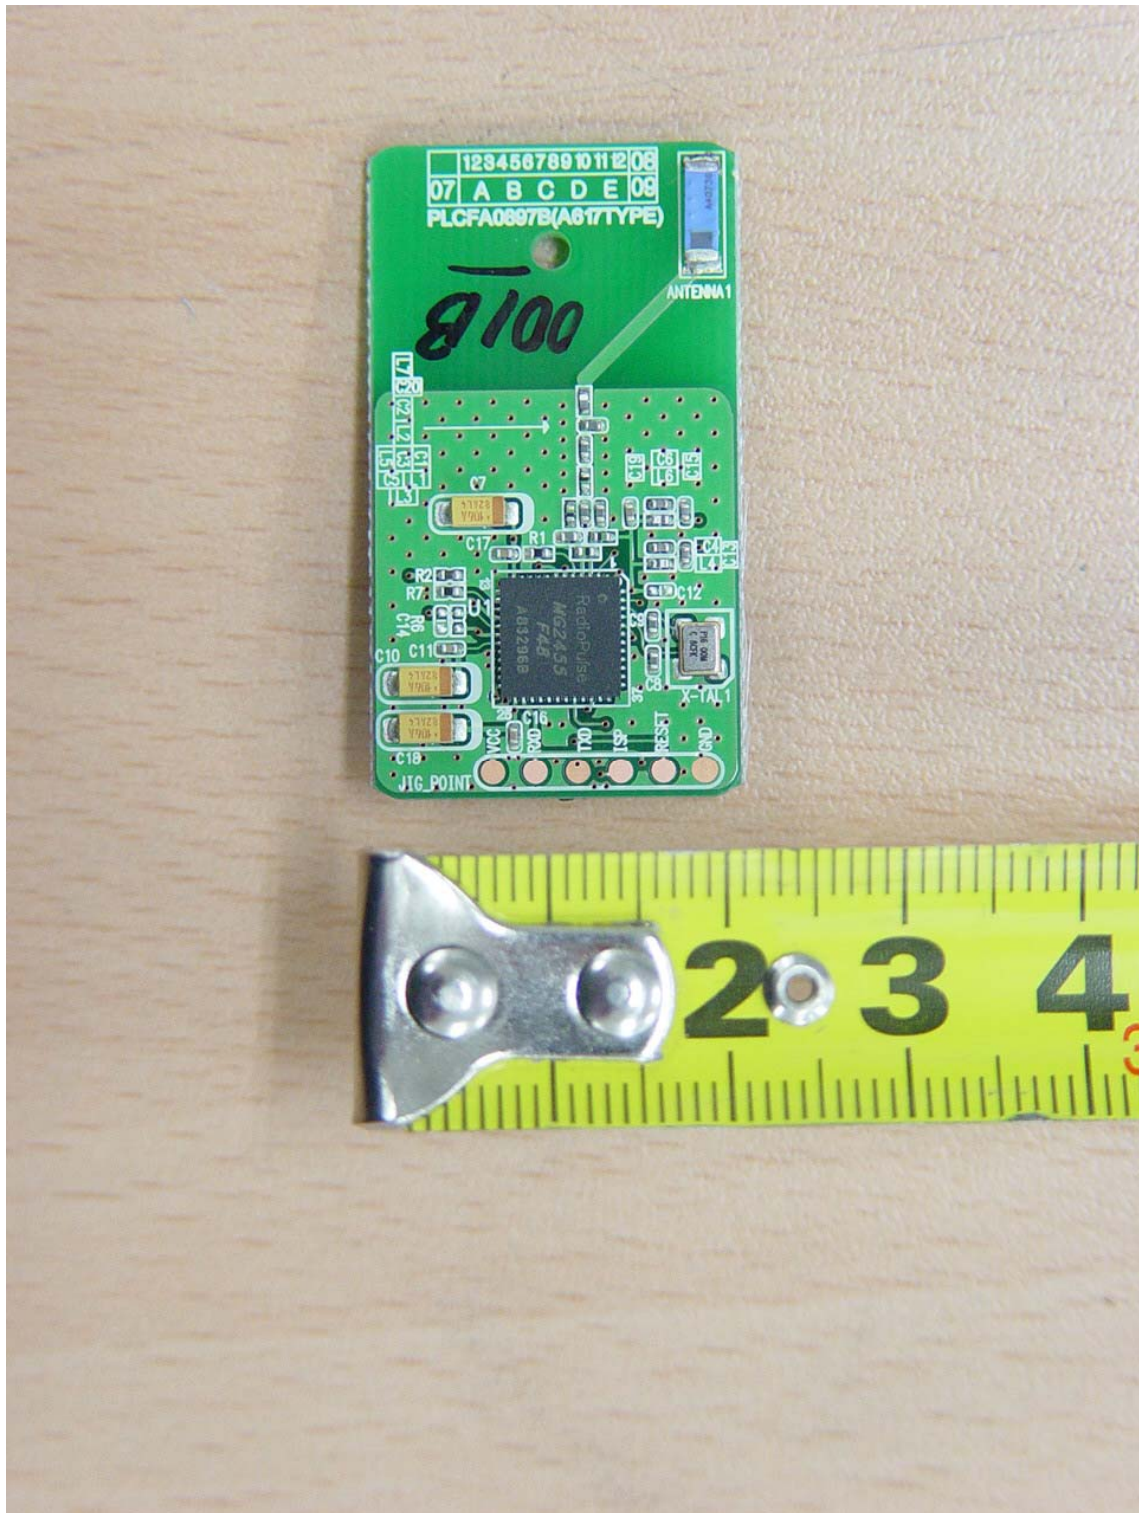

**APPENDIX G**  
**: INTERNAL PHOTOGRAPHS**

EUT Type: RF Remote Controller

FCC ID.: OZ5URCMX880Z