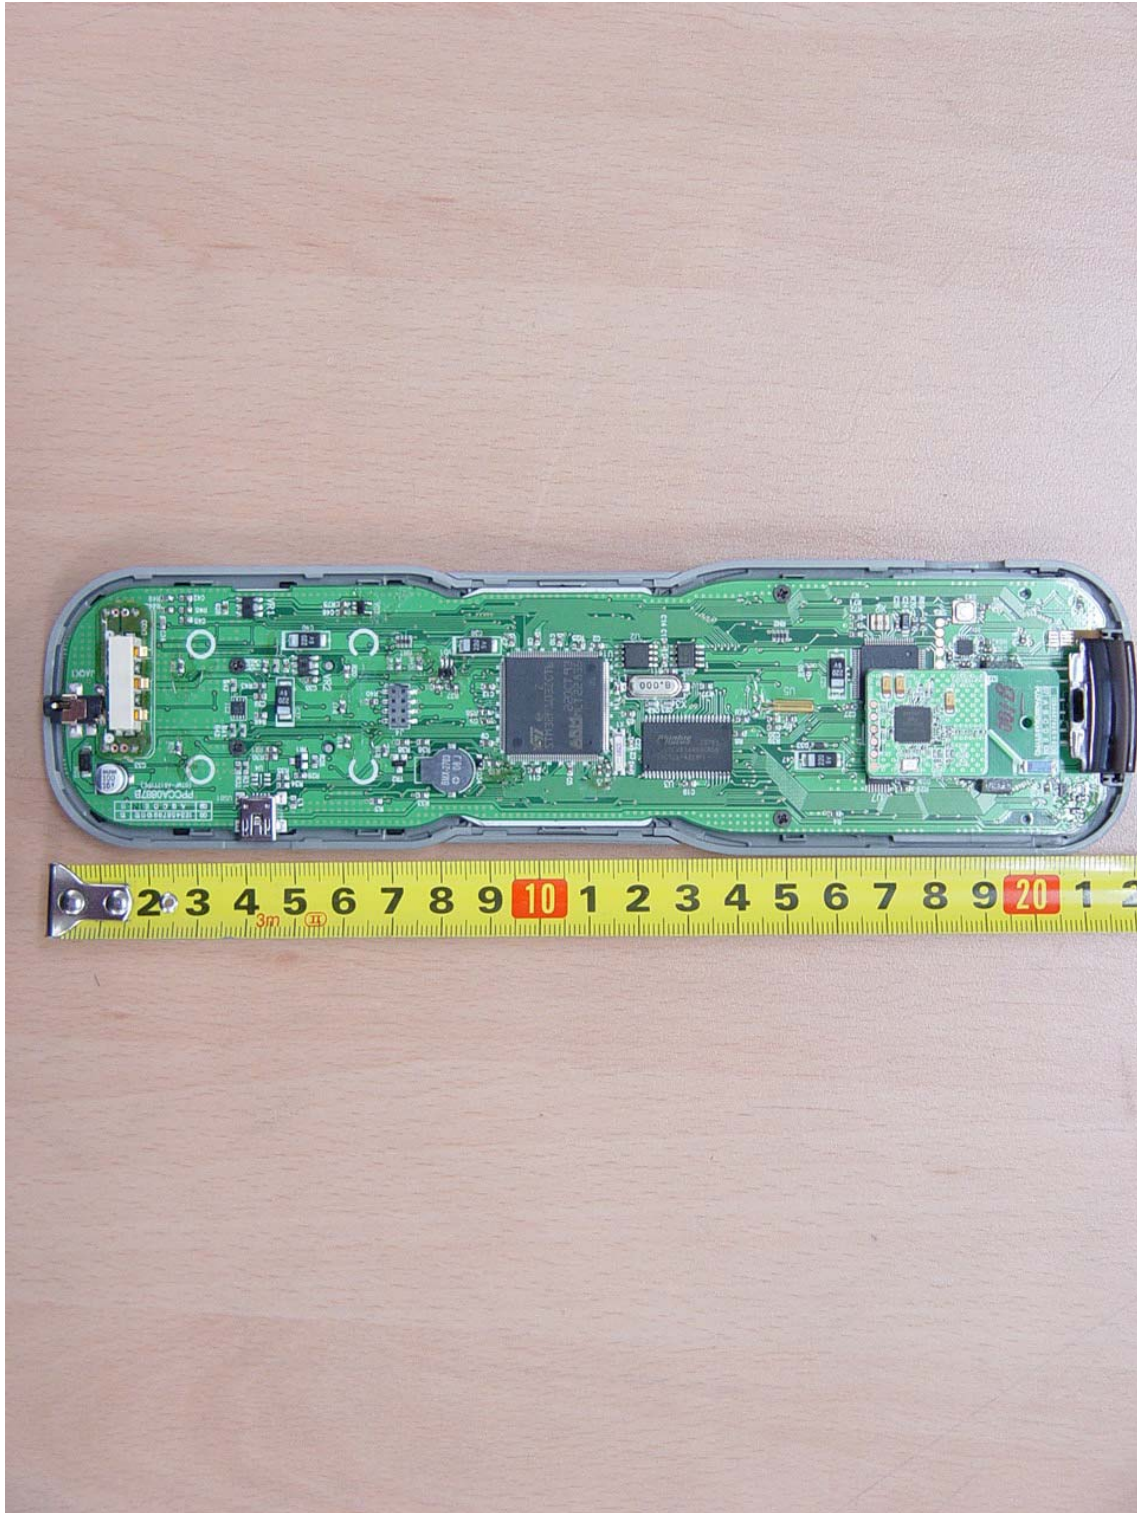

**APPENDIX G**  
**: INTERNAL PHOTOGRAPHS**

EUT Type: RF Remote Controller

FCC ID.: OZ5URCMX880Z