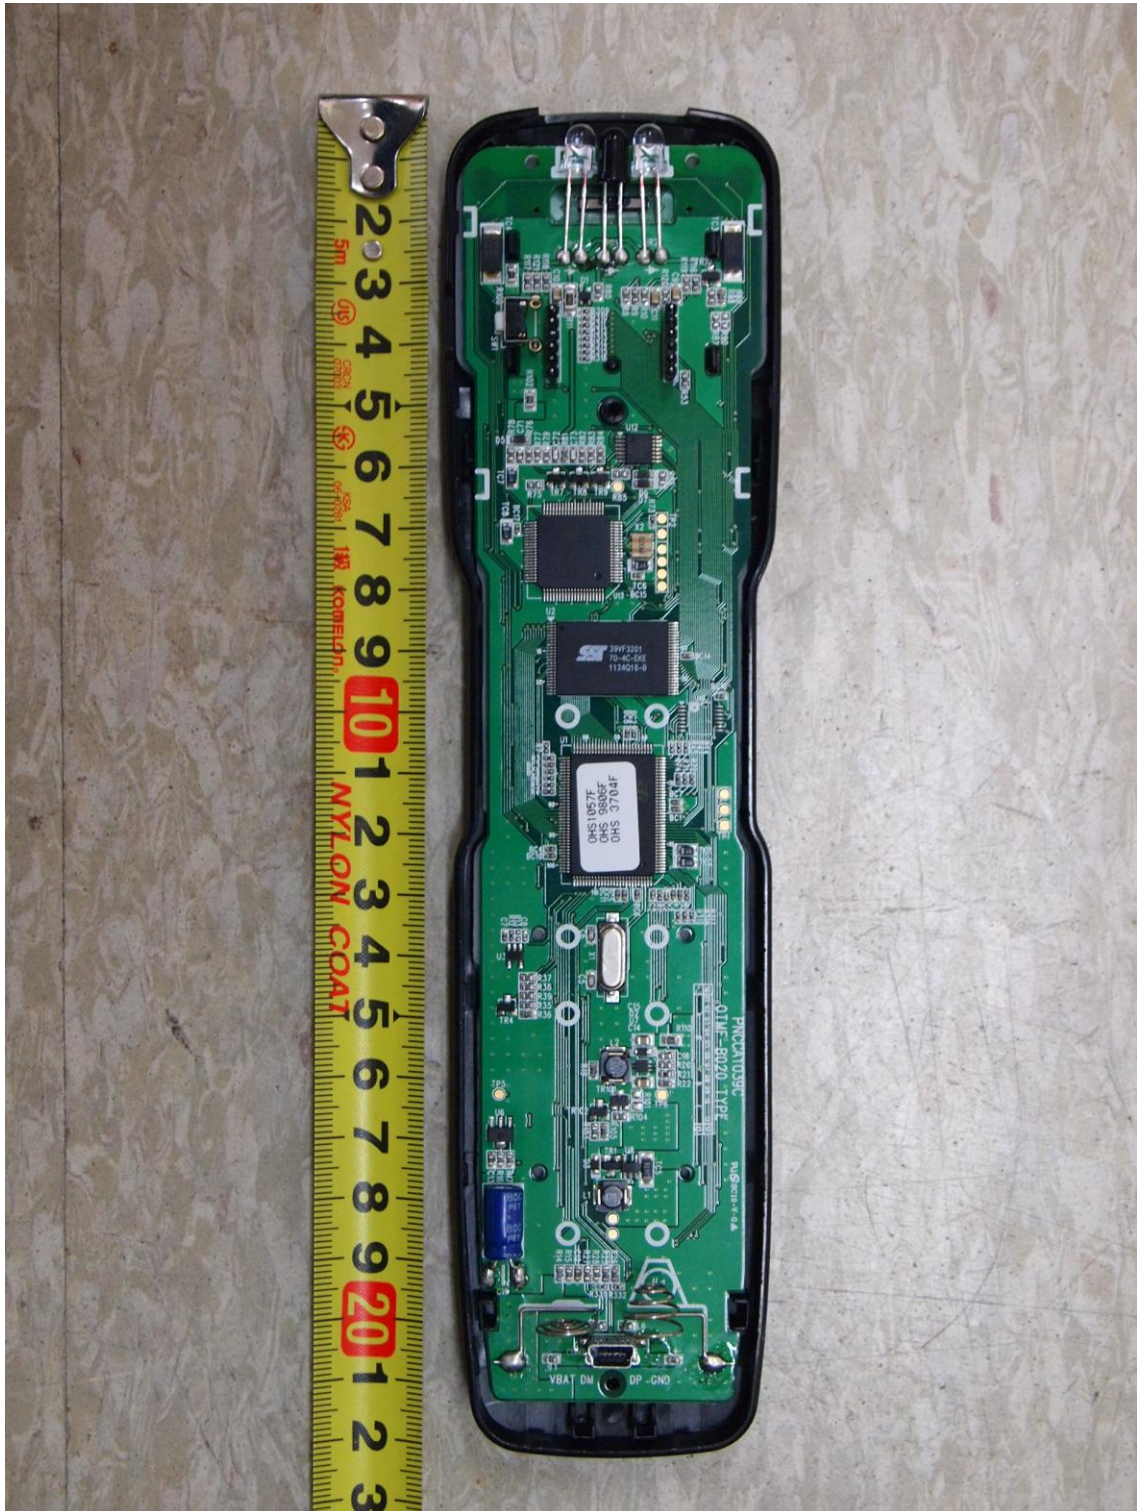

APPENDIX G
: INTERNAL PHOTOGRAPHS

EUT Type: RF REMOTE CONTROLLER

FCC ID.: OZ5URCMX780I

EUT Type: RF REMOTE CONTROLLER

FCC ID.: OZ5URCMX780I

EUT Type: RF REMOTE CONTROLLER

FCC ID.: OZ5URCMX780I