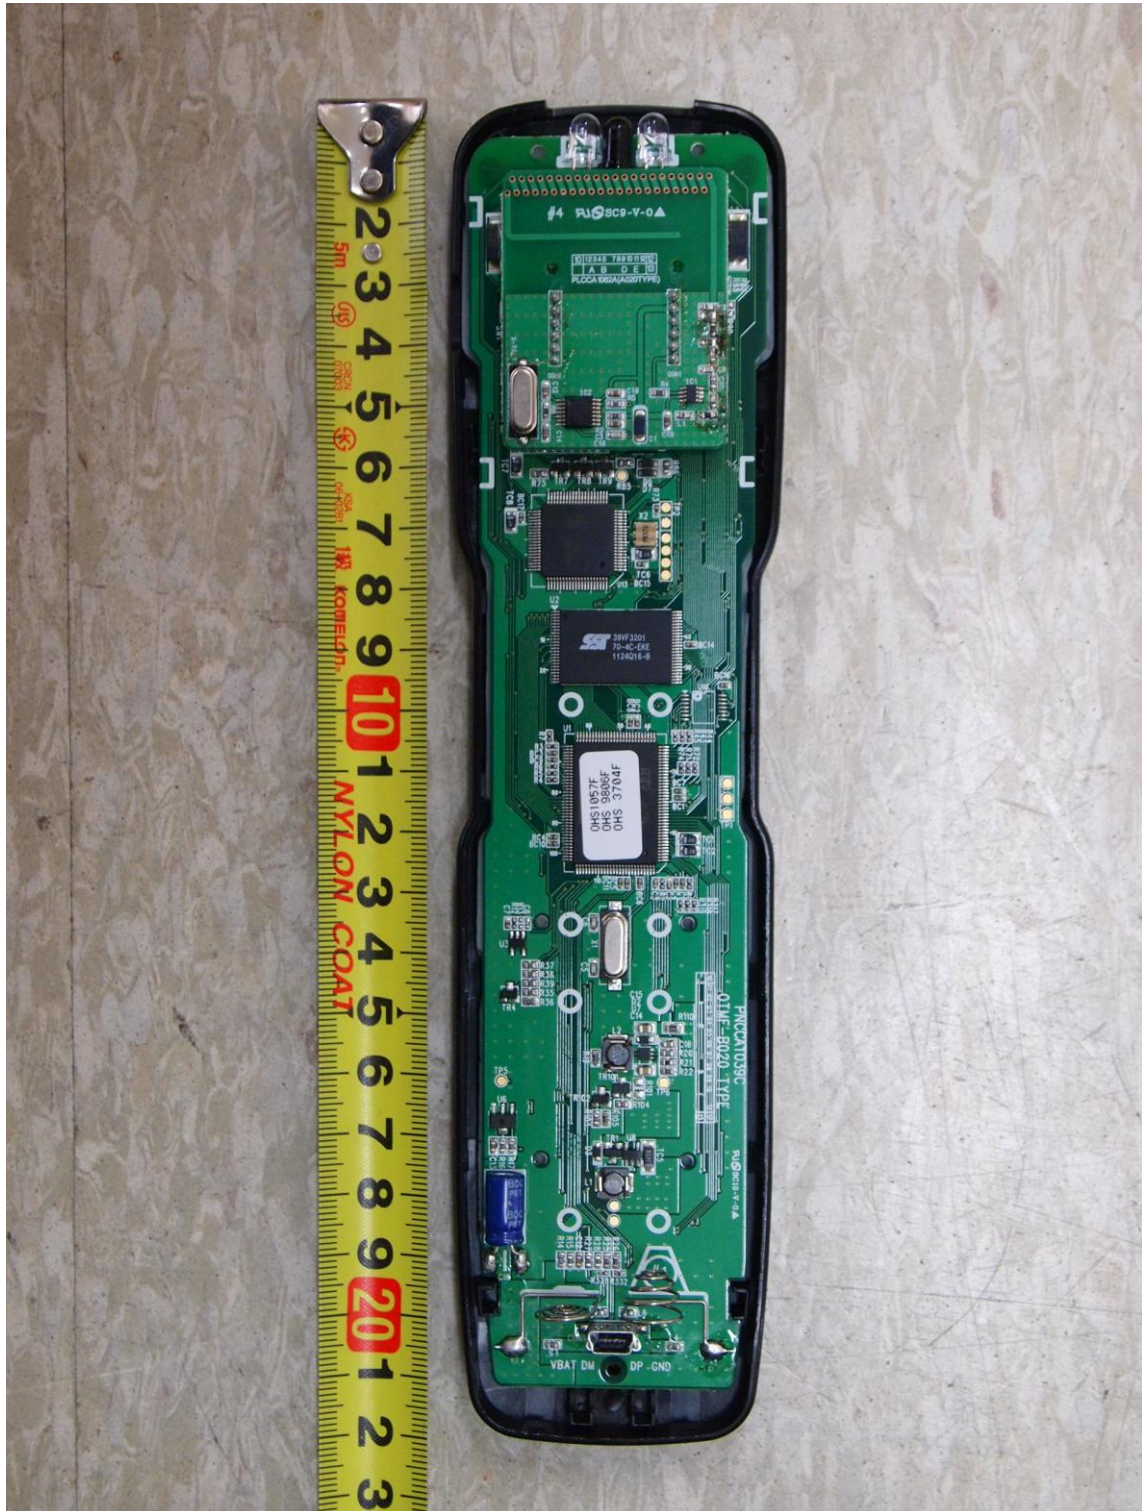

APPENDIX G
: INTERNAL PHOTOGRAPHS

EUT Type: RF REMOTE CONTROLLER

FCC ID.: OZ5URCMX780I

EUT Type: RF REMOTE CONTROLLER

FCC ID.: OZ5URCMX780I

EUT Type: RF REMOTE CONTROLLER

FCC ID.: OZ5URCMX780I