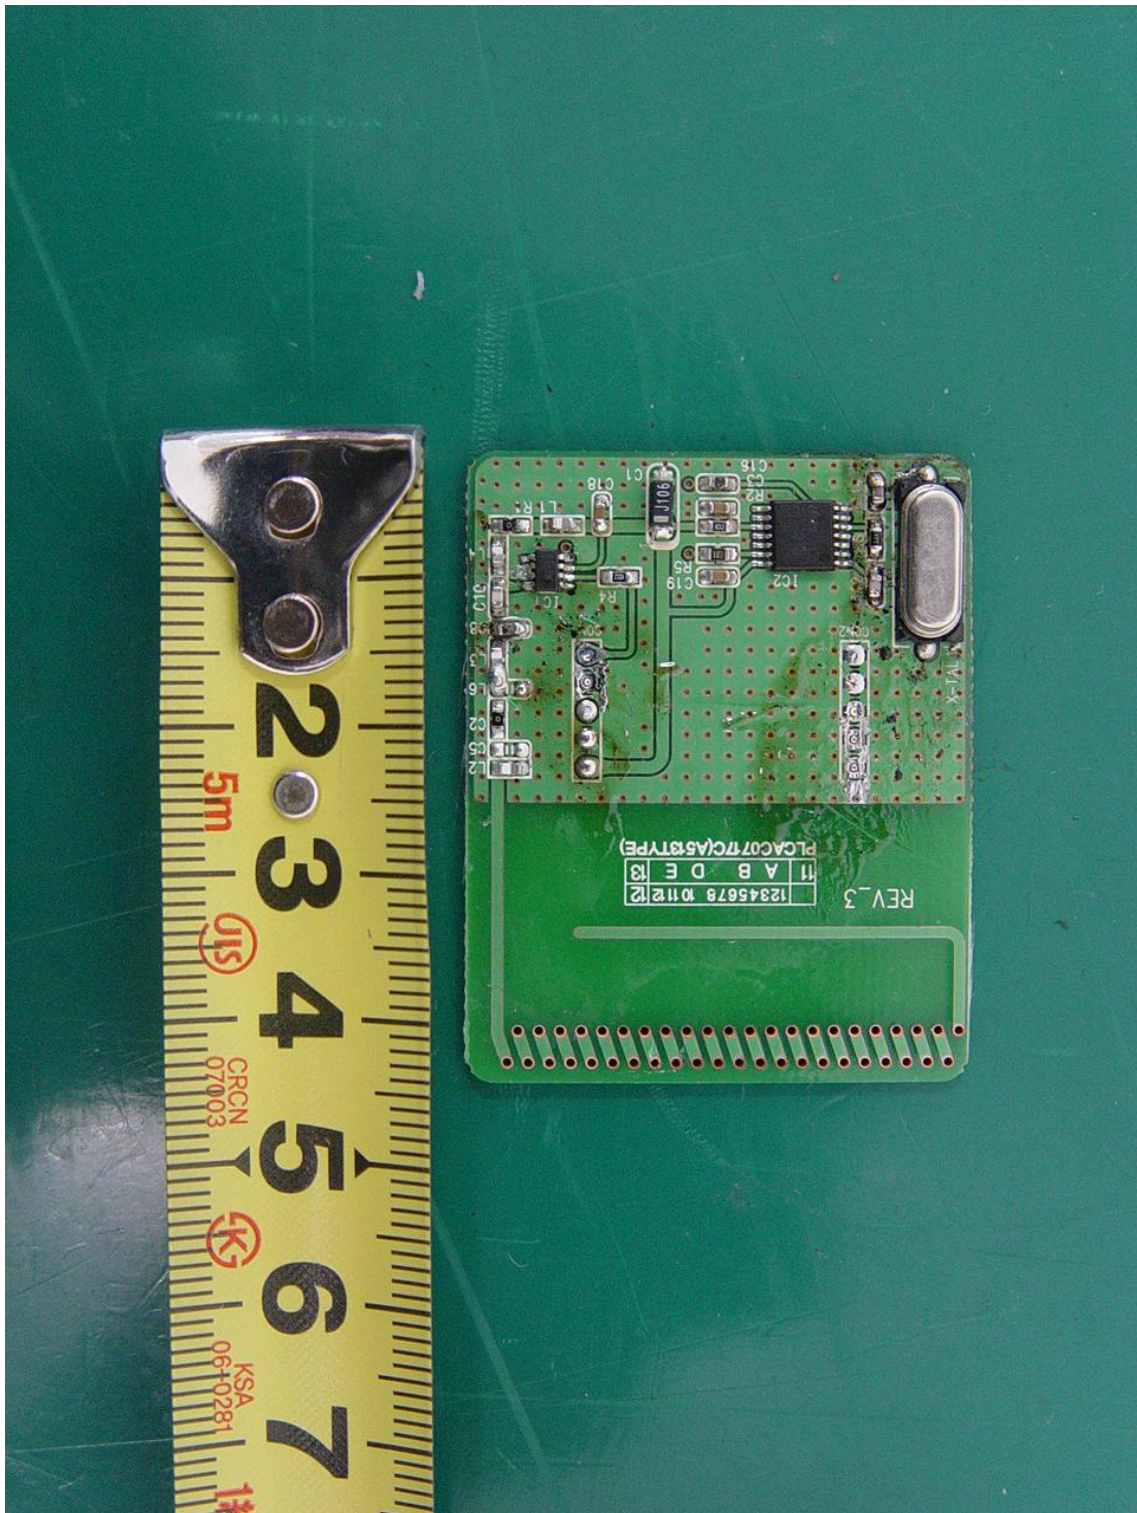

APPENDIX H
: INTERNAL PHOTOGRAPHS

EUT Type: RF REMOTE CONTROLLER

FCC ID.: OZ5URCMX780

EUT Type: RF REMOTE CONTROLLER

FCC ID.: OZSURCMX780

EUT Type: RF REMOTE CONTROLLER

FCC ID.: OZSURCMX780

EUT Type: RF REMOTE CONTROLLER