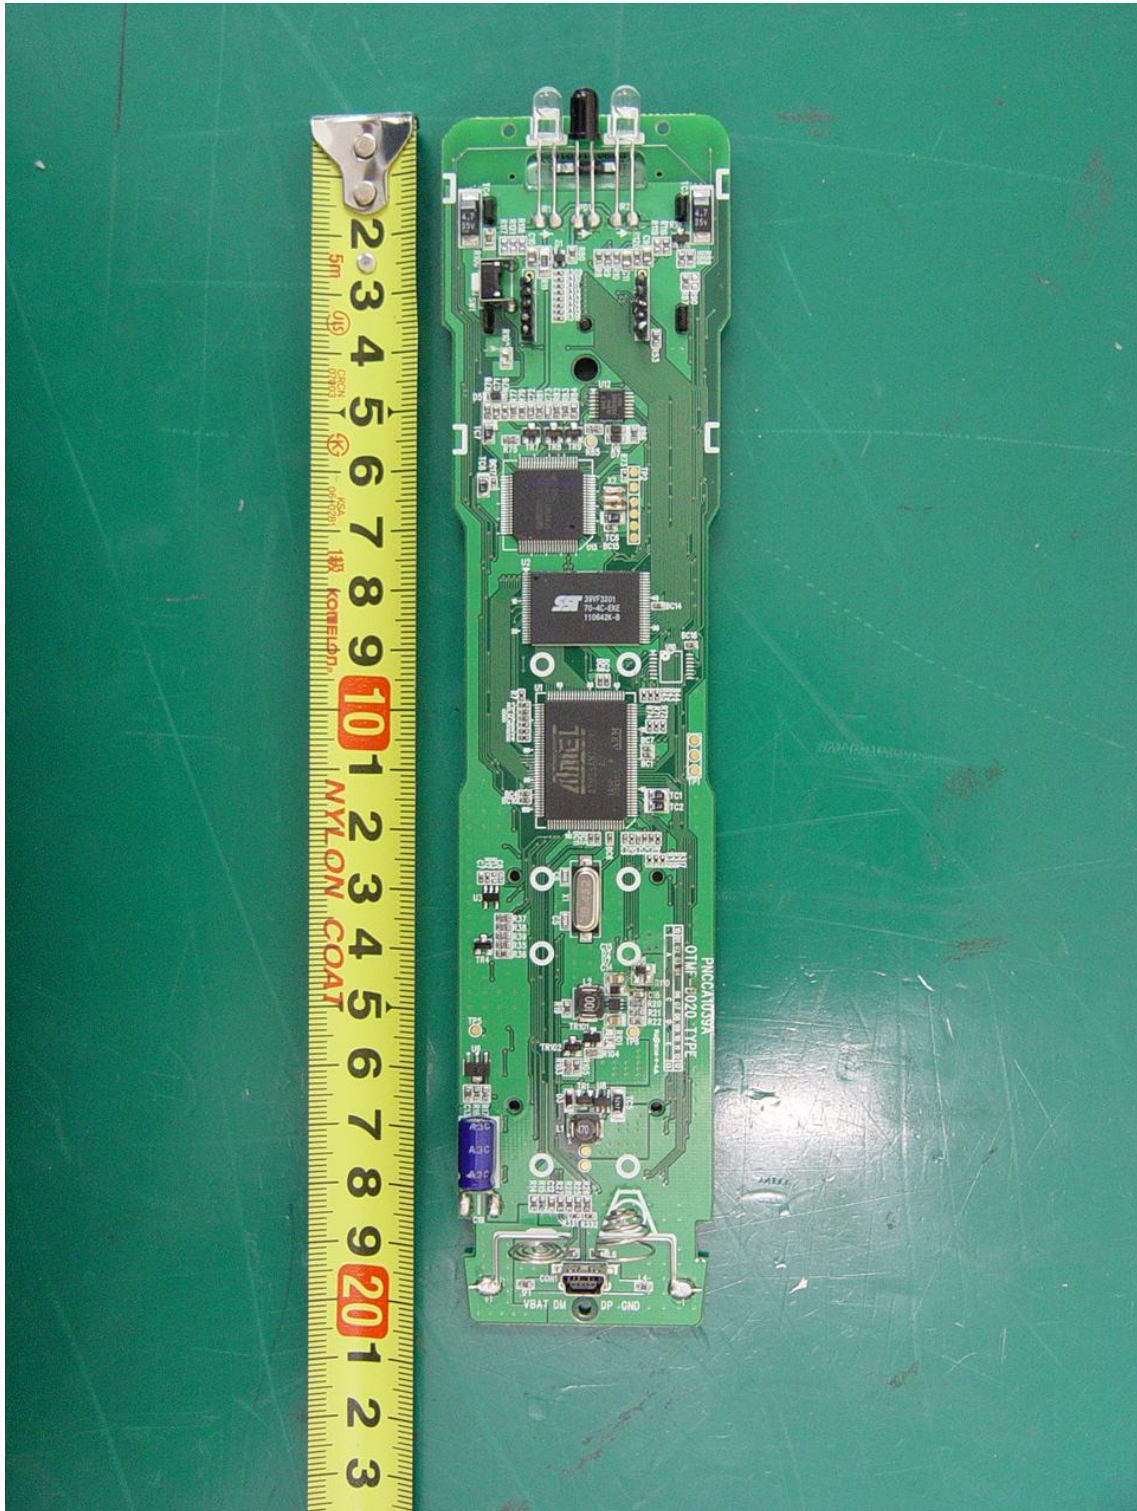

APPENDIX H
: INTERNAL PHOTOGRAPHS

EUT Type: RF REMOTE CONTROLLER

FCC ID.: OZ5URCMX780

EUT Type: RF REMOTE CONTROLLER

FCC ID.: OZSURCMX780

EUT Type: RF REMOTE CONTROLLER

FCC ID.: OZSURCMX780

EUT Type: RF REMOTE CONTROLLER