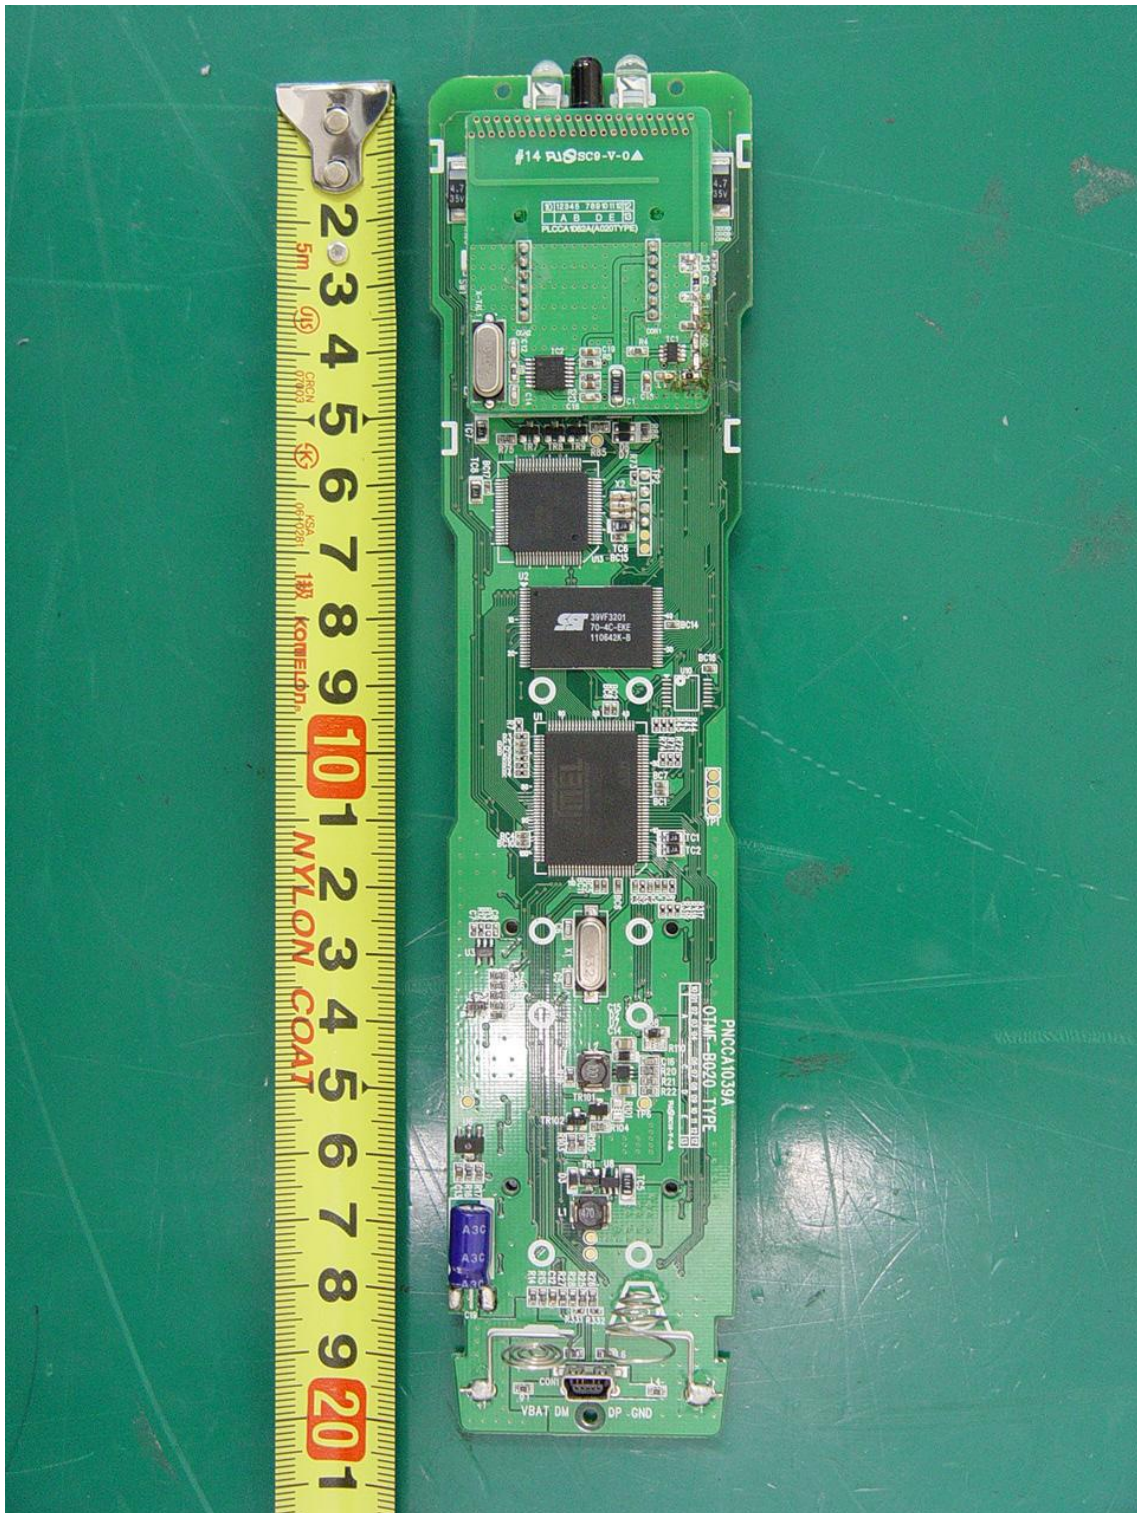

APPENDIX H
: INTERNAL PHOTOGRAPHS

EUT Type: RF REMOTE CONTROLLER

FCC ID.: OZ5URCMX780

EUT Type: RF REMOTE CONTROLLER

FCC ID.: OZSURCMX780

EUT Type: RF REMOTE CONTROLLER

FCC ID.: OZSURCMX780

EUT Type: RF REMOTE CONTROLLER

FCC ID.: OZ5URCMX780