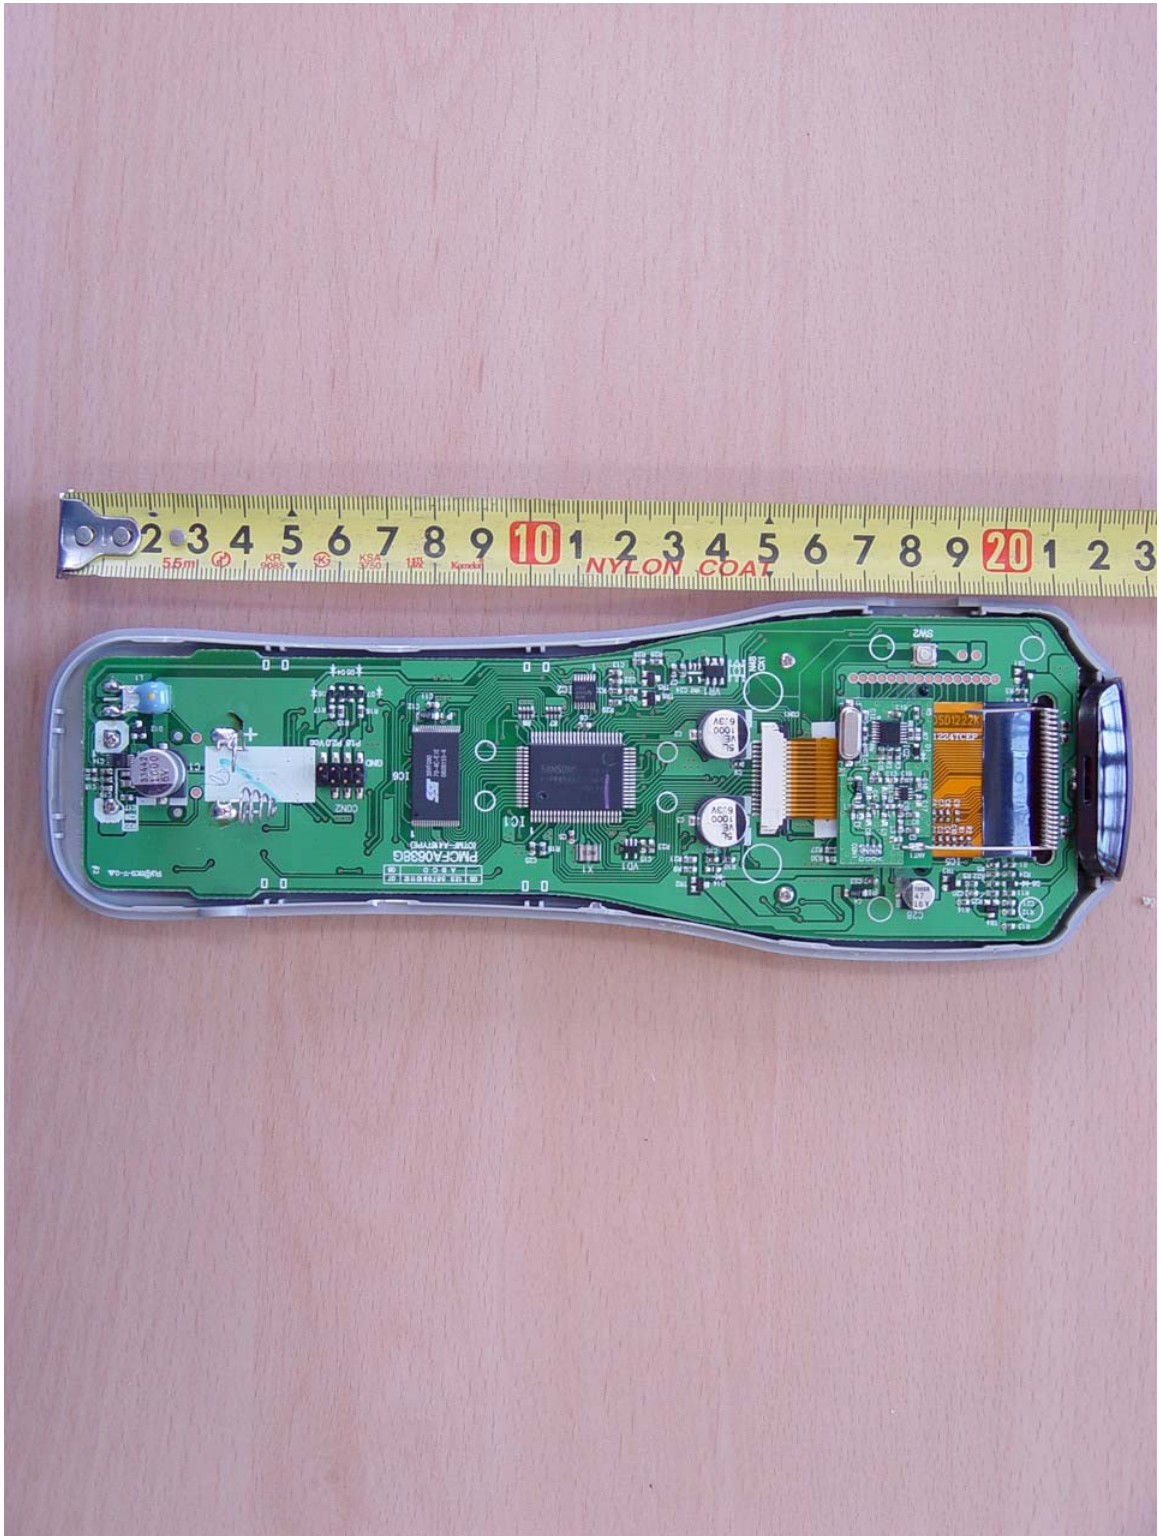

APPENDIX H  
: INTERNAL PHOTOGRAPHS

---

EUT Type: Remote Control

FCC ID: OZ5URCMX650