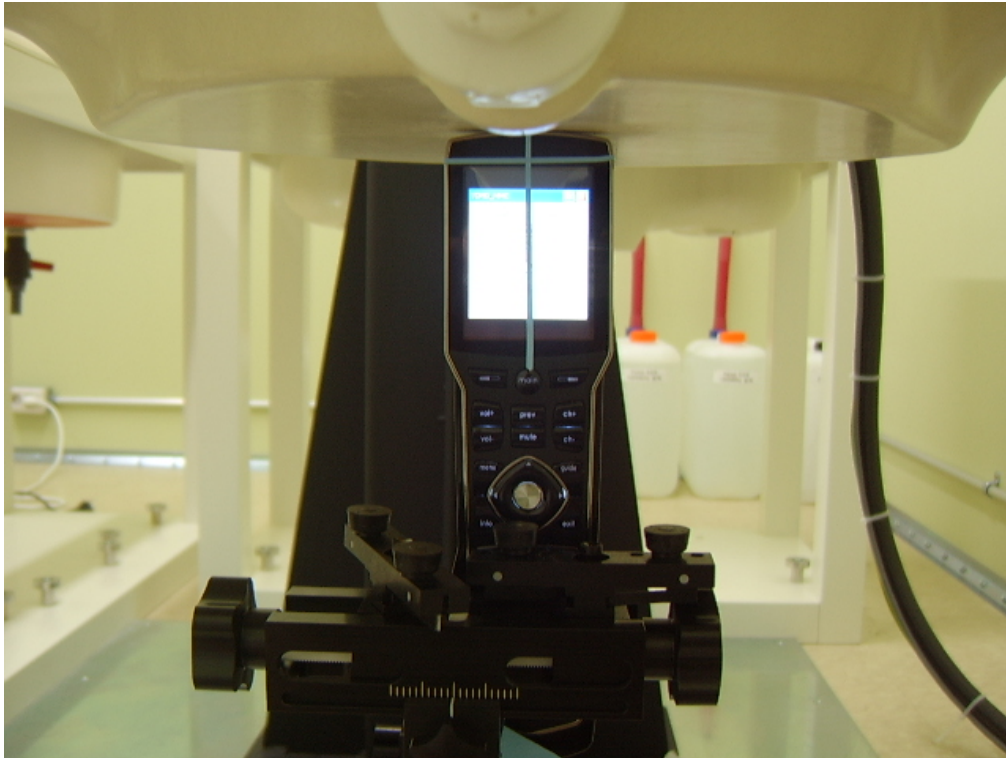

### : TEST SETUP PHOTOGRAPHS

The **SAR Evaluation** test picture shows the placement

**SAR Evaluation** test picture (front)

**SAR Evaluation** test picture (Rear)

---

**EUT Type: RF Remote Controller**

**Model Name: MX-5000**

**SAR Evaluation** test picture (Left)

**SAR Evaluation** test picture (Right)

**SAR Evaluation** test picture (Upper)

---

**EUT Type: RF Remote Controller**

**Model Name: MX-5000**