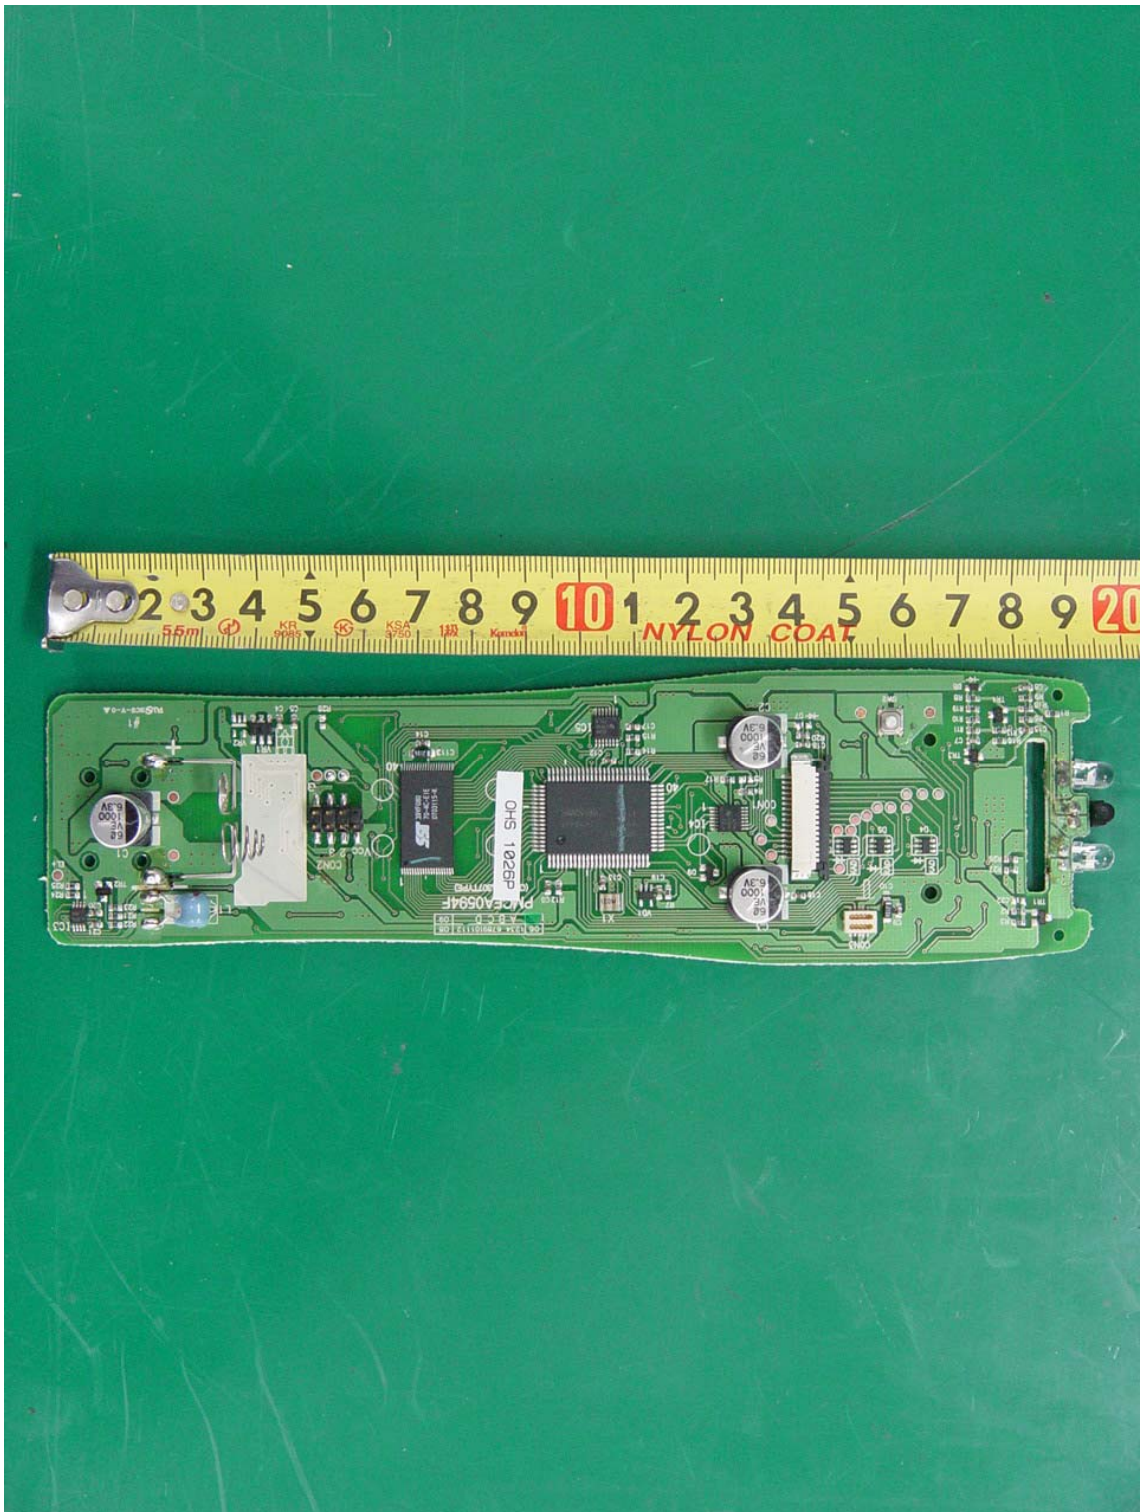

APPENDIX H  
: INTERNAL PHOTOGRAPHS

---

EUT Type: Remote Controller

FCC ID: OZSURCMX350N

---

EUT Type: Remote Controller

FCC ID: OZ5URCMX350N