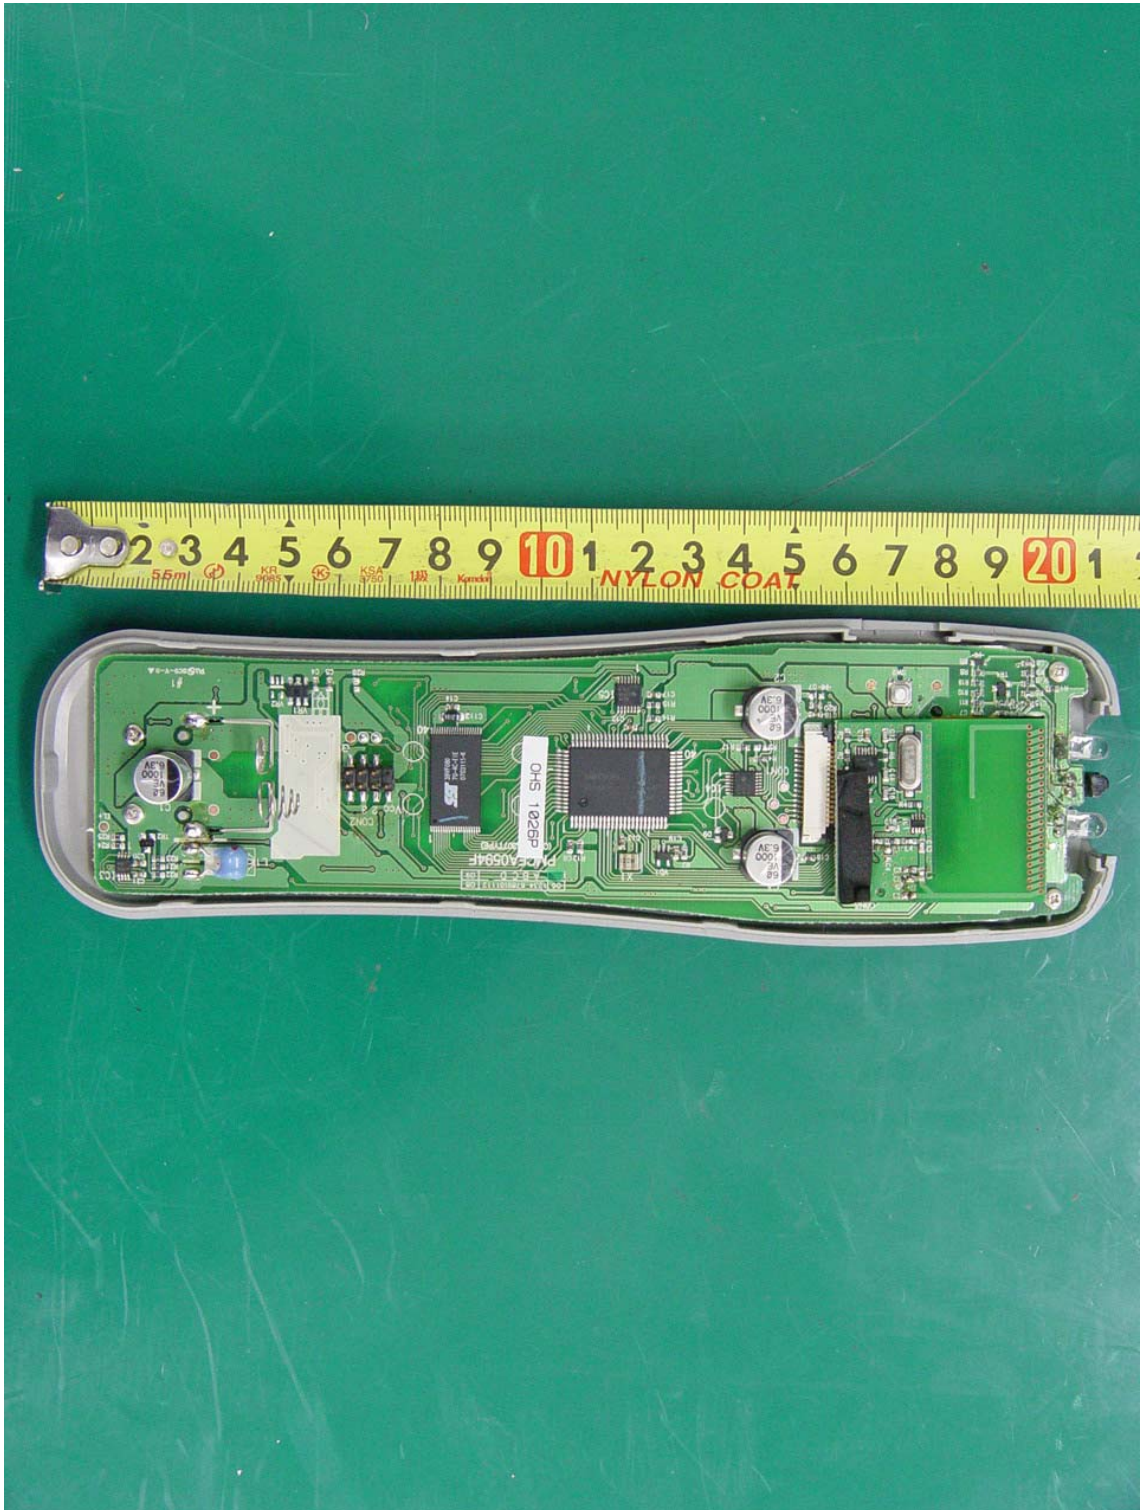

APPENDIX H  
: INTERNAL PHOTOGRAPHS

---

EUT Type: Remote Controller

FCC ID: OZSURCMX350N

---

EUT Type: Remote Controller

FCC ID: OZ5URCMX350N