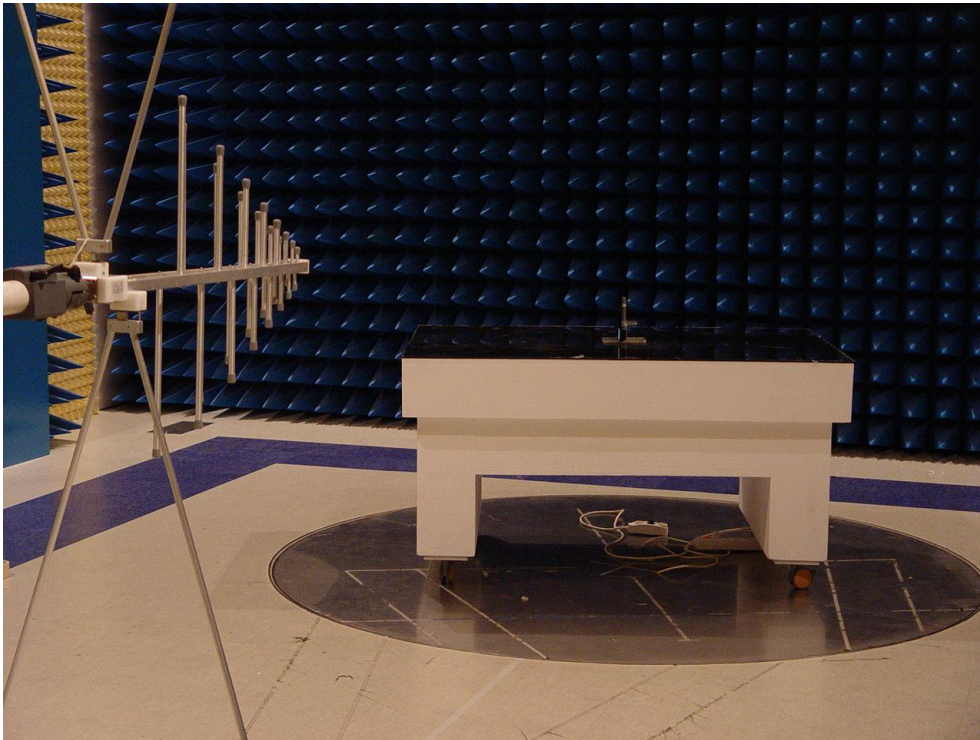

APPENDIX F
: TEST SET UP PHOTOGRAPHS

■ Conducted Test Picture (Front)

■ Conducted Test Picture (Reat)

■ Radiated Test Picture (Front): 30 MHz to 1 000 MHz

■ Radiated Test Picture (Rear): 30 MHz to 1 000 MHz

■ Radiated Test Picture (Front): 1 GHz to 5 GHz

■ Radiated Test Picture (Rear): 1 GHz to 5 GHz

EUT Type: RF REMOTE CONTROLLER

FCC ID.: OZ5URCMX1200

■ Radiated Test Picture (X axis): 30 MHz to 1 000 MHz

■ Radiated Test Picture (Y axis): 30 MHz to 1 000 MHz

EUT Type: RF REMOTE CONTROLLER

FCC ID.: OZ5URCMX1200

■ Radiated Test Picture (Z axis): 1 GHz to 5 GHz