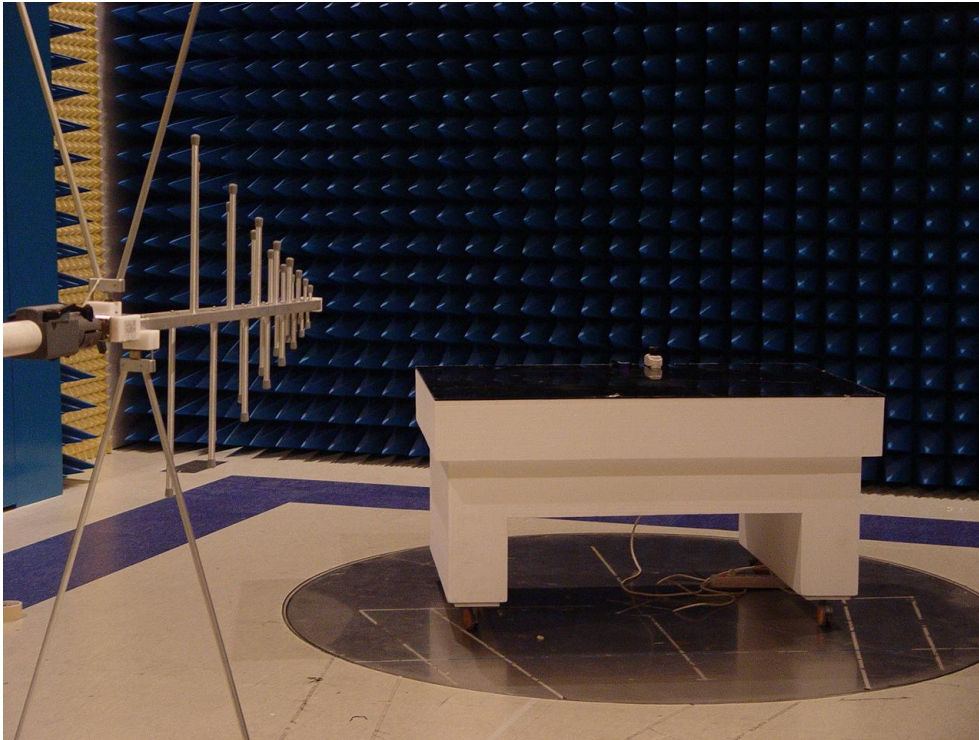

APPENDIX F
: TEST SET UP PHOTOGRAPHS

■ Conducted Test Picture (Front)

■ Conducted Test Picture (Reat)

■ Radiated Test Picture (Front): 30 MHz to 1 000 MHz

■ Radiated Test Picture (Rear): 30 MHz to 1 000 MHz

■ Radiated Test Picture (Front): 1 GHz to 5 GHz

■ Radiated Test Picture (Rear): 1 GHz to 5 GHz

EUT Type: RF REMOTE CONTROLLER

FCC ID.: OZ5URCMX1200

■ Radiated Test Picture (X axis): 30 MHz to 1 000 MHz

■ Radiated Test Picture (Y axis): 30 MHz to 1 000 MHz

EUT Type: RF REMOTE CONTROLLER

FCC ID.: OZ5URCMX1200

■ Radiated Test Picture (Z axis): 1 GHz to 5 GHz