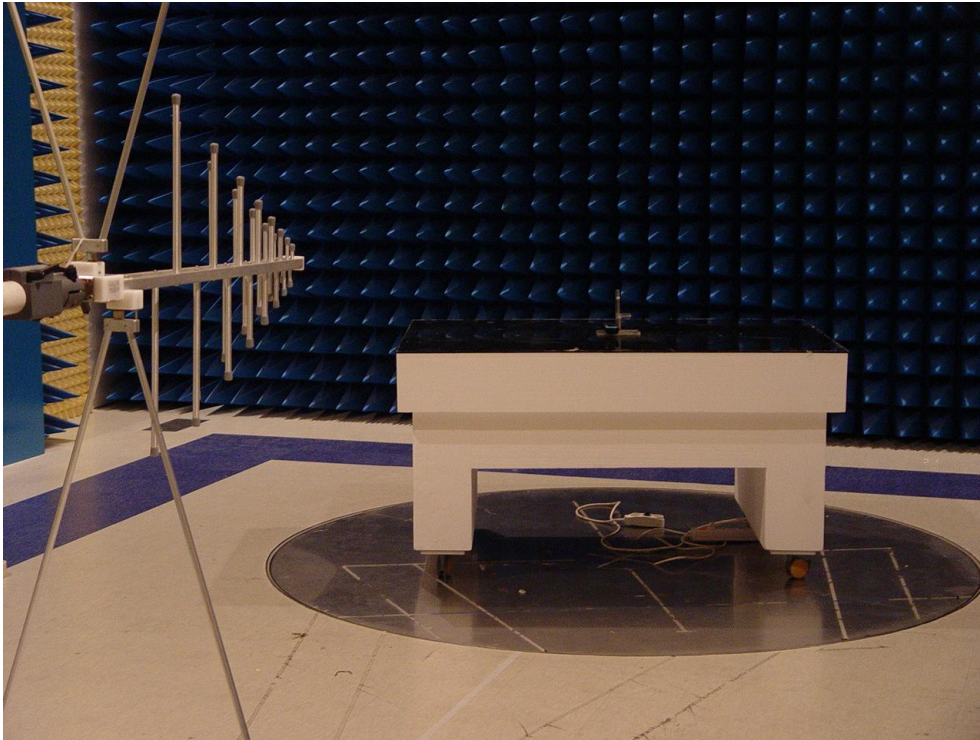

APPENDIX F
: TEST SET UP PHOTOGRAPHS

■ Conducted Test Picture (Front)

■ Conducted Test Picture (Reat)

■ Radiated Test Picture (Front): 30 MHz to 1 000 MHz

■ Radiated Test Picture (Rear): 30 MHz to 1 000 MHz

■ Radiated Test Picture (Front): 1 GHz to 5 GHz

■ Radiated Test Picture (Rear): 1 GHz to 5 GHz

EUT Type: RF REMOTE CONTROLLER

FCC ID.: OZ5URCMX1200

■ Radiated Test Picture (X axis): 30 MHz to 1 000 MHz

■ Radiated Test Picture (Y axis): 30 MHz to 1 000 MHz

EUT Type: RF REMOTE CONTROLLER

FCC ID.: OZ5URCMX1200

■ Radiated Test Picture (Z axis): 1 GHz to 5 GHz