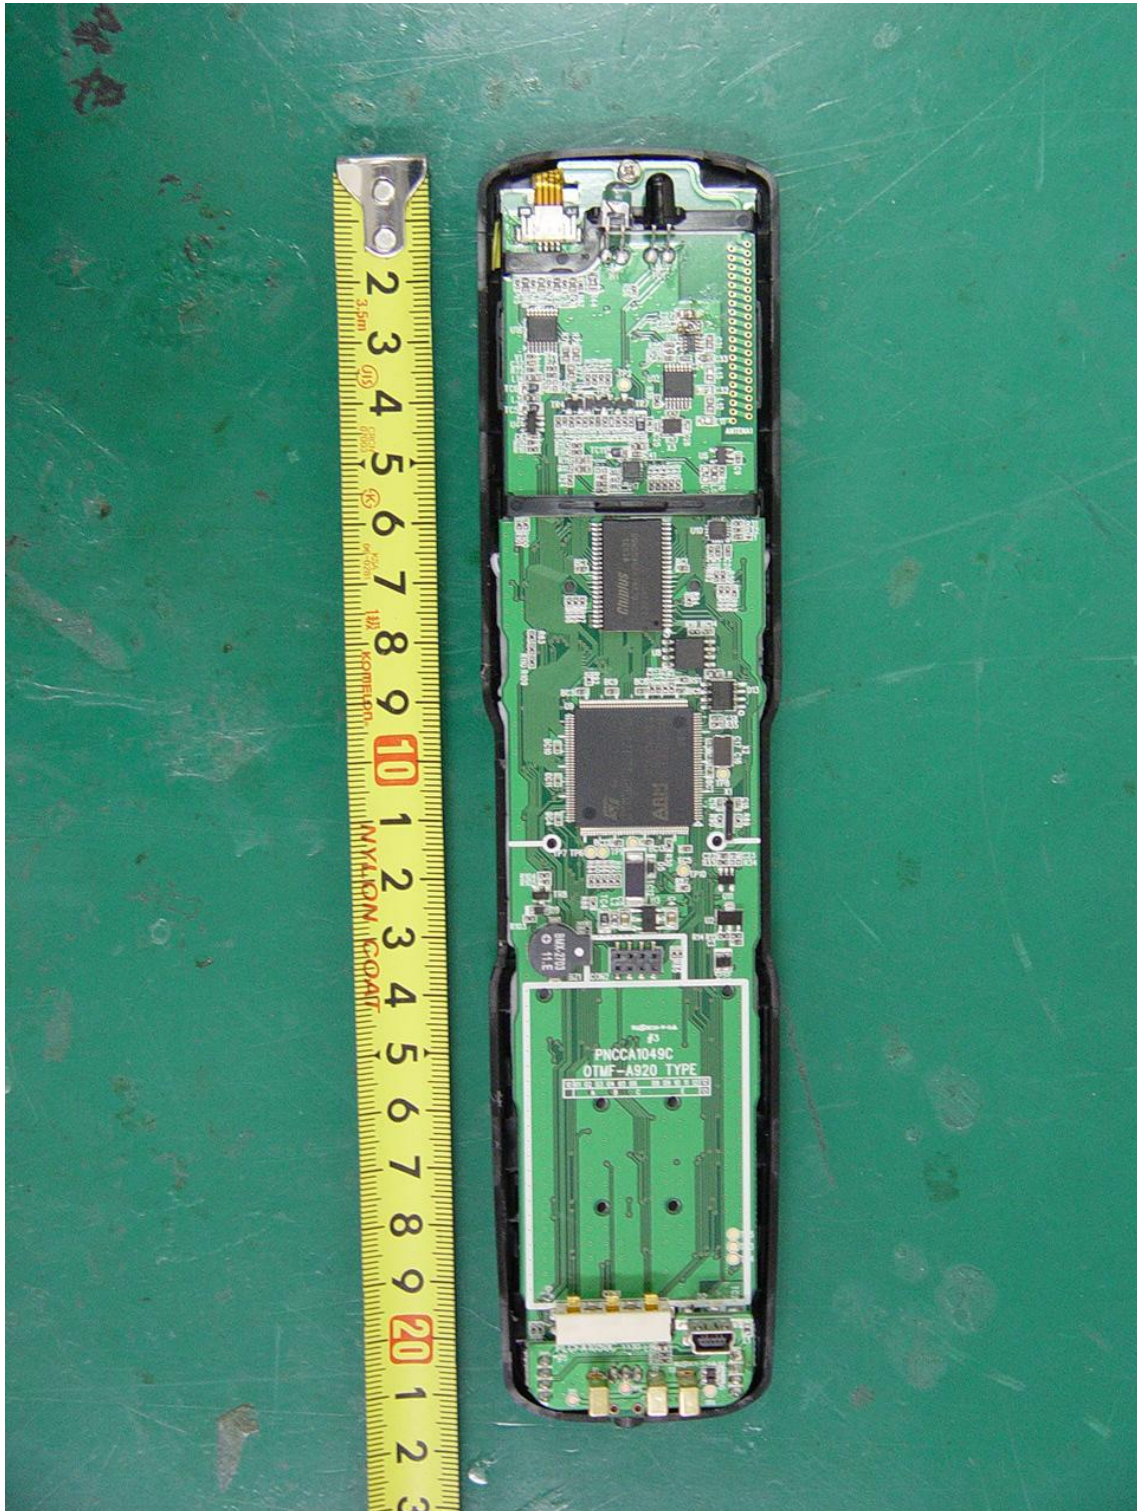

APPENDIX H
: INTERNAL PHOTOGRAPHS

EUT Type: RF REMOTE CONTROLLER

FCC ID.: OZ5URCMX1200

EUT Type: RF REMOTE CONTROLLER

FCC ID.: OZ5URCMX1200

EUT Type: RF REMOTE CONTROLLER

FCC ID.: OZ5URCMX1200

EUT Type: RF REMOTE CONTROLLER

FCC ID.: OZ5URCMX1200

EUT Type: RF REMOTE CONTROLLER

FCC ID.: OZ5URCMX1200

EUT Type: RF REMOTE CONTROLLER

FCC ID.: OZ5URCMX1200

EUT Type: RF REMOTE CONTROLLER

FCC ID.: OZ5URCMX1200

EUT Type: RF REMOTE CONTROLLER