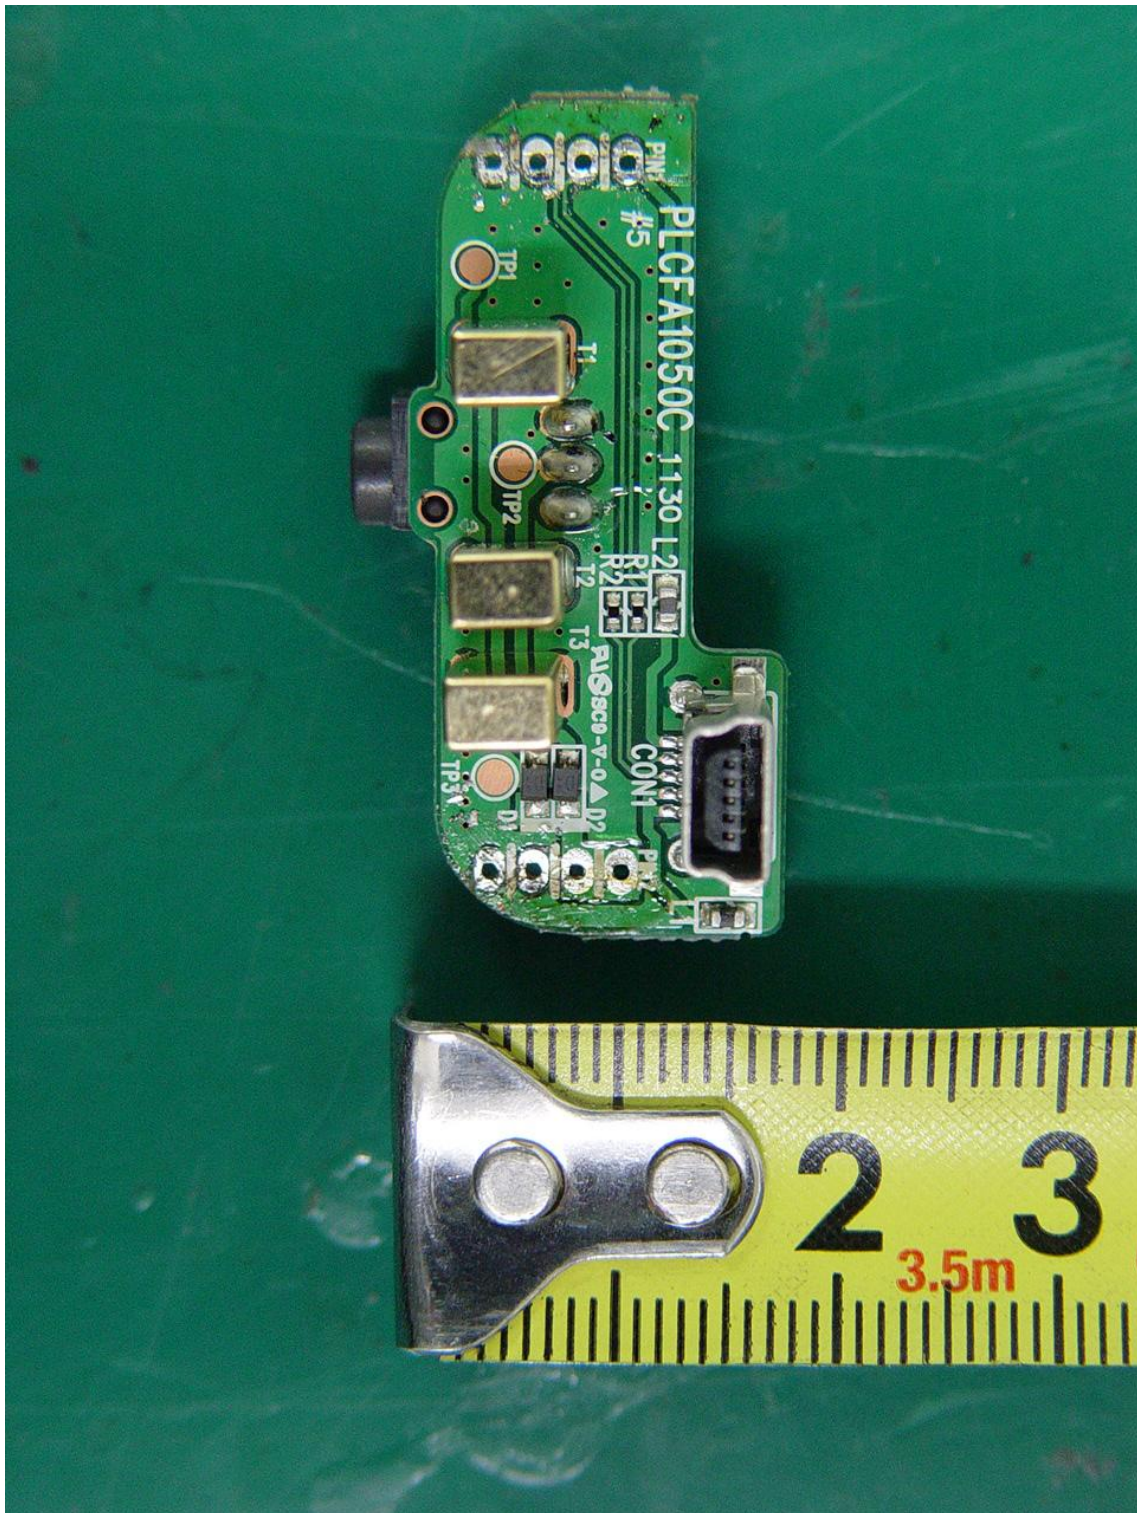

APPENDIX H
: INTERNAL PHOTOGRAPHS

EUT Type: RF REMOTE CONTROLLER

FCC ID.: OZ5URCMX1200

EUT Type: RF REMOTE CONTROLLER

FCC ID.: OZ5URCMX1200

EUT Type: RF REMOTE CONTROLLER

FCC ID.: OZ5URCMX1200

EUT Type: RF REMOTE CONTROLLER

FCC ID.: OZ5URCMX1200

EUT Type: RF REMOTE CONTROLLER

FCC ID.: OZ5URCMX1200

EUT Type: RF REMOTE CONTROLLER

FCC ID.: OZ5URCMX1200

EUT Type: RF REMOTE CONTROLLER

FCC ID.: OZ5URCMX1200

EUT Type: RF REMOTE CONTROLLER