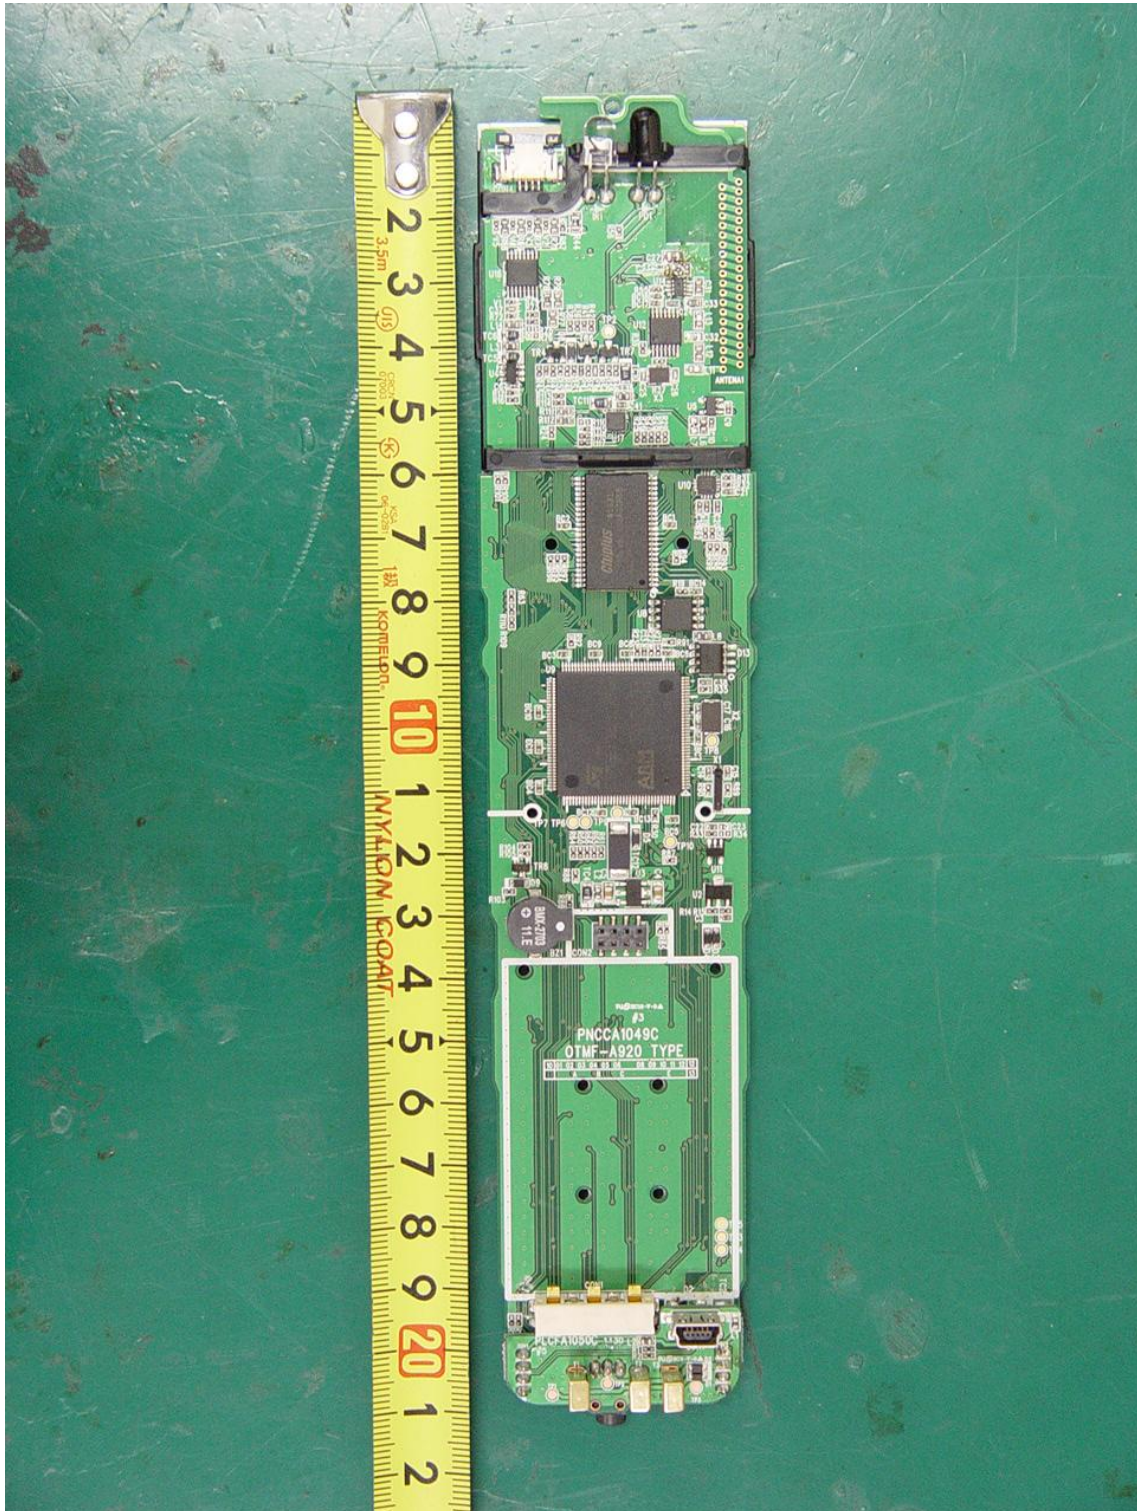

APPENDIX H
: INTERNAL PHOTOGRAPHS

EUT Type: RF REMOTE CONTROLLER

FCC ID.: OZ5URCMX1200

EUT Type: RF REMOTE CONTROLLER

FCC ID.: OZ5URCMX1200

EUT Type: RF REMOTE CONTROLLER

FCC ID.: OZ5URCMX1200

EUT Type: RF REMOTE CONTROLLER

FCC ID.: OZ5URCMX1200

EUT Type: RF REMOTE CONTROLLER

FCC ID.: OZ5URCMX1200

EUT Type: RF REMOTE CONTROLLER

FCC ID.: OZ5URCMX1200

EUT Type: RF REMOTE CONTROLLER

FCC ID.: OZ5URCMX1200

EUT Type: RF REMOTE CONTROLLER