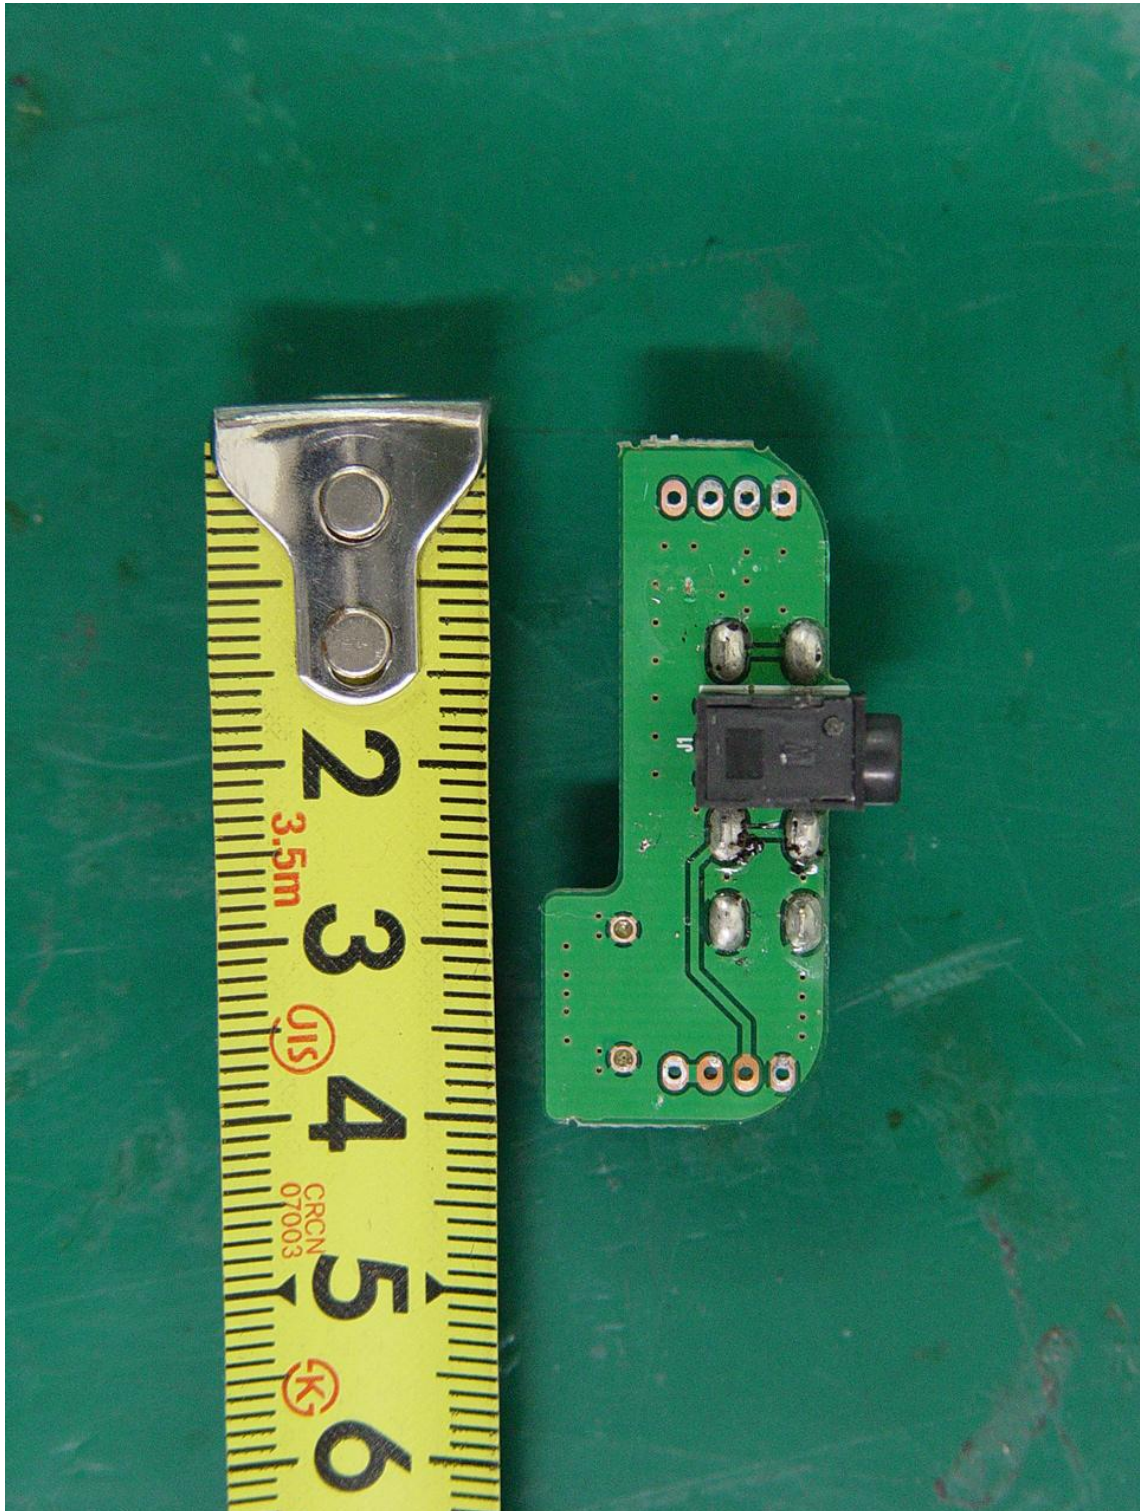

APPENDIX H
: INTERNAL PHOTOGRAPHS

EUT Type: RF REMOTE CONTROLLER

FCC ID.: OZ5URCMX1200

EUT Type: RF REMOTE CONTROLLER

FCC ID.: OZ5URCMX1200

EUT Type: RF REMOTE CONTROLLER

FCC ID.: OZ5URCMX1200

EUT Type: RF REMOTE CONTROLLER

FCC ID.: OZ5URCMX1200

EUT Type: RF REMOTE CONTROLLER

FCC ID.: OZ5URCMX1200

EUT Type: RF REMOTE CONTROLLER

FCC ID.: OZ5URCMX1200

EUT Type: RF REMOTE CONTROLLER

FCC ID.: OZ5URCMX1200

EUT Type: RF REMOTE CONTROLLER