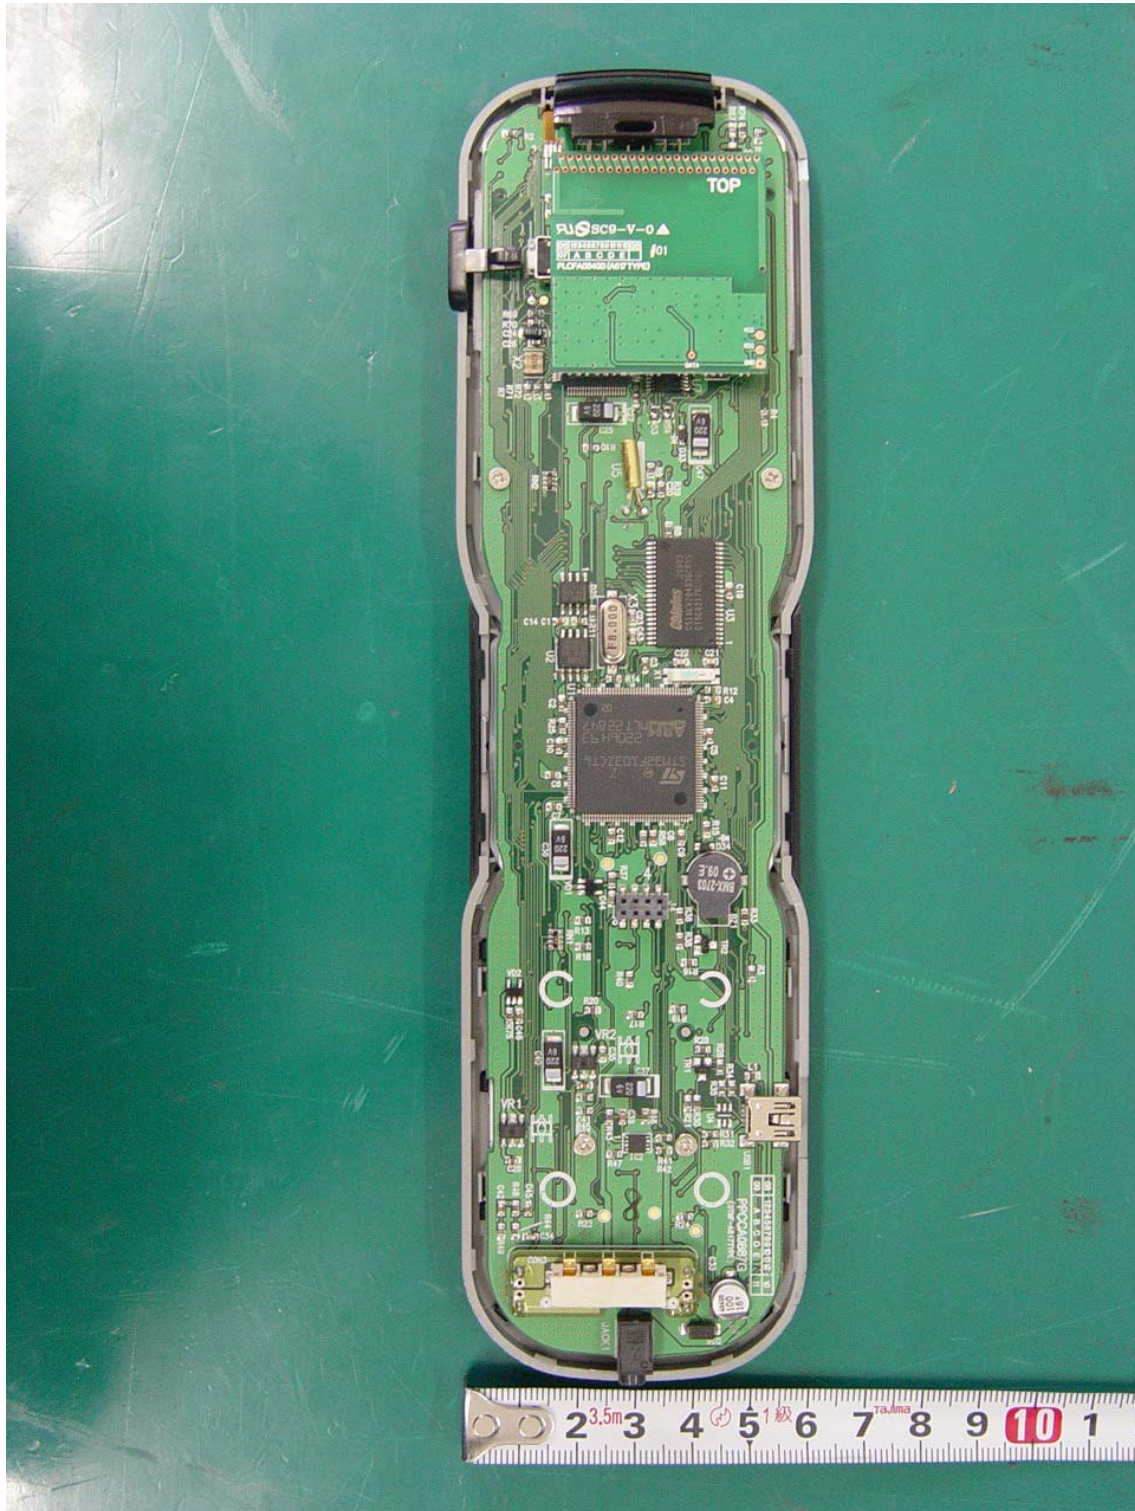

APPENDIX H

: INTERNAL PHOTOGRAPHS

EUT Type: RF remote controller
FCC ID.: OZ5URCMX-880I

EUT Type: RF remote controller
FCC ID.: OZ5URCMX-880I