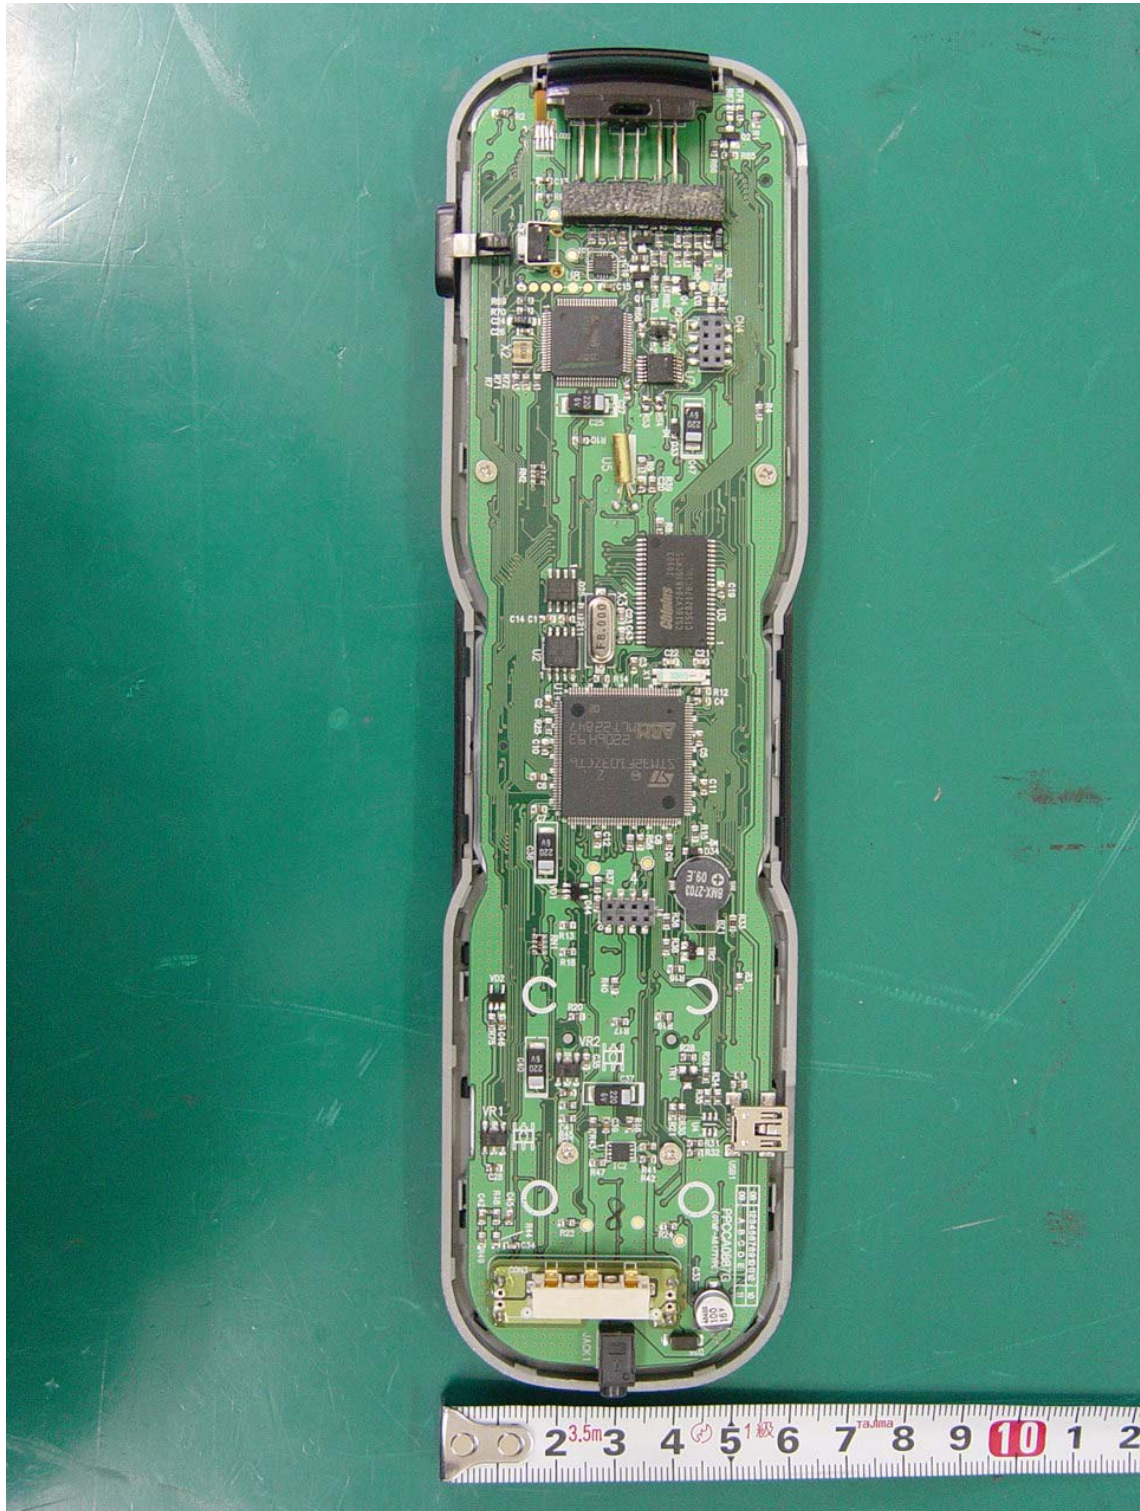

APPENDIX H

: INTERNAL PHOTOGRAPHS

EUT Type: RF remote controller
FCC ID.: OZ5URCMX-880I

EUT Type: RF remote controller
FCC ID.: OZ5URCMX-880I