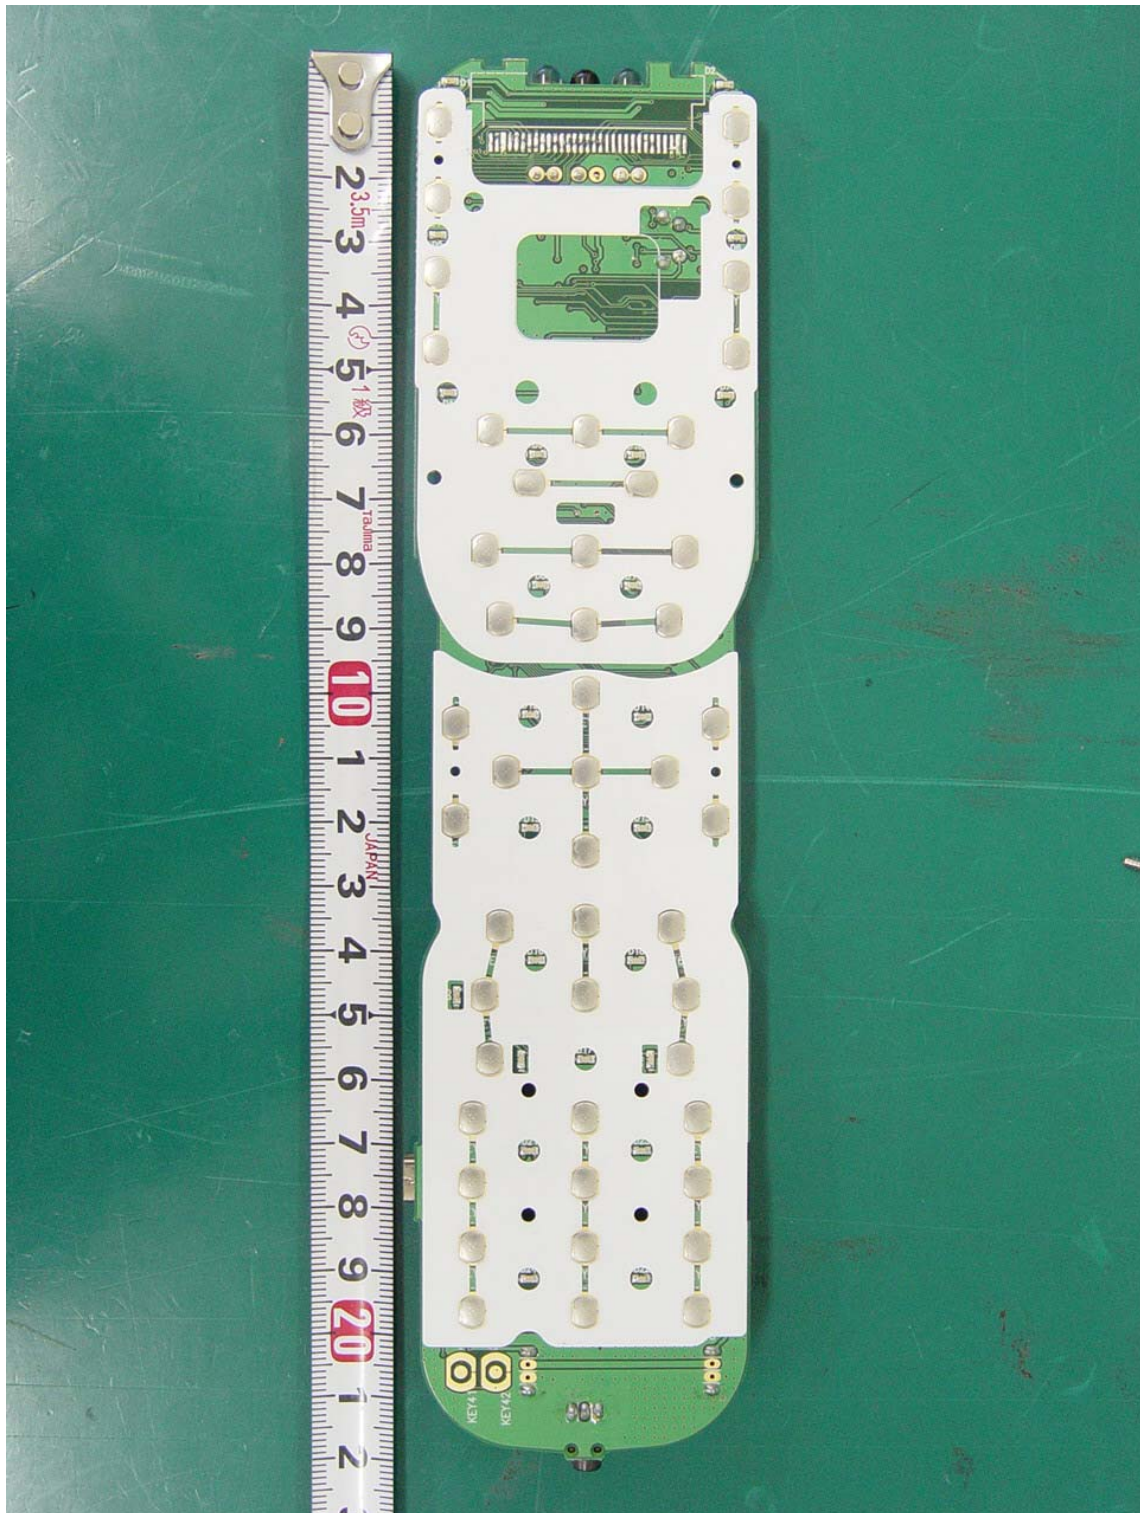

APPENDIX H

: INTERNAL PHOTOGRAPHS

EUT Type: RF remote controller
FCC ID.: OZ5URCMX-880I

EUT Type: RF remote controller
FCC ID.: OZ5URCMX-880I