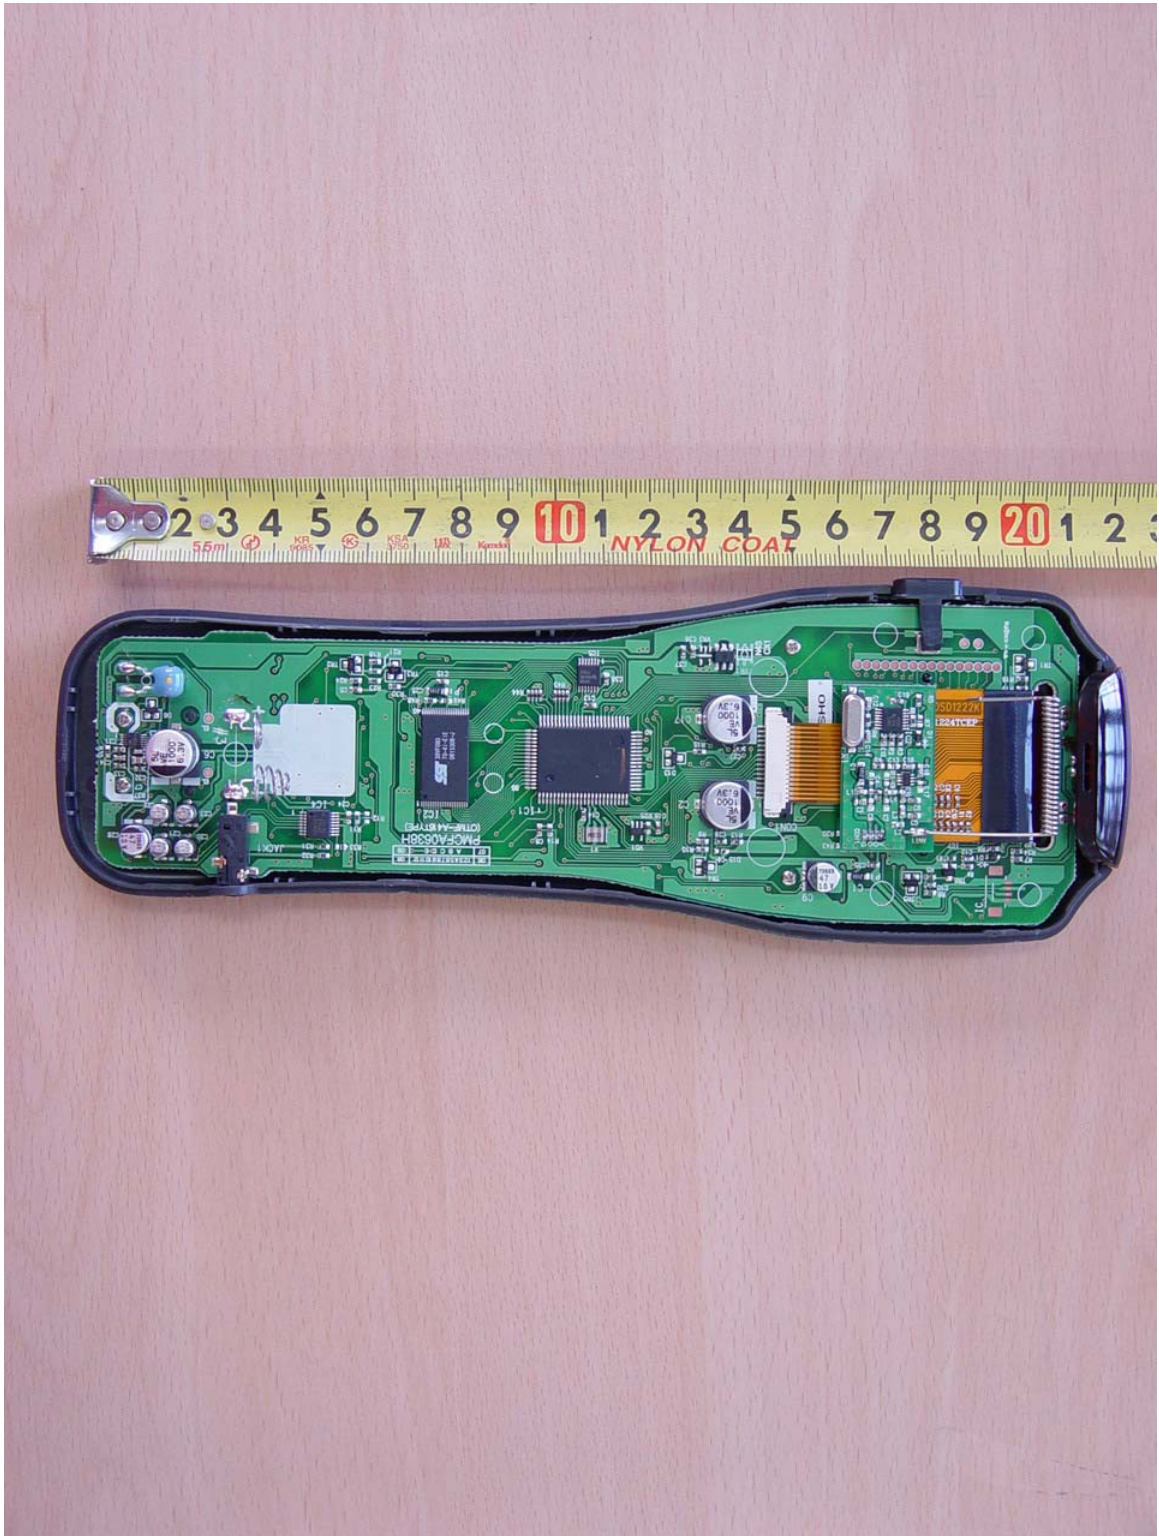

APPENDIX H
: INTERNAL PHOTOGRAPHS

EUT Type: Remote Control

FCC ID: OZ5URCMX850

EUT Type: Remote Control

FCC ID: OZ5URCMX850

EUT Type: Remote Control
FCC ID: OZ5URCMX850