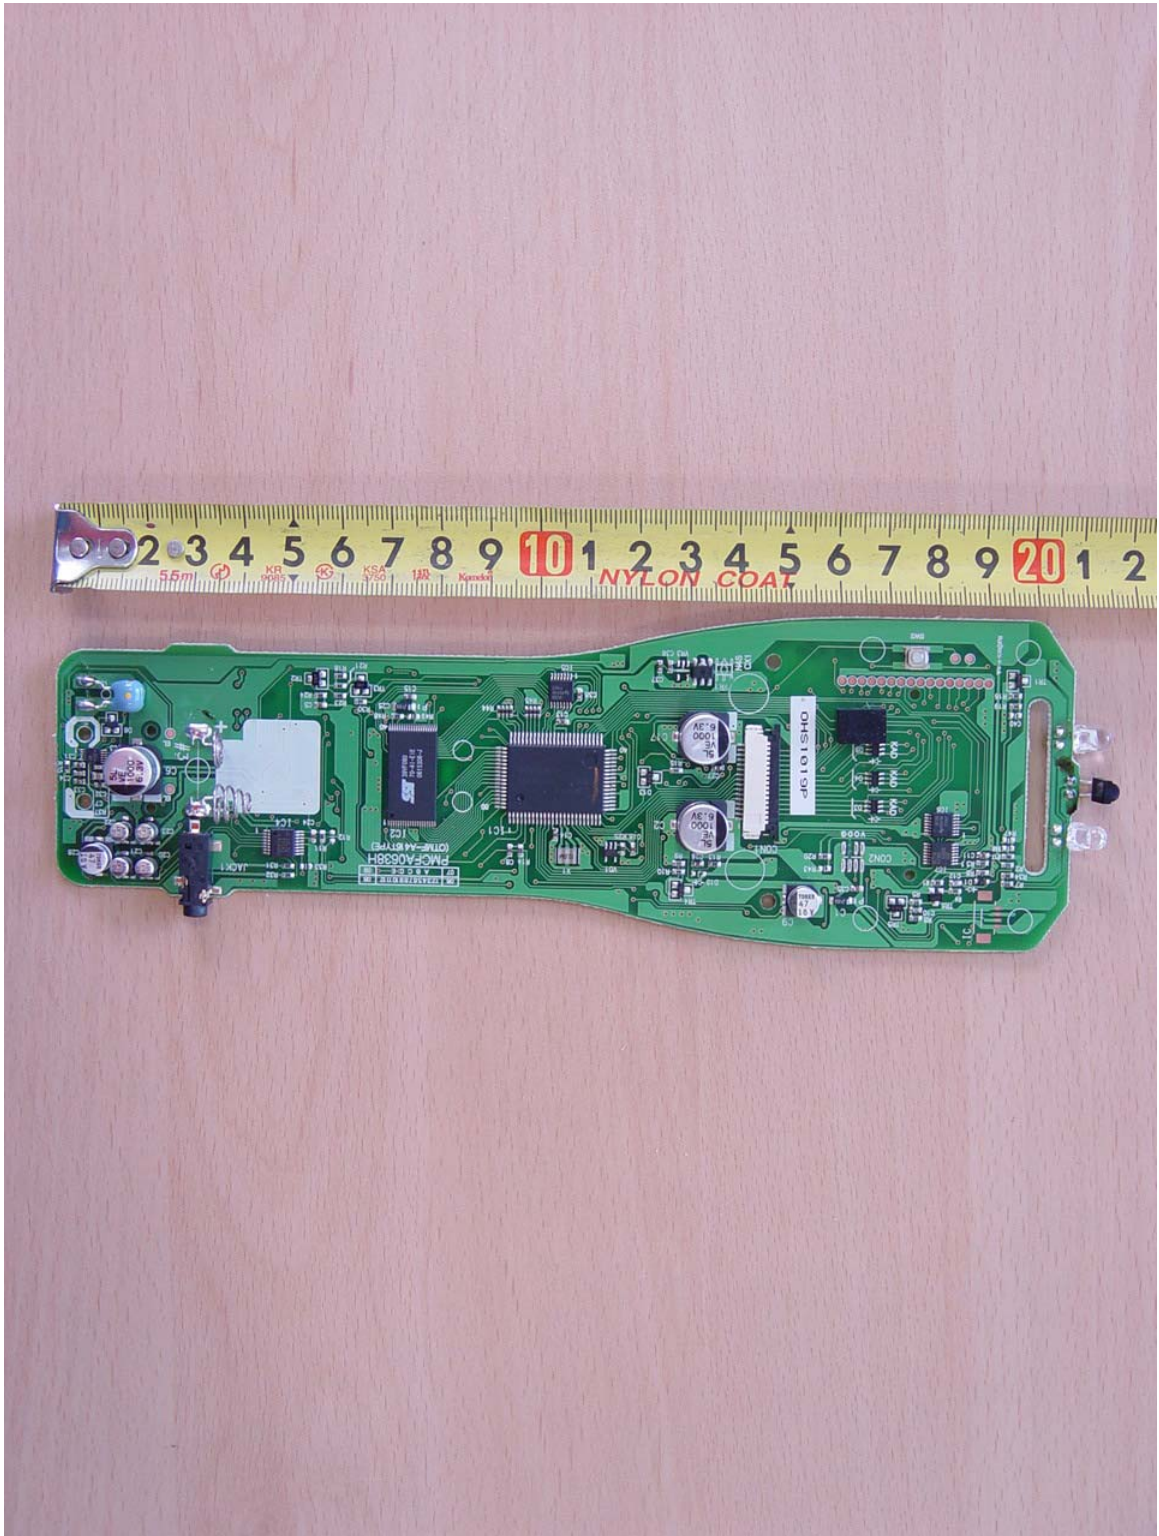

APPENDIX H
: INTERNAL PHOTOGRAPHS

EUT Type: Remote Control

FCC ID: OZ5URCMX850

EUT Type: Remote Control

FCC ID: OZ5URCMX850

EUT Type: Remote Control
FCC ID: OZ5URCMX850