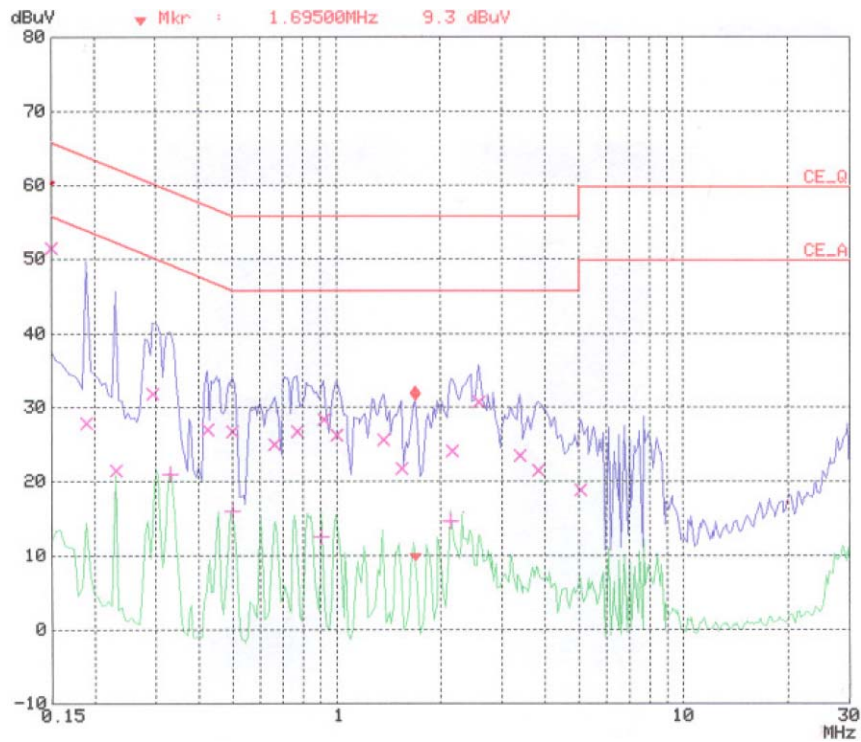

APPENDIX B

: TEST PLOTS

◆ Occupied bandwidth

◆ Complete Pulse Train/ On-time of the Head

◆ Conducted Emission _ Download mode

< Hot line >

< Neutral line >