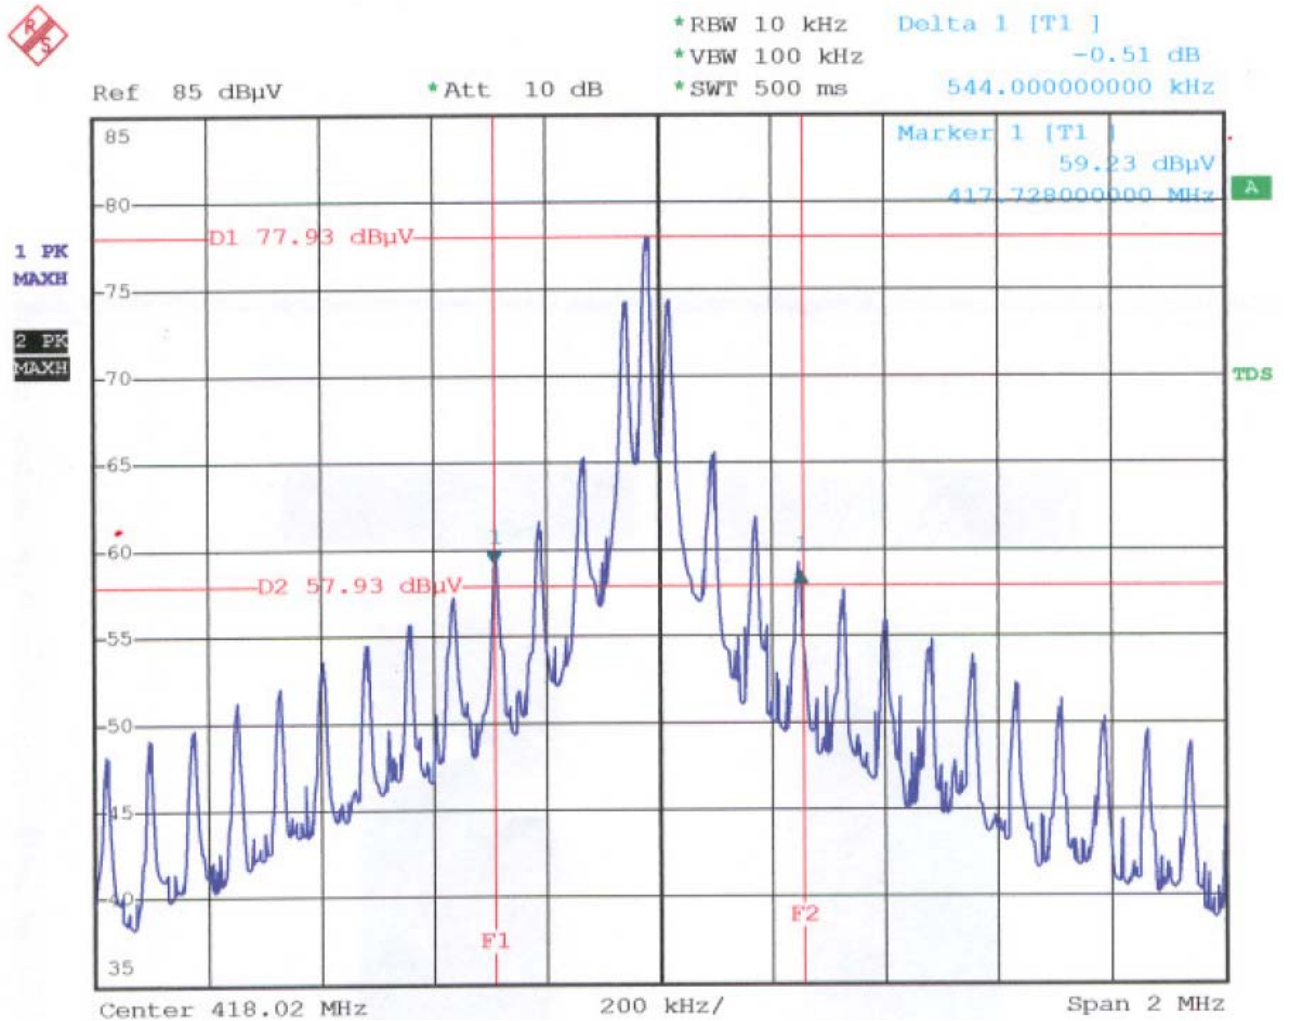

APPENDIX B

: TEST PLOTS

◆ Occupied bandwidth

◆ Complete Pulse Train/ On-time of the Head

◆ Conducted Emission _ Download mode

< Hot line >

< Neutral line >