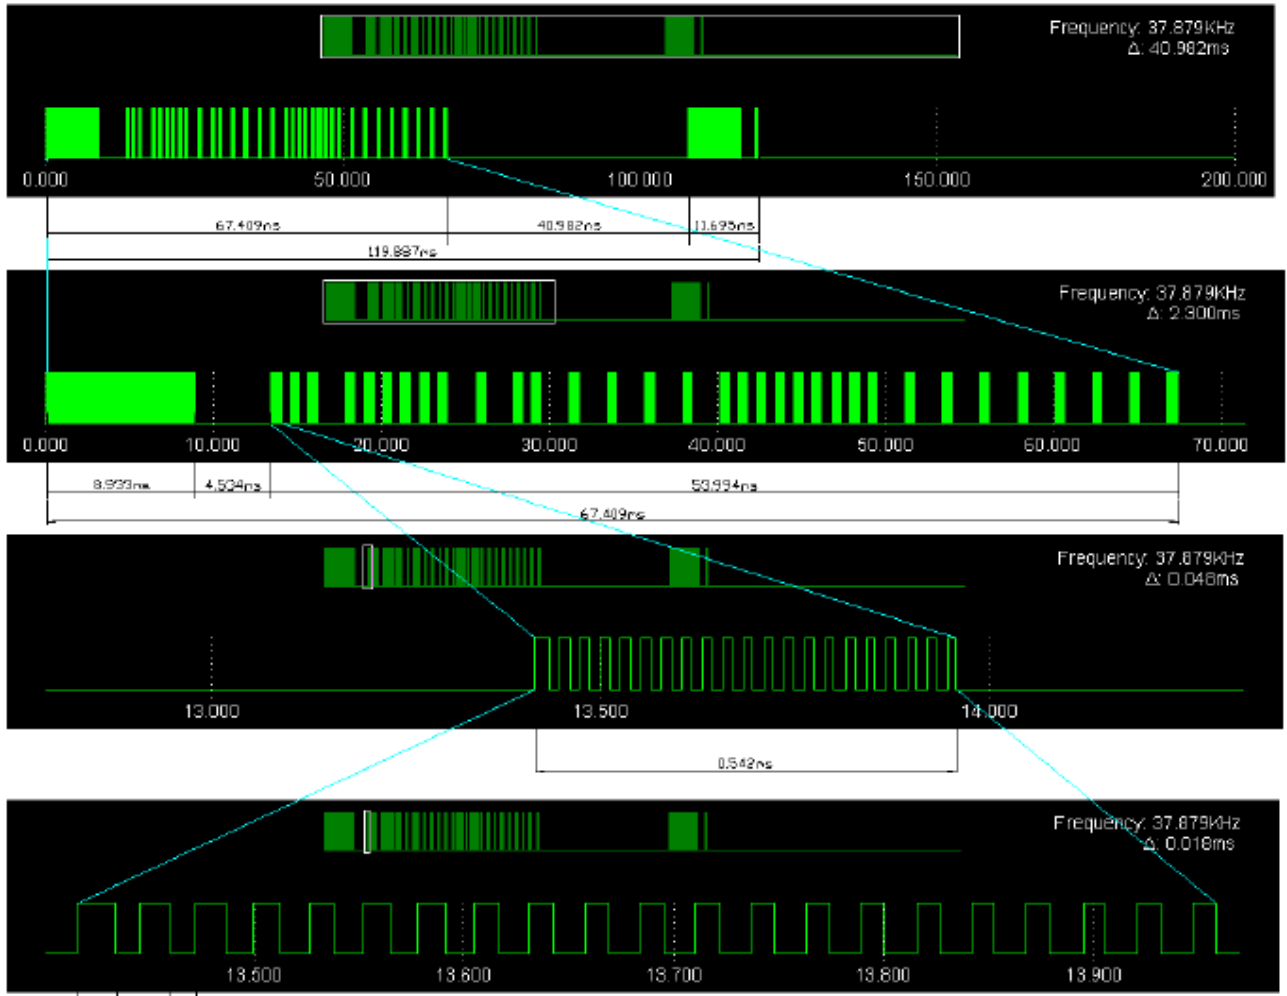

APPENDIX B

: TEST PLOTS

◆ Occupied bandwidth

◆ Complete Pulse Train/ On-time of the Head

◆ Conducted Emission _ Download mode

< Hot line >

< Neutral line >