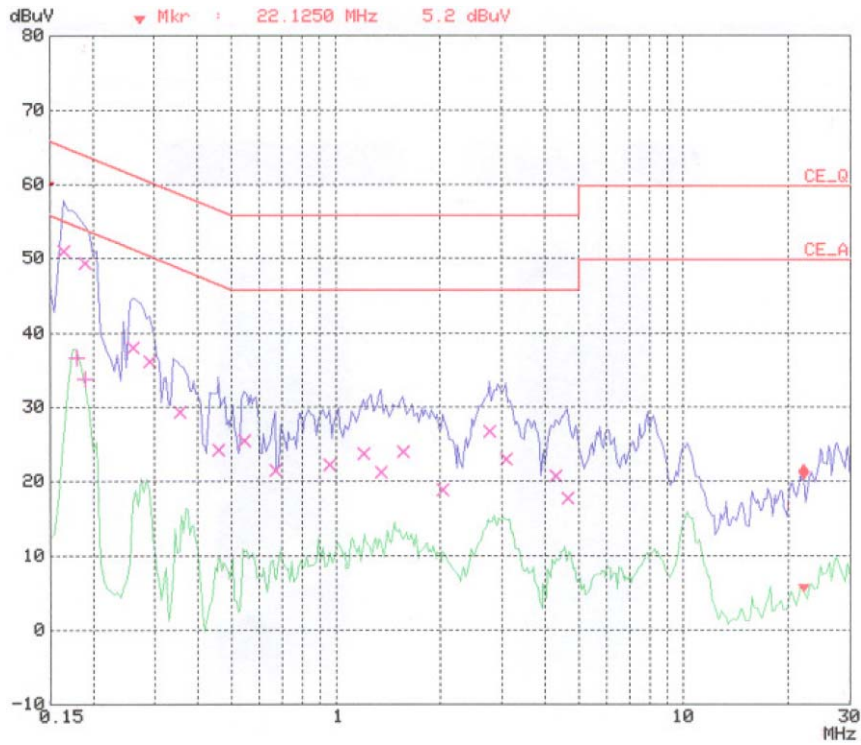

APPENDIX B

: TEST PLOTS

◆ Occupied bandwidth

◆ Complete Pulse Train/ On-time of the Head

◆ Conducted Emission _ Download mode

< Hot line >

< Neutral line >