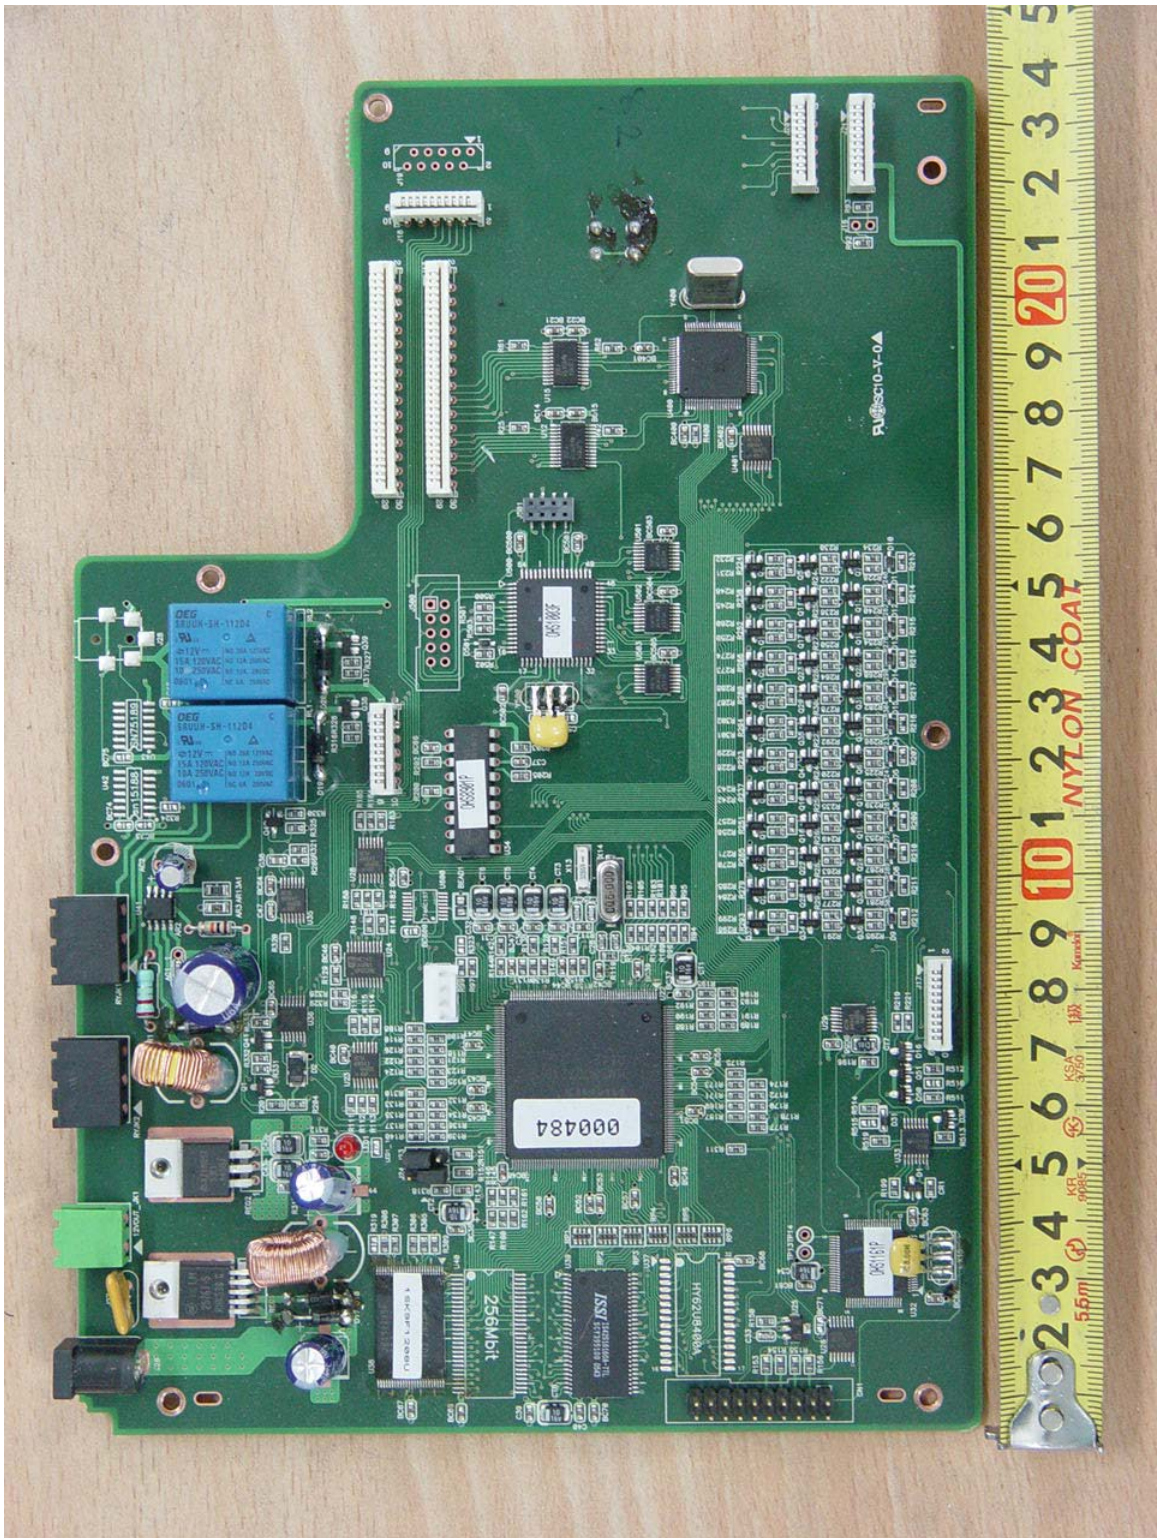

APPENDIX G
: INTERNAL PHOTOGRAPHS

EUT Type: Master system controller

FCC ID: OZ5URCMSC400

EUT Type: Master system controller

FCC ID: OZ5URCMSC400

EUT Type: Master system controller

FCC ID: OZ5URCMSC400

EUT Type: Master system controller

FCC ID: OZ5URCMSC400

EUT Type: Master system controller

FCC ID: OZ5URCMSC400

EUT Type: Master system controller

FCC ID: OZ5URCMSC400

EUT Type: Master system controller

FCC ID: OZ5URCMSC400

EUT Type: Master system controller